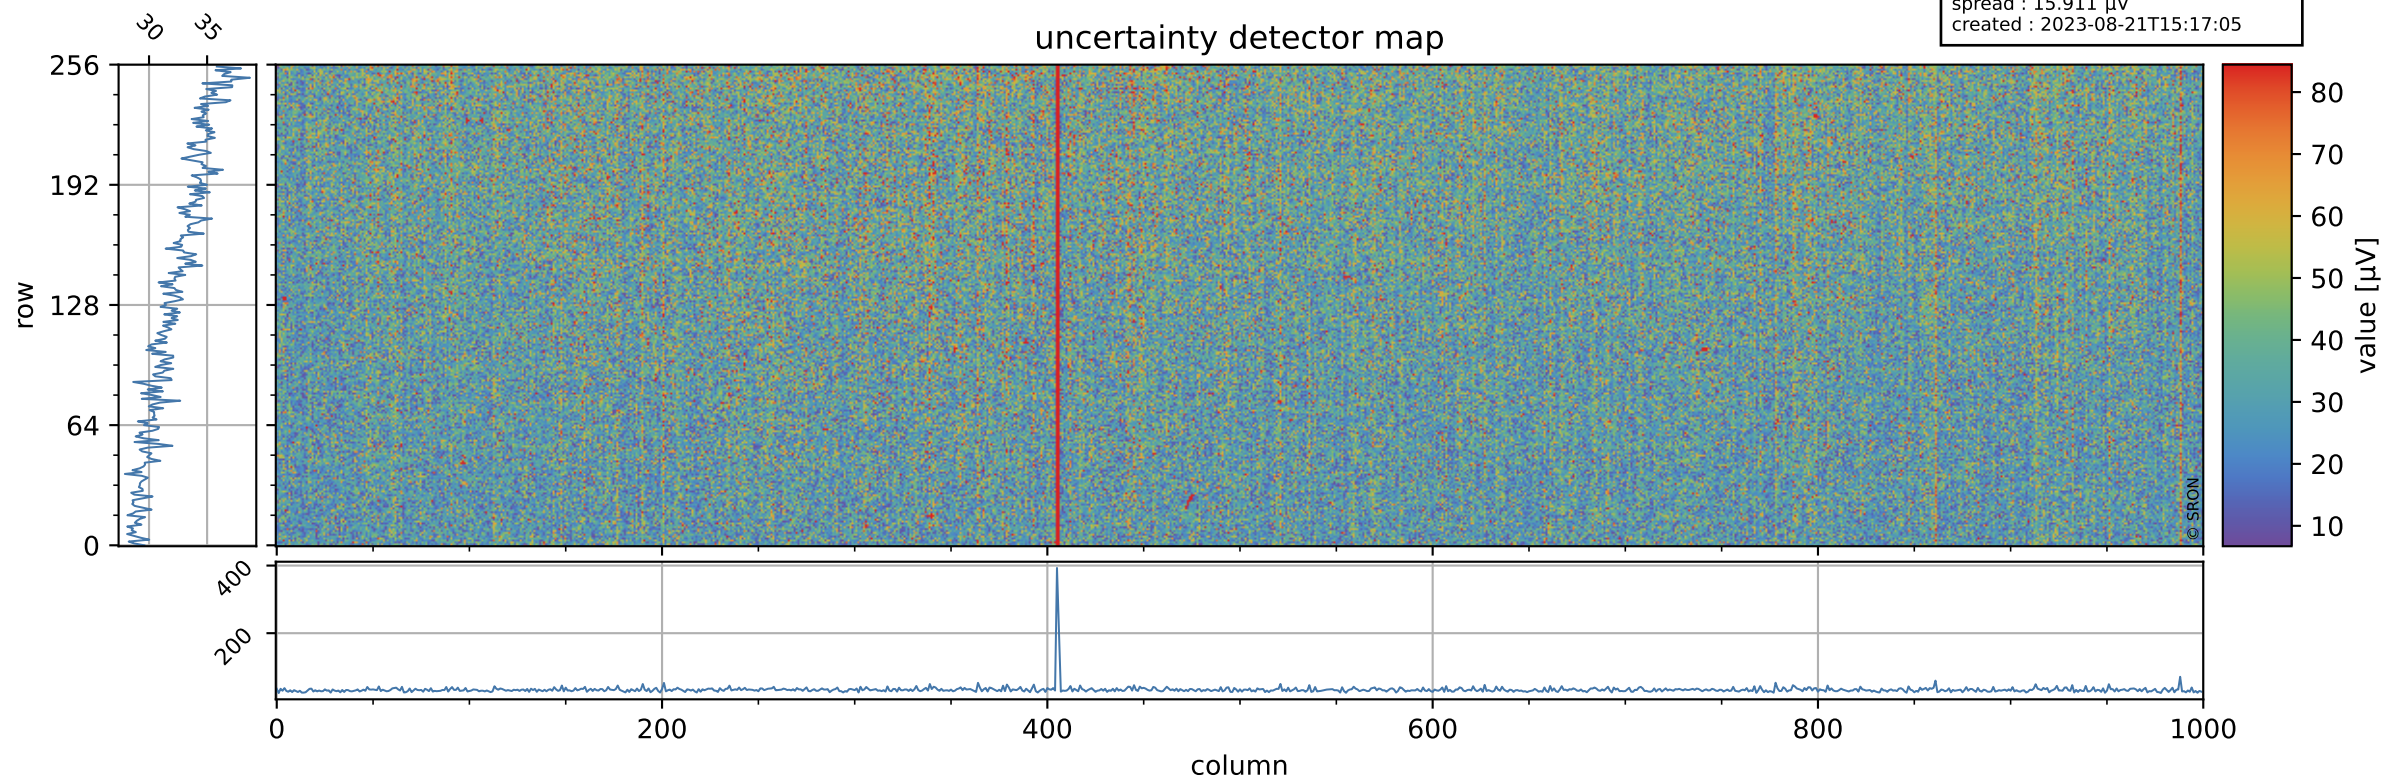

Tropomi SWIR offset (official)

orbits : 19 in [23857, 23902]
coverage : 2022-05-22 / 2022-05-25
median : 0.52602 V
spread : 0.035912 V
created : 2023-08-21T15:17:05

value detector map

Tropomi SWIR offset (official)

orbits : 19 in [23857, 23902]
coverage : 2022-05-22 / 2022-05-25
median : 32.47 μV
spread : 15.911 μV
created : 2023-08-21T15:17:05

Tropomi SWIR offset (official)

orbits : 19 in [23857, 23902]
coverage : 2022-05-22 / 2022-05-25
median : 0.0093125 mV
spread : 0.39738 mV
created : 2023-08-21T15:17:06

value compared with SWIR offset CKD

Tropomi SWIR offset (official) ground-tracks of Sentinel-5P

orbits : 19 in [23857, 23902]
coverage : 2022-05-22 / 2022-05-25
created : 2023-08-21T15:17:06

Tropomi SWIR offset (official)

orbits : [2827, 23902]
coverage : 2018-04-30 / 2022-05-25
created : 2023-08-21T15:17:07

trend of detector median & temperatures