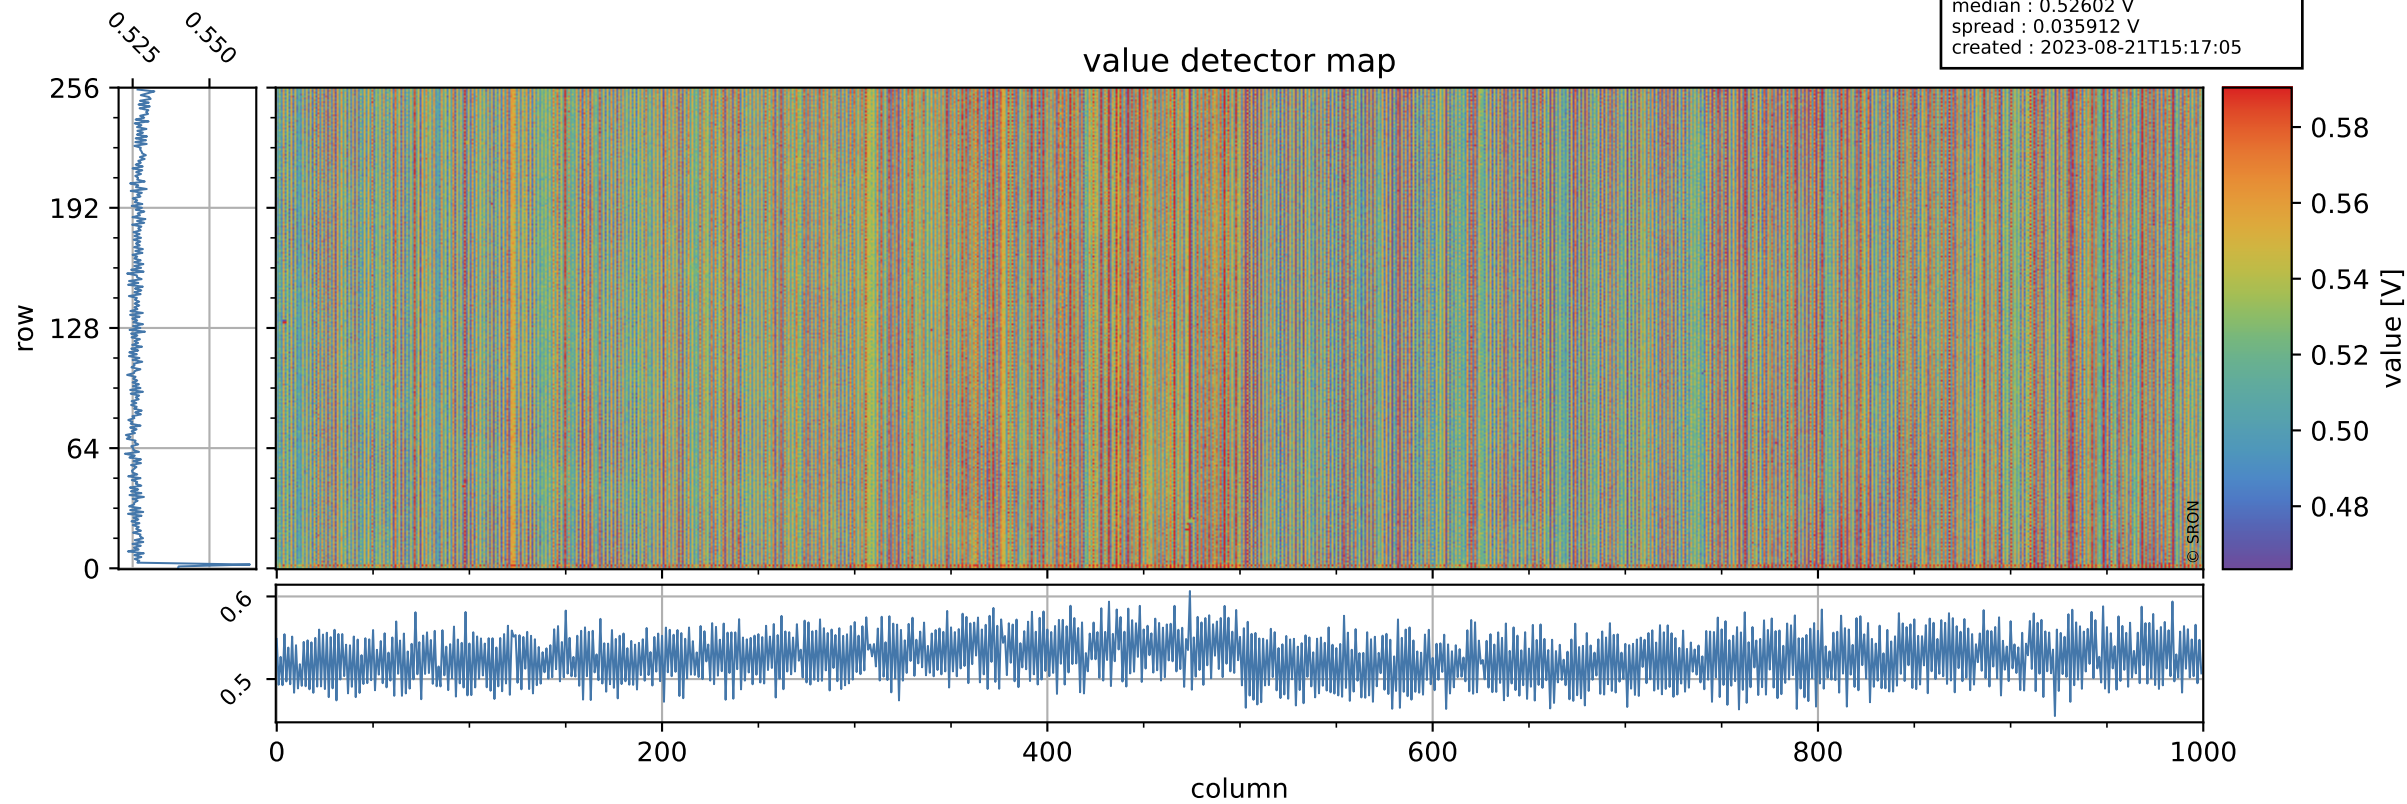

Tropomi SWIR offset (official)

orbits : 19 in [23857, 23902]
coverage : 2022-05-22 / 2022-05-25
median : 0.52602 V
spread : 0.035912 V
created : 2023-08-21T15:17:05

value detector map

Tropomi SWIR offset (official)

orbits : 19 in [23857, 23902]
coverage : 2022-05-22 / 2022-05-25
median : 32.47 μV
spread : 15.911 μV
created : 2023-08-21T15:17:05

Tropomi SWIR offset (official)

orbits : 19 in [23857, 23902]
coverage : 2022-05-22 / 2022-05-25
median : 0.0093125 mV
spread : 0.39738 mV
created : 2023-08-21T15:17:06

value compared with SWIR offset CKD

Tropomi SWIR offset (official) ground-tracks of Sentinel-5P

orbits : 19 in [23857, 23902]
coverage : 2022-05-22 / 2022-05-25
created : 2023-08-21T15:17:06

Tropomi SWIR offset (official)

orbits : [2827, 23902]
coverage : 2018-04-30 / 2022-05-25
created : 2023-08-21T15:17:07

trend of detector median & temperatures