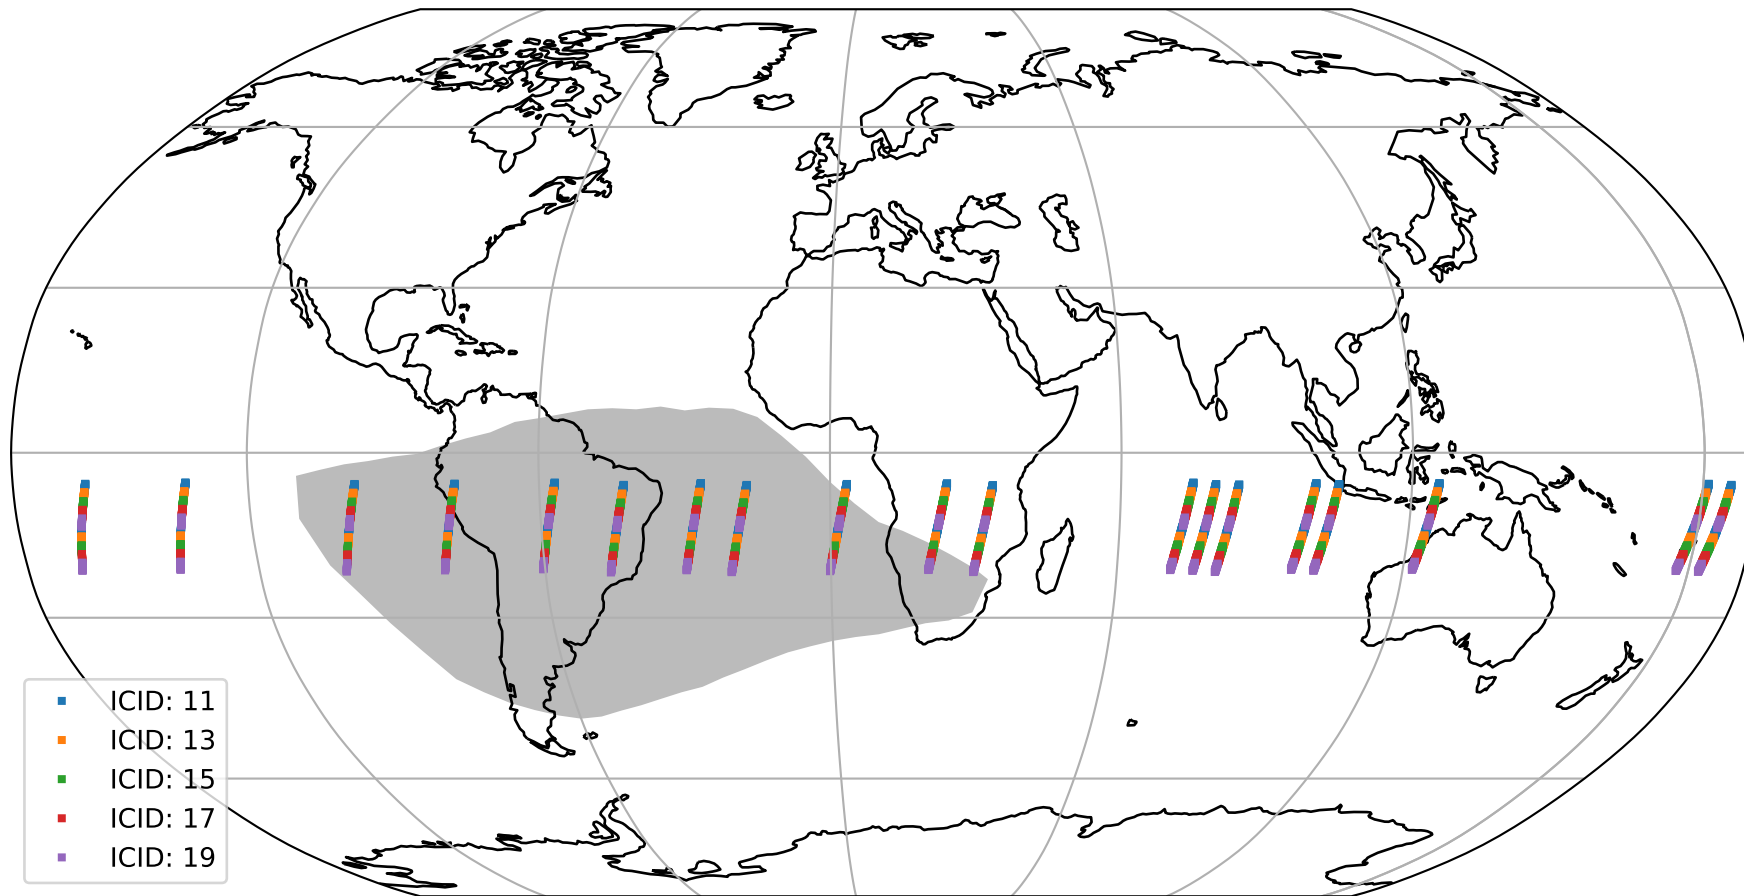

Tropomi SWIR offset (official)

orbits : 19 in [23857, 23902]
coverage : 2022-05-22 / 2022-05-25
median : 0.52602 V
spread : 0.035912 V
created : 2023-08-21T15:17:05

value detector map

Tropomi SWIR offset (official)

orbits : 19 in [23857, 23902]
coverage : 2022-05-22 / 2022-05-25
median : 32.47 μV
spread : 15.911 μV
created : 2023-08-21T15:17:05

Tropomi SWIR offset (official)

orbits : 19 in [23857, 23902]
coverage : 2022-05-22 / 2022-05-25
median : 0.0093125 mV
spread : 0.39738 mV
created : 2023-08-21T15:17:06

value compared with SWIR offset CKD

Tropomi SWIR offset (official) ground-tracks of Sentinel-5P

orbits : 19 in [23857, 23902]
coverage : 2022-05-22 / 2022-05-25
created : 2023-08-21T15:17:06

Tropomi SWIR offset (official)

orbits : [2827, 23902]
coverage : 2018-04-30 / 2022-05-25
created : 2023-08-21T15:17:07

trend of detector median & temperatures