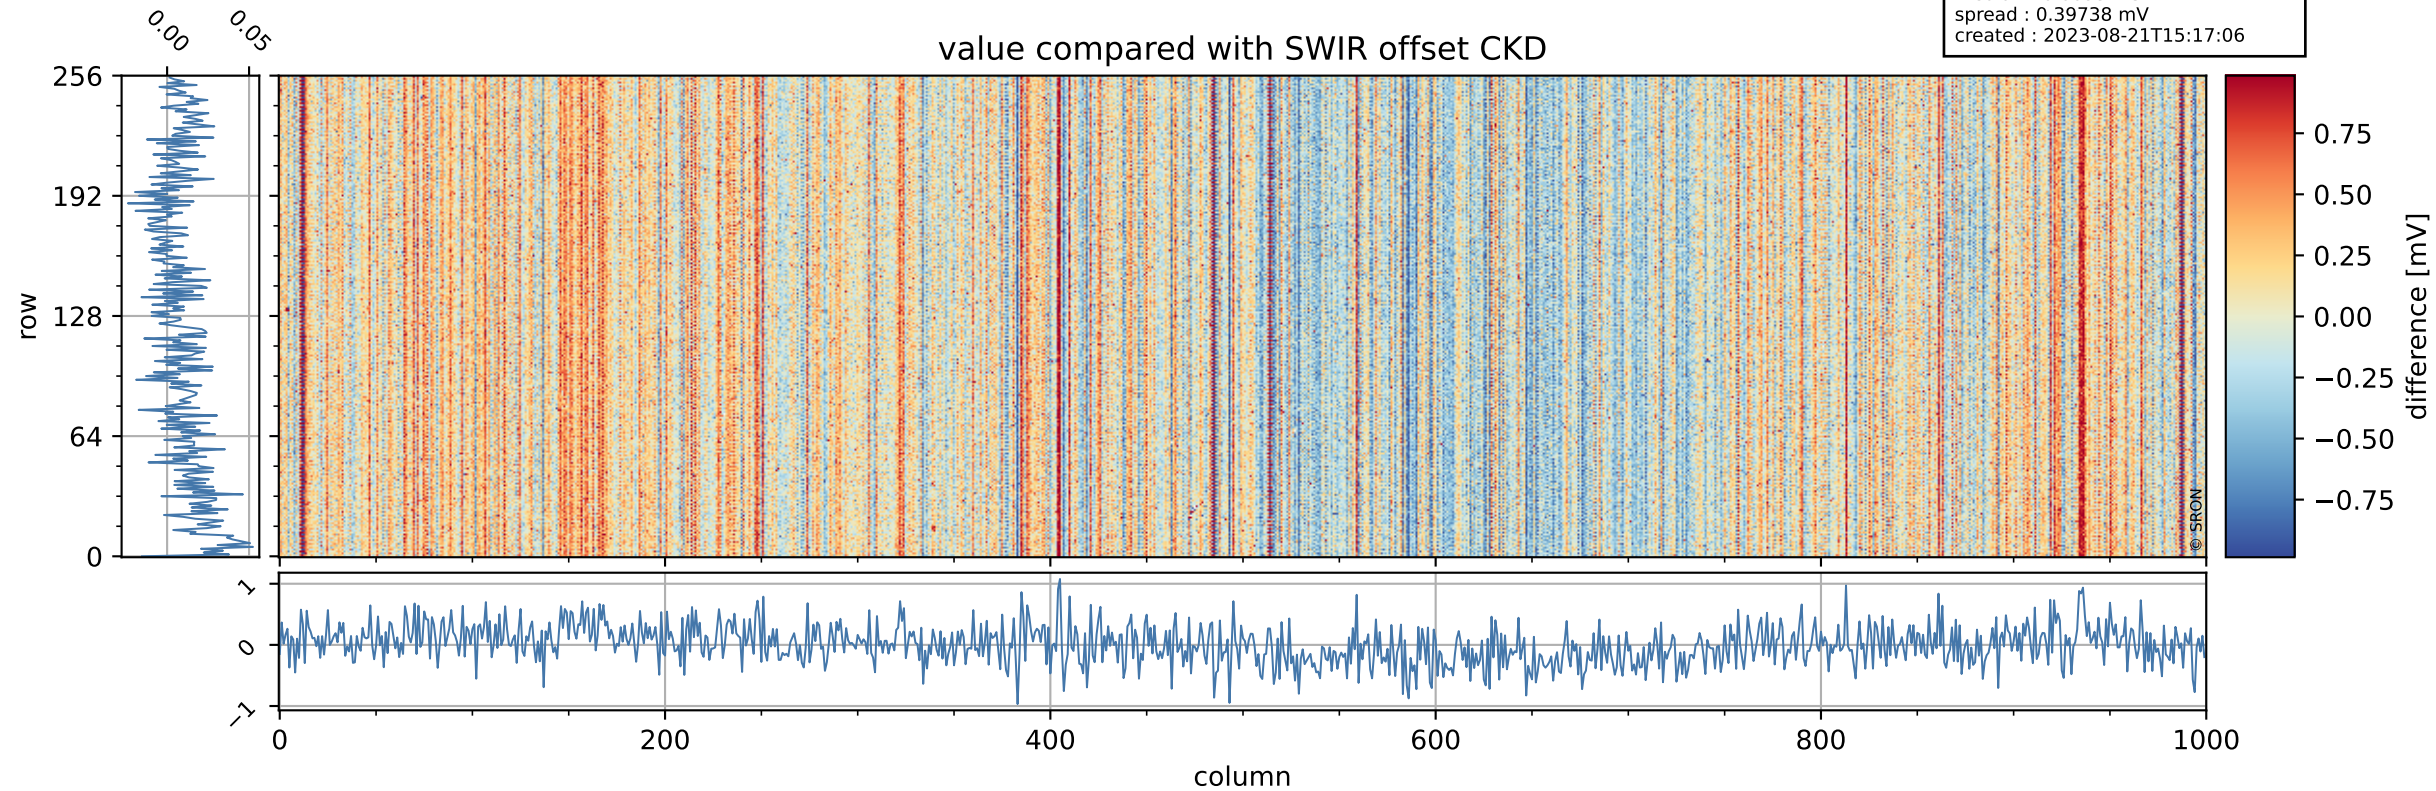

Tropomi SWIR offset (official)

orbits : 19 in [23857, 23902]
coverage : 2022-05-22 / 2022-05-25
median : 0.52602 V
spread : 0.035912 V
created : 2023-08-21T15:17:05

value detector map

Tropomi SWIR offset (official)

orbits : 19 in [23857, 23902]
coverage : 2022-05-22 / 2022-05-25
median : 32.47 μV
spread : 15.911 μV
created : 2023-08-21T15:17:05

Tropomi SWIR offset (official)

orbits : 19 in [23857, 23902]
coverage : 2022-05-22 / 2022-05-25
median : 0.0093125 mV
spread : 0.39738 mV
created : 2023-08-21T15:17:06

value compared with SWIR offset CKD

Tropomi SWIR offset (official) ground-tracks of Sentinel-5P

orbits : 19 in [23857, 23902]
coverage : 2022-05-22 / 2022-05-25
created : 2023-08-21T15:17:06

Tropomi SWIR offset (official)

orbits : [2827, 23902]
coverage : 2018-04-30 / 2022-05-25
created : 2023-08-21T15:17:07

trend of detector median & temperatures