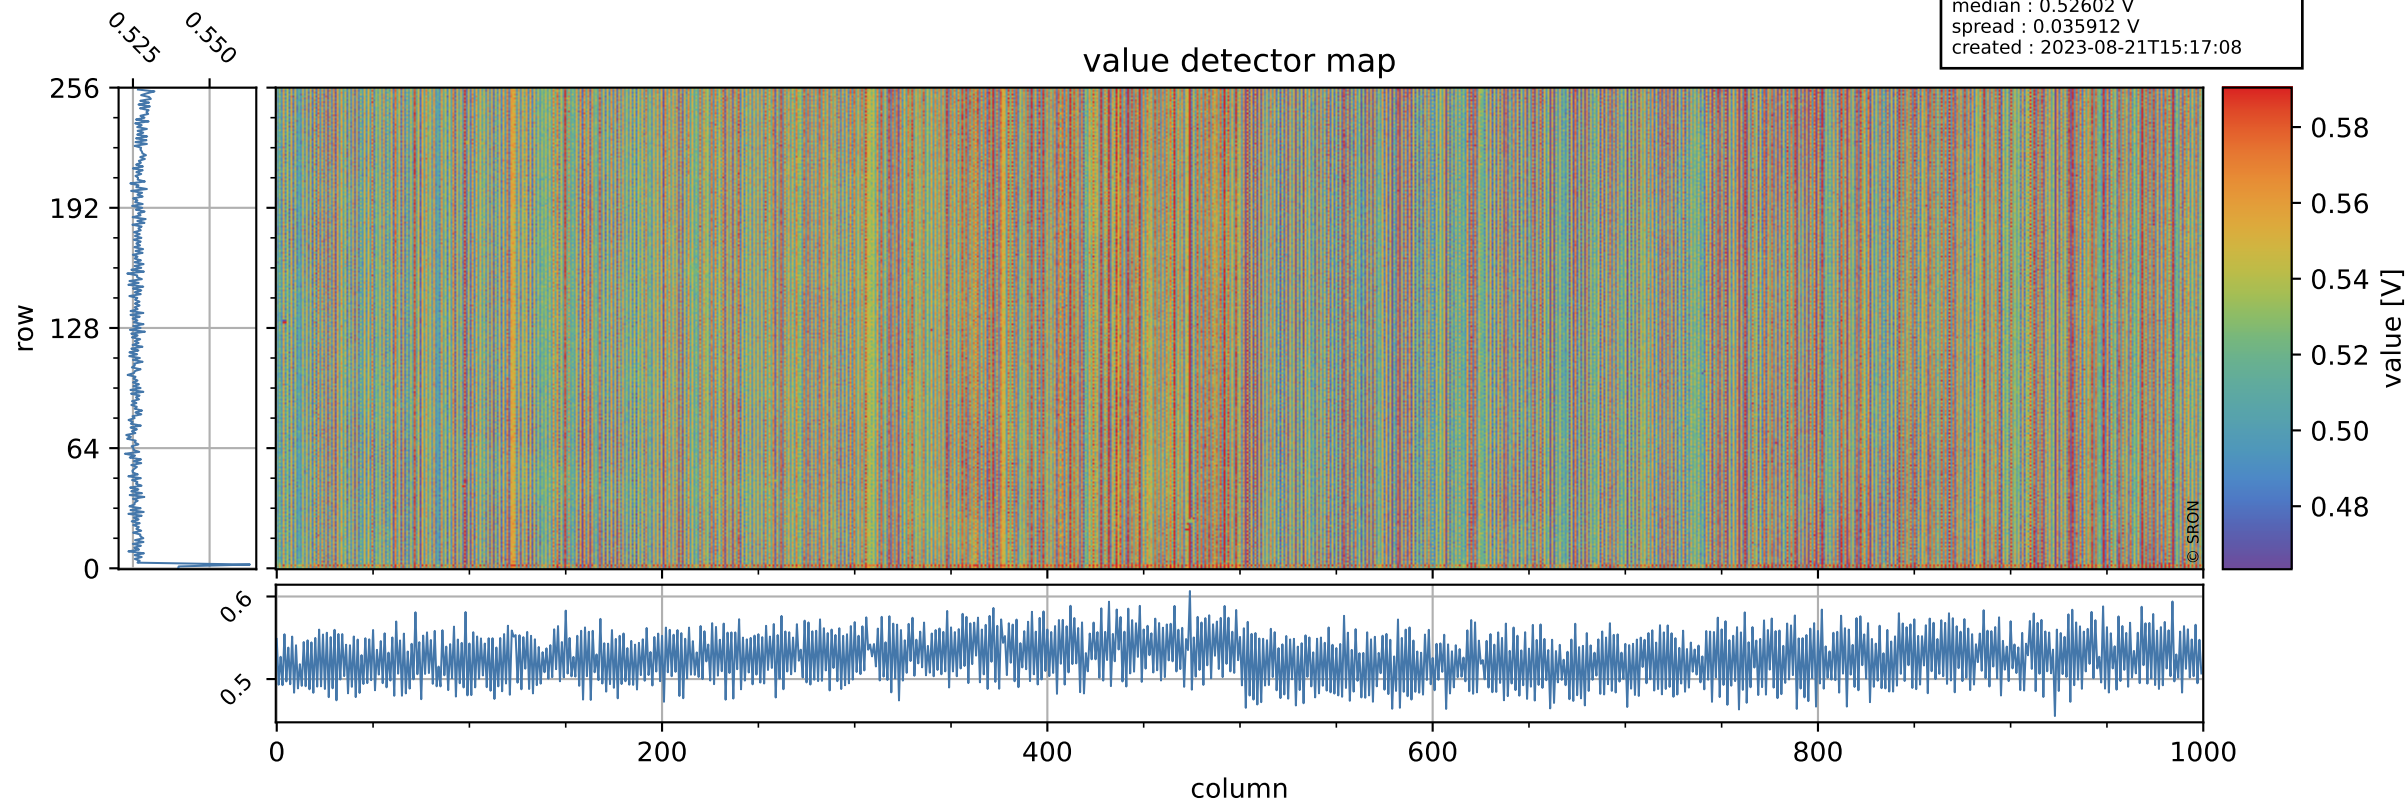

Tropomi SWIR offset (official)

orbits : 19 in [23872, 23917]
coverage : 2022-05-23 / 2022-05-26
median : 0.52602 V
spread : 0.035912 V
created : 2023-08-21T15:17:08

value detector map

Tropomi SWIR offset (official)

orbits : 19 in [23872, 23917]
coverage : 2022-05-23 / 2022-05-26
median : 32.812 μV
spread : 15.973 μV
created : 2023-08-21T15:17:09

Tropomi SWIR offset (official)

orbits : 19 in [23872, 23917]
coverage : 2022-05-23 / 2022-05-26
median : 0.006795 mV
spread : 0.40157 mV
created : 2023-08-21T15:17:09

value compared with SWIR offset CKD

Tropomi SWIR offset (official) ground-tracks of Sentinel-5P

orbits : 19 in [23872, 23917]
coverage : 2022-05-23 / 2022-05-26
created : 2023-08-21T15:17:09

Tropomi SWIR offset (official)

orbits : [2827, 23917]
coverage : 2018-04-30 / 2022-05-26
created : 2023-08-21T15:17:10

trend of detector median & temperatures