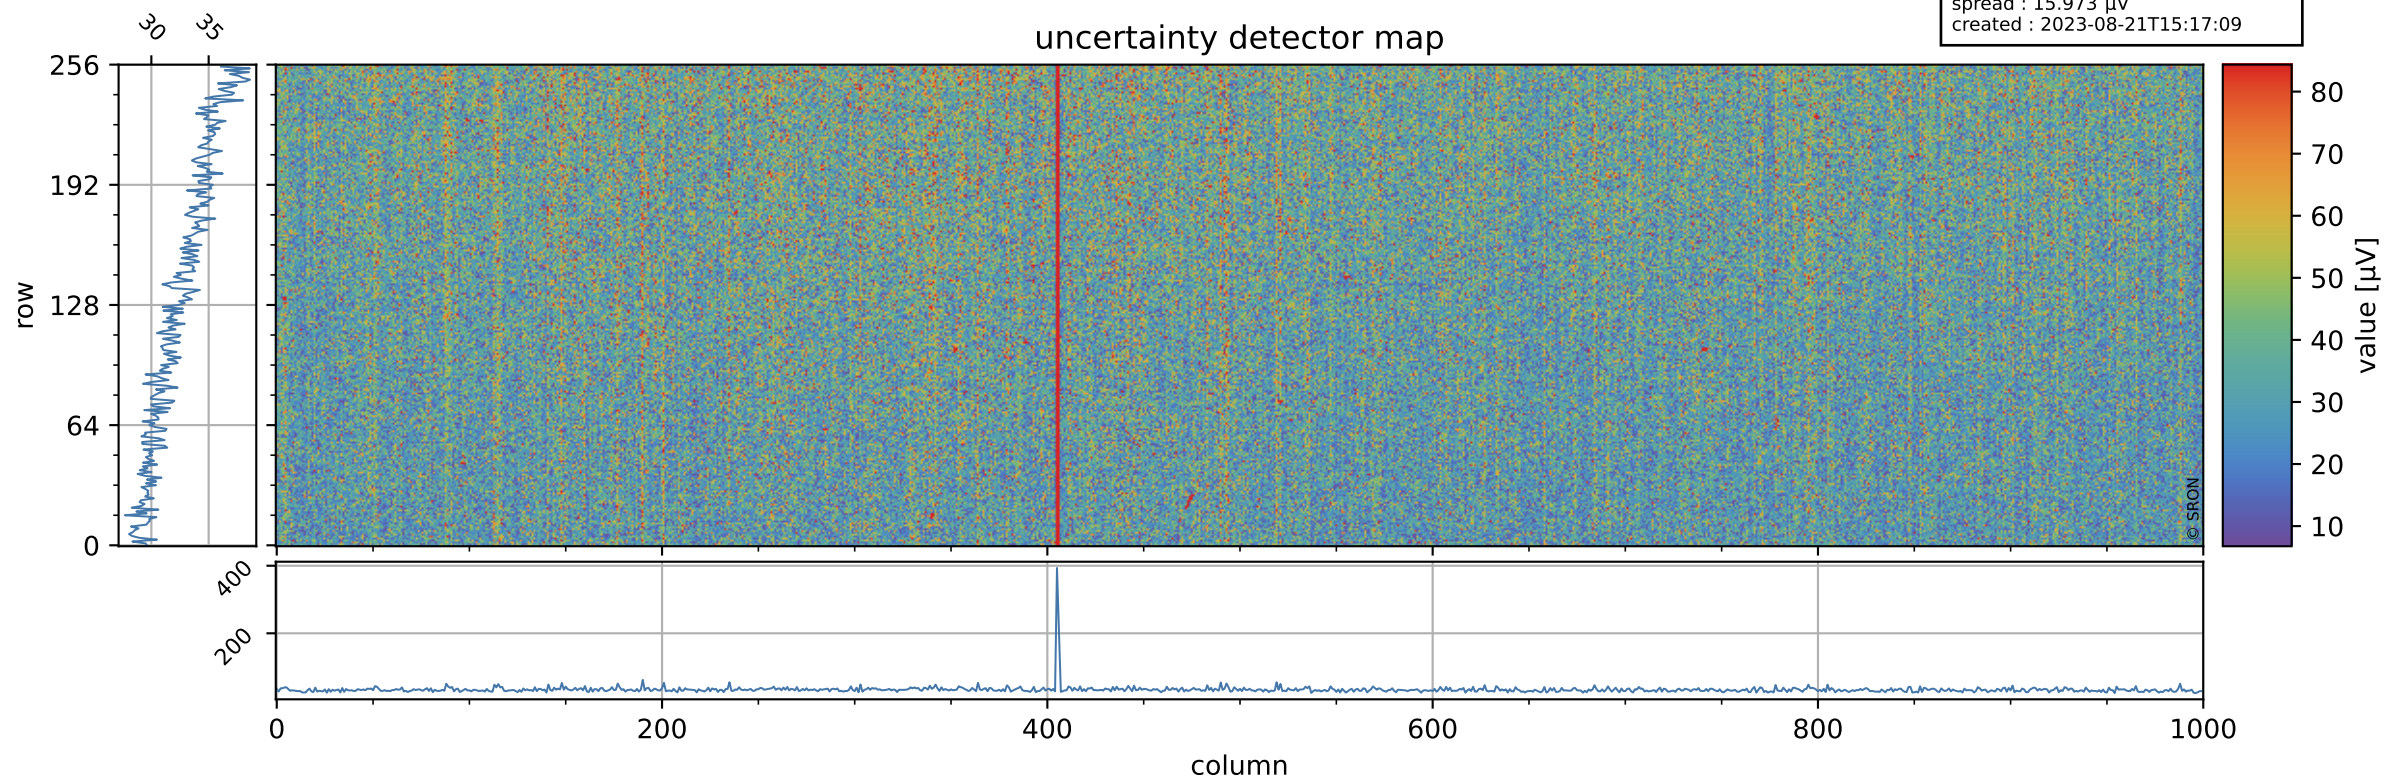

Tropomi SWIR offset (official)

orbits : 19 in [23872, 23917]
coverage : 2022-05-23 / 2022-05-26
median : 0.52602 V
spread : 0.035912 V
created : 2023-08-21T15:17:08

value detector map

Tropomi SWIR offset (official)

orbits : 19 in [23872, 23917]
coverage : 2022-05-23 / 2022-05-26
median : 32.812 μV
spread : 15.973 μV
created : 2023-08-21T15:17:09

Tropomi SWIR offset (official)

orbits : 19 in [23872, 23917]
coverage : 2022-05-23 / 2022-05-26
median : 0.006795 mV
spread : 0.40157 mV
created : 2023-08-21T15:17:09

value compared with SWIR offset CKD

Tropomi SWIR offset (official) ground-tracks of Sentinel-5P

orbits : 19 in [23872, 23917]
coverage : 2022-05-23 / 2022-05-26
created : 2023-08-21T15:17:09

Tropomi SWIR offset (official)

orbits : [2827, 23917]
coverage : 2018-04-30 / 2022-05-26
created : 2023-08-21T15:17:10

trend of detector median & temperatures