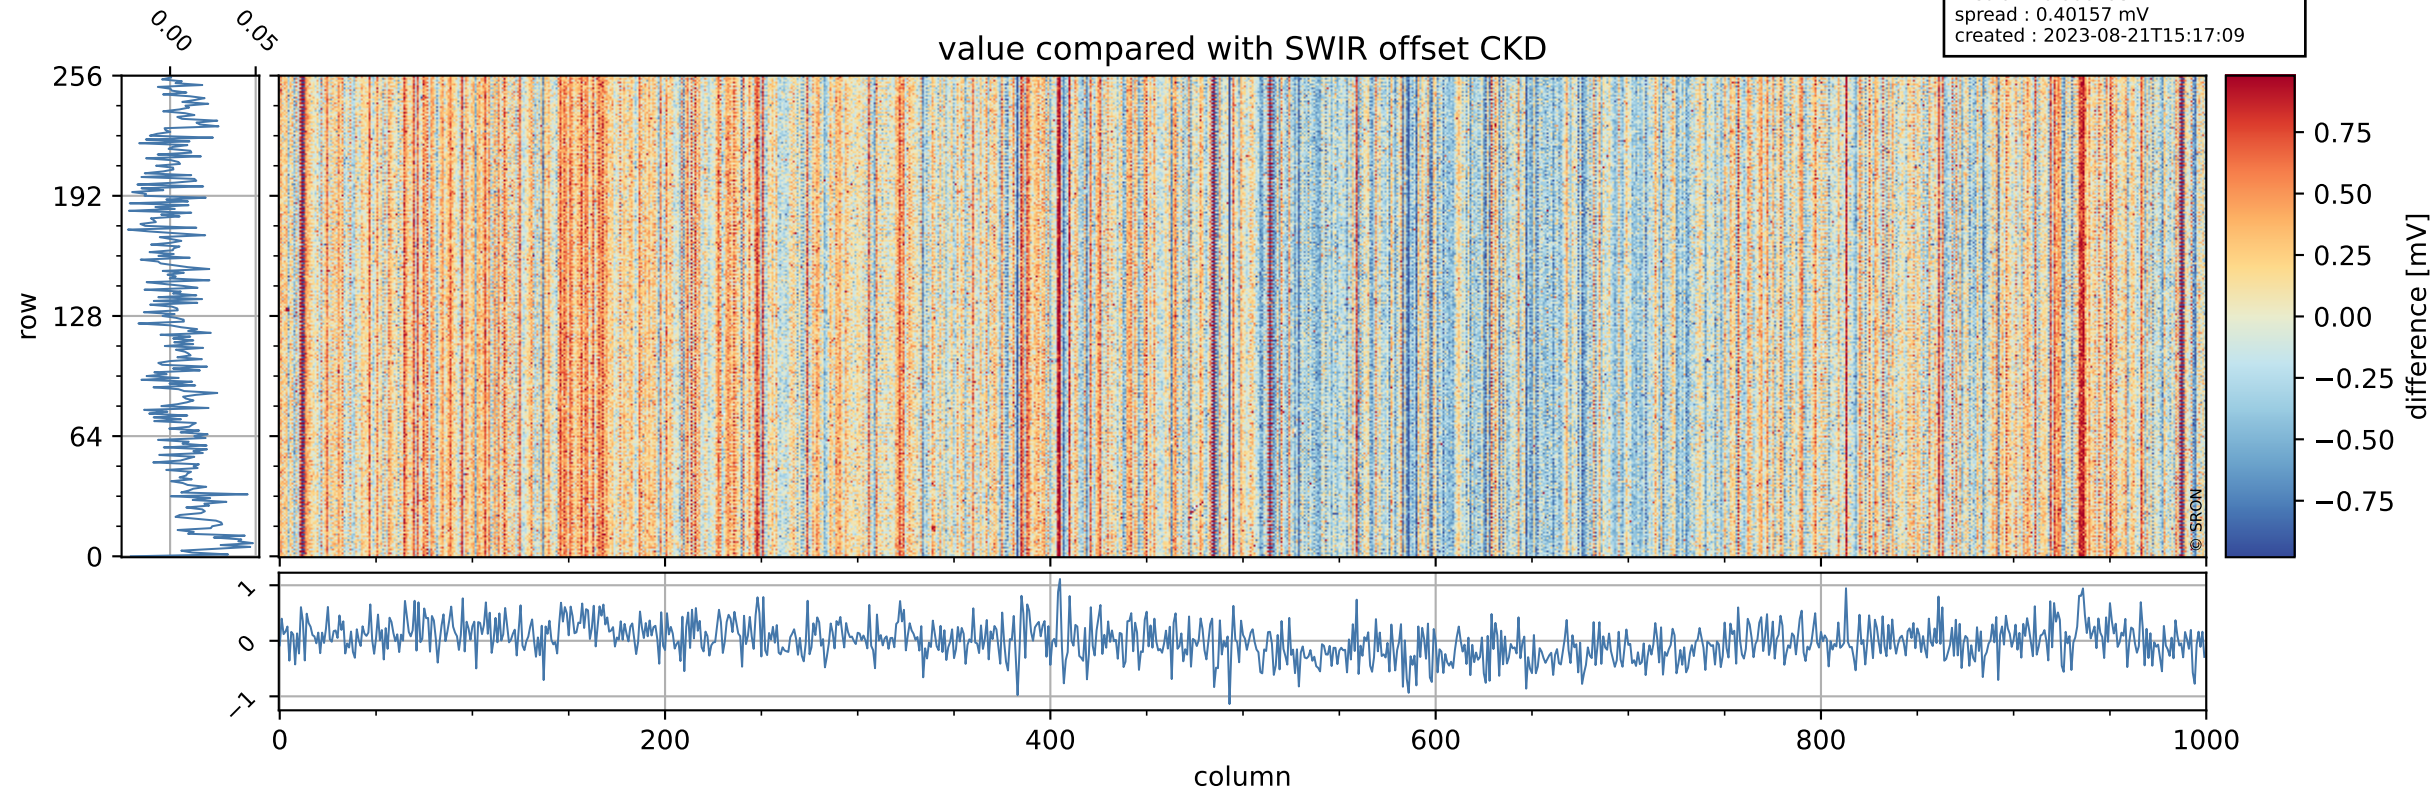

Tropomi SWIR offset (official)

orbits : 19 in [23872, 23917]
coverage : 2022-05-23 / 2022-05-26
median : 0.52602 V
spread : 0.035912 V
created : 2023-08-21T15:17:08

value detector map

Tropomi SWIR offset (official)

orbits : 19 in [23872, 23917]
coverage : 2022-05-23 / 2022-05-26
median : 32.812 μV
spread : 15.973 μV
created : 2023-08-21T15:17:09

Tropomi SWIR offset (official)

orbits : 19 in [23872, 23917]
coverage : 2022-05-23 / 2022-05-26
median : 0.006795 mV
spread : 0.40157 mV
created : 2023-08-21T15:17:09

value compared with SWIR offset CKD

Tropomi SWIR offset (official) ground-tracks of Sentinel-5P

orbits : 19 in [23872, 23917]
coverage : 2022-05-23 / 2022-05-26
created : 2023-08-21T15:17:09

Tropomi SWIR offset (official)

orbits : [2827, 23917]
coverage : 2018-04-30 / 2022-05-26
created : 2023-08-21T15:17:10

trend of detector median & temperatures