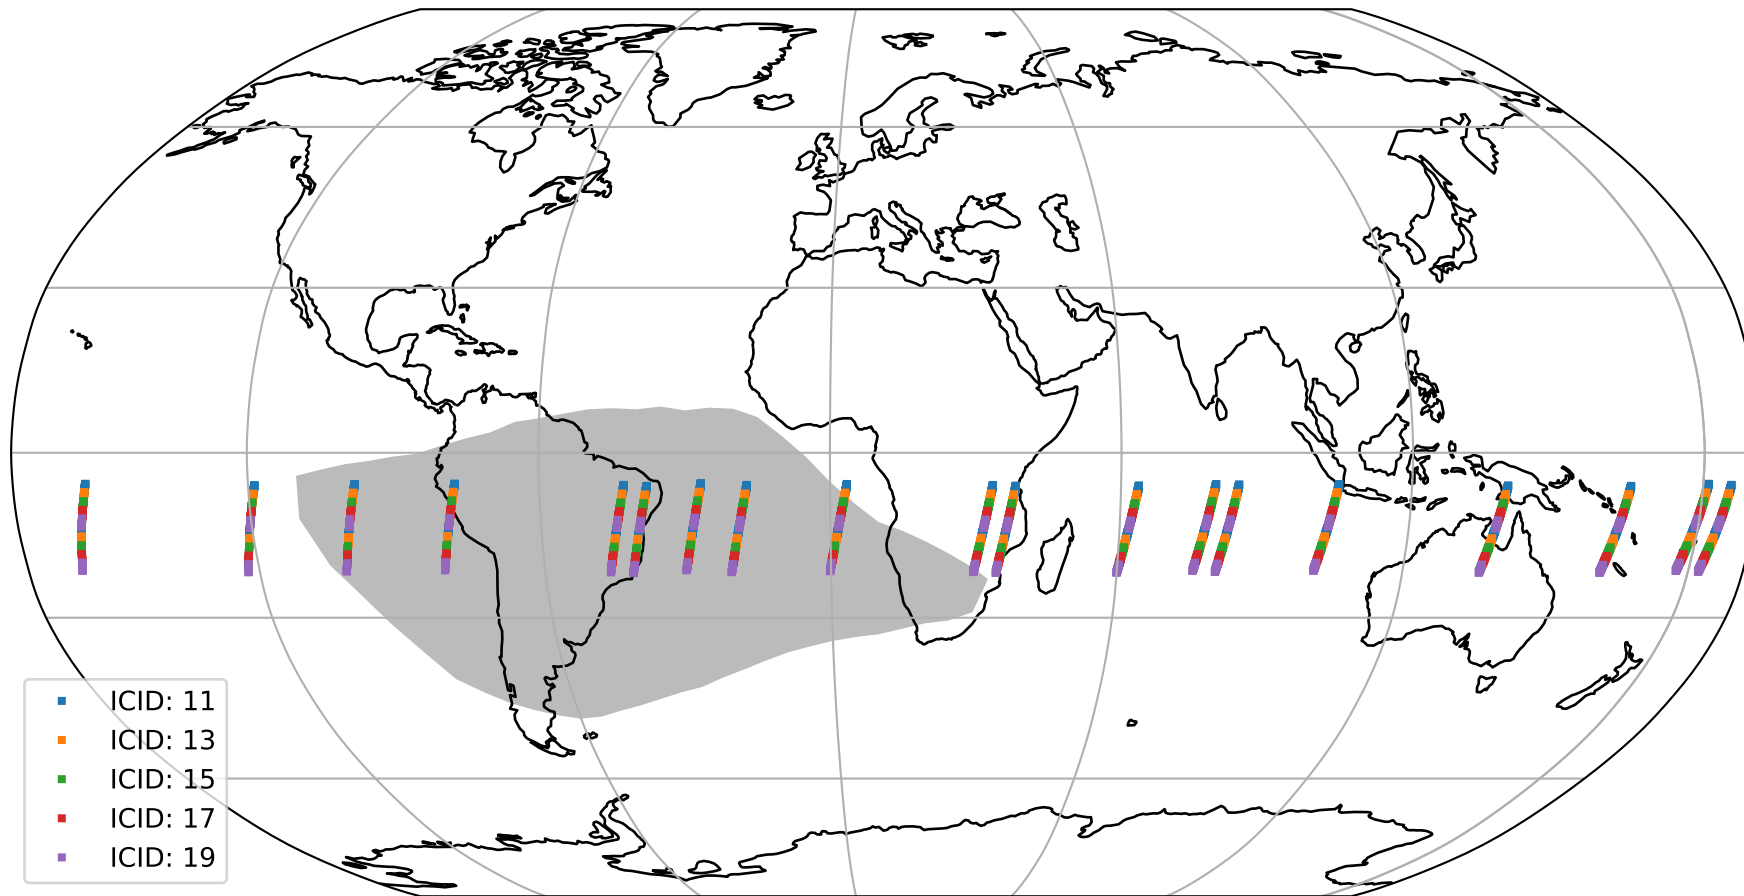

Tropomi SWIR offset (official)

orbits : 19 in [23872, 23917]
coverage : 2022-05-23 / 2022-05-26
median : 0.52602 V
spread : 0.035912 V
created : 2023-08-21T15:17:08

value detector map

Tropomi SWIR offset (official)

orbits : 19 in [23872, 23917]
coverage : 2022-05-23 / 2022-05-26
median : 32.812 μV
spread : 15.973 μV
created : 2023-08-21T15:17:09

Tropomi SWIR offset (official)

orbits : 19 in [23872, 23917]
coverage : 2022-05-23 / 2022-05-26
median : 0.006795 mV
spread : 0.40157 mV
created : 2023-08-21T15:17:09

value compared with SWIR offset CKD

Tropomi SWIR offset (official) ground-tracks of Sentinel-5P

orbits : 19 in [23872, 23917]
coverage : 2022-05-23 / 2022-05-26
created : 2023-08-21T15:17:09

Tropomi SWIR offset (official)

orbits : [2827, 23917]
coverage : 2018-04-30 / 2022-05-26
created : 2023-08-21T15:17:10

trend of detector median & temperatures