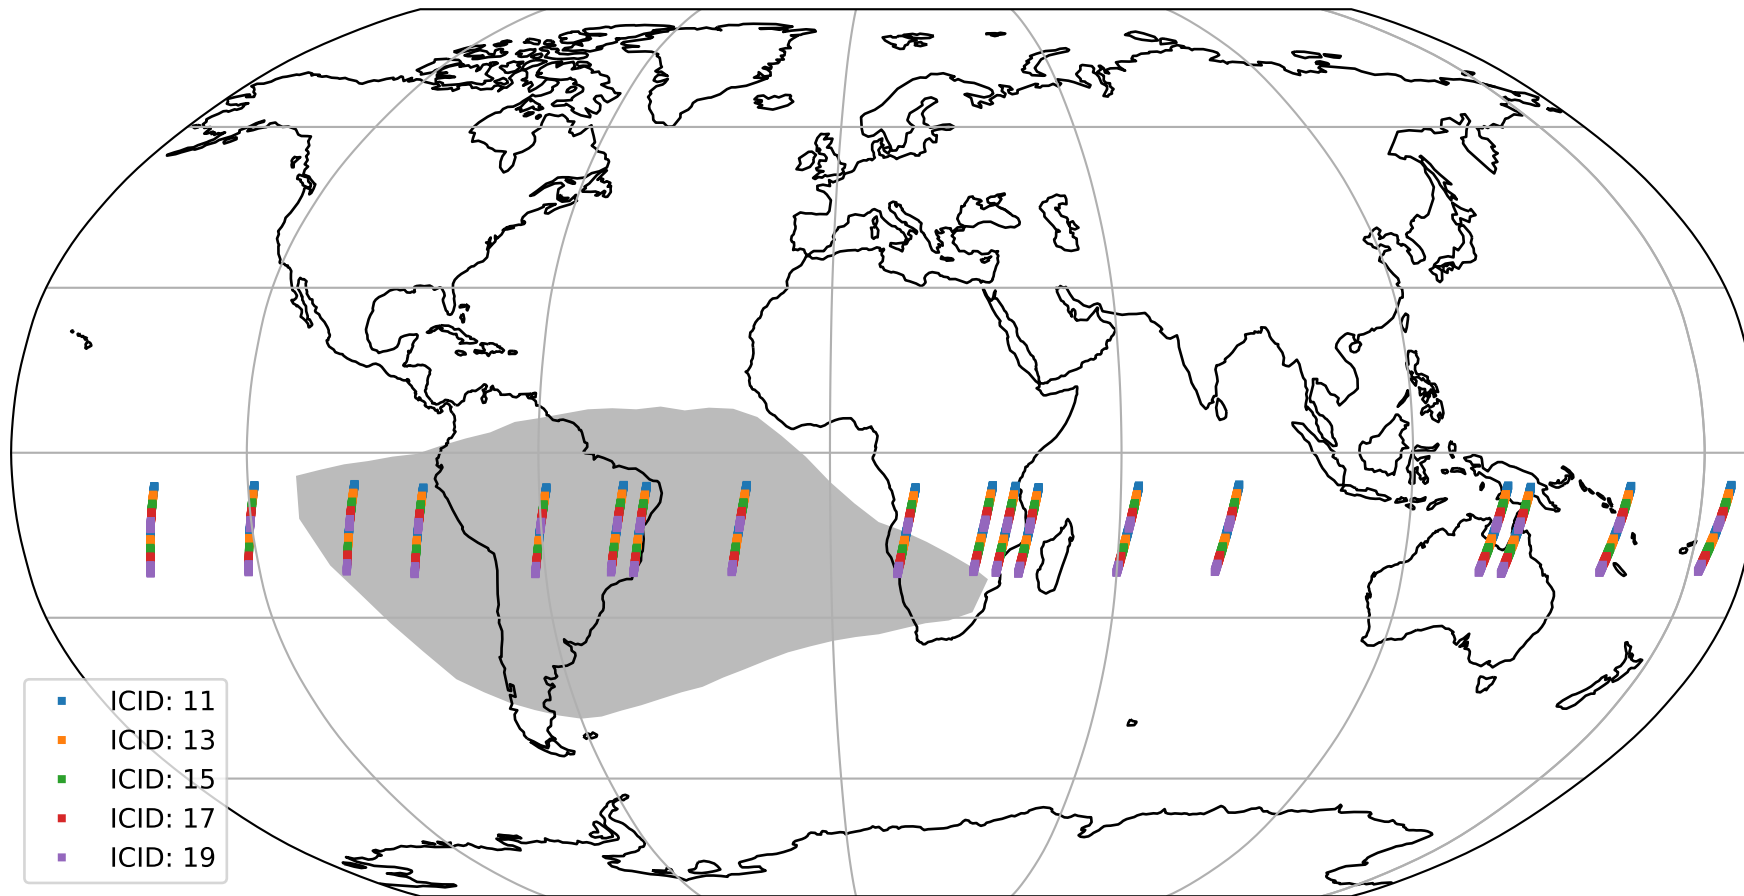

Tropomi SWIR offset (official)

orbits : 18 in [23887, 23932]
coverage : 2022-05-24 / 2022-05-27
median : 0.526 V
spread : 0.035914 V
created : 2023-08-21T15:17:11

value detector map

Tropomi SWIR offset (official)

orbits : 18 in [23887, 23932]
coverage : 2022-05-24 / 2022-05-27
median : 32.164 μV
spread : 15.732 μV
created : 2023-08-21T15:17:11

Tropomi SWIR offset (official)

orbits : 18 in [23887, 23932]
coverage : 2022-05-24 / 2022-05-27
median : -0.0073463 mV
spread : 0.40541 mV
created : 2023-08-21T15:17:12

value compared with SWIR offset CKD

Tropomi SWIR offset (official) ground-tracks of Sentinel-5P

orbits : 18 in [23887, 23932]
coverage : 2022-05-24 / 2022-05-27
created : 2023-08-21T15:17:12

Tropomi SWIR offset (official)

orbits : [2827, 23932]
coverage : 2018-04-30 / 2022-05-27
created : 2023-08-21T15:17:13

trend of detector median & temperatures