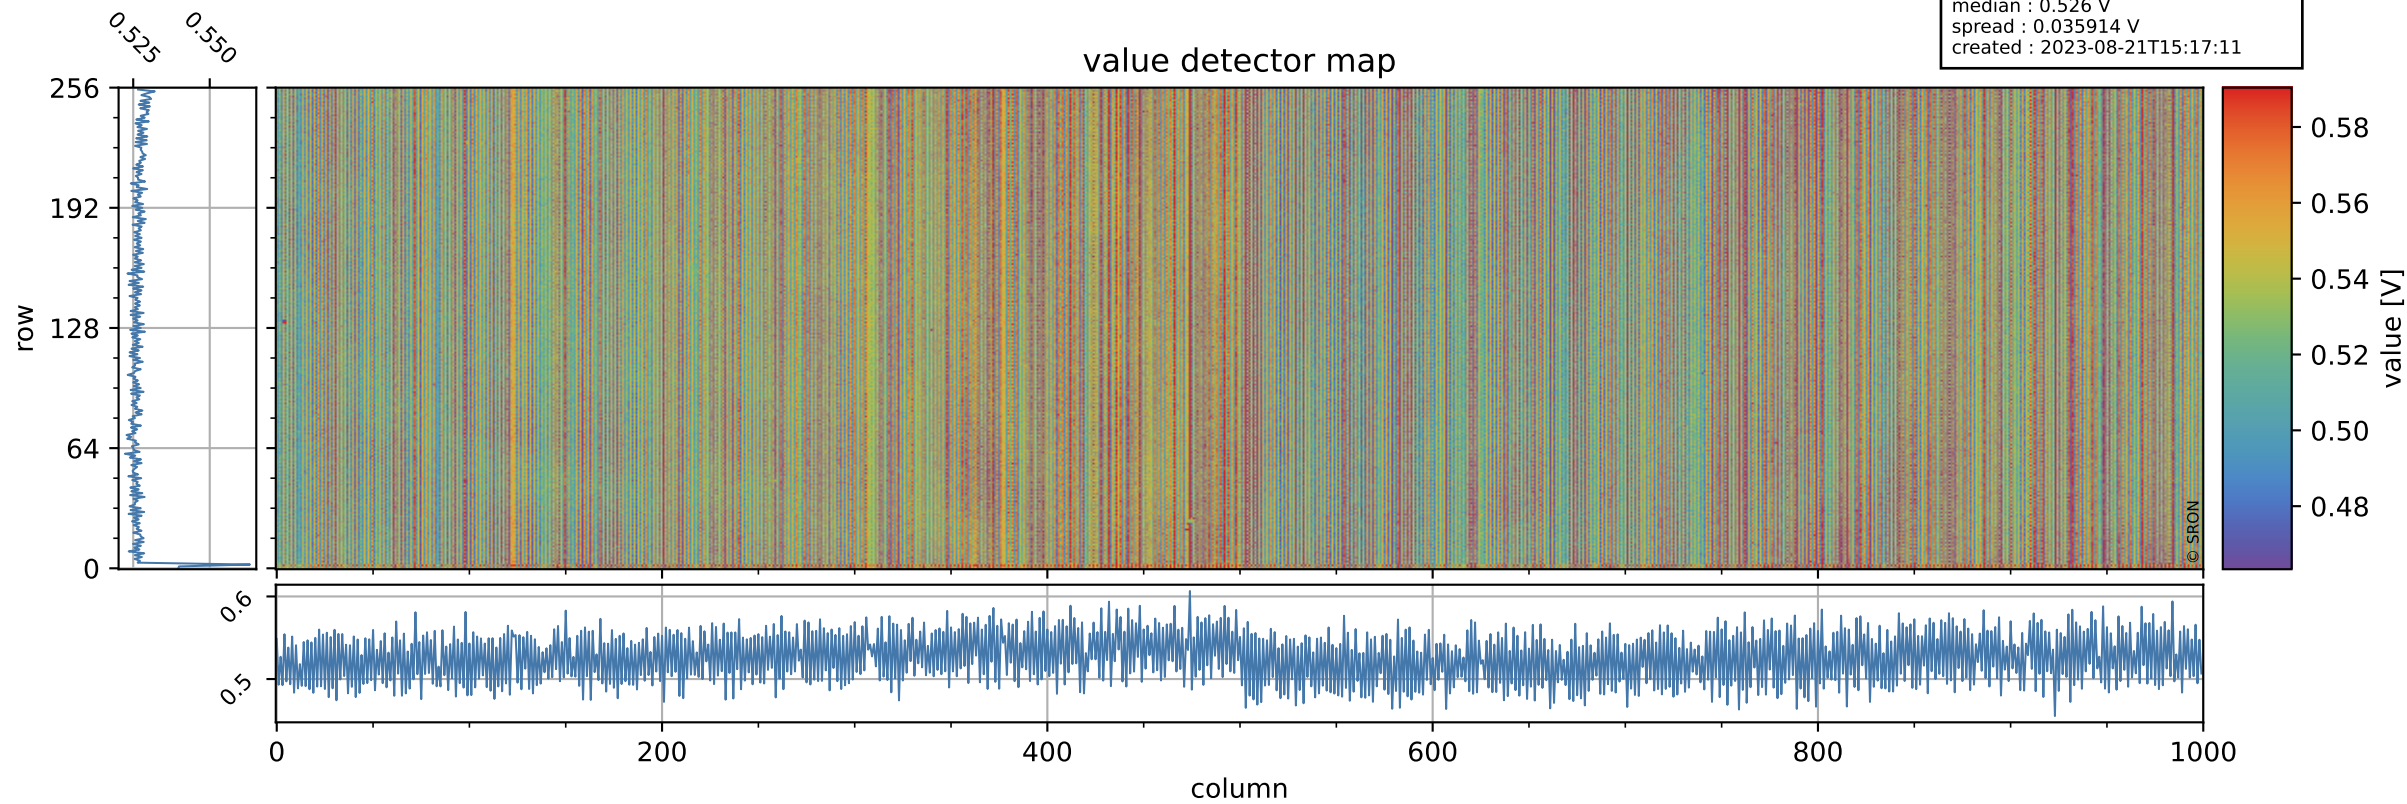

Tropomi SWIR offset (official)

orbits : 18 in [23887, 23932]
coverage : 2022-05-24 / 2022-05-27
median : 0.526 V
spread : 0.035914 V
created : 2023-08-21T15:17:11

value detector map

Tropomi SWIR offset (official)

orbits : 18 in [23887, 23932]
coverage : 2022-05-24 / 2022-05-27
median : 32.164 μV
spread : 15.732 μV
created : 2023-08-21T15:17:11

Tropomi SWIR offset (official)

orbits : 18 in [23887, 23932]
coverage : 2022-05-24 / 2022-05-27
median : -0.0073463 mV
spread : 0.40541 mV
created : 2023-08-21T15:17:12

value compared with SWIR offset CKD

Tropomi SWIR offset (official) ground-tracks of Sentinel-5P

orbits : 18 in [23887, 23932]
coverage : 2022-05-24 / 2022-05-27
created : 2023-08-21T15:17:12

Tropomi SWIR offset (official)

orbits : [2827, 23932]
coverage : 2018-04-30 / 2022-05-27
created : 2023-08-21T15:17:13

trend of detector median & temperatures