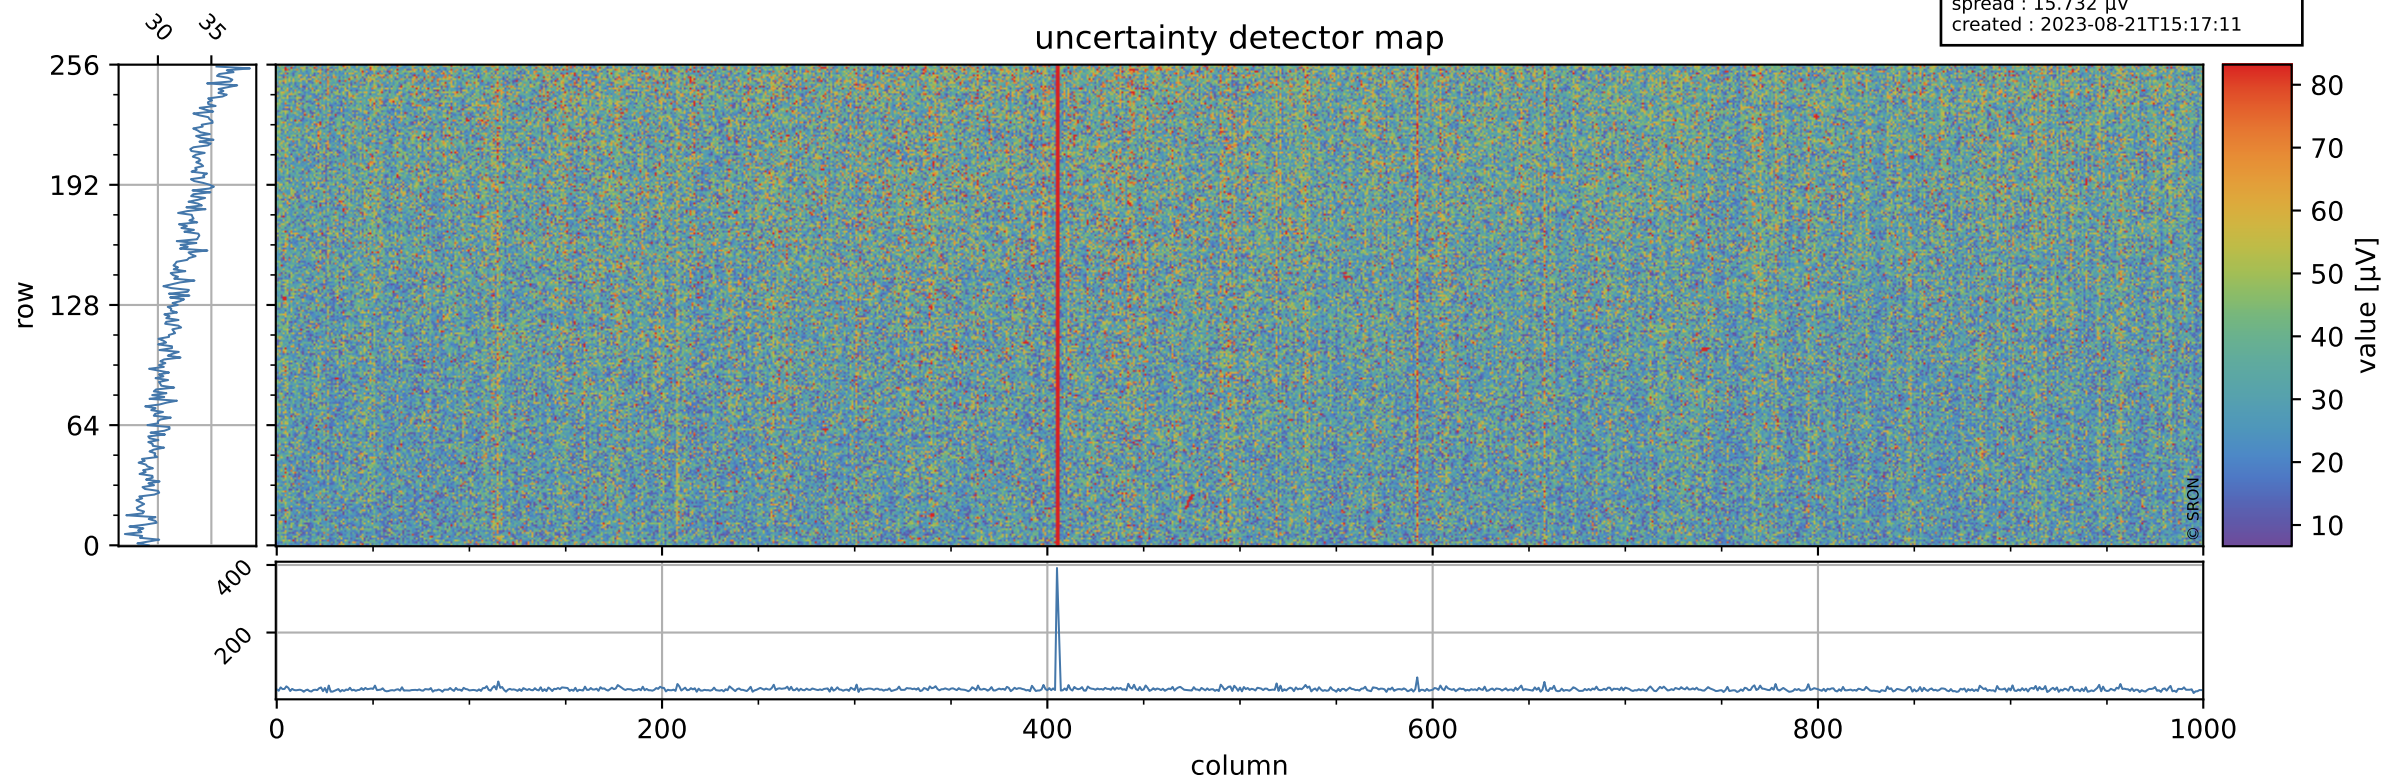

Tropomi SWIR offset (official)

orbits : 18 in [23887, 23932]
coverage : 2022-05-24 / 2022-05-27
median : 0.526 V
spread : 0.035914 V
created : 2023-08-21T15:17:11

value detector map

Tropomi SWIR offset (official)

orbits : 18 in [23887, 23932]
coverage : 2022-05-24 / 2022-05-27
median : 32.164 μV
spread : 15.732 μV
created : 2023-08-21T15:17:11

Tropomi SWIR offset (official)

orbits : 18 in [23887, 23932]
coverage : 2022-05-24 / 2022-05-27
median : -0.0073463 mV
spread : 0.40541 mV
created : 2023-08-21T15:17:12

value compared with SWIR offset CKD

Tropomi SWIR offset (official) ground-tracks of Sentinel-5P

orbits : 18 in [23887, 23932]
coverage : 2022-05-24 / 2022-05-27
created : 2023-08-21T15:17:12

Tropomi SWIR offset (official)

orbits : [2827, 23932]
coverage : 2018-04-30 / 2022-05-27
created : 2023-08-21T15:17:13

trend of detector median & temperatures