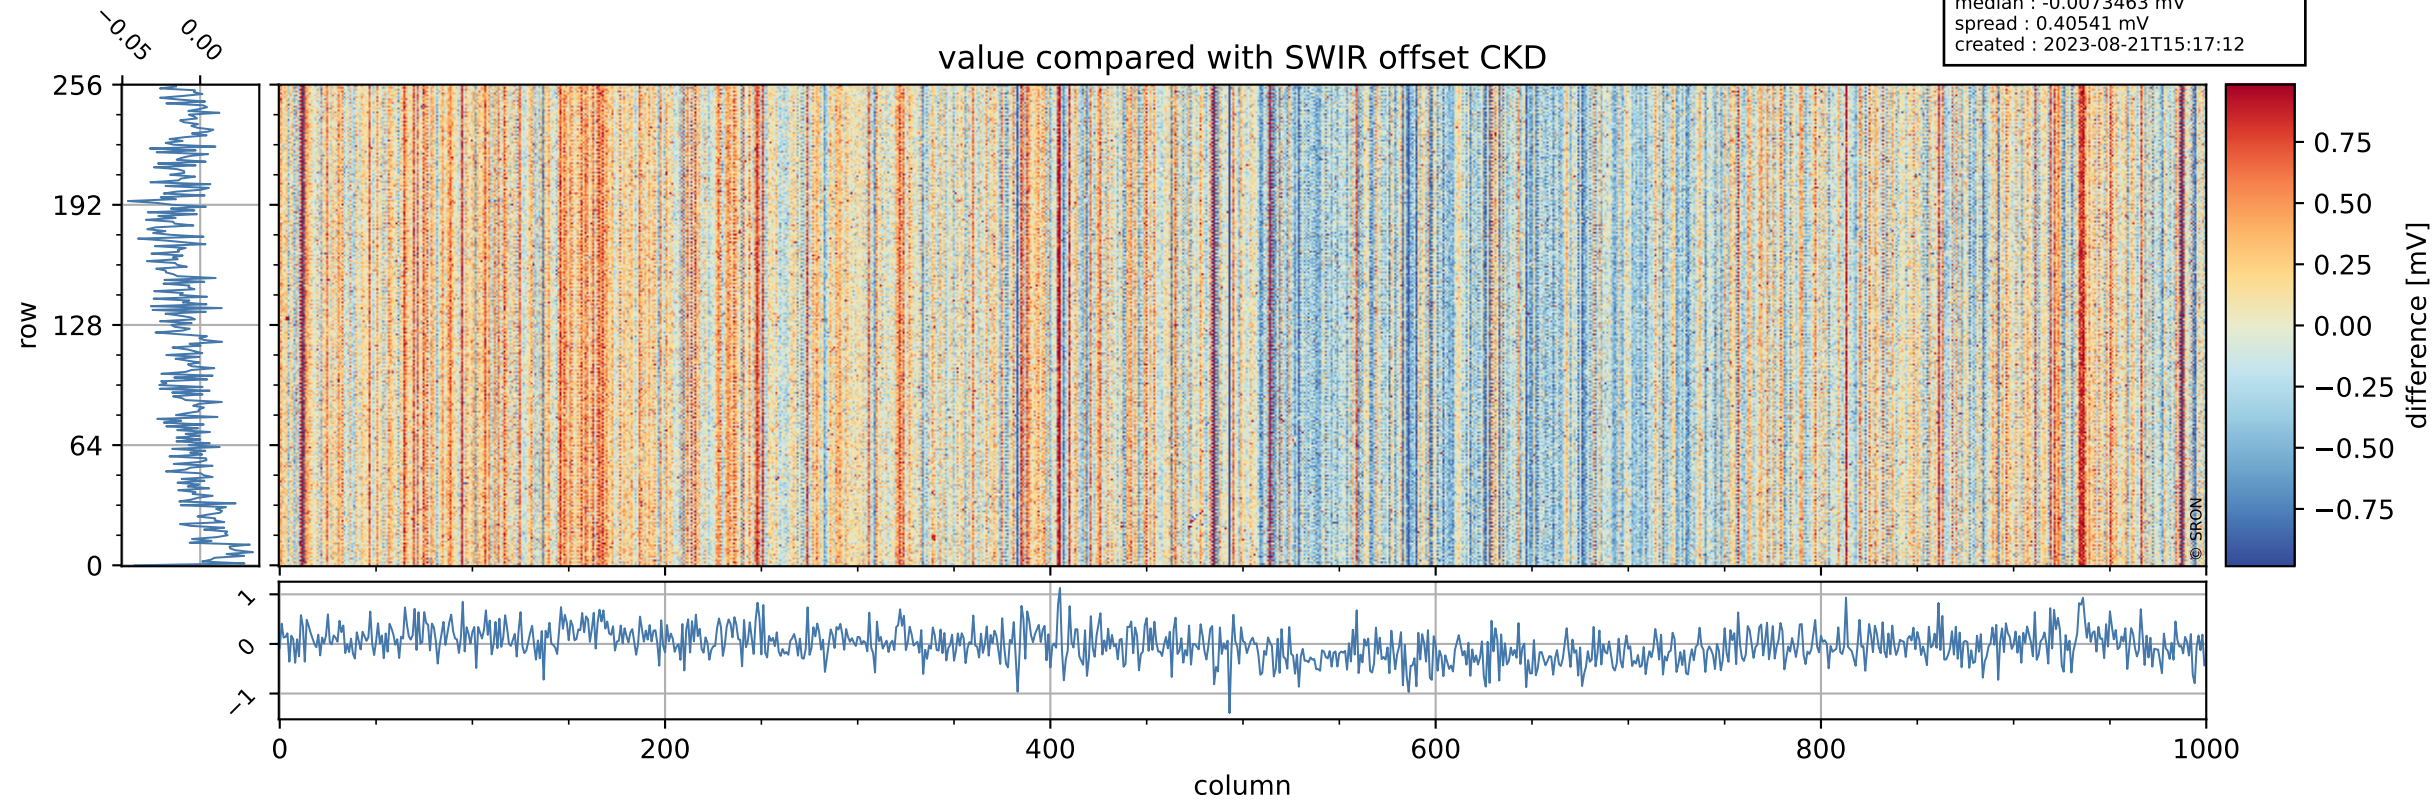

Tropomi SWIR offset (official)

orbits : 18 in [23887, 23932]
coverage : 2022-05-24 / 2022-05-27
median : 0.526 V
spread : 0.035914 V
created : 2023-08-21T15:17:11

value detector map

Tropomi SWIR offset (official)

orbits : 18 in [23887, 23932]
coverage : 2022-05-24 / 2022-05-27
median : 32.164 μV
spread : 15.732 μV
created : 2023-08-21T15:17:11

Tropomi SWIR offset (official)

orbits : 18 in [23887, 23932]
coverage : 2022-05-24 / 2022-05-27
median : -0.0073463 mV
spread : 0.40541 mV
created : 2023-08-21T15:17:12

value compared with SWIR offset CKD

Tropomi SWIR offset (official) ground-tracks of Sentinel-5P

orbits : 18 in [23887, 23932]
coverage : 2022-05-24 / 2022-05-27
created : 2023-08-21T15:17:12

Tropomi SWIR offset (official)

orbits : [2827, 23932]
coverage : 2018-04-30 / 2022-05-27
created : 2023-08-21T15:17:13

trend of detector median & temperatures