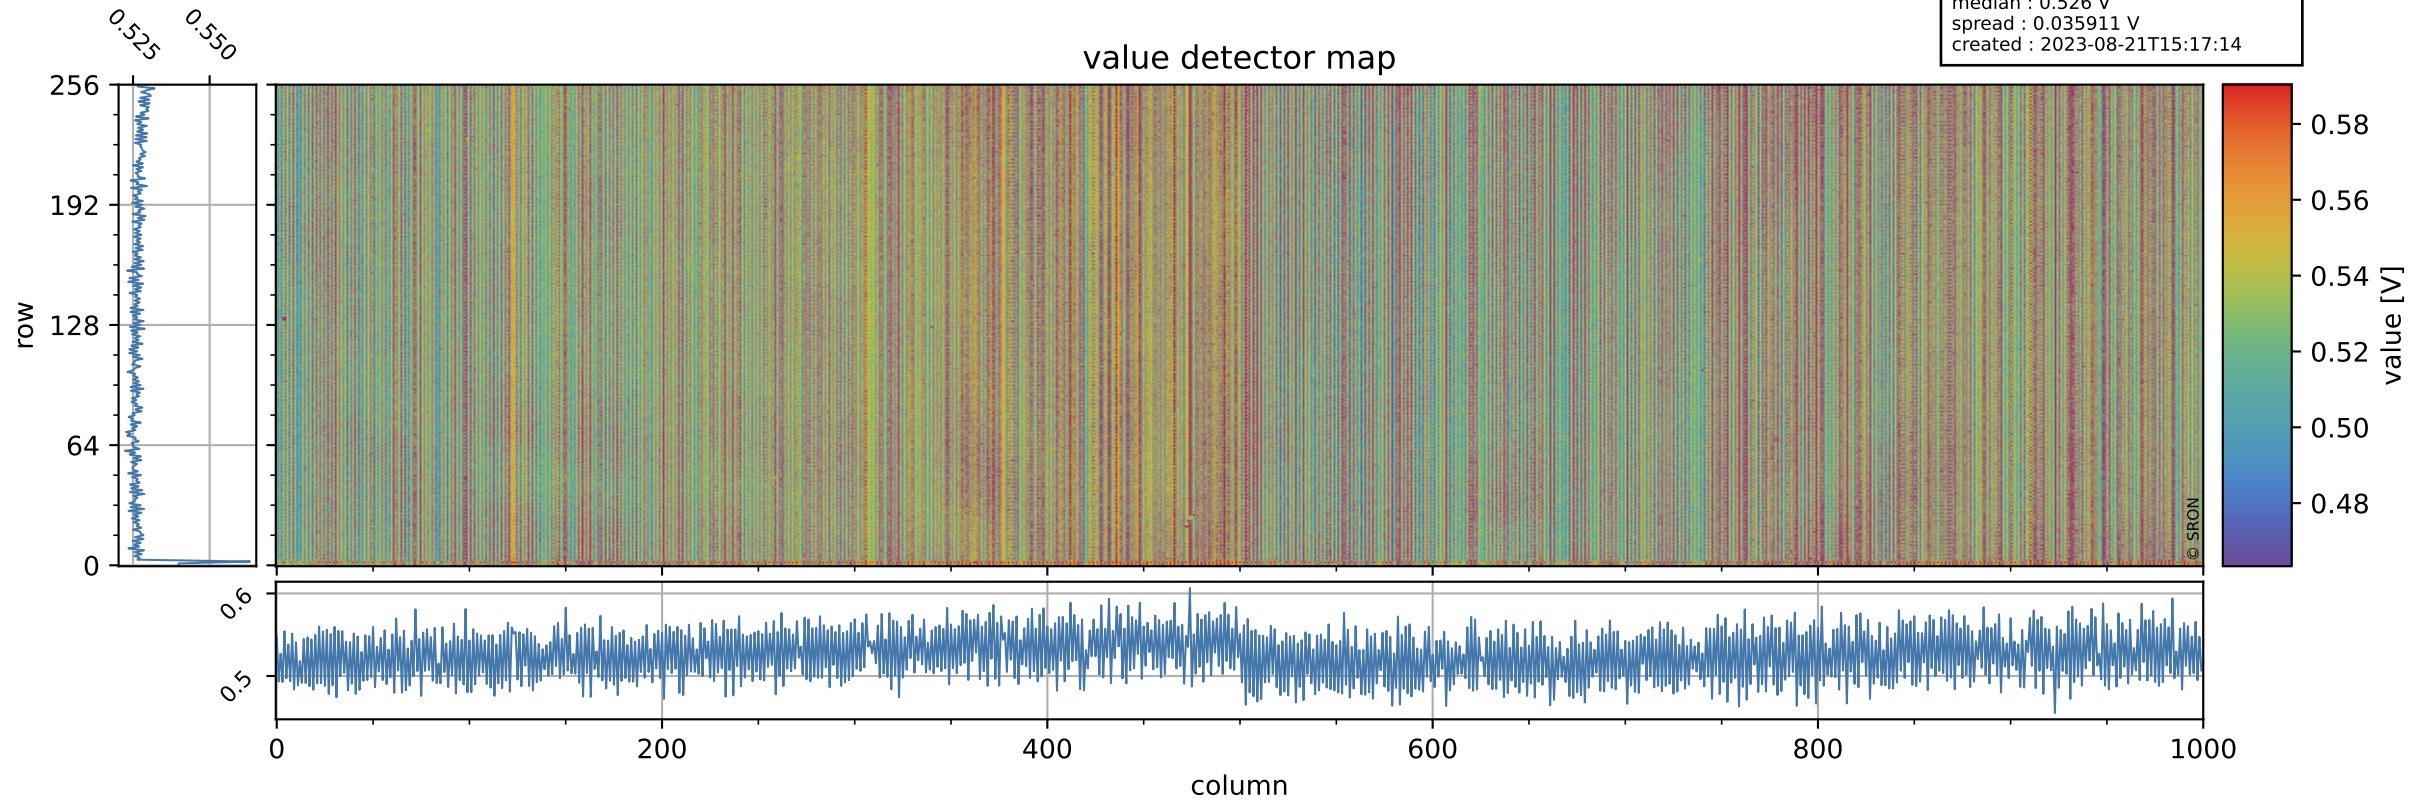

Tropomi SWIR offset (official)

orbits : 19 in [23902, 23947]
coverage : 2022-05-25 / 2022-05-28
median : 0.526 V
spread : 0.035911 V
created : 2023-08-21T15:17:14

value detector map

Tropomi SWIR offset (official)

orbits : 19 in [23902, 23947]
coverage : 2022-05-25 / 2022-05-28
median : 30.69 μV
spread : 15.134 μV
created : 2023-08-21T15:17:15

Tropomi SWIR offset (official)

orbits : 19 in [23902, 23947]
coverage : 2022-05-25 / 2022-05-28
median : -0.014455 mV
spread : 0.40721 mV
created : 2023-08-21T15:17:15

value compared with SWIR offset CKD

Tropomi SWIR offset (official) ground-tracks of Sentinel-5P

orbits : 19 in [23902, 23947]
coverage : 2022-05-25 / 2022-05-28
created : 2023-08-21T15:17:16

Tropomi SWIR offset (official)

orbits : [2827, 23947]
coverage : 2018-04-30 / 2022-05-28
created : 2023-08-21T15:17:16

trend of detector median & temperatures