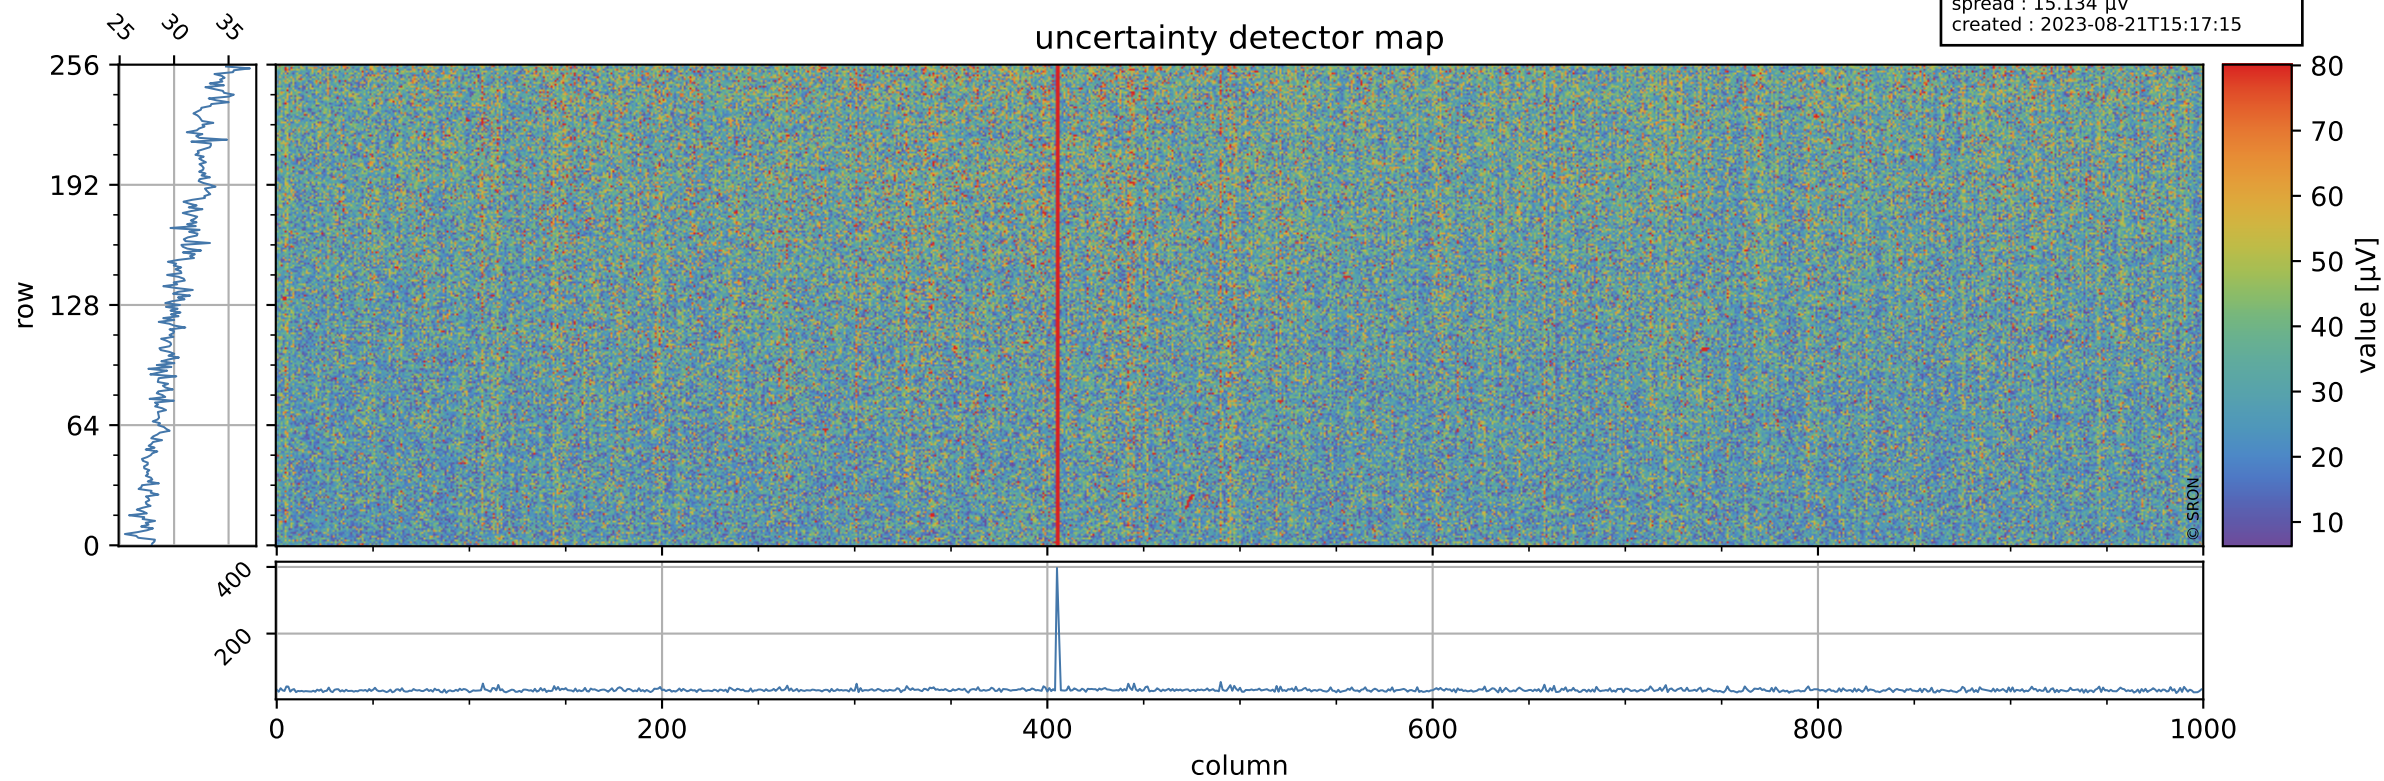

Tropomi SWIR offset (official)

orbits : 19 in [23902, 23947]
coverage : 2022-05-25 / 2022-05-28
median : 0.526 V
spread : 0.035911 V
created : 2023-08-21T15:17:14

value detector map

Tropomi SWIR offset (official)

orbits : 19 in [23902, 23947]
coverage : 2022-05-25 / 2022-05-28
median : 30.69 μV
spread : 15.134 μV
created : 2023-08-21T15:17:15

Tropomi SWIR offset (official)

orbits : 19 in [23902, 23947]
coverage : 2022-05-25 / 2022-05-28
median : -0.014455 mV
spread : 0.40721 mV
created : 2023-08-21T15:17:15

value compared with SWIR offset CKD

Tropomi SWIR offset (official) ground-tracks of Sentinel-5P

orbits : 19 in [23902, 23947]
coverage : 2022-05-25 / 2022-05-28
created : 2023-08-21T15:17:16

Tropomi SWIR offset (official)

orbits : [2827, 23947]
coverage : 2018-04-30 / 2022-05-28
created : 2023-08-21T15:17:16

trend of detector median & temperatures