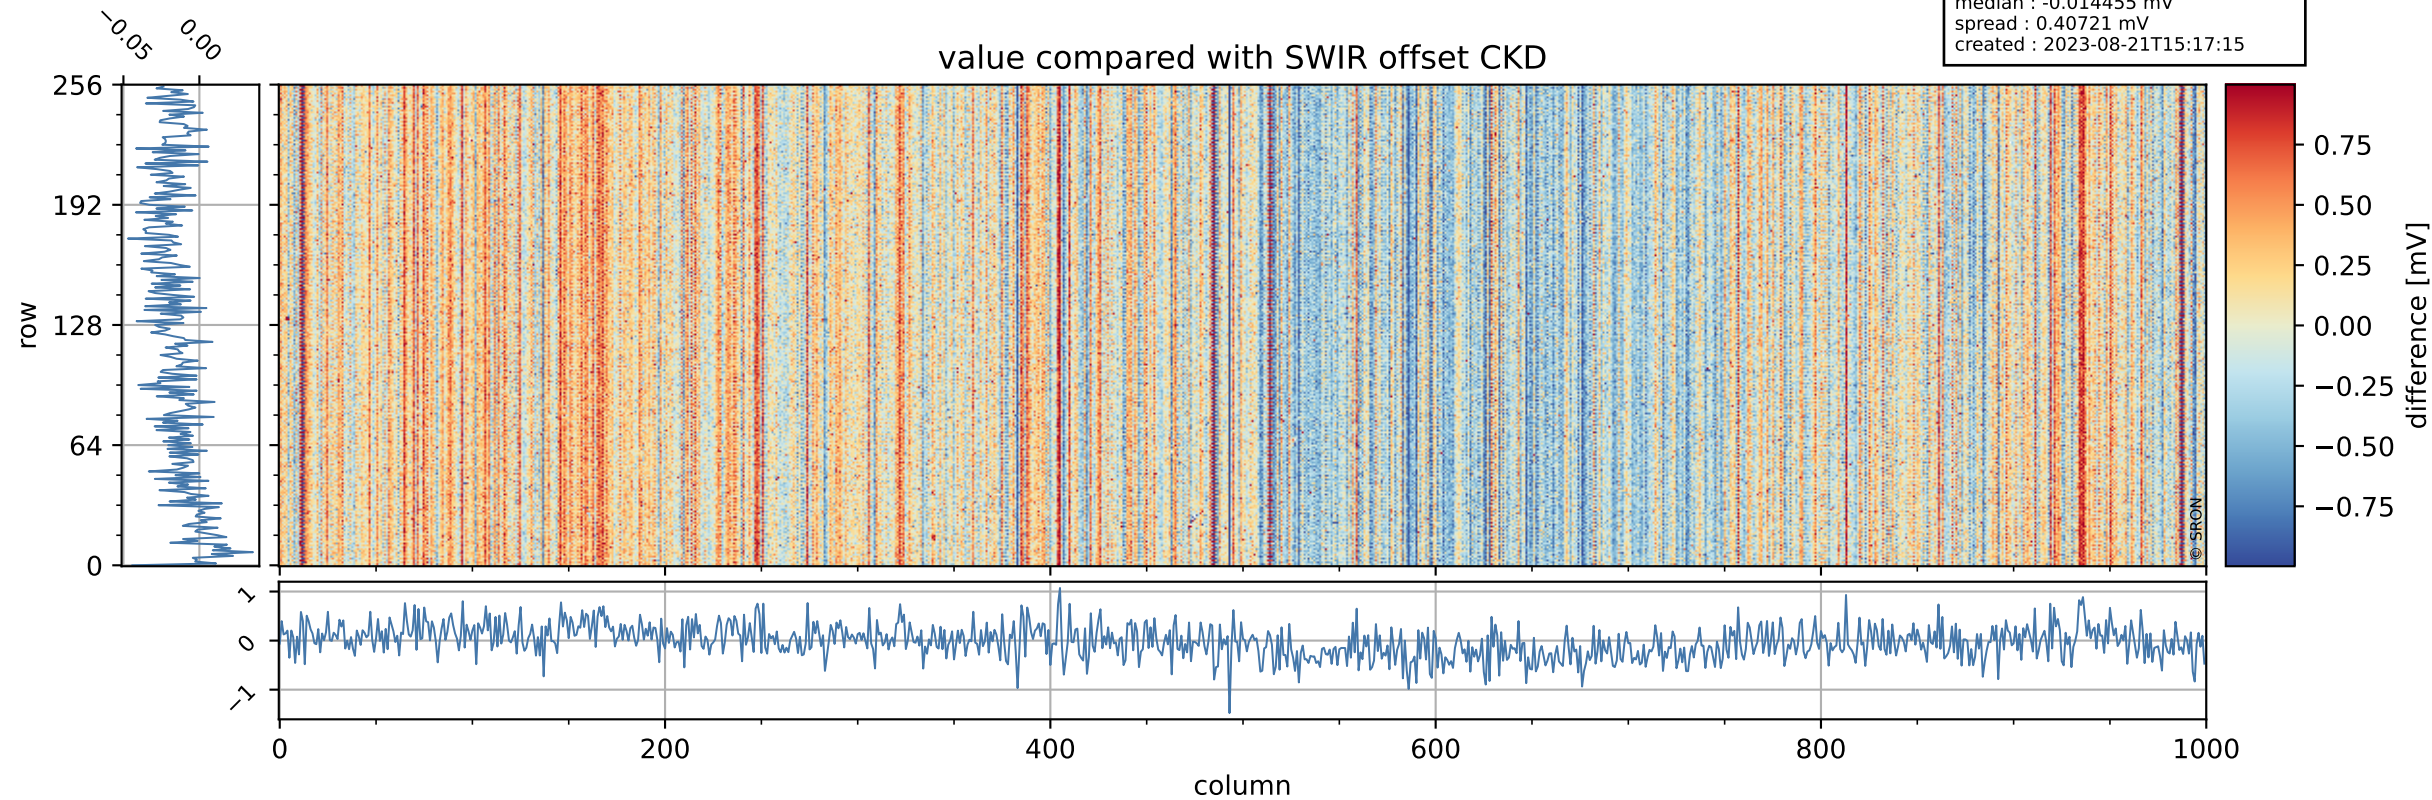

Tropomi SWIR offset (official)

orbits : 19 in [23902, 23947]
coverage : 2022-05-25 / 2022-05-28
median : 0.526 V
spread : 0.035911 V
created : 2023-08-21T15:17:14

value detector map

Tropomi SWIR offset (official)

orbits : 19 in [23902, 23947]
coverage : 2022-05-25 / 2022-05-28
median : 30.69 μV
spread : 15.134 μV
created : 2023-08-21T15:17:15

Tropomi SWIR offset (official)

orbits : 19 in [23902, 23947]
coverage : 2022-05-25 / 2022-05-28
median : -0.014455 mV
spread : 0.40721 mV
created : 2023-08-21T15:17:15

value compared with SWIR offset CKD

Tropomi SWIR offset (official) ground-tracks of Sentinel-5P

orbits : 19 in [23902, 23947]
coverage : 2022-05-25 / 2022-05-28
created : 2023-08-21T15:17:16

Tropomi SWIR offset (official)

orbits : [2827, 23947]
coverage : 2018-04-30 / 2022-05-28
created : 2023-08-21T15:17:16

trend of detector median & temperatures