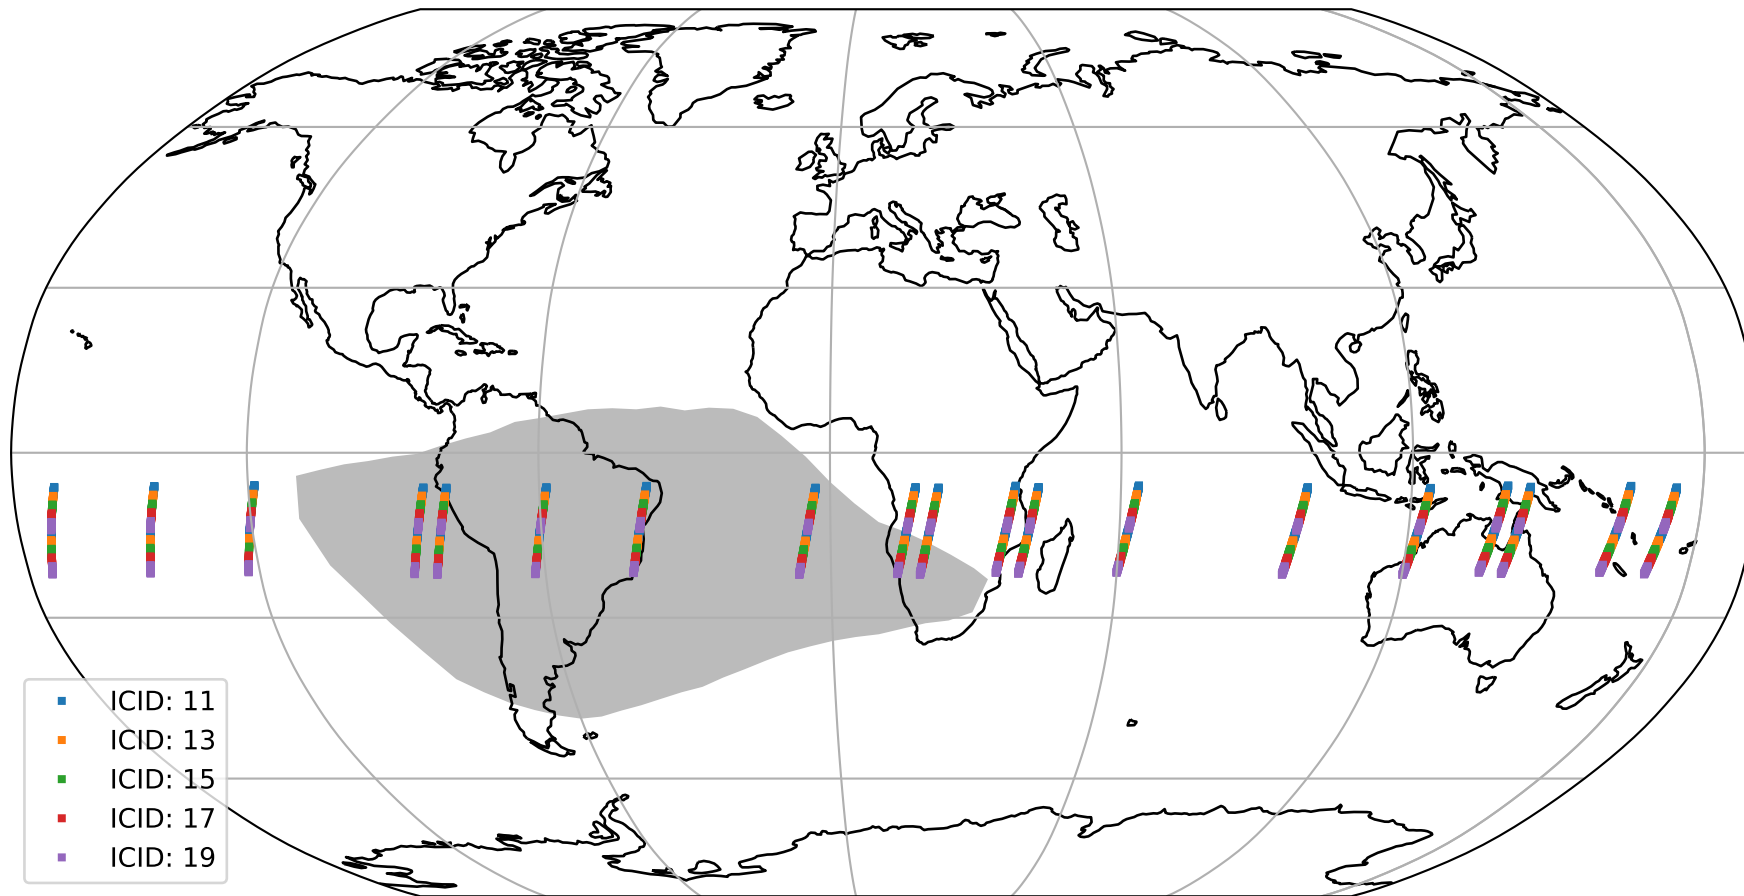

Tropomi SWIR offset (official)

orbits : 19 in [23902, 23947]
coverage : 2022-05-25 / 2022-05-28
median : 0.526 V
spread : 0.035911 V
created : 2023-08-21T15:17:14

value detector map

Tropomi SWIR offset (official)

orbits : 19 in [23902, 23947]
coverage : 2022-05-25 / 2022-05-28
median : 30.69 μV
spread : 15.134 μV
created : 2023-08-21T15:17:15

Tropomi SWIR offset (official)

orbits : 19 in [23902, 23947]
coverage : 2022-05-25 / 2022-05-28
median : -0.014455 mV
spread : 0.40721 mV
created : 2023-08-21T15:17:15

value compared with SWIR offset CKD

Tropomi SWIR offset (official) ground-tracks of Sentinel-5P

orbits : 19 in [23902, 23947]
coverage : 2022-05-25 / 2022-05-28
created : 2023-08-21T15:17:16

Tropomi SWIR offset (official)

orbits : [2827, 23947]
coverage : 2018-04-30 / 2022-05-28
created : 2023-08-21T15:17:16

trend of detector median & temperatures