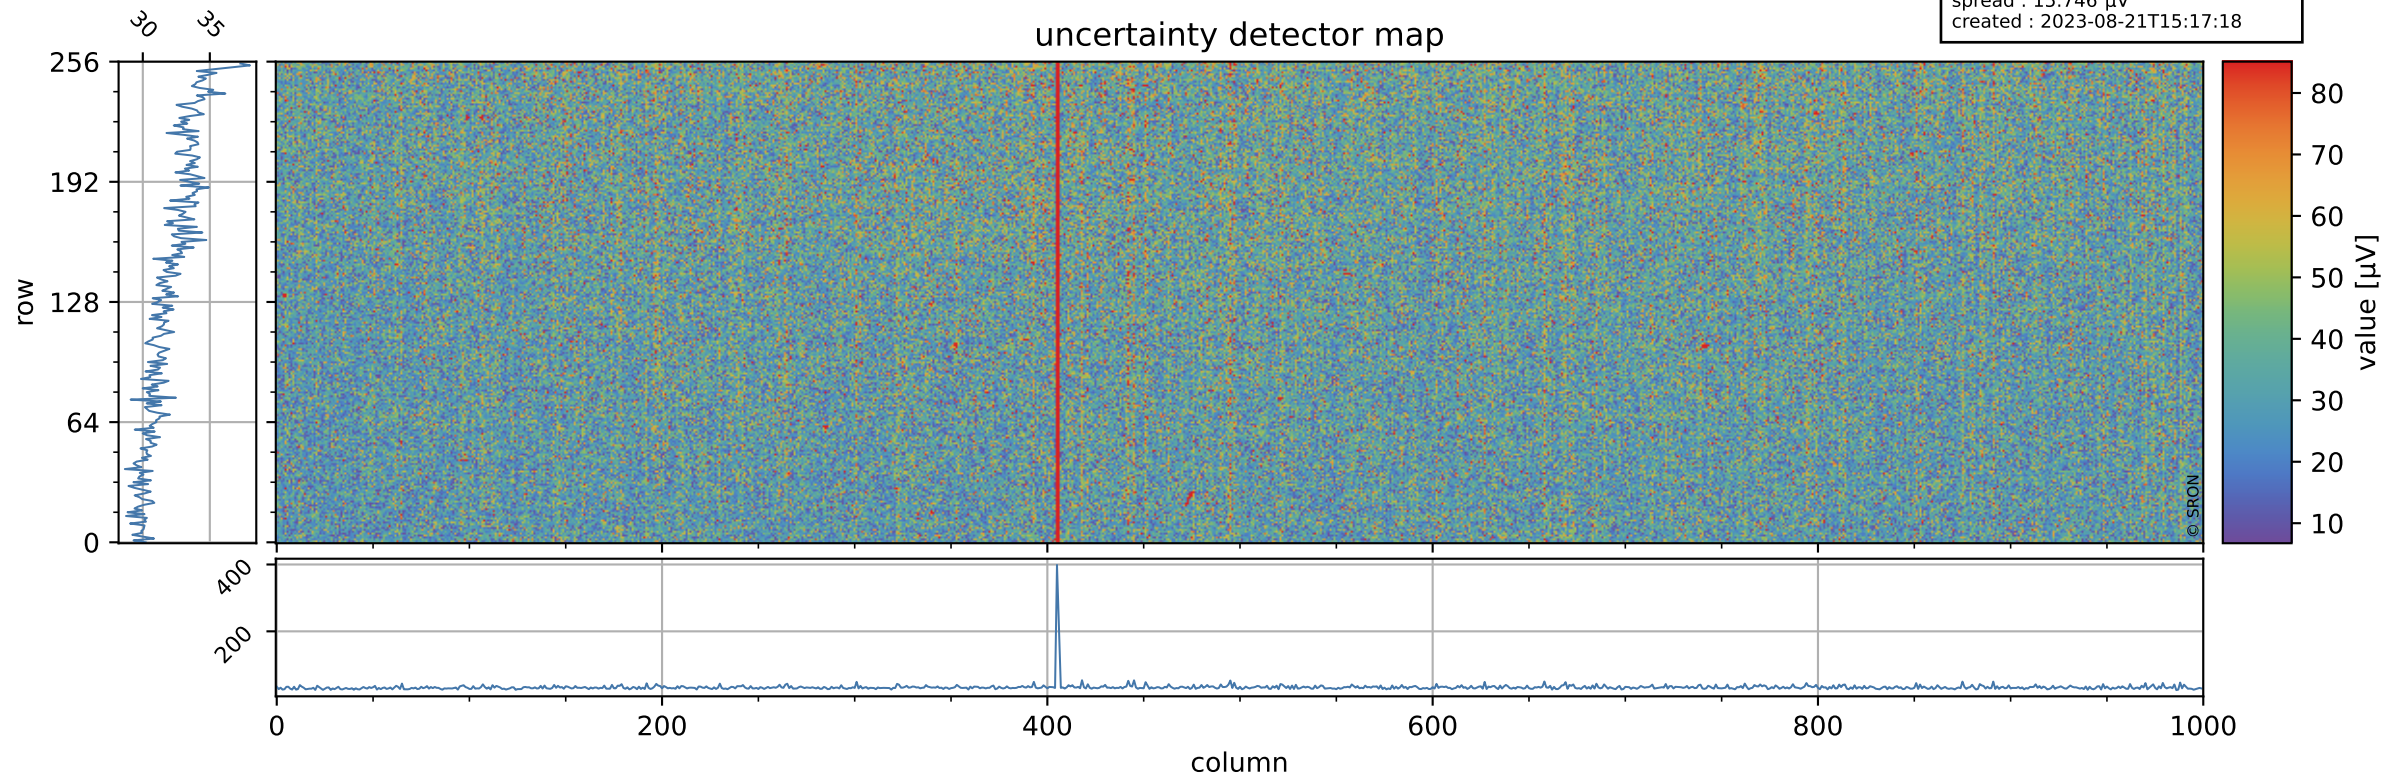

Tropomi SWIR offset (official)

orbits : 19 in [23917, 23962]
coverage : 2022-05-26 / 2022-05-29
median : 0.52598 V
spread : 0.03591 V
created : 2023-08-21T15:17:18

value detector map

Tropomi SWIR offset (official)

orbits : 19 in [23917, 23962]
coverage : 2022-05-26 / 2022-05-29
median : 32.287 μV
spread : 15.746 μV
created : 2023-08-21T15:17:18

Tropomi SWIR offset (official)

orbits : 19 in [23917, 23962]
coverage : 2022-05-26 / 2022-05-29
median : -0.028026 mV
spread : 0.40755 mV
created : 2023-08-21T15:17:18

value compared with SWIR offset CKD

Tropomi SWIR offset (official) ground-tracks of Sentinel-5P

orbits : 19 in [23917, 23962]
coverage : 2022-05-26 / 2022-05-29
created : 2023-08-21T15:17:19

Tropomi SWIR offset (official)

orbits : [2827, 23962]
coverage : 2018-04-30 / 2022-05-29
created : 2023-08-21T15:17:20

trend of detector median & temperatures