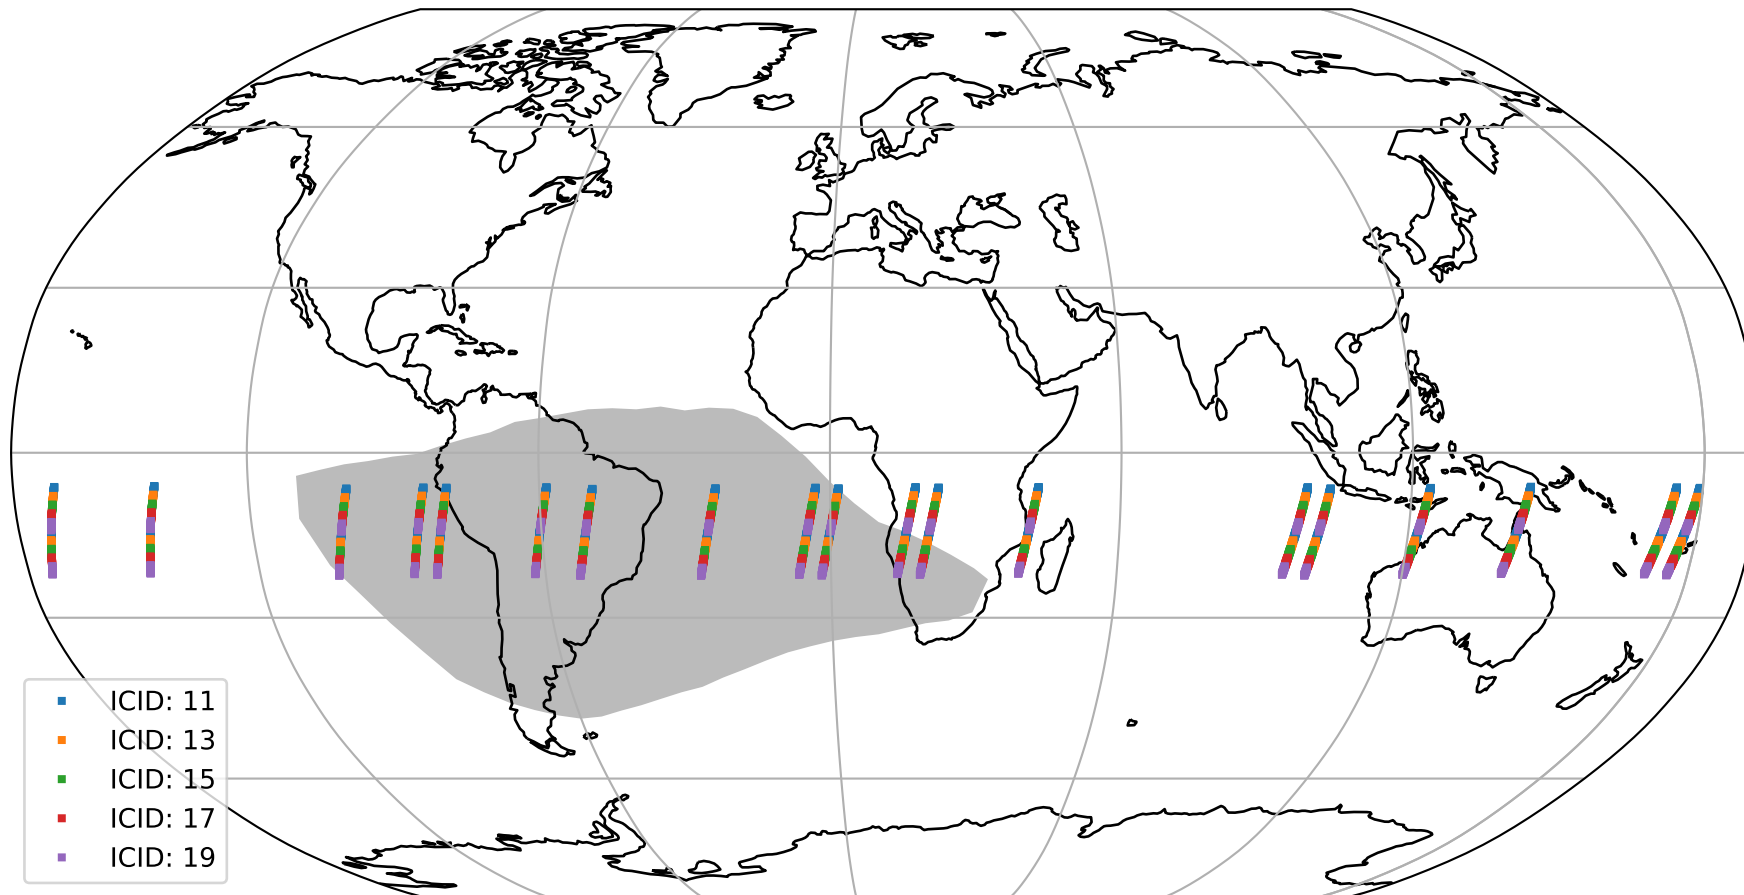

Tropomi SWIR offset (official)

orbits : 19 in [23917, 23962]
coverage : 2022-05-26 / 2022-05-29
median : 0.52598 V
spread : 0.03591 V
created : 2023-08-21T15:17:18

value detector map

Tropomi SWIR offset (official)

orbits : 19 in [23917, 23962]
coverage : 2022-05-26 / 2022-05-29
median : 32.287 μV
spread : 15.746 μV
created : 2023-08-21T15:17:18

Tropomi SWIR offset (official)

orbits : 19 in [23917, 23962]
coverage : 2022-05-26 / 2022-05-29
median : -0.028026 mV
spread : 0.40755 mV
created : 2023-08-21T15:17:18

value compared with SWIR offset CKD

Tropomi SWIR offset (official) ground-tracks of Sentinel-5P

orbits : 19 in [23917, 23962]
coverage : 2022-05-26 / 2022-05-29
created : 2023-08-21T15:17:19

Tropomi SWIR offset (official)

orbits : [2827, 23962]
coverage : 2018-04-30 / 2022-05-29
created : 2023-08-21T15:17:20

trend of detector median & temperatures