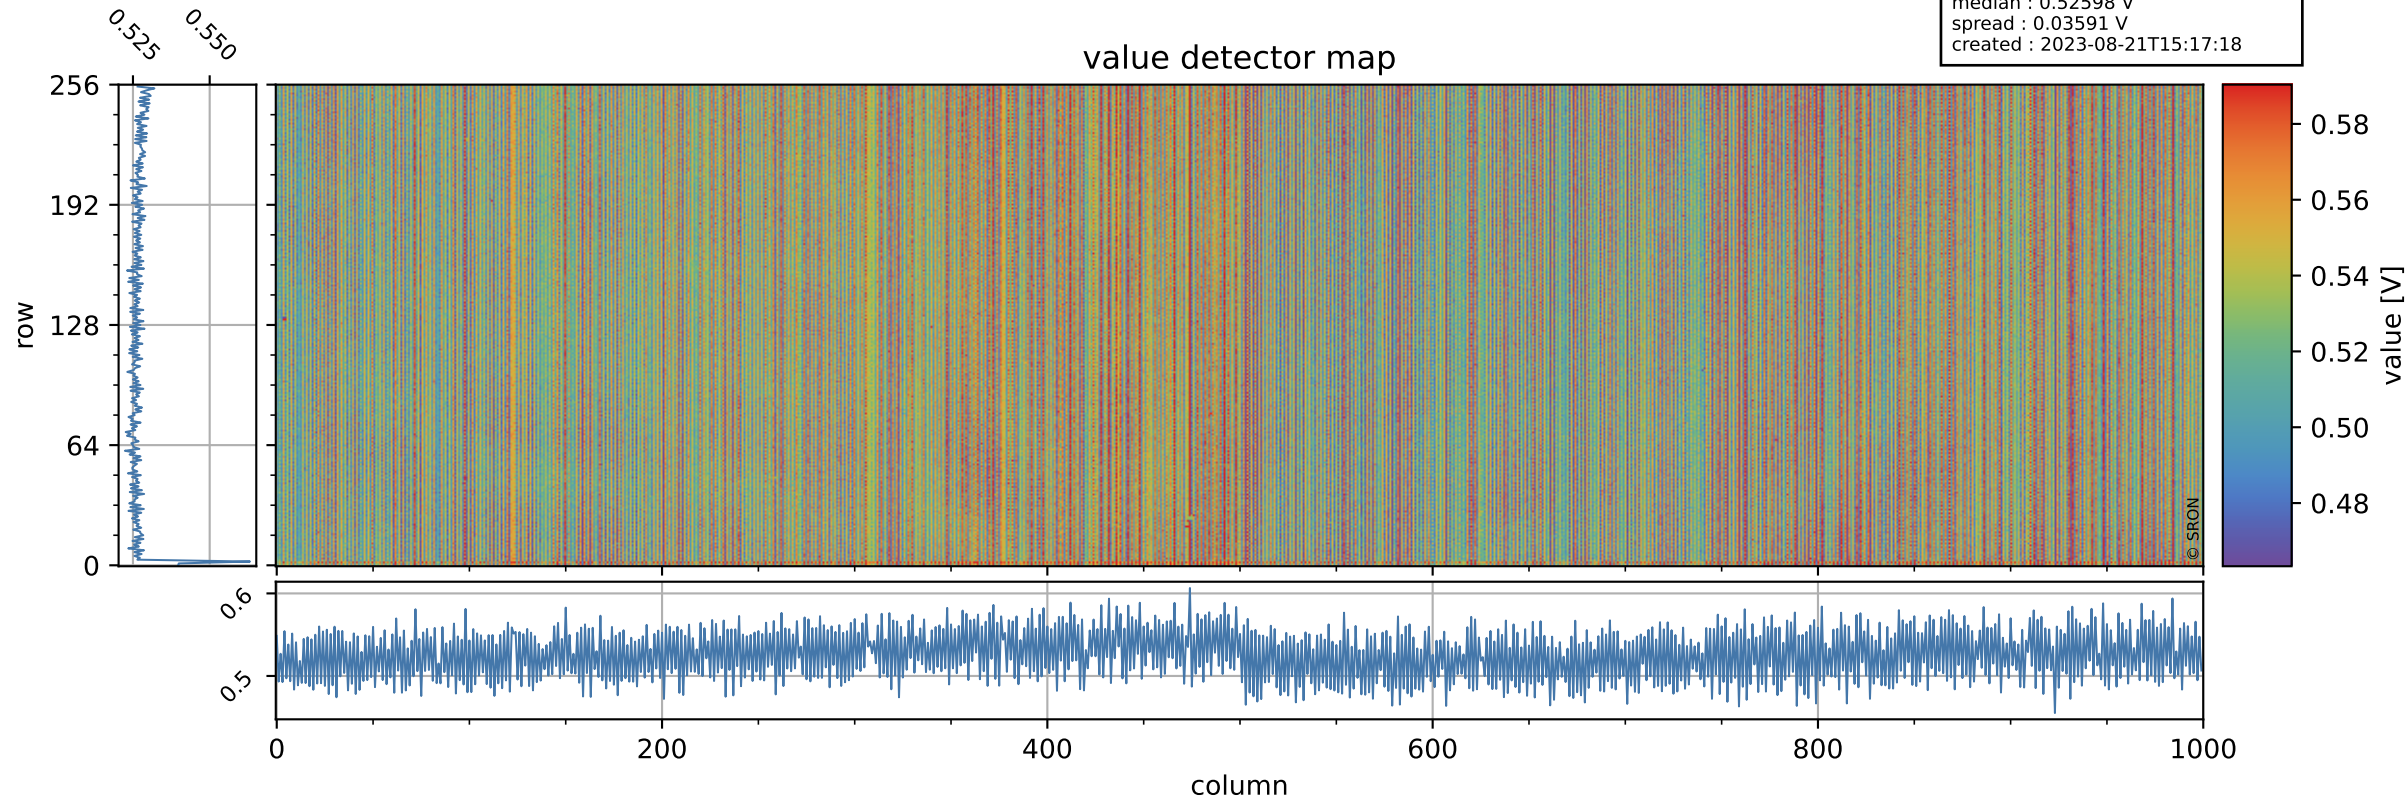

Tropomi SWIR offset (official)

orbits : 19 in [23917, 23962]
coverage : 2022-05-26 / 2022-05-29
median : 0.52598 V
spread : 0.03591 V
created : 2023-08-21T15:17:18

value detector map

Tropomi SWIR offset (official)

orbits : 19 in [23917, 23962]
coverage : 2022-05-26 / 2022-05-29
median : 32.287 μV
spread : 15.746 μV
created : 2023-08-21T15:17:18

Tropomi SWIR offset (official)

orbits : 19 in [23917, 23962]
coverage : 2022-05-26 / 2022-05-29
median : -0.028026 mV
spread : 0.40755 mV
created : 2023-08-21T15:17:18

value compared with SWIR offset CKD

Tropomi SWIR offset (official) ground-tracks of Sentinel-5P

orbits : 19 in [23917, 23962]
coverage : 2022-05-26 / 2022-05-29
created : 2023-08-21T15:17:19

Tropomi SWIR offset (official)

orbits : [2827, 23962]
coverage : 2018-04-30 / 2022-05-29
created : 2023-08-21T15:17:20

trend of detector median & temperatures