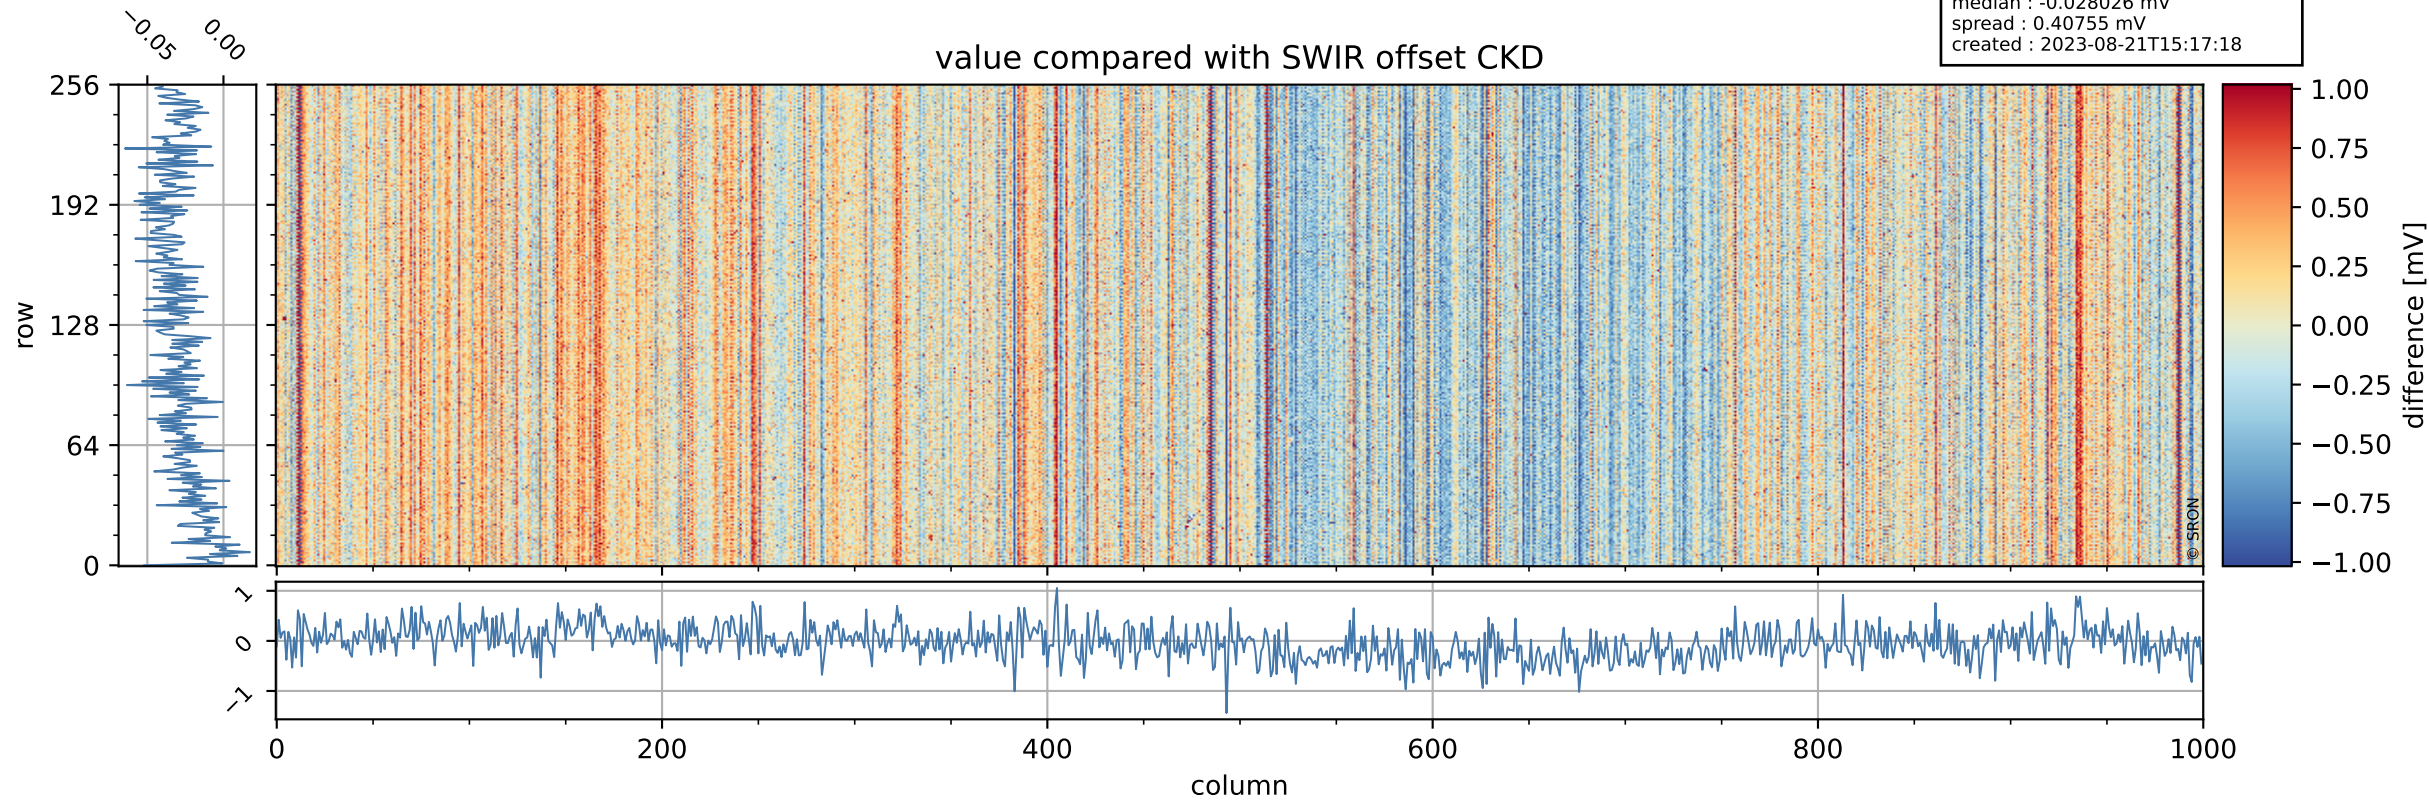

Tropomi SWIR offset (official)

orbits : 19 in [23917, 23962]
coverage : 2022-05-26 / 2022-05-29
median : 0.52598 V
spread : 0.03591 V
created : 2023-08-21T15:17:18

value detector map

Tropomi SWIR offset (official)

orbits : 19 in [23917, 23962]
coverage : 2022-05-26 / 2022-05-29
median : 32.287 μV
spread : 15.746 μV
created : 2023-08-21T15:17:18

Tropomi SWIR offset (official)

orbits : 19 in [23917, 23962]
coverage : 2022-05-26 / 2022-05-29
median : -0.028026 mV
spread : 0.40755 mV
created : 2023-08-21T15:17:18

value compared with SWIR offset CKD

Tropomi SWIR offset (official) ground-tracks of Sentinel-5P

orbits : 19 in [23917, 23962]
coverage : 2022-05-26 / 2022-05-29
created : 2023-08-21T15:17:19

Tropomi SWIR offset (official)

orbits : [2827, 23962]
coverage : 2018-04-30 / 2022-05-29
created : 2023-08-21T15:17:20

trend of detector median & temperatures