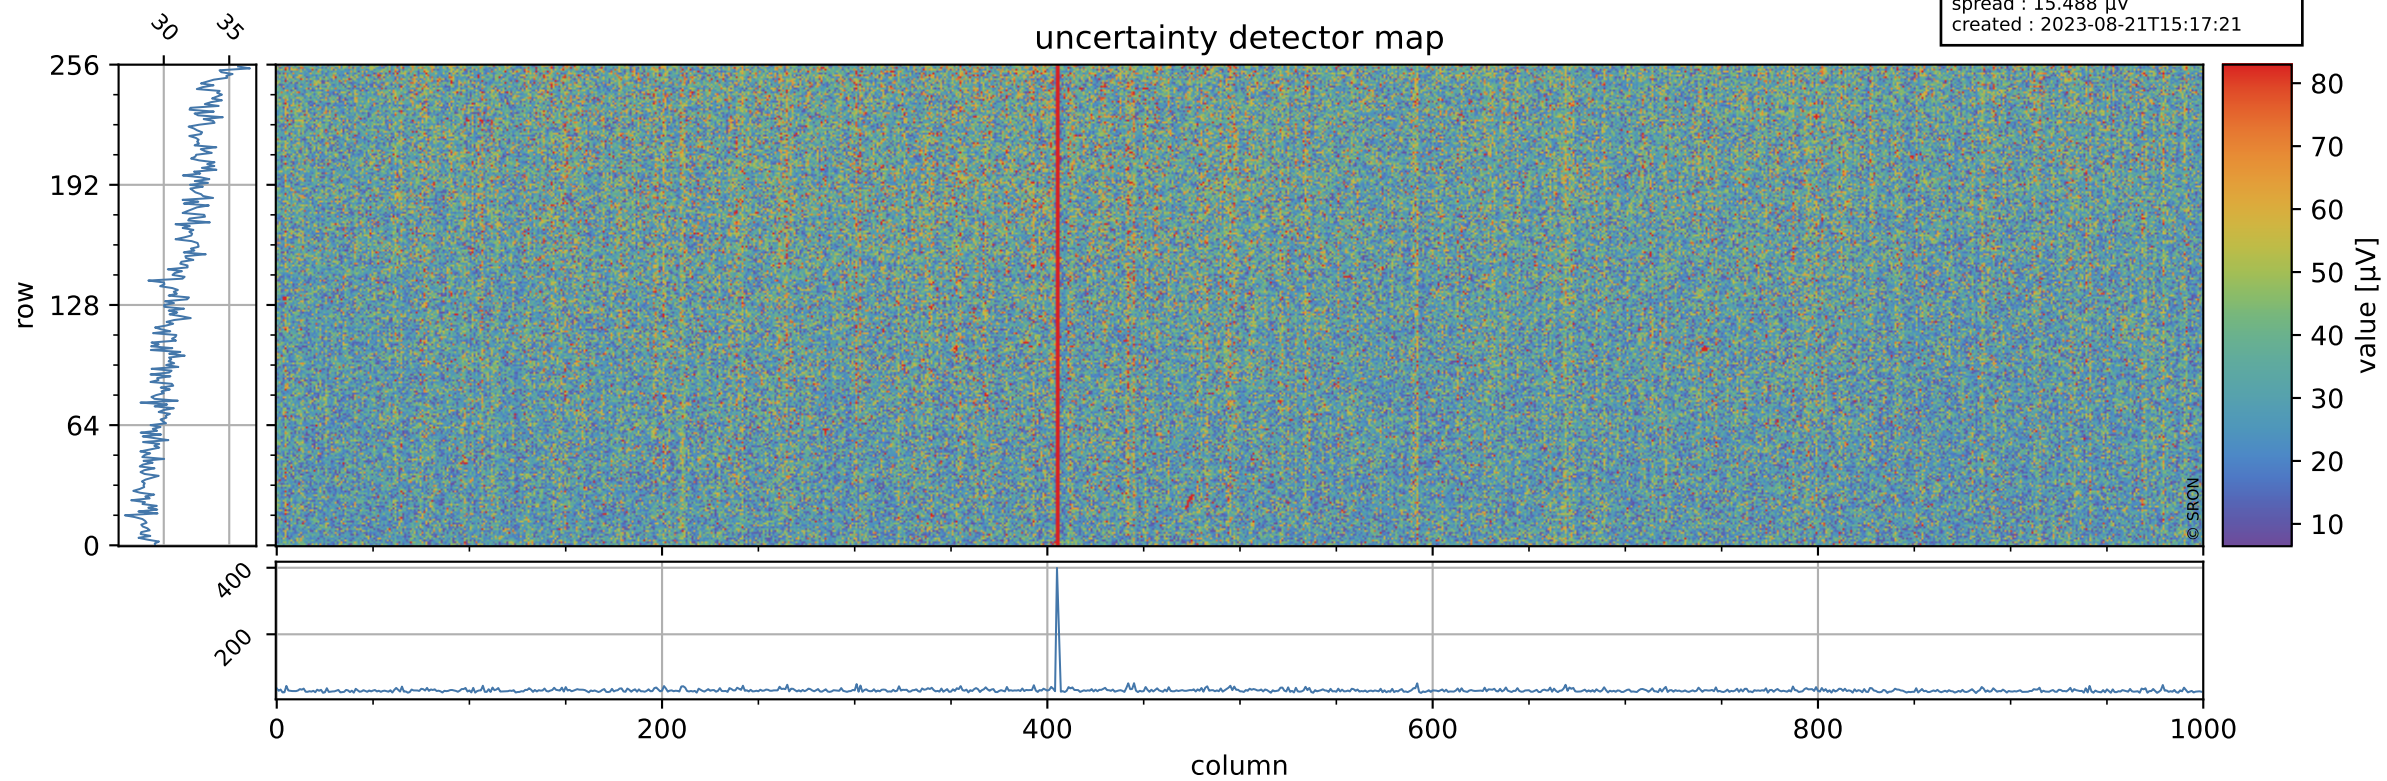

Tropomi SWIR offset (official)

orbits : 20 in [23932, 23977]
coverage : 2022-05-27 / 2022-05-30
median : 0.52596 V
spread : 0.035908 V
created : 2023-08-21T15:17:21

value detector map

Tropomi SWIR offset (official)

orbits : 20 in [23932, 23977]
coverage : 2022-05-27 / 2022-05-30
median : 31.364 μV
spread : 15.488 μV
created : 2023-08-21T15:17:21

Tropomi SWIR offset (official)

orbits : 20 in [23932, 23977]
coverage : 2022-05-27 / 2022-05-30
median : -0.04815 mV
spread : 0.40738 mV
created : 2023-08-21T15:17:22

value compared with SWIR offset CKD

Tropomi SWIR offset (official) ground-tracks of Sentinel-5P

orbits : 20 in [23932, 23977]
coverage : 2022-05-27 / 2022-05-30
created : 2023-08-21T15:17:22

Tropomi SWIR offset (official)

orbits : [2827, 23977]
coverage : 2018-04-30 / 2022-05-30
created : 2023-08-21T15:17:23

trend of detector median & temperatures