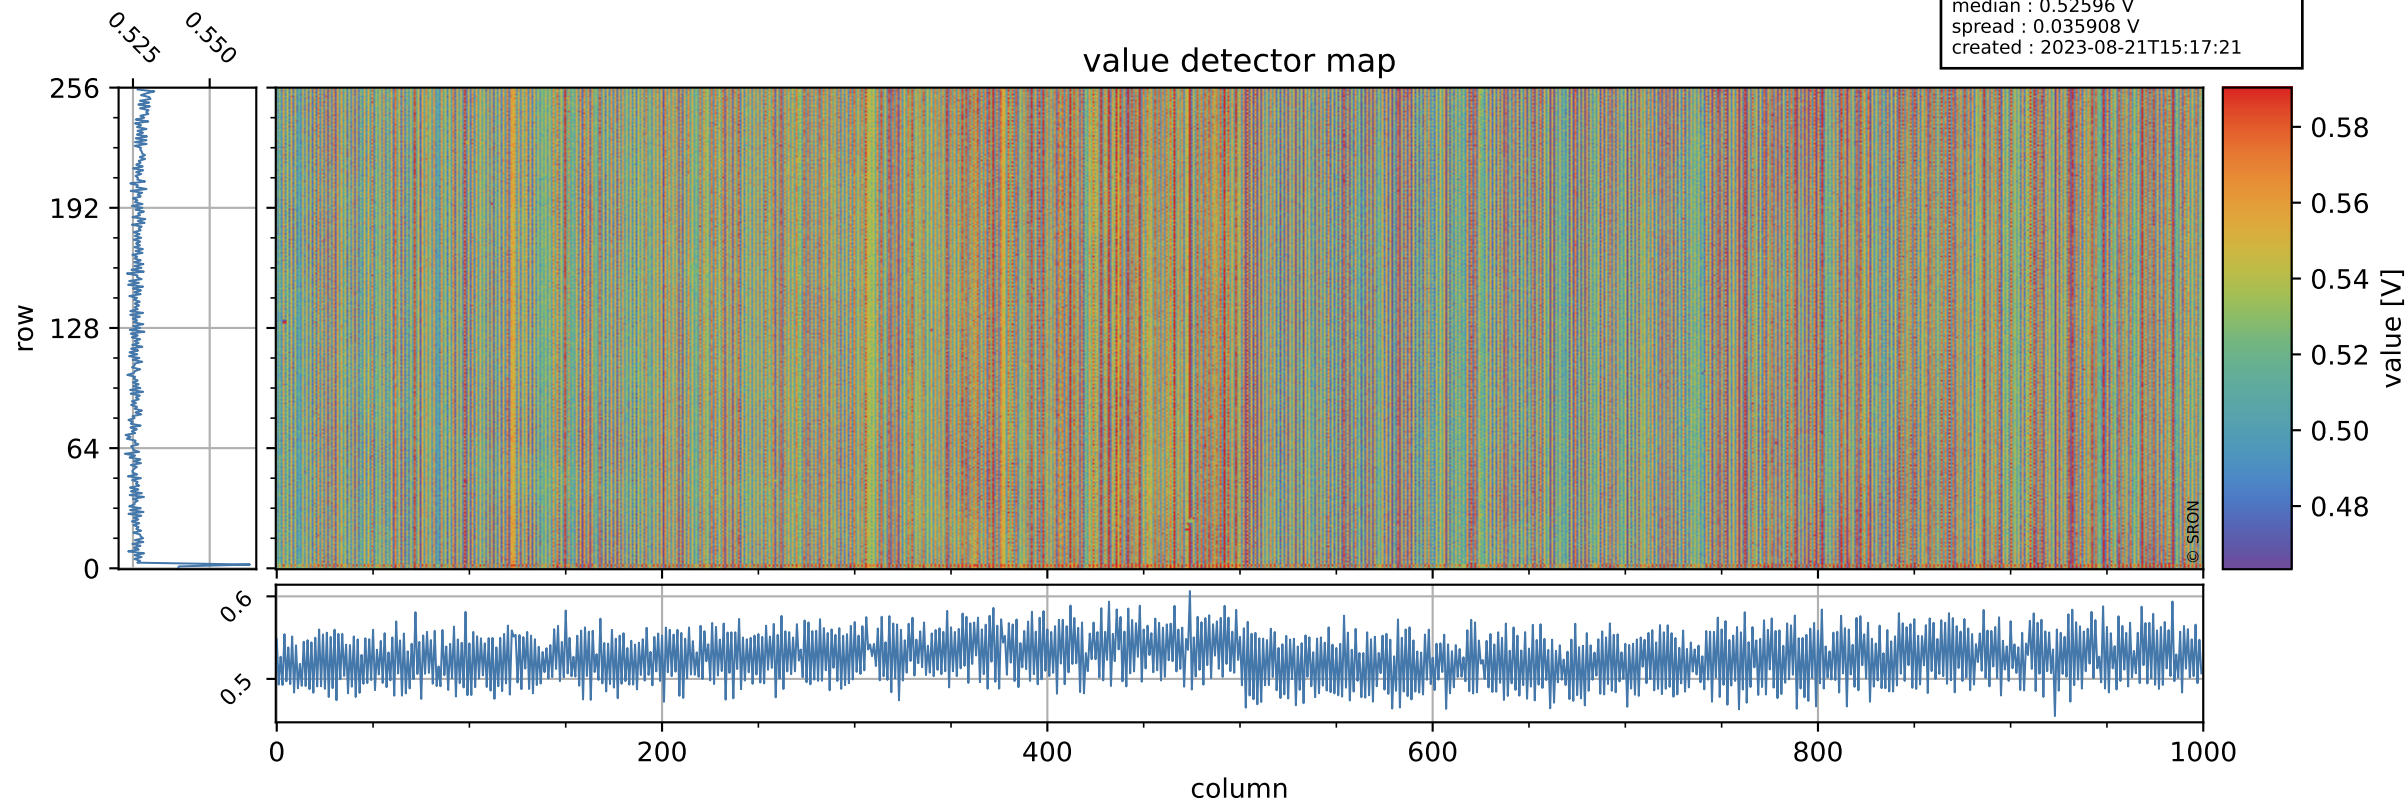

Tropomi SWIR offset (official)

orbits : 20 in [23932, 23977]
coverage : 2022-05-27 / 2022-05-30
median : 0.52596 V
spread : 0.035908 V
created : 2023-08-21T15:17:21

value detector map

Tropomi SWIR offset (official)

orbits : 20 in [23932, 23977]
coverage : 2022-05-27 / 2022-05-30
median : 31.364 μV
spread : 15.488 μV
created : 2023-08-21T15:17:21

Tropomi SWIR offset (official)

orbits : 20 in [23932, 23977]
coverage : 2022-05-27 / 2022-05-30
median : -0.04815 mV
spread : 0.40738 mV
created : 2023-08-21T15:17:22

value compared with SWIR offset CKD

Tropomi SWIR offset (official) ground-tracks of Sentinel-5P

orbits : 20 in [23932, 23977]
coverage : 2022-05-27 / 2022-05-30
created : 2023-08-21T15:17:22

Tropomi SWIR offset (official)

orbits : [2827, 23977]
coverage : 2018-04-30 / 2022-05-30
created : 2023-08-21T15:17:23

trend of detector median & temperatures