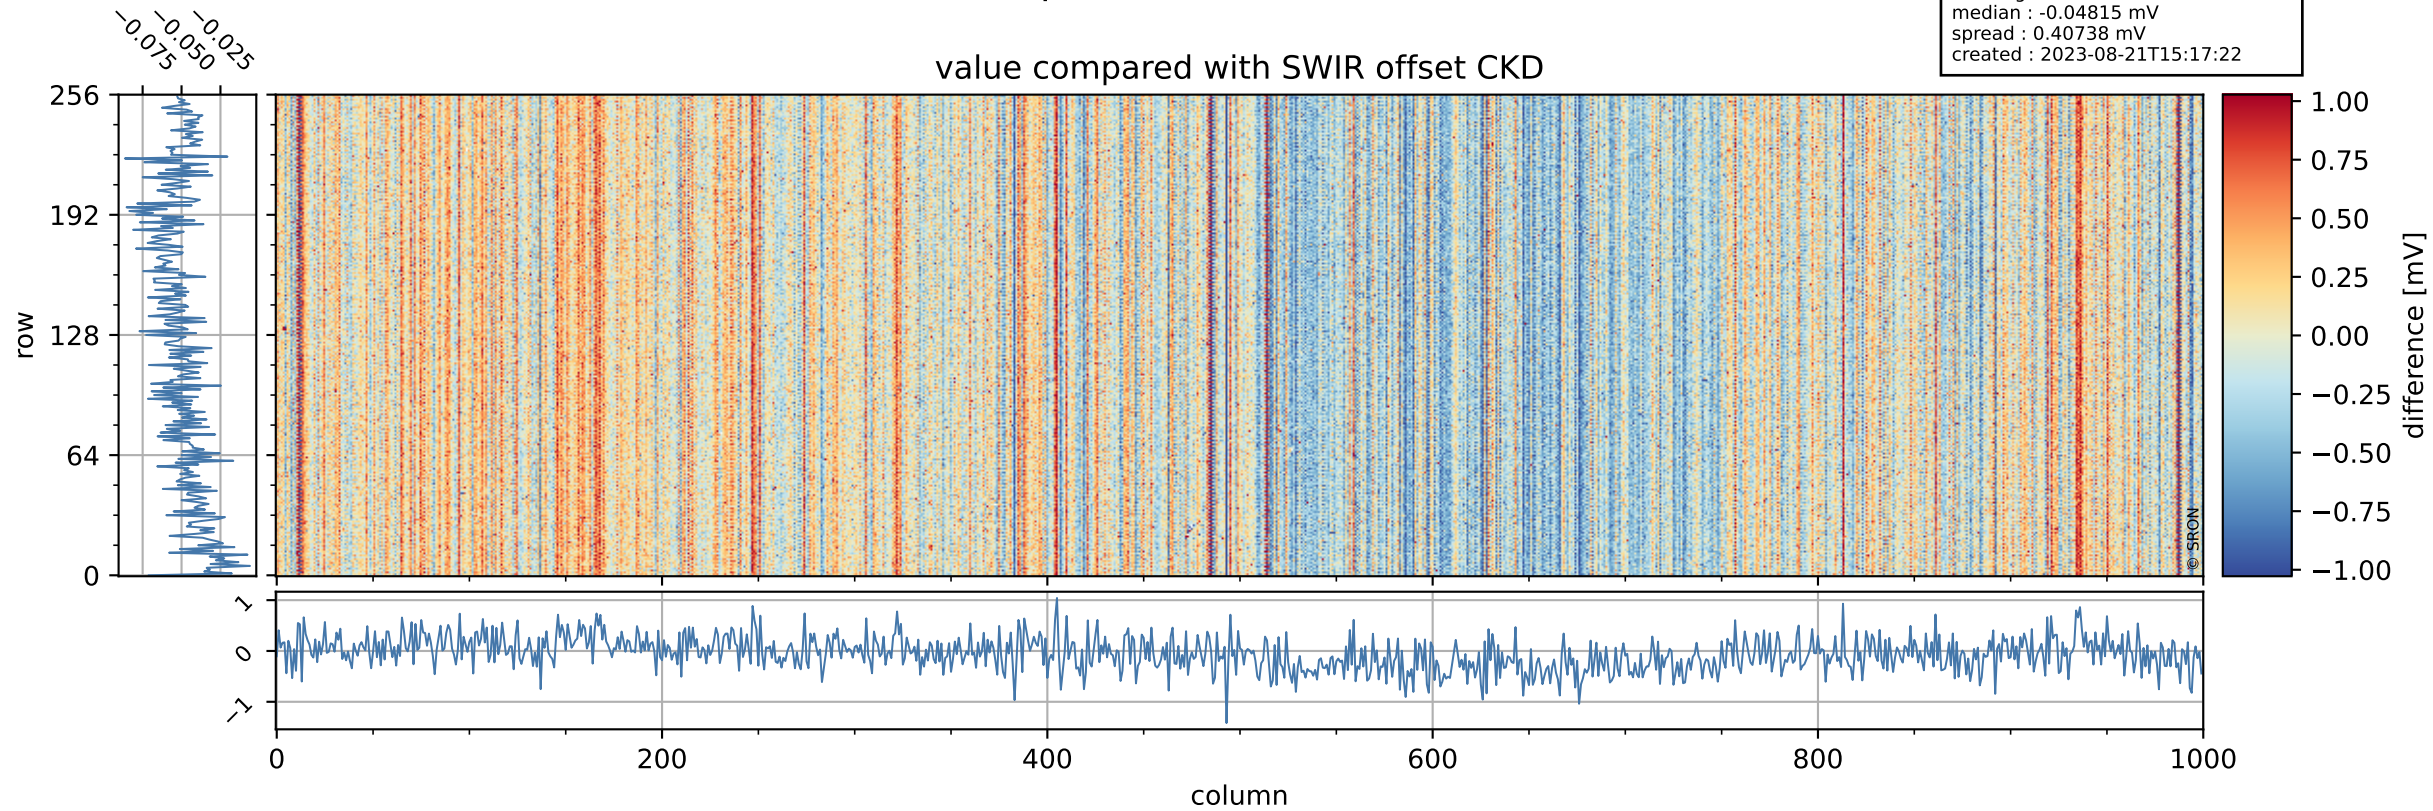

Tropomi SWIR offset (official)

orbits : 20 in [23932, 23977]
coverage : 2022-05-27 / 2022-05-30
median : 0.52596 V
spread : 0.035908 V
created : 2023-08-21T15:17:21

value detector map

Tropomi SWIR offset (official)

orbits : 20 in [23932, 23977]
coverage : 2022-05-27 / 2022-05-30
median : 31.364 μV
spread : 15.488 μV
created : 2023-08-21T15:17:21

Tropomi SWIR offset (official)

orbits : 20 in [23932, 23977]
coverage : 2022-05-27 / 2022-05-30
median : -0.04815 mV
spread : 0.40738 mV
created : 2023-08-21T15:17:22

value compared with SWIR offset CKD

Tropomi SWIR offset (official) ground-tracks of Sentinel-5P

orbits : 20 in [23932, 23977]
coverage : 2022-05-27 / 2022-05-30
created : 2023-08-21T15:17:22

Tropomi SWIR offset (official)

orbits : [2827, 23977]
coverage : 2018-04-30 / 2022-05-30
created : 2023-08-21T15:17:23

trend of detector median & temperatures