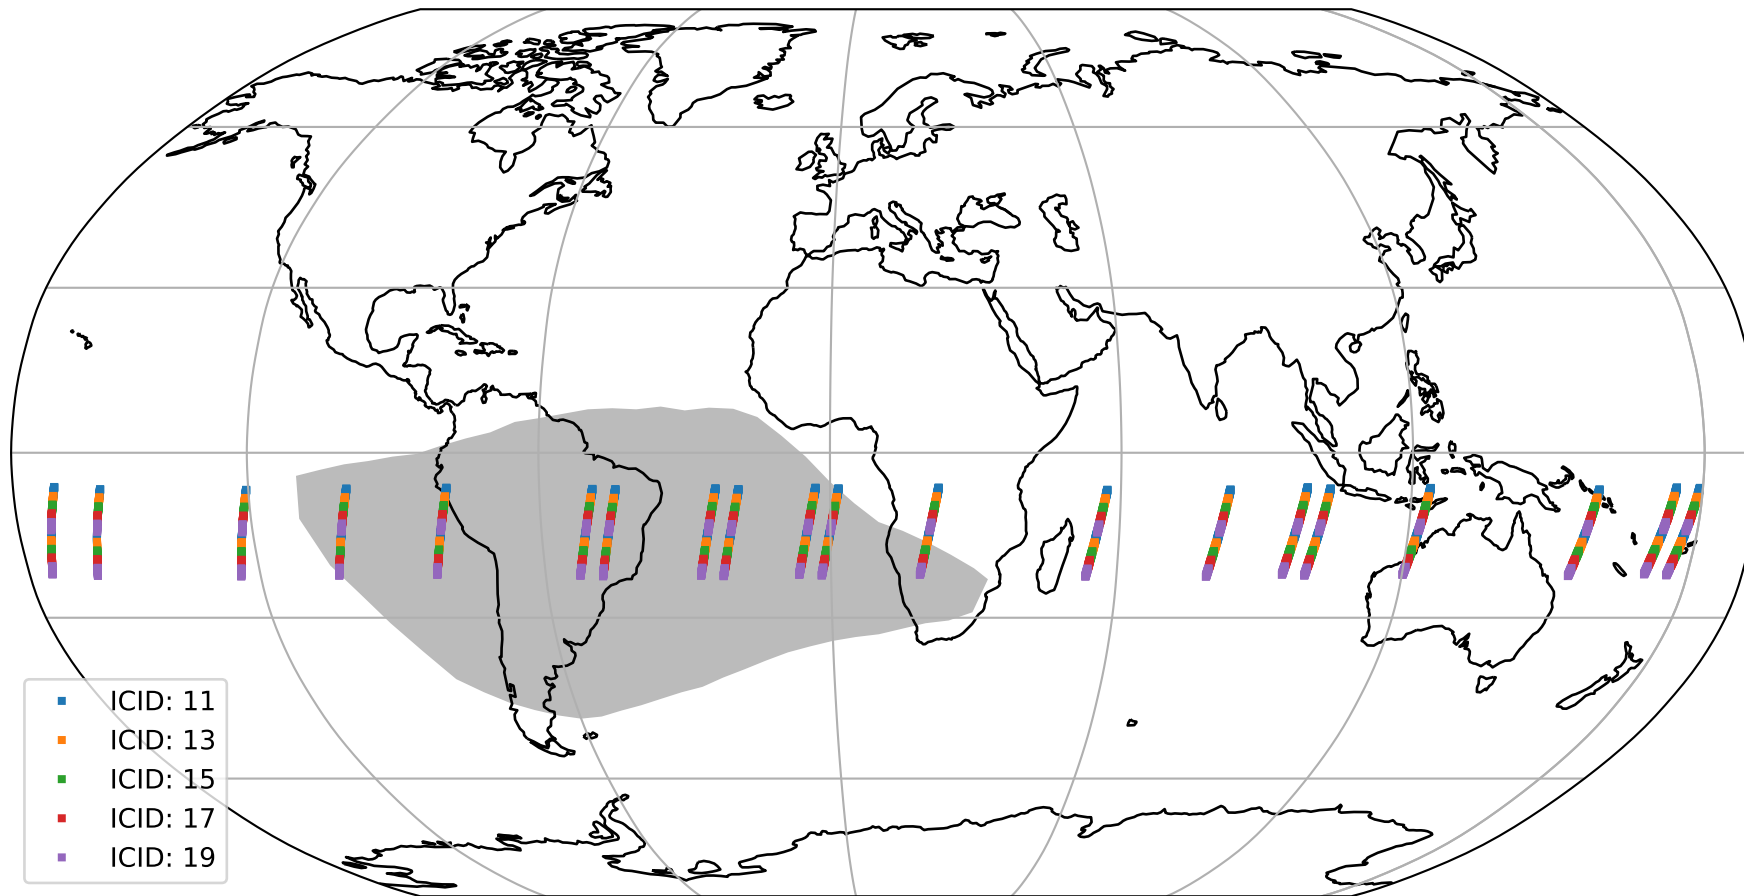

Tropomi SWIR offset (official)

orbits : 20 in [23932, 23977]
coverage : 2022-05-27 / 2022-05-30
median : 0.52596 V
spread : 0.035908 V
created : 2023-08-21T15:17:21

value detector map

Tropomi SWIR offset (official)

orbits : 20 in [23932, 23977]
coverage : 2022-05-27 / 2022-05-30
median : 31.364 μV
spread : 15.488 μV
created : 2023-08-21T15:17:21

Tropomi SWIR offset (official)

orbits : 20 in [23932, 23977]
coverage : 2022-05-27 / 2022-05-30
median : -0.04815 mV
spread : 0.40738 mV
created : 2023-08-21T15:17:22

value compared with SWIR offset CKD

Tropomi SWIR offset (official) ground-tracks of Sentinel-5P

orbits : 20 in [23932, 23977]
coverage : 2022-05-27 / 2022-05-30
created : 2023-08-21T15:17:22

Tropomi SWIR offset (official)

orbits : [2827, 23977]
coverage : 2018-04-30 / 2022-05-30
created : 2023-08-21T15:17:23

trend of detector median & temperatures