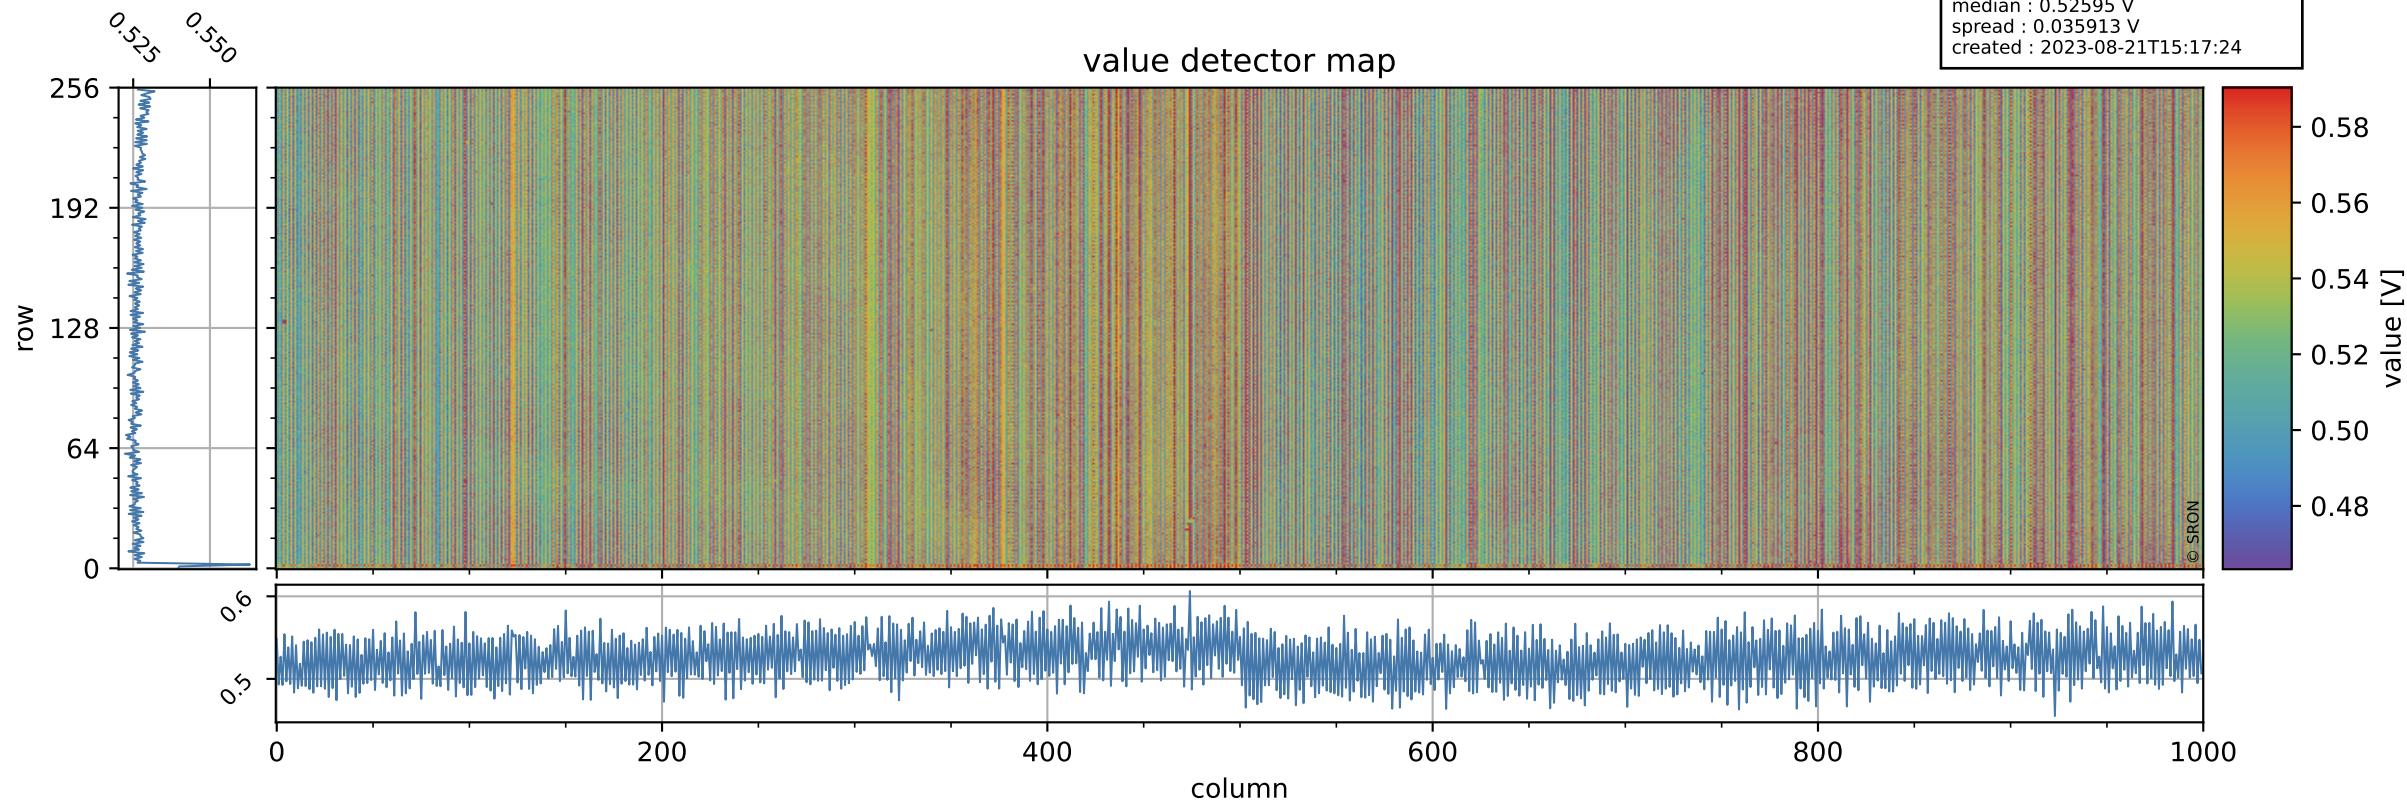

Tropomi SWIR offset (official)

orbits : 19 in [23947, 23992]
coverage : 2022-05-28 / 2022-05-31
median : 0.52595 V
spread : 0.035913 V
created : 2023-08-21T15:17:24

value detector map

Tropomi SWIR offset (official)

orbits : 19 in [23947, 23992]
coverage : 2022-05-28 / 2022-05-31
median : 31.997 μV
spread : 15.885 μV
created : 2023-08-21T15:17:25

Tropomi SWIR offset (official)

orbits : 19 in [23947, 23992]
coverage : 2022-05-28 / 2022-05-31
median : -0.064886 mV
spread : 0.41198 mV
created : 2023-08-21T15:17:25

value compared with SWIR offset CKD

Tropomi SWIR offset (official) ground-tracks of Sentinel-5P

orbits : 19 in [23947, 23992]
coverage : 2022-05-28 / 2022-05-31
created : 2023-08-21T15:17:25

Tropomi SWIR offset (official)

orbits : [2827, 23992]
coverage : 2018-04-30 / 2022-05-31
created : 2023-08-21T15:17:26

trend of detector median & temperatures