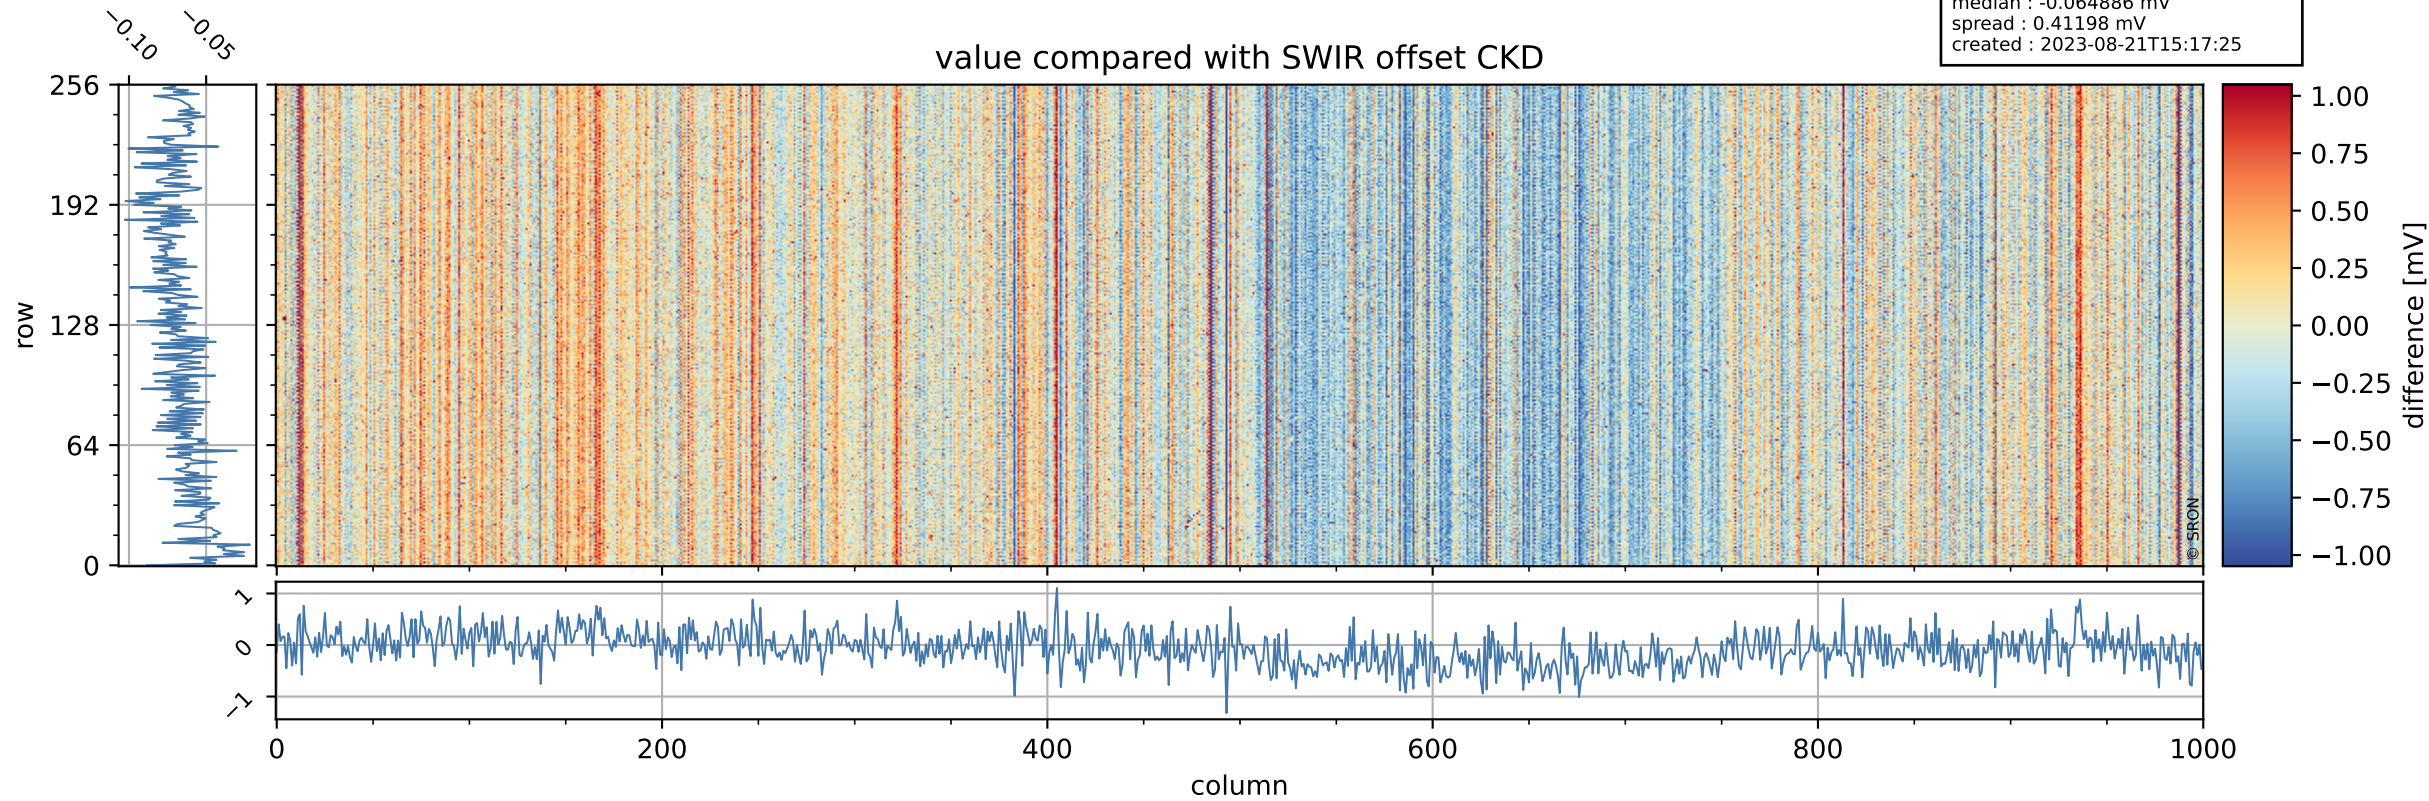

Tropomi SWIR offset (official)

orbits : 19 in [23947, 23992]
coverage : 2022-05-28 / 2022-05-31
median : 0.52595 V
spread : 0.035913 V
created : 2023-08-21T15:17:24

value detector map

Tropomi SWIR offset (official)

orbits : 19 in [23947, 23992]
coverage : 2022-05-28 / 2022-05-31
median : 31.997 μV
spread : 15.885 μV
created : 2023-08-21T15:17:25

Tropomi SWIR offset (official)

orbits : 19 in [23947, 23992]
coverage : 2022-05-28 / 2022-05-31
median : -0.064886 mV
spread : 0.41198 mV
created : 2023-08-21T15:17:25

value compared with SWIR offset CKD

Tropomi SWIR offset (official) ground-tracks of Sentinel-5P

orbits : 19 in [23947, 23992]
coverage : 2022-05-28 / 2022-05-31
created : 2023-08-21T15:17:25

Tropomi SWIR offset (official)

orbits : [2827, 23992]
coverage : 2018-04-30 / 2022-05-31
created : 2023-08-21T15:17:26

trend of detector median & temperatures