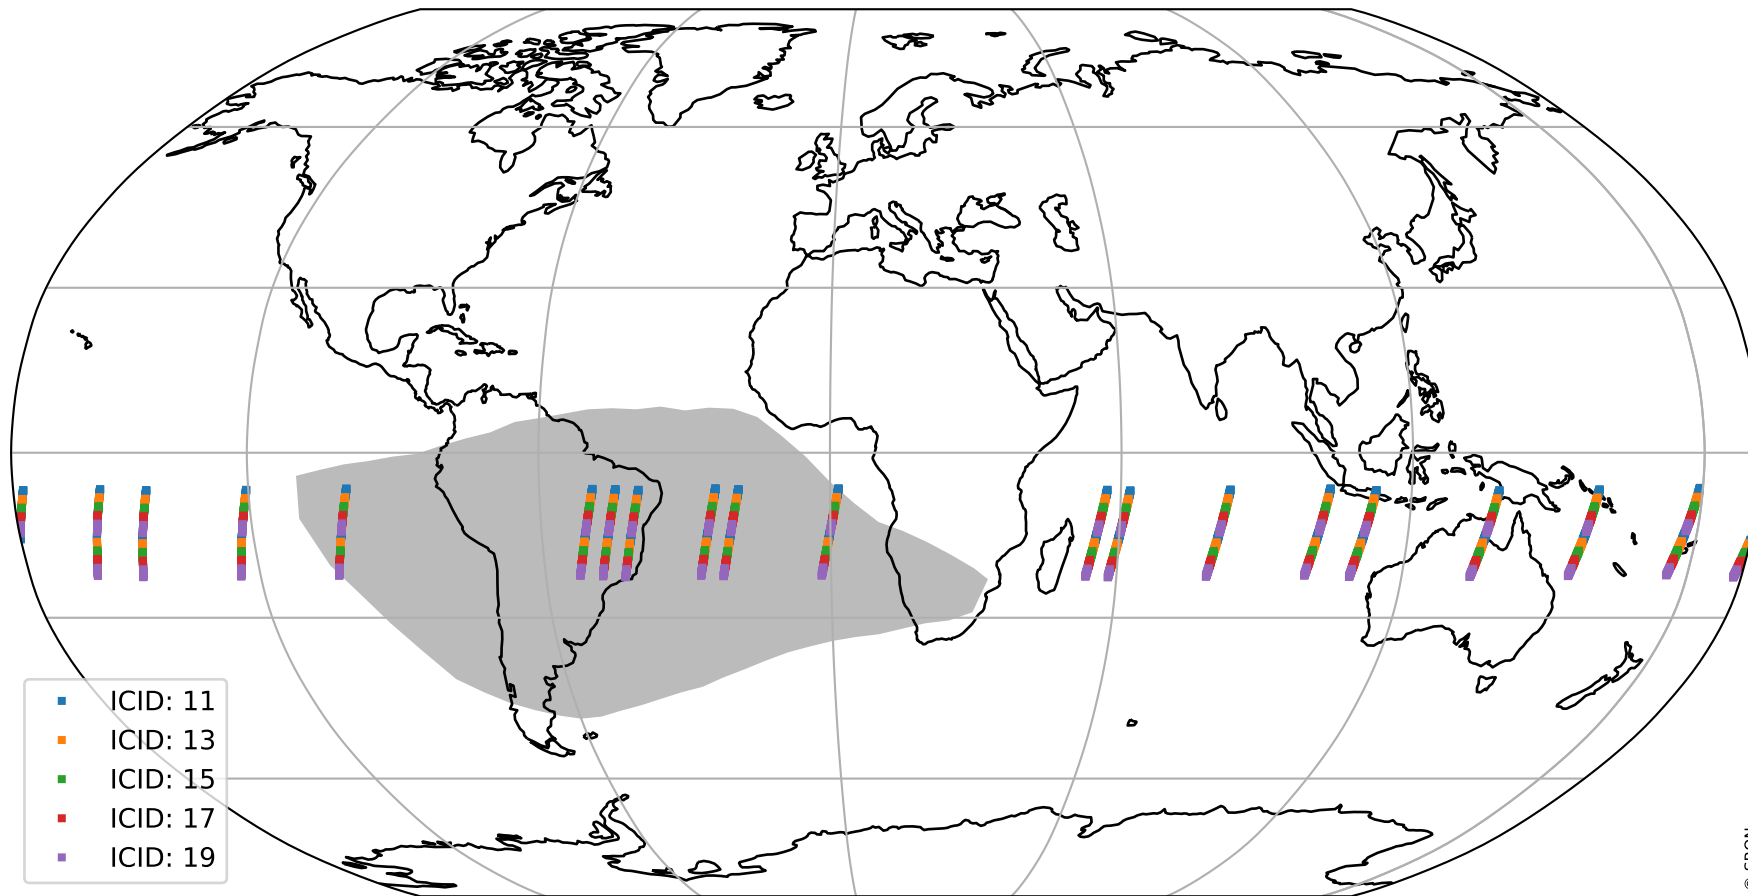

Tropomi SWIR offset (official)

orbits : 19 in [23947, 23992]
coverage : 2022-05-28 / 2022-05-31
median : 0.52595 V
spread : 0.035913 V
created : 2023-08-21T15:17:24

value detector map

Tropomi SWIR offset (official)

orbits : 19 in [23947, 23992]
coverage : 2022-05-28 / 2022-05-31
median : 31.997 μV
spread : 15.885 μV
created : 2023-08-21T15:17:25

Tropomi SWIR offset (official)

orbits : 19 in [23947, 23992]
coverage : 2022-05-28 / 2022-05-31
median : -0.064886 mV
spread : 0.41198 mV
created : 2023-08-21T15:17:25

value compared with SWIR offset CKD

Tropomi SWIR offset (official) ground-tracks of Sentinel-5P

orbits : 19 in [23947, 23992]
coverage : 2022-05-28 / 2022-05-31
created : 2023-08-21T15:17:25

Tropomi SWIR offset (official)

orbits : [2827, 23992]
coverage : 2018-04-30 / 2022-05-31
created : 2023-08-21T15:17:26

trend of detector median & temperatures