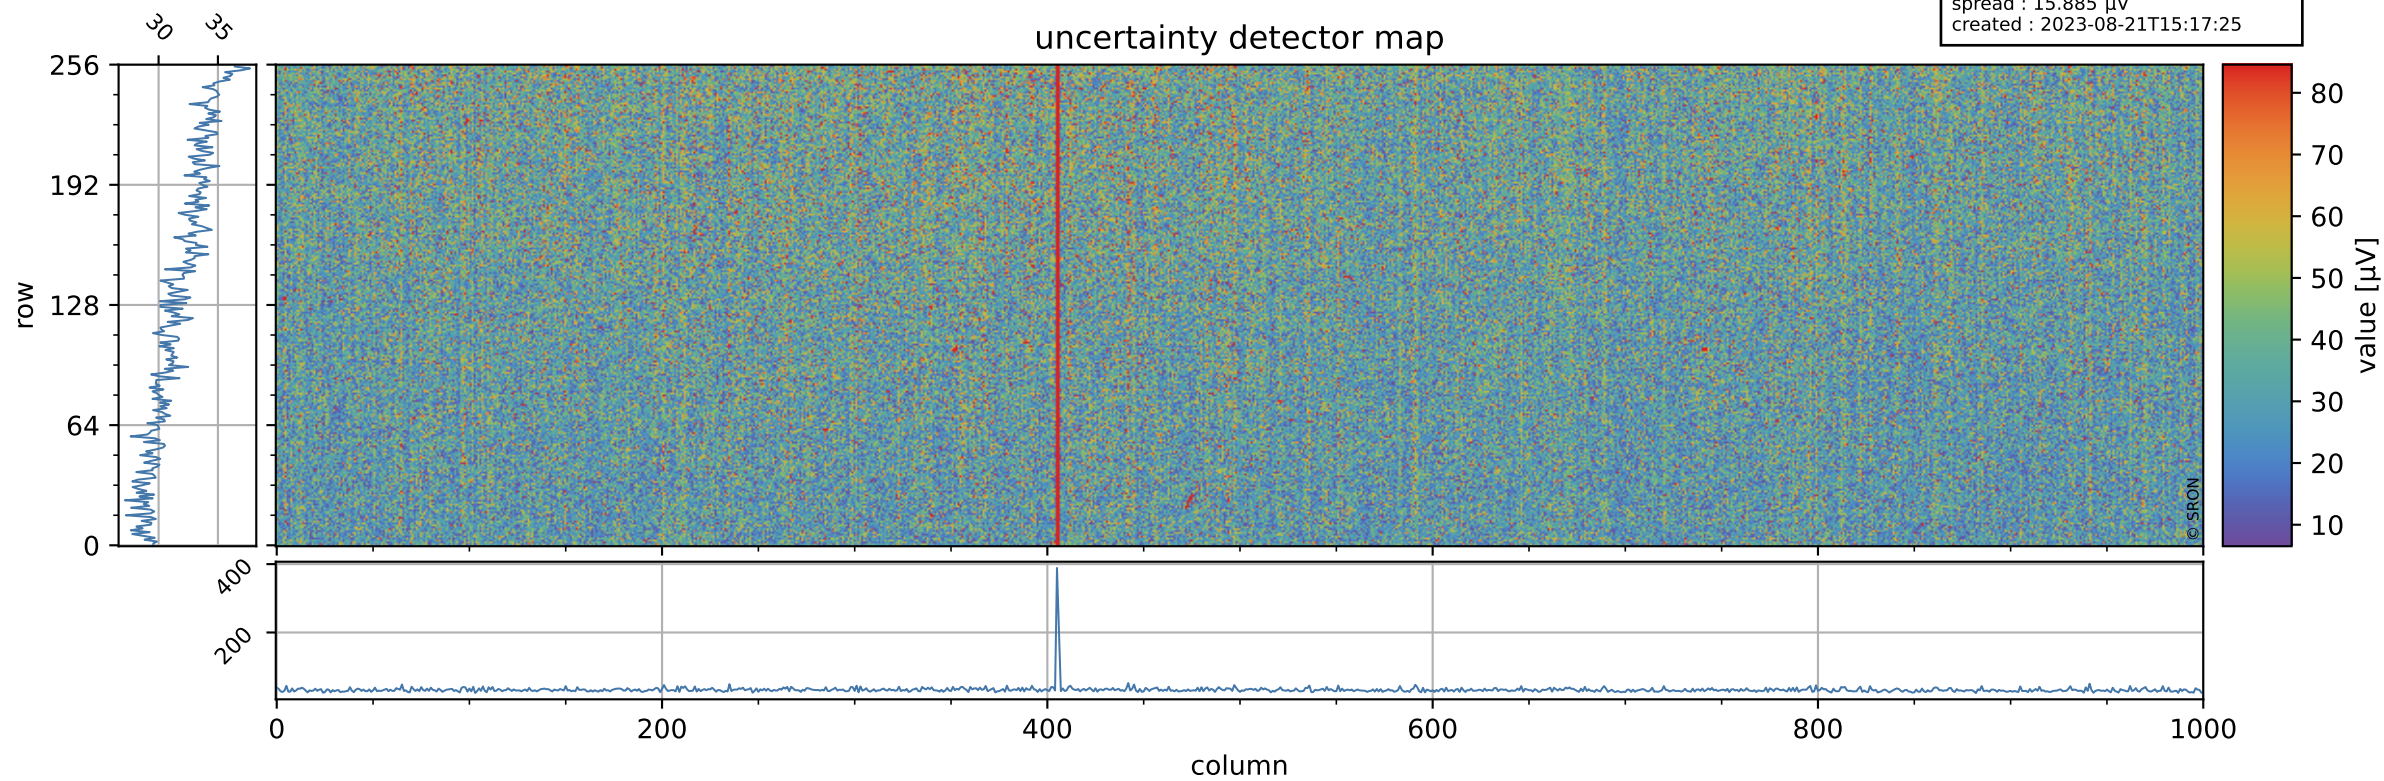

Tropomi SWIR offset (official)

orbits : 19 in [23947, 23992]
coverage : 2022-05-28 / 2022-05-31
median : 0.52595 V
spread : 0.035913 V
created : 2023-08-21T15:17:24

value detector map

Tropomi SWIR offset (official)

orbits : 19 in [23947, 23992]
coverage : 2022-05-28 / 2022-05-31
median : 31.997 μV
spread : 15.885 μV
created : 2023-08-21T15:17:25

Tropomi SWIR offset (official)

orbits : 19 in [23947, 23992]
coverage : 2022-05-28 / 2022-05-31
median : -0.064886 mV
spread : 0.41198 mV
created : 2023-08-21T15:17:25

value compared with SWIR offset CKD

Tropomi SWIR offset (official) ground-tracks of Sentinel-5P

orbits : 19 in [23947, 23992]
coverage : 2022-05-28 / 2022-05-31
created : 2023-08-21T15:17:25

Tropomi SWIR offset (official)

orbits : [2827, 23992]
coverage : 2018-04-30 / 2022-05-31
created : 2023-08-21T15:17:26

trend of detector median & temperatures