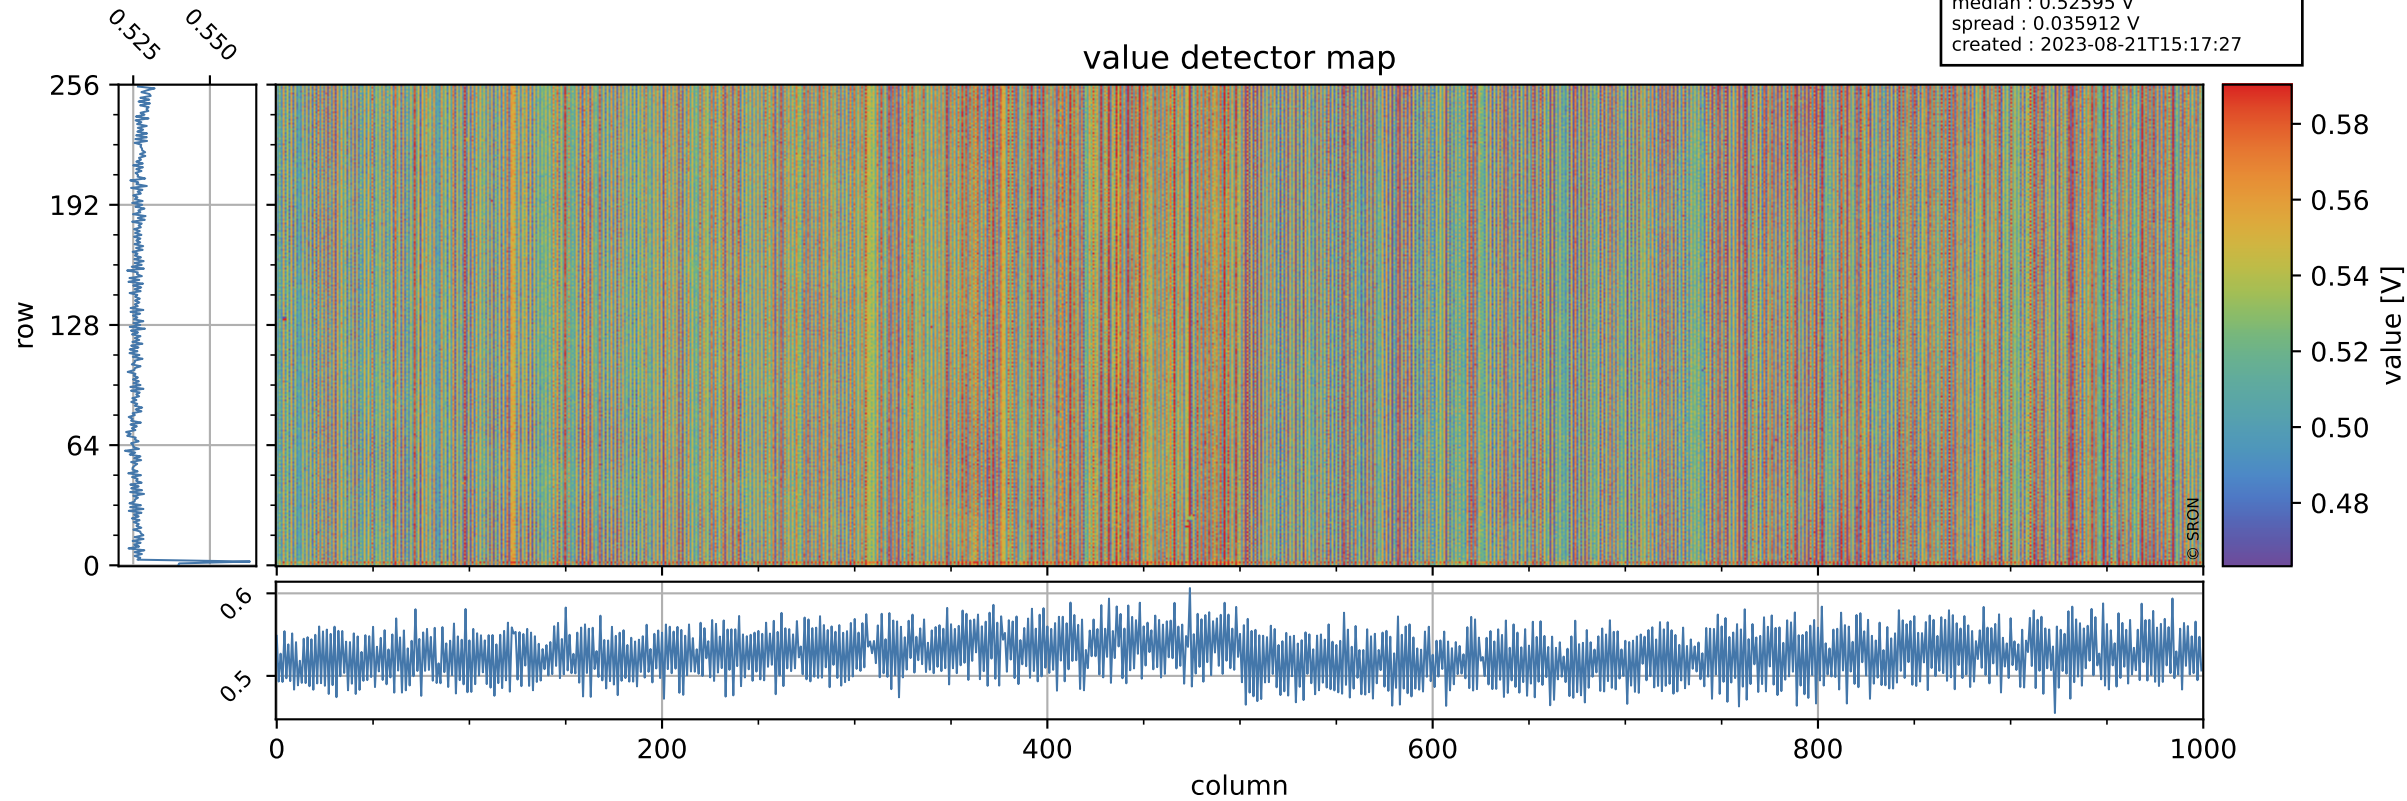

Tropomi SWIR offset (official)

orbits : 20 in [23962, 24007]
coverage : 2022-05-29 / 2022-06-01
median : 0.52595 V
spread : 0.035912 V
created : 2023-08-21T15:17:27

value detector map

Tropomi SWIR offset (official)

orbits : 20 in [23962, 24007]
coverage : 2022-05-29 / 2022-06-01
median : 29.956 μV
spread : 15.131 μV
created : 2023-08-21T15:17:28

Tropomi SWIR offset (official)

orbits : 20 in [23962, 24007]
coverage : 2022-05-29 / 2022-06-01
median : -0.063632 mV
spread : 0.41105 mV
created : 2023-08-21T15:17:28

value compared with SWIR offset CKD

Tropomi SWIR offset (official) ground-tracks of Sentinel-5P

orbits : 20 in [23962, 24007]
coverage : 2022-05-29 / 2022-06-01
created : 2023-08-21T15:17:29

Tropomi SWIR offset (official)

orbits : [2827, 24007]
coverage : 2018-04-30 / 2022-06-01
created : 2023-08-21T15:17:30

trend of detector median & temperatures