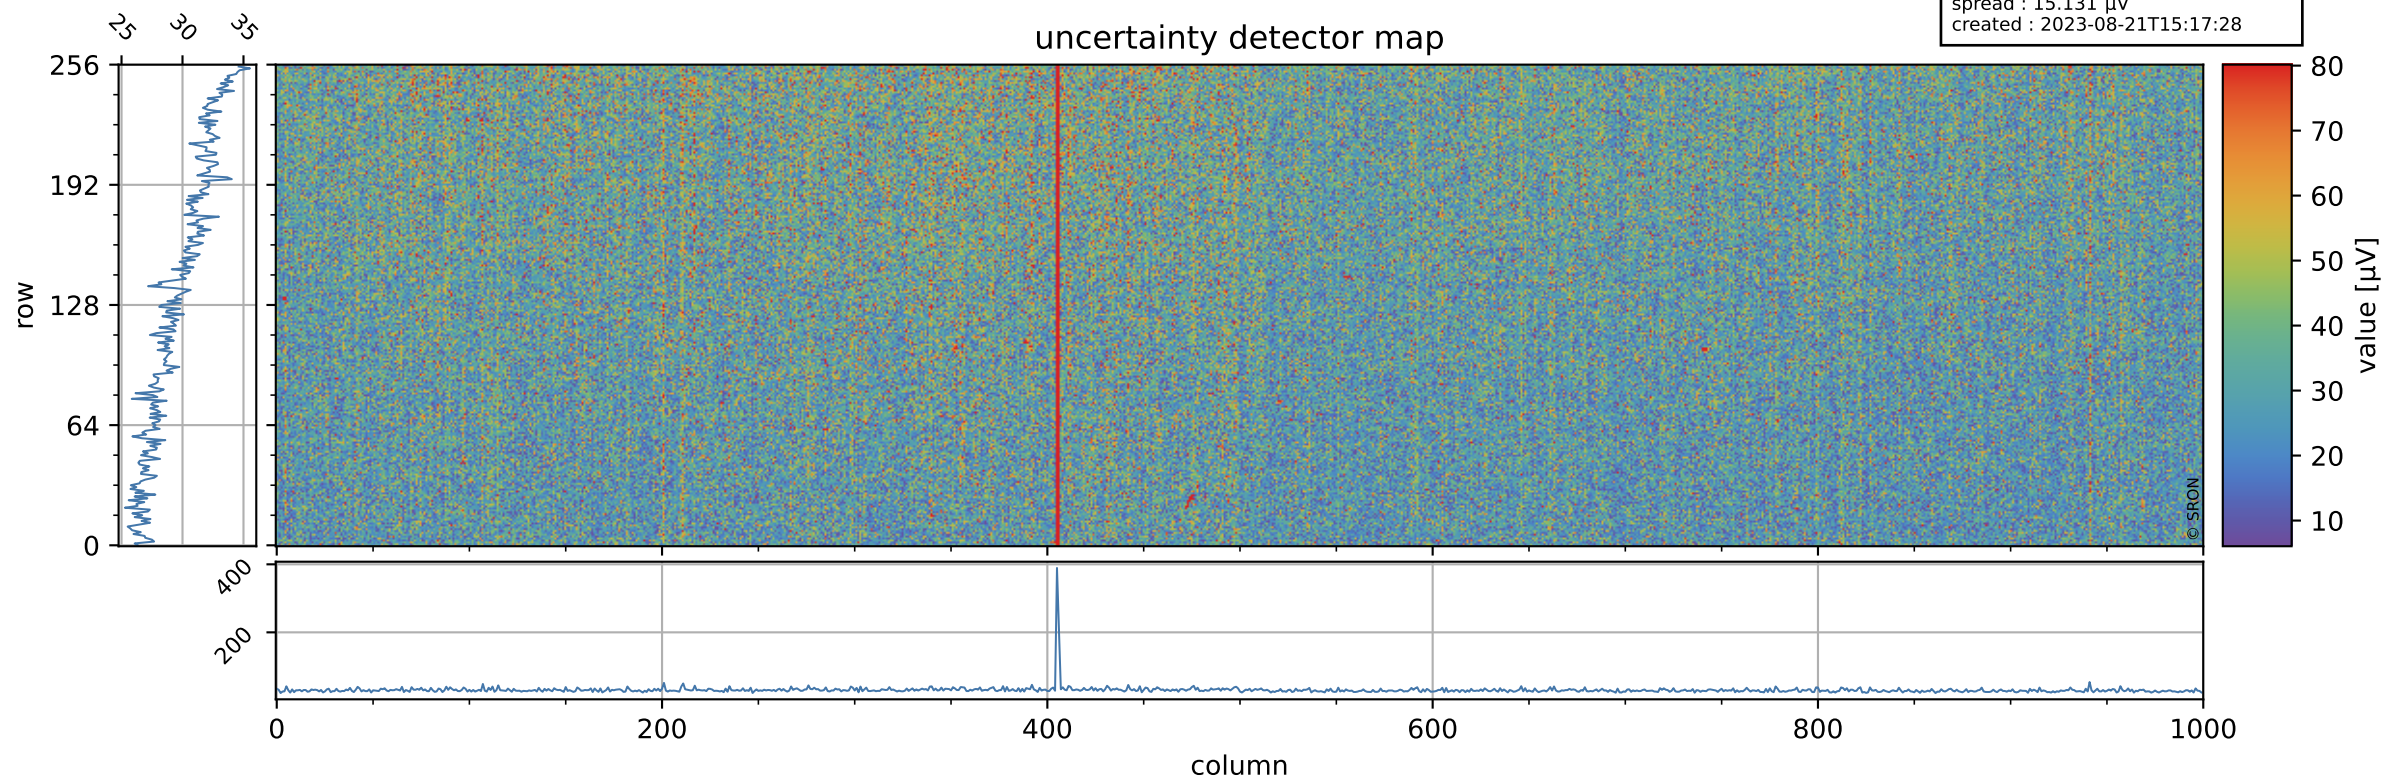

Tropomi SWIR offset (official)

orbits : 20 in [23962, 24007]
coverage : 2022-05-29 / 2022-06-01
median : 0.52595 V
spread : 0.035912 V
created : 2023-08-21T15:17:27

value detector map

Tropomi SWIR offset (official)

orbits : 20 in [23962, 24007]
coverage : 2022-05-29 / 2022-06-01
median : 29.956 μV
spread : 15.131 μV
created : 2023-08-21T15:17:28

Tropomi SWIR offset (official)

orbits : 20 in [23962, 24007]
coverage : 2022-05-29 / 2022-06-01
median : -0.063632 mV
spread : 0.41105 mV
created : 2023-08-21T15:17:28

value compared with SWIR offset CKD

Tropomi SWIR offset (official) ground-tracks of Sentinel-5P

orbits : 20 in [23962, 24007]
coverage : 2022-05-29 / 2022-06-01
created : 2023-08-21T15:17:29

Tropomi SWIR offset (official)

orbits : [2827, 24007]
coverage : 2018-04-30 / 2022-06-01
created : 2023-08-21T15:17:30

trend of detector median & temperatures