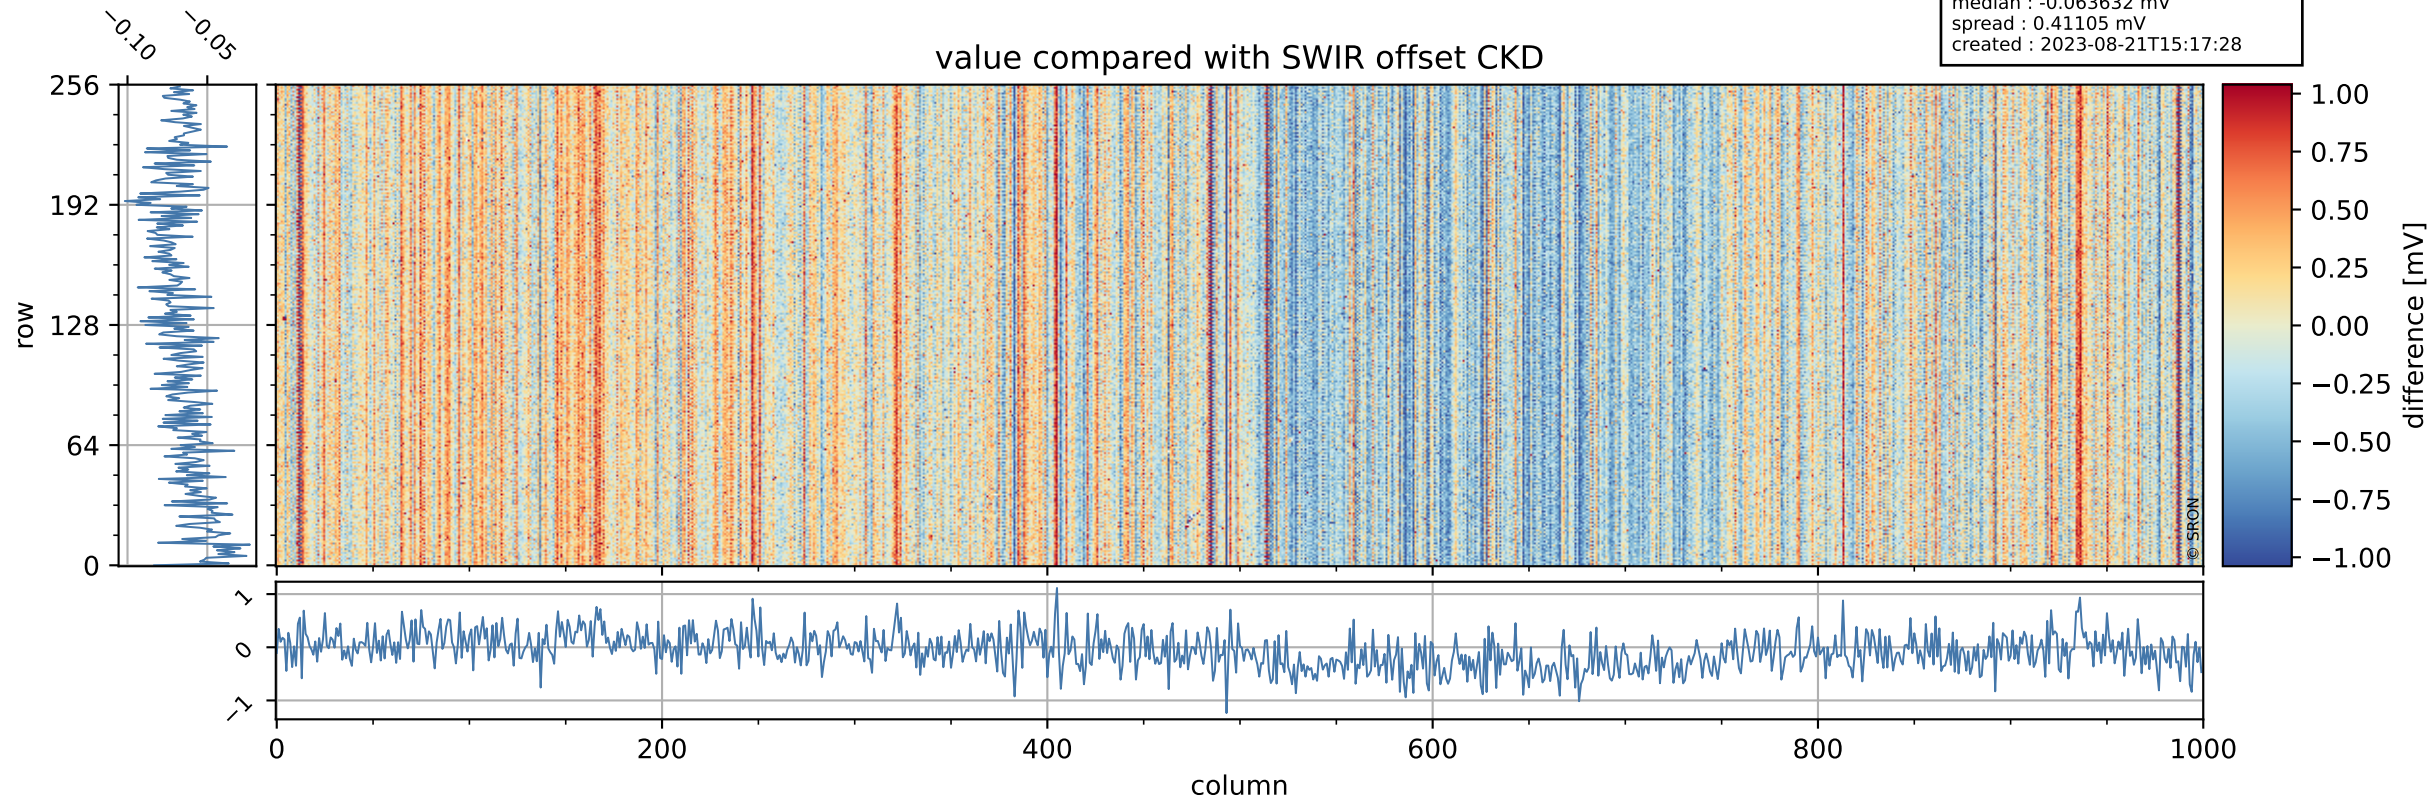

Tropomi SWIR offset (official)

orbits : 20 in [23962, 24007]
coverage : 2022-05-29 / 2022-06-01
median : 0.52595 V
spread : 0.035912 V
created : 2023-08-21T15:17:27

value detector map

Tropomi SWIR offset (official)

orbits : 20 in [23962, 24007]
coverage : 2022-05-29 / 2022-06-01
median : 29.956 μV
spread : 15.131 μV
created : 2023-08-21T15:17:28

Tropomi SWIR offset (official)

orbits : 20 in [23962, 24007]
coverage : 2022-05-29 / 2022-06-01
median : -0.063632 mV
spread : 0.41105 mV
created : 2023-08-21T15:17:28

value compared with SWIR offset CKD

Tropomi SWIR offset (official) ground-tracks of Sentinel-5P

orbits : 20 in [23962, 24007]
coverage : 2022-05-29 / 2022-06-01
created : 2023-08-21T15:17:29

Tropomi SWIR offset (official)

orbits : [2827, 24007]
coverage : 2018-04-30 / 2022-06-01
created : 2023-08-21T15:17:30

trend of detector median & temperatures