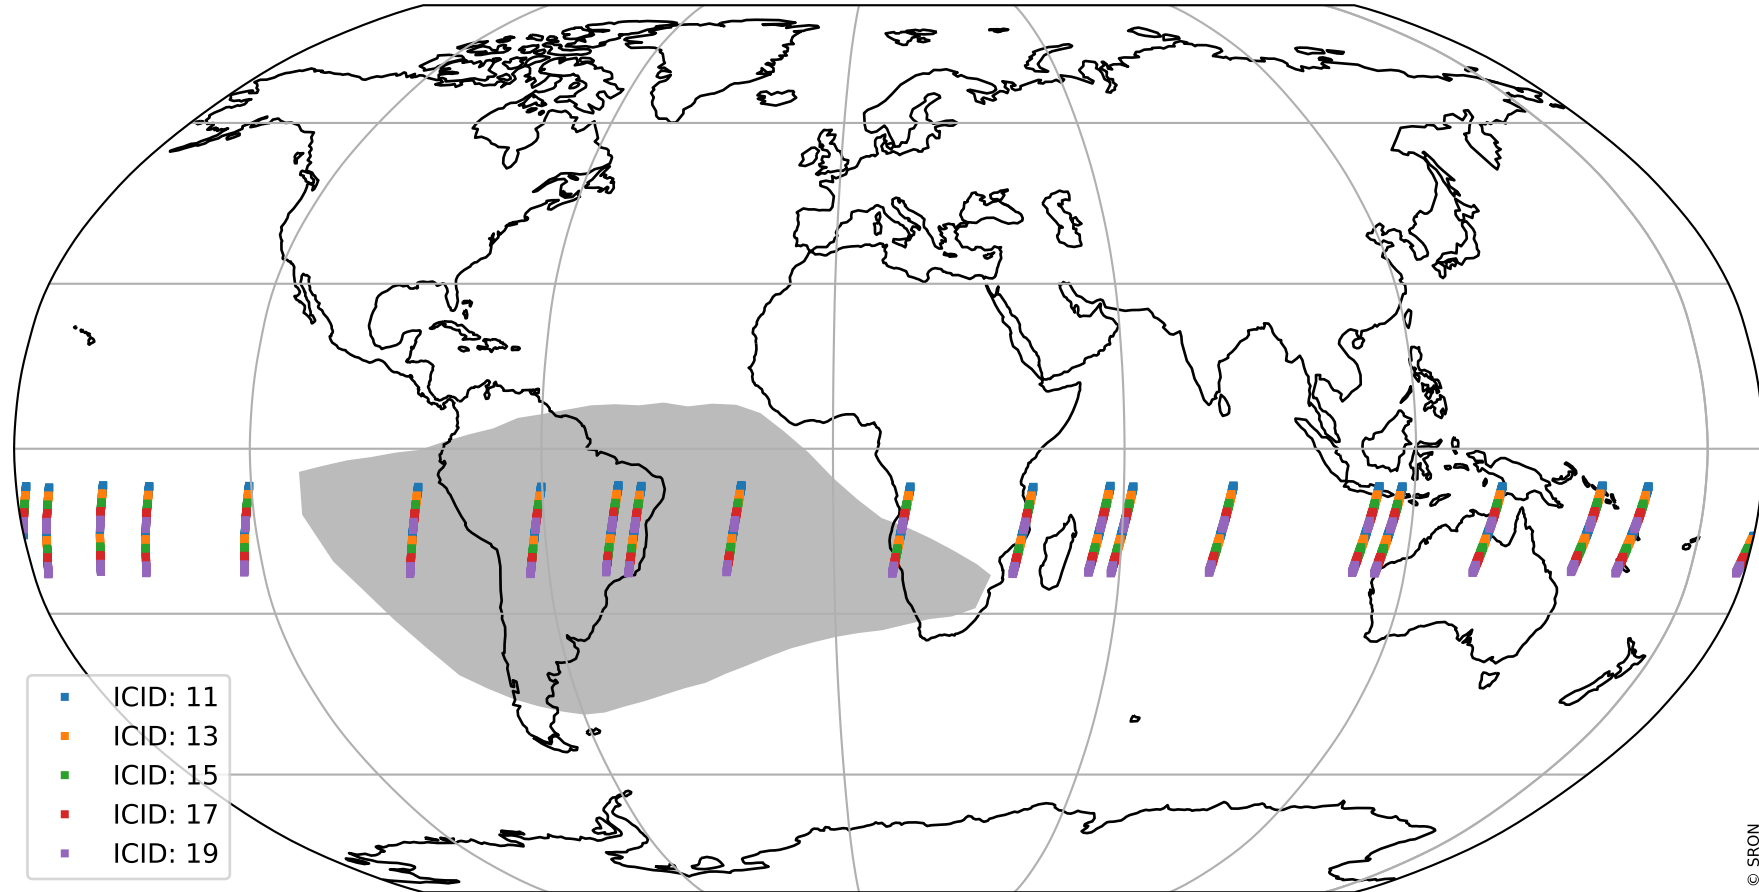

Tropomi SWIR offset (official)

orbits : 20 in [23962, 24007]
coverage : 2022-05-29 / 2022-06-01
median : 0.52595 V
spread : 0.035912 V
created : 2023-08-21T15:17:27

value detector map

Tropomi SWIR offset (official)

orbits : 20 in [23962, 24007]
coverage : 2022-05-29 / 2022-06-01
median : 29.956 μV
spread : 15.131 μV
created : 2023-08-21T15:17:28

Tropomi SWIR offset (official)

orbits : 20 in [23962, 24007]
coverage : 2022-05-29 / 2022-06-01
median : -0.063632 mV
spread : 0.41105 mV
created : 2023-08-21T15:17:28

value compared with SWIR offset CKD

Tropomi SWIR offset (official) ground-tracks of Sentinel-5P

orbits : 20 in [23962, 24007]
coverage : 2022-05-29 / 2022-06-01
created : 2023-08-21T15:17:29

Tropomi SWIR offset (official)

orbits : [2827, 24007]
coverage : 2018-04-30 / 2022-06-01
created : 2023-08-21T15:17:30

trend of detector median & temperatures