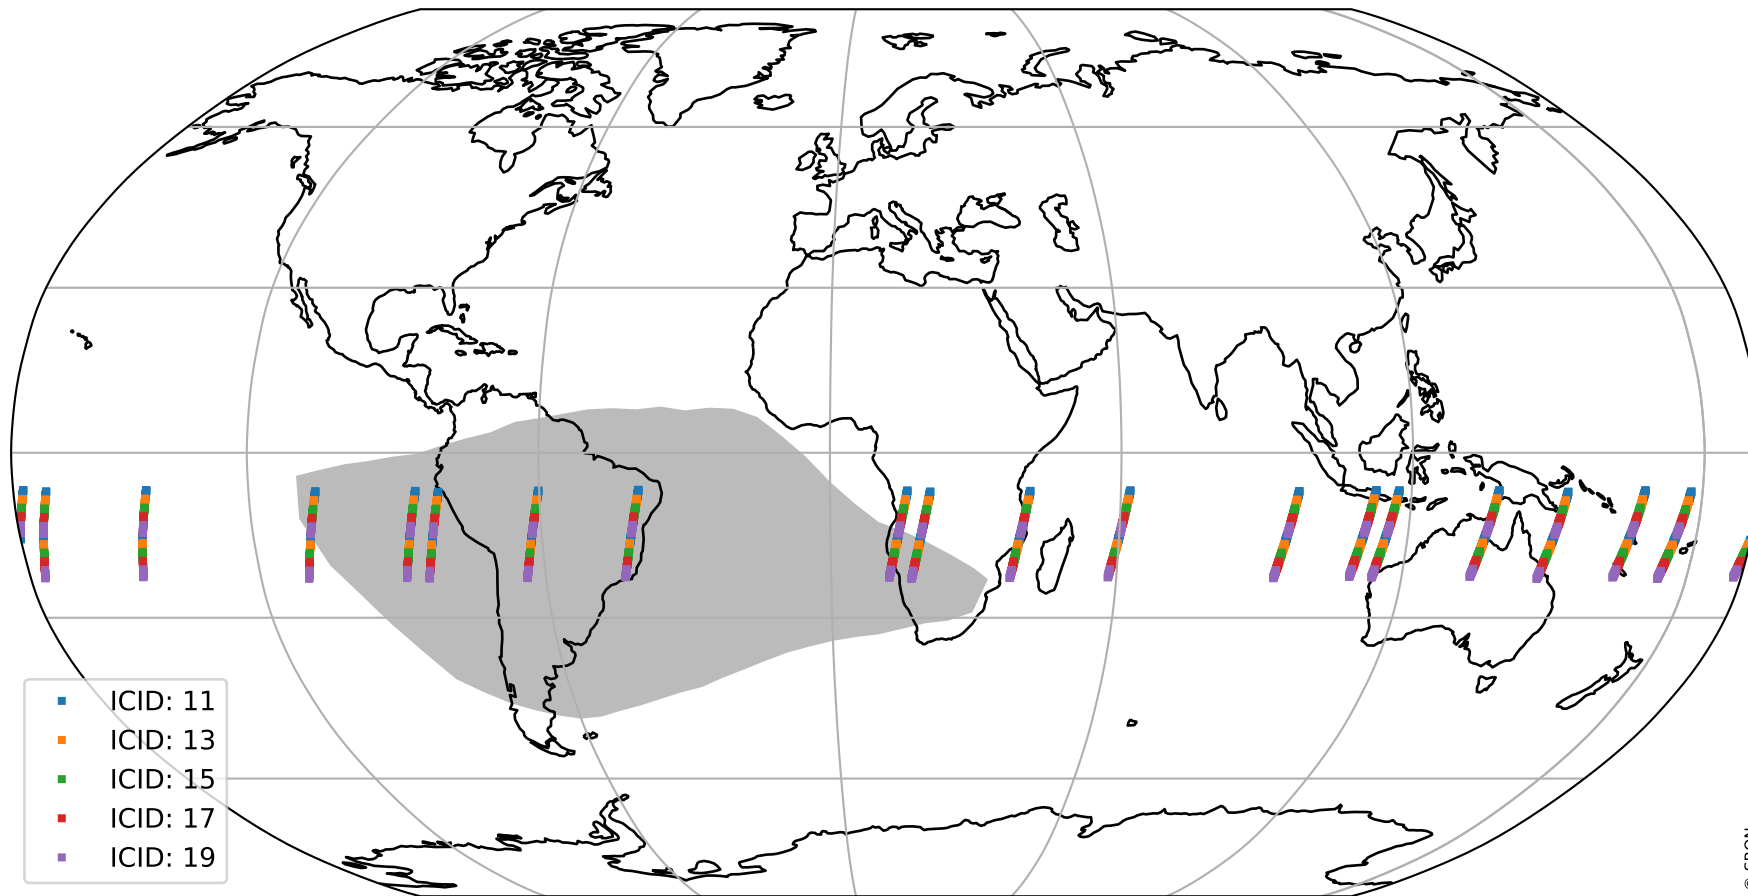

Tropomi SWIR offset (official)

orbits : 19 in [23977, 24022]
coverage : 2022-05-30 / 2022-06-02
median : 0.52595 V
spread : 0.03591 V
created : 2023-08-21T15:17:31

value detector map

Tropomi SWIR offset (official)

orbits : 19 in [23977, 24022]
coverage : 2022-05-30 / 2022-06-02
median : 30.673 μV
spread : 15.322 μV
created : 2023-08-21T15:17:31

Tropomi SWIR offset (official)

value compared with SWIR offset CKD

orbits : 19 in [23977, 24022]
coverage : 2022-05-30 / 2022-06-02
median : -0.064196 mV
spread : 0.41282 mV
created : 2023-08-21T15:17:32

Tropomi SWIR offset (official) ground-tracks of Sentinel-5P

orbits : 19 in [23977, 24022]
coverage : 2022-05-30 / 2022-06-02
created : 2023-08-21T15:17:32

Tropomi SWIR offset (official)

orbits : [2827, 24022]
coverage : 2018-04-30 / 2022-06-02
created : 2023-08-21T15:17:33