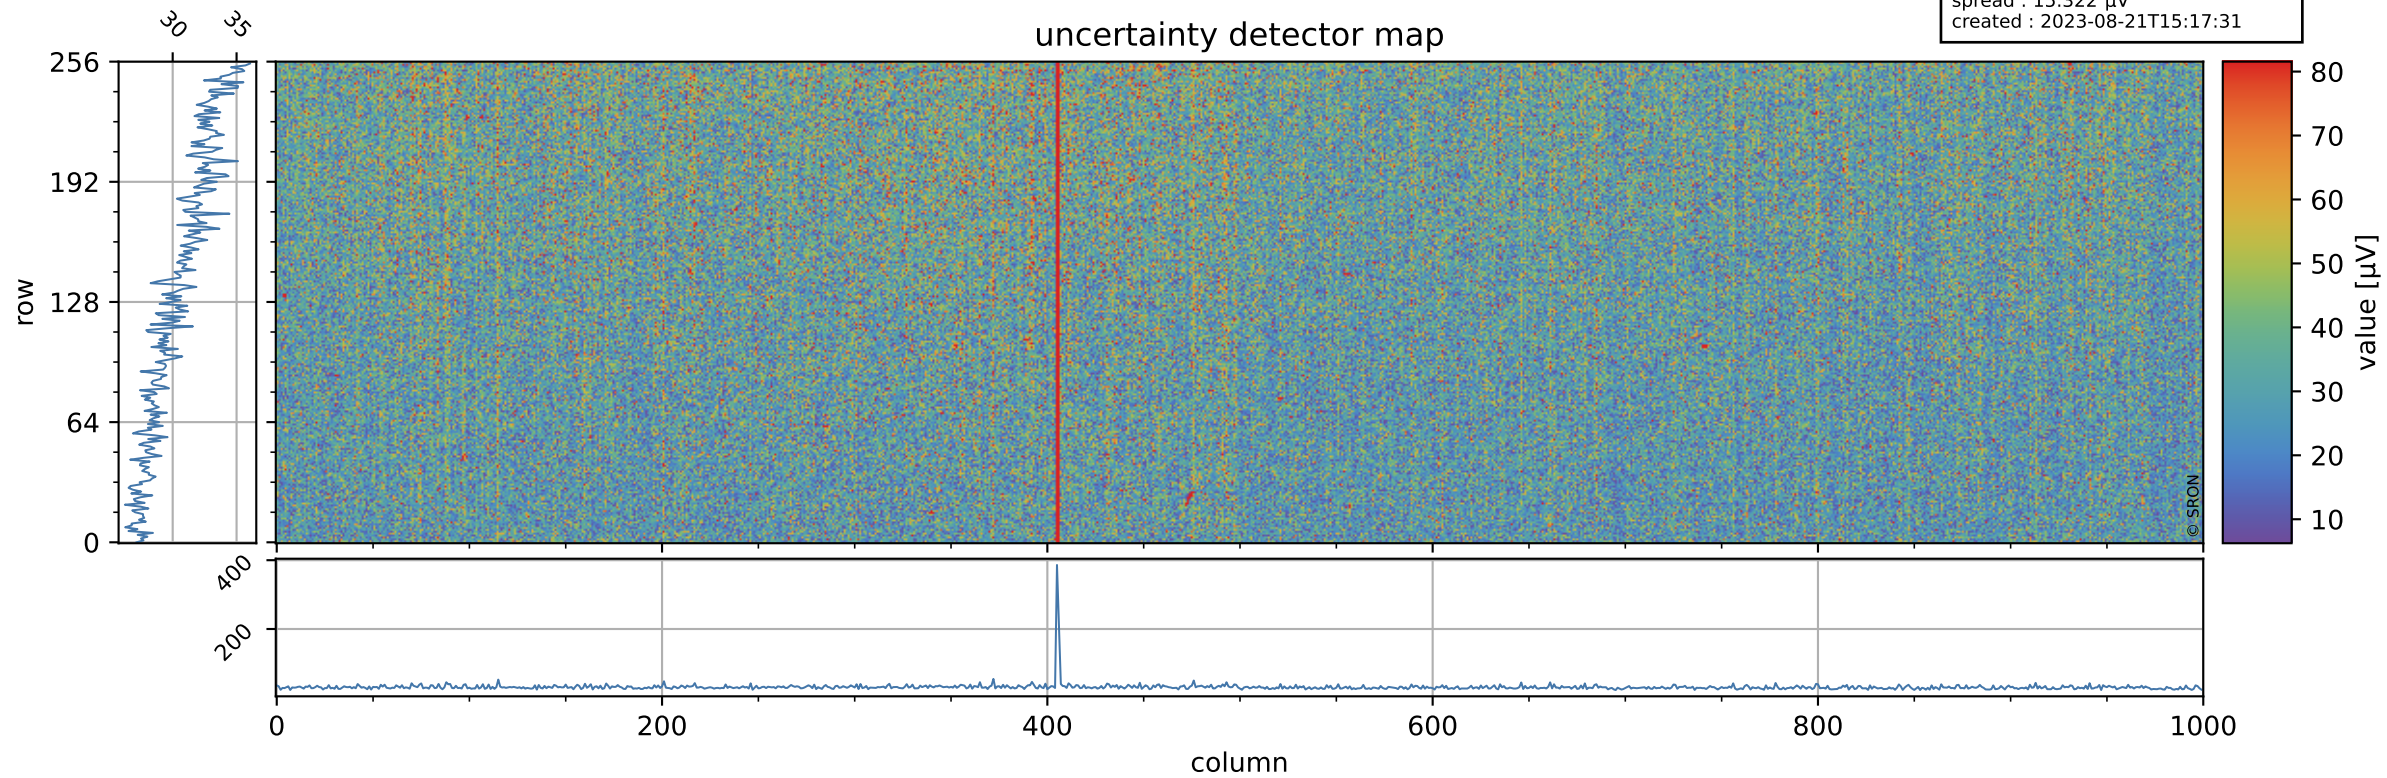

Tropomi SWIR offset (official)

orbits : 19 in [23977, 24022]
coverage : 2022-05-30 / 2022-06-02
median : 0.52595 V
spread : 0.03591 V
created : 2023-08-21T15:17:31

value detector map

Tropomi SWIR offset (official)

orbits : 19 in [23977, 24022]
coverage : 2022-05-30 / 2022-06-02
median : 30.673 μV
spread : 15.322 μV
created : 2023-08-21T15:17:31

Tropomi SWIR offset (official)

value compared with SWIR offset CKD

orbits : 19 in [23977, 24022]
coverage : 2022-05-30 / 2022-06-02
median : -0.064196 mV
spread : 0.41282 mV
created : 2023-08-21T15:17:32

Tropomi SWIR offset (official) ground-tracks of Sentinel-5P

orbits : 19 in [23977, 24022]
coverage : 2022-05-30 / 2022-06-02
created : 2023-08-21T15:17:32

Tropomi SWIR offset (official)

orbits : [2827, 24022]
coverage : 2018-04-30 / 2022-06-02
created : 2023-08-21T15:17:33

trend of detector median & temperatures