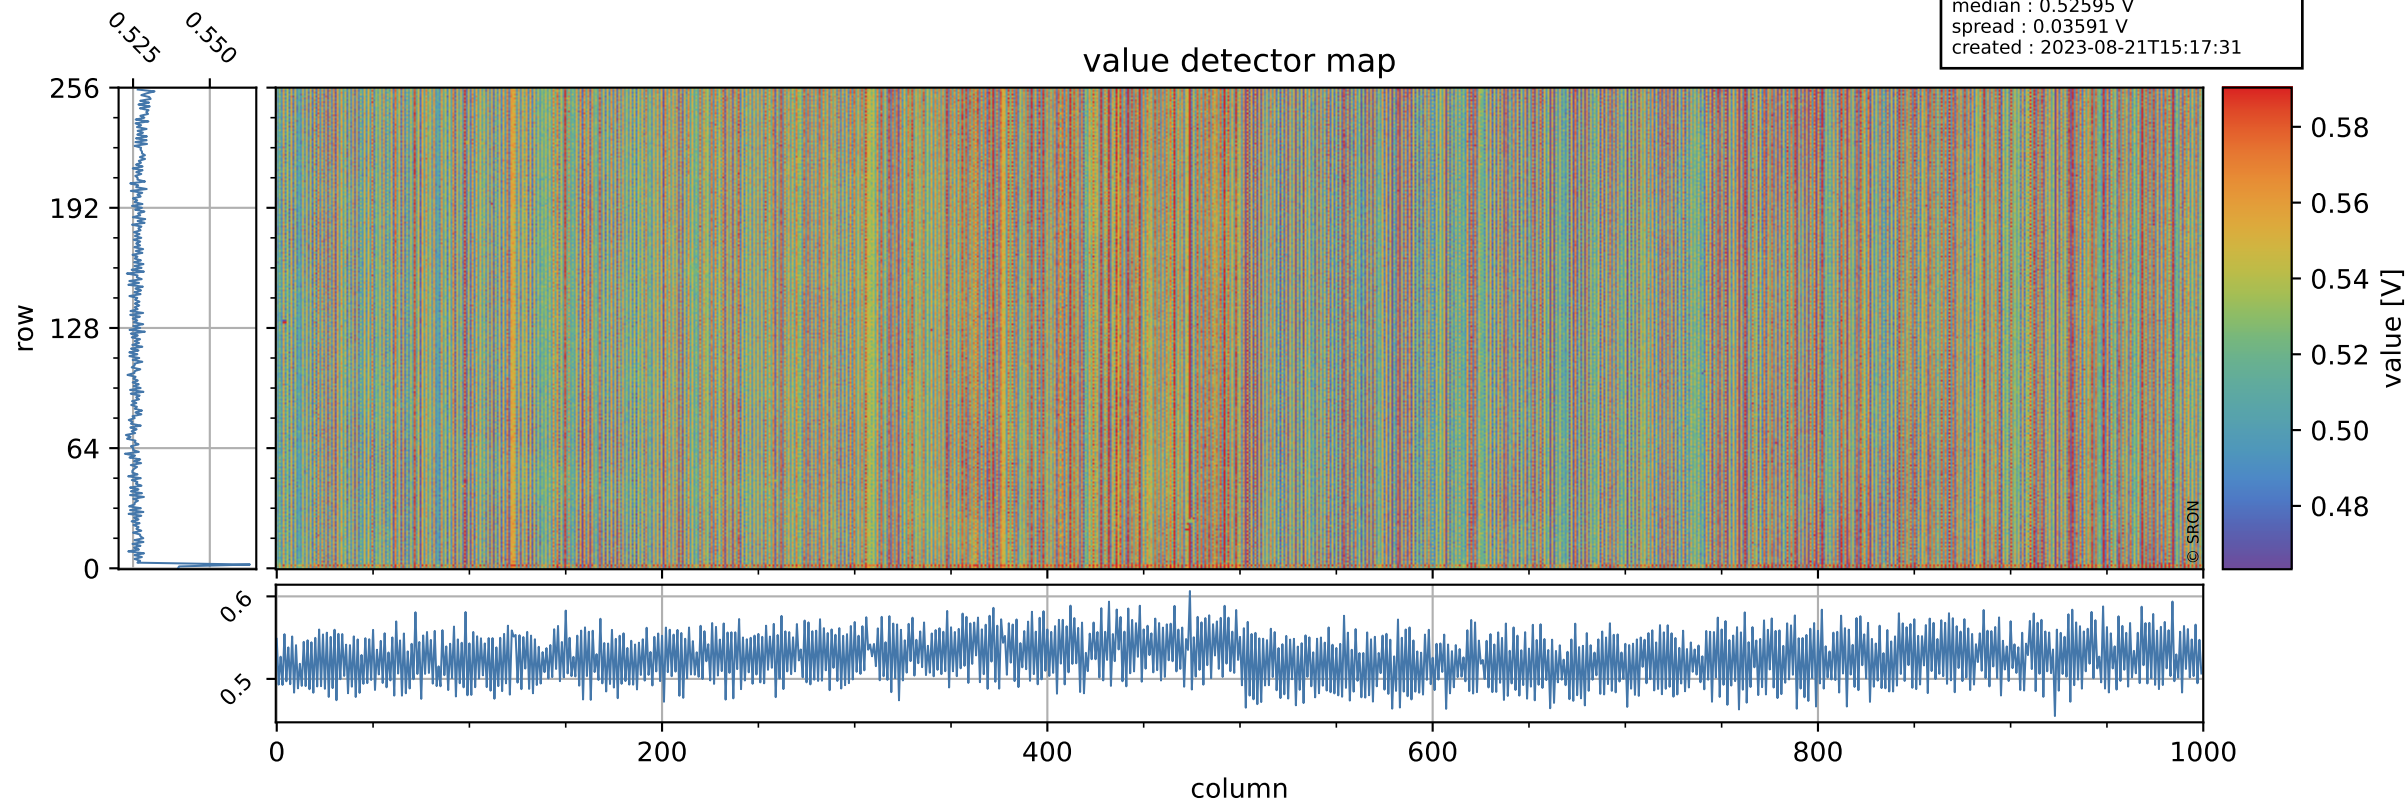

Tropomi SWIR offset (official)

orbits : 19 in [23977, 24022]
coverage : 2022-05-30 / 2022-06-02
median : 0.52595 V
spread : 0.03591 V
created : 2023-08-21T15:17:31

value detector map

Tropomi SWIR offset (official)

orbits : 19 in [23977, 24022]
coverage : 2022-05-30 / 2022-06-02
median : 30.673 μV
spread : 15.322 μV
created : 2023-08-21T15:17:31

Tropomi SWIR offset (official)

value compared with SWIR offset CKD

orbits : 19 in [23977, 24022]
coverage : 2022-05-30 / 2022-06-02
median : -0.064196 mV
spread : 0.41282 mV
created : 2023-08-21T15:17:32

Tropomi SWIR offset (official) ground-tracks of Sentinel-5P

orbits : 19 in [23977, 24022]
coverage : 2022-05-30 / 2022-06-02
created : 2023-08-21T15:17:32

Tropomi SWIR offset (official)

orbits : [2827, 24022]
coverage : 2018-04-30 / 2022-06-02
created : 2023-08-21T15:17:33

trend of detector median & temperatures