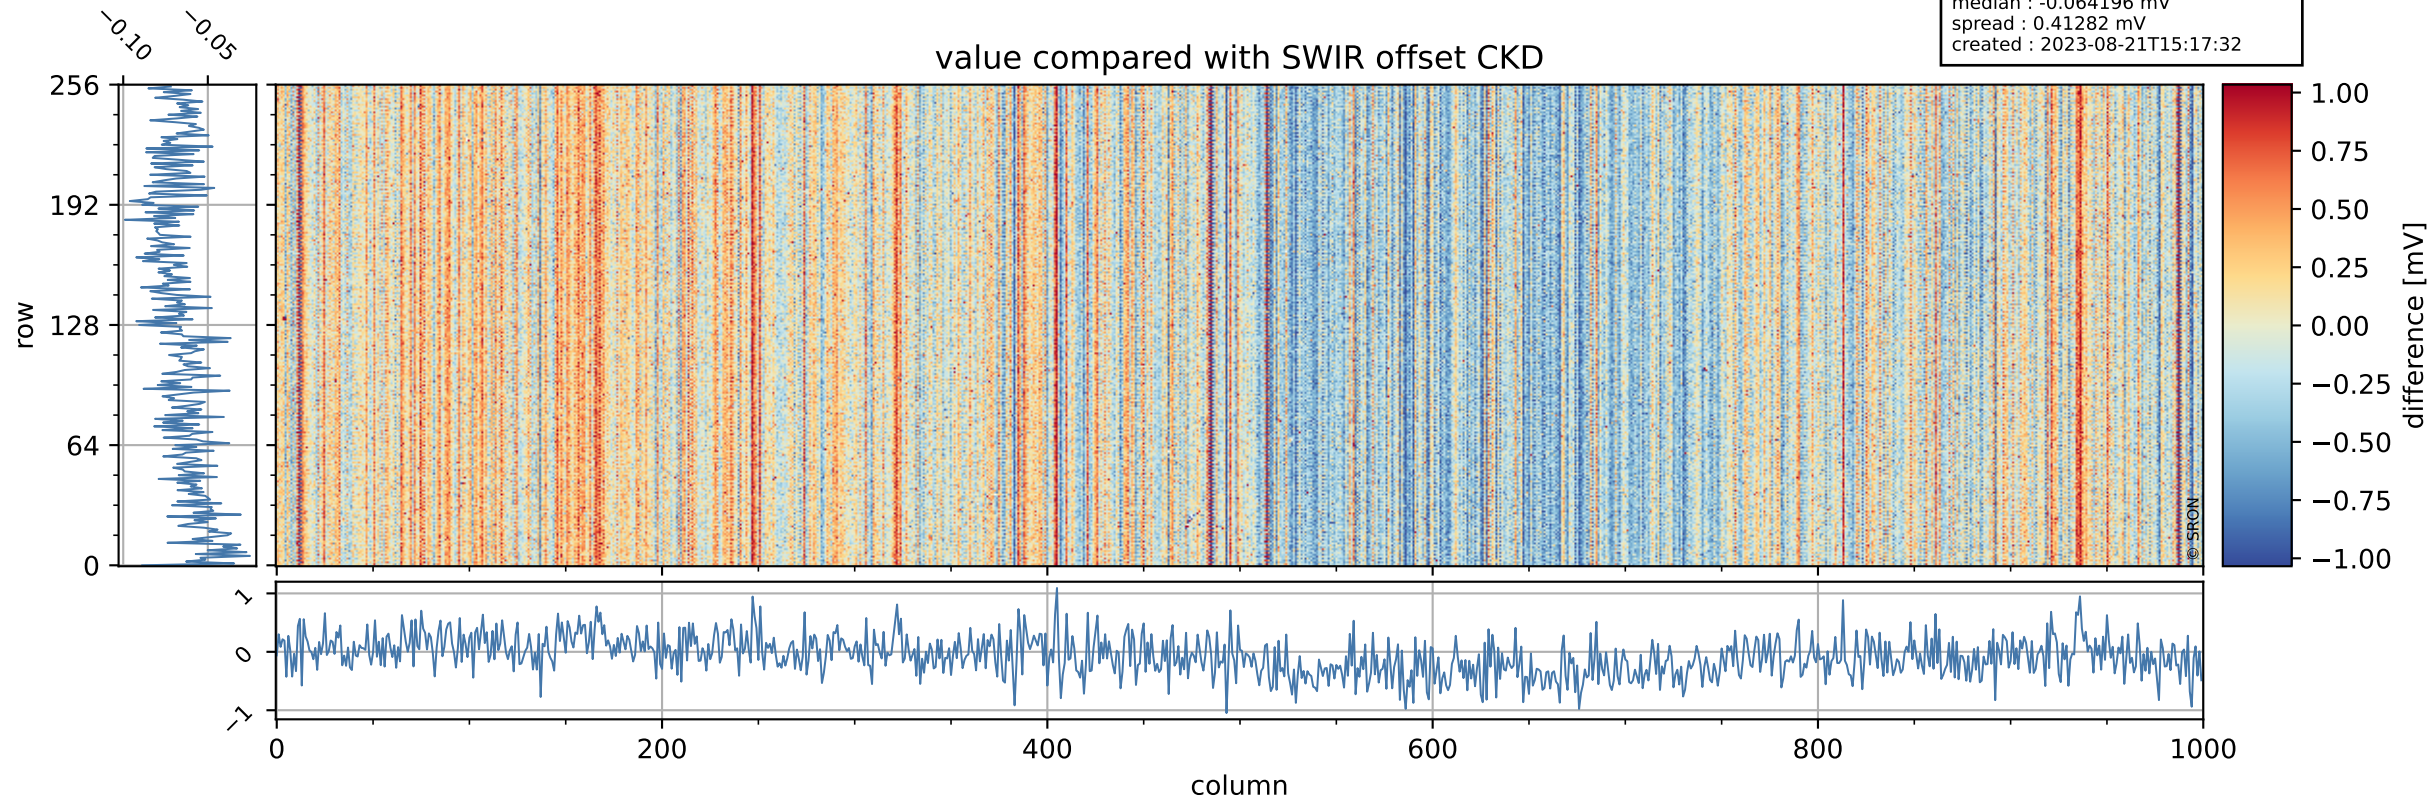

Tropomi SWIR offset (official)

orbits : 19 in [23977, 24022]
coverage : 2022-05-30 / 2022-06-02
median : 0.52595 V
spread : 0.03591 V
created : 2023-08-21T15:17:31

value detector map

Tropomi SWIR offset (official)

orbits : 19 in [23977, 24022]
coverage : 2022-05-30 / 2022-06-02
median : 30.673 μV
spread : 15.322 μV
created : 2023-08-21T15:17:31

Tropomi SWIR offset (official)

value compared with SWIR offset CKD

orbits : 19 in [23977, 24022]
coverage : 2022-05-30 / 2022-06-02
median : -0.064196 mV
spread : 0.41282 mV
created : 2023-08-21T15:17:32

Tropomi SWIR offset (official) ground-tracks of Sentinel-5P

orbits : 19 in [23977, 24022]
coverage : 2022-05-30 / 2022-06-02
created : 2023-08-21T15:17:32

Tropomi SWIR offset (official)

orbits : [2827, 24022]
coverage : 2018-04-30 / 2022-06-02
created : 2023-08-21T15:17:33

trend of detector median & temperatures