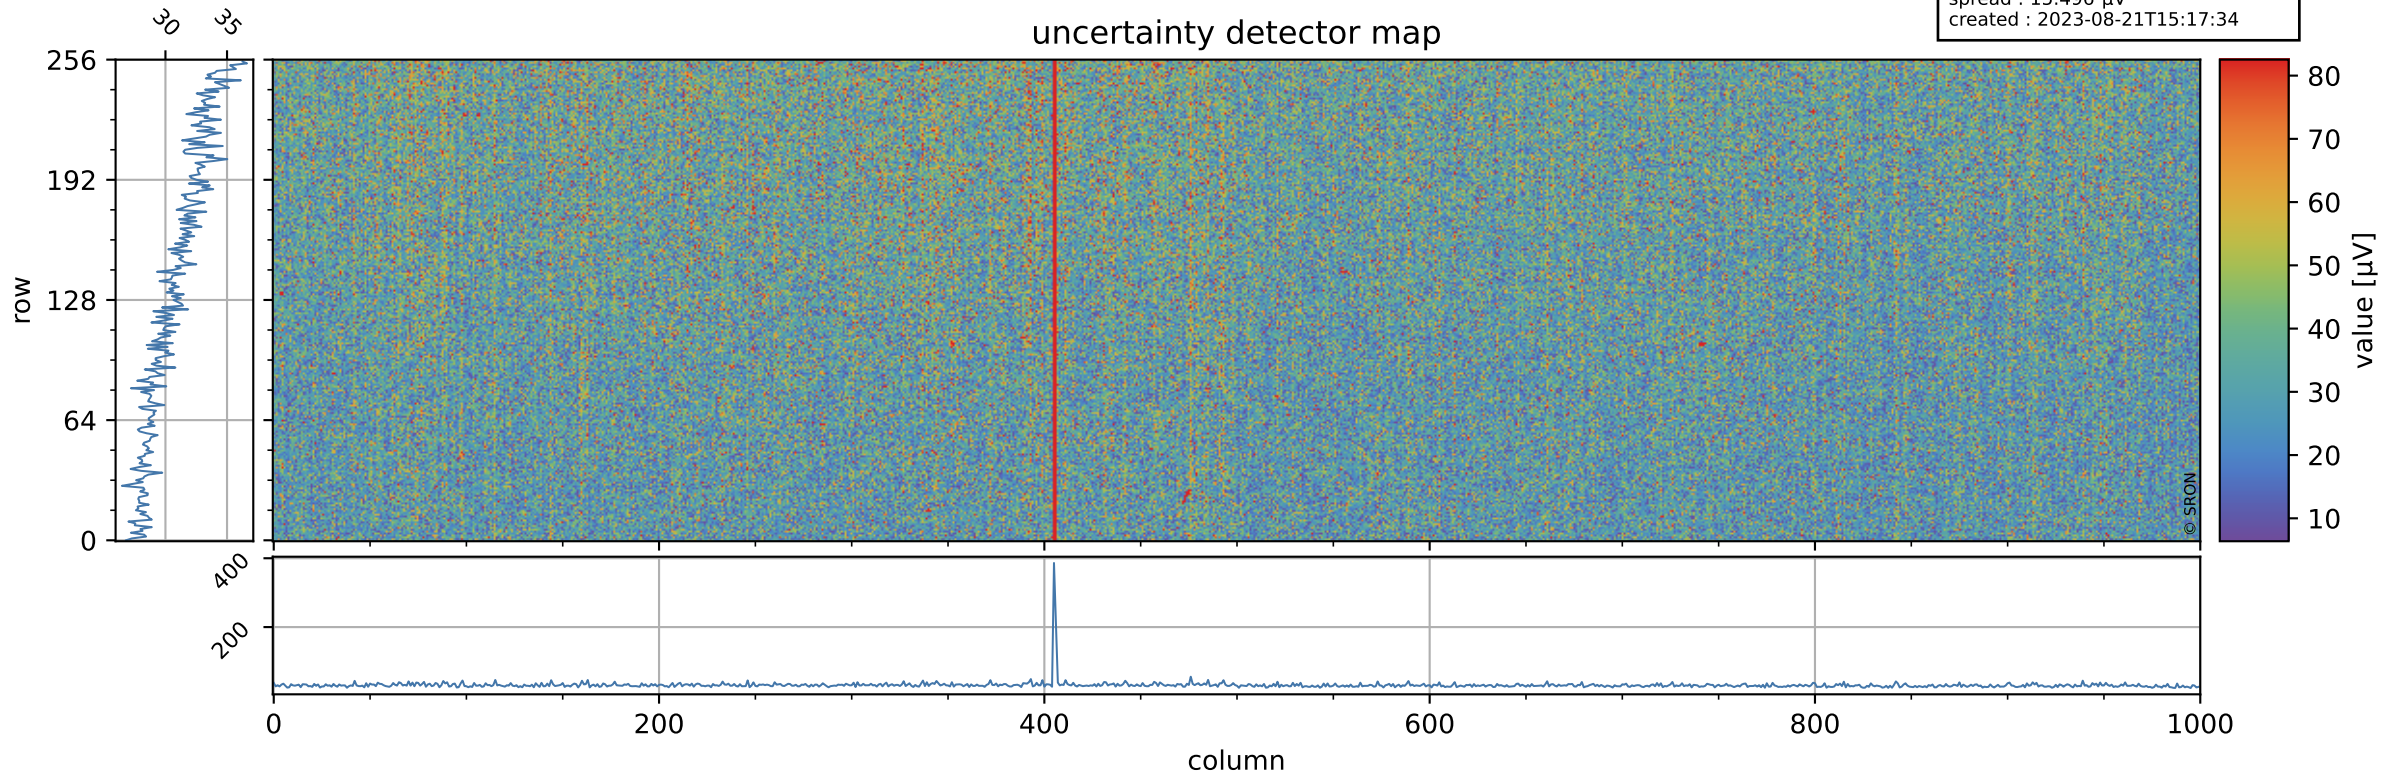

# Tropomi SWIR offset (official)

orbits : 20 in [23992, 24037]  
coverage : 2022-05-31 / 2022-06-03  
median : 0.52594 V  
spread : 0.035907 V  
created : 2023-08-21T15:17:34

## value detector map

# Tropomi SWIR offset (official)

orbits : 20 in [23992, 24037]  
coverage : 2022-05-31 / 2022-06-03  
median : 31.037  $\mu\text{V}$   
spread : 15.496  $\mu\text{V}$   
created : 2023-08-21T15:17:34

# Tropomi SWIR offset (official) ground-tracks of Sentinel-5P

orbits : 20 in [23992, 24037]  
coverage : 2022-05-31 / 2022-06-03  
created : 2023-08-21T15:17:36