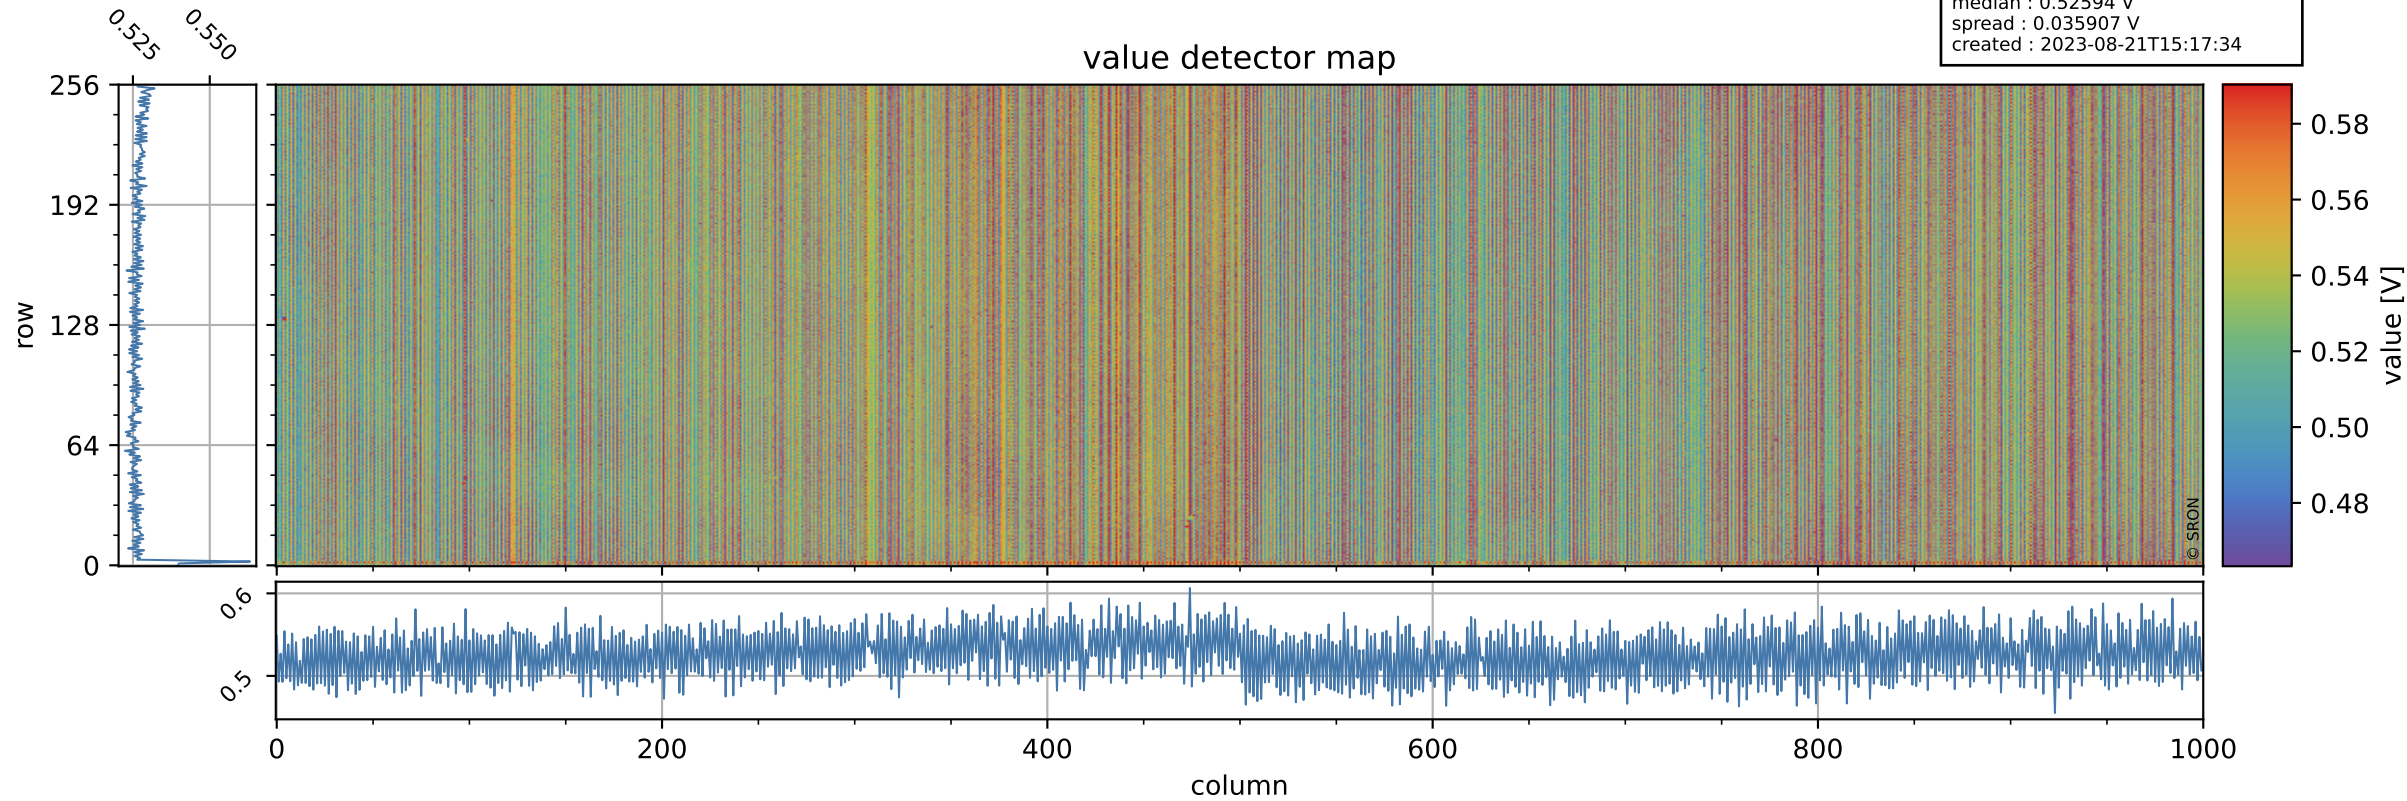

# Tropomi SWIR offset (official)

orbits : 20 in [23992, 24037]  
coverage : 2022-05-31 / 2022-06-03  
median : 0.52594 V  
spread : 0.035907 V  
created : 2023-08-21T15:17:34

## value detector map

# Tropomi SWIR offset (official)

orbits : 20 in [23992, 24037]  
coverage : 2022-05-31 / 2022-06-03  
median : 31.037  $\mu\text{V}$   
spread : 15.496  $\mu\text{V}$   
created : 2023-08-21T15:17:34

# Tropomi SWIR offset (official) ground-tracks of Sentinel-5P

orbits : 20 in [23992, 24037]  
coverage : 2022-05-31 / 2022-06-03  
created : 2023-08-21T15:17:36