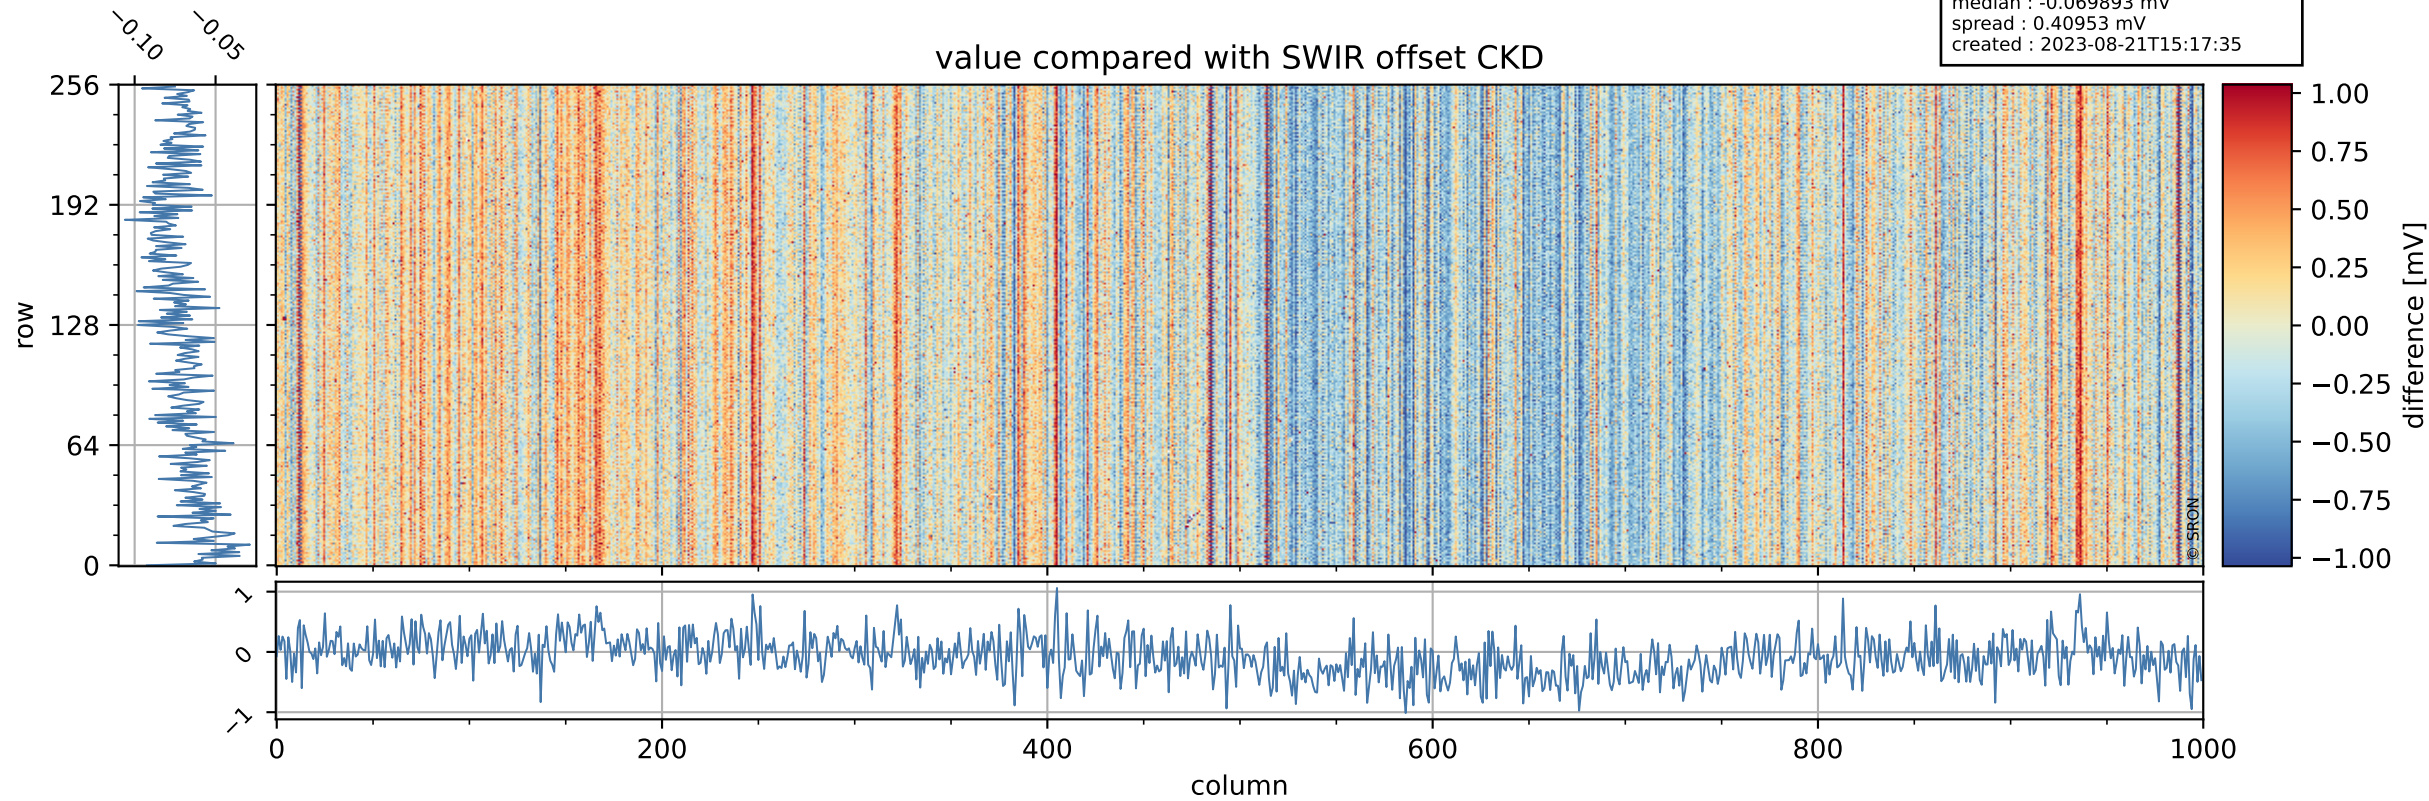

## value detector map

# Tropomi SWIR offset (official)

orbits : 20 in [23992, 24037]  
coverage : 2022-05-31 / 2022-06-03  
median : 31.037  $\mu\text{V}$   
spread : 15.496  $\mu\text{V}$   
created : 2023-08-21T15:17:34

# Tropomi SWIR offset (official)

orbits : 20 in [23992, 24037]  
coverage : 2022-05-31 / 2022-06-03  
median : -0.069893 mV  
spread : 0.40953 mV  
created : 2023-08-21T15:17:35

value compared with SWIR offset CKD

# Tropomi SWIR offset (official) ground-tracks of Sentinel-5P

orbits : 20 in [23992, 24037]  
coverage : 2022-05-31 / 2022-06-03  
created : 2023-08-21T15:17:36