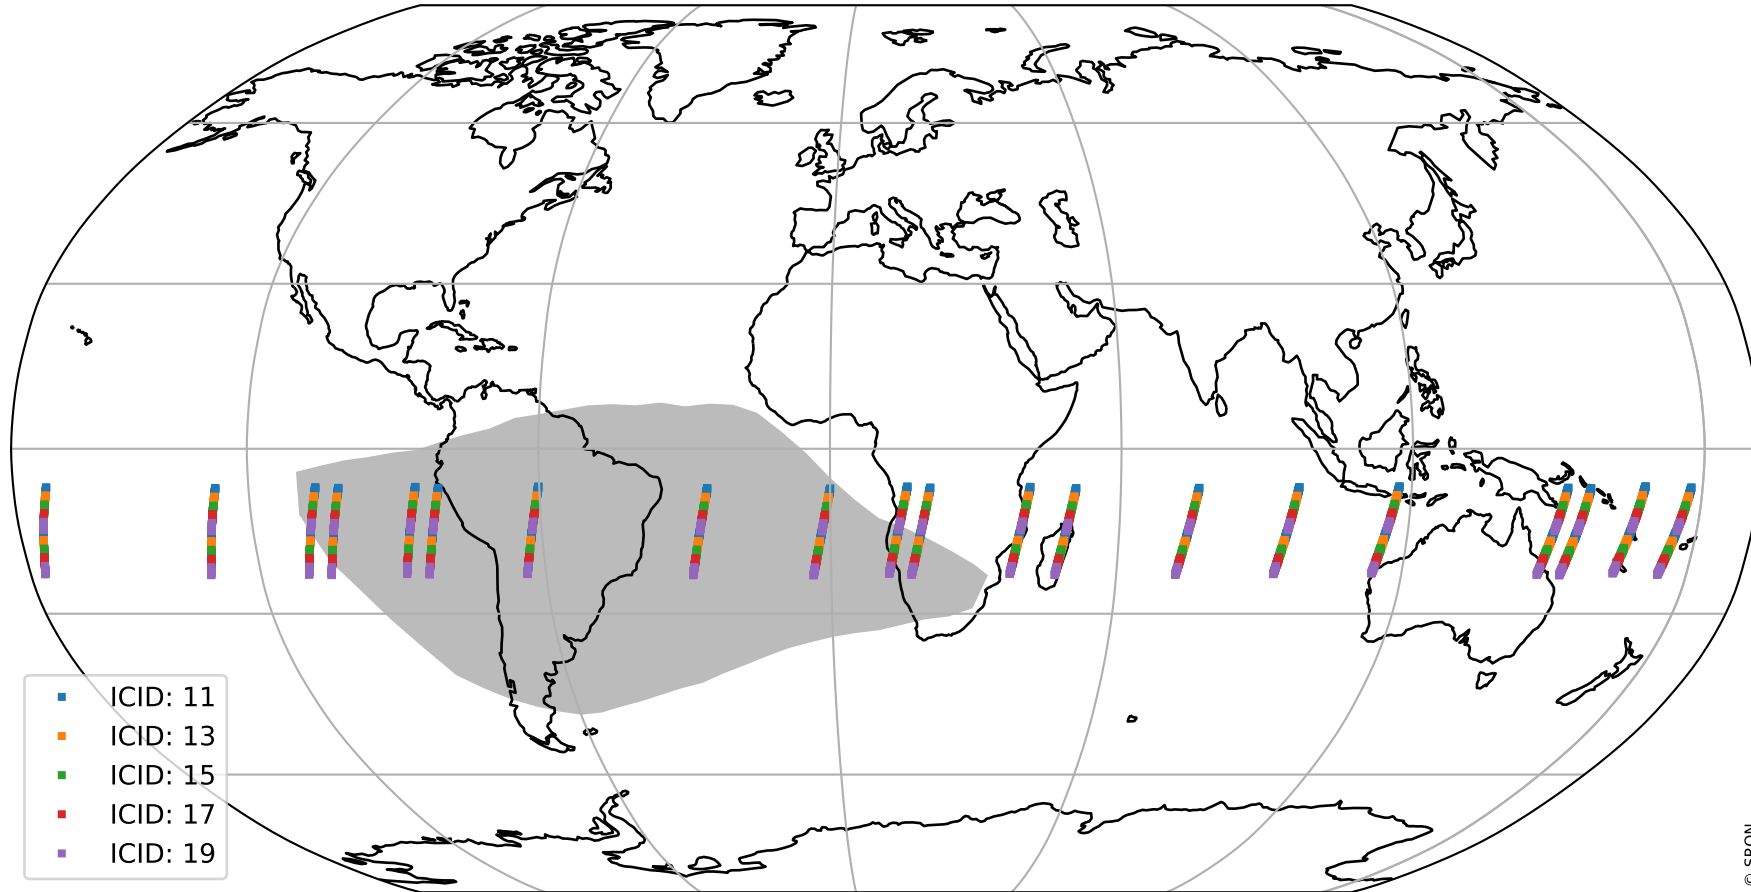

# Tropomi SWIR offset (official)

orbits : 20 in [23992, 24037]  
coverage : 2022-05-31 / 2022-06-03  
median : 31.037  $\mu\text{V}$   
spread : 15.496  $\mu\text{V}$   
created : 2023-08-21T15:17:34

# Tropomi SWIR offset (official)

orbits : 20 in [23992, 24037]  
coverage : 2022-05-31 / 2022-06-03  
median : -0.069893 mV  
spread : 0.40953 mV  
created : 2023-08-21T15:17:35

value compared with SWIR offset CKD

# Tropomi SWIR offset (official) ground-tracks of Sentinel-5P

orbits : 20 in [23992, 24037]  
coverage : 2022-05-31 / 2022-06-03  
created : 2023-08-21T15:17:36

# Tropomi SWIR offset (official)

orbits : [2827, 24037]  
coverage : 2018-04-30 / 2022-06-03  
created : 2023-08-21T15:17:36