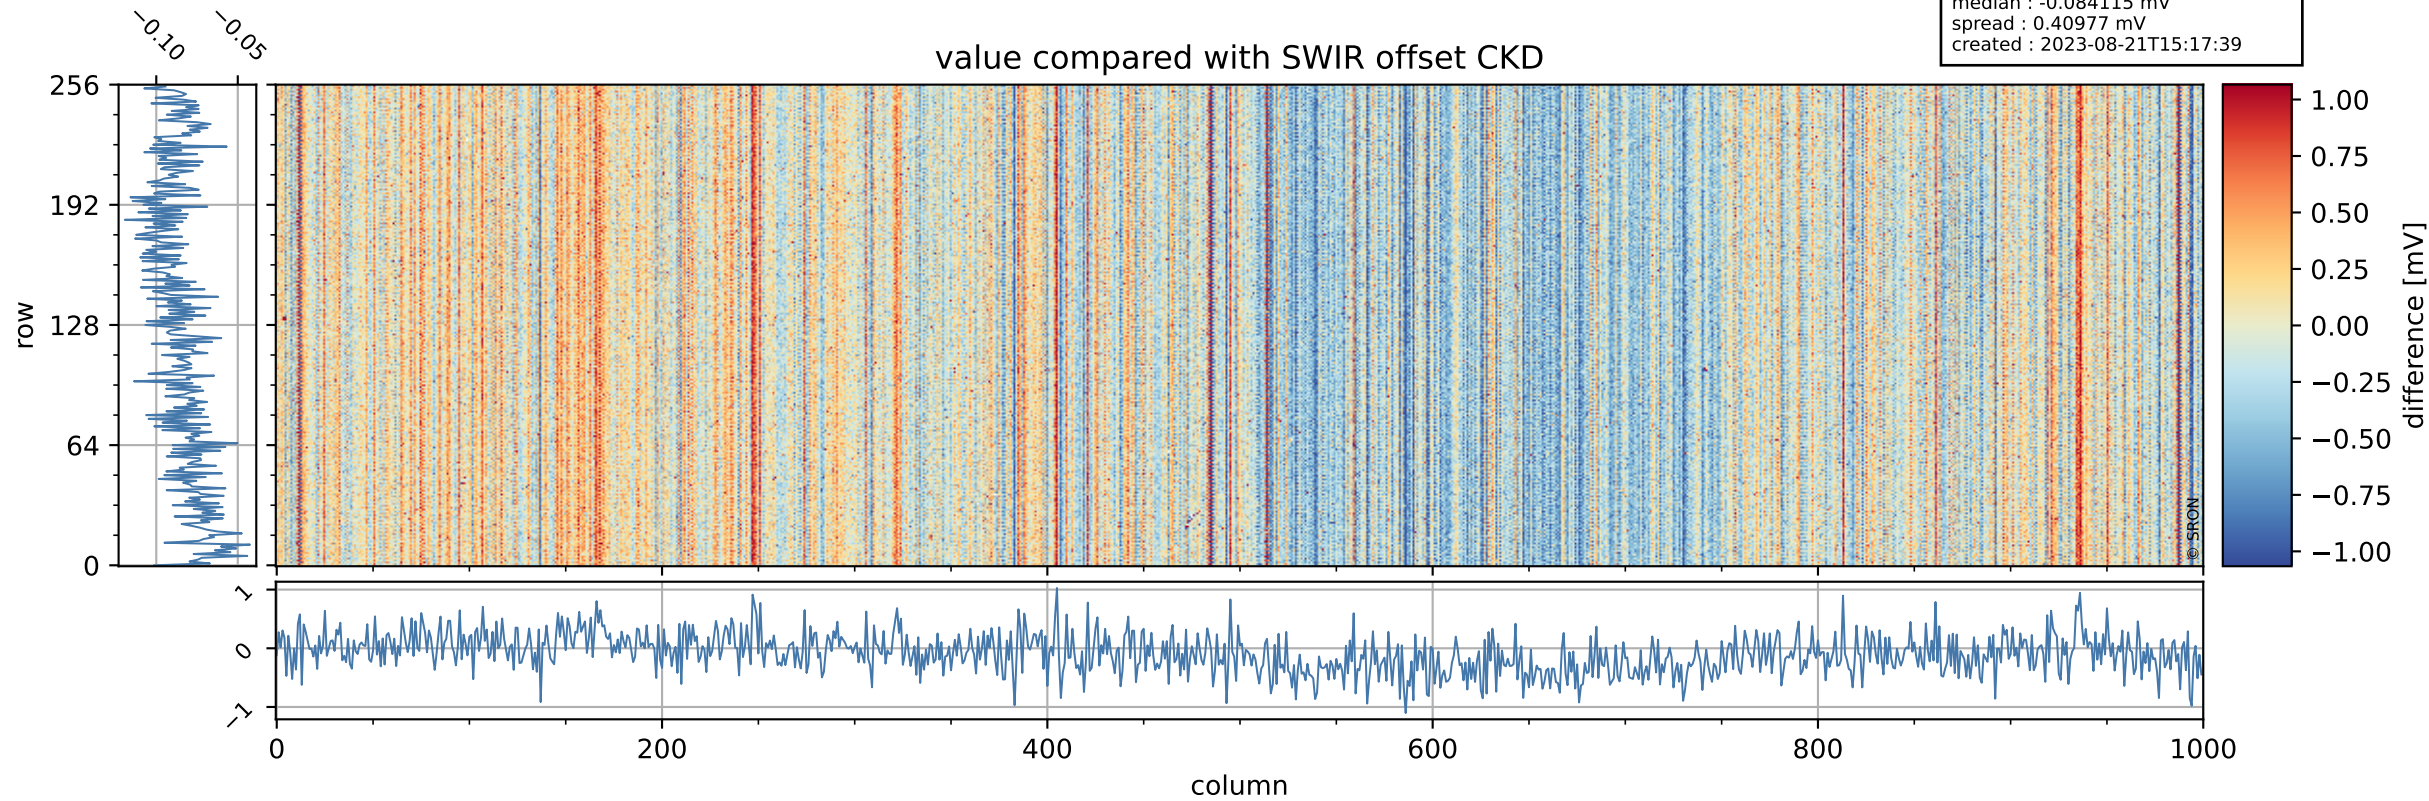

Tropomi SWIR offset (official)

orbits : 19 in [24007, 24052]
coverage : 2022-06-01 / 2022-06-04
median : 0.52593 V
spread : 0.035906 V
created : 2023-08-21T15:17:38

value detector map

Tropomi SWIR offset (official)

orbits : 19 in [24007, 24052]
coverage : 2022-06-01 / 2022-06-04
median : 30.786 μV
spread : 15.318 μV
created : 2023-08-21T15:17:38

Tropomi SWIR offset (official)

orbits : 19 in [24007, 24052]
coverage : 2022-06-01 / 2022-06-04
median : -0.084115 mV
spread : 0.40977 mV
created : 2023-08-21T15:17:39

value compared with SWIR offset CKD

Tropomi SWIR offset (official) ground-tracks of Sentinel-5P

orbits : 19 in [24007, 24052]
coverage : 2022-06-01 / 2022-06-04
created : 2023-08-21T15:17:39

Tropomi SWIR offset (official)

orbits : [2827, 24052]
coverage : 2018-04-30 / 2022-06-04
created : 2023-08-21T15:17:39

trend of detector median & temperatures