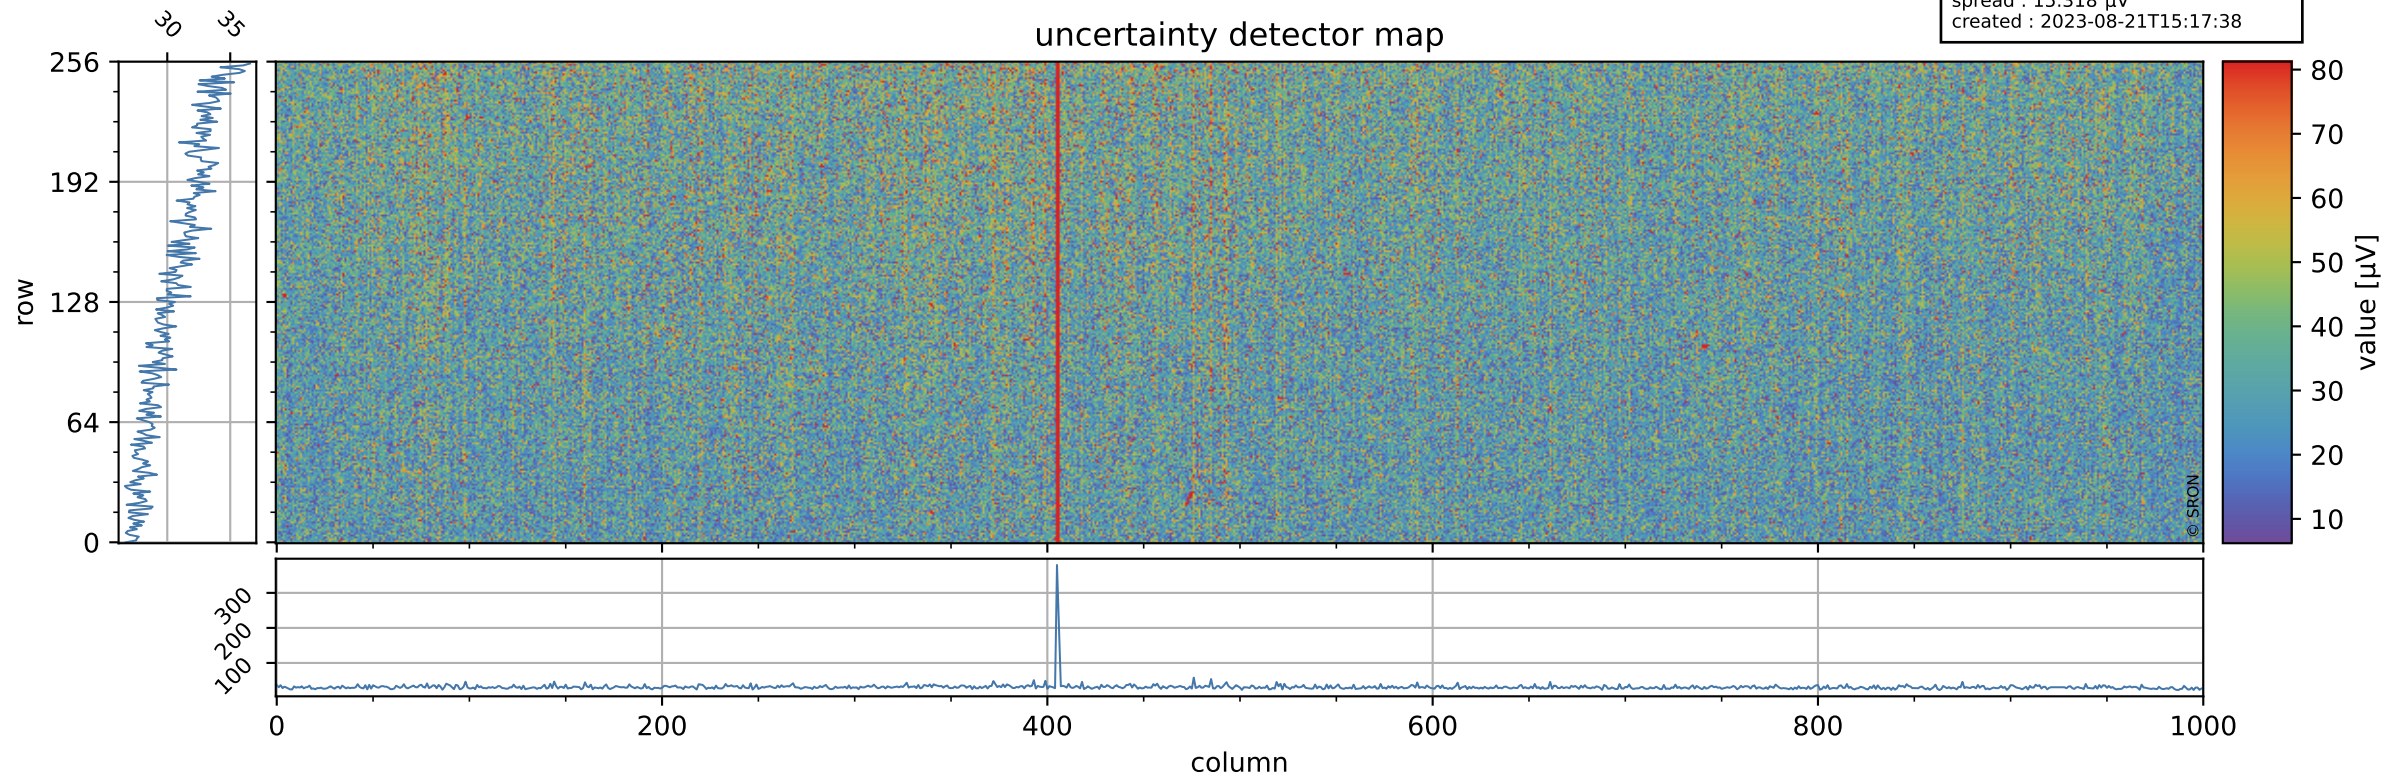

Tropomi SWIR offset (official)

orbits : 19 in [24007, 24052]
coverage : 2022-06-01 / 2022-06-04
median : 0.52593 V
spread : 0.035906 V
created : 2023-08-21T15:17:38

value detector map

Tropomi SWIR offset (official)

orbits : 19 in [24007, 24052]
coverage : 2022-06-01 / 2022-06-04
median : 30.786 μV
spread : 15.318 μV
created : 2023-08-21T15:17:38

Tropomi SWIR offset (official)

orbits : 19 in [24007, 24052]
coverage : 2022-06-01 / 2022-06-04
median : -0.084115 mV
spread : 0.40977 mV
created : 2023-08-21T15:17:39

value compared with SWIR offset CKD

Tropomi SWIR offset (official) ground-tracks of Sentinel-5P

orbits : 19 in [24007, 24052]
coverage : 2022-06-01 / 2022-06-04
created : 2023-08-21T15:17:39

Tropomi SWIR offset (official)

orbits : [2827, 24052]
coverage : 2018-04-30 / 2022-06-04
created : 2023-08-21T15:17:39

trend of detector median & temperatures