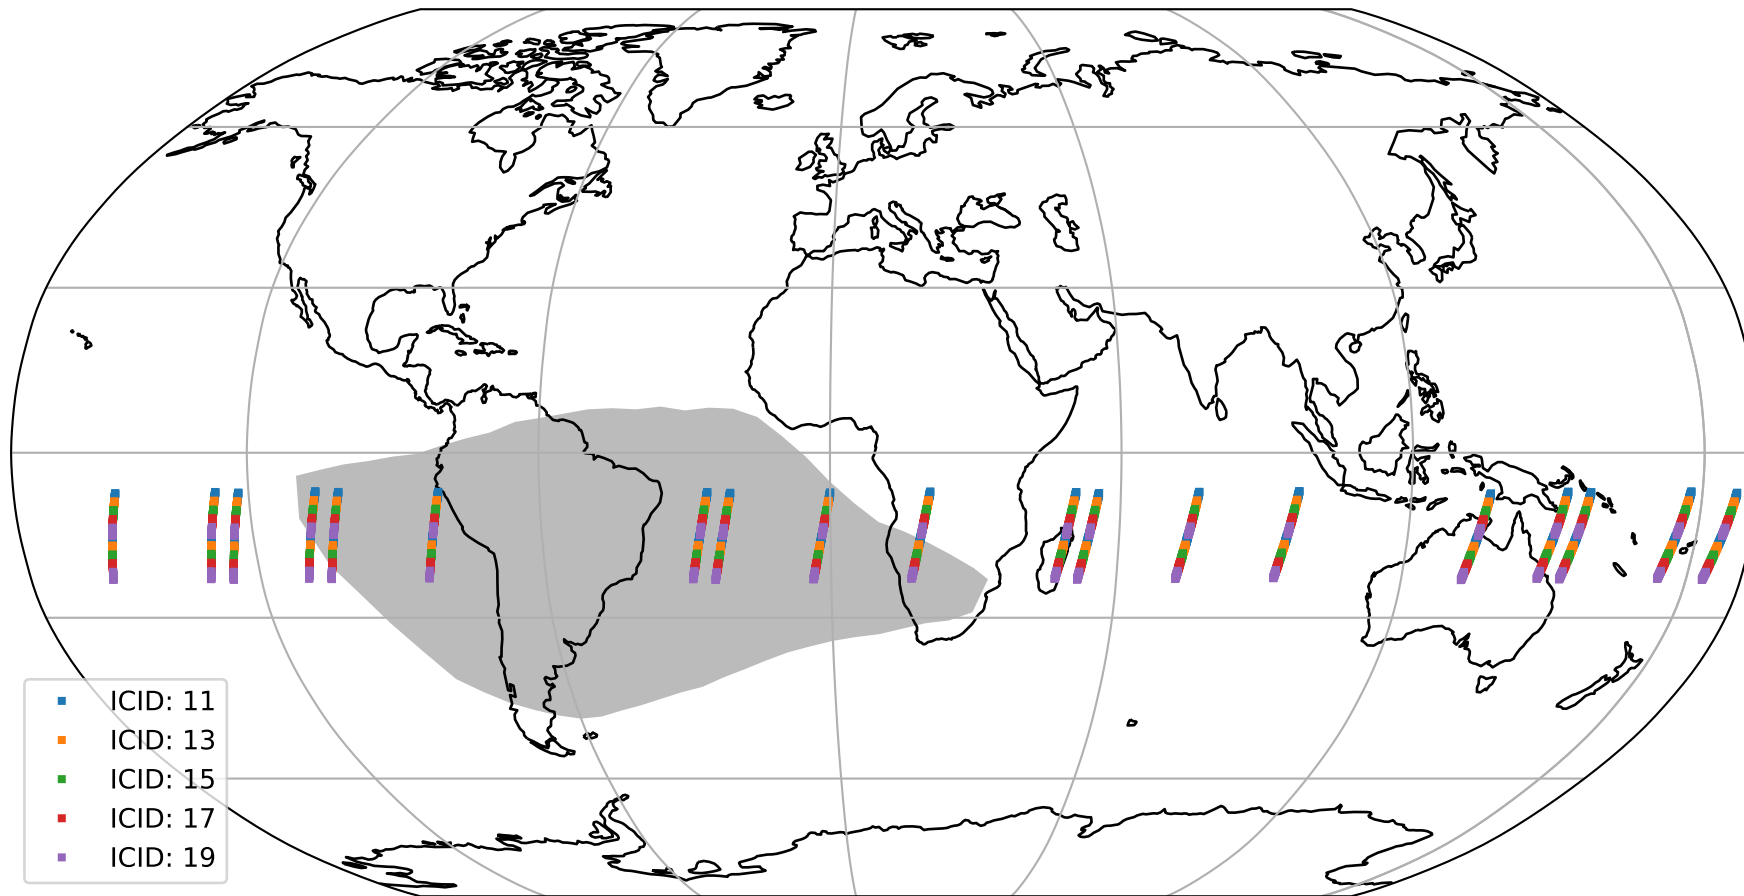

Tropomi SWIR offset (official)

orbits : 19 in [24007, 24052]
coverage : 2022-06-01 / 2022-06-04
median : 0.52593 V
spread : 0.035906 V
created : 2023-08-21T15:17:38

value detector map

Tropomi SWIR offset (official)

orbits : 19 in [24007, 24052]
coverage : 2022-06-01 / 2022-06-04
median : 30.786 μV
spread : 15.318 μV
created : 2023-08-21T15:17:38

Tropomi SWIR offset (official)

orbits : 19 in [24007, 24052]
coverage : 2022-06-01 / 2022-06-04
median : -0.084115 mV
spread : 0.40977 mV
created : 2023-08-21T15:17:39

value compared with SWIR offset CKD

Tropomi SWIR offset (official) ground-tracks of Sentinel-5P

orbits : 19 in [24007, 24052]
coverage : 2022-06-01 / 2022-06-04
created : 2023-08-21T15:17:39

Tropomi SWIR offset (official)

orbits : [2827, 24052]
coverage : 2018-04-30 / 2022-06-04
created : 2023-08-21T15:17:39

trend of detector median & temperatures