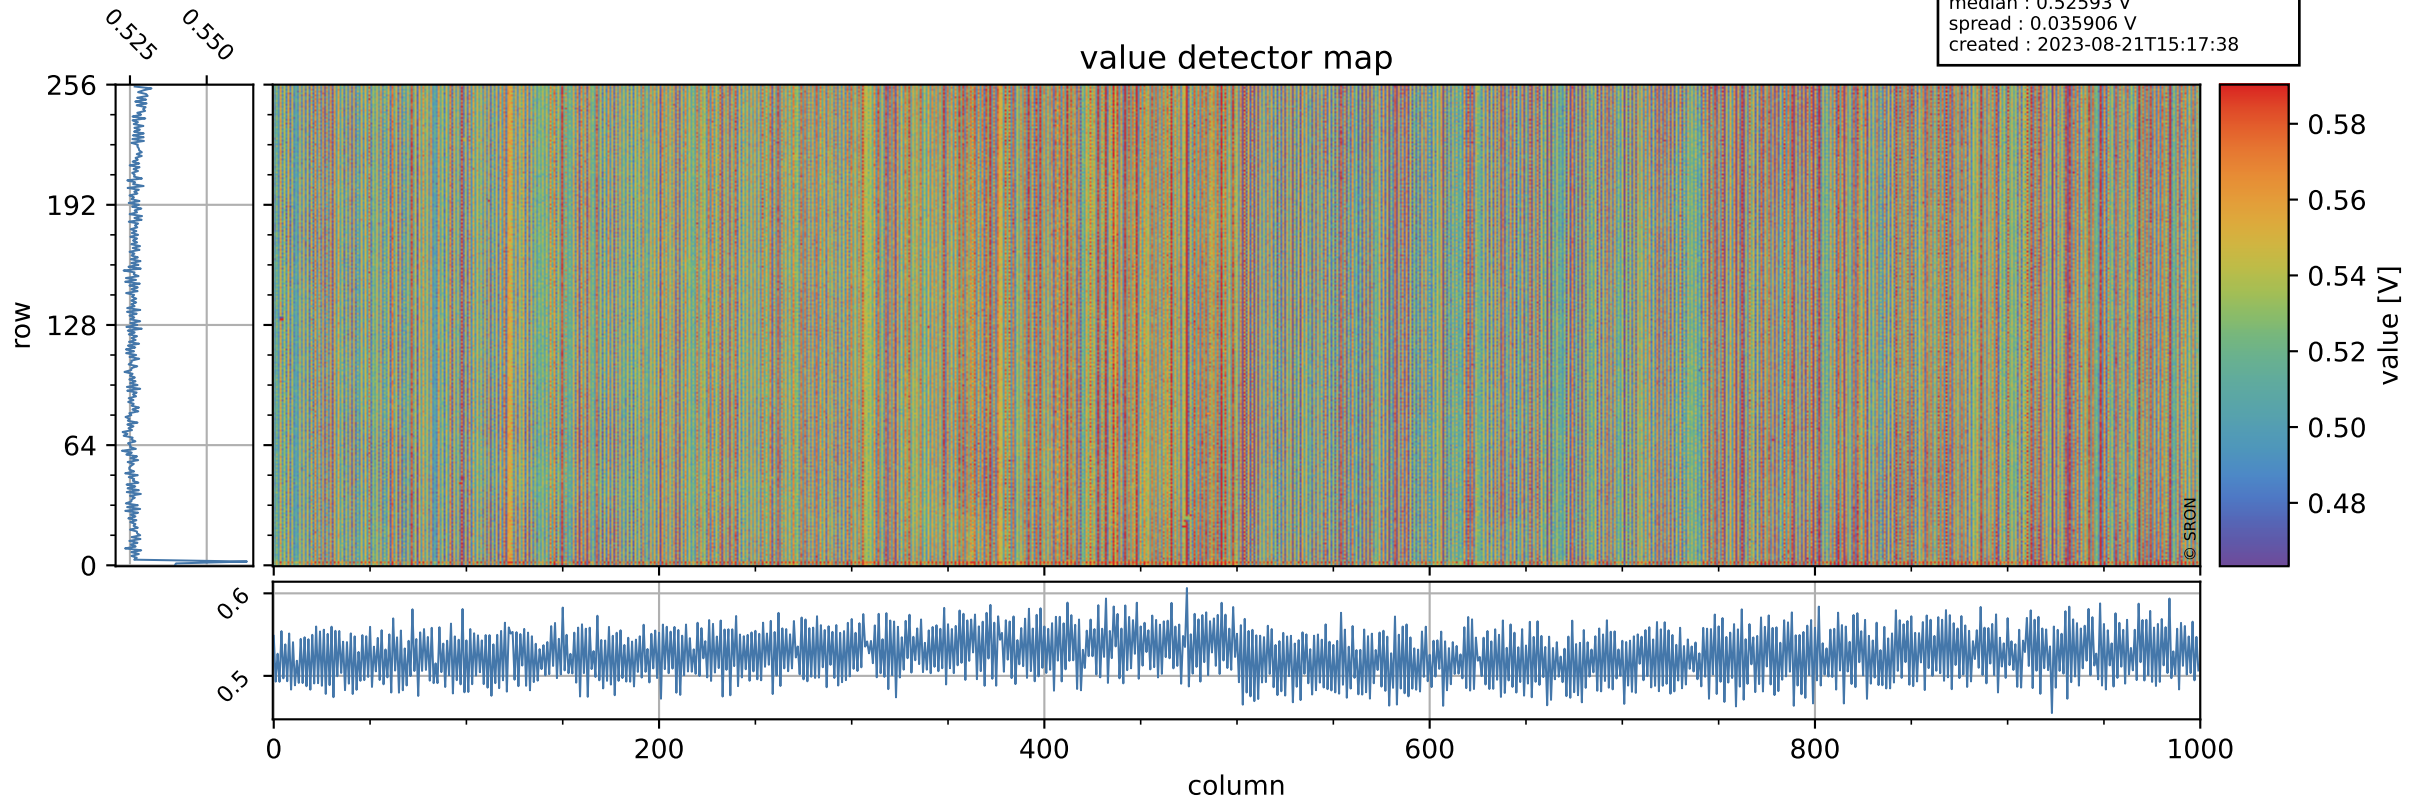

Tropomi SWIR offset (official)

orbits : 19 in [24007, 24052]
coverage : 2022-06-01 / 2022-06-04
median : 0.52593 V
spread : 0.035906 V
created : 2023-08-21T15:17:38

value detector map

Tropomi SWIR offset (official)

orbits : 19 in [24007, 24052]
coverage : 2022-06-01 / 2022-06-04
median : 30.786 μV
spread : 15.318 μV
created : 2023-08-21T15:17:38

Tropomi SWIR offset (official)

orbits : 19 in [24007, 24052]
coverage : 2022-06-01 / 2022-06-04
median : -0.084115 mV
spread : 0.40977 mV
created : 2023-08-21T15:17:39

value compared with SWIR offset CKD

Tropomi SWIR offset (official) ground-tracks of Sentinel-5P

orbits : 19 in [24007, 24052]
coverage : 2022-06-01 / 2022-06-04
created : 2023-08-21T15:17:39

Tropomi SWIR offset (official)

orbits : [2827, 24052]
coverage : 2018-04-30 / 2022-06-04
created : 2023-08-21T15:17:39

trend of detector median & temperatures