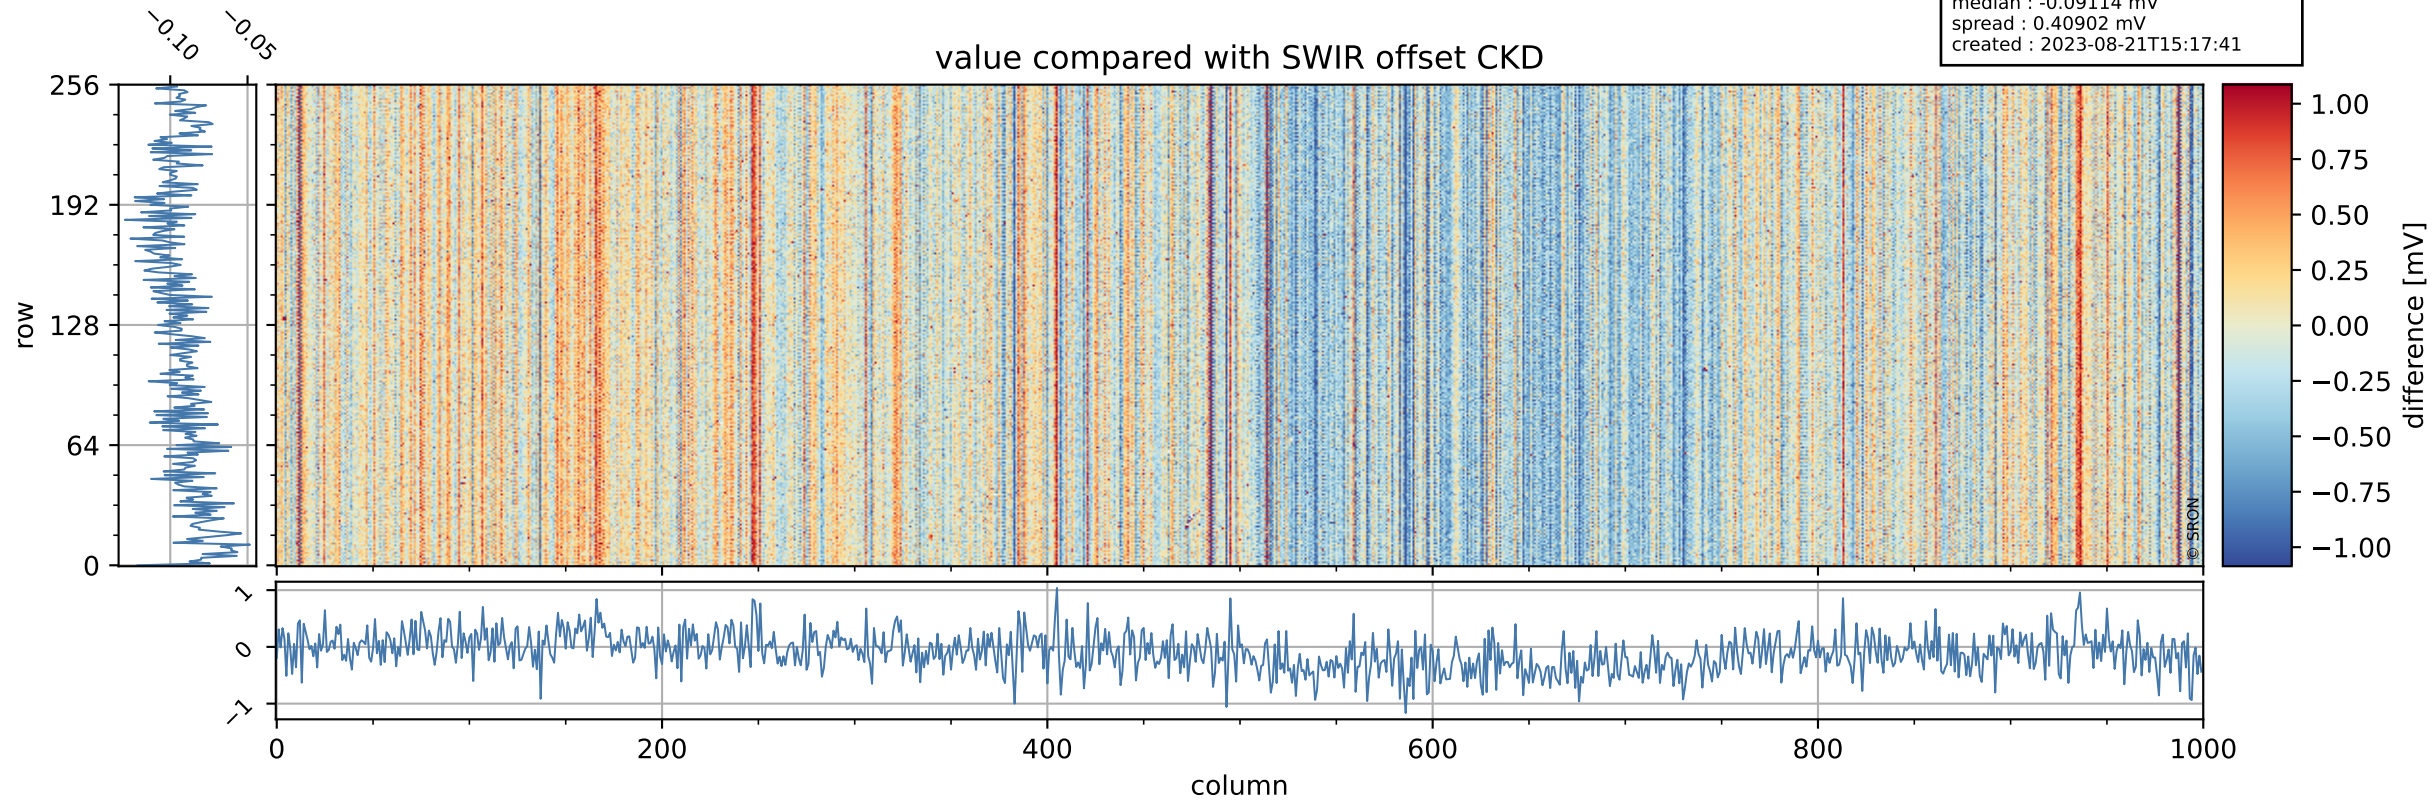

Tropomi SWIR offset (official)

orbits : 19 in [24022, 24067]
coverage : 2022-06-02 / 2022-06-05
median : 0.52592 V
spread : 0.035907 V
created : 2023-08-21T15:17:41

value detector map

Tropomi SWIR offset (official)

orbits : 19 in [24022, 24067]
coverage : 2022-06-02 / 2022-06-05
median : 30.444 μV
spread : 15.168 μV
created : 2023-08-21T15:17:41

Tropomi SWIR offset (official)

value compared with SWIR offset CKD

orbits : 19 in [24022, 24067]
coverage : 2022-06-02 / 2022-06-05
median : -0.09114 mV
spread : 0.40902 mV
created : 2023-08-21T15:17:41

Tropomi SWIR offset (official) ground-tracks of Sentinel-5P

orbits : 19 in [24022, 24067]
coverage : 2022-06-02 / 2022-06-05
created : 2023-08-21T15:17:42

Tropomi SWIR offset (official)

orbits : [2827, 24067]
coverage : 2018-04-30 / 2022-06-05
created : 2023-08-21T15:17:43

trend of detector median & temperatures