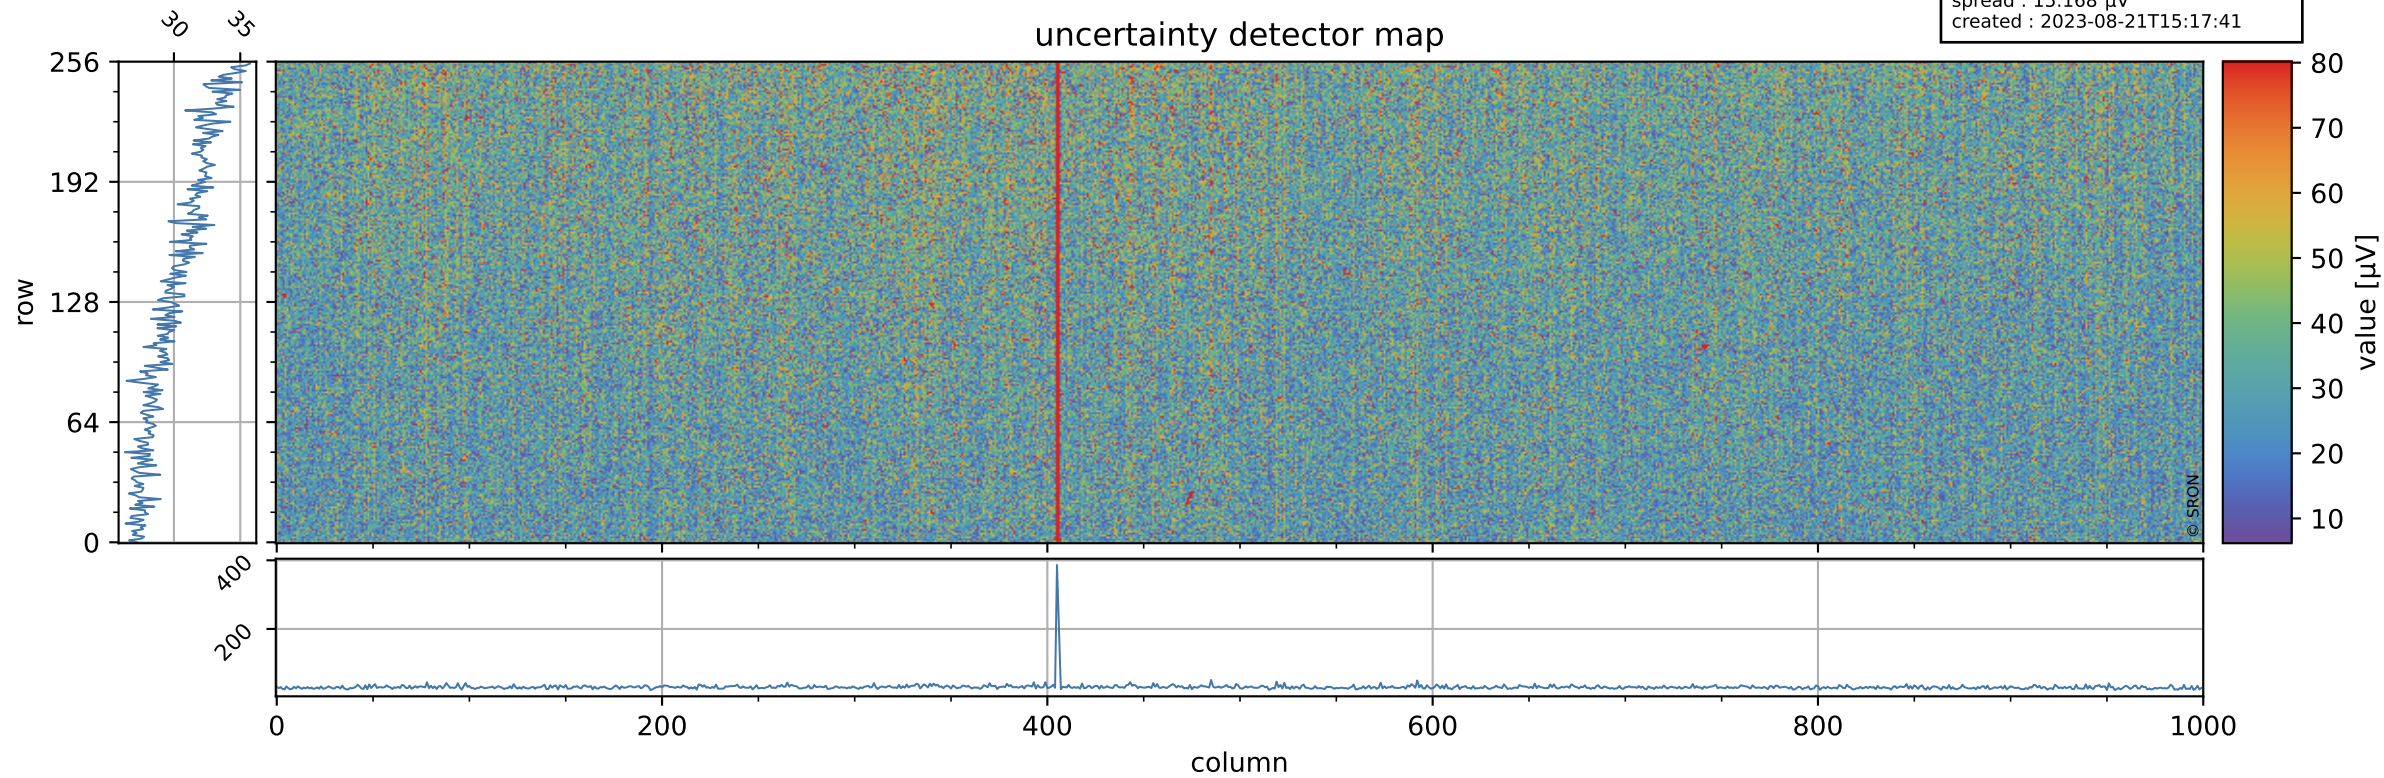

Tropomi SWIR offset (official)

orbits : 19 in [24022, 24067]
coverage : 2022-06-02 / 2022-06-05
median : 0.52592 V
spread : 0.035907 V
created : 2023-08-21T15:17:41

value detector map

Tropomi SWIR offset (official)

orbits : 19 in [24022, 24067]
coverage : 2022-06-02 / 2022-06-05
median : 30.444 μV
spread : 15.168 μV
created : 2023-08-21T15:17:41

Tropomi SWIR offset (official)

value compared with SWIR offset CKD

orbits : 19 in [24022, 24067]
coverage : 2022-06-02 / 2022-06-05
median : -0.09114 mV
spread : 0.40902 mV
created : 2023-08-21T15:17:41

Tropomi SWIR offset (official) ground-tracks of Sentinel-5P

orbits : 19 in [24022, 24067]
coverage : 2022-06-02 / 2022-06-05
created : 2023-08-21T15:17:42

Tropomi SWIR offset (official)

orbits : [2827, 24067]
coverage : 2018-04-30 / 2022-06-05
created : 2023-08-21T15:17:43

trend of detector median & temperatures