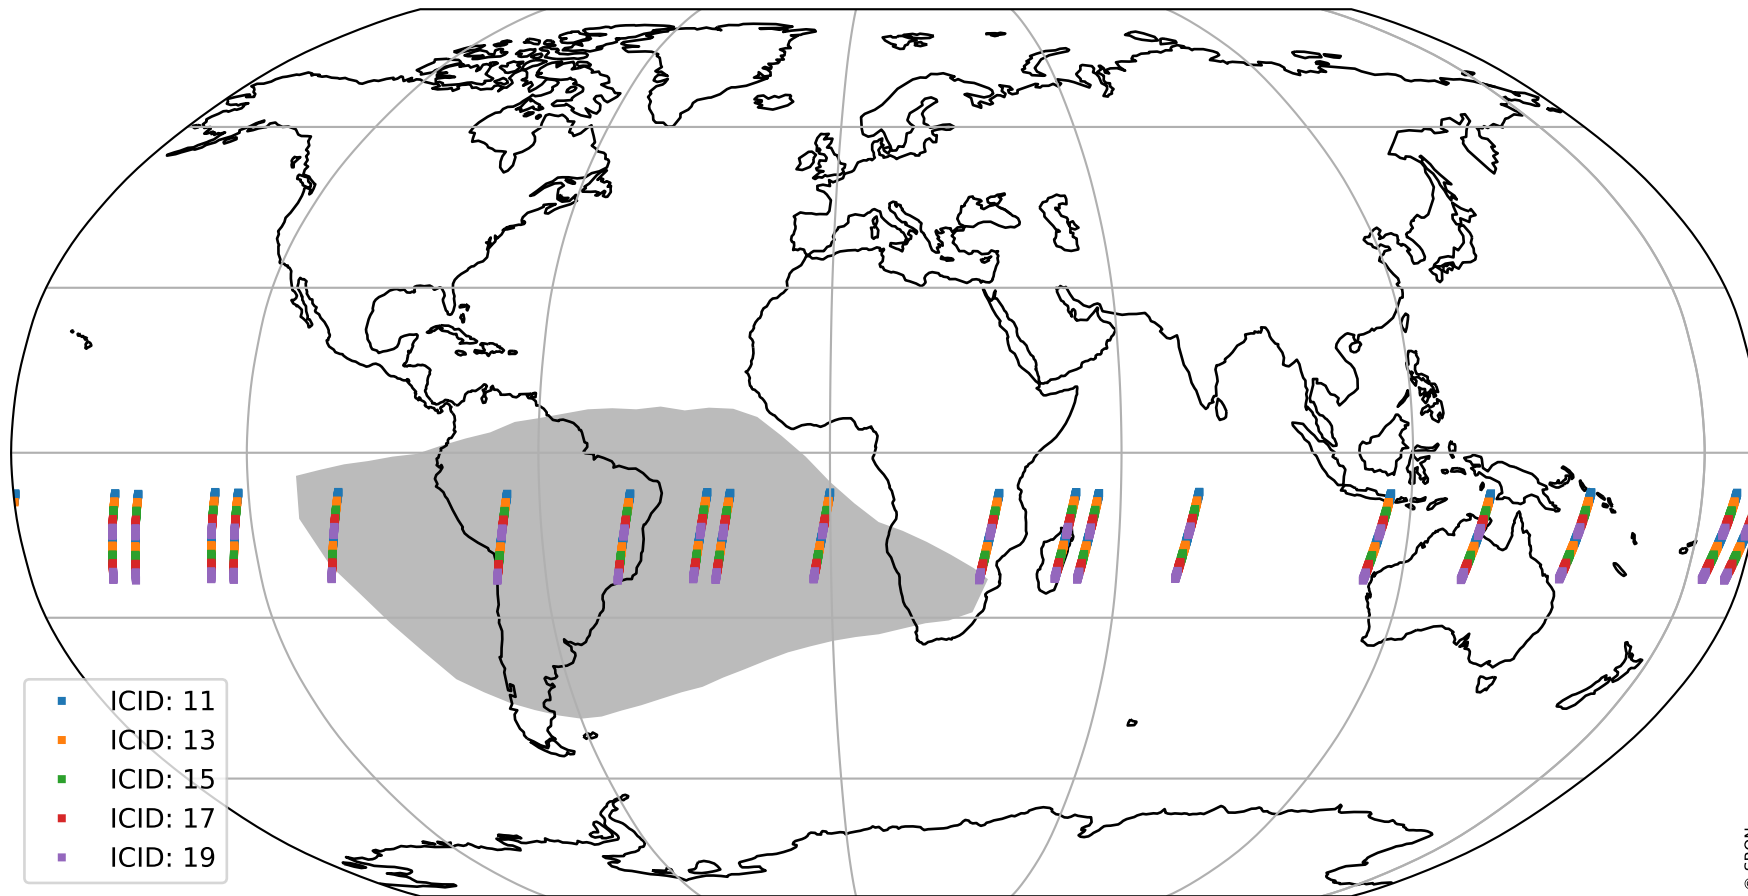

Tropomi SWIR offset (official)

orbits : 19 in [24022, 24067]
coverage : 2022-06-02 / 2022-06-05
median : 0.52592 V
spread : 0.035907 V
created : 2023-08-21T15:17:41

value detector map

Tropomi SWIR offset (official)

orbits : 19 in [24022, 24067]
coverage : 2022-06-02 / 2022-06-05
median : 30.444 μV
spread : 15.168 μV
created : 2023-08-21T15:17:41

Tropomi SWIR offset (official)

value compared with SWIR offset CKD

orbits : 19 in [24022, 24067]
coverage : 2022-06-02 / 2022-06-05
median : -0.09114 mV
spread : 0.40902 mV
created : 2023-08-21T15:17:41

Tropomi SWIR offset (official) ground-tracks of Sentinel-5P

orbits : 19 in [24022, 24067]
coverage : 2022-06-02 / 2022-06-05
created : 2023-08-21T15:17:42

Tropomi SWIR offset (official)

orbits : [2827, 24067]
coverage : 2018-04-30 / 2022-06-05
created : 2023-08-21T15:17:43