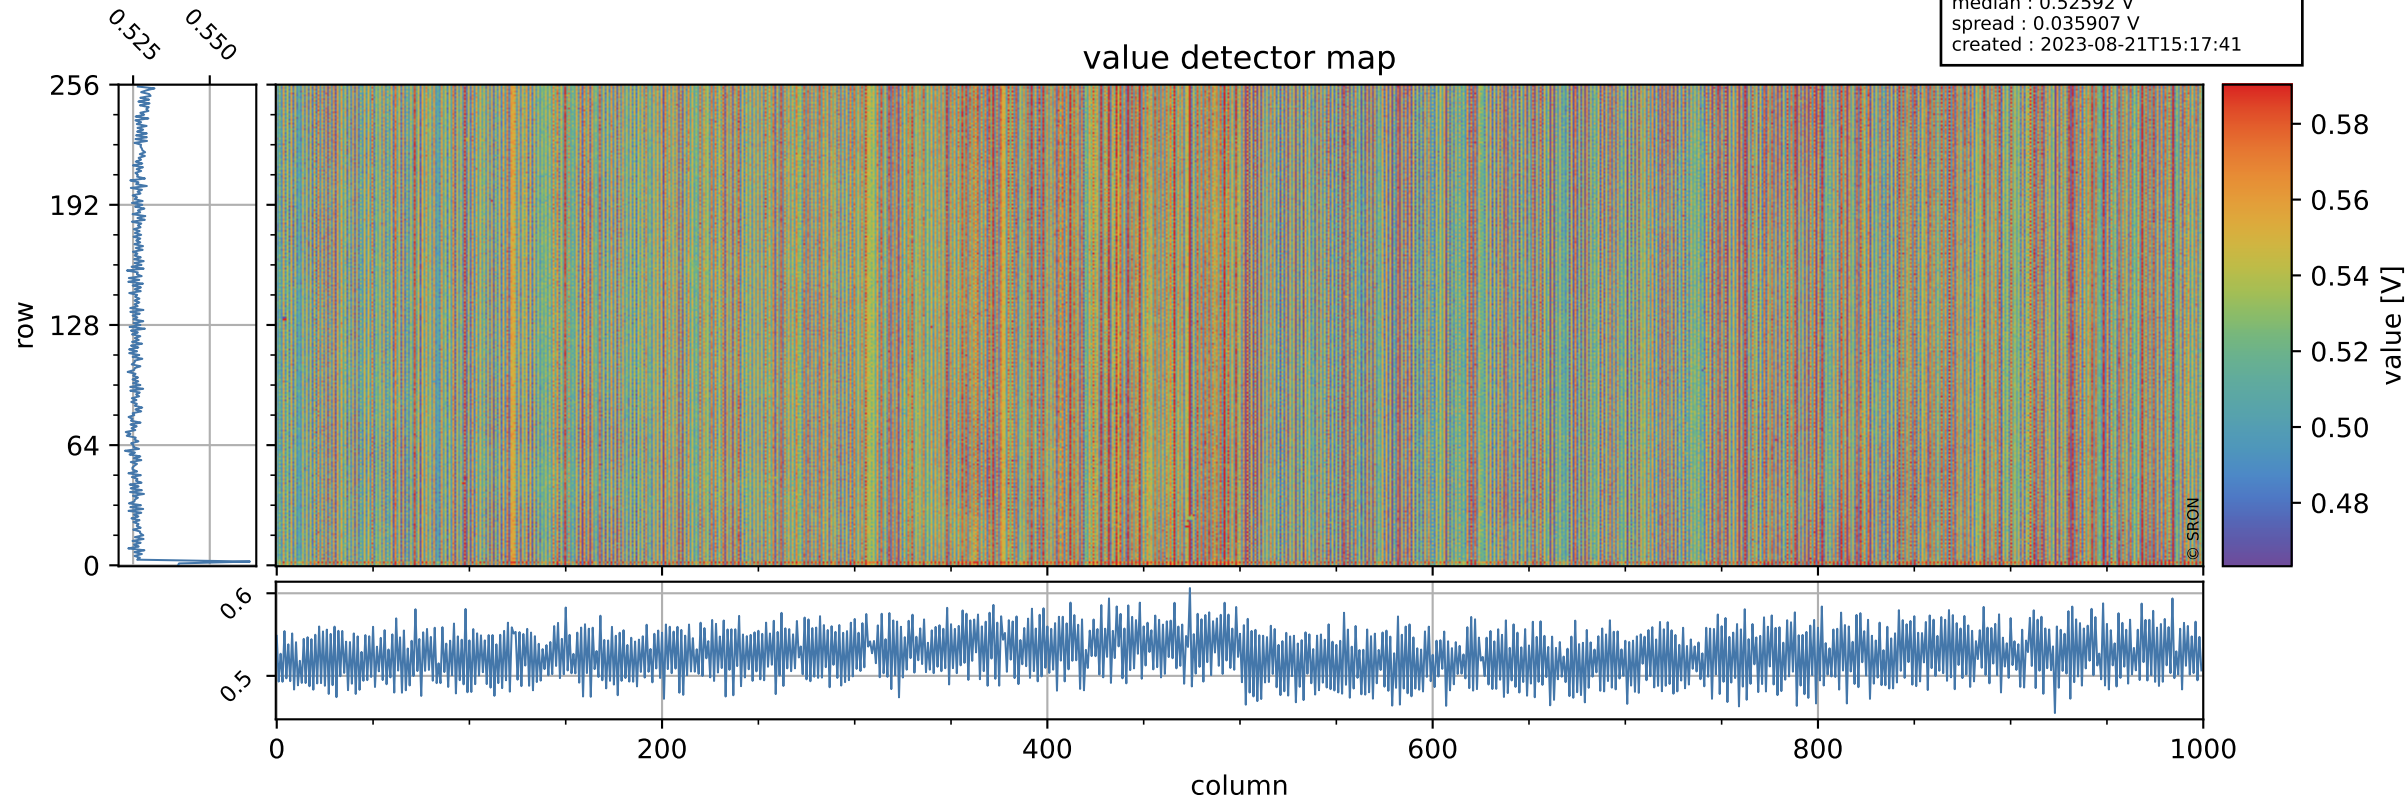

Tropomi SWIR offset (official)

orbits : 19 in [24022, 24067]
coverage : 2022-06-02 / 2022-06-05
median : 0.52592 V
spread : 0.035907 V
created : 2023-08-21T15:17:41

value detector map

Tropomi SWIR offset (official)

orbits : 19 in [24022, 24067]
coverage : 2022-06-02 / 2022-06-05
median : 30.444 μV
spread : 15.168 μV
created : 2023-08-21T15:17:41

Tropomi SWIR offset (official)

value compared with SWIR offset CKD

orbits : 19 in [24022, 24067]
coverage : 2022-06-02 / 2022-06-05
median : -0.09114 mV
spread : 0.40902 mV
created : 2023-08-21T15:17:41

Tropomi SWIR offset (official) ground-tracks of Sentinel-5P

orbits : 19 in [24022, 24067]
coverage : 2022-06-02 / 2022-06-05
created : 2023-08-21T15:17:42

Tropomi SWIR offset (official)

orbits : [2827, 24067]
coverage : 2018-04-30 / 2022-06-05
created : 2023-08-21T15:17:43

trend of detector median & temperatures