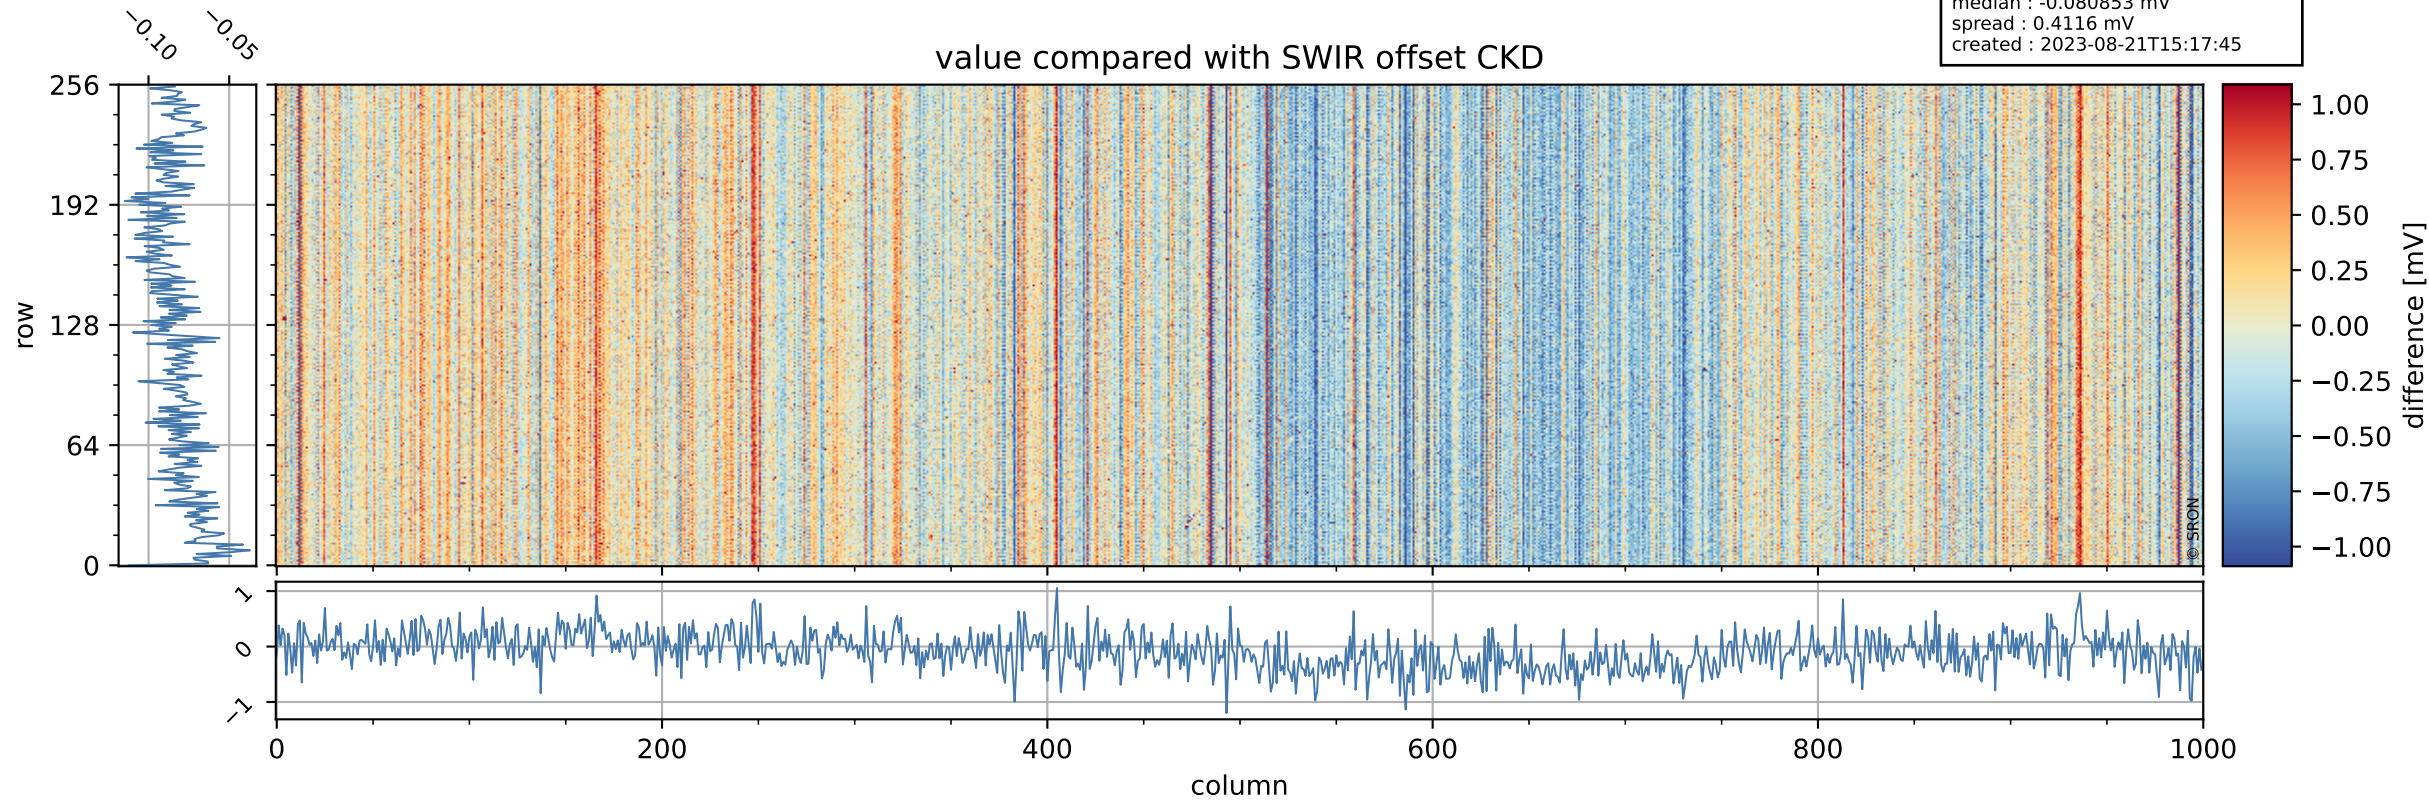

Tropomi SWIR offset (official)

orbits : 18 in [24037, 24082]
coverage : 2022-06-03 / 2022-06-06
median : 0.52593 V
spread : 0.035909 V
created : 2023-08-21T15:17:44

value detector map

Tropomi SWIR offset (official)

orbits : 18 in [24037, 24082]
coverage : 2022-06-03 / 2022-06-06
median : 29.93 μV
spread : 14.983 μV
created : 2023-08-21T15:17:45

Tropomi SWIR offset (official)

orbits : 18 in [24037, 24082]
coverage : 2022-06-03 / 2022-06-06
median : -0.080853 mV
spread : 0.4116 mV
created : 2023-08-21T15:17:45

value compared with SWIR offset CKD

Tropomi SWIR offset (official) ground-tracks of Sentinel-5P

orbits : 18 in [24037, 24082]
coverage : 2022-06-03 / 2022-06-06
created : 2023-08-21T15:17:46

Tropomi SWIR offset (official)

orbits : [2827, 24082]
coverage : 2018-04-30 / 2022-06-06
created : 2023-08-21T15:17:46

trend of detector median & temperatures