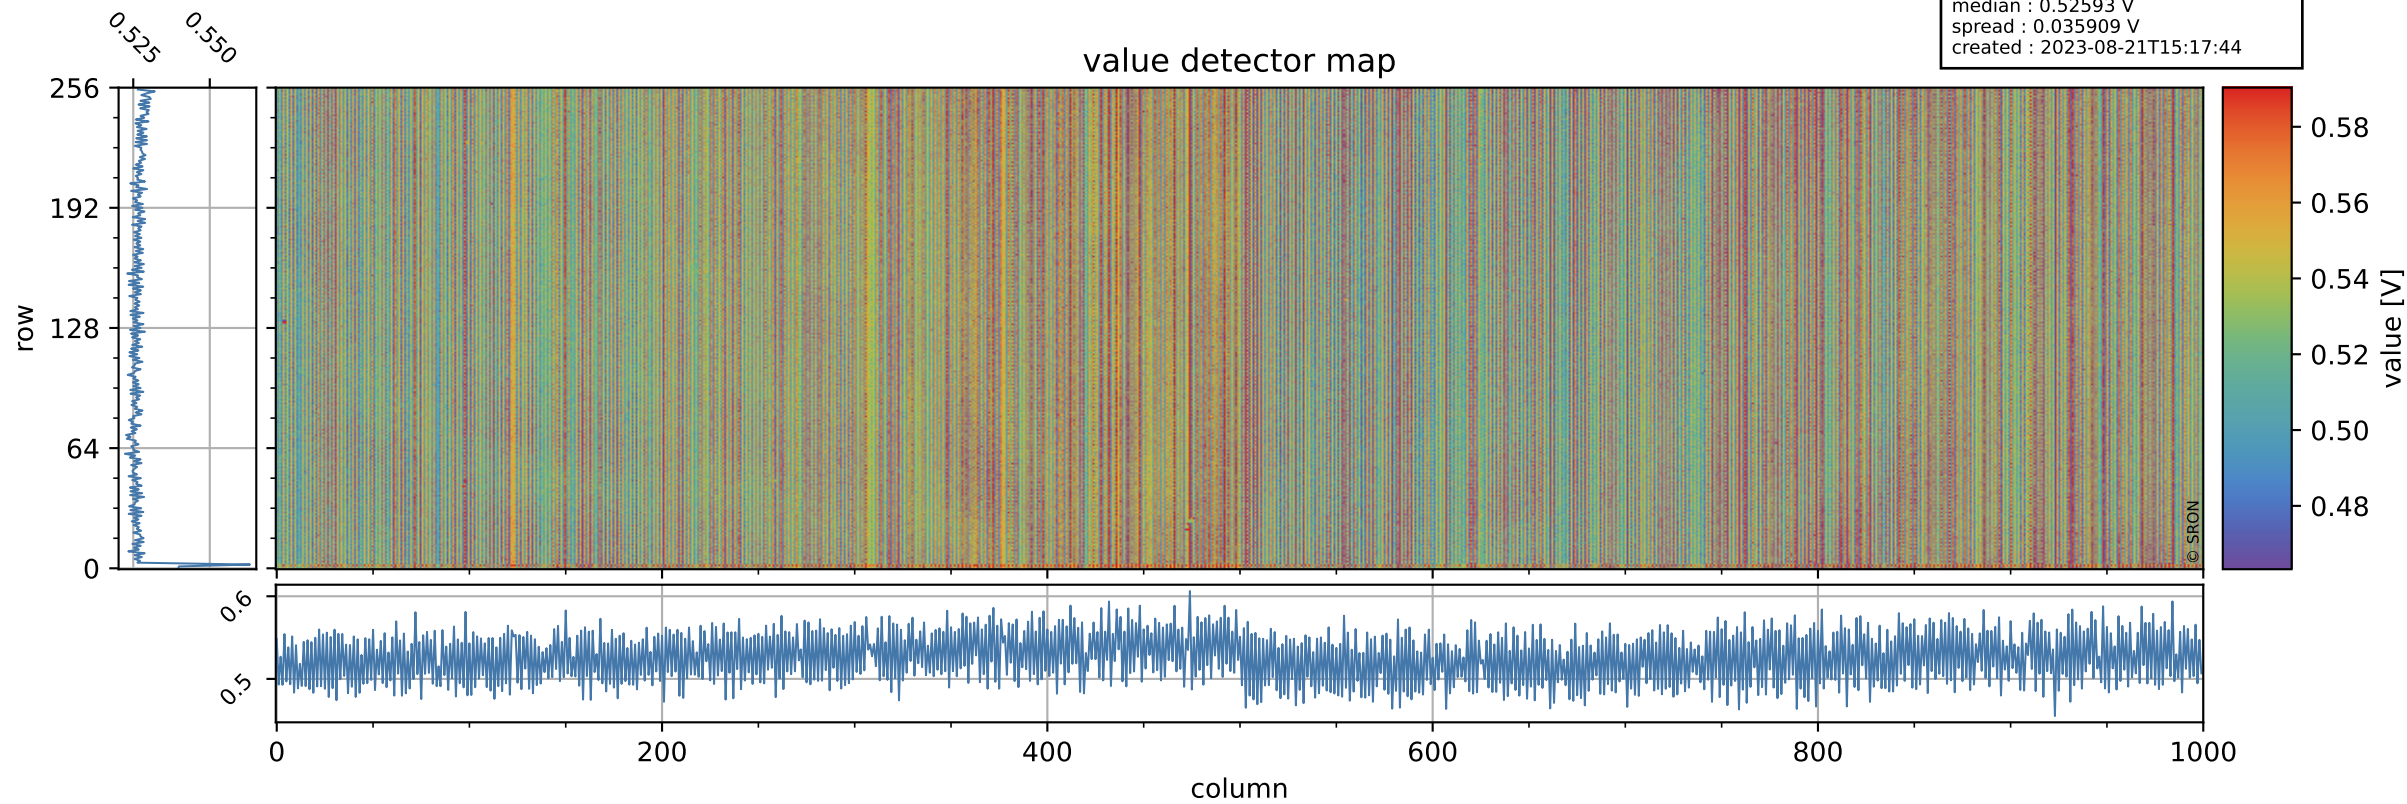

Tropomi SWIR offset (official)

orbits : 18 in [24037, 24082]
coverage : 2022-06-03 / 2022-06-06
median : 0.52593 V
spread : 0.035909 V
created : 2023-08-21T15:17:44

value detector map

Tropomi SWIR offset (official)

orbits : 18 in [24037, 24082]
coverage : 2022-06-03 / 2022-06-06
median : 29.93 μV
spread : 14.983 μV
created : 2023-08-21T15:17:45

Tropomi SWIR offset (official)

orbits : 18 in [24037, 24082]
coverage : 2022-06-03 / 2022-06-06
median : -0.080853 mV
spread : 0.4116 mV
created : 2023-08-21T15:17:45

value compared with SWIR offset CKD

Tropomi SWIR offset (official) ground-tracks of Sentinel-5P

orbits : 18 in [24037, 24082]
coverage : 2022-06-03 / 2022-06-06
created : 2023-08-21T15:17:46

Tropomi SWIR offset (official)

orbits : [2827, 24082]
coverage : 2018-04-30 / 2022-06-06
created : 2023-08-21T15:17:46

trend of detector median & temperatures