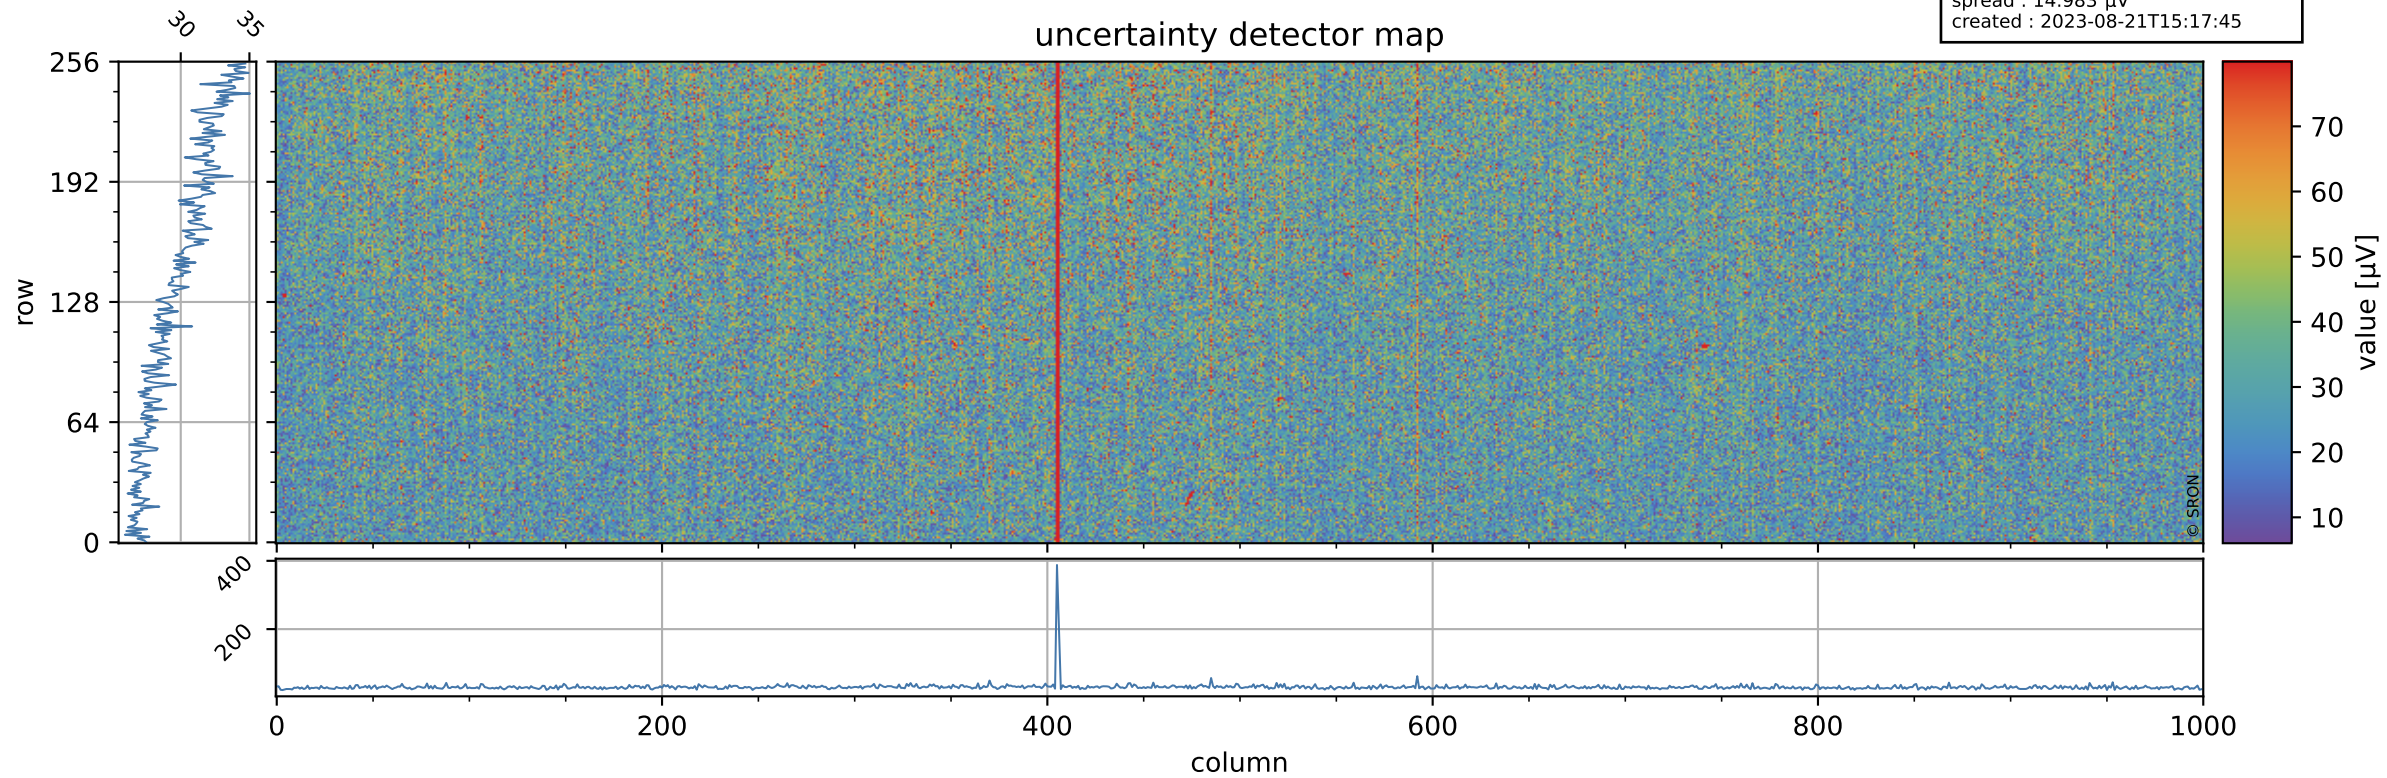

Tropomi SWIR offset (official)

orbits : 18 in [24037, 24082]
coverage : 2022-06-03 / 2022-06-06
median : 0.52593 V
spread : 0.035909 V
created : 2023-08-21T15:17:44

value detector map

Tropomi SWIR offset (official)

orbits : 18 in [24037, 24082]
coverage : 2022-06-03 / 2022-06-06
median : 29.93 μV
spread : 14.983 μV
created : 2023-08-21T15:17:45

Tropomi SWIR offset (official)

orbits : 18 in [24037, 24082]
coverage : 2022-06-03 / 2022-06-06
median : -0.080853 mV
spread : 0.4116 mV
created : 2023-08-21T15:17:45

value compared with SWIR offset CKD

Tropomi SWIR offset (official) ground-tracks of Sentinel-5P

orbits : 18 in [24037, 24082]
coverage : 2022-06-03 / 2022-06-06
created : 2023-08-21T15:17:46

Tropomi SWIR offset (official)

orbits : [2827, 24082]
coverage : 2018-04-30 / 2022-06-06
created : 2023-08-21T15:17:46

trend of detector median & temperatures