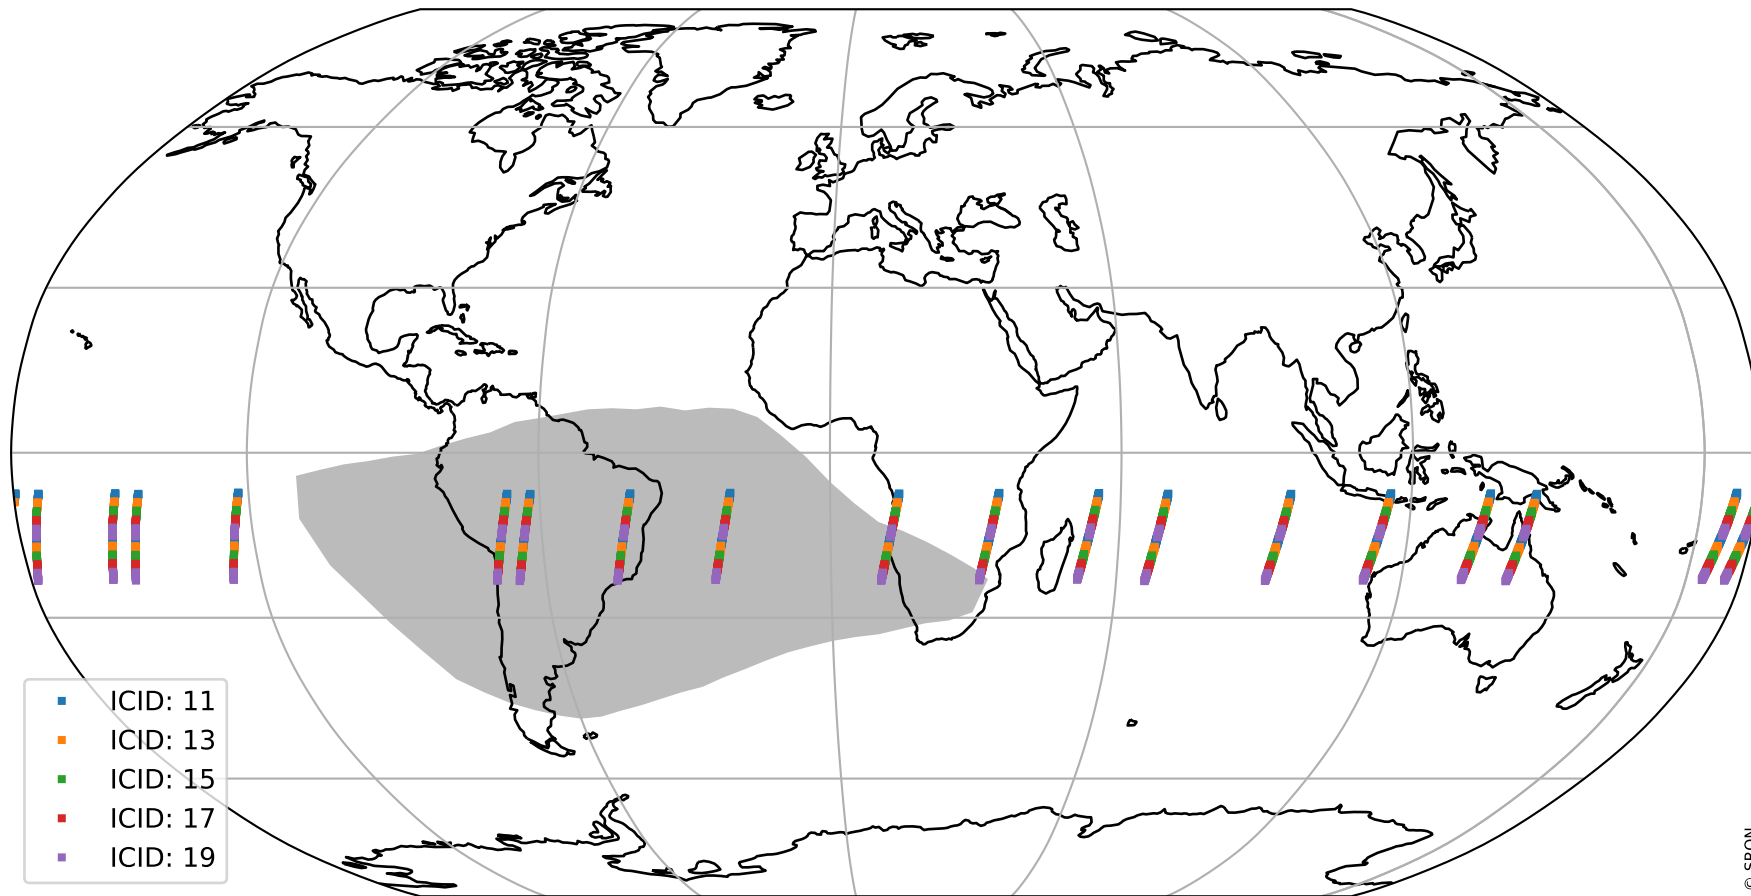

Tropomi SWIR offset (official)

orbits : 18 in [24037, 24082]
coverage : 2022-06-03 / 2022-06-06
median : 0.52593 V
spread : 0.035909 V
created : 2023-08-21T15:17:44

value detector map

Tropomi SWIR offset (official)

orbits : 18 in [24037, 24082]
coverage : 2022-06-03 / 2022-06-06
median : 29.93 μV
spread : 14.983 μV
created : 2023-08-21T15:17:45

Tropomi SWIR offset (official)

orbits : 18 in [24037, 24082]
coverage : 2022-06-03 / 2022-06-06
median : -0.080853 mV
spread : 0.4116 mV
created : 2023-08-21T15:17:45

value compared with SWIR offset CKD

Tropomi SWIR offset (official) ground-tracks of Sentinel-5P

orbits : 18 in [24037, 24082]
coverage : 2022-06-03 / 2022-06-06
created : 2023-08-21T15:17:46

Tropomi SWIR offset (official)

orbits : [2827, 24082]
coverage : 2018-04-30 / 2022-06-06
created : 2023-08-21T15:17:46

trend of detector median & temperatures