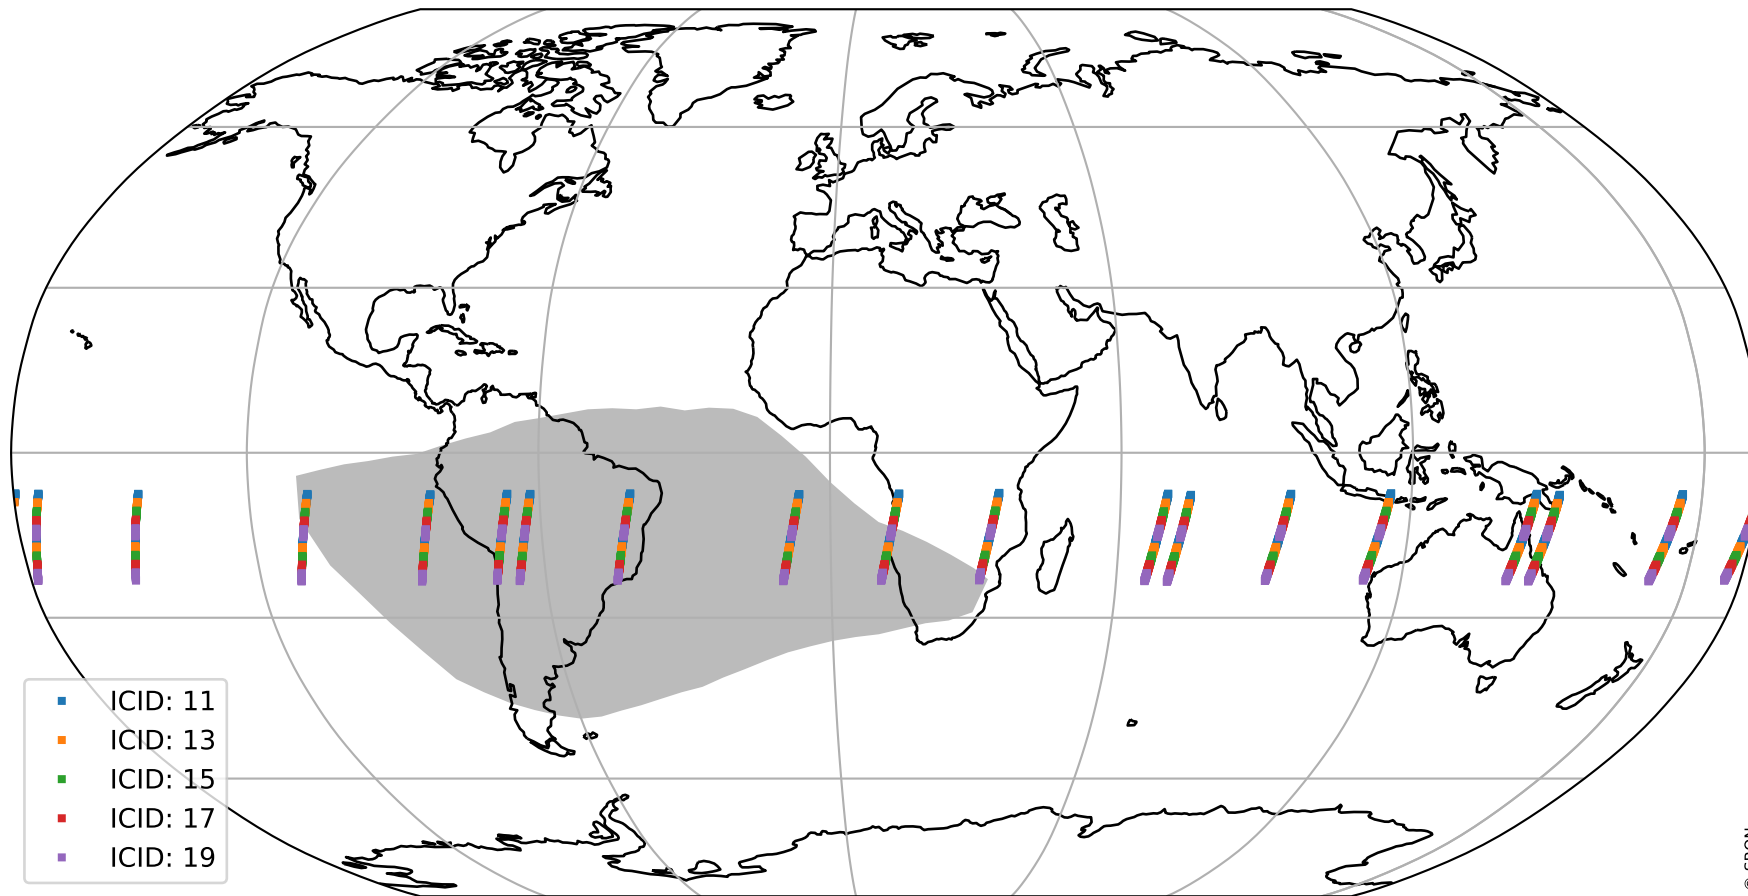

Tropomi SWIR offset (official)

orbits : 18 in [24052, 24097]
coverage : 2022-06-04 / 2022-06-07
median : 0.52595 V
spread : 0.035908 V
created : 2023-08-21T15:17:48

value detector map

Tropomi SWIR offset (official)

orbits : 18 in [24052, 24097]
coverage : 2022-06-04 / 2022-06-07
median : 30.795 μV
spread : 15.229 μV
created : 2023-08-21T15:17:48

Tropomi SWIR offset (official)

orbits : 18 in [24052, 24097]
coverage : 2022-06-04 / 2022-06-07
median : -0.060658 mV
spread : 0.41232 mV
created : 2023-08-21T15:17:48

value compared with SWIR offset CKD

Tropomi SWIR offset (official) ground-tracks of Sentinel-5P

orbits : 18 in [24052, 24097]
coverage : 2022-06-04 / 2022-06-07
created : 2023-08-21T15:17:49

Tropomi SWIR offset (official)

orbits : [2827, 24097]
coverage : 2018-04-30 / 2022-06-07
created : 2023-08-21T15:17:50

trend of detector median & temperatures