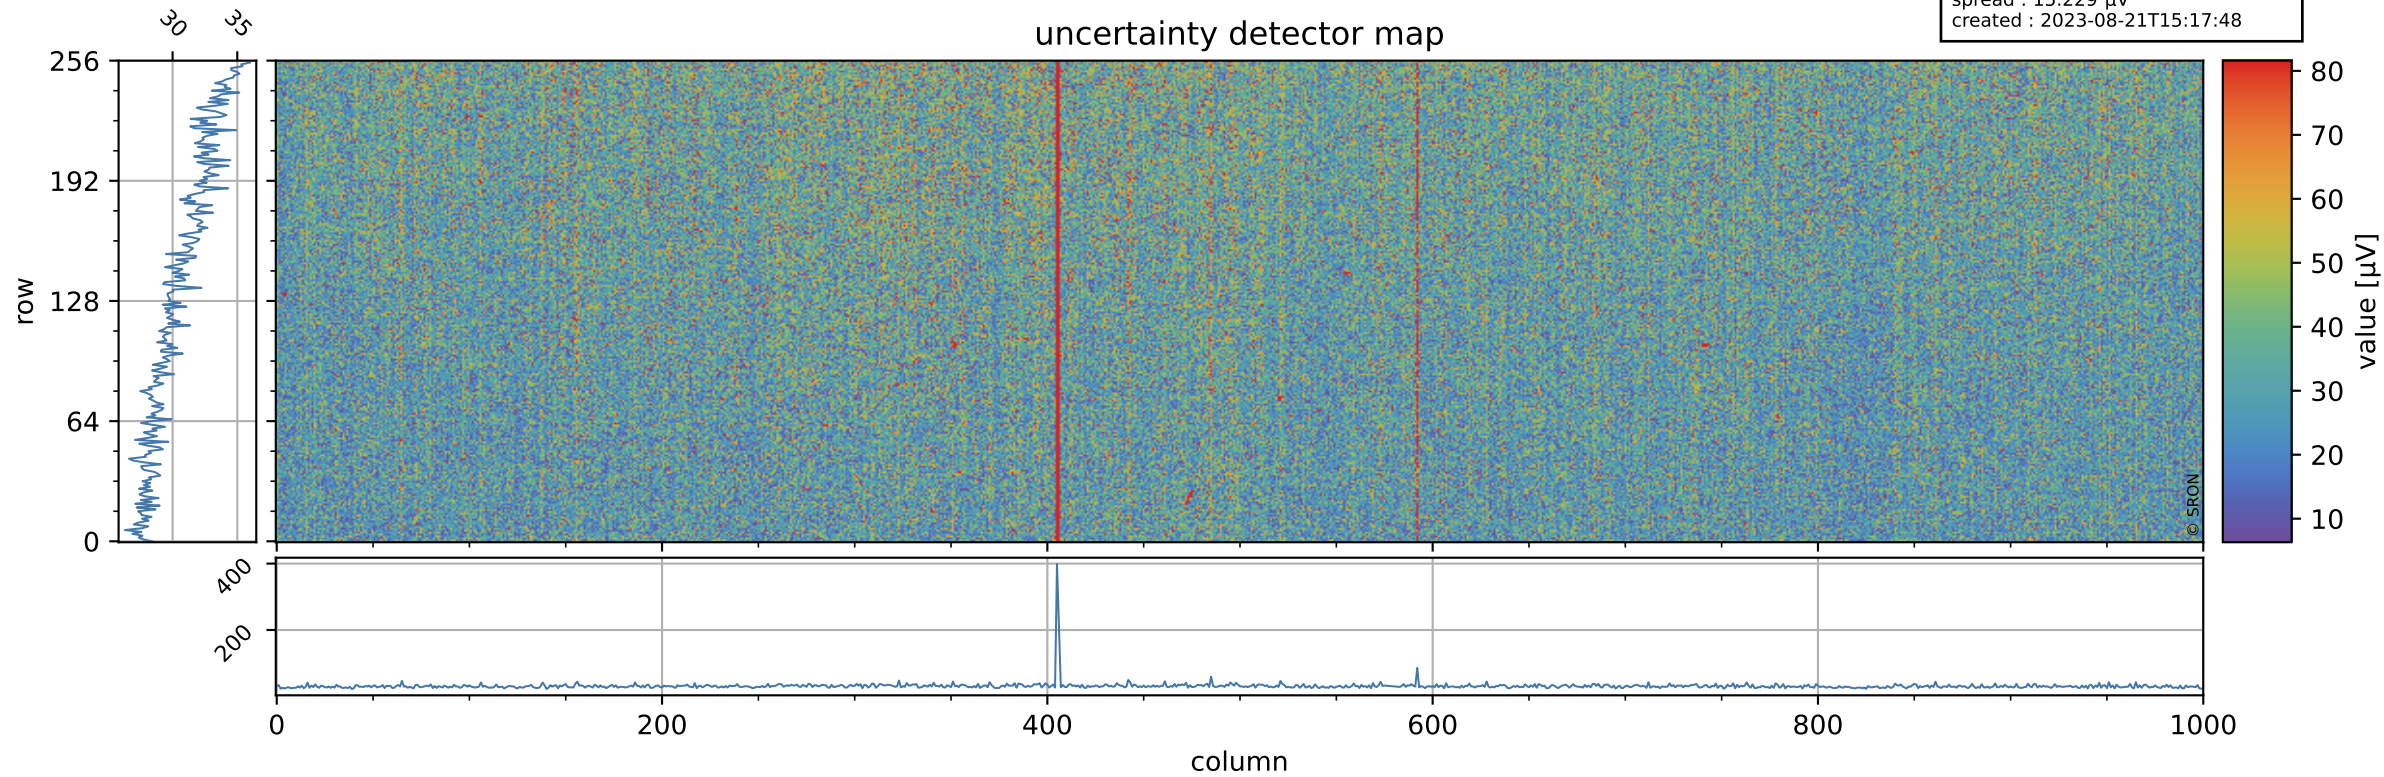

Tropomi SWIR offset (official)

orbits : 18 in [24052, 24097]
coverage : 2022-06-04 / 2022-06-07
median : 0.52595 V
spread : 0.035908 V
created : 2023-08-21T15:17:48

value detector map

Tropomi SWIR offset (official)

orbits : 18 in [24052, 24097]
coverage : 2022-06-04 / 2022-06-07
median : 30.795 μV
spread : 15.229 μV
created : 2023-08-21T15:17:48

Tropomi SWIR offset (official)

orbits : 18 in [24052, 24097]
coverage : 2022-06-04 / 2022-06-07
median : -0.060658 mV
spread : 0.41232 mV
created : 2023-08-21T15:17:48

value compared with SWIR offset CKD

Tropomi SWIR offset (official) ground-tracks of Sentinel-5P

orbits : 18 in [24052, 24097]
coverage : 2022-06-04 / 2022-06-07
created : 2023-08-21T15:17:49

Tropomi SWIR offset (official)

orbits : [2827, 24097]
coverage : 2018-04-30 / 2022-06-07
created : 2023-08-21T15:17:50

trend of detector median & temperatures