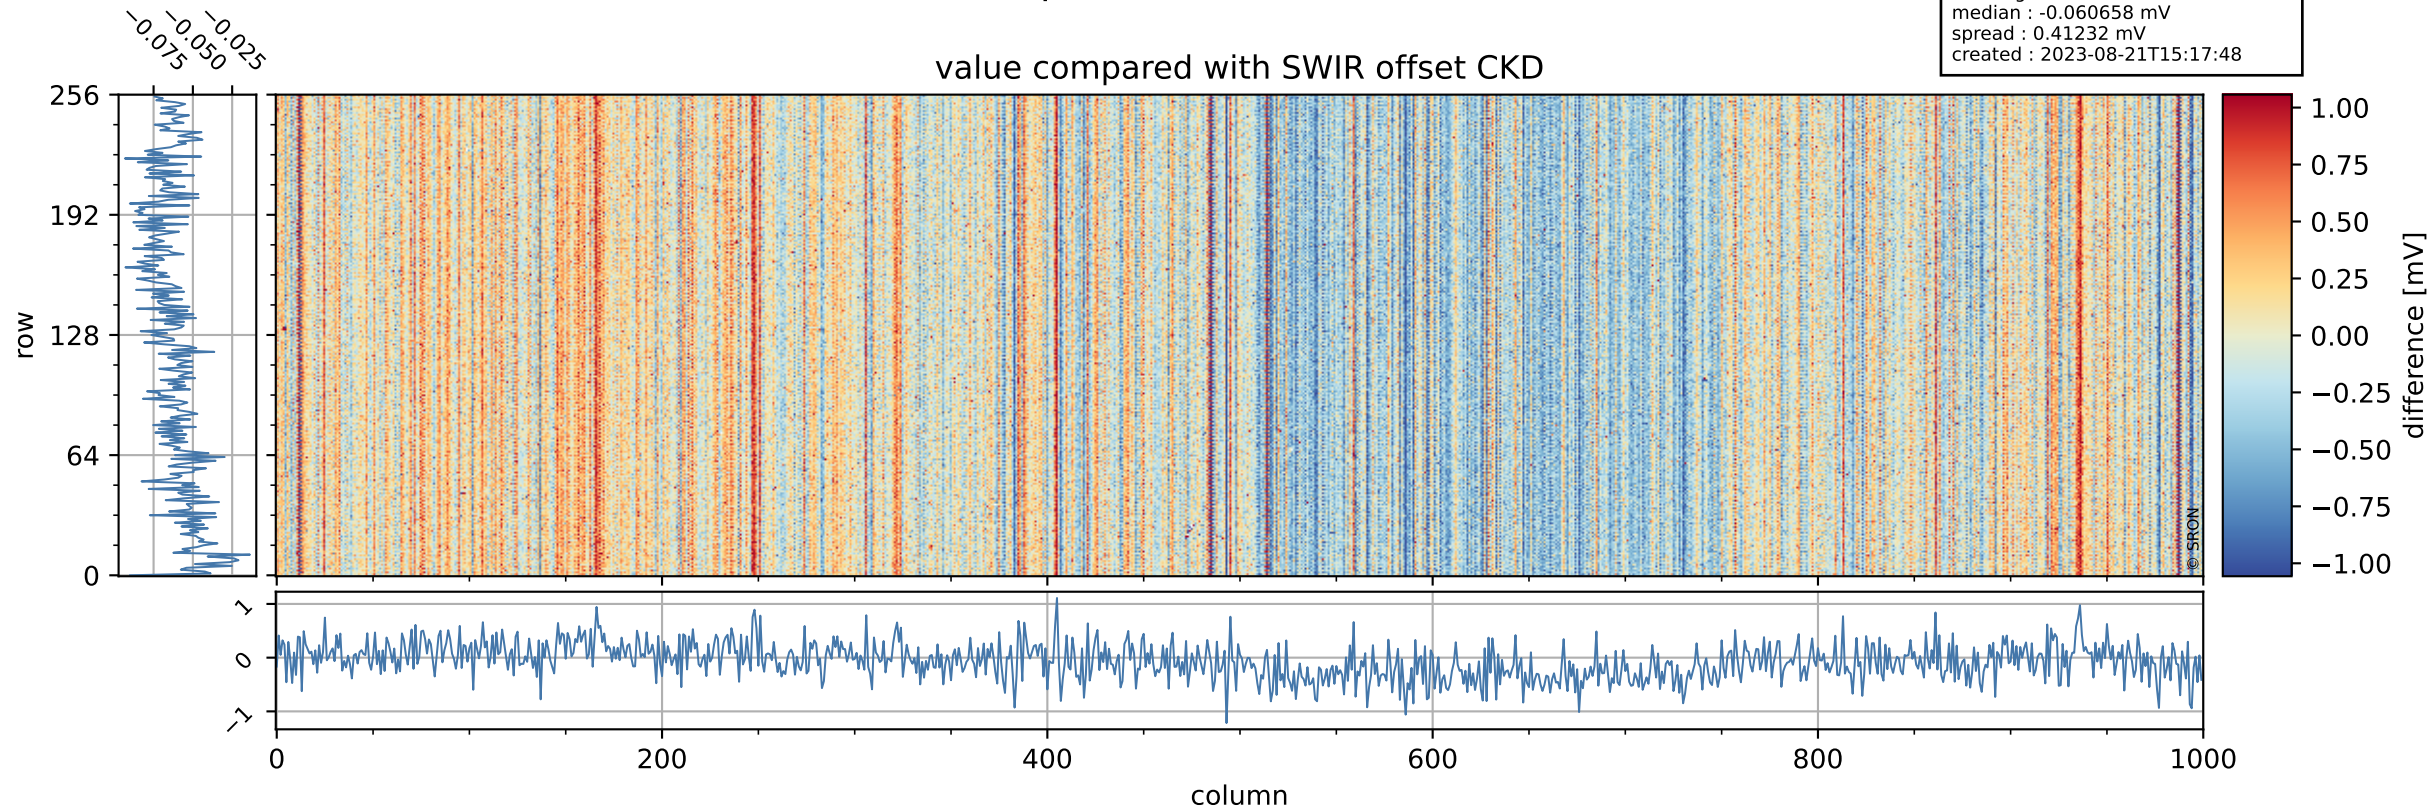

Tropomi SWIR offset (official)

orbits : 18 in [24052, 24097]
coverage : 2022-06-04 / 2022-06-07
median : 0.52595 V
spread : 0.035908 V
created : 2023-08-21T15:17:48

value detector map

Tropomi SWIR offset (official)

orbits : 18 in [24052, 24097]
coverage : 2022-06-04 / 2022-06-07
median : 30.795 μV
spread : 15.229 μV
created : 2023-08-21T15:17:48

Tropomi SWIR offset (official)

orbits : 18 in [24052, 24097]
coverage : 2022-06-04 / 2022-06-07
median : -0.060658 mV
spread : 0.41232 mV
created : 2023-08-21T15:17:48

value compared with SWIR offset CKD

Tropomi SWIR offset (official) ground-tracks of Sentinel-5P

orbits : 18 in [24052, 24097]
coverage : 2022-06-04 / 2022-06-07
created : 2023-08-21T15:17:49

Tropomi SWIR offset (official)

orbits : [2827, 24097]
coverage : 2018-04-30 / 2022-06-07
created : 2023-08-21T15:17:50

trend of detector median & temperatures