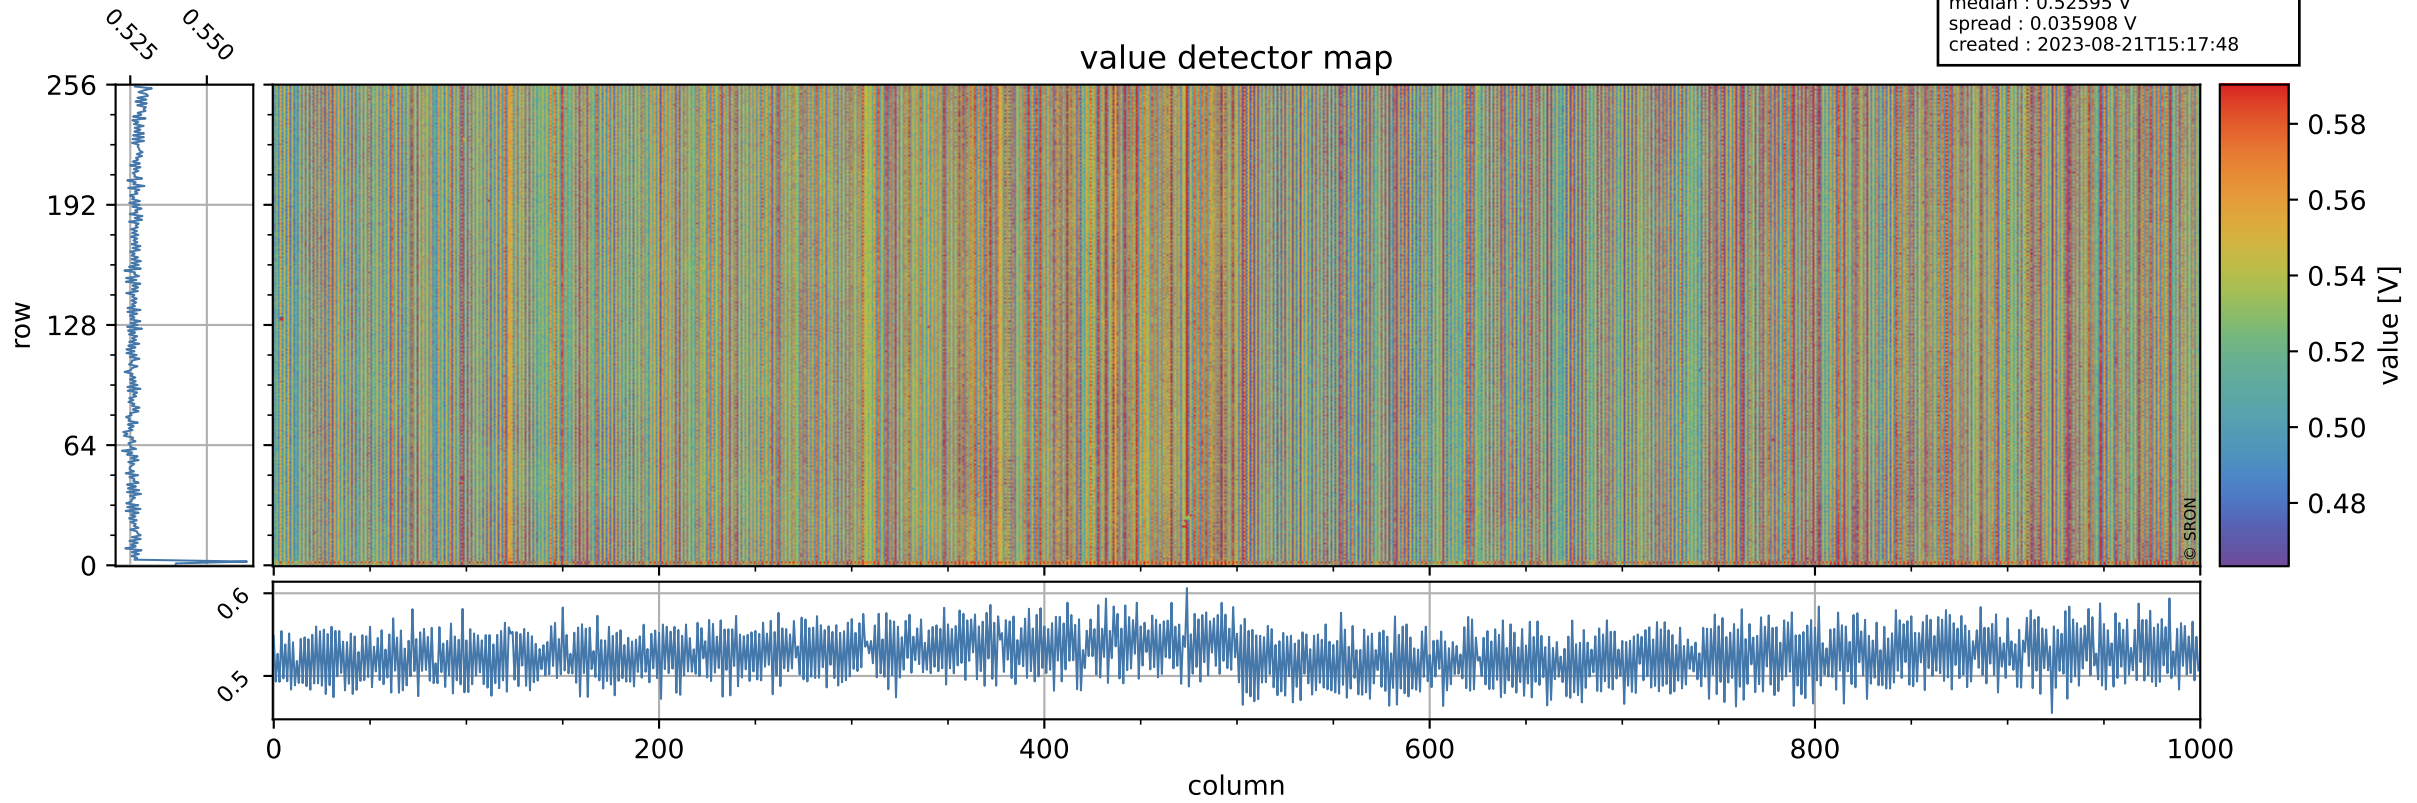

Tropomi SWIR offset (official)

orbits : 18 in [24052, 24097]
coverage : 2022-06-04 / 2022-06-07
median : 0.52595 V
spread : 0.035908 V
created : 2023-08-21T15:17:48

value detector map

Tropomi SWIR offset (official)

orbits : 18 in [24052, 24097]
coverage : 2022-06-04 / 2022-06-07
median : 30.795 μV
spread : 15.229 μV
created : 2023-08-21T15:17:48

Tropomi SWIR offset (official)

orbits : 18 in [24052, 24097]
coverage : 2022-06-04 / 2022-06-07
median : -0.060658 mV
spread : 0.41232 mV
created : 2023-08-21T15:17:48

value compared with SWIR offset CKD

Tropomi SWIR offset (official) ground-tracks of Sentinel-5P

orbits : 18 in [24052, 24097]
coverage : 2022-06-04 / 2022-06-07
created : 2023-08-21T15:17:49

Tropomi SWIR offset (official)

orbits : [2827, 24097]
coverage : 2018-04-30 / 2022-06-07
created : 2023-08-21T15:17:50

trend of detector median & temperatures