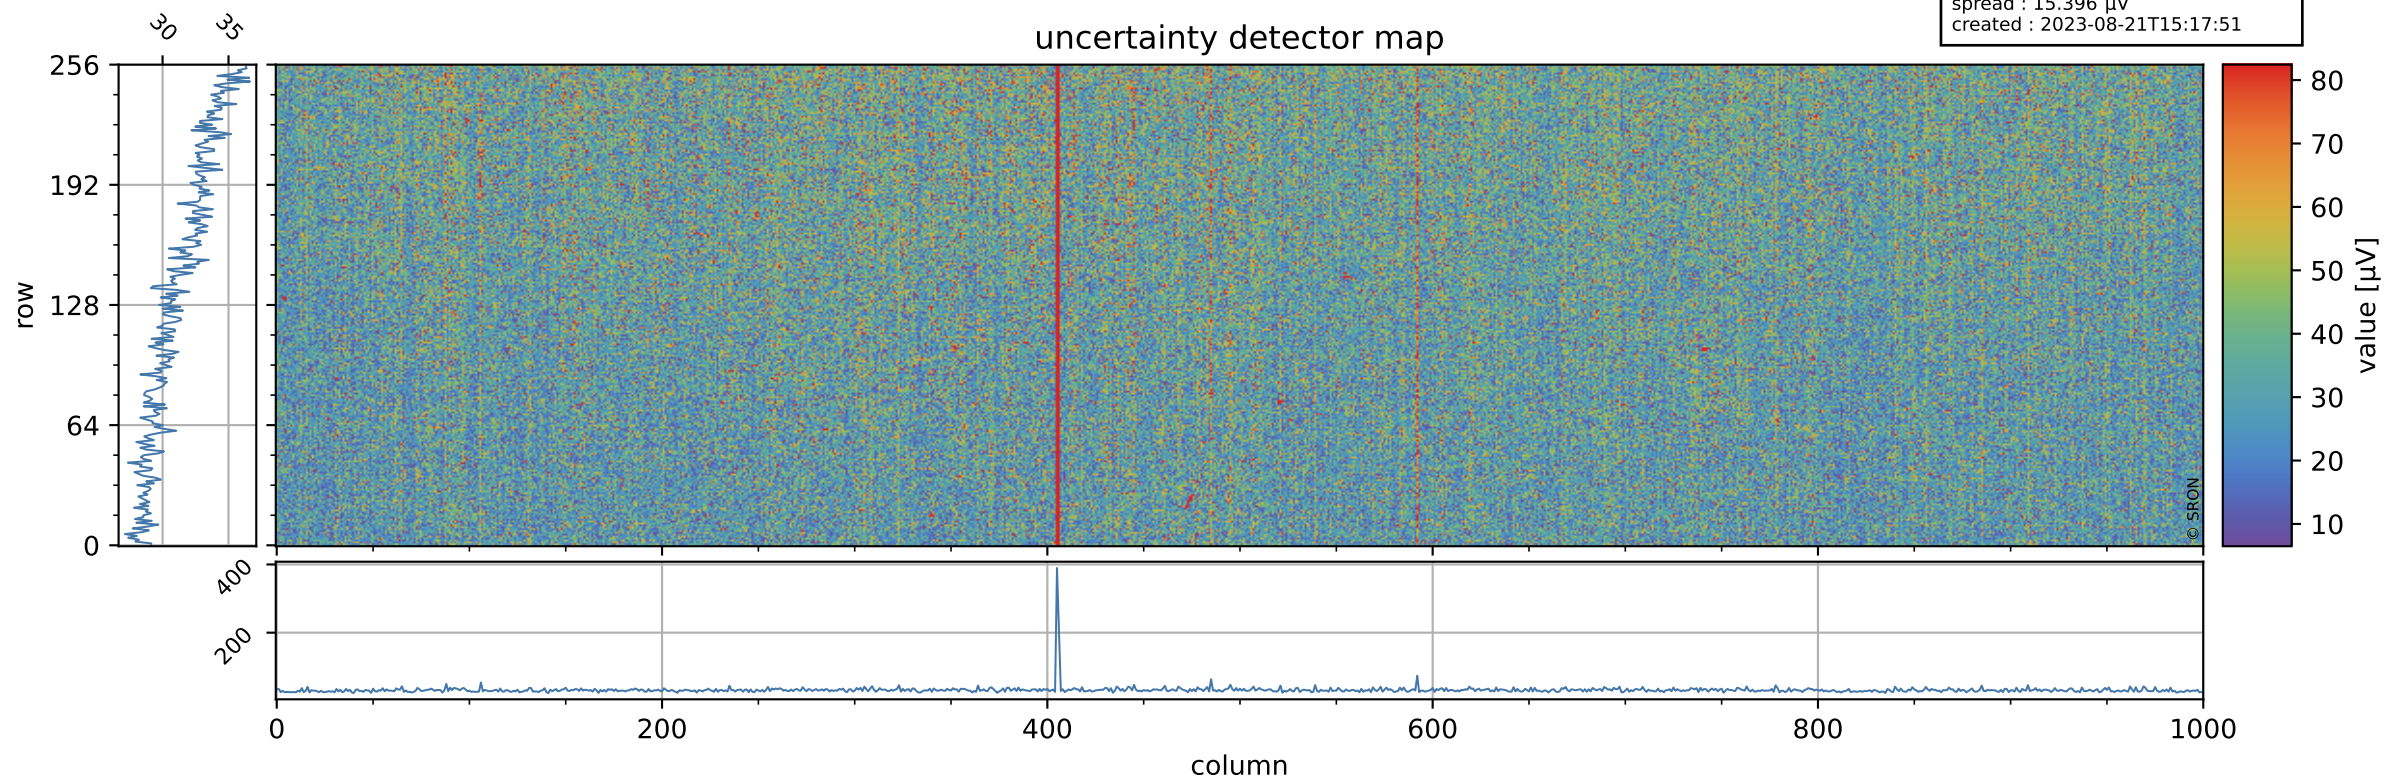

# Tropomi SWIR offset (official)

orbits : 18 in [24067, 24112]  
coverage : 2022-06-05 / 2022-06-08  
median : 0.52597 V  
spread : 0.035907 V  
created : 2023-08-21T15:17:51

## value detector map

# Tropomi SWIR offset (official)

orbits : 18 in [24067, 24112]  
coverage : 2022-06-05 / 2022-06-08  
median : 31.469  $\mu\text{V}$   
spread : 15.396  $\mu\text{V}$   
created : 2023-08-21T15:17:51

# Tropomi SWIR offset (official) ground-tracks of Sentinel-5P

orbits : 18 in [24067, 24112]  
coverage : 2022-06-05 / 2022-06-08  
created : 2023-08-21T15:17:52