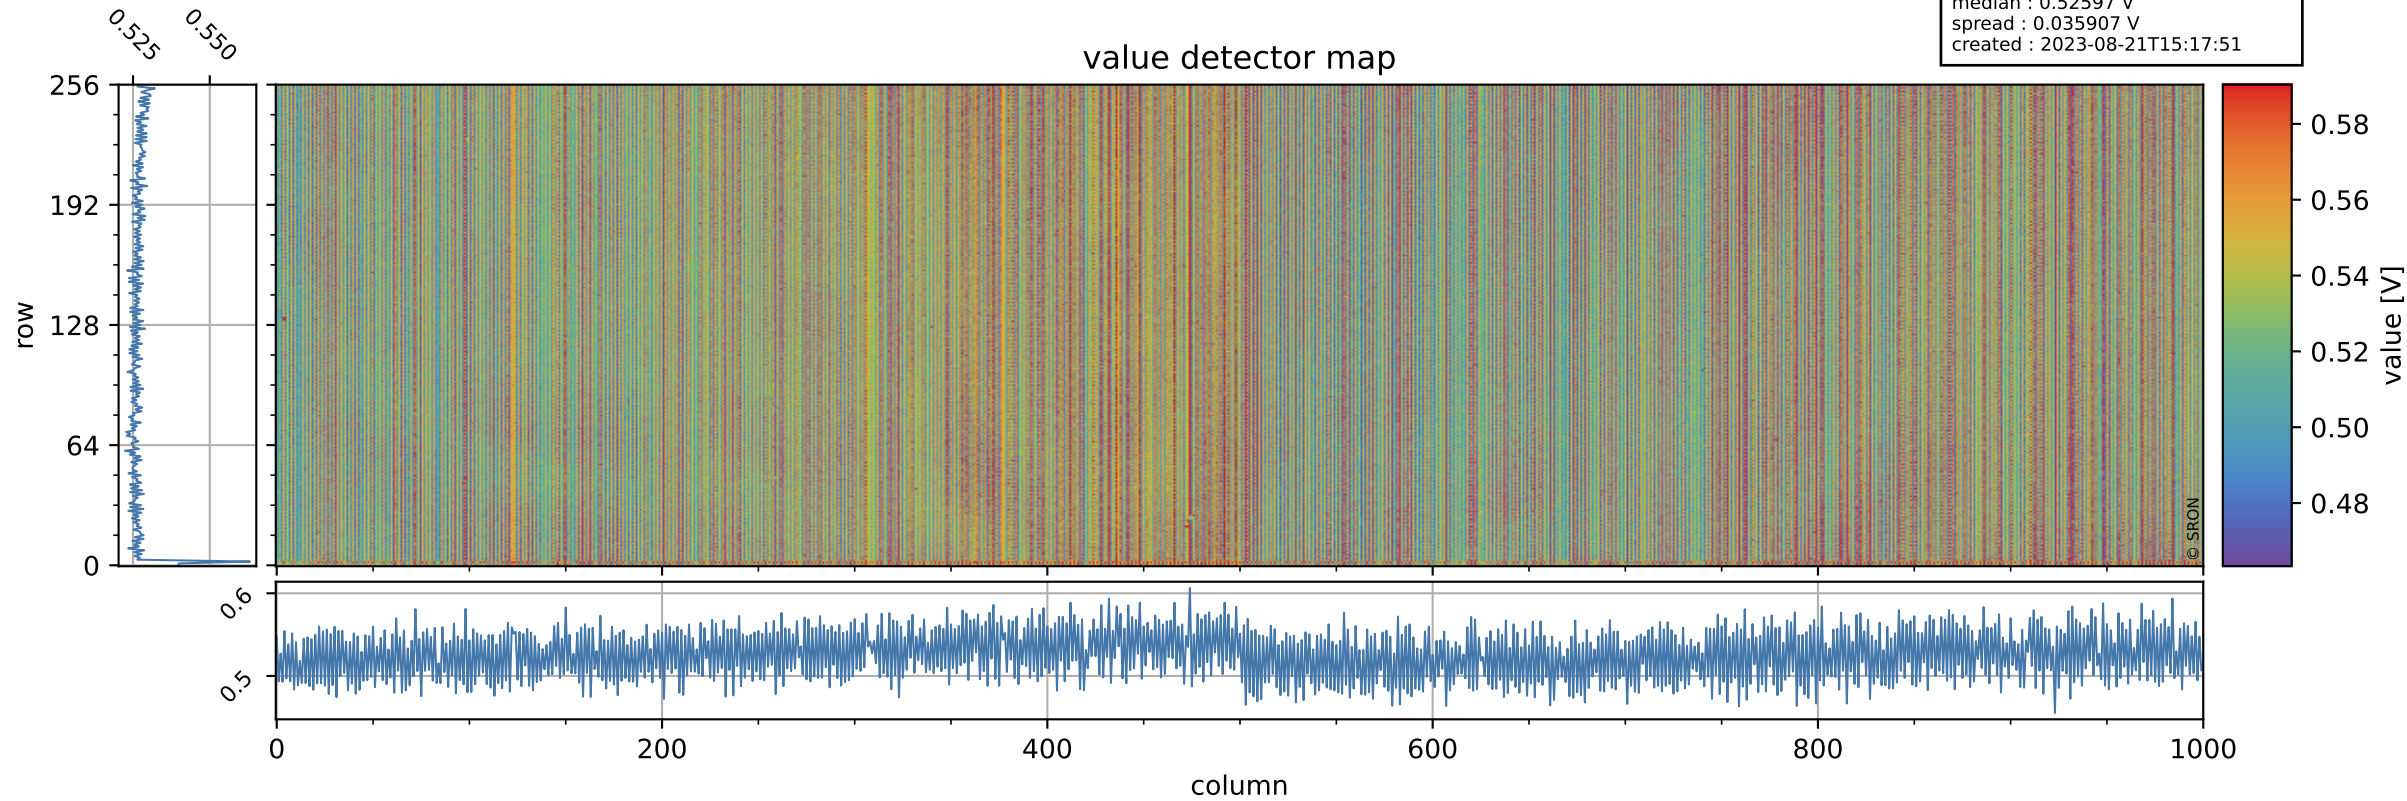

# Tropomi SWIR offset (official)

orbits : 18 in [24067, 24112]  
coverage : 2022-06-05 / 2022-06-08  
median : 0.52597 V  
spread : 0.035907 V  
created : 2023-08-21T15:17:51

## value detector map

# Tropomi SWIR offset (official)

orbits : 18 in [24067, 24112]  
coverage : 2022-06-05 / 2022-06-08  
median : 31.469  $\mu\text{V}$   
spread : 15.396  $\mu\text{V}$   
created : 2023-08-21T15:17:51

# Tropomi SWIR offset (official) ground-tracks of Sentinel-5P

orbits : 18 in [24067, 24112]  
coverage : 2022-06-05 / 2022-06-08  
created : 2023-08-21T15:17:52