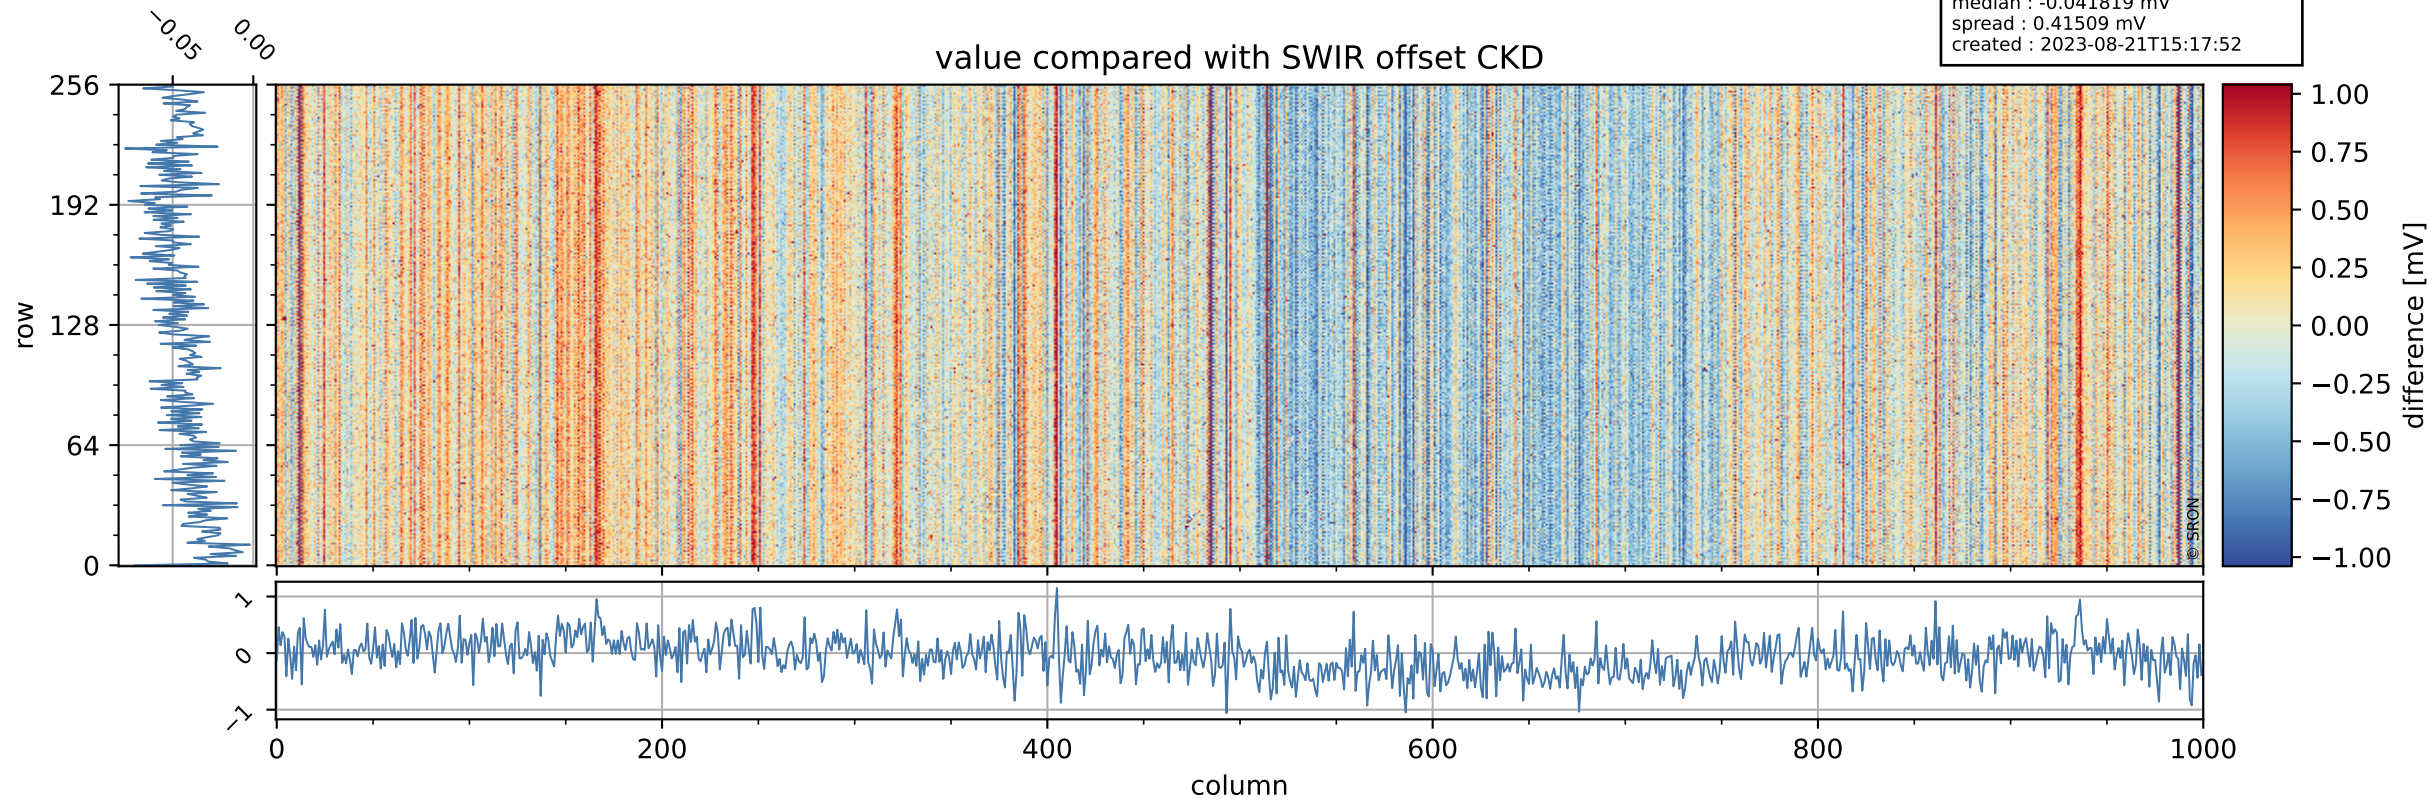

## value detector map

# Tropomi SWIR offset (official)

orbits : 18 in [24067, 24112]  
coverage : 2022-06-05 / 2022-06-08  
median : 31.469  $\mu\text{V}$   
spread : 15.396  $\mu\text{V}$   
created : 2023-08-21T15:17:51

# Tropomi SWIR offset (official)

orbits : 18 in [24067, 24112]  
coverage : 2022-06-05 / 2022-06-08  
median : -0.041819 mV  
spread : 0.41509 mV  
created : 2023-08-21T15:17:52

value compared with SWIR offset CKD

# Tropomi SWIR offset (official) ground-tracks of Sentinel-5P

orbits : 18 in [24067, 24112]  
coverage : 2022-06-05 / 2022-06-08  
created : 2023-08-21T15:17:52