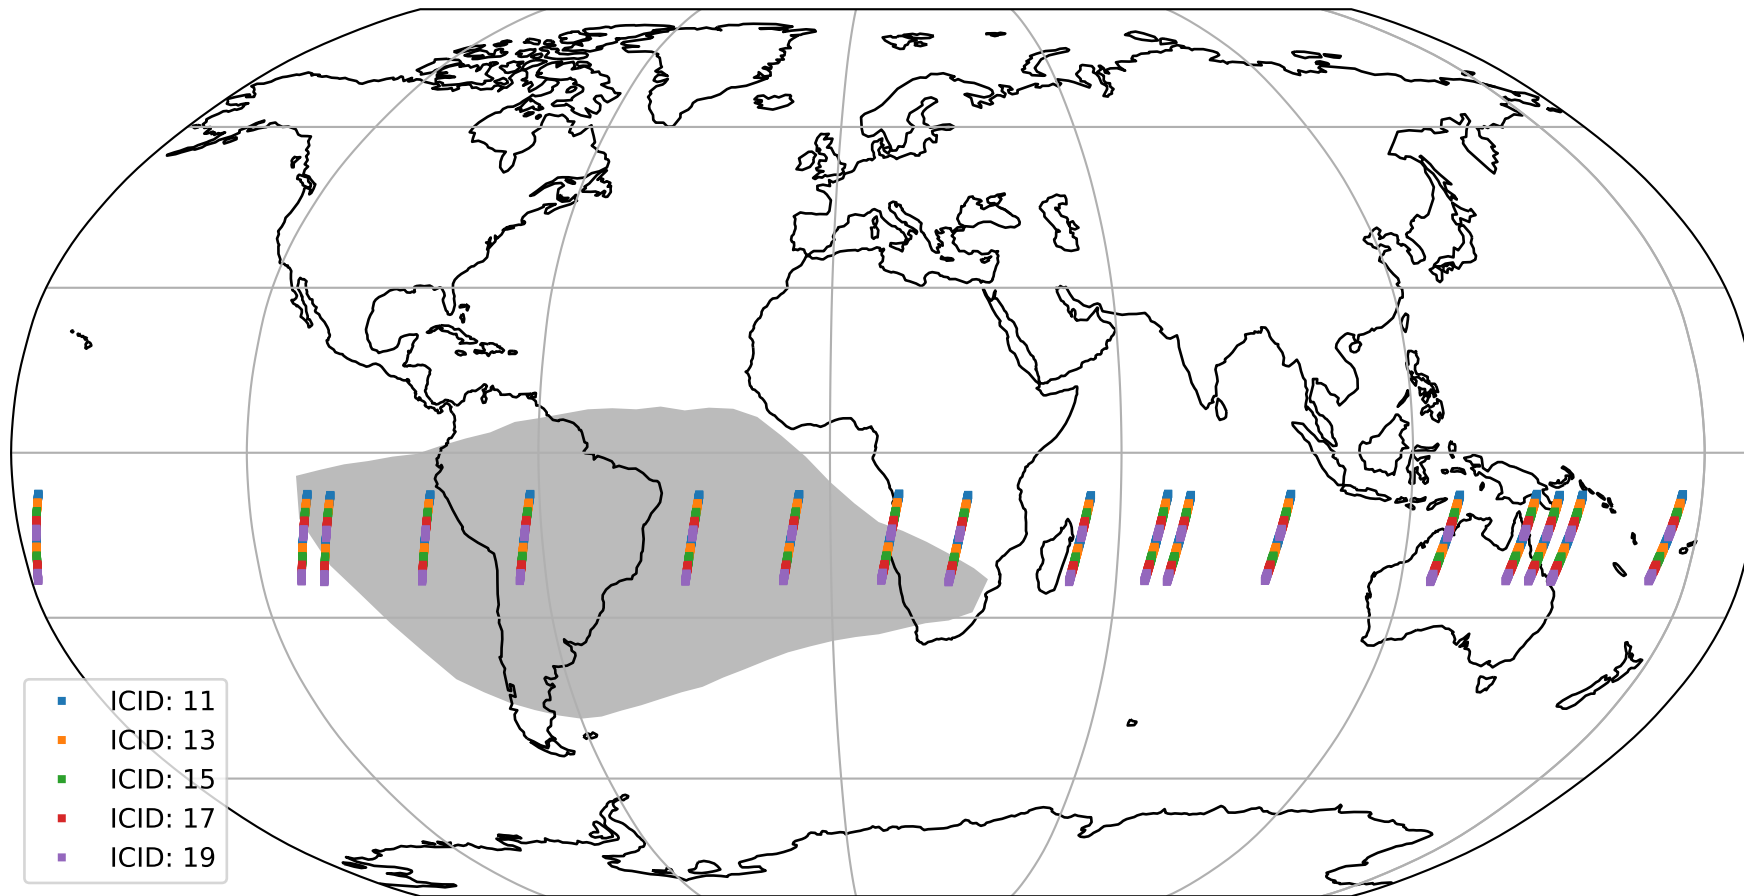

# Tropomi SWIR offset (official)

orbits : 18 in [24067, 24112]  
coverage : 2022-06-05 / 2022-06-08  
median : 31.469  $\mu\text{V}$   
spread : 15.396  $\mu\text{V}$   
created : 2023-08-21T15:17:51

# Tropomi SWIR offset (official)

orbits : 18 in [24067, 24112]  
coverage : 2022-06-05 / 2022-06-08  
median : -0.041819 mV  
spread : 0.41509 mV  
created : 2023-08-21T15:17:52

value compared with SWIR offset CKD

# Tropomi SWIR offset (official) ground-tracks of Sentinel-5P

orbits : 18 in [24067, 24112]  
coverage : 2022-06-05 / 2022-06-08  
created : 2023-08-21T15:17:52

# Tropomi SWIR offset (official)

orbits : [2827, 24112]  
coverage : 2018-04-30 / 2022-06-08  
created : 2023-08-21T15:17:53