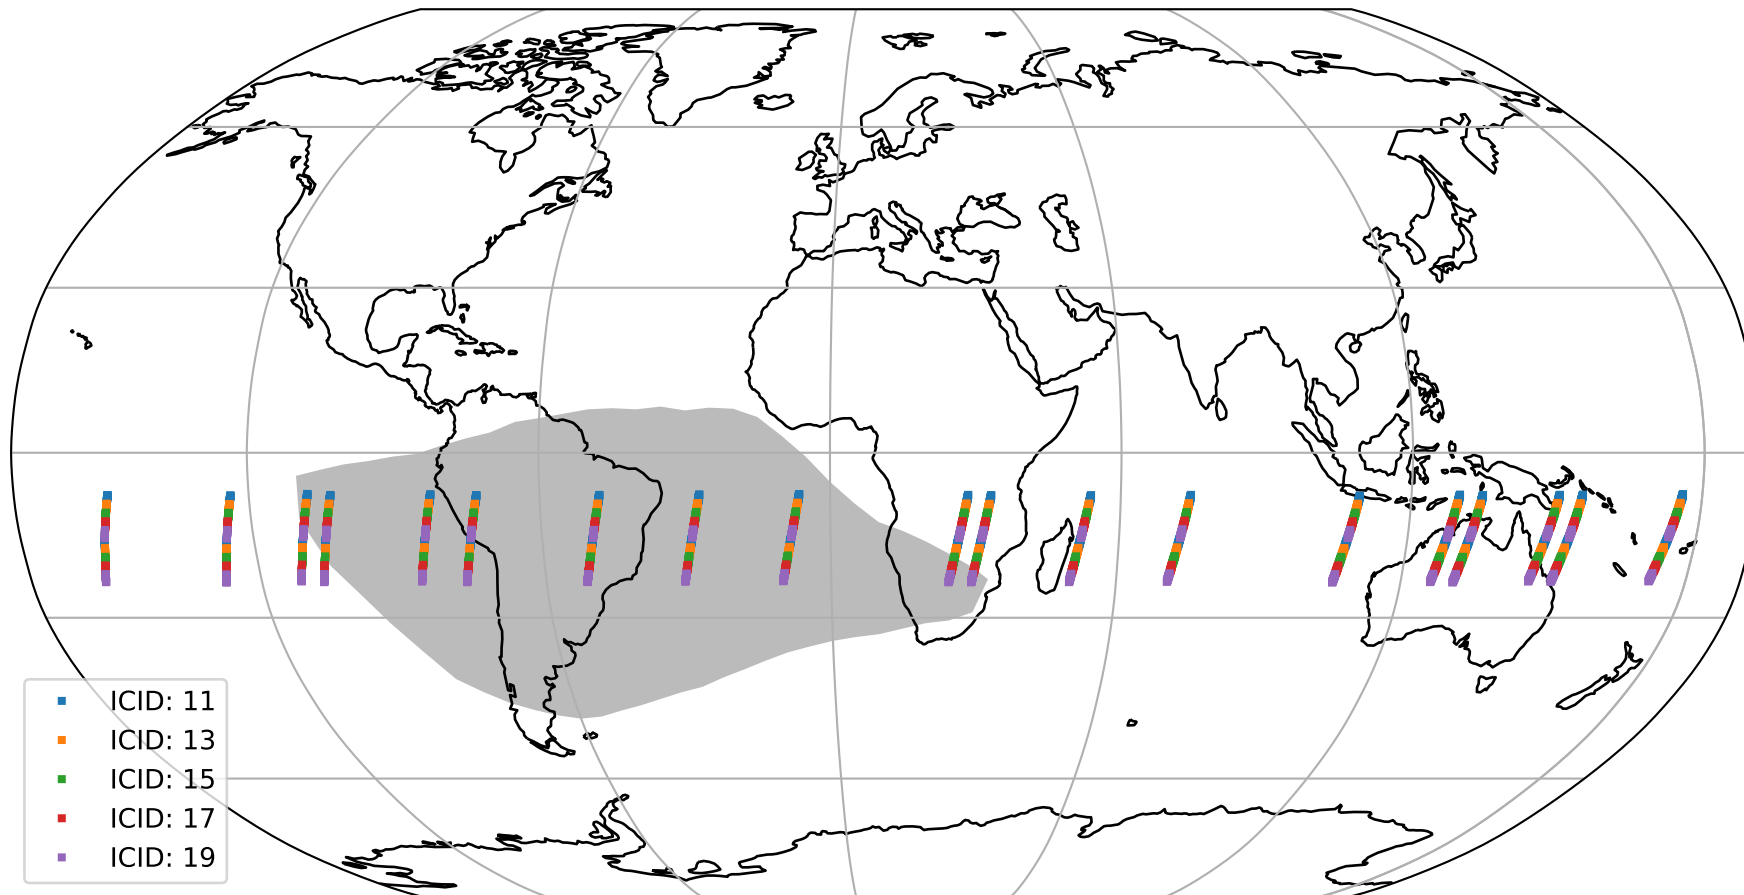

Tropomi SWIR offset (official)

orbits : 19 in [24082, 24127]
coverage : 2022-06-07 / 2022-06-09
median : 0.52597 V
spread : 0.035904 V
created : 2023-08-21T15:17:54

value detector map

Tropomi SWIR offset (official)

orbits : 19 in [24082, 24127]
coverage : 2022-06-07 / 2022-06-09
median : 30.979 μV
spread : 15.093 μV
created : 2023-08-21T15:17:55

Tropomi SWIR offset (official)

orbits : 19 in [24082, 24127]
coverage : 2022-06-07 / 2022-06-09
median : -0.040032 mV
spread : 0.41498 mV
created : 2023-08-21T15:17:55

value compared with SWIR offset CKD

Tropomi SWIR offset (official) ground-tracks of Sentinel-5P

orbits : 19 in [24082, 24127]
coverage : 2022-06-07 / 2022-06-09
created : 2023-08-21T15:17:55

Tropomi SWIR offset (official)

orbits : [2827, 24127]
coverage : 2018-04-30 / 2022-06-09
created : 2023-08-21T15:17:56

trend of detector median & temperatures