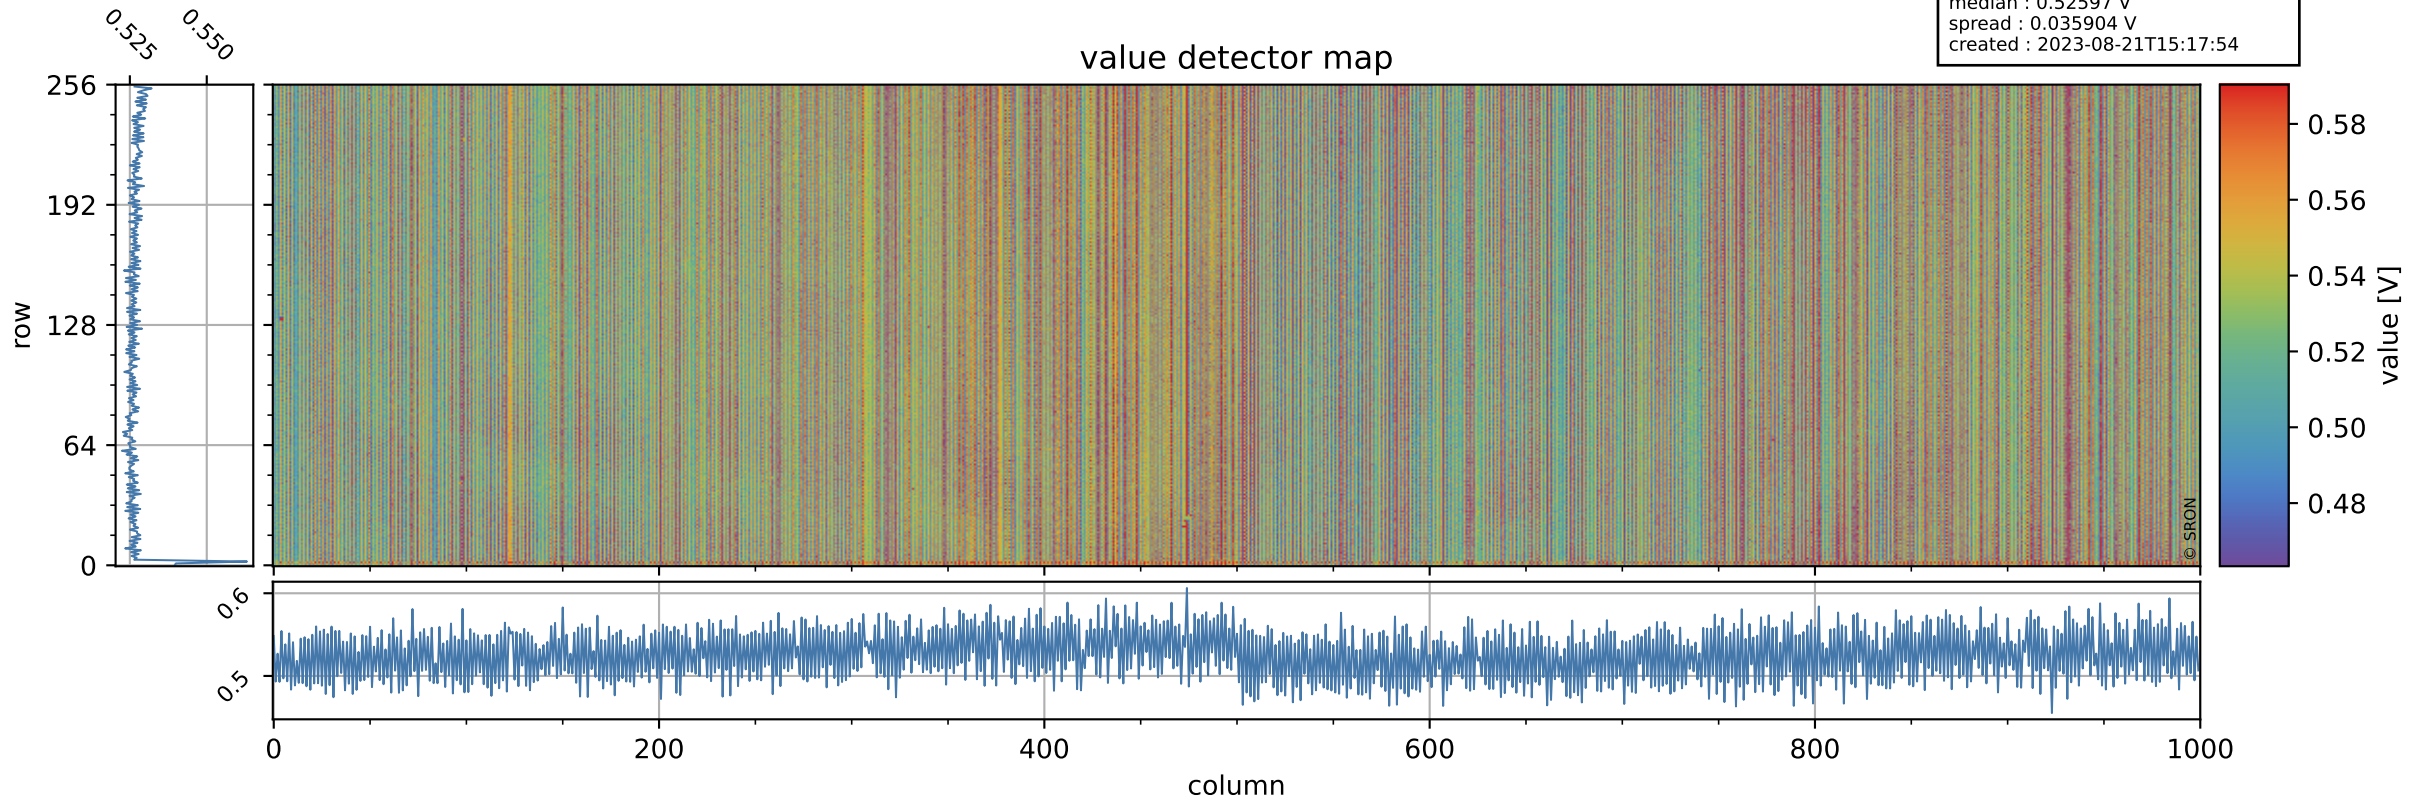

Tropomi SWIR offset (official)

orbits : 19 in [24082, 24127]
coverage : 2022-06-07 / 2022-06-09
median : 0.52597 V
spread : 0.035904 V
created : 2023-08-21T15:17:54

value detector map

Tropomi SWIR offset (official)

orbits : 19 in [24082, 24127]
coverage : 2022-06-07 / 2022-06-09
median : 30.979 μV
spread : 15.093 μV
created : 2023-08-21T15:17:55

Tropomi SWIR offset (official)

orbits : 19 in [24082, 24127]
coverage : 2022-06-07 / 2022-06-09
median : -0.040032 mV
spread : 0.41498 mV
created : 2023-08-21T15:17:55

value compared with SWIR offset CKD

Tropomi SWIR offset (official) ground-tracks of Sentinel-5P

orbits : 19 in [24082, 24127]
coverage : 2022-06-07 / 2022-06-09
created : 2023-08-21T15:17:55

Tropomi SWIR offset (official)

orbits : [2827, 24127]
coverage : 2018-04-30 / 2022-06-09
created : 2023-08-21T15:17:56

trend of detector median & temperatures