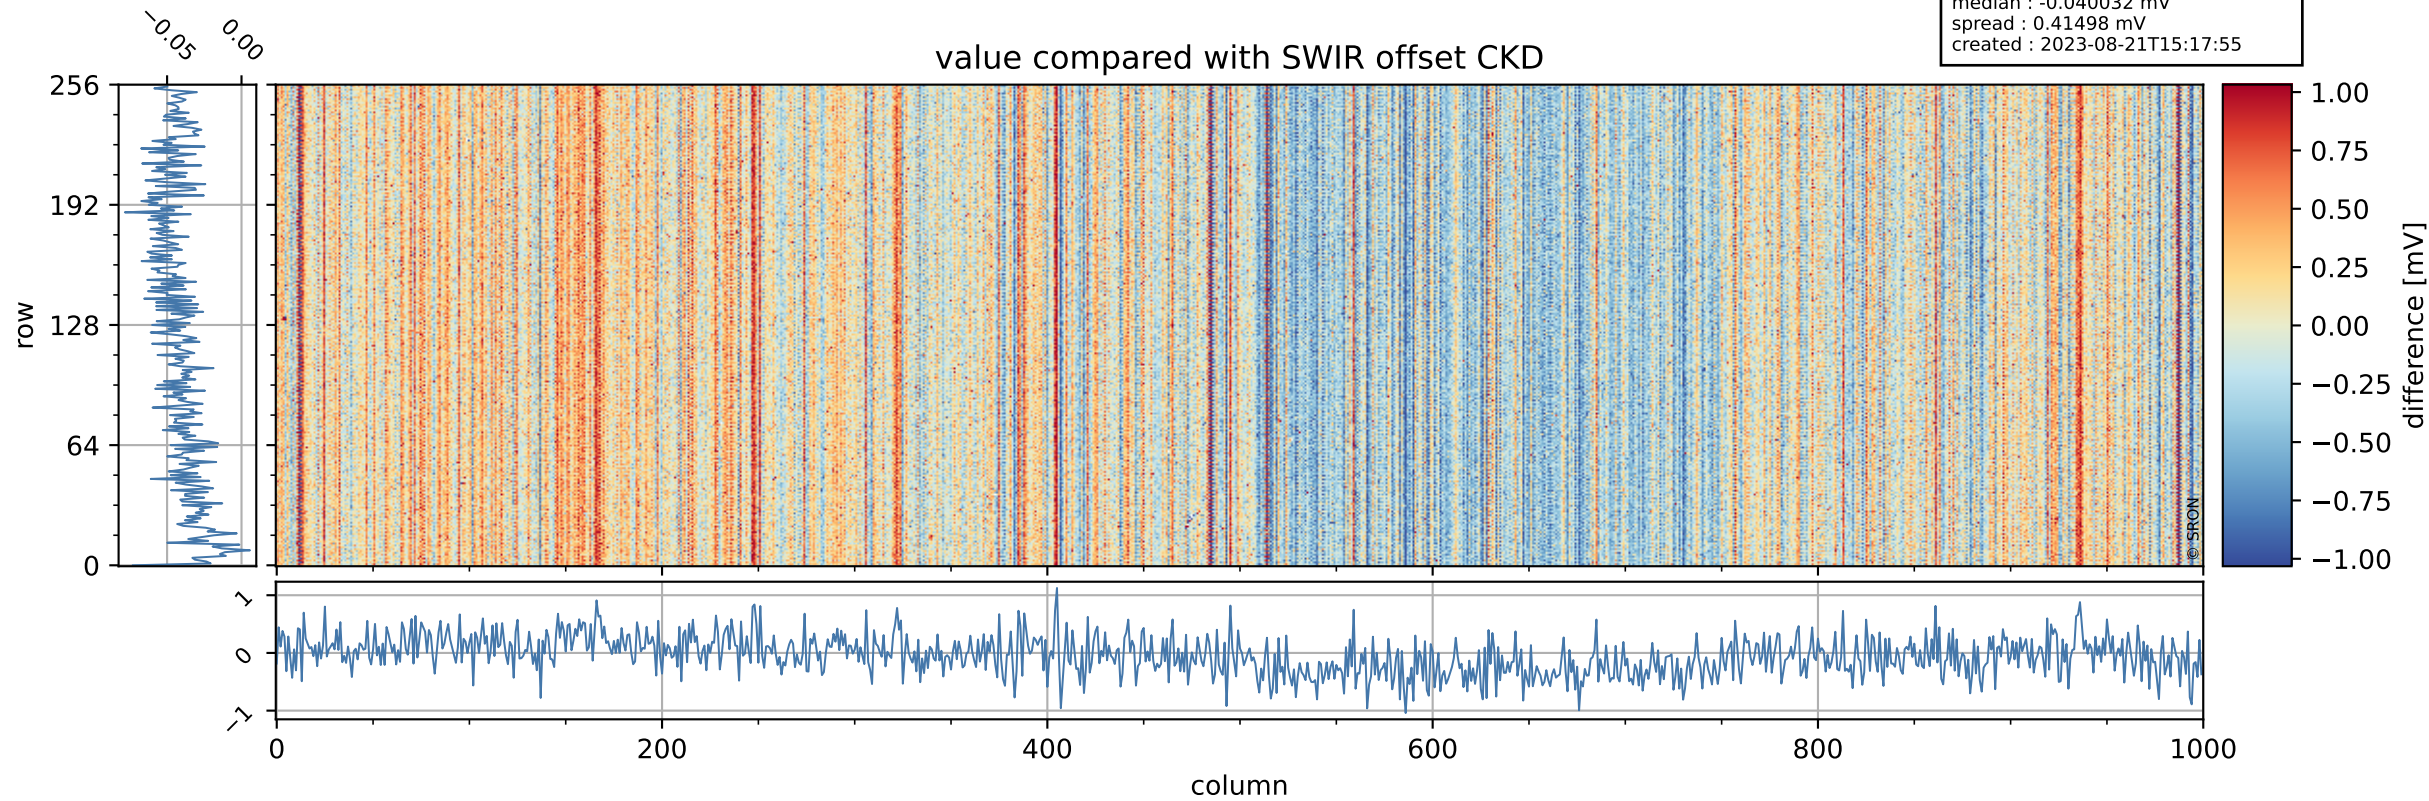

Tropomi SWIR offset (official)

orbits : 19 in [24082, 24127]
coverage : 2022-06-07 / 2022-06-09
median : 0.52597 V
spread : 0.035904 V
created : 2023-08-21T15:17:54

value detector map

Tropomi SWIR offset (official)

orbits : 19 in [24082, 24127]
coverage : 2022-06-07 / 2022-06-09
median : 30.979 μV
spread : 15.093 μV
created : 2023-08-21T15:17:55

Tropomi SWIR offset (official)

orbits : 19 in [24082, 24127]
coverage : 2022-06-07 / 2022-06-09
median : -0.040032 mV
spread : 0.41498 mV
created : 2023-08-21T15:17:55

value compared with SWIR offset CKD

Tropomi SWIR offset (official) ground-tracks of Sentinel-5P

orbits : 19 in [24082, 24127]
coverage : 2022-06-07 / 2022-06-09
created : 2023-08-21T15:17:55

Tropomi SWIR offset (official)

orbits : [2827, 24127]
coverage : 2018-04-30 / 2022-06-09
created : 2023-08-21T15:17:56

trend of detector median & temperatures