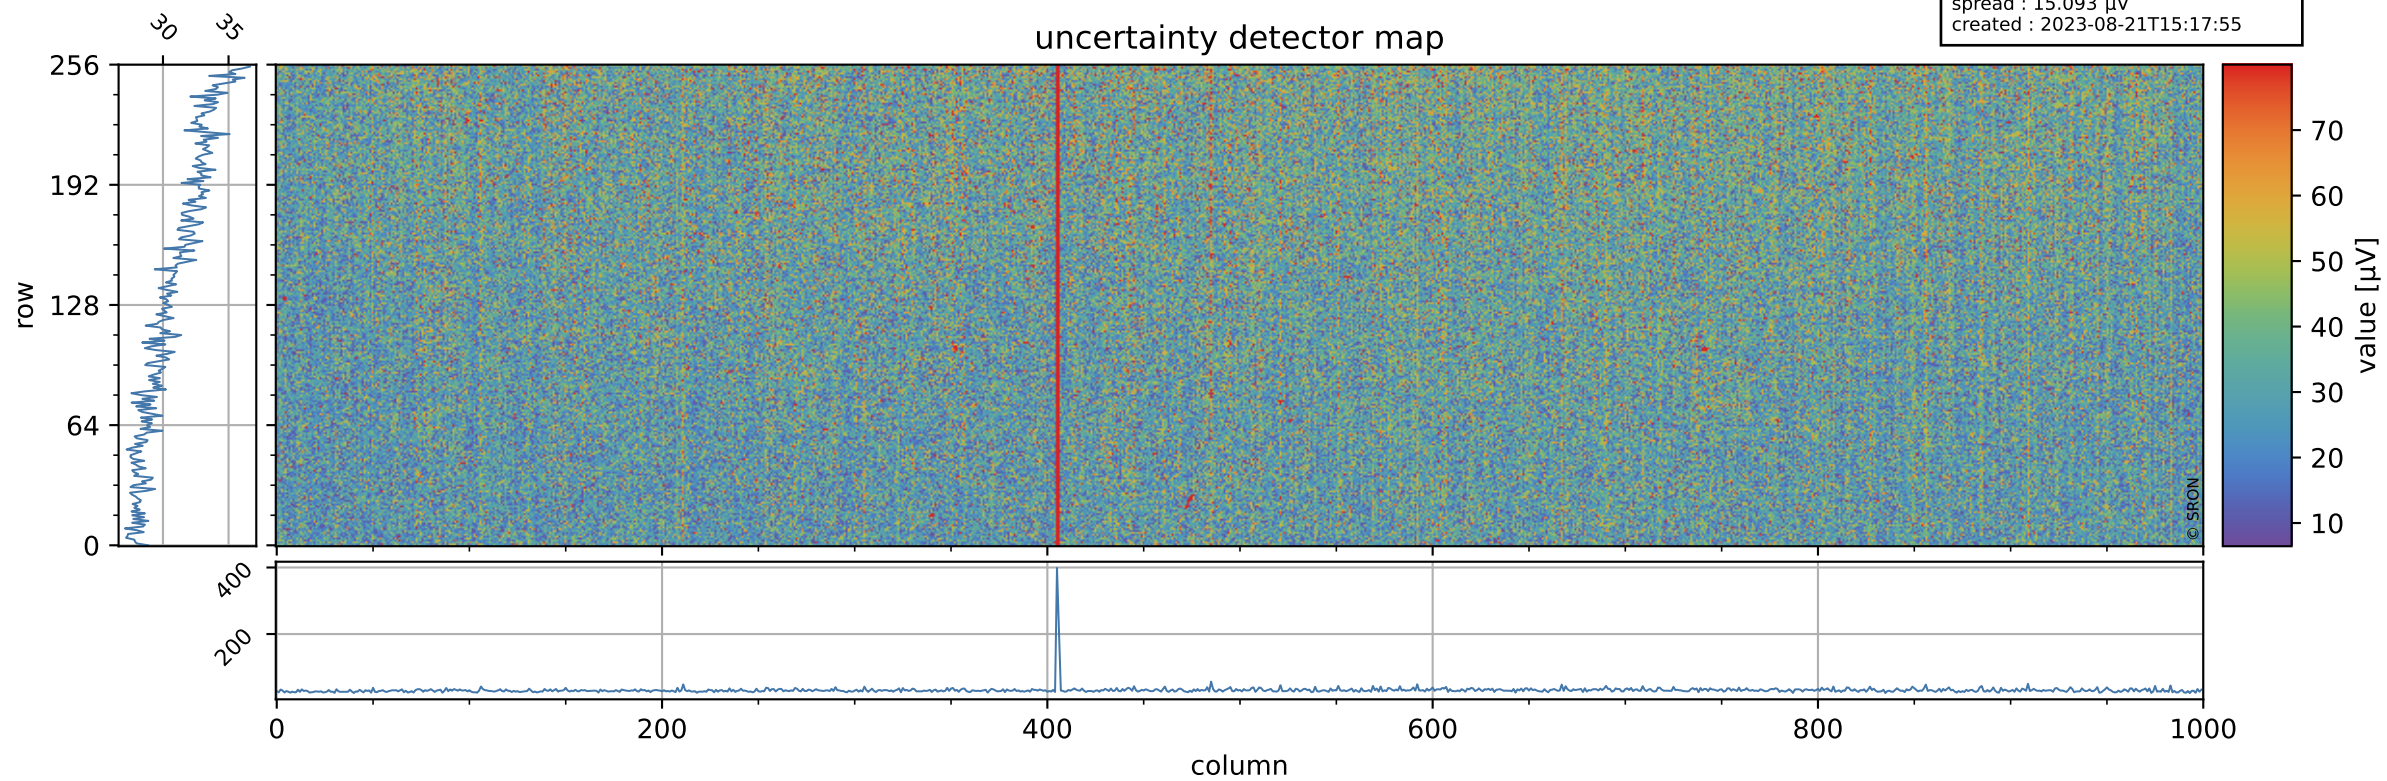

Tropomi SWIR offset (official)

orbits : 19 in [24082, 24127]
coverage : 2022-06-07 / 2022-06-09
median : 0.52597 V
spread : 0.035904 V
created : 2023-08-21T15:17:54

value detector map

Tropomi SWIR offset (official)

orbits : 19 in [24082, 24127]
coverage : 2022-06-07 / 2022-06-09
median : 30.979 μV
spread : 15.093 μV
created : 2023-08-21T15:17:55

Tropomi SWIR offset (official)

orbits : 19 in [24082, 24127]
coverage : 2022-06-07 / 2022-06-09
median : -0.040032 mV
spread : 0.41498 mV
created : 2023-08-21T15:17:55

value compared with SWIR offset CKD

Tropomi SWIR offset (official) ground-tracks of Sentinel-5P

orbits : 19 in [24082, 24127]
coverage : 2022-06-07 / 2022-06-09
created : 2023-08-21T15:17:55

Tropomi SWIR offset (official)

orbits : [2827, 24127]
coverage : 2018-04-30 / 2022-06-09
created : 2023-08-21T15:17:56

trend of detector median & temperatures