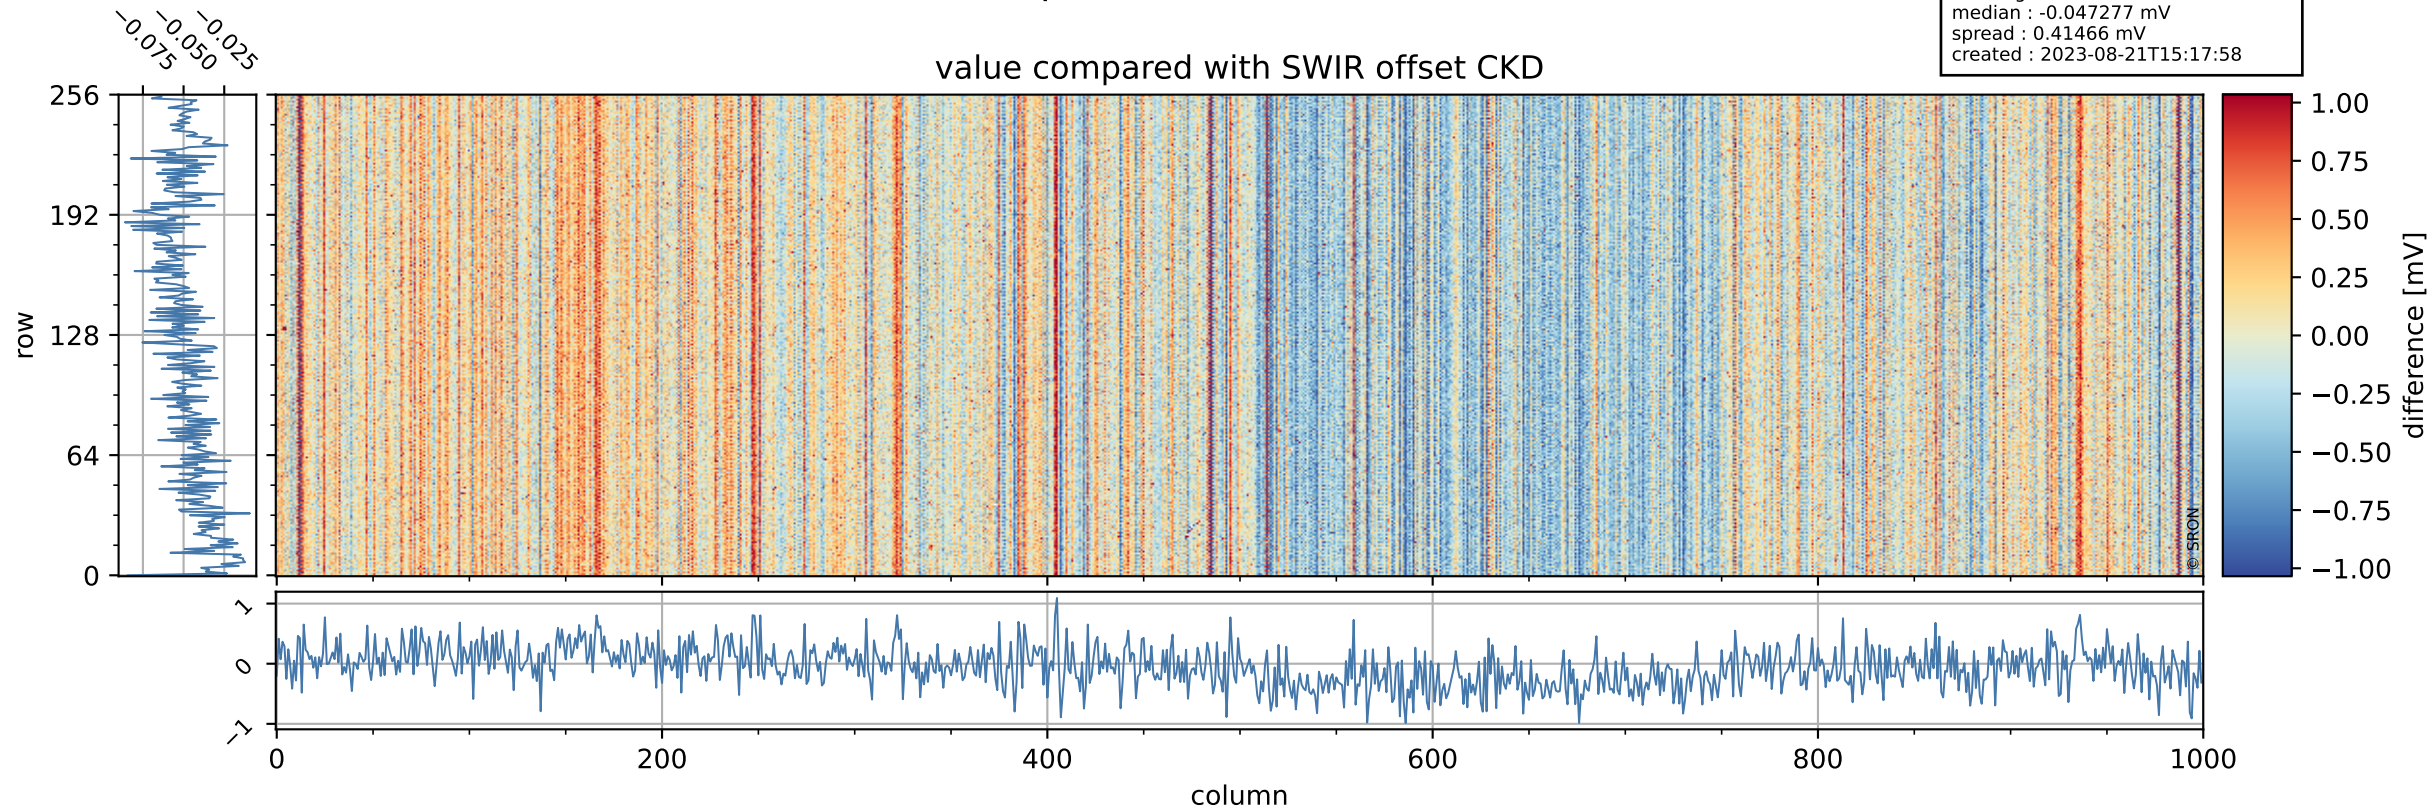

Tropomi SWIR offset (official)

orbits : 19 in [24097, 24142]
coverage : 2022-06-08 / 2022-06-11
median : 0.52597 V
spread : 0.035905 V
created : 2023-08-21T15:17:57

value detector map

Tropomi SWIR offset (official)

orbits : 19 in [24097, 24142]
coverage : 2022-06-08 / 2022-06-11
median : 30.194 μV
spread : 14.921 μV
created : 2023-08-21T15:17:58

Tropomi SWIR offset (official)

orbits : 19 in [24097, 24142]
coverage : 2022-06-08 / 2022-06-11
median : -0.047277 mV
spread : 0.41466 mV
created : 2023-08-21T15:17:58

value compared with SWIR offset CKD

Tropomi SWIR offset (official) ground-tracks of Sentinel-5P

orbits : 19 in [24097, 24142]
coverage : 2022-06-08 / 2022-06-11
created : 2023-08-21T15:17:59

Tropomi SWIR offset (official)

orbits : [2827, 24142]
coverage : 2018-04-30 / 2022-06-11
created : 2023-08-21T15:17:59

trend of detector median & temperatures