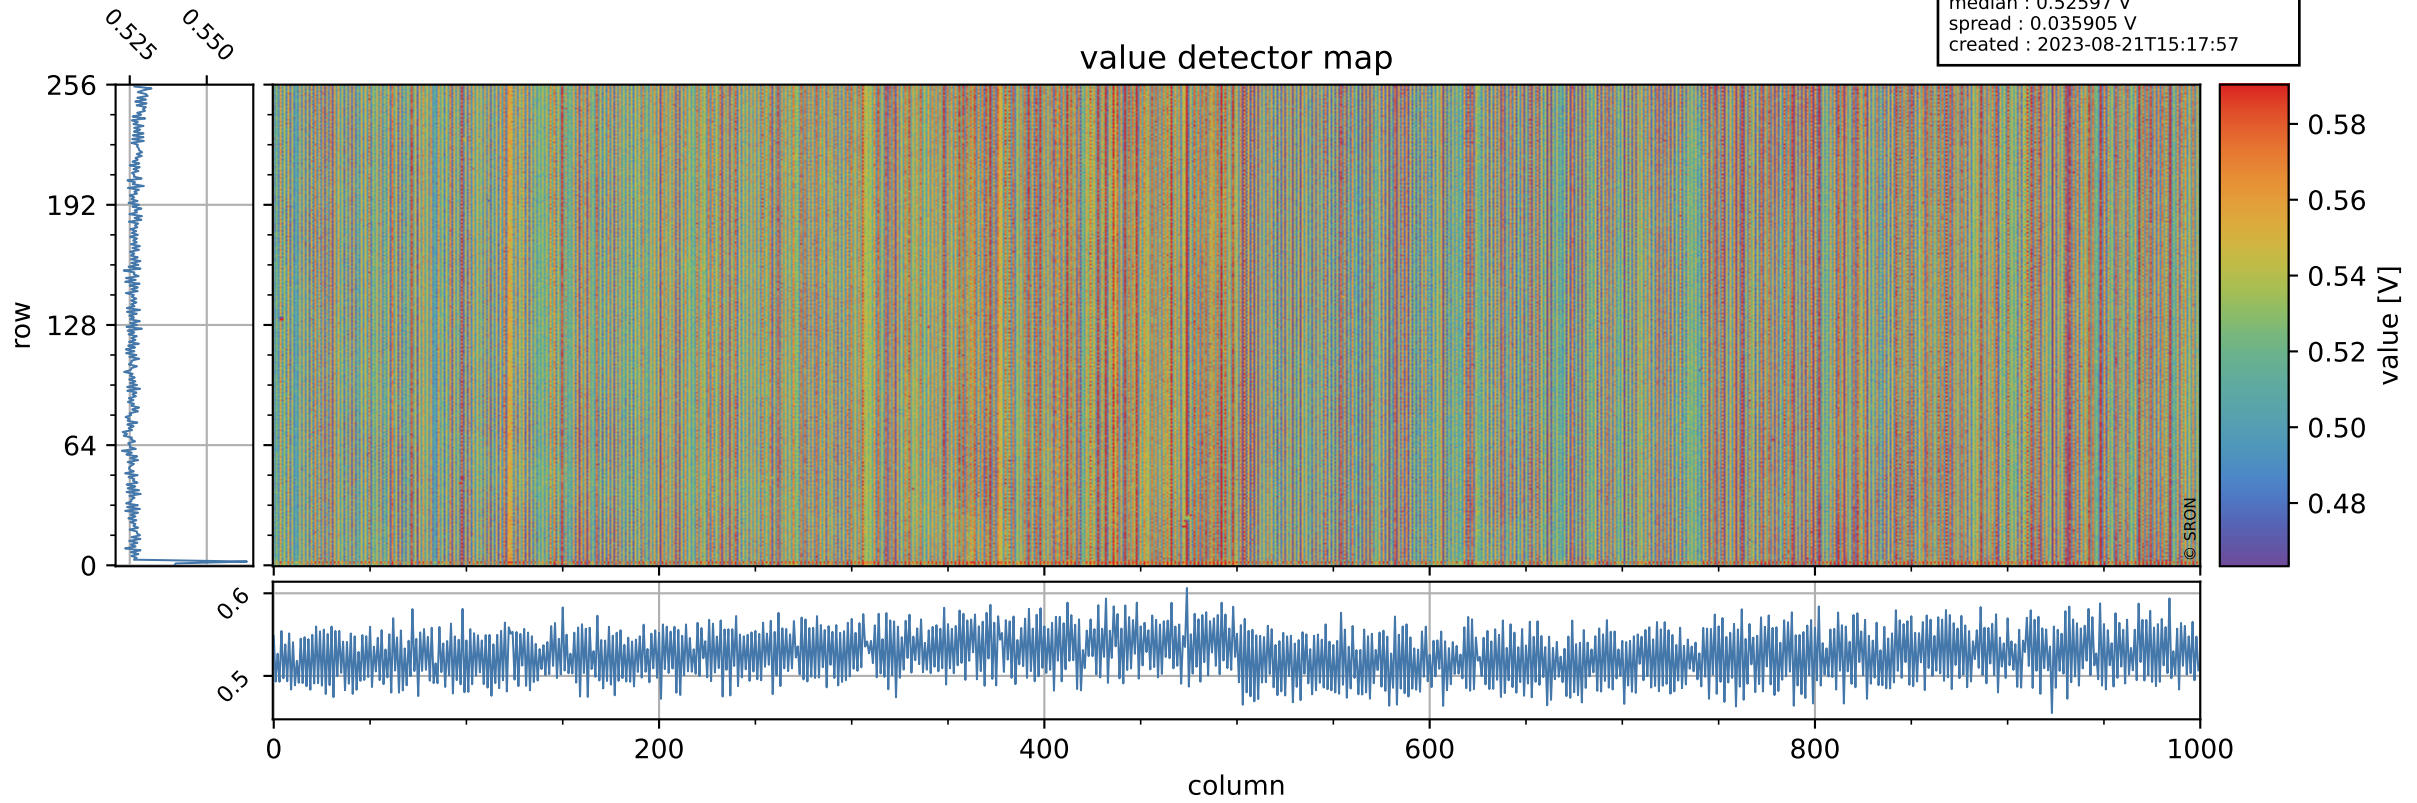

Tropomi SWIR offset (official)

orbits : 19 in [24097, 24142]
coverage : 2022-06-08 / 2022-06-11
median : 0.52597 V
spread : 0.035905 V
created : 2023-08-21T15:17:57

value detector map

Tropomi SWIR offset (official)

orbits : 19 in [24097, 24142]
coverage : 2022-06-08 / 2022-06-11
median : 30.194 μV
spread : 14.921 μV
created : 2023-08-21T15:17:58

Tropomi SWIR offset (official)

orbits : 19 in [24097, 24142]
coverage : 2022-06-08 / 2022-06-11
median : -0.047277 mV
spread : 0.41466 mV
created : 2023-08-21T15:17:58

value compared with SWIR offset CKD

Tropomi SWIR offset (official) ground-tracks of Sentinel-5P

orbits : 19 in [24097, 24142]
coverage : 2022-06-08 / 2022-06-11
created : 2023-08-21T15:17:59

Tropomi SWIR offset (official)

orbits : [2827, 24142]
coverage : 2018-04-30 / 2022-06-11
created : 2023-08-21T15:17:59

trend of detector median & temperatures