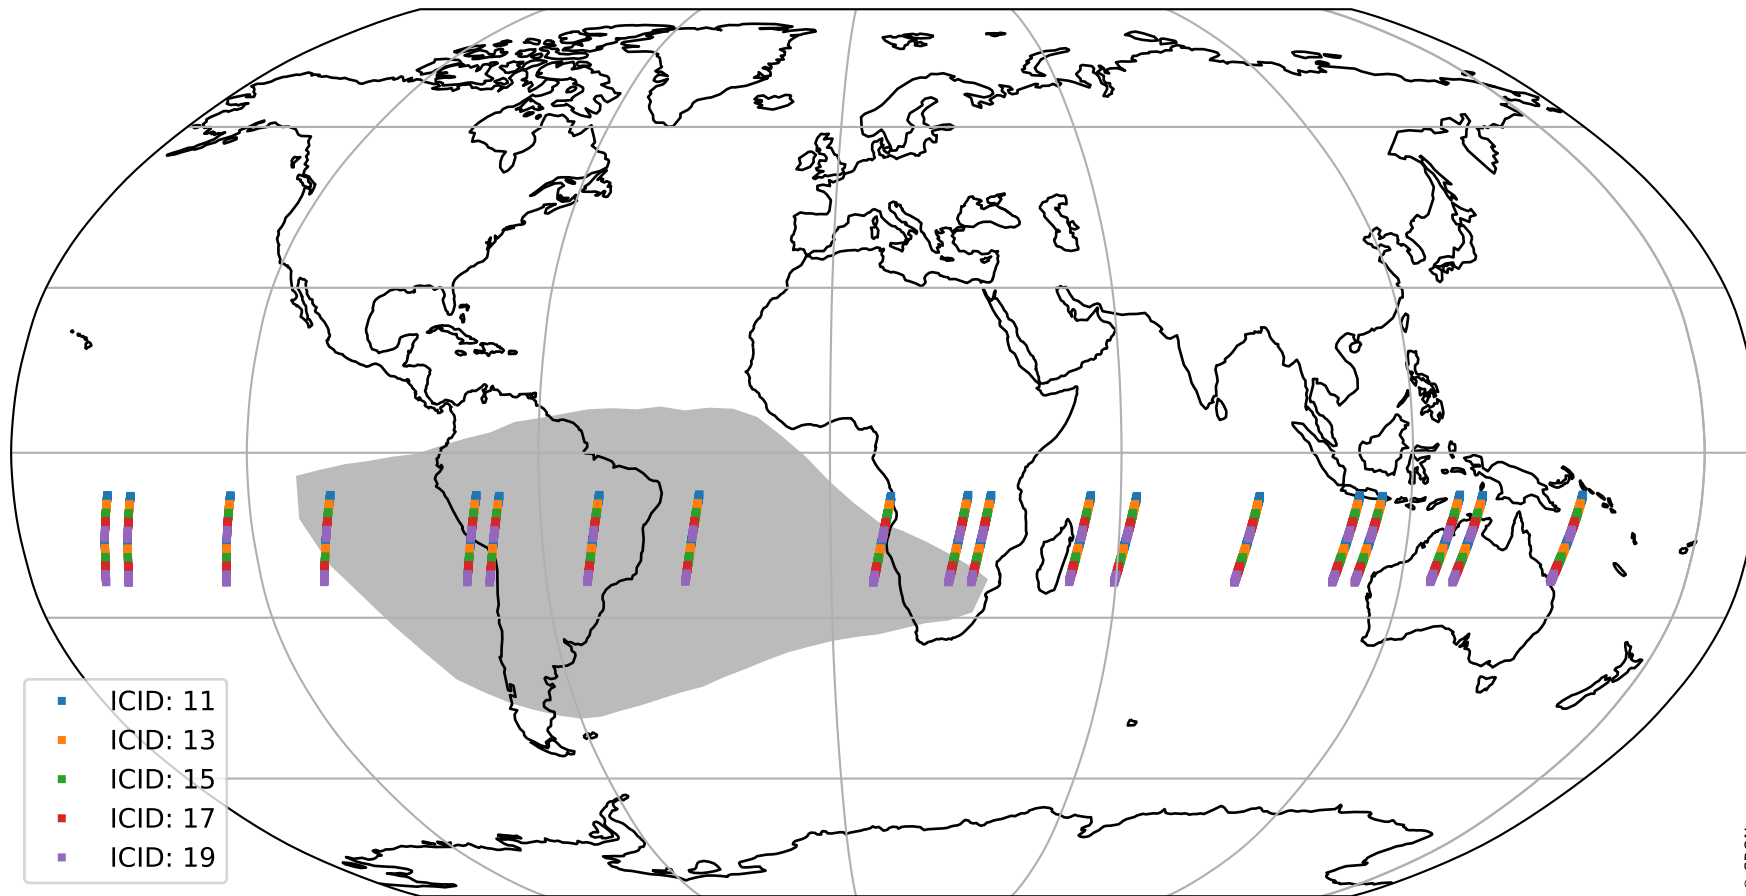

Tropomi SWIR offset (official)

orbits : 19 in [24097, 24142]
coverage : 2022-06-08 / 2022-06-11
median : 0.52597 V
spread : 0.035905 V
created : 2023-08-21T15:17:57

value detector map

Tropomi SWIR offset (official)

orbits : 19 in [24097, 24142]
coverage : 2022-06-08 / 2022-06-11
median : 30.194 μV
spread : 14.921 μV
created : 2023-08-21T15:17:58

Tropomi SWIR offset (official)

orbits : 19 in [24097, 24142]
coverage : 2022-06-08 / 2022-06-11
median : -0.047277 mV
spread : 0.41466 mV
created : 2023-08-21T15:17:58

value compared with SWIR offset CKD

Tropomi SWIR offset (official) ground-tracks of Sentinel-5P

orbits : 19 in [24097, 24142]
coverage : 2022-06-08 / 2022-06-11
created : 2023-08-21T15:17:59

Tropomi SWIR offset (official)

orbits : [2827, 24142]
coverage : 2018-04-30 / 2022-06-11
created : 2023-08-21T15:17:59

trend of detector median & temperatures