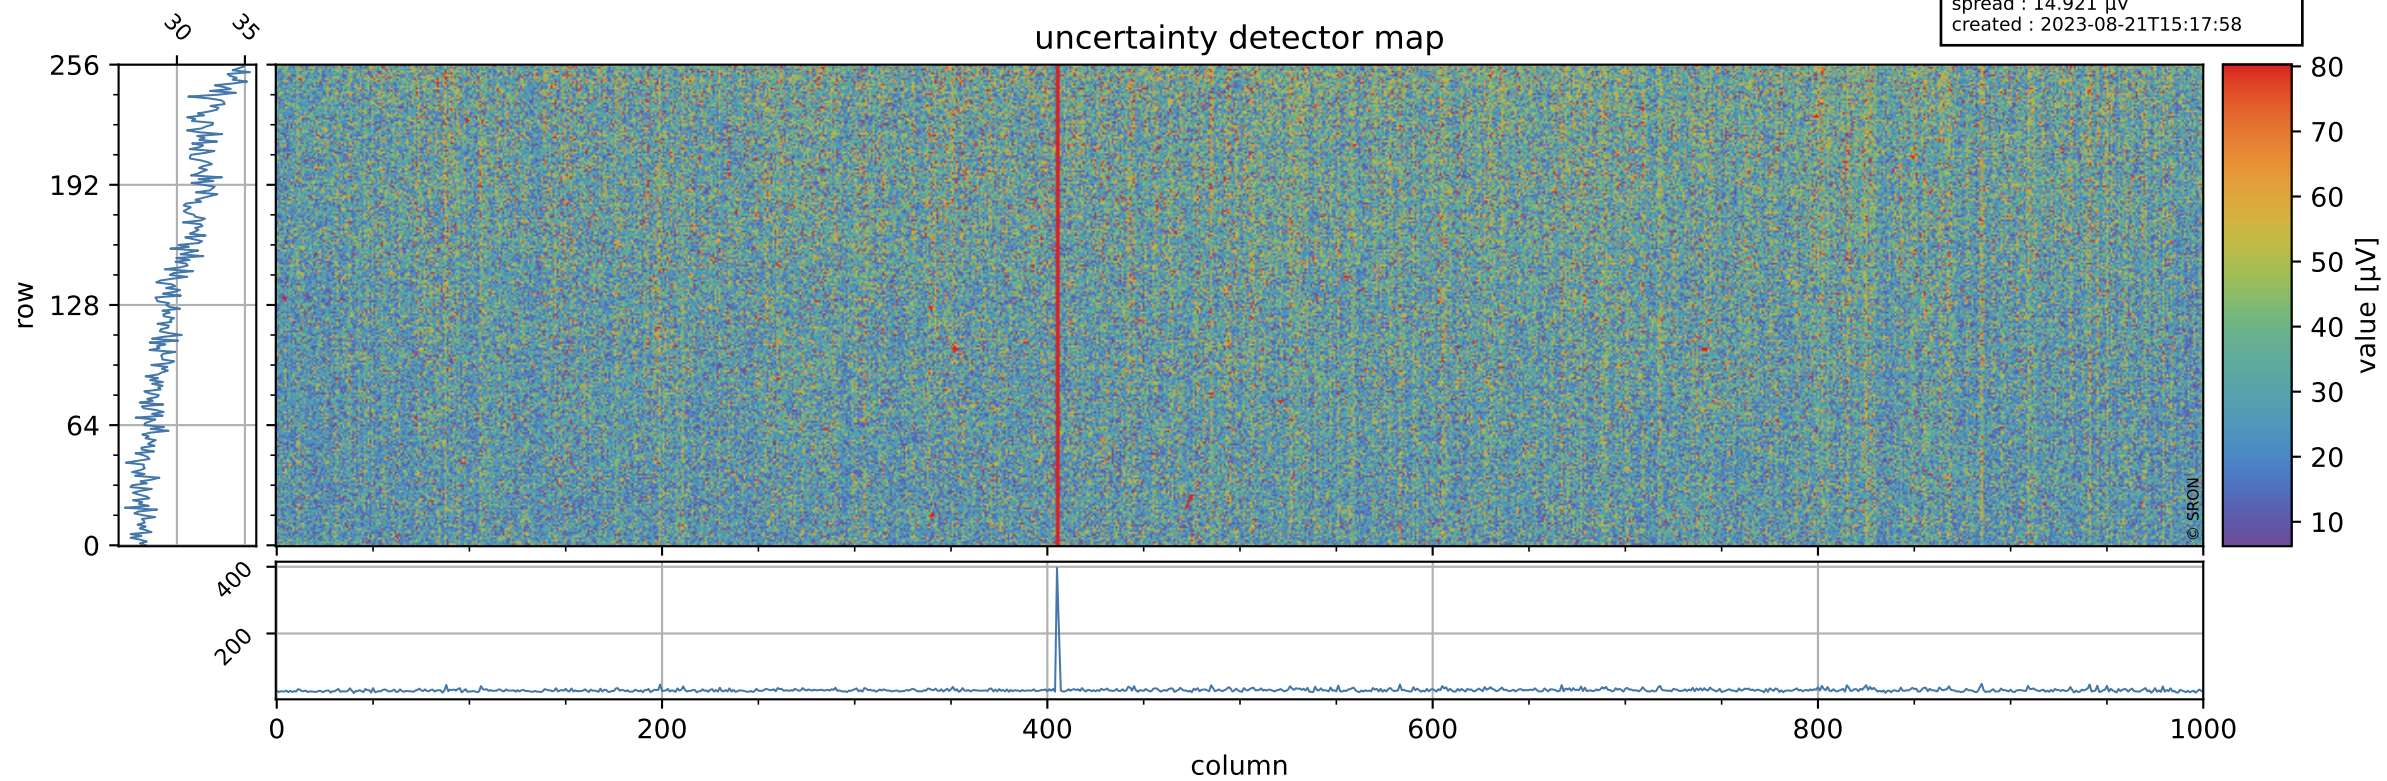

Tropomi SWIR offset (official)

orbits : 19 in [24097, 24142]
coverage : 2022-06-08 / 2022-06-11
median : 0.52597 V
spread : 0.035905 V
created : 2023-08-21T15:17:57

value detector map

Tropomi SWIR offset (official)

orbits : 19 in [24097, 24142]
coverage : 2022-06-08 / 2022-06-11
median : 30.194 μV
spread : 14.921 μV
created : 2023-08-21T15:17:58

Tropomi SWIR offset (official)

orbits : 19 in [24097, 24142]
coverage : 2022-06-08 / 2022-06-11
median : -0.047277 mV
spread : 0.41466 mV
created : 2023-08-21T15:17:58

value compared with SWIR offset CKD

Tropomi SWIR offset (official) ground-tracks of Sentinel-5P

orbits : 19 in [24097, 24142]
coverage : 2022-06-08 / 2022-06-11
created : 2023-08-21T15:17:59

Tropomi SWIR offset (official)

orbits : [2827, 24142]
coverage : 2018-04-30 / 2022-06-11
created : 2023-08-21T15:17:59

trend of detector median & temperatures