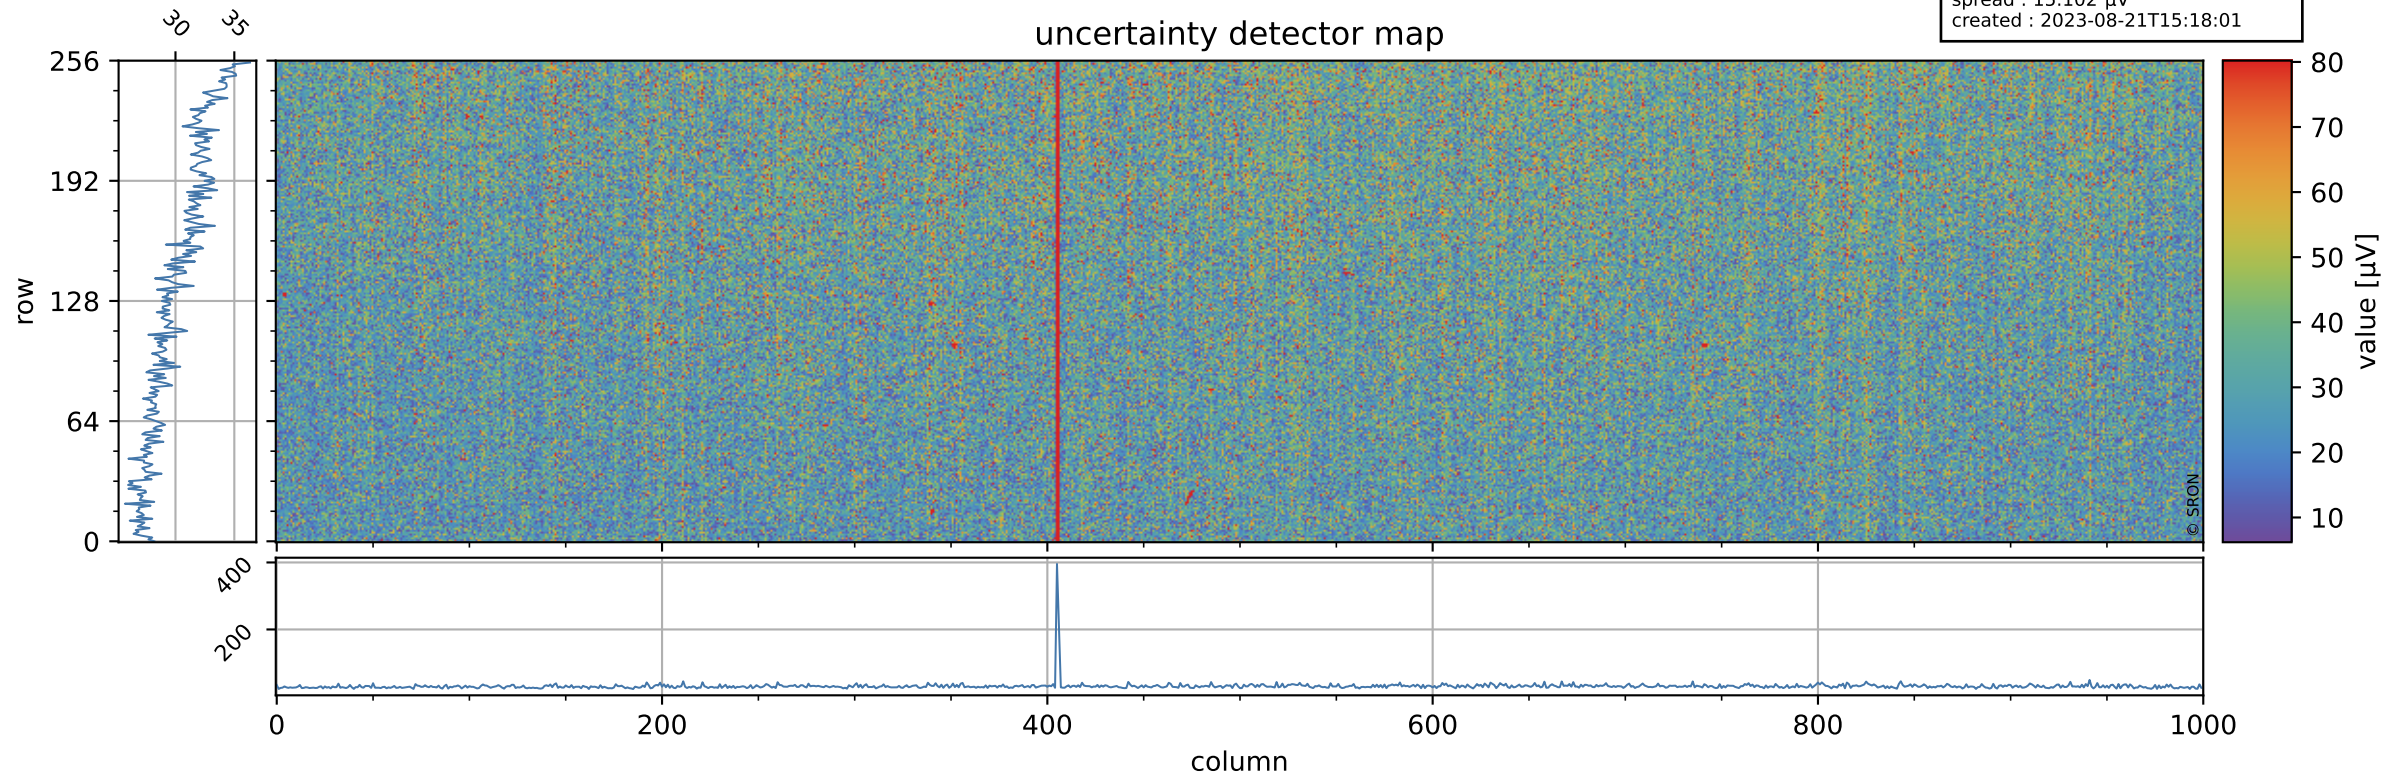

# Tropomi SWIR offset (official)

orbits : 20 in [24112, 24157]  
coverage : 2022-06-09 / 2022-06-12  
median : 0.52595 V  
spread : 0.035908 V  
created : 2023-08-21T15:18:00

## value detector map

# Tropomi SWIR offset (official)

orbits : 20 in [24112, 24157]  
coverage : 2022-06-09 / 2022-06-12  
median : 30.353  $\mu\text{V}$   
spread : 15.102  $\mu\text{V}$   
created : 2023-08-21T15:18:01

# Tropomi SWIR offset (official) ground-tracks of Sentinel-5P

orbits : 20 in [24112, 24157]  
coverage : 2022-06-09 / 2022-06-12  
created : 2023-08-21T15:18:02