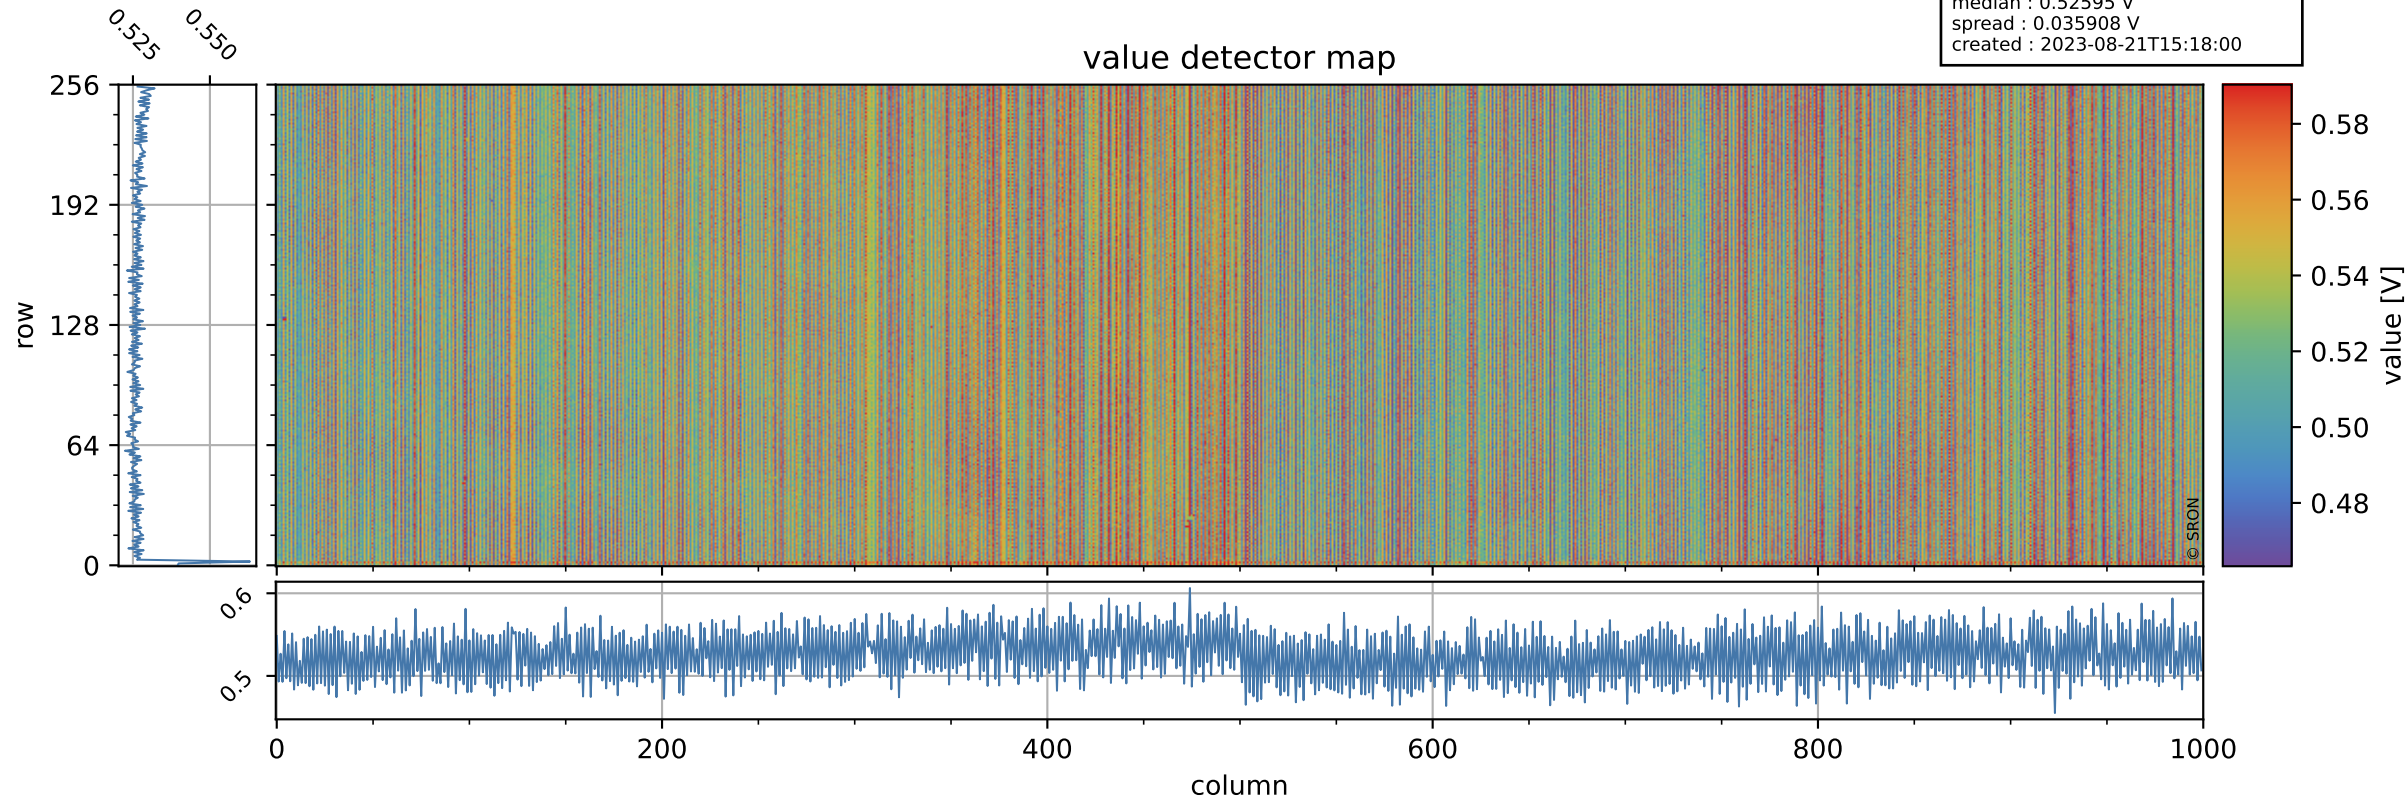

# Tropomi SWIR offset (official)

orbits : 20 in [24112, 24157]  
coverage : 2022-06-09 / 2022-06-12  
median : 0.52595 V  
spread : 0.035908 V  
created : 2023-08-21T15:18:00

## value detector map

# Tropomi SWIR offset (official)

orbits : 20 in [24112, 24157]  
coverage : 2022-06-09 / 2022-06-12  
median : 30.353  $\mu\text{V}$   
spread : 15.102  $\mu\text{V}$   
created : 2023-08-21T15:18:01

# Tropomi SWIR offset (official) ground-tracks of Sentinel-5P

orbits : 20 in [24112, 24157]  
coverage : 2022-06-09 / 2022-06-12  
created : 2023-08-21T15:18:02