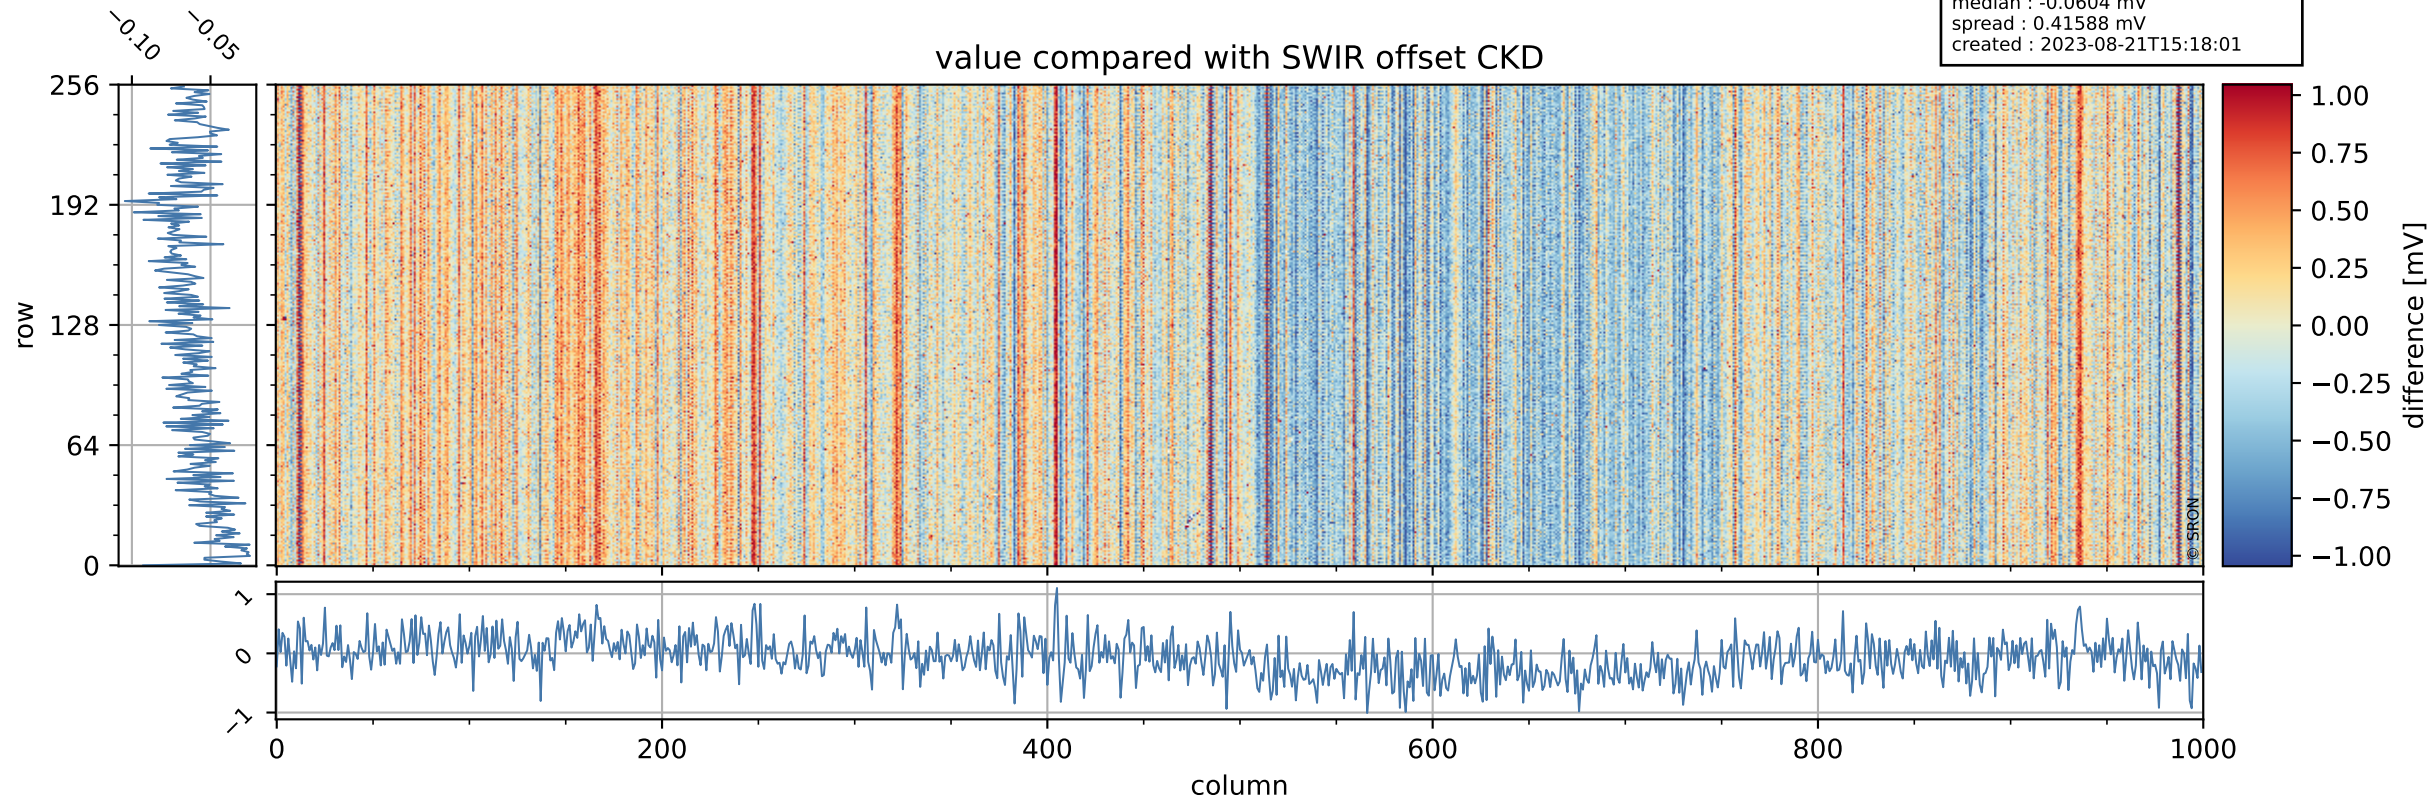

## value detector map

# Tropomi SWIR offset (official)

orbits : 20 in [24112, 24157]  
coverage : 2022-06-09 / 2022-06-12  
median : 30.353  $\mu\text{V}$   
spread : 15.102  $\mu\text{V}$   
created : 2023-08-21T15:18:01

# Tropomi SWIR offset (official)

orbits : 20 in [24112, 24157]  
coverage : 2022-06-09 / 2022-06-12  
median : -0.0604 mV  
spread : 0.41588 mV  
created : 2023-08-21T15:18:01

value compared with SWIR offset CKD

# Tropomi SWIR offset (official) ground-tracks of Sentinel-5P

orbits : 20 in [24112, 24157]  
coverage : 2022-06-09 / 2022-06-12  
created : 2023-08-21T15:18:02