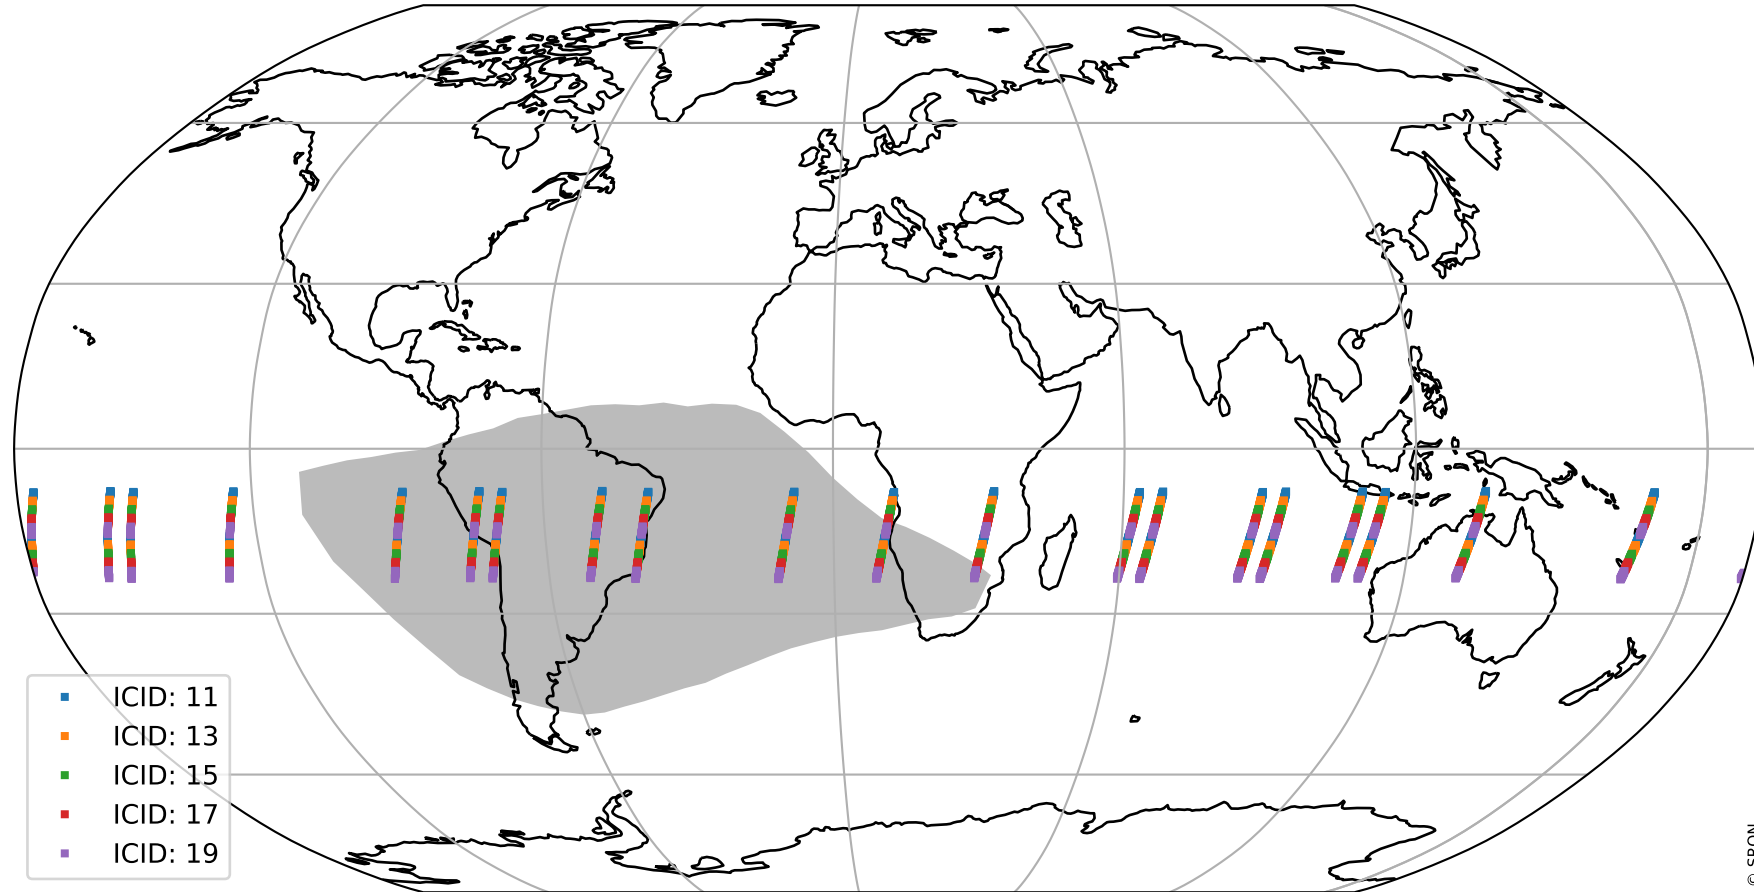

# Tropomi SWIR offset (official)

orbits : 20 in [24112, 24157]  
coverage : 2022-06-09 / 2022-06-12  
median : 30.353  $\mu\text{V}$   
spread : 15.102  $\mu\text{V}$   
created : 2023-08-21T15:18:01

# Tropomi SWIR offset (official)

orbits : 20 in [24112, 24157]  
coverage : 2022-06-09 / 2022-06-12  
median : -0.0604 mV  
spread : 0.41588 mV  
created : 2023-08-21T15:18:01

value compared with SWIR offset CKD

# Tropomi SWIR offset (official) ground-tracks of Sentinel-5P

orbits : 20 in [24112, 24157]  
coverage : 2022-06-09 / 2022-06-12  
created : 2023-08-21T15:18:02

# Tropomi SWIR offset (official)

orbits : [2827, 24157]  
coverage : 2018-04-30 / 2022-06-12  
created : 2023-08-21T15:18:02