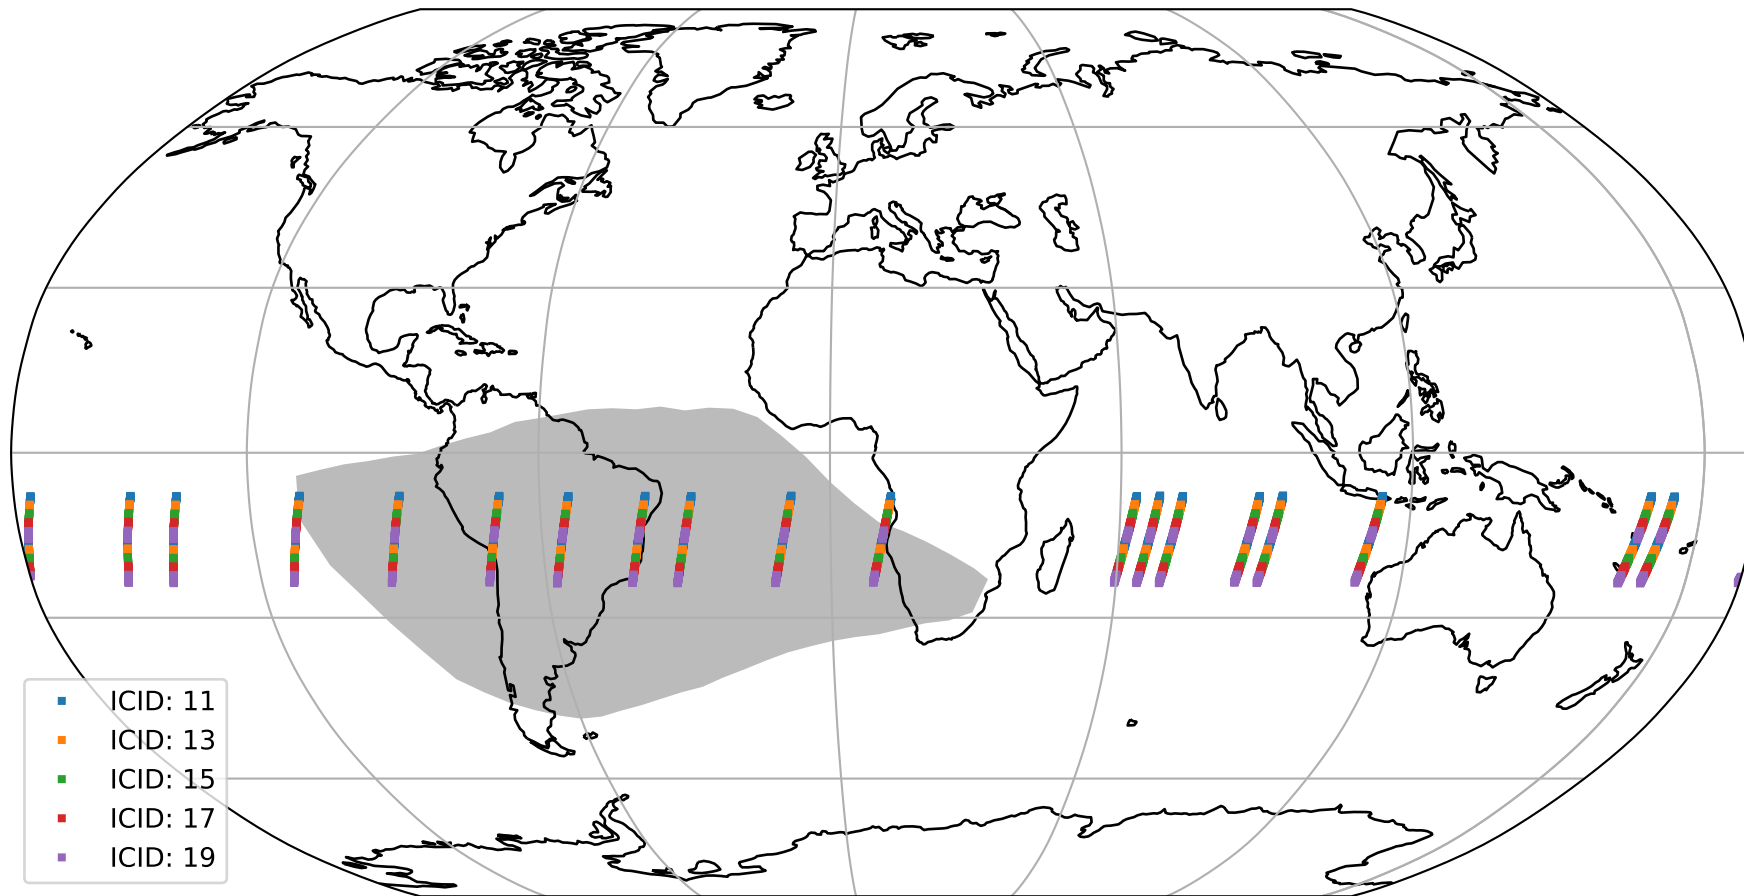

Tropomi SWIR offset (official)

orbits : 19 in [24127, 24172]
coverage : 2022-06-10 / 2022-06-13
median : 0.52594 V
spread : 0.035911 V
created : 2023-08-21T15:18:04

value detector map

Tropomi SWIR offset (official)

orbits : 19 in [24127, 24172]
coverage : 2022-06-10 / 2022-06-13
median : 30.891 μV
spread : 15.282 μV
created : 2023-08-21T15:18:04

Tropomi SWIR offset (official)

orbits : 19 in [24127, 24172]
coverage : 2022-06-10 / 2022-06-13
median : -0.068483 mV
spread : 0.41946 mV
created : 2023-08-21T15:18:05

value compared with SWIR offset CKD

Tropomi SWIR offset (official) ground-tracks of Sentinel-5P

orbits : 19 in [24127, 24172]
coverage : 2022-06-10 / 2022-06-13
created : 2023-08-21T15:18:05

Tropomi SWIR offset (official)

orbits : [2827, 24172]
coverage : 2018-04-30 / 2022-06-13
created : 2023-08-21T15:18:06

trend of detector median & temperatures