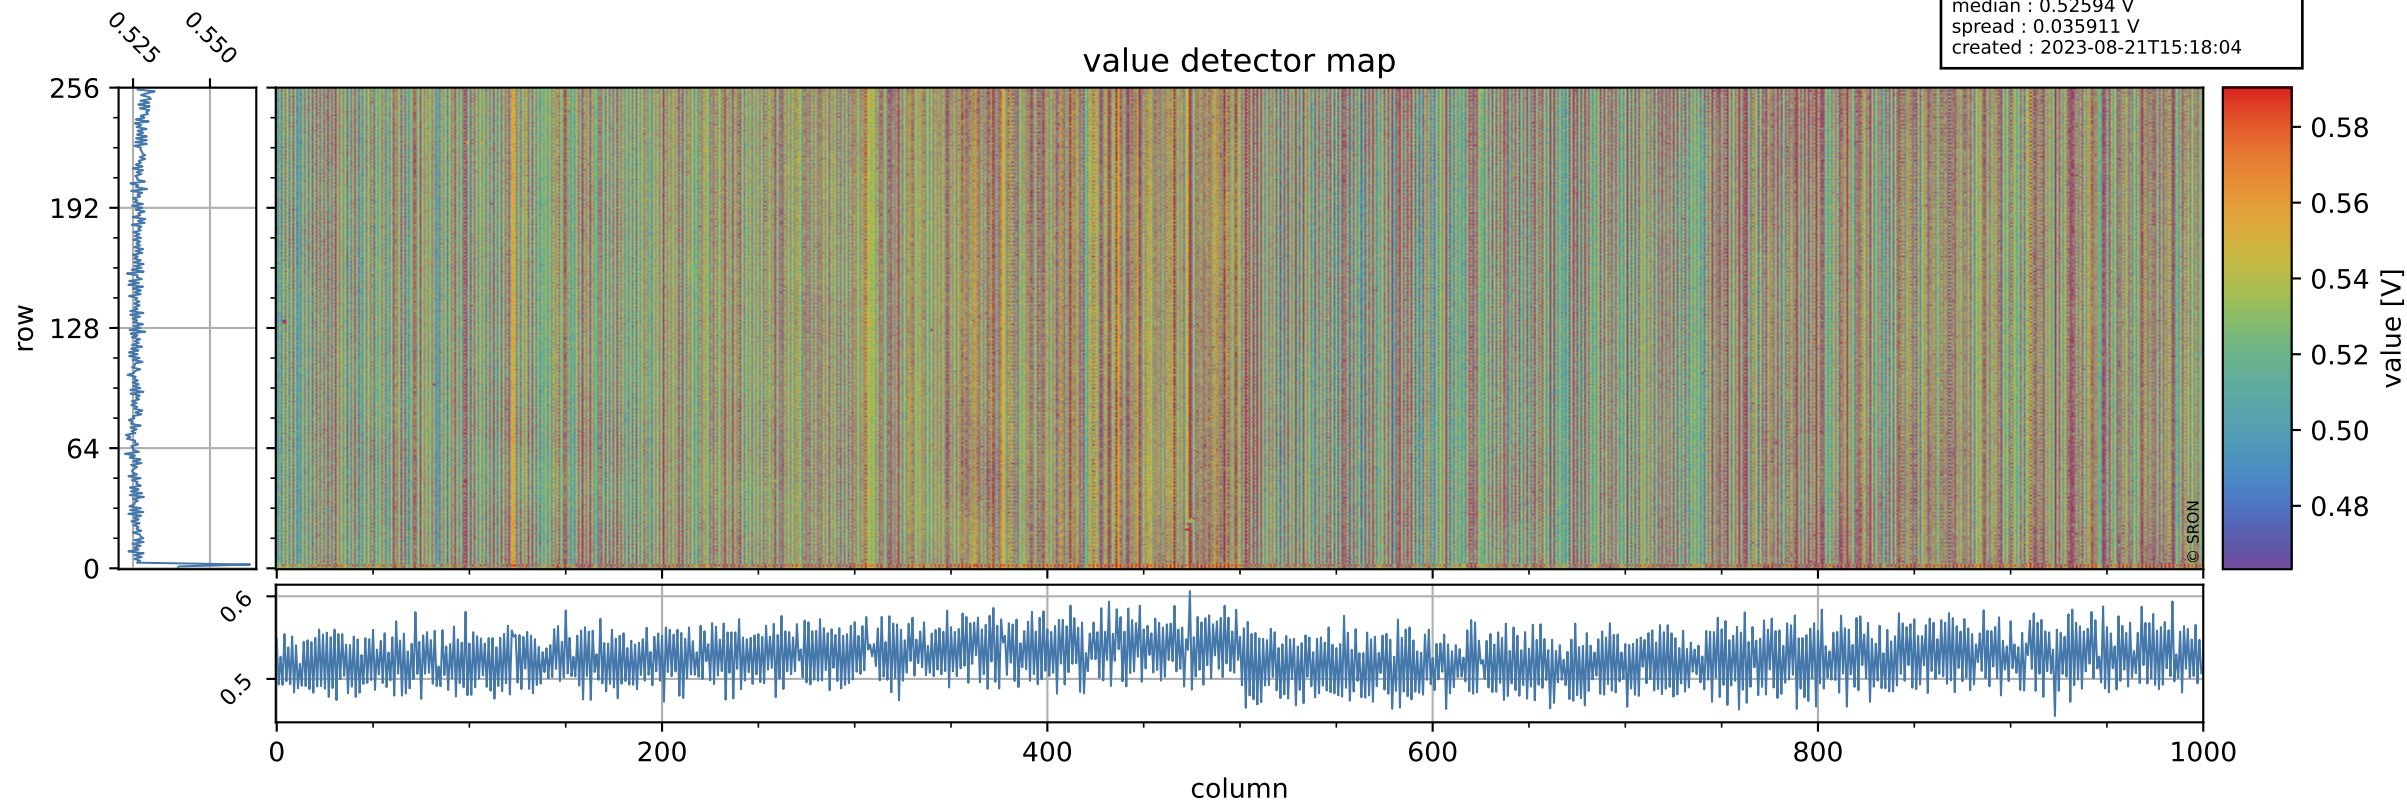

Tropomi SWIR offset (official)

orbits : 19 in [24127, 24172]
coverage : 2022-06-10 / 2022-06-13
median : 0.52594 V
spread : 0.035911 V
created : 2023-08-21T15:18:04

value detector map

Tropomi SWIR offset (official)

orbits : 19 in [24127, 24172]
coverage : 2022-06-10 / 2022-06-13
median : 30.891 μV
spread : 15.282 μV
created : 2023-08-21T15:18:04

Tropomi SWIR offset (official)

orbits : 19 in [24127, 24172]
coverage : 2022-06-10 / 2022-06-13
median : -0.068483 mV
spread : 0.41946 mV
created : 2023-08-21T15:18:05

value compared with SWIR offset CKD

Tropomi SWIR offset (official) ground-tracks of Sentinel-5P

orbits : 19 in [24127, 24172]
coverage : 2022-06-10 / 2022-06-13
created : 2023-08-21T15:18:05

Tropomi SWIR offset (official)

orbits : [2827, 24172]
coverage : 2018-04-30 / 2022-06-13
created : 2023-08-21T15:18:06

trend of detector median & temperatures