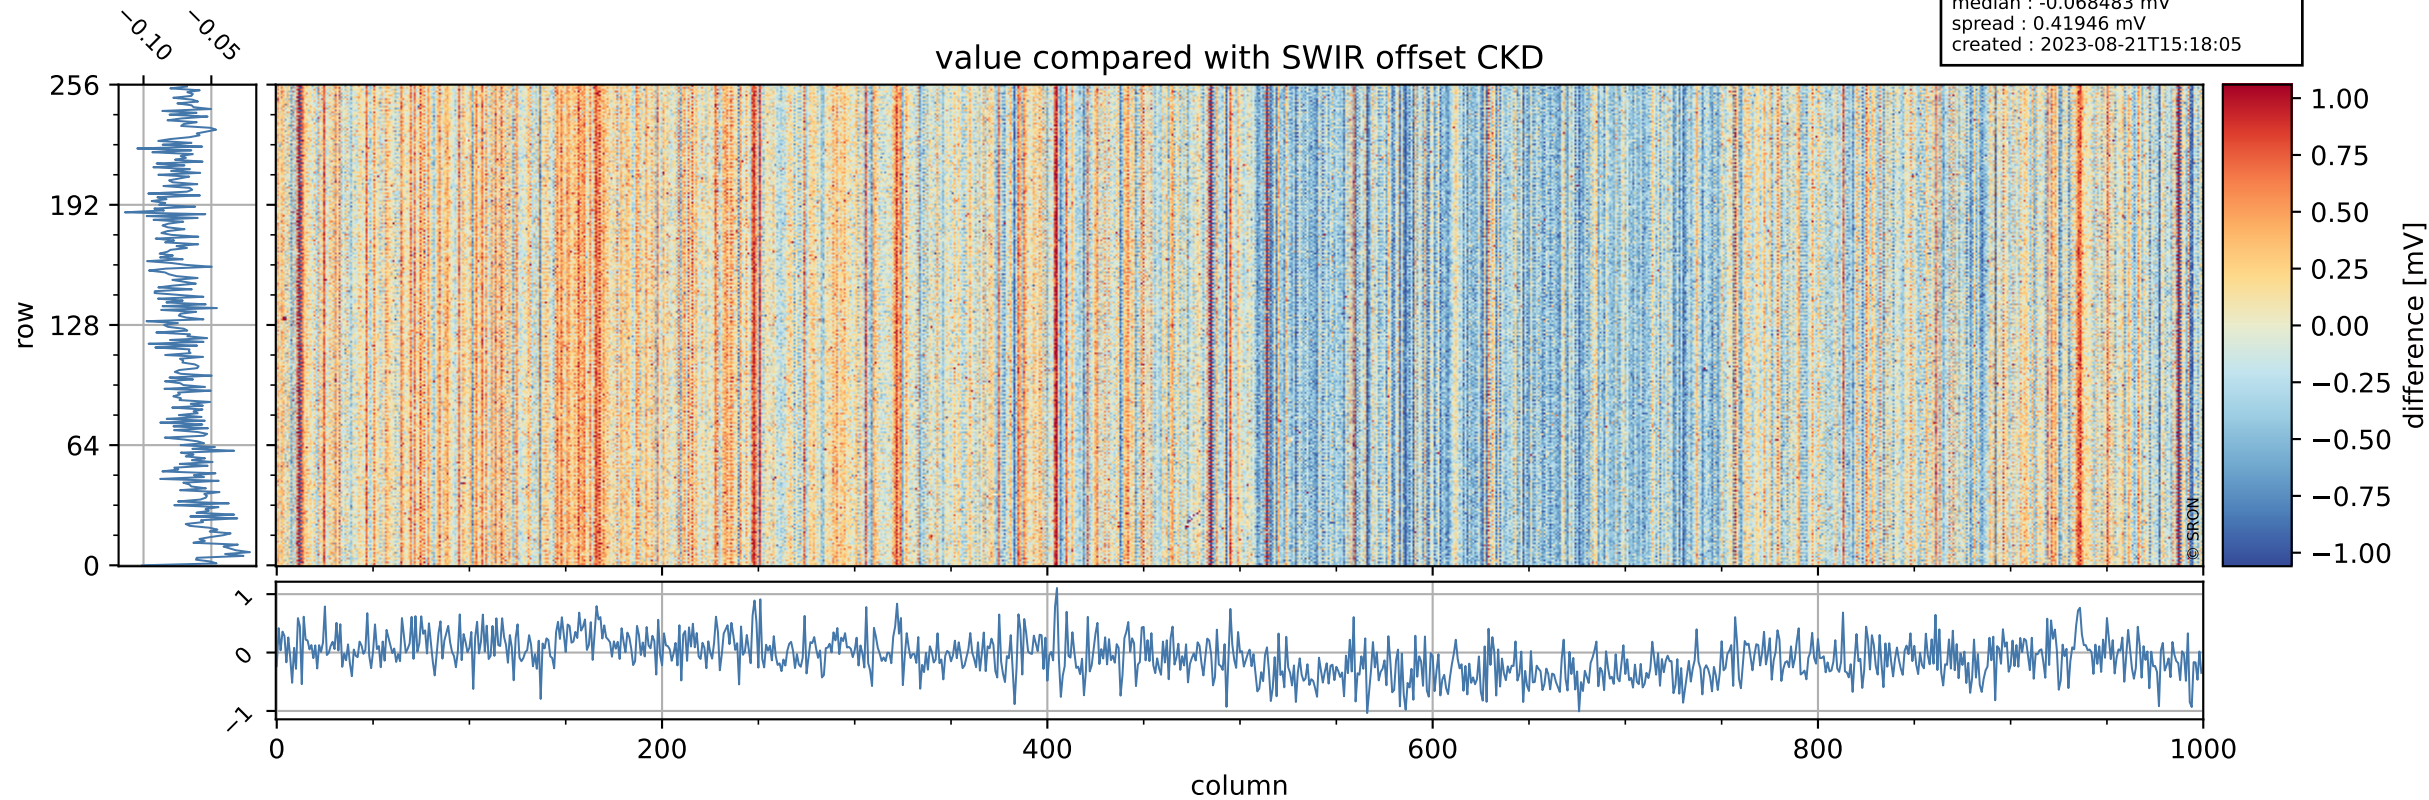

Tropomi SWIR offset (official)

orbits : 19 in [24127, 24172]
coverage : 2022-06-10 / 2022-06-13
median : 0.52594 V
spread : 0.035911 V
created : 2023-08-21T15:18:04

value detector map

Tropomi SWIR offset (official)

orbits : 19 in [24127, 24172]
coverage : 2022-06-10 / 2022-06-13
median : 30.891 μV
spread : 15.282 μV
created : 2023-08-21T15:18:04

Tropomi SWIR offset (official)

orbits : 19 in [24127, 24172]
coverage : 2022-06-10 / 2022-06-13
median : -0.068483 mV
spread : 0.41946 mV
created : 2023-08-21T15:18:05

value compared with SWIR offset CKD

Tropomi SWIR offset (official) ground-tracks of Sentinel-5P

orbits : 19 in [24127, 24172]
coverage : 2022-06-10 / 2022-06-13
created : 2023-08-21T15:18:05

Tropomi SWIR offset (official)

orbits : [2827, 24172]
coverage : 2018-04-30 / 2022-06-13
created : 2023-08-21T15:18:06

trend of detector median & temperatures