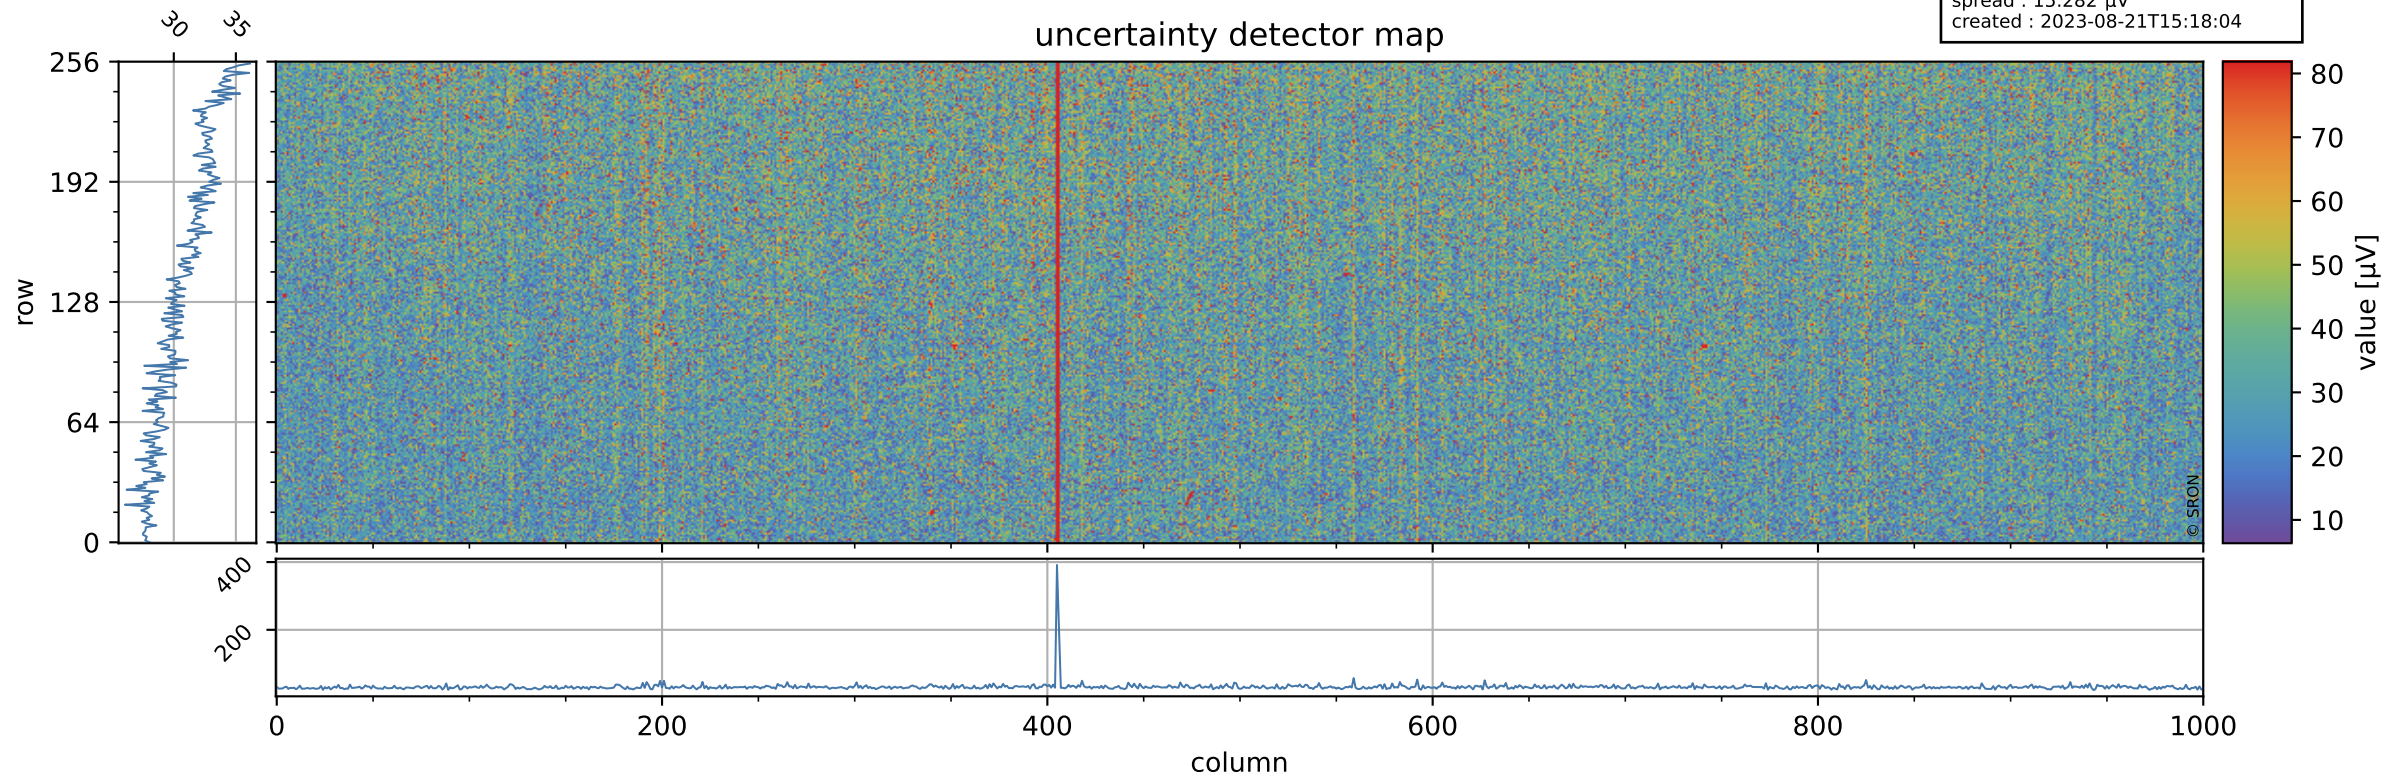

Tropomi SWIR offset (official)

orbits : 19 in [24127, 24172]
coverage : 2022-06-10 / 2022-06-13
median : 0.52594 V
spread : 0.035911 V
created : 2023-08-21T15:18:04

value detector map

Tropomi SWIR offset (official)

orbits : 19 in [24127, 24172]
coverage : 2022-06-10 / 2022-06-13
median : 30.891 μV
spread : 15.282 μV
created : 2023-08-21T15:18:04

Tropomi SWIR offset (official)

orbits : 19 in [24127, 24172]
coverage : 2022-06-10 / 2022-06-13
median : -0.068483 mV
spread : 0.41946 mV
created : 2023-08-21T15:18:05

value compared with SWIR offset CKD

Tropomi SWIR offset (official) ground-tracks of Sentinel-5P

orbits : 19 in [24127, 24172]
coverage : 2022-06-10 / 2022-06-13
created : 2023-08-21T15:18:05

Tropomi SWIR offset (official)

orbits : [2827, 24172]
coverage : 2018-04-30 / 2022-06-13
created : 2023-08-21T15:18:06

trend of detector median & temperatures