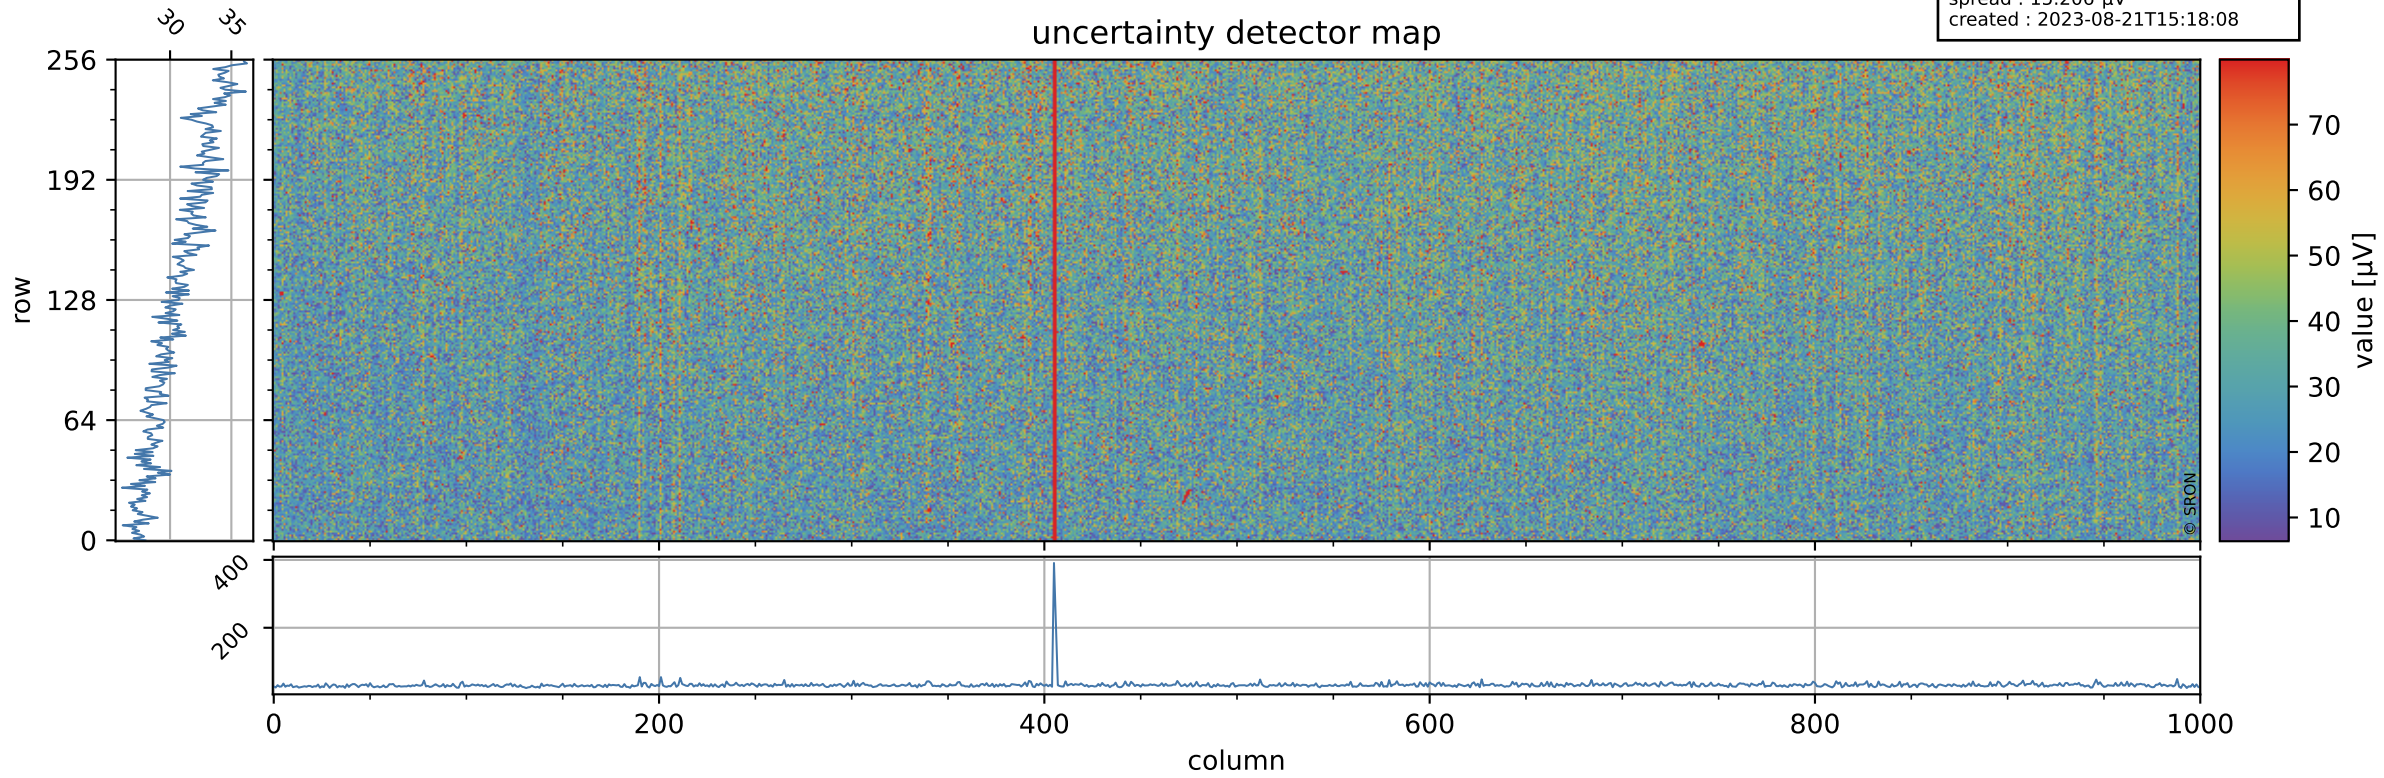

# Tropomi SWIR offset (official)

orbits : 20 in [24142, 24187]  
coverage : 2022-06-11 / 2022-06-14  
median : 0.52595 V  
spread : 0.035912 V  
created : 2023-08-21T15:18:07

## value detector map

# Tropomi SWIR offset (official)

orbits : 20 in [24142, 24187]  
coverage : 2022-06-11 / 2022-06-14  
median : 31.004  $\mu\text{V}$   
spread : 15.206  $\mu\text{V}$   
created : 2023-08-21T15:18:08

# Tropomi SWIR offset (official) ground-tracks of Sentinel-5P

orbits : 20 in [24142, 24187]  
coverage : 2022-06-11 / 2022-06-14  
created : 2023-08-21T15:18:08