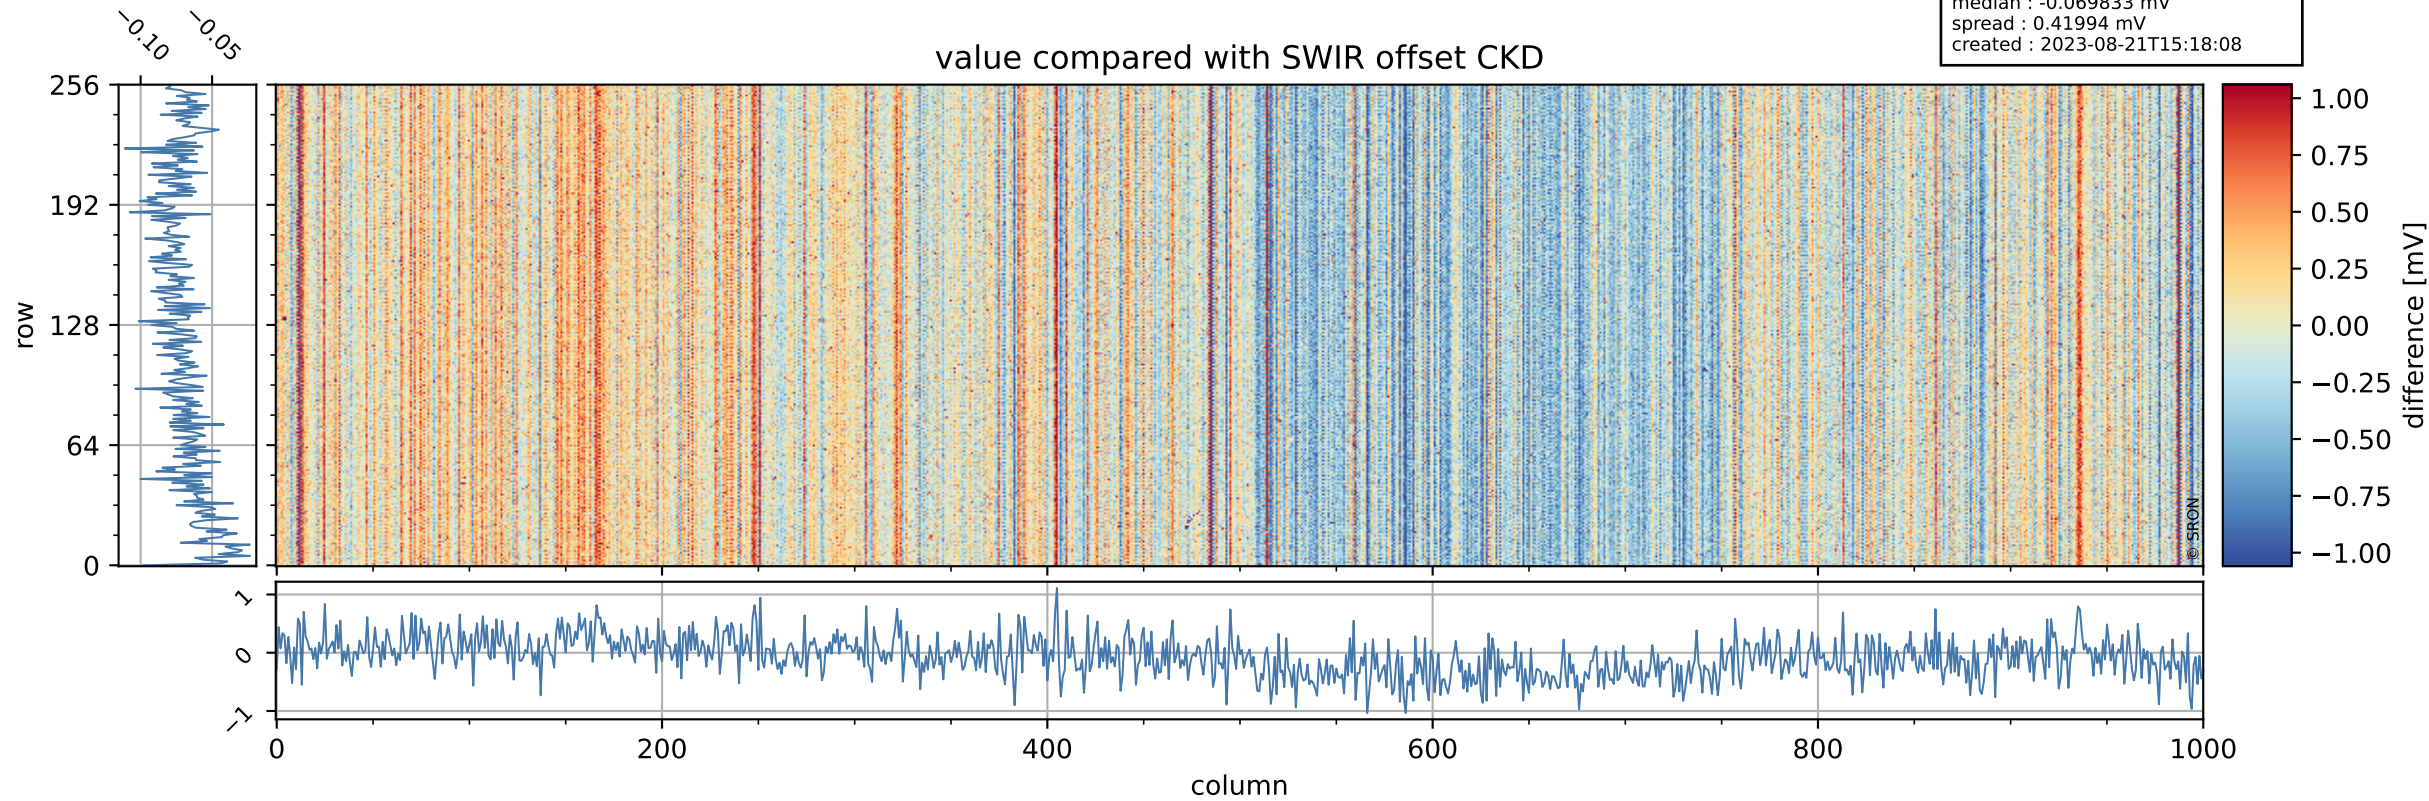

## value detector map

# Tropomi SWIR offset (official)

orbits : 20 in [24142, 24187]  
coverage : 2022-06-11 / 2022-06-14  
median : 31.004  $\mu\text{V}$   
spread : 15.206  $\mu\text{V}$   
created : 2023-08-21T15:18:08

# Tropomi SWIR offset (official)

orbits : 20 in [24142, 24187]  
coverage : 2022-06-11 / 2022-06-14  
median : -0.069833 mV  
spread : 0.41994 mV  
created : 2023-08-21T15:18:08

value compared with SWIR offset CKD

# Tropomi SWIR offset (official) ground-tracks of Sentinel-5P

orbits : 20 in [24142, 24187]  
coverage : 2022-06-11 / 2022-06-14  
created : 2023-08-21T15:18:08