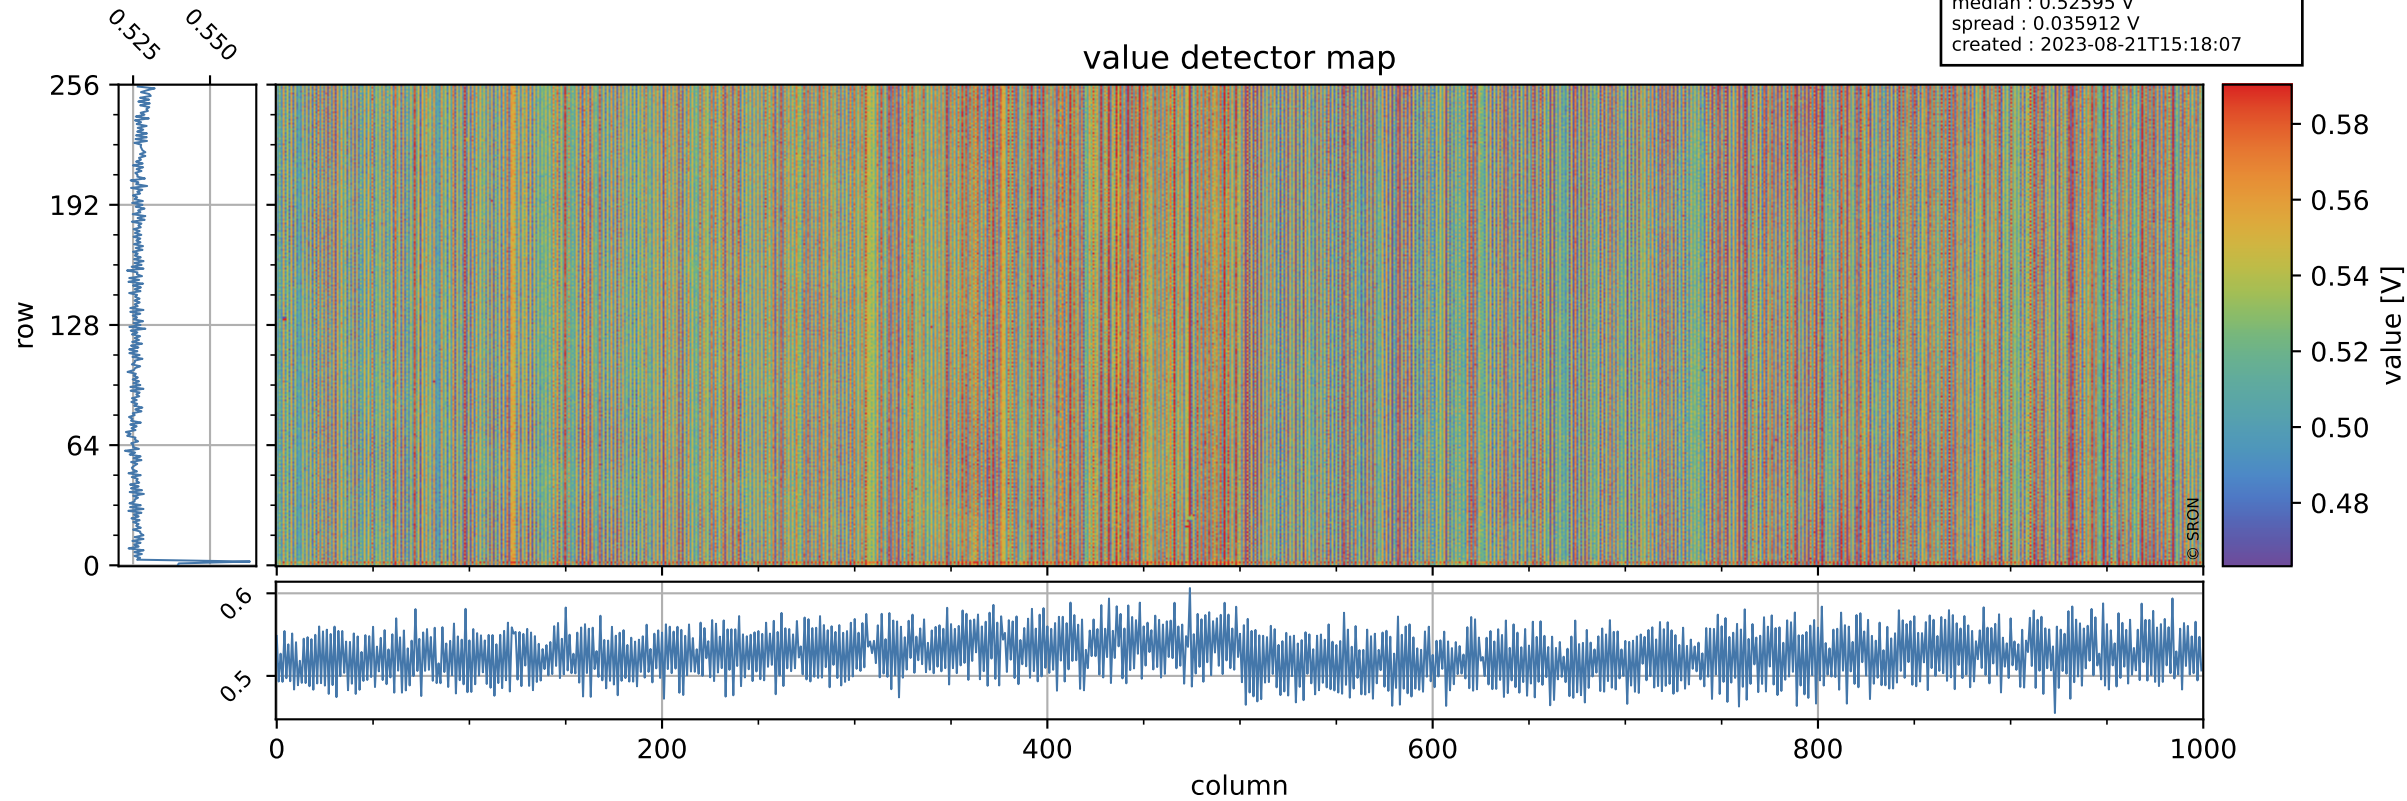

# Tropomi SWIR offset (official)

orbits : 20 in [24142, 24187]  
coverage : 2022-06-11 / 2022-06-14  
median : 0.52595 V  
spread : 0.035912 V  
created : 2023-08-21T15:18:07

## value detector map

# Tropomi SWIR offset (official)

orbits : 20 in [24142, 24187]  
coverage : 2022-06-11 / 2022-06-14  
median : 31.004  $\mu\text{V}$   
spread : 15.206  $\mu\text{V}$   
created : 2023-08-21T15:18:08

# Tropomi SWIR offset (official) ground-tracks of Sentinel-5P

orbits : 20 in [24142, 24187]  
coverage : 2022-06-11 / 2022-06-14  
created : 2023-08-21T15:18:08