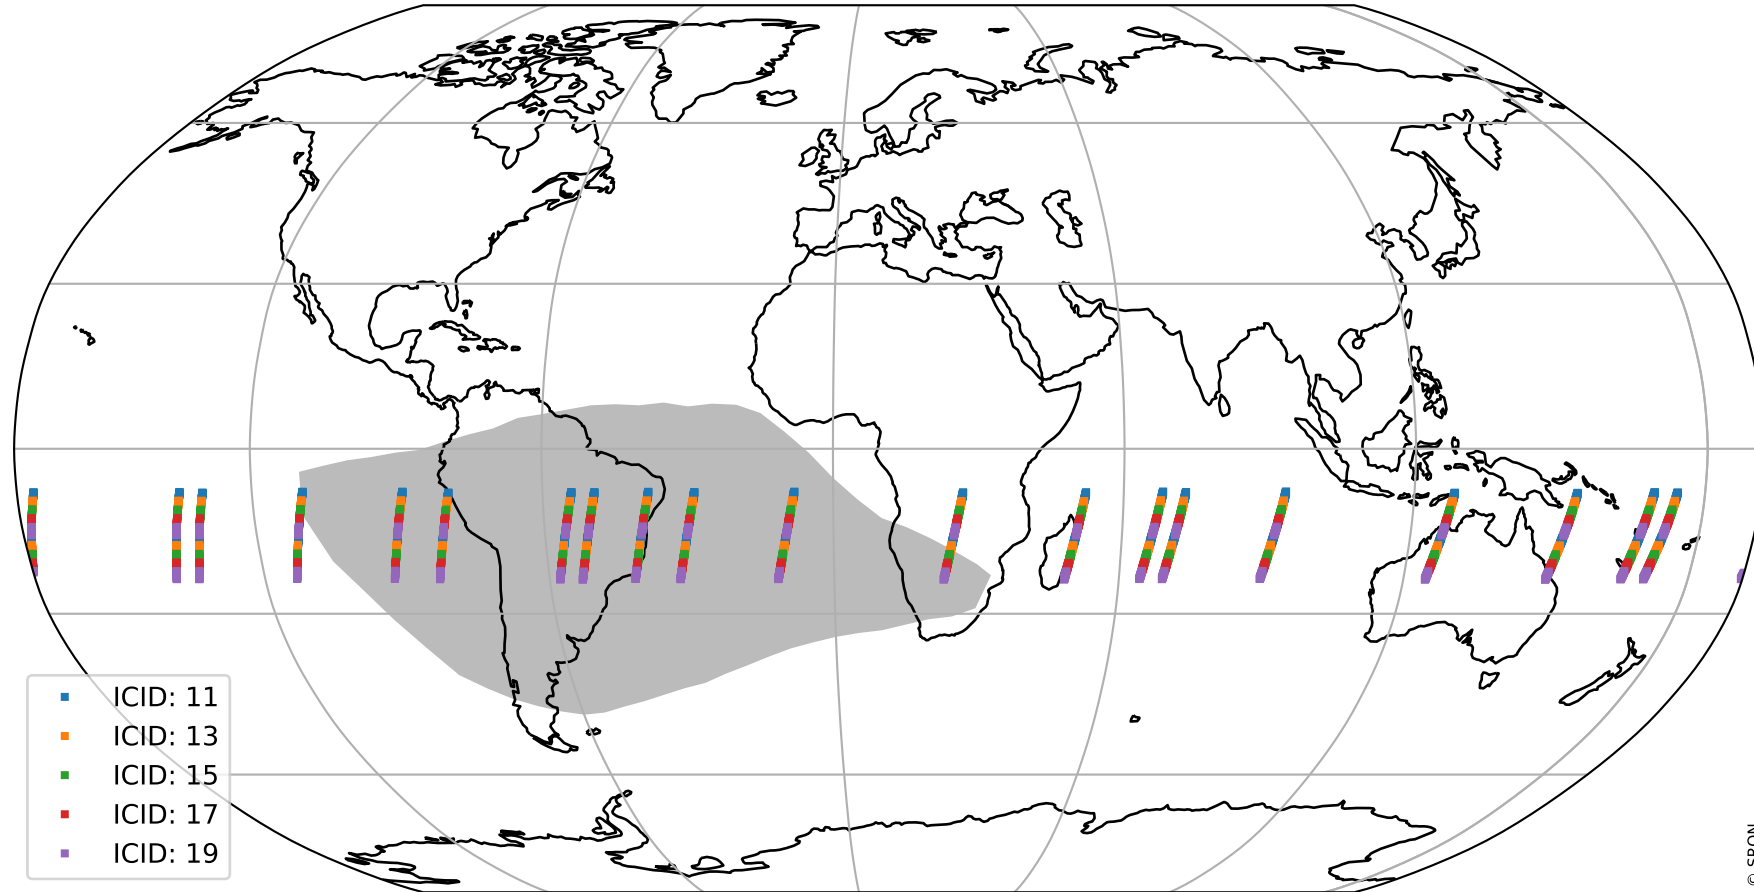

# Tropomi SWIR offset (official)

orbits : 20 in [24142, 24187]  
coverage : 2022-06-11 / 2022-06-14  
median : 31.004  $\mu\text{V}$   
spread : 15.206  $\mu\text{V}$   
created : 2023-08-21T15:18:08

# Tropomi SWIR offset (official)

orbits : 20 in [24142, 24187]  
coverage : 2022-06-11 / 2022-06-14  
median : -0.069833 mV  
spread : 0.41994 mV  
created : 2023-08-21T15:18:08

value compared with SWIR offset CKD

# Tropomi SWIR offset (official) ground-tracks of Sentinel-5P

orbits : 20 in [24142, 24187]  
coverage : 2022-06-11 / 2022-06-14  
created : 2023-08-21T15:18:08

# Tropomi SWIR offset (official)

orbits : [2827, 24187]  
coverage : 2018-04-30 / 2022-06-14  
created : 2023-08-21T15:18:09