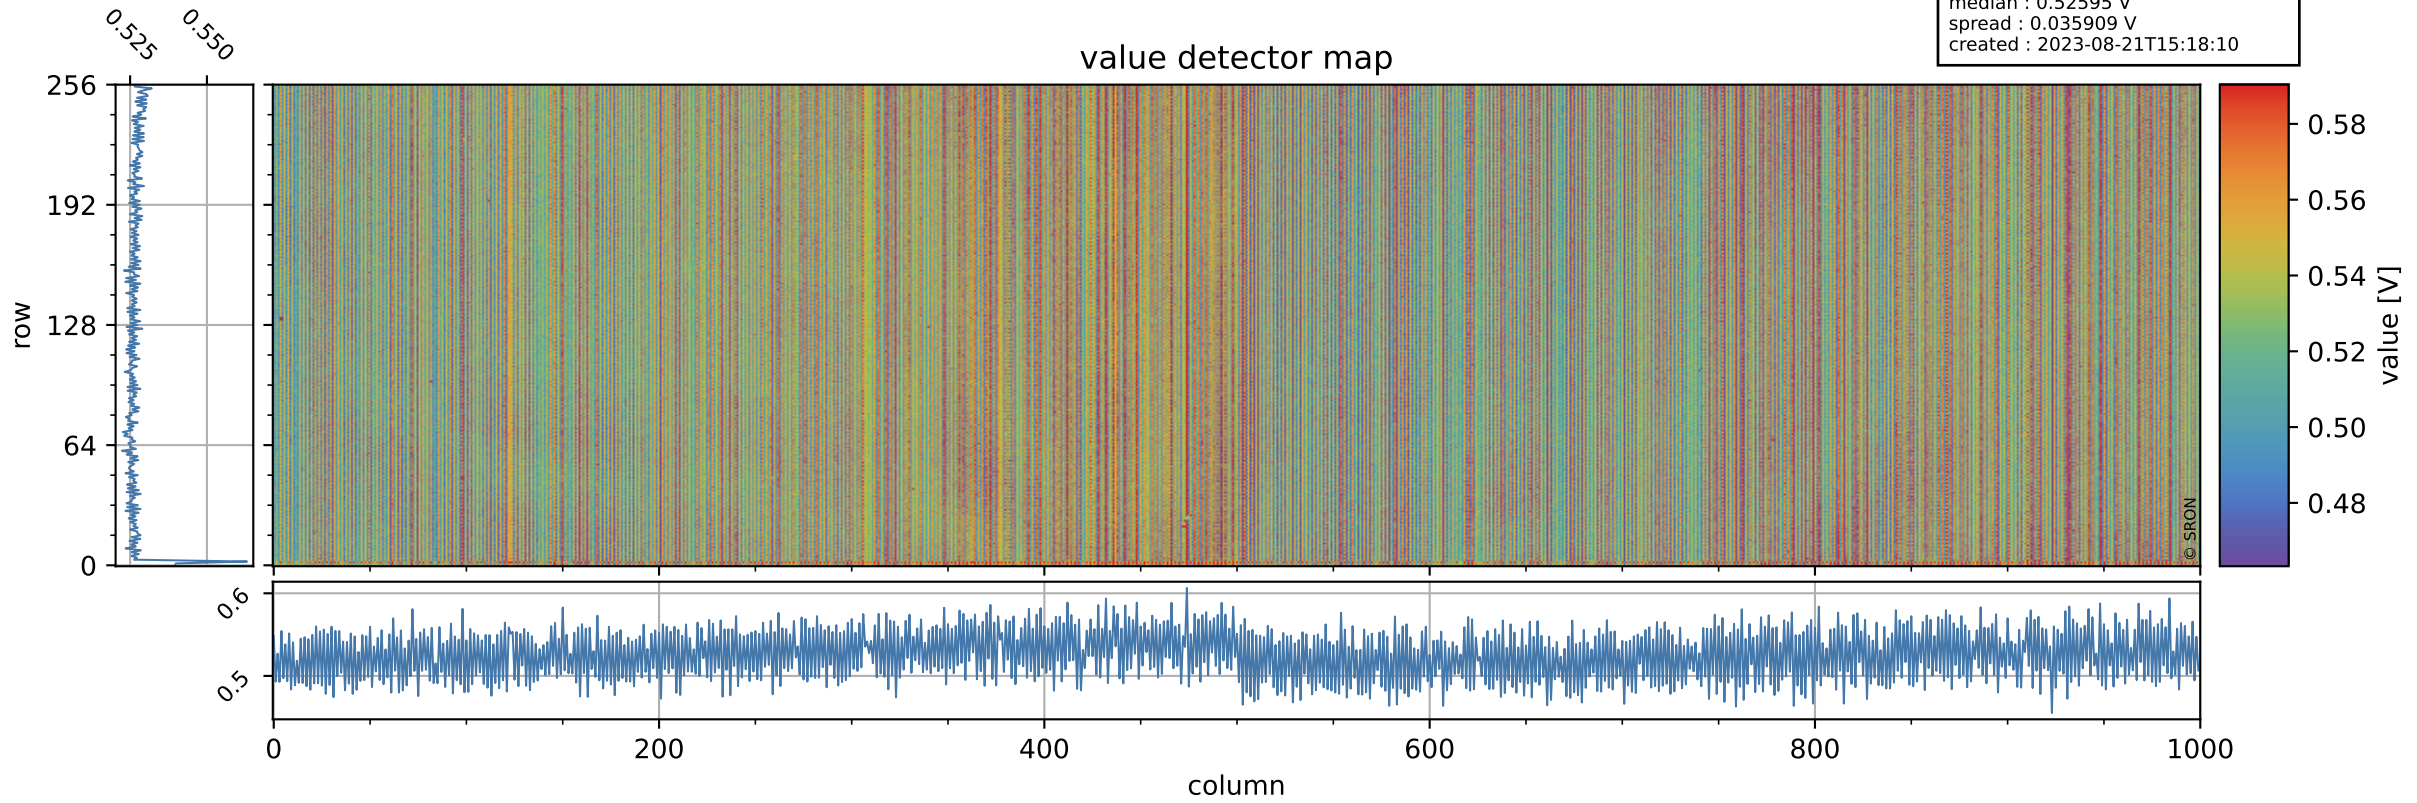

Tropomi SWIR offset (official)

orbits : 19 in [24157, 24202]
coverage : 2022-06-12 / 2022-06-15
median : 0.52595 V
spread : 0.035909 V
created : 2023-08-21T15:18:10

value detector map

Tropomi SWIR offset (official)

orbits : 19 in [24157, 24202]
coverage : 2022-06-12 / 2022-06-15
median : 32.295 μV
spread : 15.548 μV
created : 2023-08-21T15:18:11

Tropomi SWIR offset (official)

orbits : 19 in [24157, 24202]
coverage : 2022-06-12 / 2022-06-15
median : -0.061636 mV
spread : 0.41473 mV
created : 2023-08-21T15:18:11

value compared with SWIR offset CKD

Tropomi SWIR offset (official) ground-tracks of Sentinel-5P

orbits : 19 in [24157, 24202]
coverage : 2022-06-12 / 2022-06-15
created : 2023-08-21T15:18:11

Tropomi SWIR offset (official)

orbits : [2827, 24202]
coverage : 2018-04-30 / 2022-06-15
created : 2023-08-21T15:18:12

trend of detector median & temperatures