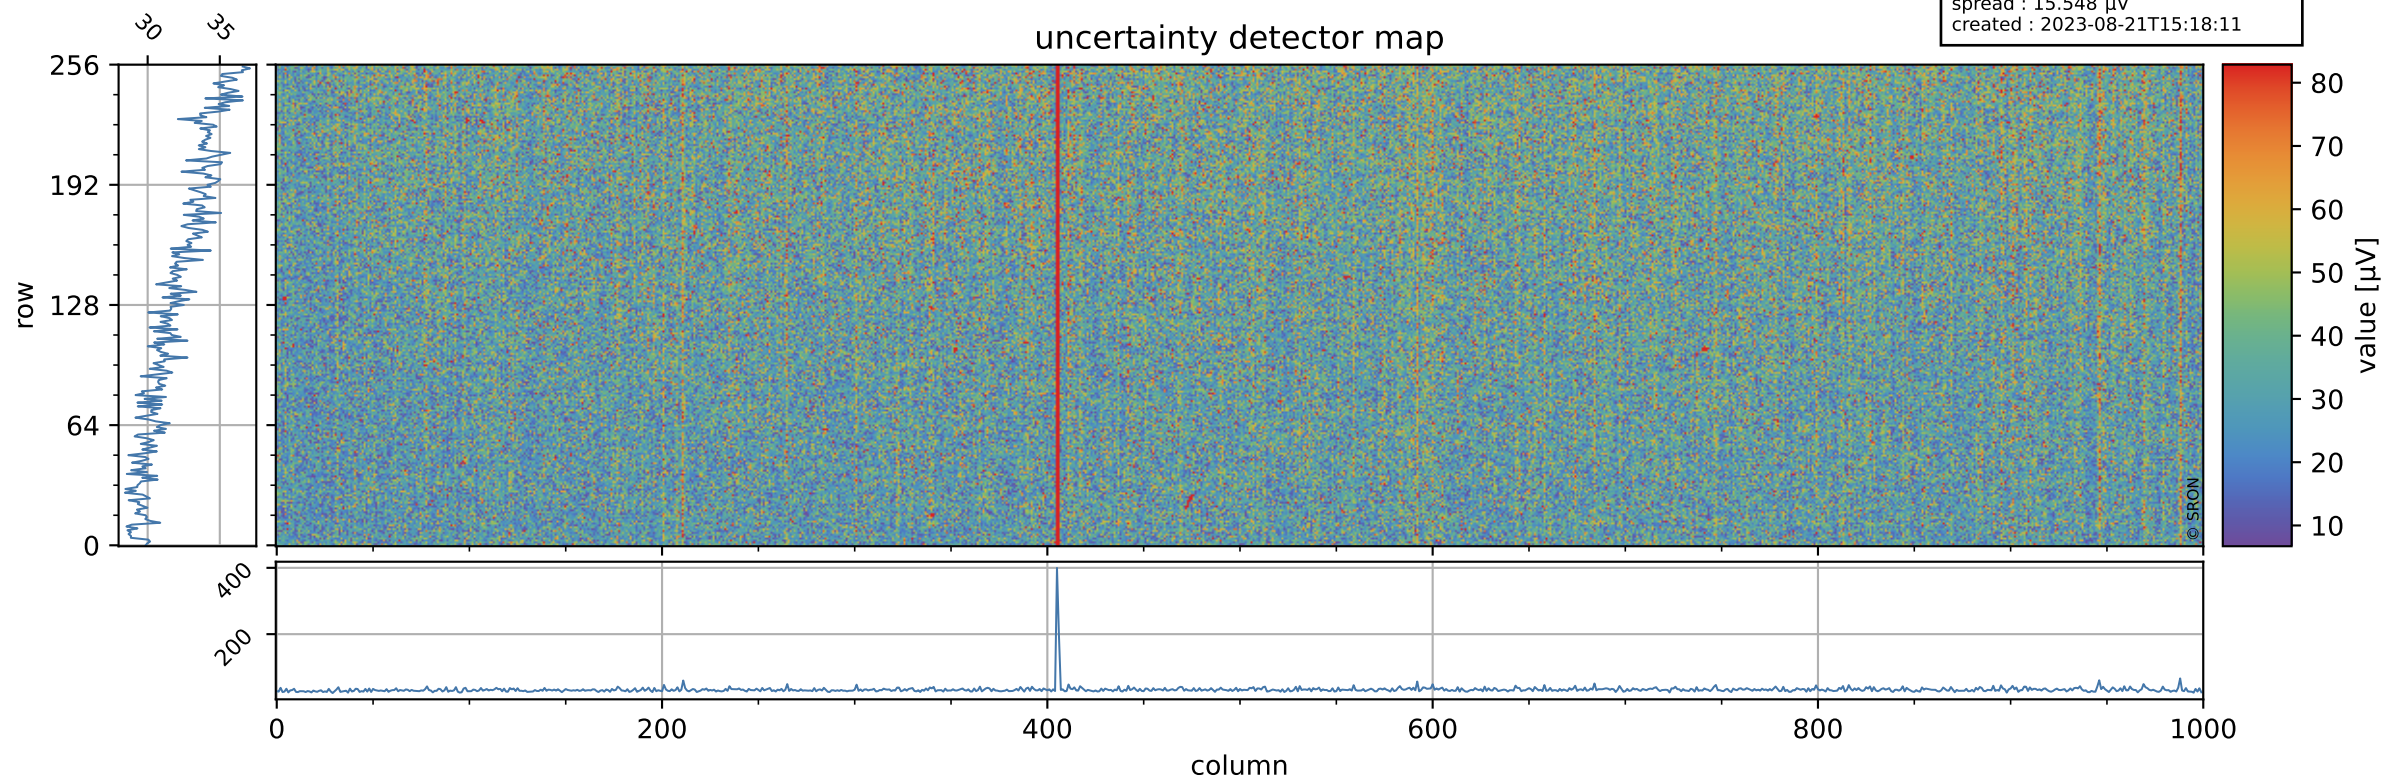

Tropomi SWIR offset (official)

orbits : 19 in [24157, 24202]
coverage : 2022-06-12 / 2022-06-15
median : 0.52595 V
spread : 0.035909 V
created : 2023-08-21T15:18:10

value detector map

Tropomi SWIR offset (official)

orbits : 19 in [24157, 24202]
coverage : 2022-06-12 / 2022-06-15
median : 32.295 μV
spread : 15.548 μV
created : 2023-08-21T15:18:11

Tropomi SWIR offset (official)

orbits : 19 in [24157, 24202]
coverage : 2022-06-12 / 2022-06-15
median : -0.061636 mV
spread : 0.41473 mV
created : 2023-08-21T15:18:11

value compared with SWIR offset CKD

Tropomi SWIR offset (official) ground-tracks of Sentinel-5P

orbits : 19 in [24157, 24202]
coverage : 2022-06-12 / 2022-06-15
created : 2023-08-21T15:18:11

Tropomi SWIR offset (official)

orbits : [2827, 24202]
coverage : 2018-04-30 / 2022-06-15
created : 2023-08-21T15:18:12

trend of detector median & temperatures