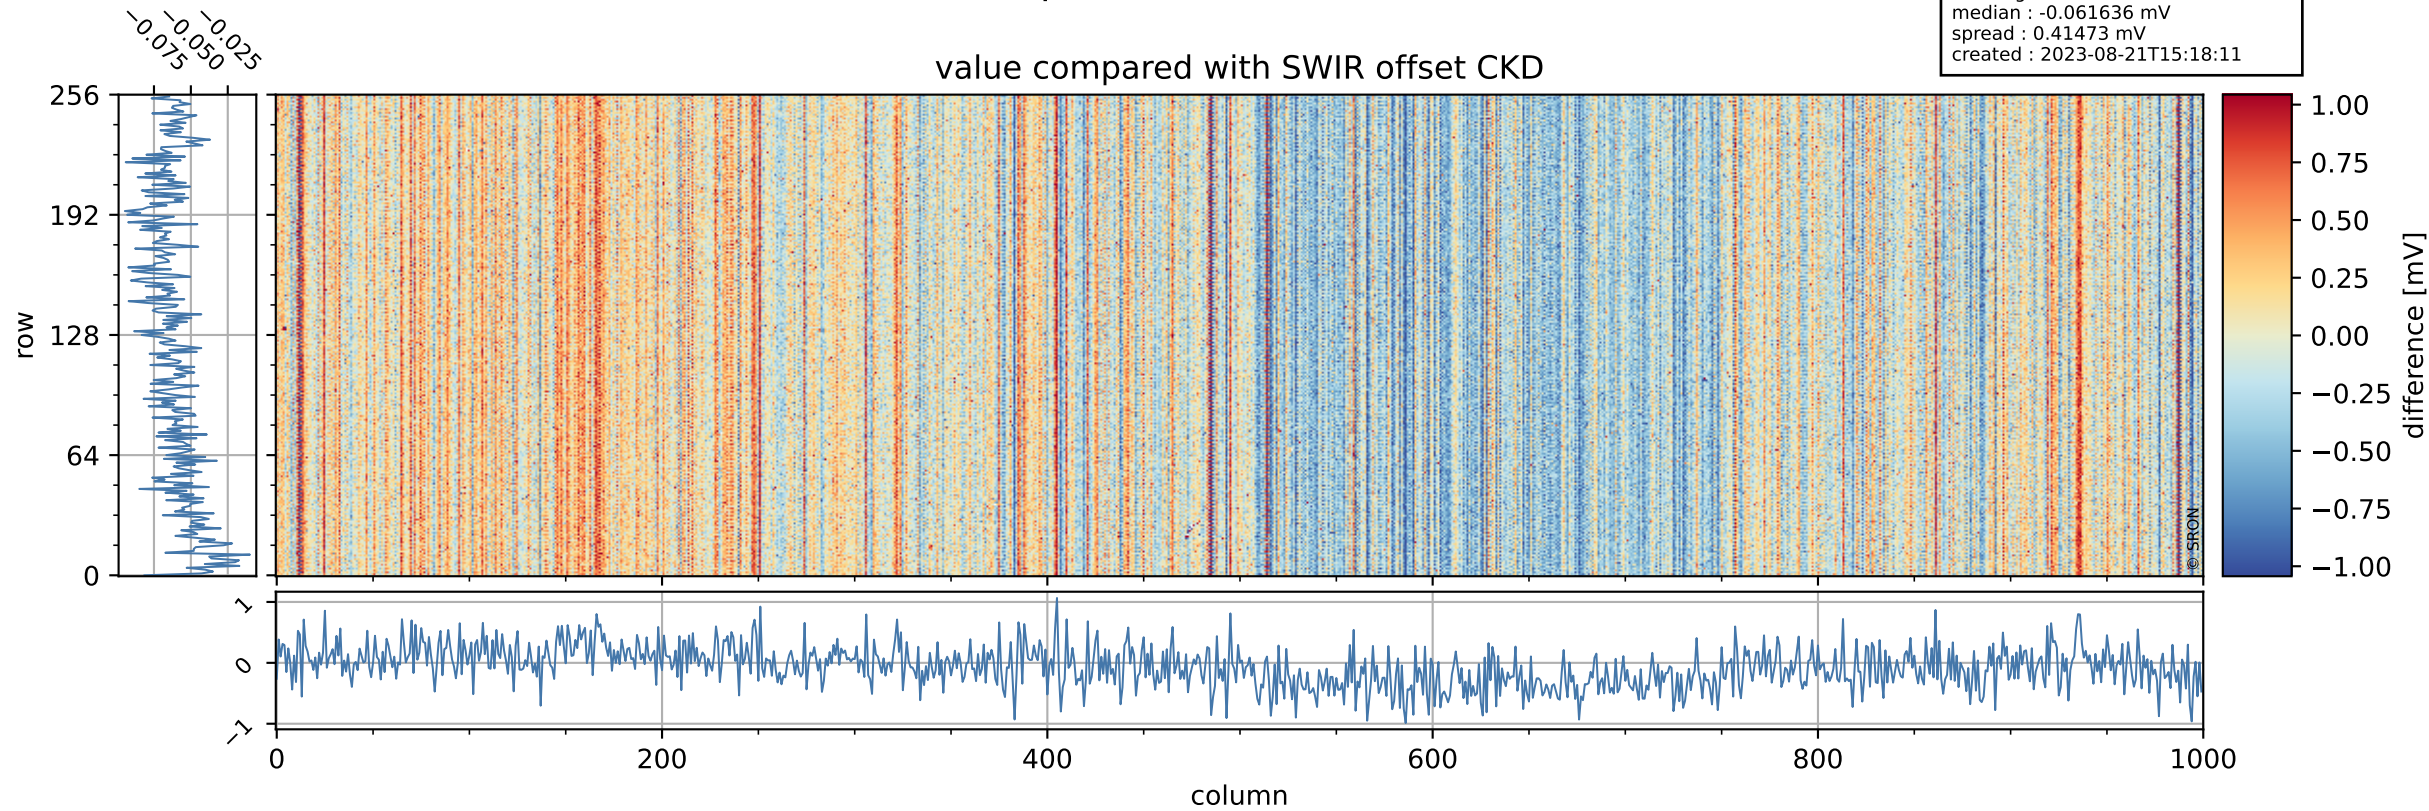

Tropomi SWIR offset (official)

orbits : 19 in [24157, 24202]
coverage : 2022-06-12 / 2022-06-15
median : 0.52595 V
spread : 0.035909 V
created : 2023-08-21T15:18:10

value detector map

Tropomi SWIR offset (official)

orbits : 19 in [24157, 24202]
coverage : 2022-06-12 / 2022-06-15
median : 32.295 μV
spread : 15.548 μV
created : 2023-08-21T15:18:11

Tropomi SWIR offset (official)

orbits : 19 in [24157, 24202]
coverage : 2022-06-12 / 2022-06-15
median : -0.061636 mV
spread : 0.41473 mV
created : 2023-08-21T15:18:11

value compared with SWIR offset CKD

Tropomi SWIR offset (official) ground-tracks of Sentinel-5P

orbits : 19 in [24157, 24202]
coverage : 2022-06-12 / 2022-06-15
created : 2023-08-21T15:18:11

Tropomi SWIR offset (official)

orbits : [2827, 24202]
coverage : 2018-04-30 / 2022-06-15
created : 2023-08-21T15:18:12

trend of detector median & temperatures