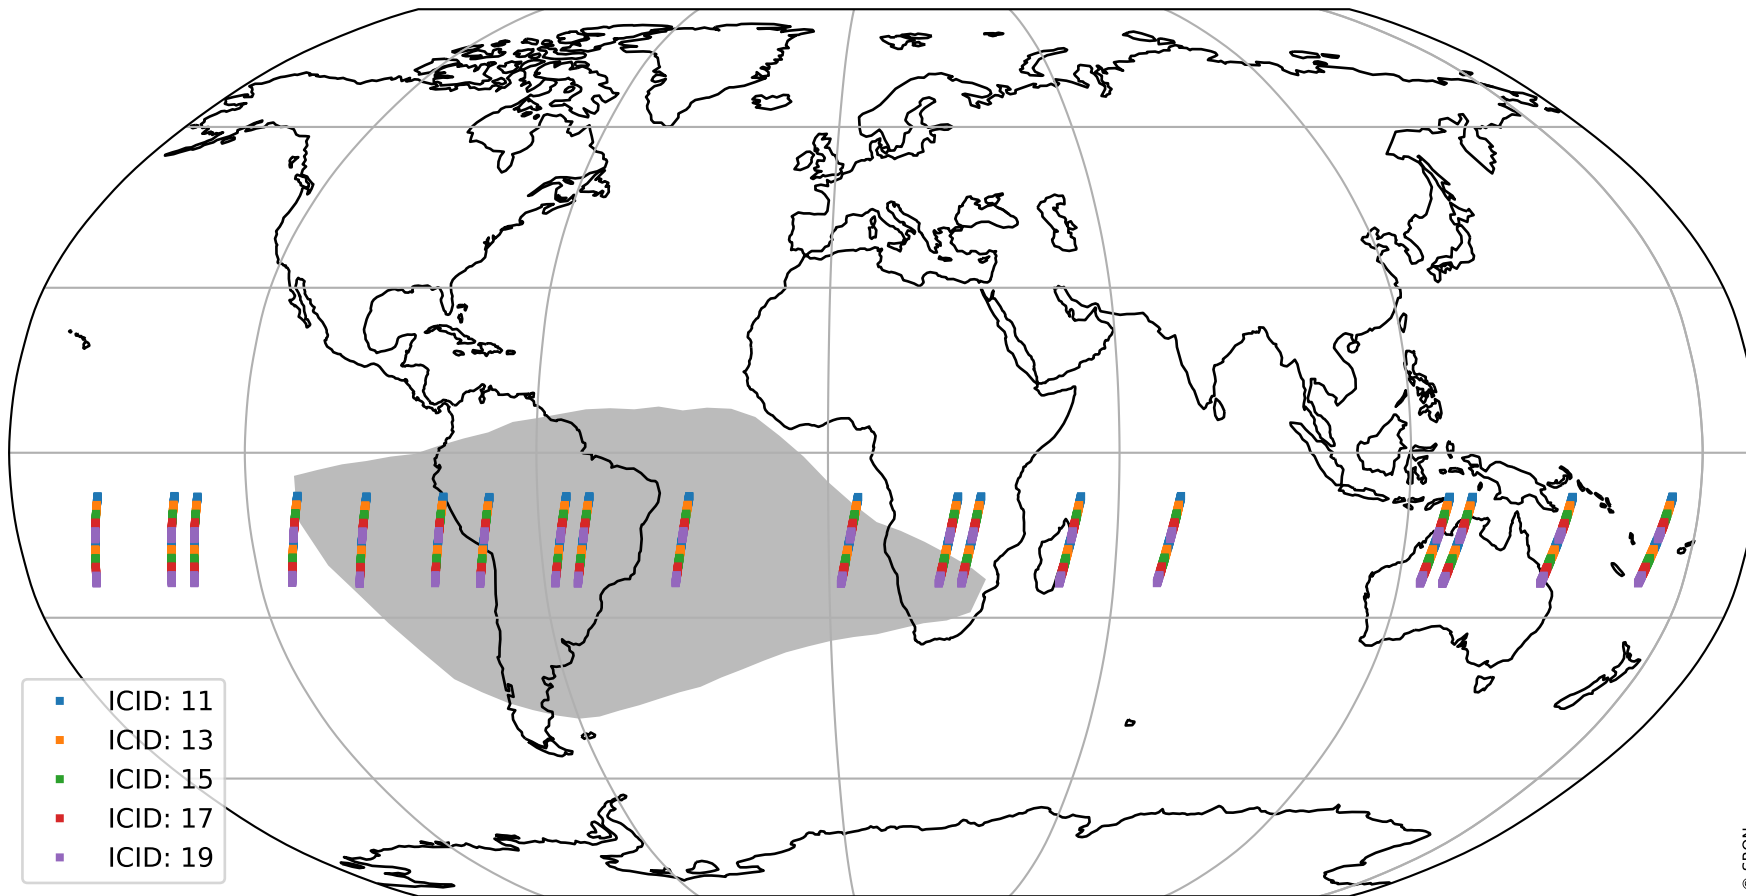

Tropomi SWIR offset (official)

orbits : 19 in [24157, 24202]
coverage : 2022-06-12 / 2022-06-15
median : 0.52595 V
spread : 0.035909 V
created : 2023-08-21T15:18:10

value detector map

Tropomi SWIR offset (official)

orbits : 19 in [24157, 24202]
coverage : 2022-06-12 / 2022-06-15
median : 32.295 μV
spread : 15.548 μV
created : 2023-08-21T15:18:11

Tropomi SWIR offset (official)

orbits : 19 in [24157, 24202]
coverage : 2022-06-12 / 2022-06-15
median : -0.061636 mV
spread : 0.41473 mV
created : 2023-08-21T15:18:11

value compared with SWIR offset CKD

Tropomi SWIR offset (official) ground-tracks of Sentinel-5P

orbits : 19 in [24157, 24202]
coverage : 2022-06-12 / 2022-06-15
created : 2023-08-21T15:18:11

Tropomi SWIR offset (official)

orbits : [2827, 24202]
coverage : 2018-04-30 / 2022-06-15
created : 2023-08-21T15:18:12

trend of detector median & temperatures