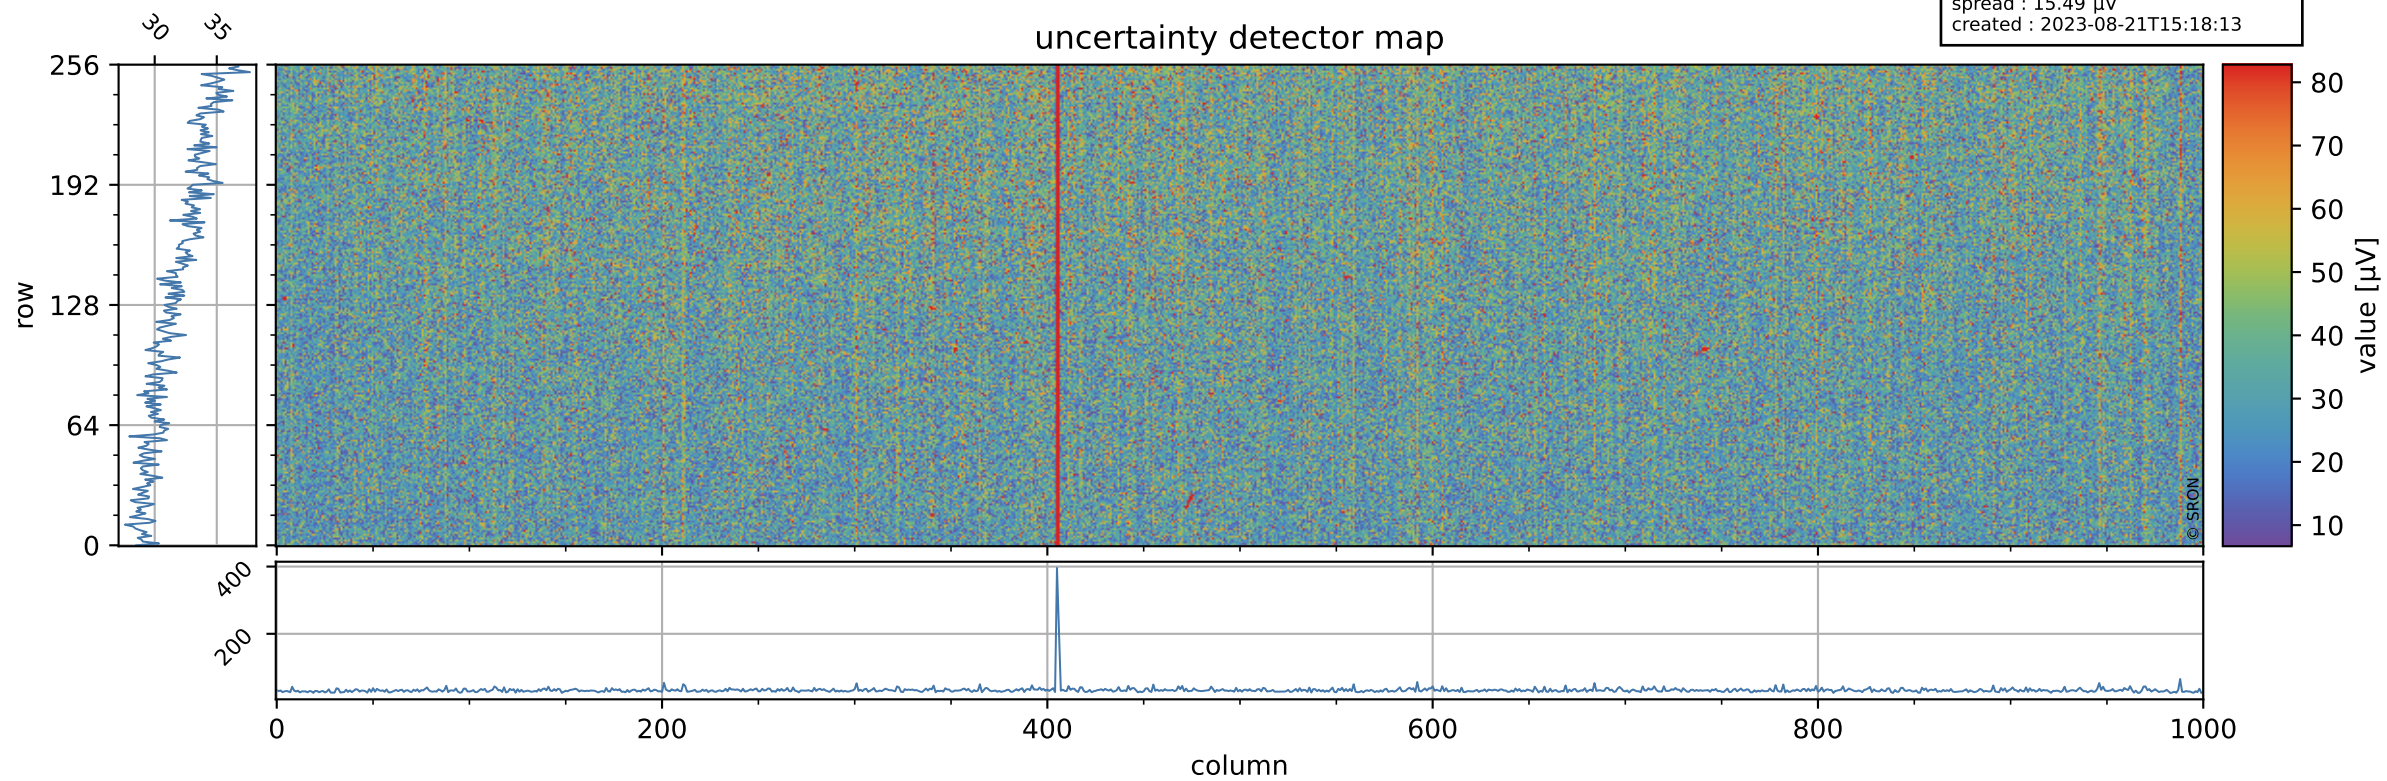

# Tropomi SWIR offset (official)

orbits : 20 in [24172, 24217]  
coverage : 2022-06-13 / 2022-06-16  
median : 0.52595 V  
spread : 0.03591 V  
created : 2023-08-21T15:18:13

## value detector map

# Tropomi SWIR offset (official)

orbits : 20 in [24172, 24217]  
coverage : 2022-06-13 / 2022-06-16  
median : 31.976  $\mu\text{V}$   
spread : 15.49  $\mu\text{V}$   
created : 2023-08-21T15:18:13

# Tropomi SWIR offset (official) ground-tracks of Sentinel-5P

orbits : 20 in [24172, 24217]  
coverage : 2022-06-13 / 2022-06-16  
created : 2023-08-21T15:18:14