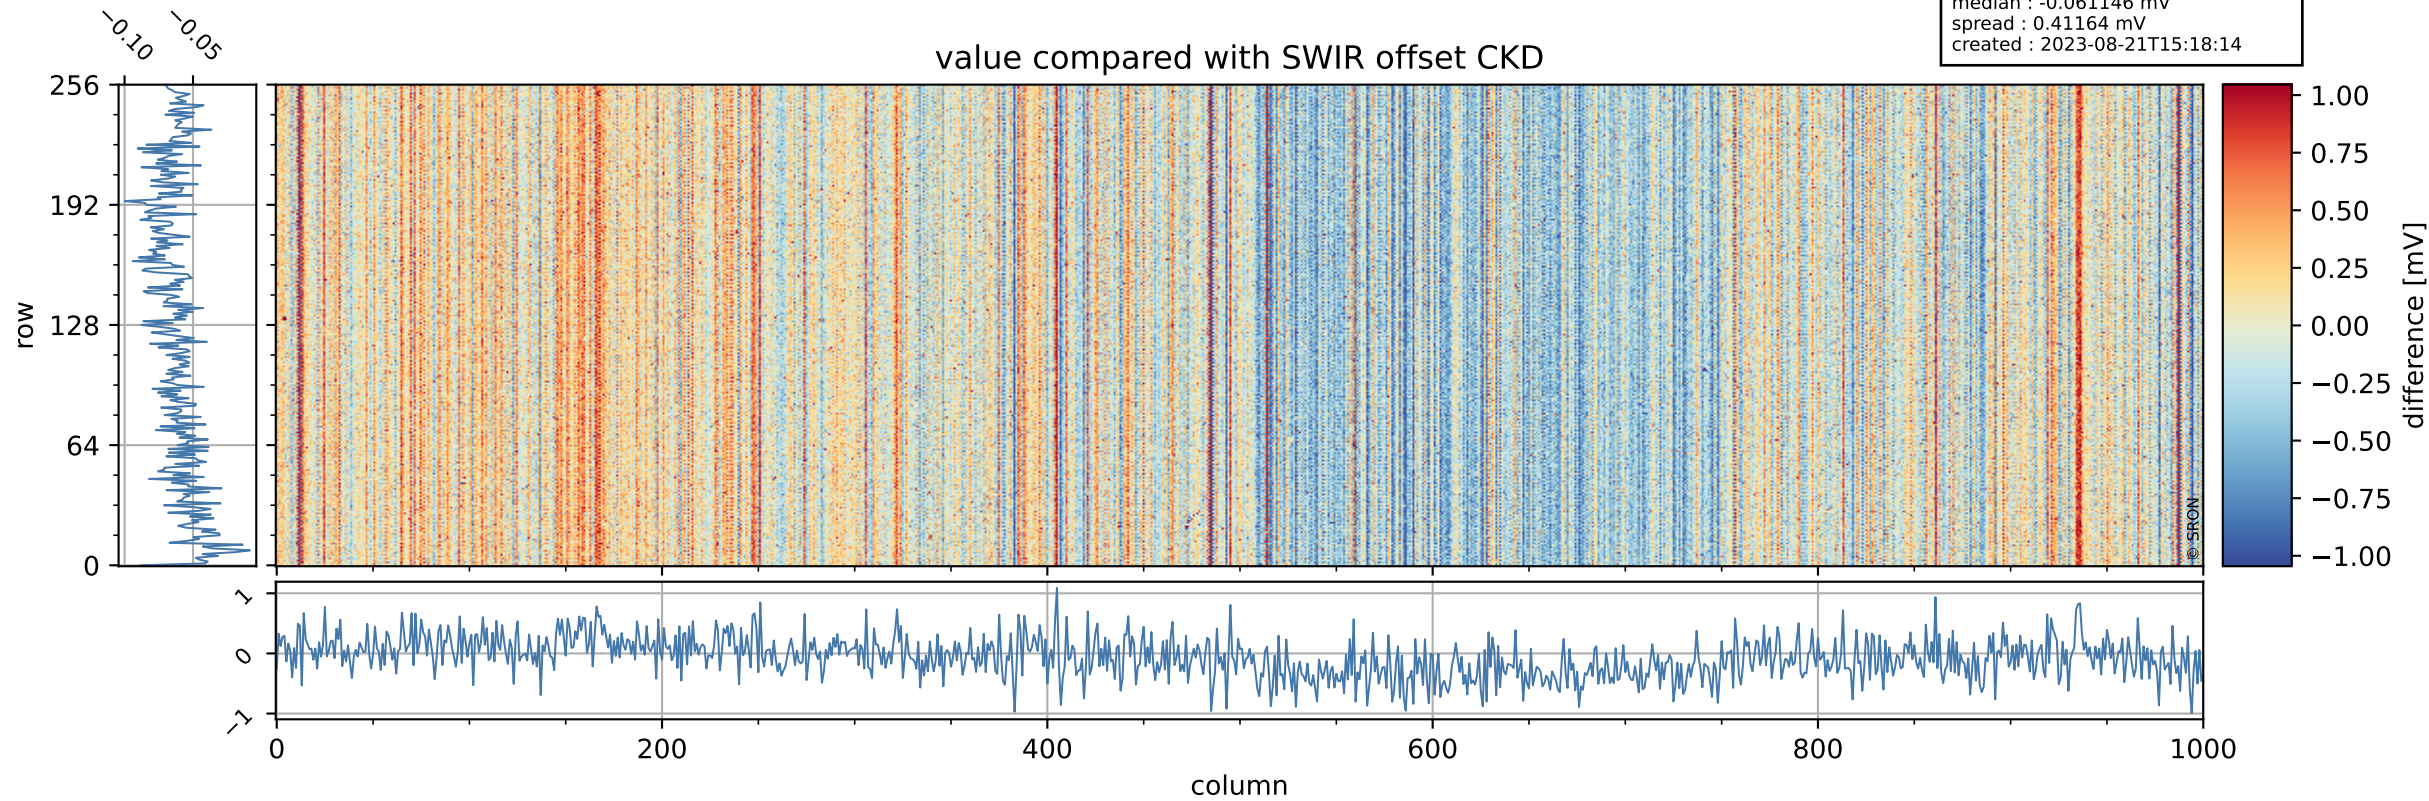

## value detector map

# Tropomi SWIR offset (official)

orbits : 20 in [24172, 24217]  
coverage : 2022-06-13 / 2022-06-16  
median : 31.976  $\mu\text{V}$   
spread : 15.49  $\mu\text{V}$   
created : 2023-08-21T15:18:13

# Tropomi SWIR offset (official)

orbits : 20 in [24172, 24217]  
coverage : 2022-06-13 / 2022-06-16  
median : -0.061146 mV  
spread : 0.41164 mV  
created : 2023-08-21T15:18:14

value compared with SWIR offset CKD

# Tropomi SWIR offset (official) ground-tracks of Sentinel-5P

orbits : 20 in [24172, 24217]  
coverage : 2022-06-13 / 2022-06-16  
created : 2023-08-21T15:18:14