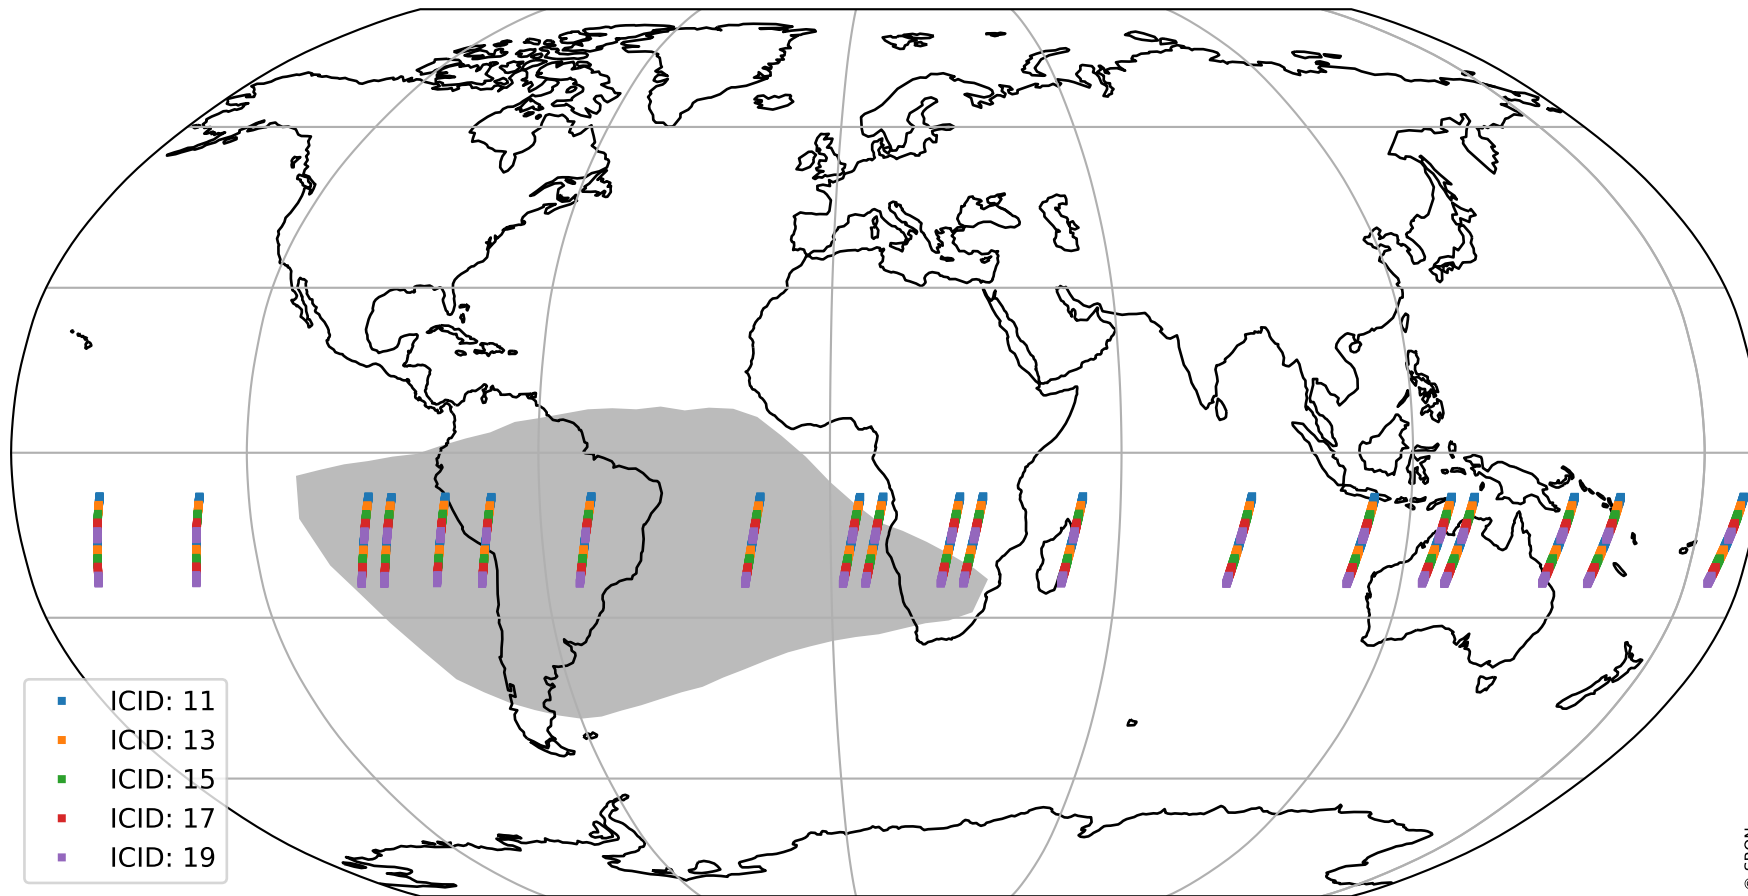

# Tropomi SWIR offset (official)

orbits : 20 in [24172, 24217]  
coverage : 2022-06-13 / 2022-06-16  
median : 31.976  $\mu\text{V}$   
spread : 15.49  $\mu\text{V}$   
created : 2023-08-21T15:18:13

# Tropomi SWIR offset (official)

orbits : 20 in [24172, 24217]  
coverage : 2022-06-13 / 2022-06-16  
median : -0.061146 mV  
spread : 0.41164 mV  
created : 2023-08-21T15:18:14

value compared with SWIR offset CKD

# Tropomi SWIR offset (official) ground-tracks of Sentinel-5P

orbits : 20 in [24172, 24217]  
coverage : 2022-06-13 / 2022-06-16  
created : 2023-08-21T15:18:14

# Tropomi SWIR offset (official)

orbits : [2827, 24217]  
coverage : 2018-04-30 / 2022-06-16  
created : 2023-08-21T15:18:15