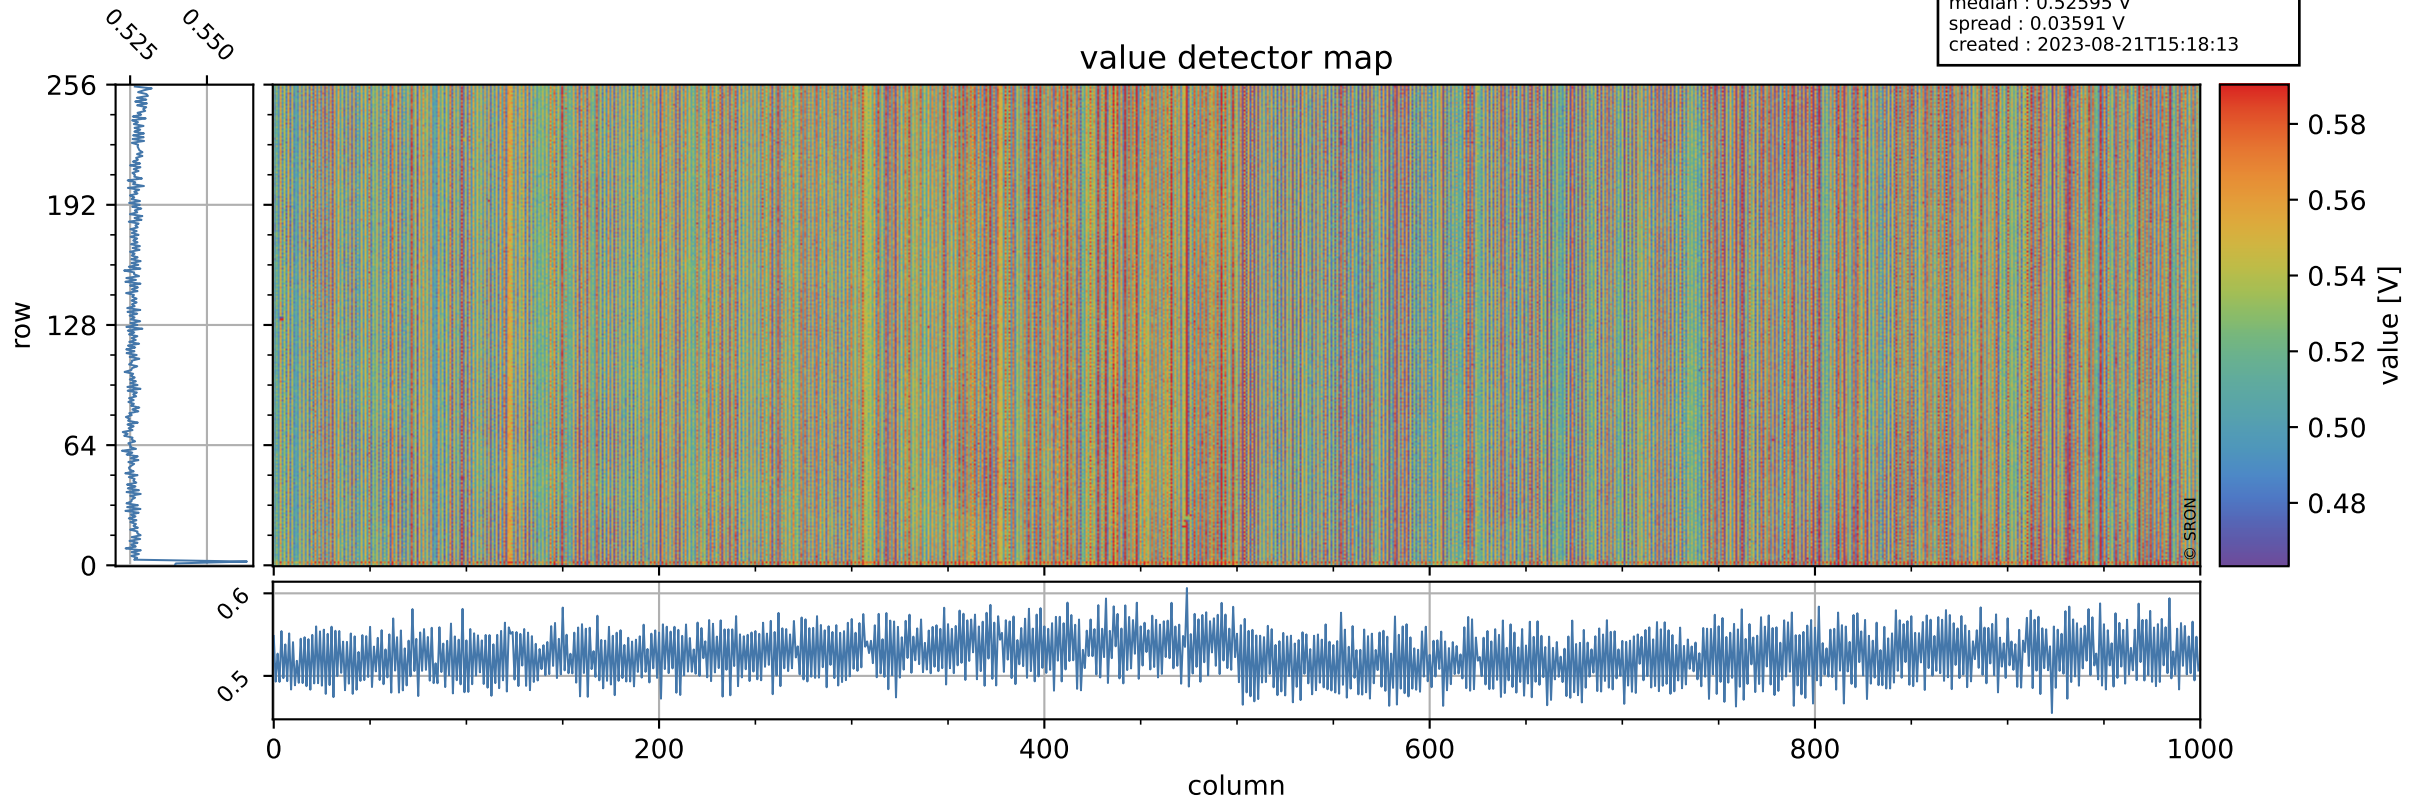

# Tropomi SWIR offset (official)

orbits : 20 in [24172, 24217]  
coverage : 2022-06-13 / 2022-06-16  
median : 0.52595 V  
spread : 0.03591 V  
created : 2023-08-21T15:18:13

## value detector map

# Tropomi SWIR offset (official)

orbits : 20 in [24172, 24217]  
coverage : 2022-06-13 / 2022-06-16  
median : 31.976  $\mu\text{V}$   
spread : 15.49  $\mu\text{V}$   
created : 2023-08-21T15:18:13

# Tropomi SWIR offset (official) ground-tracks of Sentinel-5P

orbits : 20 in [24172, 24217]  
coverage : 2022-06-13 / 2022-06-16  
created : 2023-08-21T15:18:14