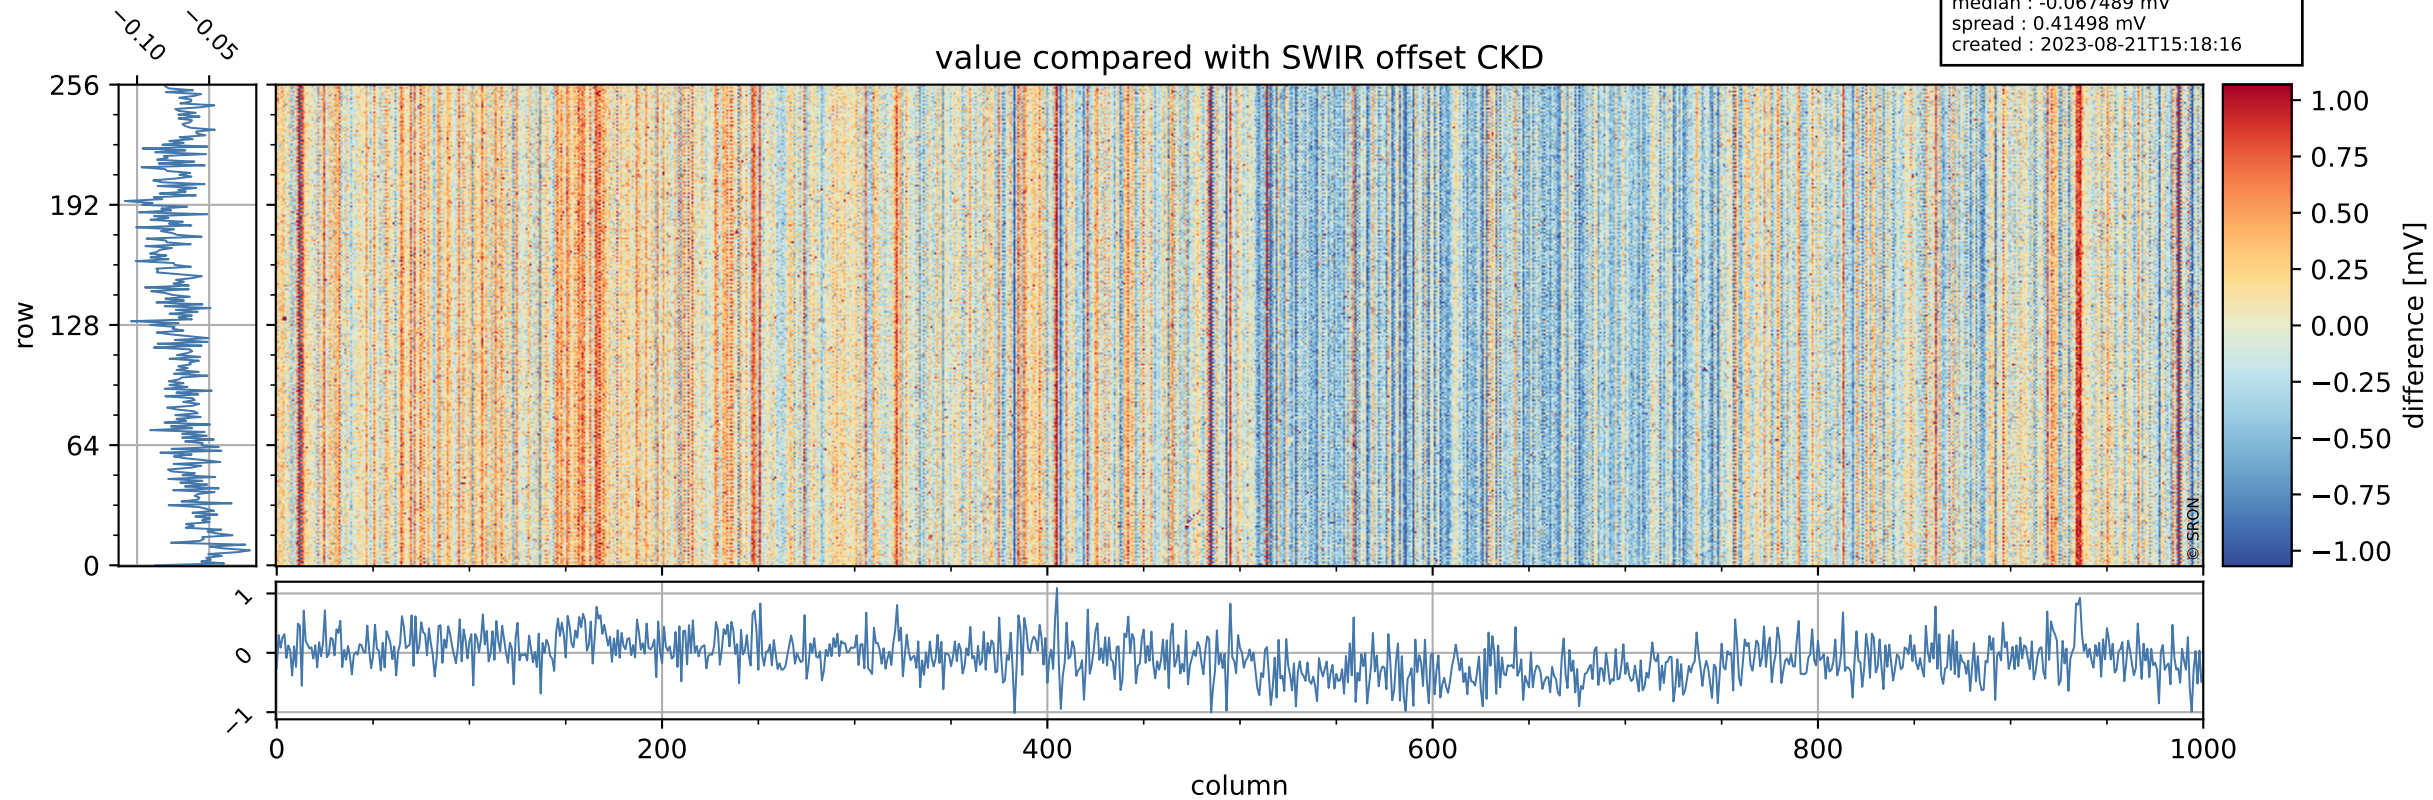

## value detector map

# Tropomi SWIR offset (official)

orbits : 19 in [24187, 24232]  
coverage : 2022-06-14 / 2022-06-17  
median : 33.483  $\mu\text{V}$   
spread : 16.069  $\mu\text{V}$   
created : 2023-08-21T15:18:16

# Tropomi SWIR offset (official)

orbits : 19 in [24187, 24232]  
coverage : 2022-06-14 / 2022-06-17  
median : -0.067489 mV  
spread : 0.41498 mV  
created : 2023-08-21T15:18:16

value compared with SWIR offset CKD

# Tropomi SWIR offset (official) ground-tracks of Sentinel-5P

orbits : 19 in [24187, 24232]  
coverage : 2022-06-14 / 2022-06-17  
created : 2023-08-21T15:18:17