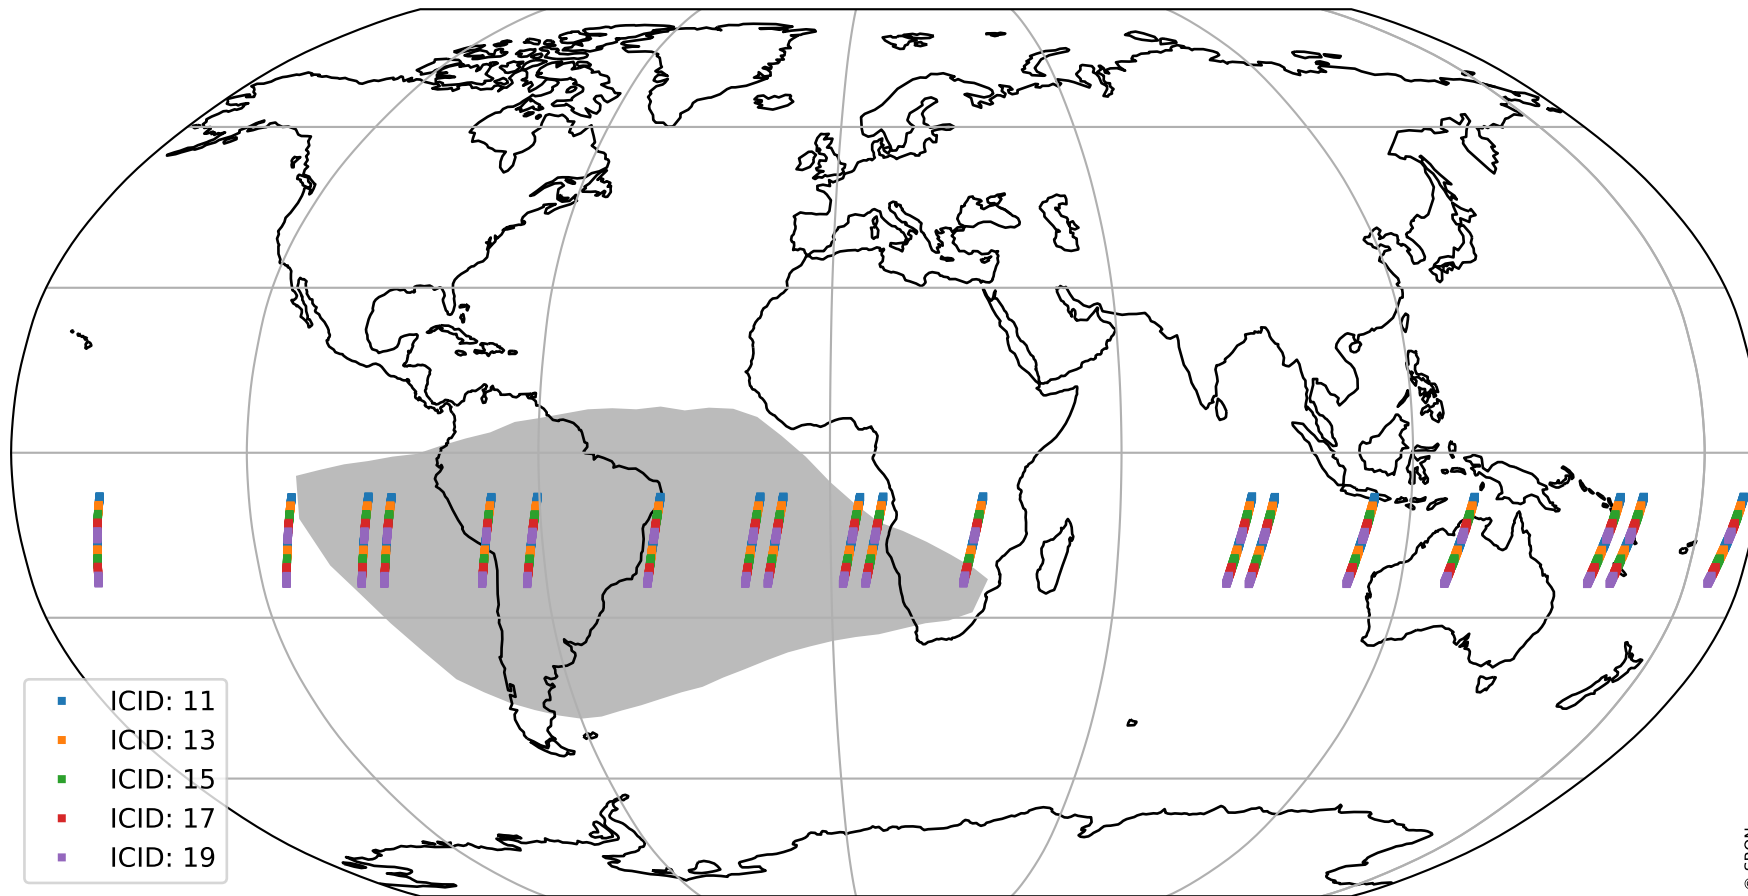

# Tropomi SWIR offset (official)

orbits : 19 in [24187, 24232]  
coverage : 2022-06-14 / 2022-06-17  
median : 33.483  $\mu\text{V}$   
spread : 16.069  $\mu\text{V}$   
created : 2023-08-21T15:18:16

# Tropomi SWIR offset (official)

orbits : 19 in [24187, 24232]  
coverage : 2022-06-14 / 2022-06-17  
median : -0.067489 mV  
spread : 0.41498 mV  
created : 2023-08-21T15:18:16

value compared with SWIR offset CKD

# Tropomi SWIR offset (official) ground-tracks of Sentinel-5P

orbits : 19 in [24187, 24232]  
coverage : 2022-06-14 / 2022-06-17  
created : 2023-08-21T15:18:17

# Tropomi SWIR offset (official)

orbits : [2827, 24232]  
coverage : 2018-04-30 / 2022-06-17  
created : 2023-08-21T15:18:17