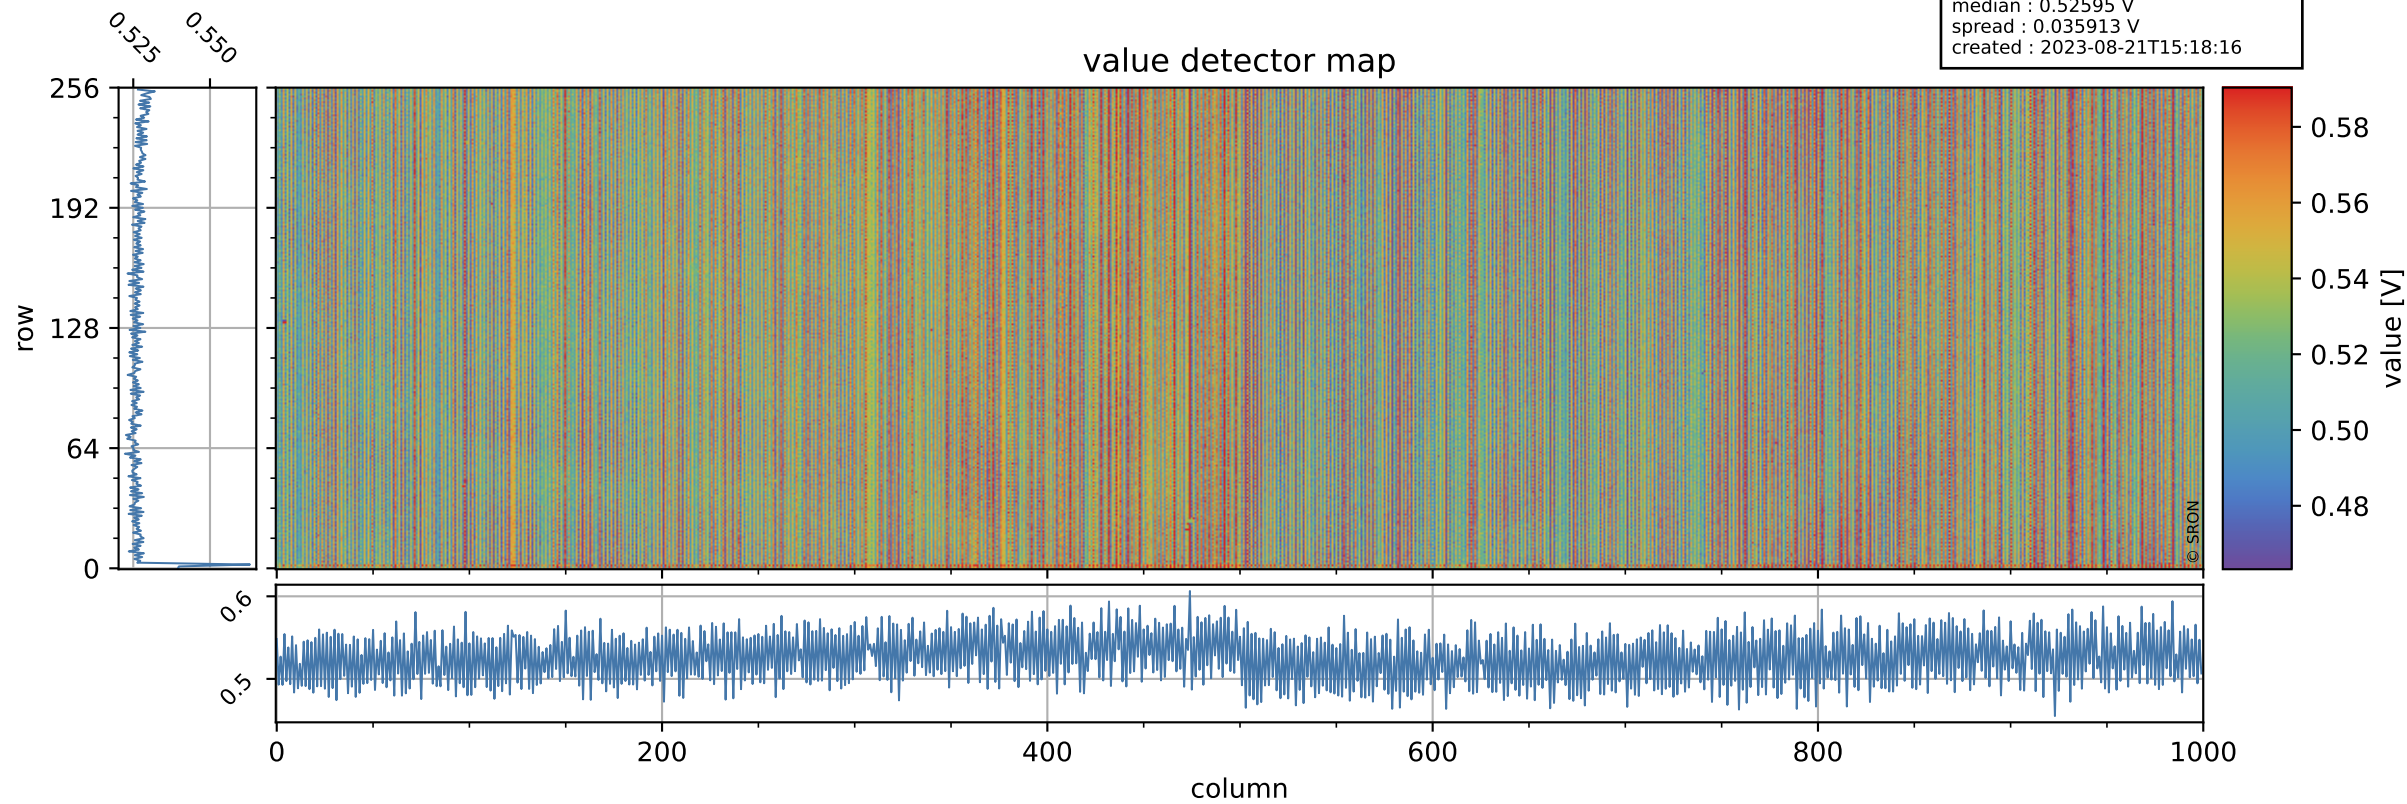

# Tropomi SWIR offset (official)

orbits : 19 in [24187, 24232]  
coverage : 2022-06-14 / 2022-06-17  
median : 0.52595 V  
spread : 0.035913 V  
created : 2023-08-21T15:18:16

## value detector map

# Tropomi SWIR offset (official)

orbits : 19 in [24187, 24232]  
coverage : 2022-06-14 / 2022-06-17  
median : 33.483  $\mu\text{V}$   
spread : 16.069  $\mu\text{V}$   
created : 2023-08-21T15:18:16

# Tropomi SWIR offset (official) ground-tracks of Sentinel-5P

orbits : 19 in [24187, 24232]  
coverage : 2022-06-14 / 2022-06-17  
created : 2023-08-21T15:18:17