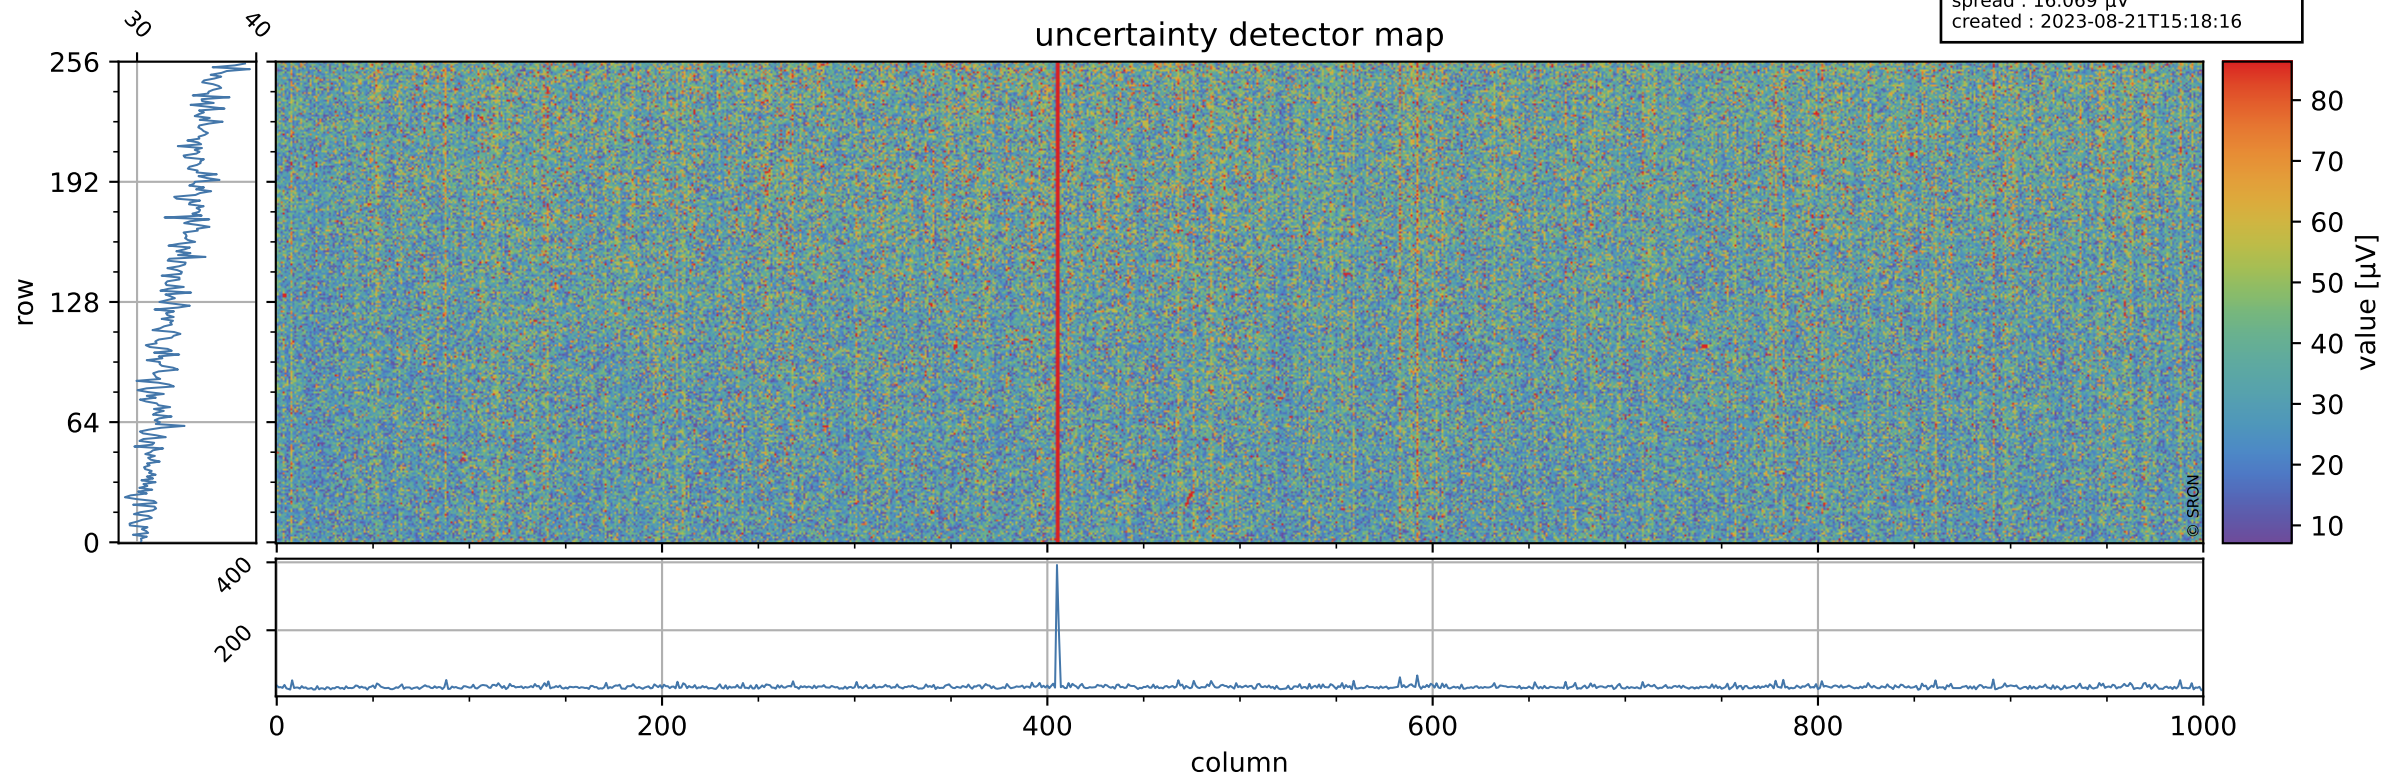

# Tropomi SWIR offset (official)

orbits : 19 in [24187, 24232]  
coverage : 2022-06-14 / 2022-06-17  
median : 0.52595 V  
spread : 0.035913 V  
created : 2023-08-21T15:18:16

## value detector map

# Tropomi SWIR offset (official)

orbits : 19 in [24187, 24232]  
coverage : 2022-06-14 / 2022-06-17  
median : 33.483  $\mu\text{V}$   
spread : 16.069  $\mu\text{V}$   
created : 2023-08-21T15:18:16

# Tropomi SWIR offset (official) ground-tracks of Sentinel-5P

orbits : 19 in [24187, 24232]  
coverage : 2022-06-14 / 2022-06-17  
created : 2023-08-21T15:18:17