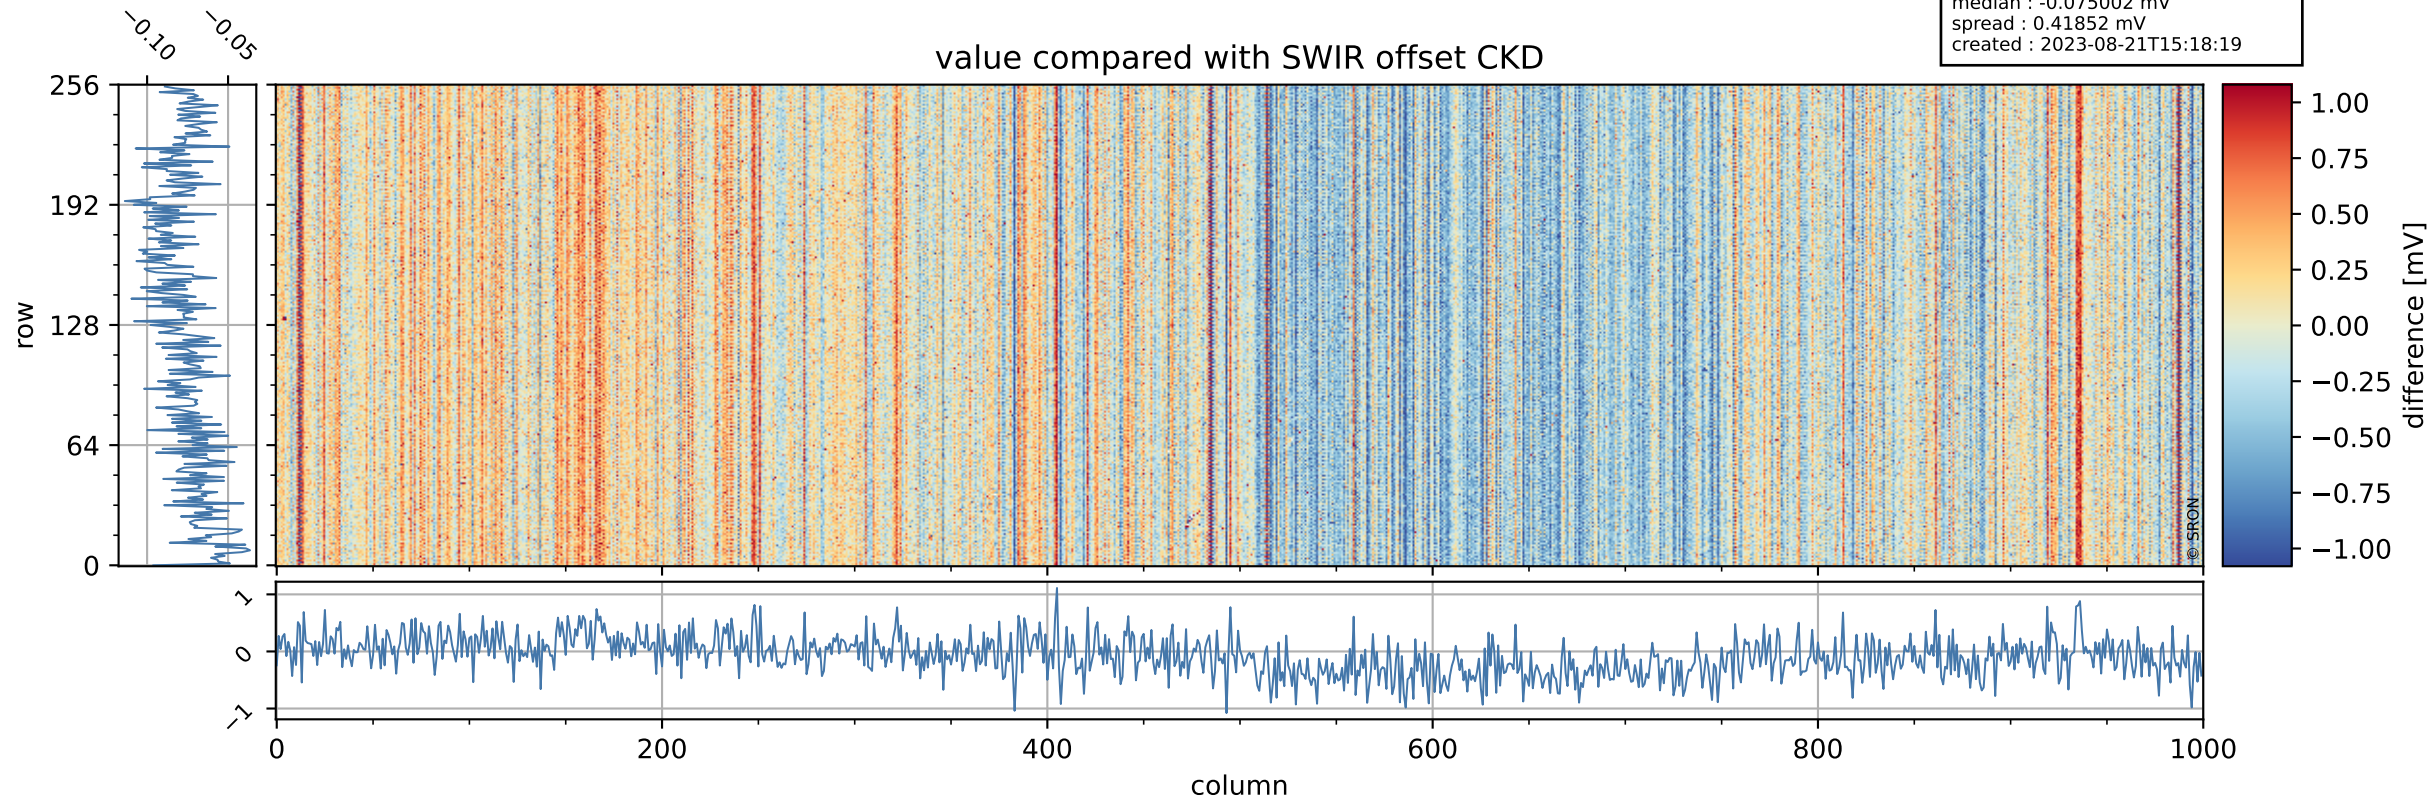

Tropomi SWIR offset (official)

orbits : 20 in [24202, 24247]
coverage : 2022-06-15 / 2022-06-18
median : 0.52594 V
spread : 0.035914 V
created : 2023-08-21T15:18:19

value detector map

Tropomi SWIR offset (official)

orbits : 20 in [24202, 24247]
coverage : 2022-06-15 / 2022-06-18
median : 30.934 μV
spread : 15.224 μV
created : 2023-08-21T15:18:19

Tropomi SWIR offset (official)

orbits : 20 in [24202, 24247]
coverage : 2022-06-15 / 2022-06-18
median : -0.075002 mV
spread : 0.41852 mV
created : 2023-08-21T15:18:19

value compared with SWIR offset CKD

Tropomi SWIR offset (official) ground-tracks of Sentinel-5P

orbits : 20 in [24202, 24247]
coverage : 2022-06-15 / 2022-06-18
created : 2023-08-21T15:18:20

Tropomi SWIR offset (official)

orbits : [2827, 24247]
coverage : 2018-04-30 / 2022-06-18
created : 2023-08-21T15:18:20

trend of detector median & temperatures