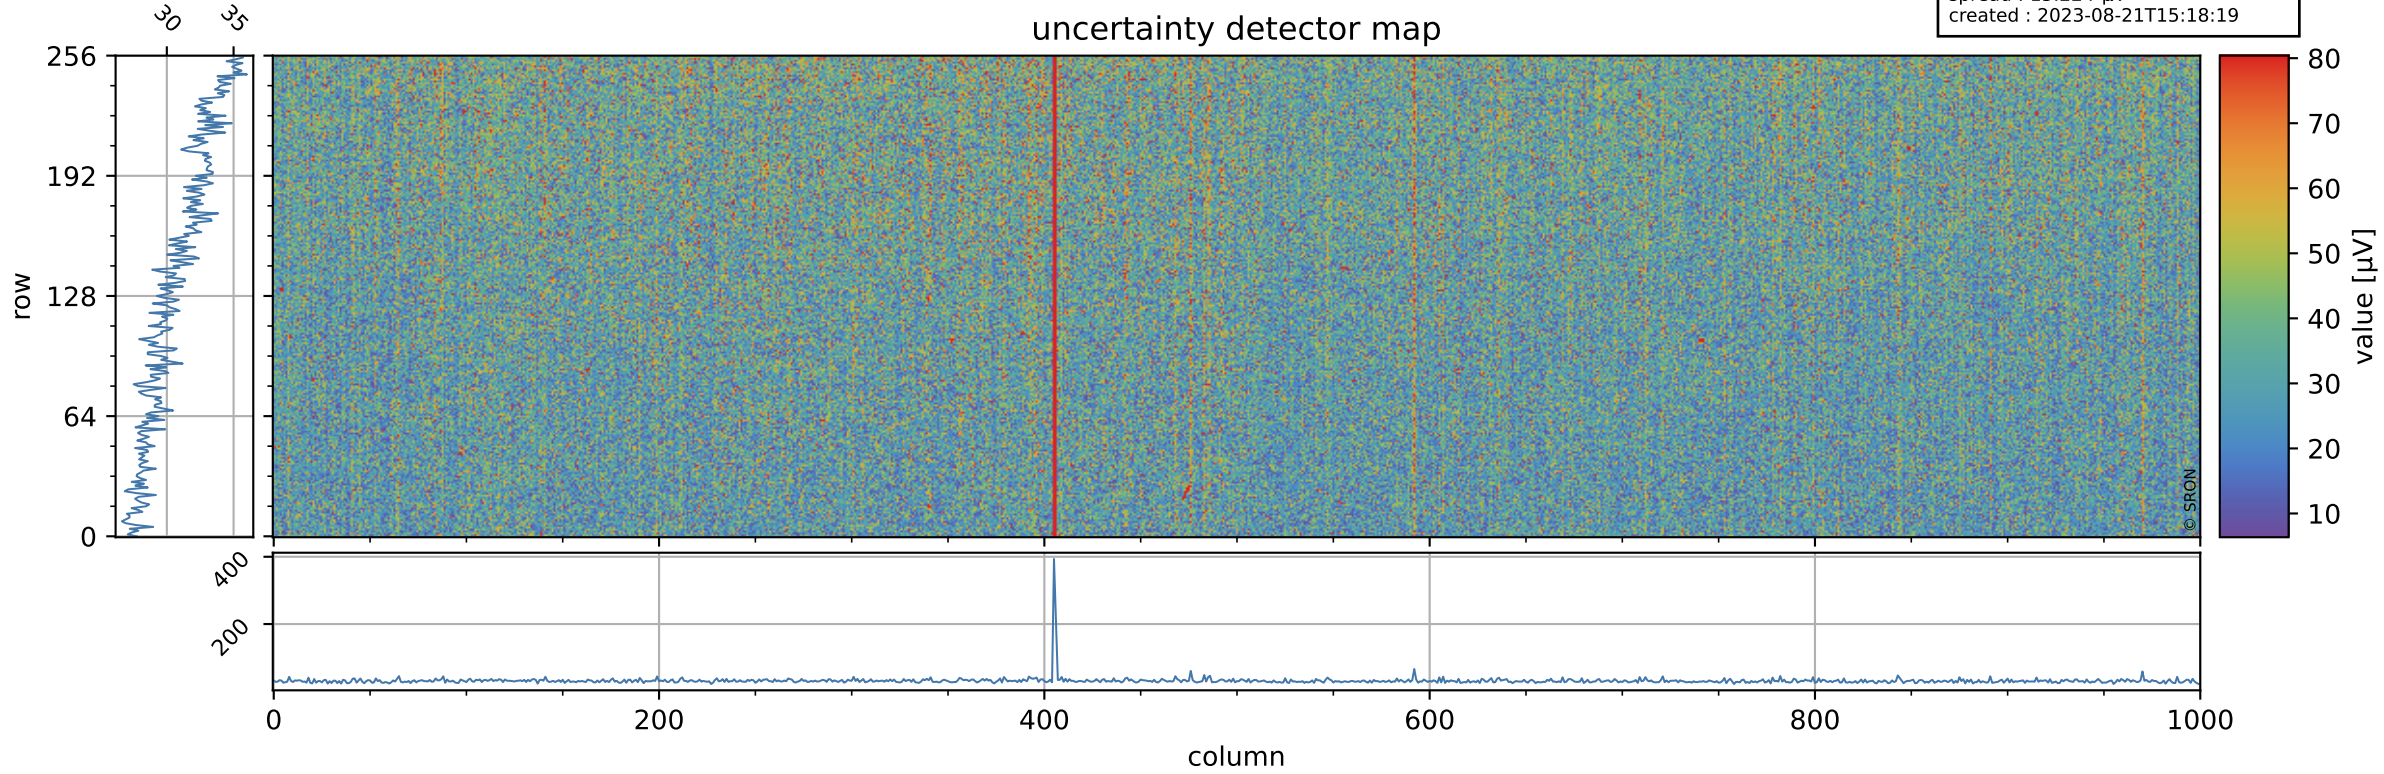

Tropomi SWIR offset (official)

orbits : 20 in [24202, 24247]
coverage : 2022-06-15 / 2022-06-18
median : 0.52594 V
spread : 0.035914 V
created : 2023-08-21T15:18:19

value detector map

Tropomi SWIR offset (official)

orbits : 20 in [24202, 24247]
coverage : 2022-06-15 / 2022-06-18
median : 30.934 μV
spread : 15.224 μV
created : 2023-08-21T15:18:19

Tropomi SWIR offset (official)

orbits : 20 in [24202, 24247]
coverage : 2022-06-15 / 2022-06-18
median : -0.075002 mV
spread : 0.41852 mV
created : 2023-08-21T15:18:19

value compared with SWIR offset CKD

Tropomi SWIR offset (official) ground-tracks of Sentinel-5P

orbits : 20 in [24202, 24247]
coverage : 2022-06-15 / 2022-06-18
created : 2023-08-21T15:18:20

Tropomi SWIR offset (official)

orbits : [2827, 24247]
coverage : 2018-04-30 / 2022-06-18
created : 2023-08-21T15:18:20

trend of detector median & temperatures