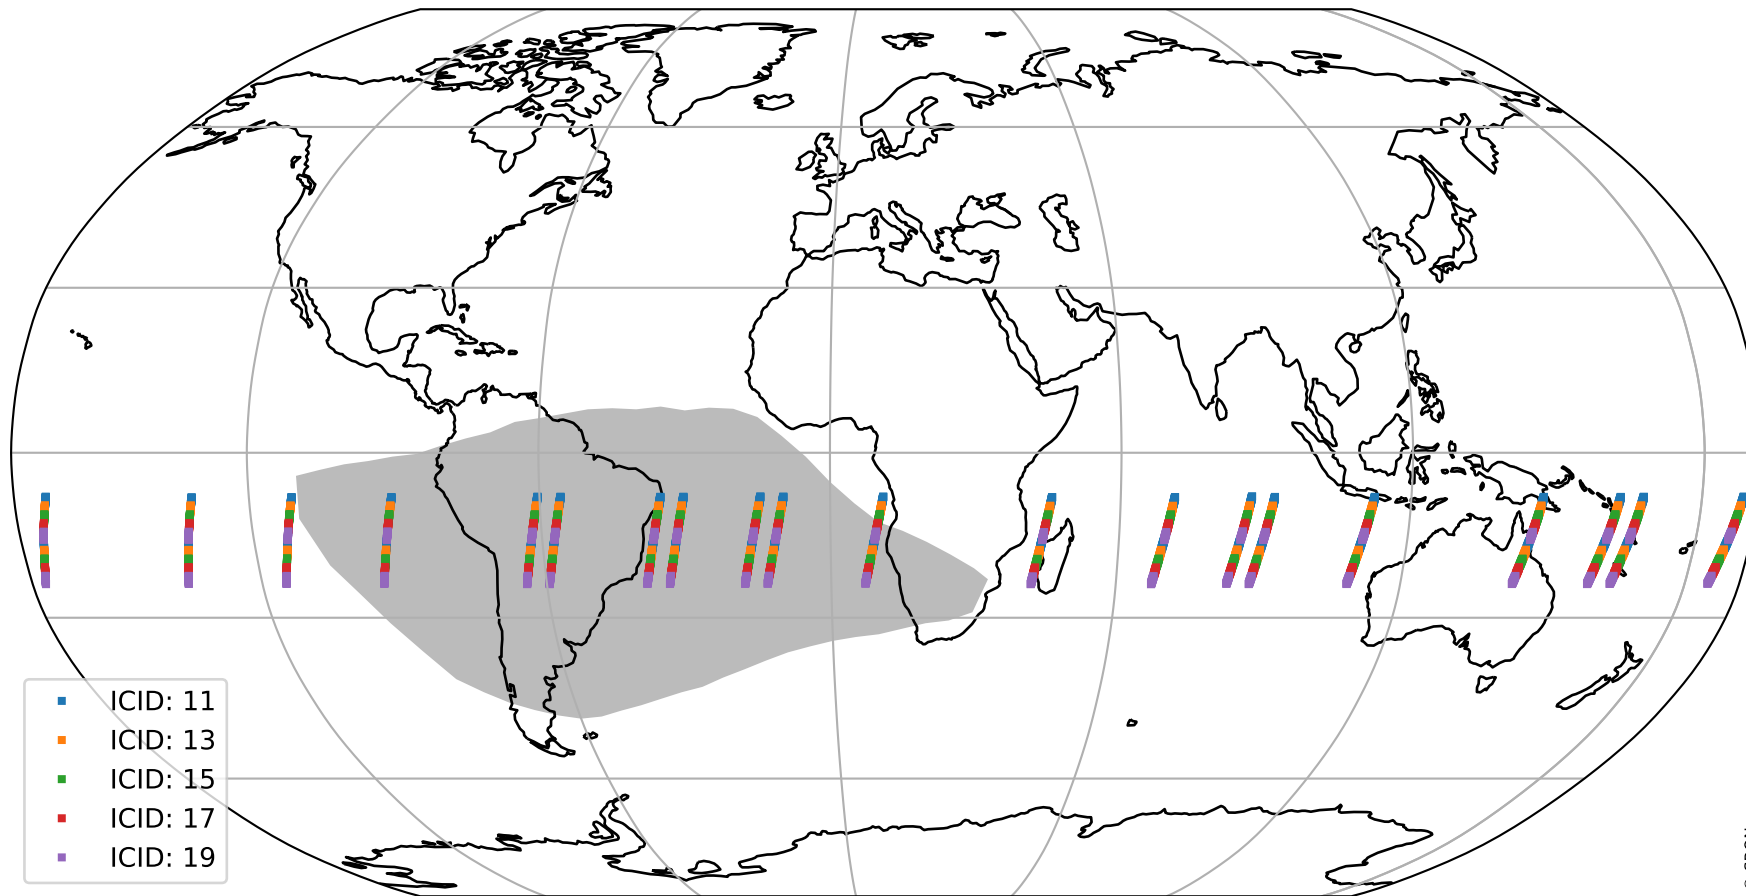

Tropomi SWIR offset (official)

orbits : 20 in [24202, 24247]
coverage : 2022-06-15 / 2022-06-18
median : 0.52594 V
spread : 0.035914 V
created : 2023-08-21T15:18:19

value detector map

Tropomi SWIR offset (official)

orbits : 20 in [24202, 24247]
coverage : 2022-06-15 / 2022-06-18
median : 30.934 μV
spread : 15.224 μV
created : 2023-08-21T15:18:19

Tropomi SWIR offset (official)

orbits : 20 in [24202, 24247]
coverage : 2022-06-15 / 2022-06-18
median : -0.075002 mV
spread : 0.41852 mV
created : 2023-08-21T15:18:19

value compared with SWIR offset CKD

Tropomi SWIR offset (official) ground-tracks of Sentinel-5P

orbits : 20 in [24202, 24247]
coverage : 2022-06-15 / 2022-06-18
created : 2023-08-21T15:18:20

Tropomi SWIR offset (official)

orbits : [2827, 24247]
coverage : 2018-04-30 / 2022-06-18
created : 2023-08-21T15:18:20

trend of detector median & temperatures