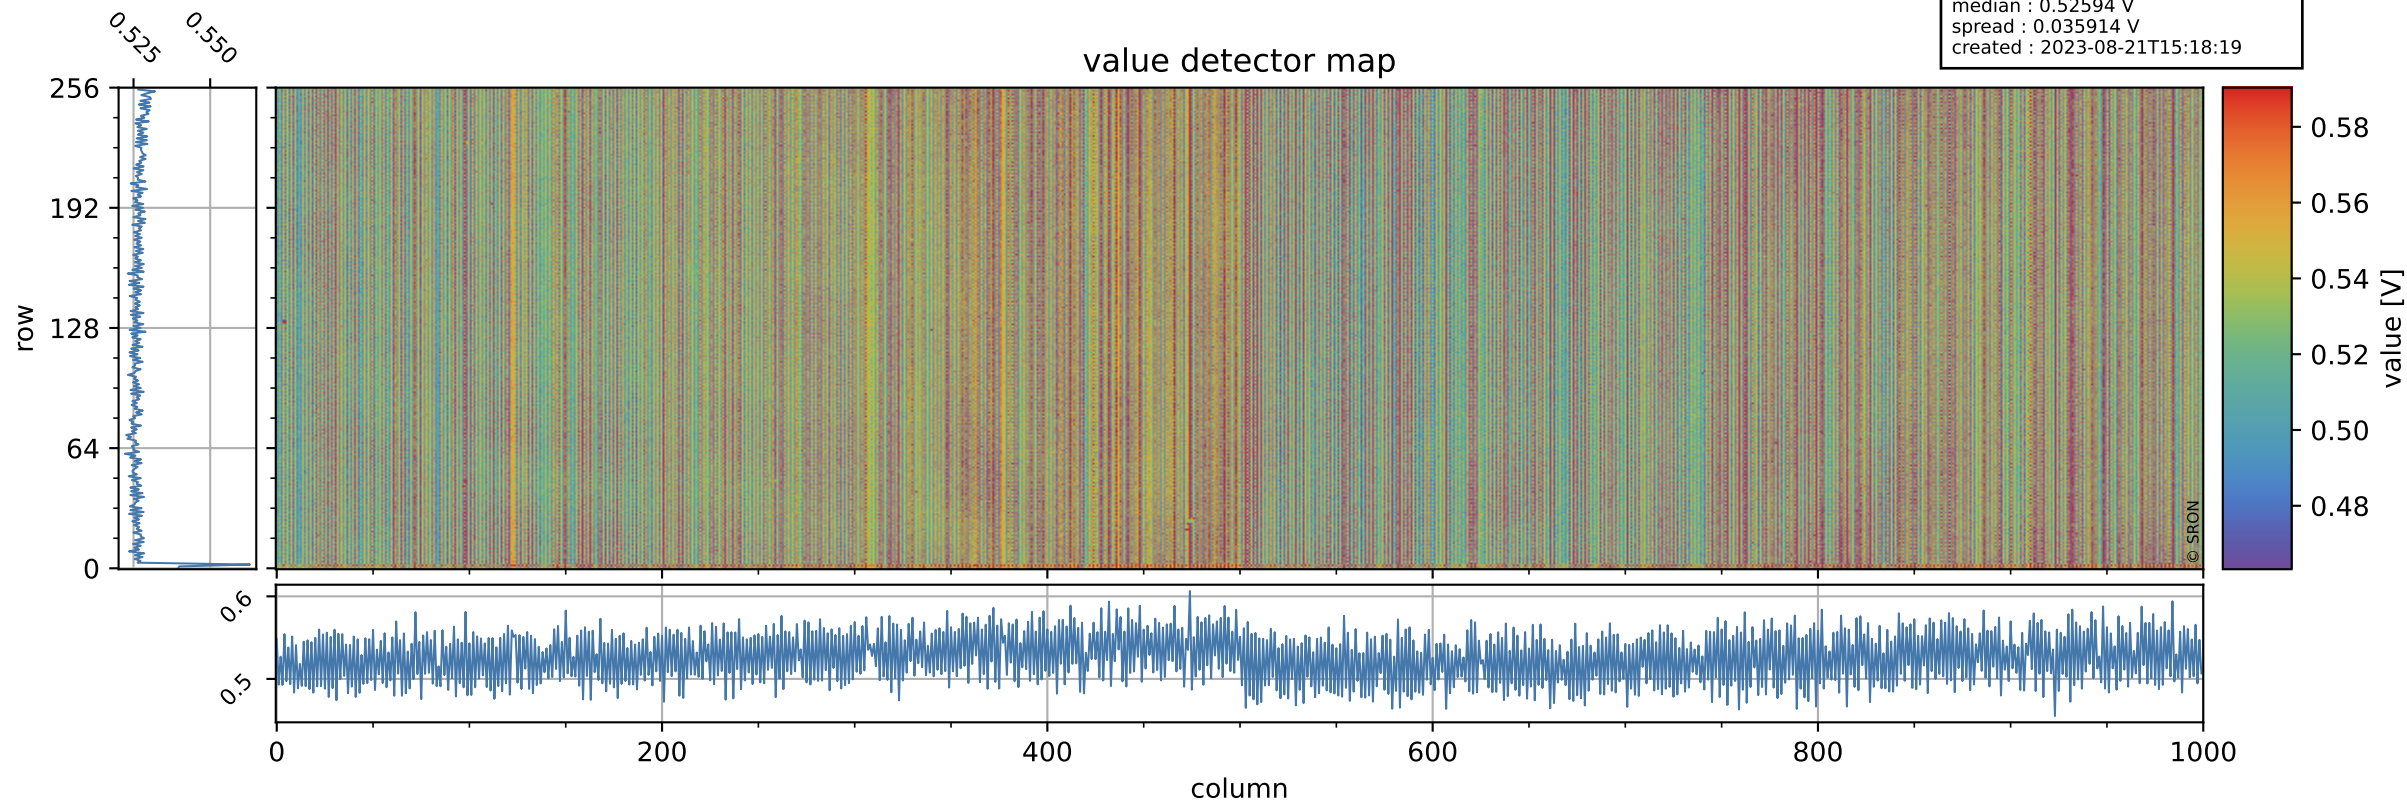

Tropomi SWIR offset (official)

orbits : 20 in [24202, 24247]
coverage : 2022-06-15 / 2022-06-18
median : 0.52594 V
spread : 0.035914 V
created : 2023-08-21T15:18:19

value detector map

Tropomi SWIR offset (official)

orbits : 20 in [24202, 24247]
coverage : 2022-06-15 / 2022-06-18
median : 30.934 μV
spread : 15.224 μV
created : 2023-08-21T15:18:19

Tropomi SWIR offset (official)

orbits : 20 in [24202, 24247]
coverage : 2022-06-15 / 2022-06-18
median : -0.075002 mV
spread : 0.41852 mV
created : 2023-08-21T15:18:19

value compared with SWIR offset CKD

Tropomi SWIR offset (official) ground-tracks of Sentinel-5P

orbits : 20 in [24202, 24247]
coverage : 2022-06-15 / 2022-06-18
created : 2023-08-21T15:18:20

Tropomi SWIR offset (official)

orbits : [2827, 24247]
coverage : 2018-04-30 / 2022-06-18
created : 2023-08-21T15:18:20

trend of detector median & temperatures