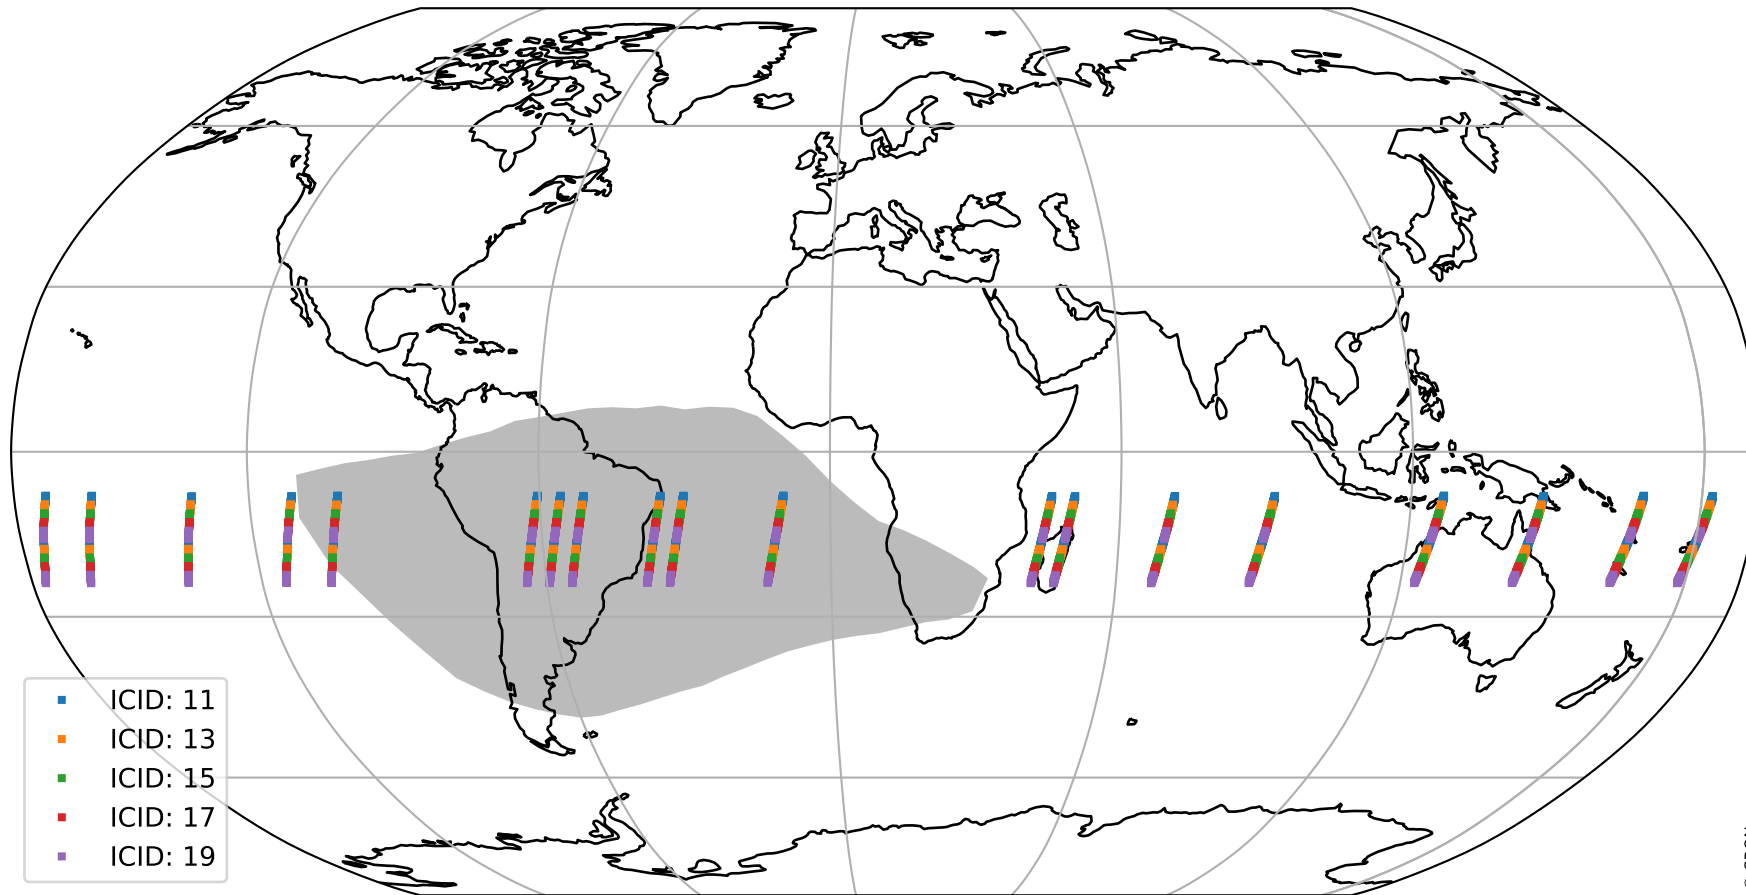

# Tropomi SWIR offset (official)

orbits : 19 in [24217, 24262]  
coverage : 2022-06-16 / 2022-06-19  
median : 31.493  $\mu\text{V}$   
spread : 15.459  $\mu\text{V}$   
created : 2023-08-21T15:18:22

# Tropomi SWIR offset (official)

orbits : 19 in [24217, 24262]  
coverage : 2022-06-16 / 2022-06-19  
median : -0.056446 mV  
spread : 0.41768 mV  
created : 2023-08-21T15:18:22

value compared with SWIR offset CKD

# Tropomi SWIR offset (official) ground-tracks of Sentinel-5P

orbits : 19 in [24217, 24262]  
coverage : 2022-06-16 / 2022-06-19  
created : 2023-08-21T15:18:22

# Tropomi SWIR offset (official)

orbits : [2827, 24262]  
coverage : 2018-04-30 / 2022-06-19  
created : 2023-08-21T15:18:23