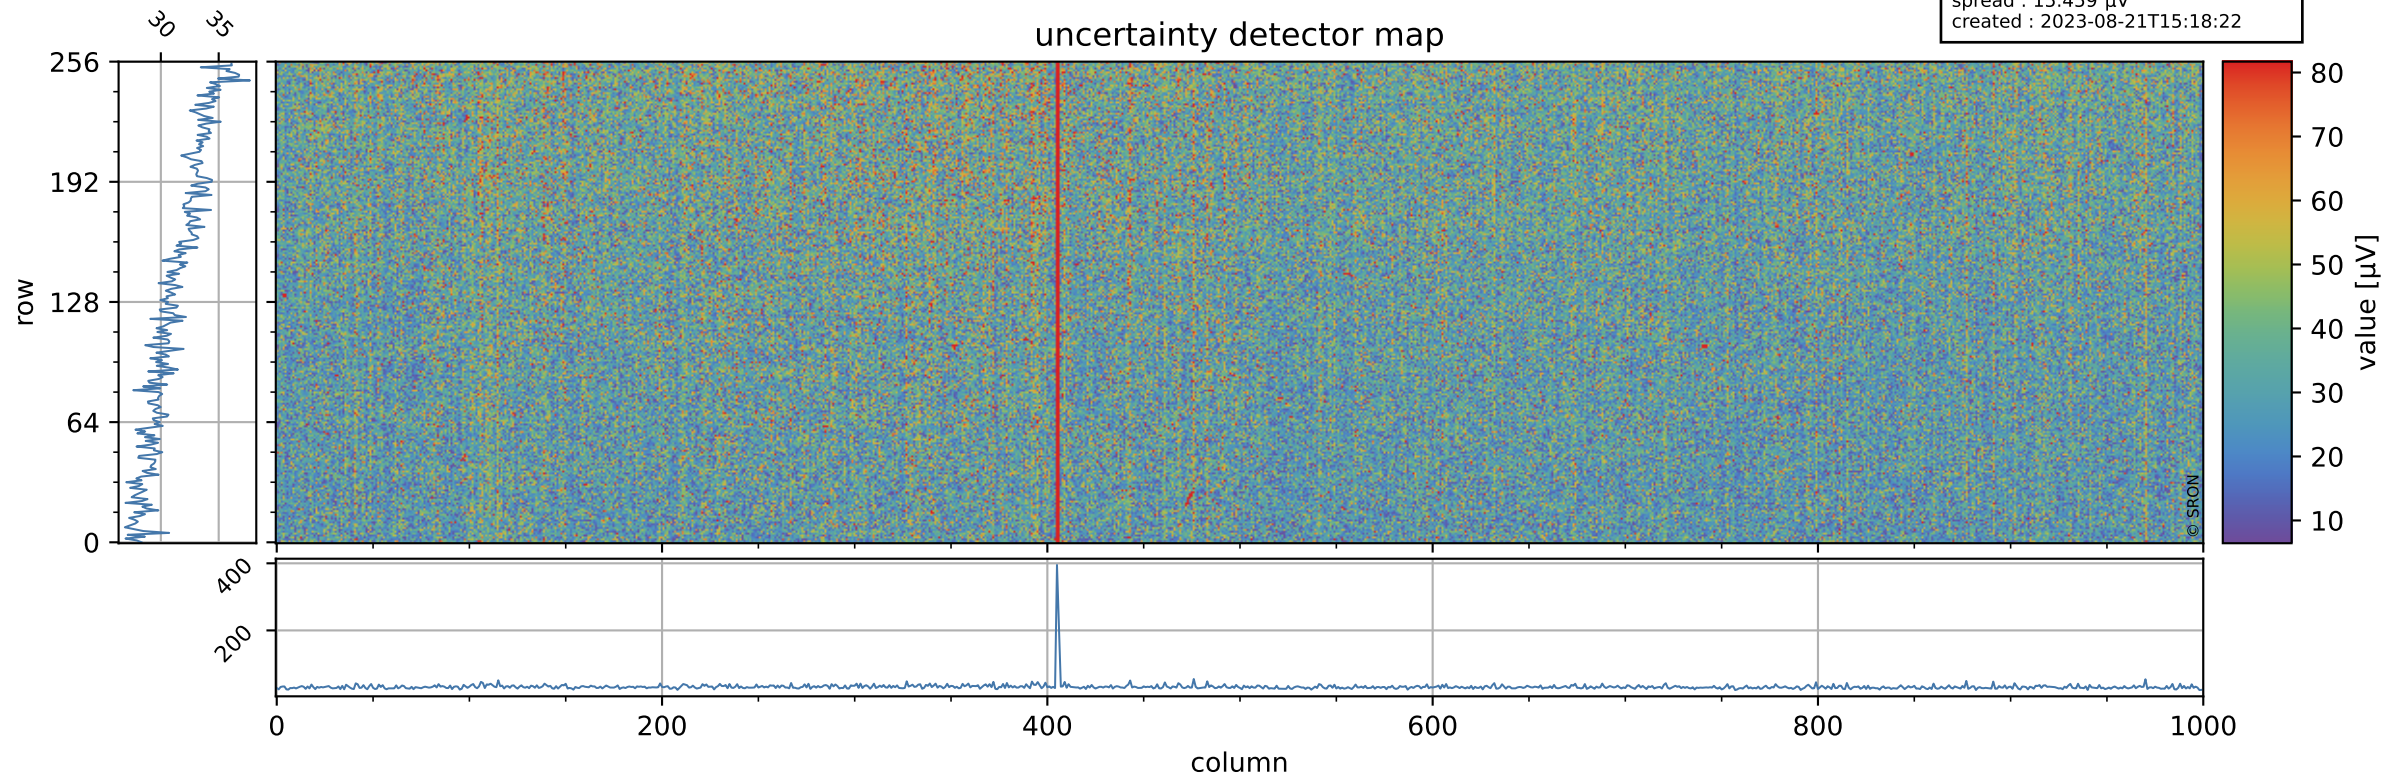

# Tropomi SWIR offset (official)

orbits : 19 in [24217, 24262]  
coverage : 2022-06-16 / 2022-06-19  
median : 0.52596 V  
spread : 0.035912 V  
created : 2023-08-21T15:18:21

## value detector map

# Tropomi SWIR offset (official)

orbits : 19 in [24217, 24262]  
coverage : 2022-06-16 / 2022-06-19  
median : 31.493  $\mu\text{V}$   
spread : 15.459  $\mu\text{V}$   
created : 2023-08-21T15:18:22

# Tropomi SWIR offset (official) ground-tracks of Sentinel-5P

orbits : 19 in [24217, 24262]  
coverage : 2022-06-16 / 2022-06-19  
created : 2023-08-21T15:18:22