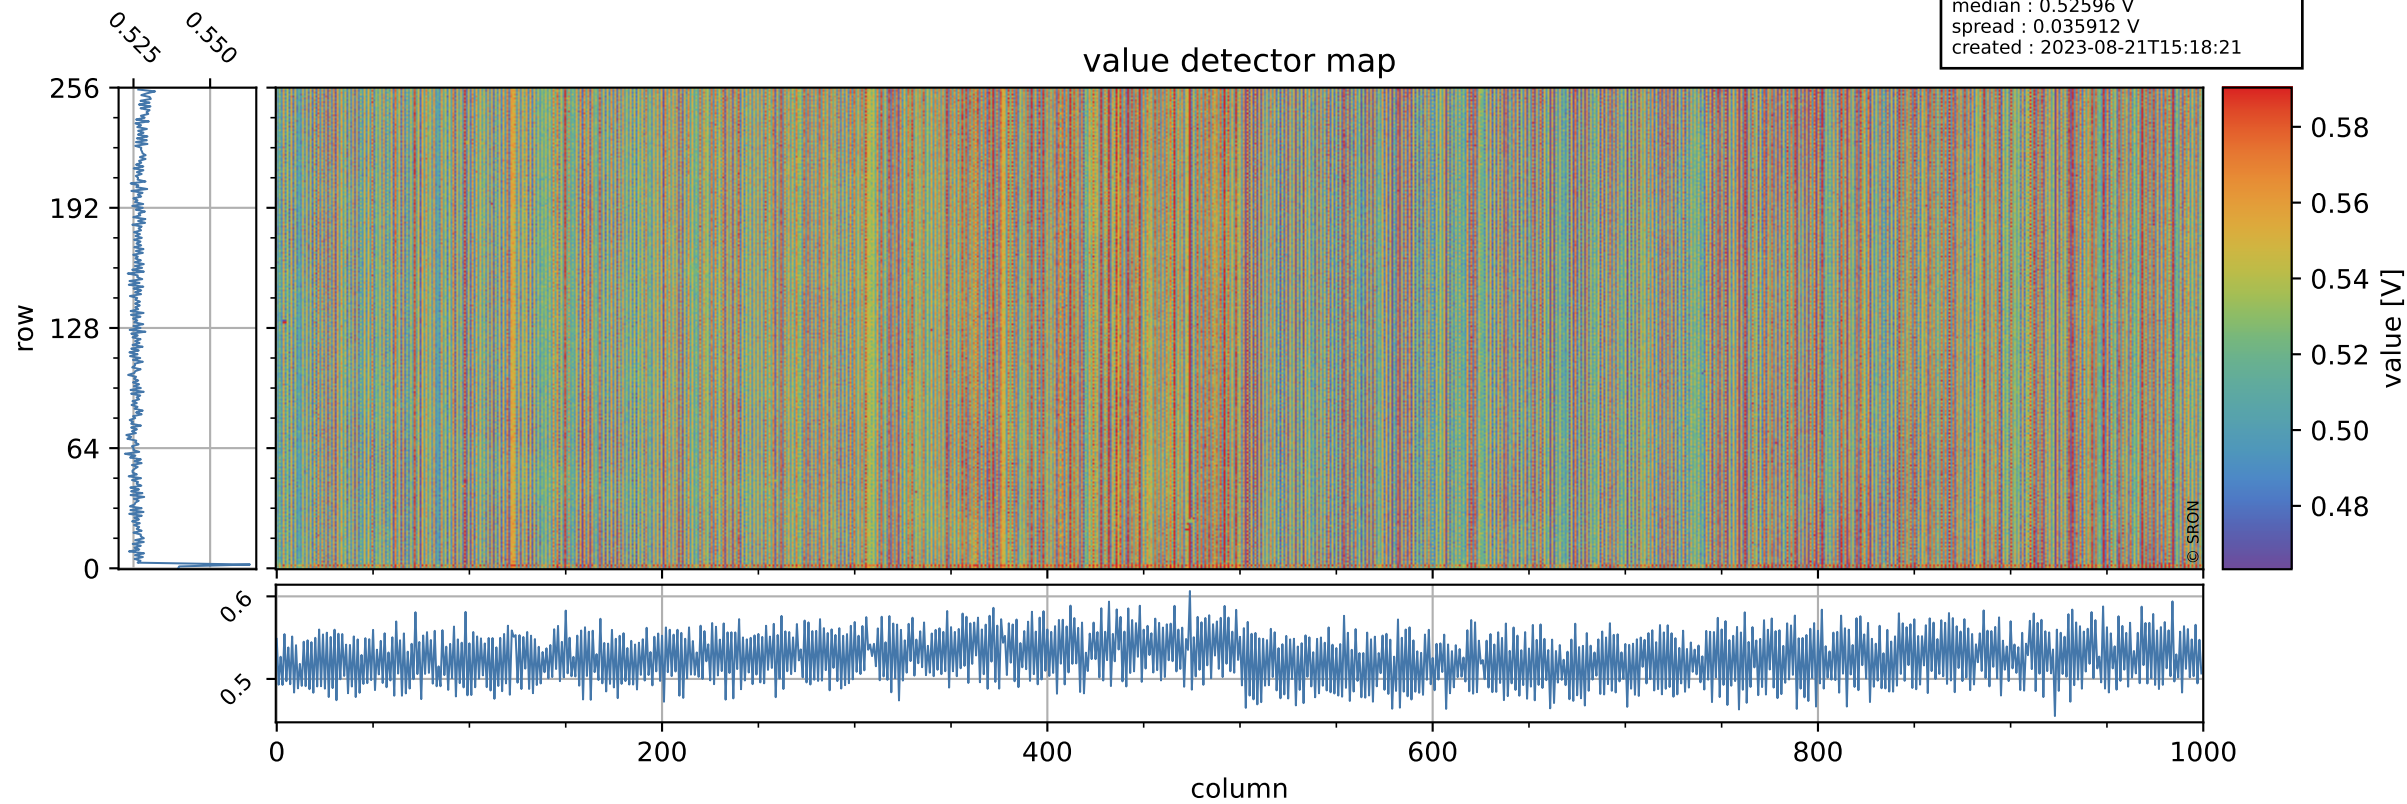

# Tropomi SWIR offset (official)

orbits : 19 in [24217, 24262]  
coverage : 2022-06-16 / 2022-06-19  
median : 0.52596 V  
spread : 0.035912 V  
created : 2023-08-21T15:18:21

## value detector map

# Tropomi SWIR offset (official)

orbits : 19 in [24217, 24262]  
coverage : 2022-06-16 / 2022-06-19  
median : 31.493  $\mu\text{V}$   
spread : 15.459  $\mu\text{V}$   
created : 2023-08-21T15:18:22

# Tropomi SWIR offset (official) ground-tracks of Sentinel-5P

orbits : 19 in [24217, 24262]  
coverage : 2022-06-16 / 2022-06-19  
created : 2023-08-21T15:18:22