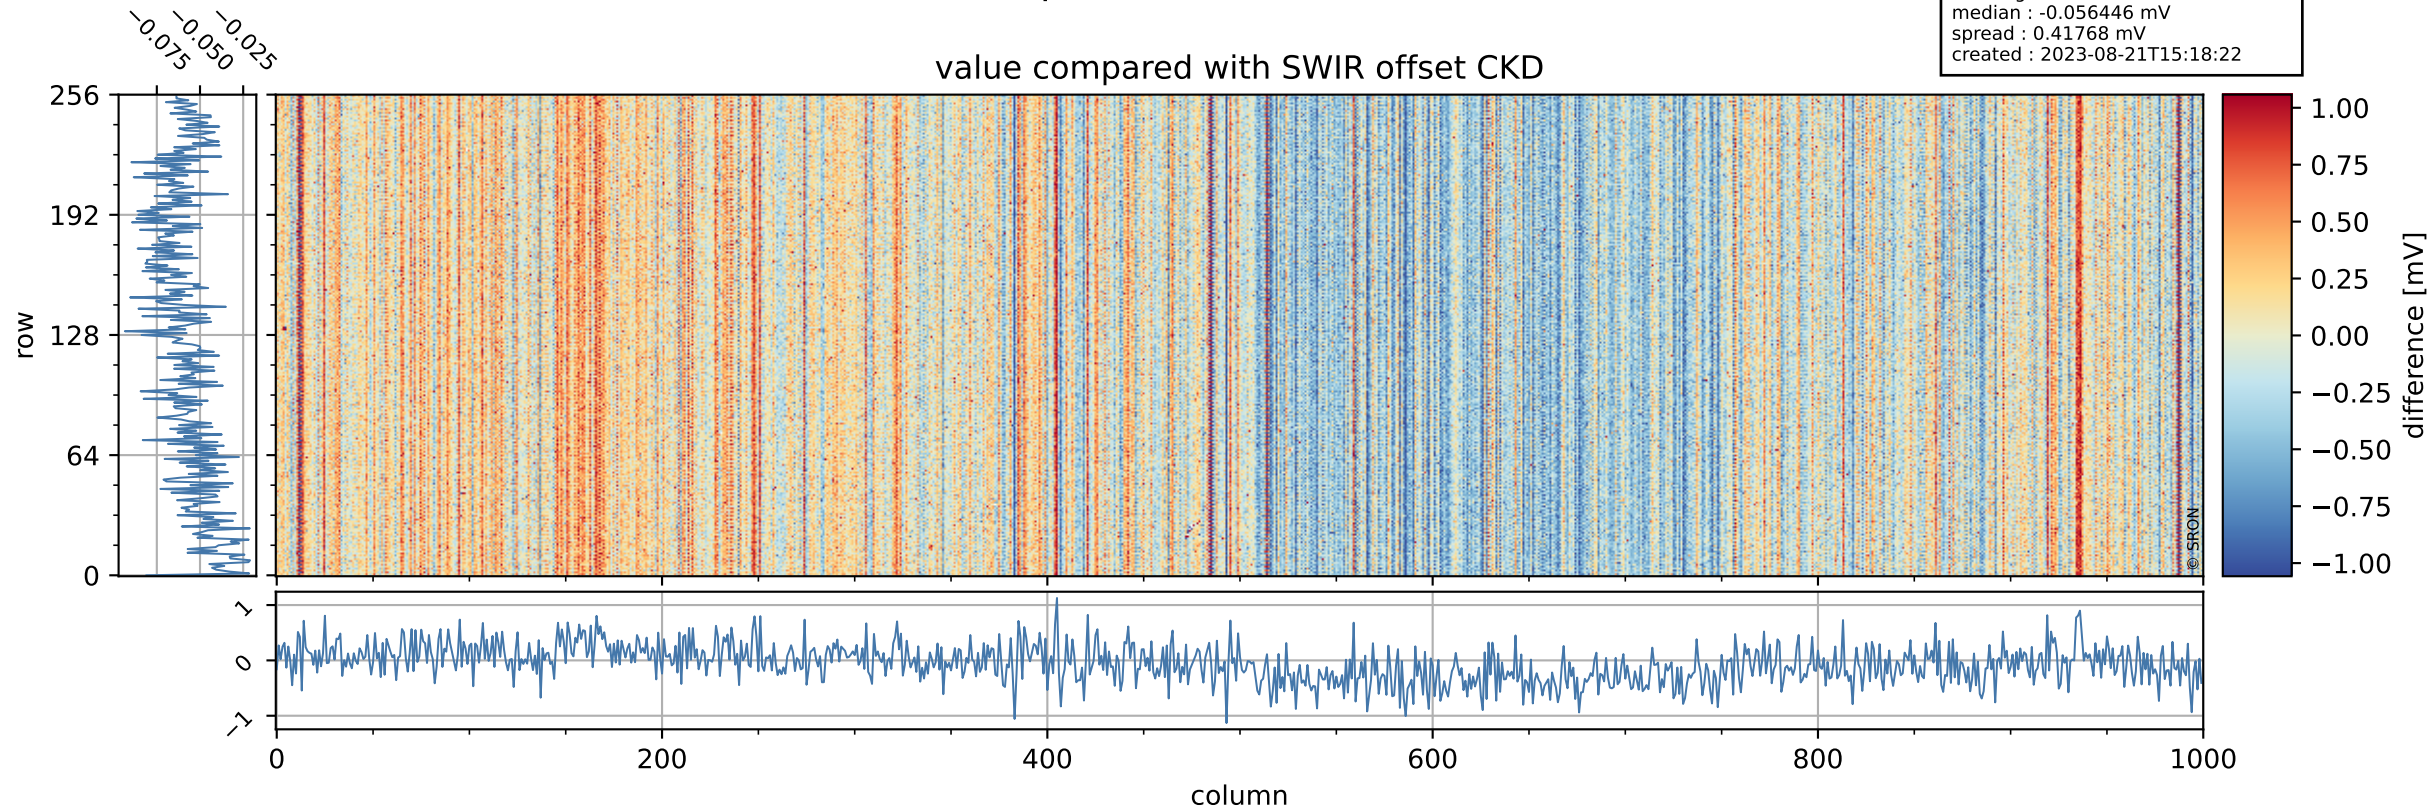

## value detector map

# Tropomi SWIR offset (official)

orbits : 19 in [24217, 24262]  
coverage : 2022-06-16 / 2022-06-19  
median : 31.493  $\mu\text{V}$   
spread : 15.459  $\mu\text{V}$   
created : 2023-08-21T15:18:22

# Tropomi SWIR offset (official)

orbits : 19 in [24217, 24262]  
coverage : 2022-06-16 / 2022-06-19  
median : -0.056446 mV  
spread : 0.41768 mV  
created : 2023-08-21T15:18:22

value compared with SWIR offset CKD

# Tropomi SWIR offset (official) ground-tracks of Sentinel-5P

orbits : 19 in [24217, 24262]  
coverage : 2022-06-16 / 2022-06-19  
created : 2023-08-21T15:18:22