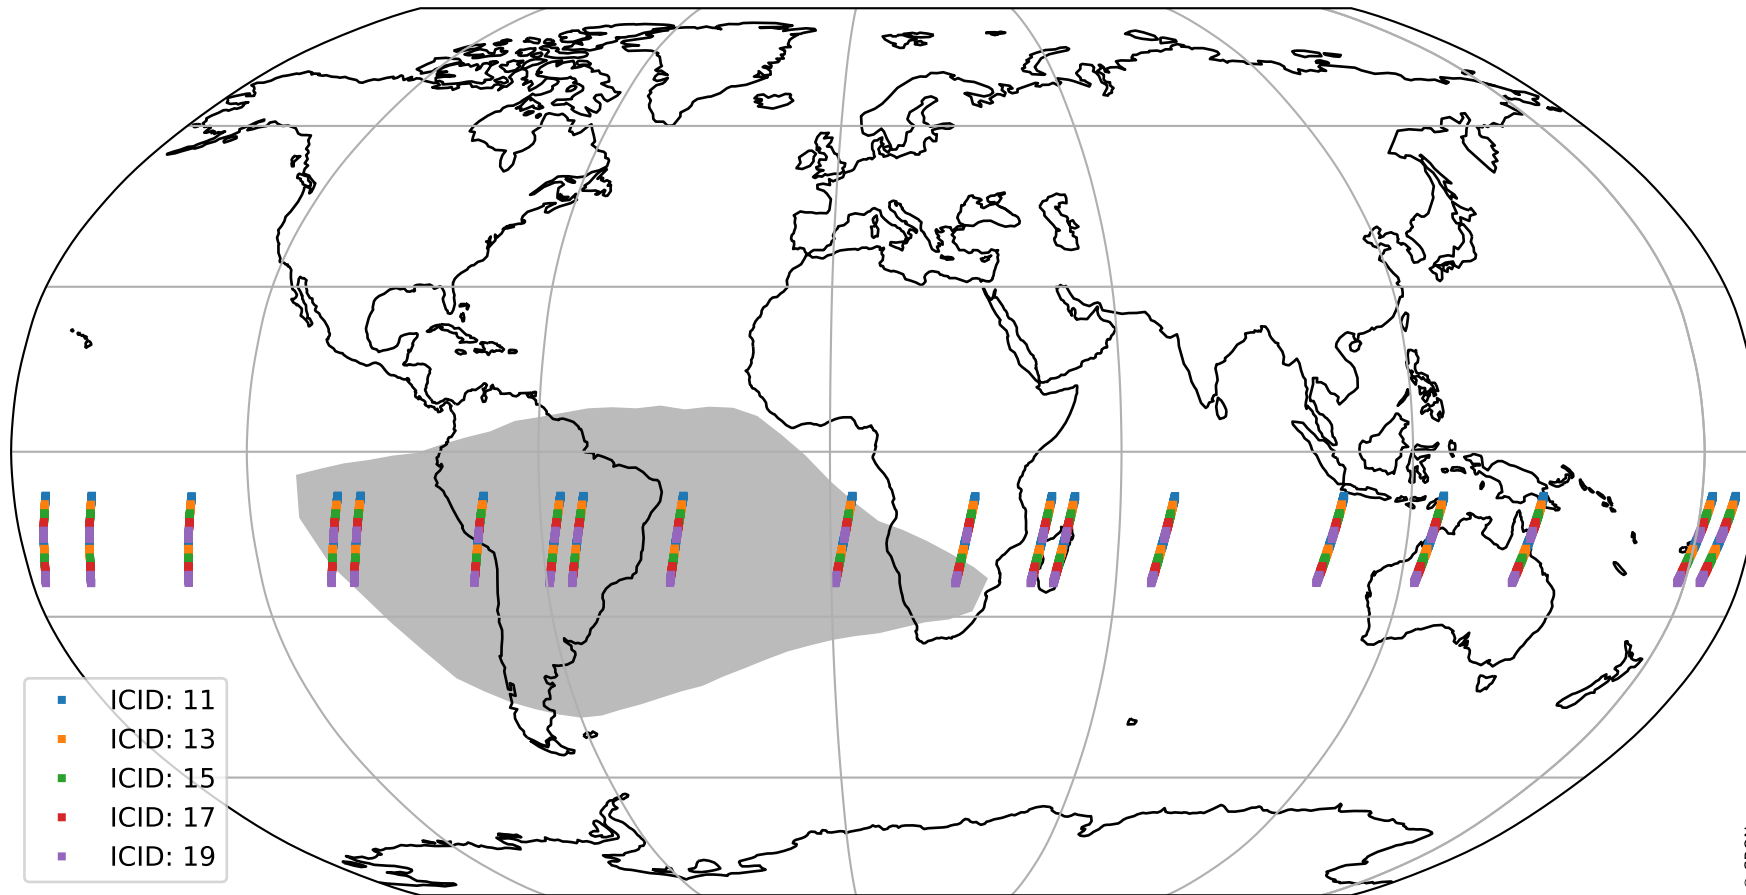

Tropomi SWIR offset (official)

orbits : 19 in [24232, 24277]
coverage : 2022-06-17 / 2022-06-20
median : 0.52597 V
spread : 0.035908 V
created : 2023-08-21T15:18:24

value detector map

Tropomi SWIR offset (official)

orbits : 19 in [24232, 24277]
coverage : 2022-06-17 / 2022-06-20
median : 32.082 μV
spread : 15.718 μV
created : 2023-08-21T15:18:25

Tropomi SWIR offset (official)

value compared with SWIR offset CKD

orbits : 19 in [24232, 24277]
coverage : 2022-06-17 / 2022-06-20
median : -0.047598 mV
spread : 0.41371 mV
created : 2023-08-21T15:18:25

Tropomi SWIR offset (official) ground-tracks of Sentinel-5P

orbits : 19 in [24232, 24277]
coverage : 2022-06-17 / 2022-06-20
created : 2023-08-21T15:18:25

Tropomi SWIR offset (official)

orbits : [2827, 24277]
coverage : 2018-04-30 / 2022-06-20
created : 2023-08-21T15:18:26