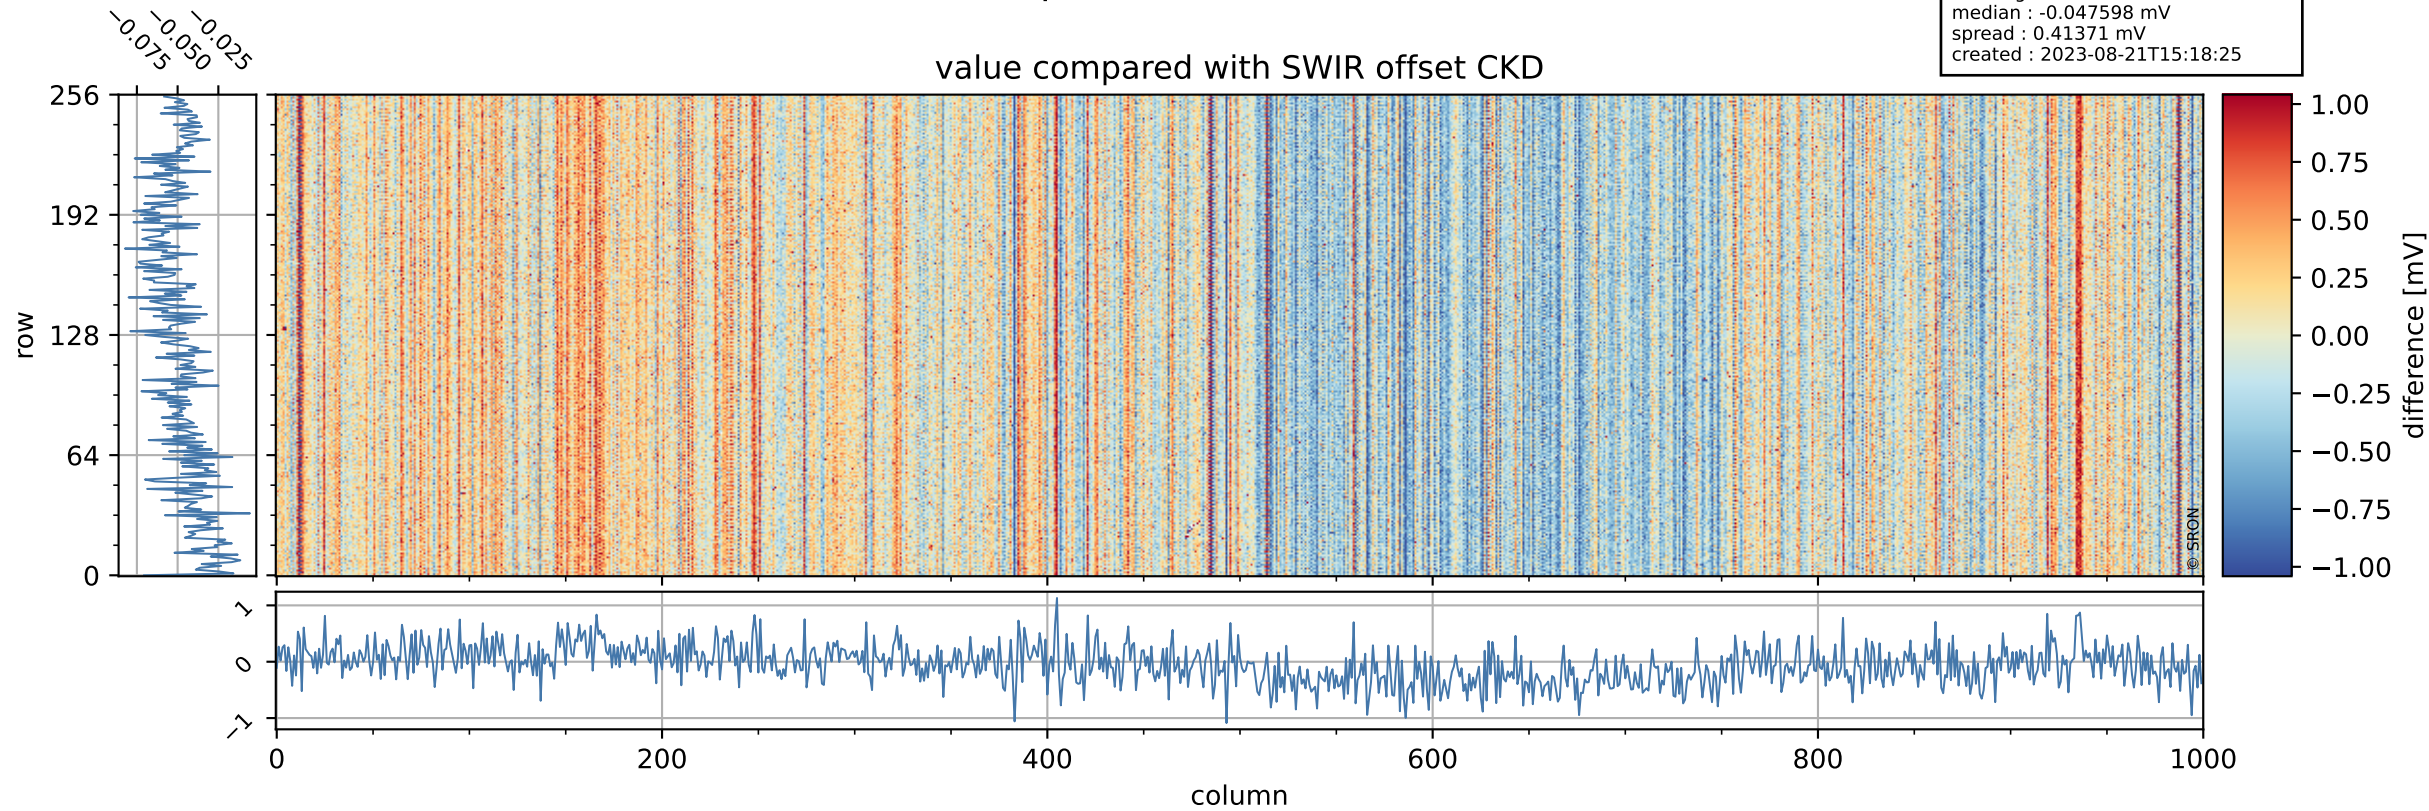

Tropomi SWIR offset (official)

orbits : 19 in [24232, 24277]
coverage : 2022-06-17 / 2022-06-20
median : 0.52597 V
spread : 0.035908 V
created : 2023-08-21T15:18:24

value detector map

Tropomi SWIR offset (official)

orbits : 19 in [24232, 24277]
coverage : 2022-06-17 / 2022-06-20
median : 32.082 μV
spread : 15.718 μV
created : 2023-08-21T15:18:25

Tropomi SWIR offset (official)

value compared with SWIR offset CKD

orbits : 19 in [24232, 24277]
coverage : 2022-06-17 / 2022-06-20
median : -0.047598 mV
spread : 0.41371 mV
created : 2023-08-21T15:18:25

Tropomi SWIR offset (official) ground-tracks of Sentinel-5P

orbits : 19 in [24232, 24277]
coverage : 2022-06-17 / 2022-06-20
created : 2023-08-21T15:18:25

Tropomi SWIR offset (official)

orbits : [2827, 24277]
coverage : 2018-04-30 / 2022-06-20
created : 2023-08-21T15:18:26

trend of detector median & temperatures