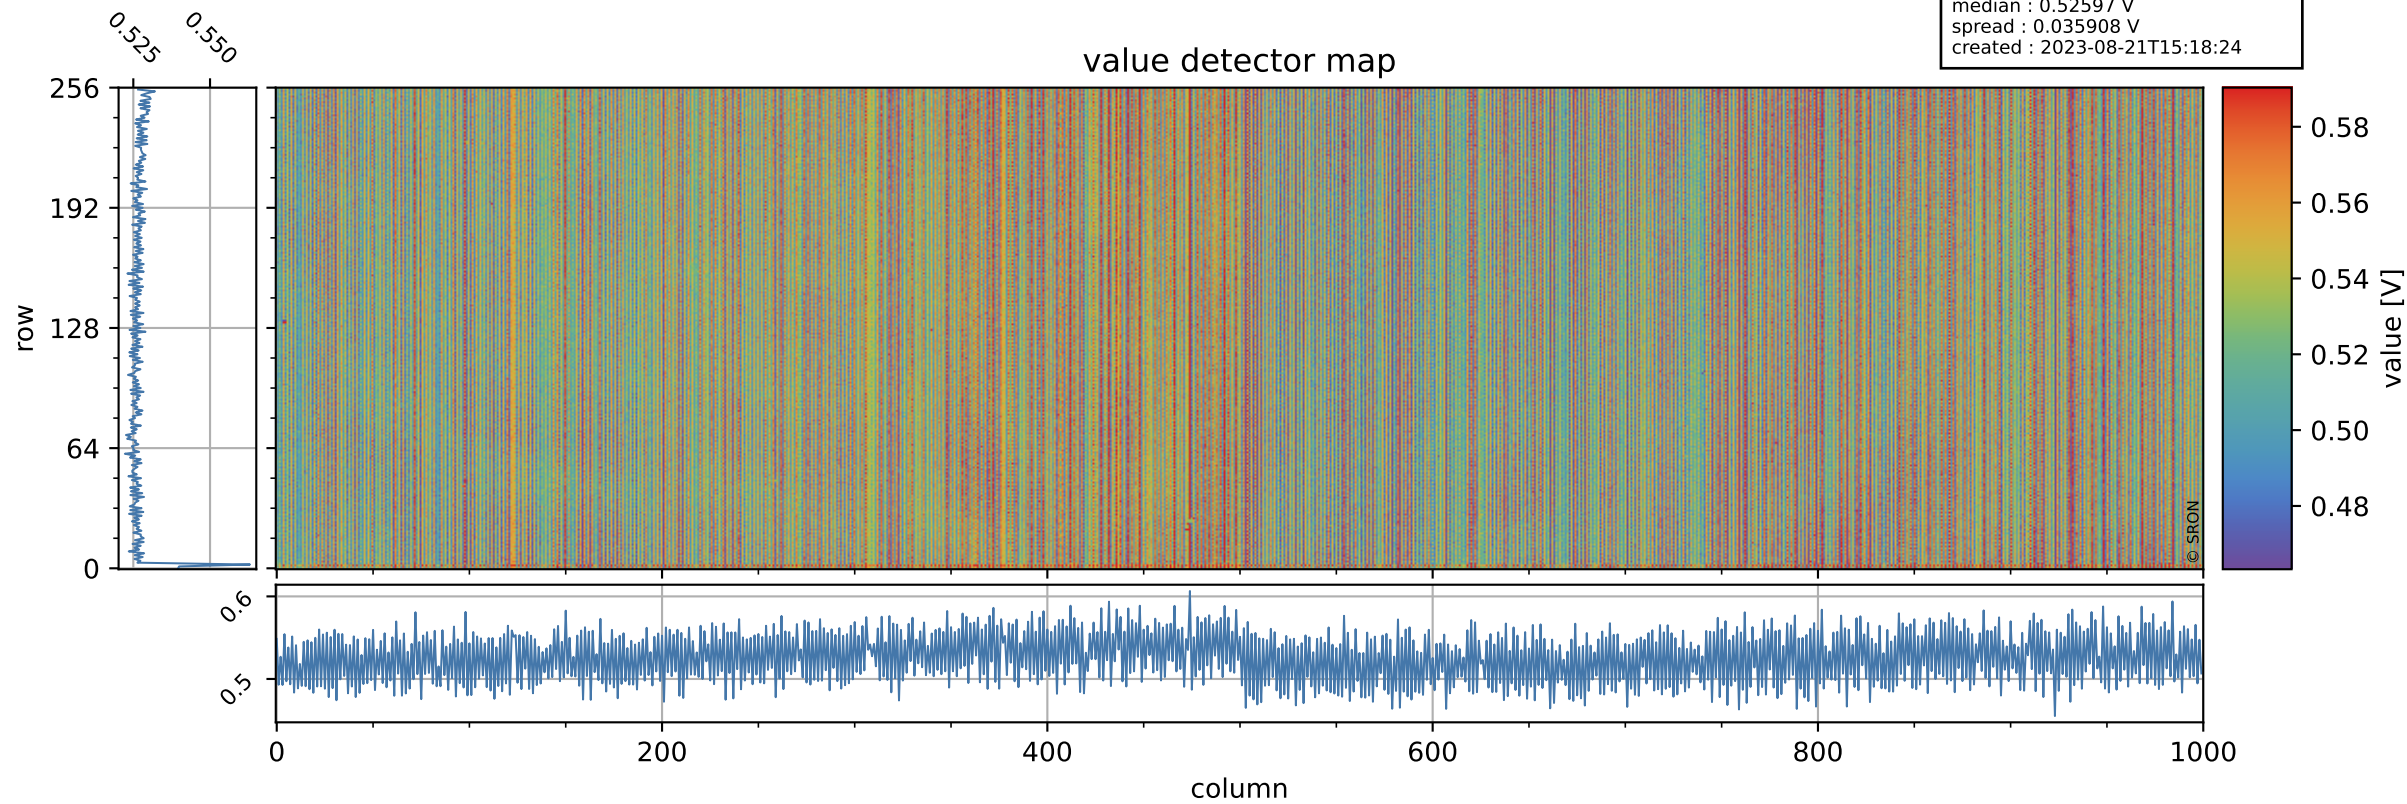

Tropomi SWIR offset (official)

orbits : 19 in [24232, 24277]
coverage : 2022-06-17 / 2022-06-20
median : 0.52597 V
spread : 0.035908 V
created : 2023-08-21T15:18:24

value detector map

Tropomi SWIR offset (official)

orbits : 19 in [24232, 24277]
coverage : 2022-06-17 / 2022-06-20
median : 32.082 μV
spread : 15.718 μV
created : 2023-08-21T15:18:25

Tropomi SWIR offset (official)

value compared with SWIR offset CKD

orbits : 19 in [24232, 24277]
coverage : 2022-06-17 / 2022-06-20
median : -0.047598 mV
spread : 0.41371 mV
created : 2023-08-21T15:18:25

Tropomi SWIR offset (official) ground-tracks of Sentinel-5P

orbits : 19 in [24232, 24277]
coverage : 2022-06-17 / 2022-06-20
created : 2023-08-21T15:18:25

Tropomi SWIR offset (official)

orbits : [2827, 24277]
coverage : 2018-04-30 / 2022-06-20
created : 2023-08-21T15:18:26

trend of detector median & temperatures