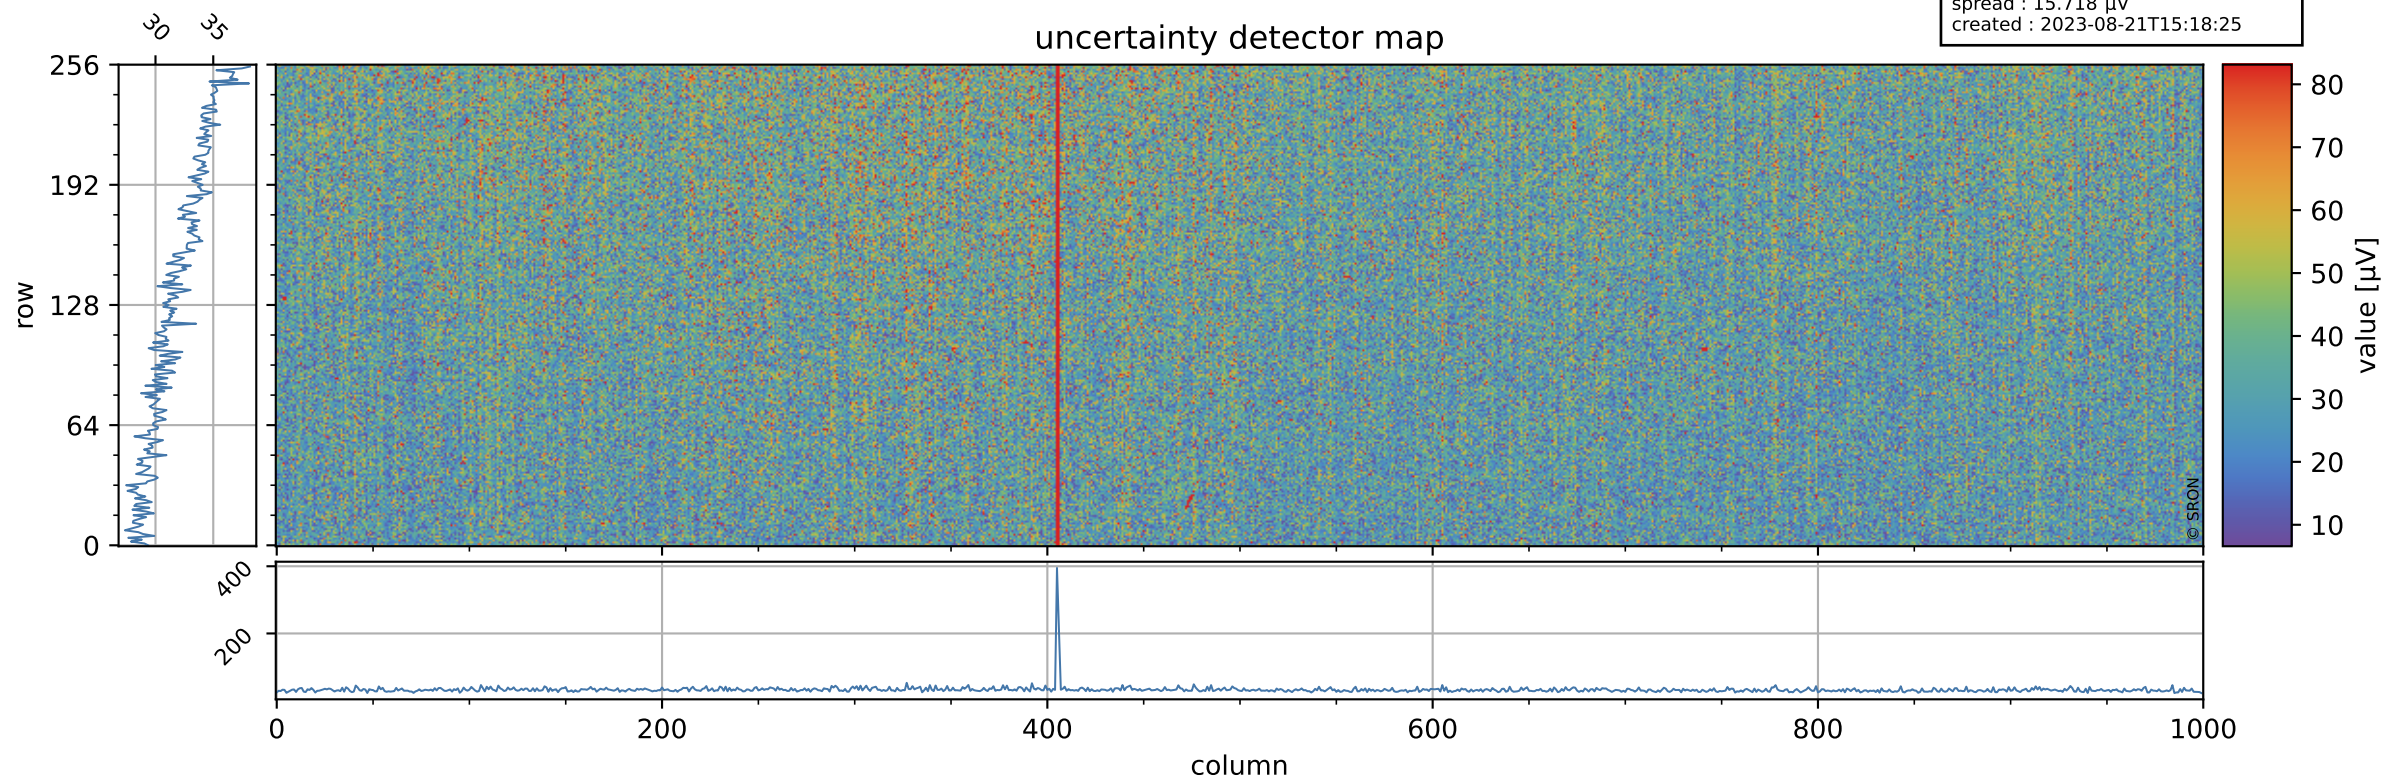

Tropomi SWIR offset (official)

orbits : 19 in [24232, 24277]
coverage : 2022-06-17 / 2022-06-20
median : 0.52597 V
spread : 0.035908 V
created : 2023-08-21T15:18:24

value detector map

Tropomi SWIR offset (official)

orbits : 19 in [24232, 24277]
coverage : 2022-06-17 / 2022-06-20
median : 32.082 μV
spread : 15.718 μV
created : 2023-08-21T15:18:25

Tropomi SWIR offset (official)

value compared with SWIR offset CKD

orbits : 19 in [24232, 24277]
coverage : 2022-06-17 / 2022-06-20
median : -0.047598 mV
spread : 0.41371 mV
created : 2023-08-21T15:18:25

Tropomi SWIR offset (official) ground-tracks of Sentinel-5P

orbits : 19 in [24232, 24277]
coverage : 2022-06-17 / 2022-06-20
created : 2023-08-21T15:18:25

Tropomi SWIR offset (official)

orbits : [2827, 24277]
coverage : 2018-04-30 / 2022-06-20
created : 2023-08-21T15:18:26

trend of detector median & temperatures