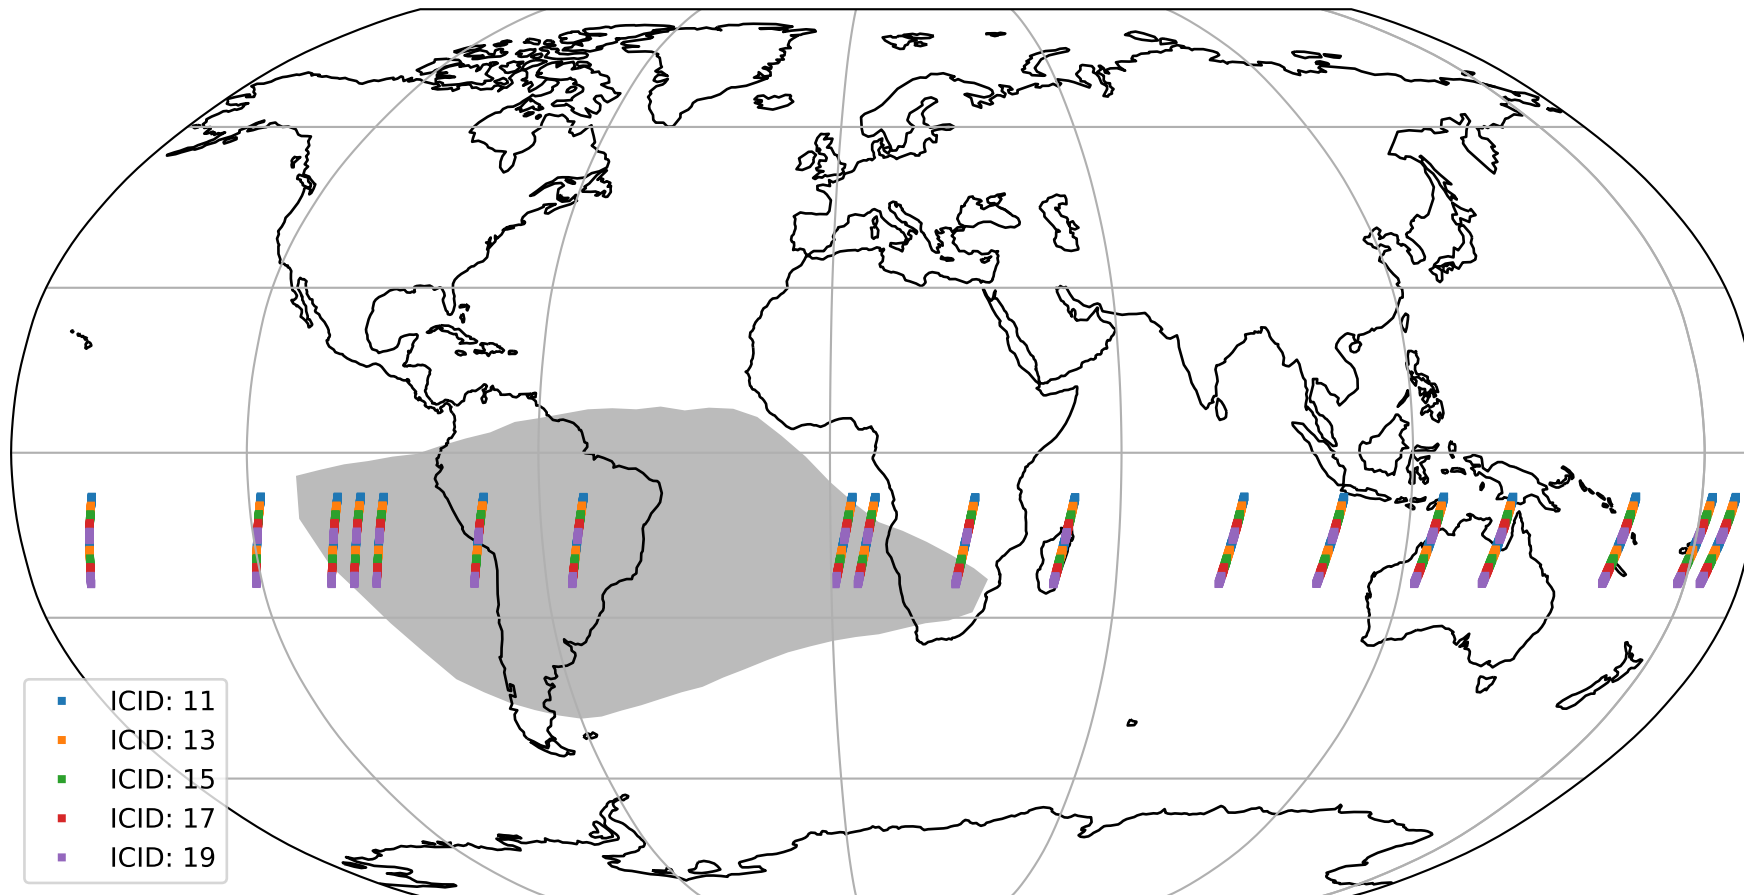

# Tropomi SWIR offset (official)

orbits : 18 in [24247, 24292]  
coverage : 2022-06-18 / 2022-06-21  
median : 32.801  $\mu\text{V}$   
spread : 16.005  $\mu\text{V}$   
created : 2023-08-21T15:18:27

# Tropomi SWIR offset (official)

orbits : 18 in [24247, 24292]  
coverage : 2022-06-18 / 2022-06-21  
median : -0.046314 mV  
spread : 0.40981 mV  
created : 2023-08-21T15:18:28

value compared with SWIR offset CKD

# Tropomi SWIR offset (official) ground-tracks of Sentinel-5P

orbits : 18 in [24247, 24292]  
coverage : 2022-06-18 / 2022-06-21  
created : 2023-08-21T15:18:28

# Tropomi SWIR offset (official)

orbits : [2827, 24292]  
coverage : 2018-04-30 / 2022-06-21  
created : 2023-08-21T15:18:29