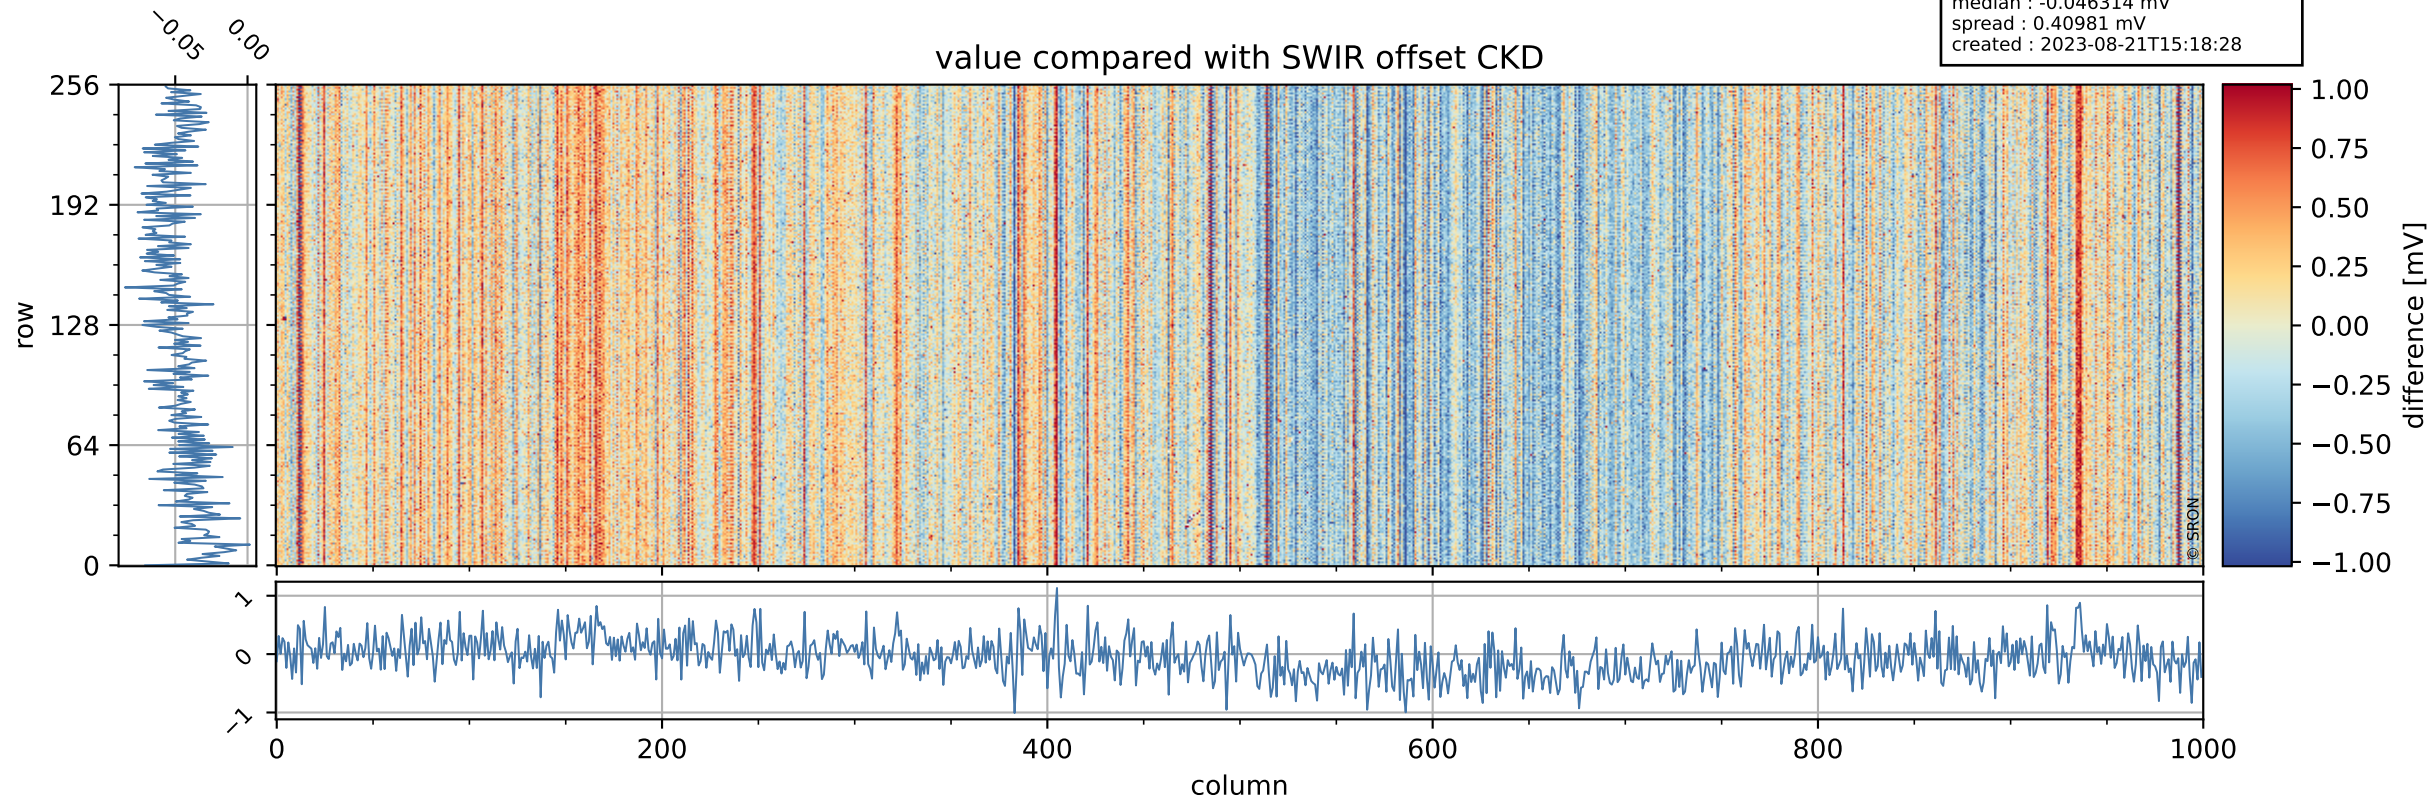

## value detector map

# Tropomi SWIR offset (official)

orbits : 18 in [24247, 24292]  
coverage : 2022-06-18 / 2022-06-21  
median : 32.801  $\mu\text{V}$   
spread : 16.005  $\mu\text{V}$   
created : 2023-08-21T15:18:27

# Tropomi SWIR offset (official)

orbits : 18 in [24247, 24292]  
coverage : 2022-06-18 / 2022-06-21  
median : -0.046314 mV  
spread : 0.40981 mV  
created : 2023-08-21T15:18:28

value compared with SWIR offset CKD

# Tropomi SWIR offset (official) ground-tracks of Sentinel-5P

orbits : 18 in [24247, 24292]  
coverage : 2022-06-18 / 2022-06-21  
created : 2023-08-21T15:18:28