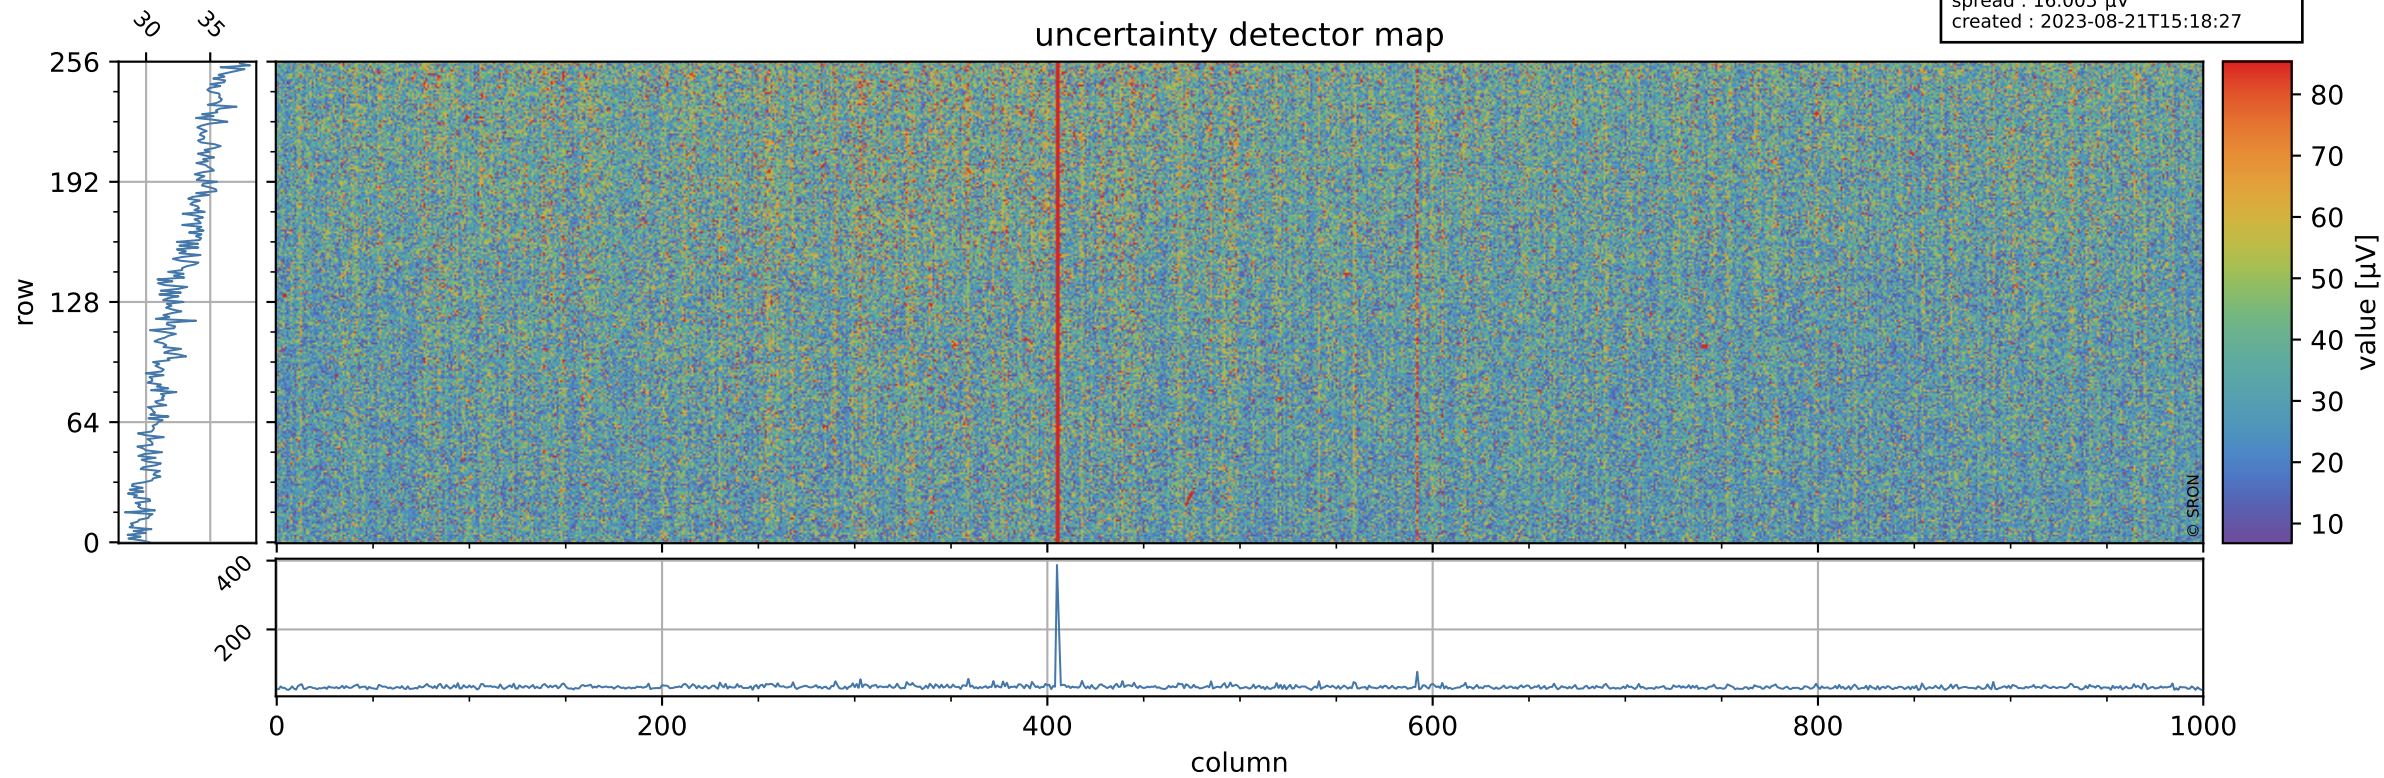

# Tropomi SWIR offset (official)

orbits : 18 in [24247, 24292]  
coverage : 2022-06-18 / 2022-06-21  
median : 0.52597 V  
spread : 0.035905 V  
created : 2023-08-21T15:18:27

## value detector map

# Tropomi SWIR offset (official)

orbits : 18 in [24247, 24292]  
coverage : 2022-06-18 / 2022-06-21  
median : 32.801  $\mu\text{V}$   
spread : 16.005  $\mu\text{V}$   
created : 2023-08-21T15:18:27

# Tropomi SWIR offset (official) ground-tracks of Sentinel-5P

orbits : 18 in [24247, 24292]  
coverage : 2022-06-18 / 2022-06-21  
created : 2023-08-21T15:18:28