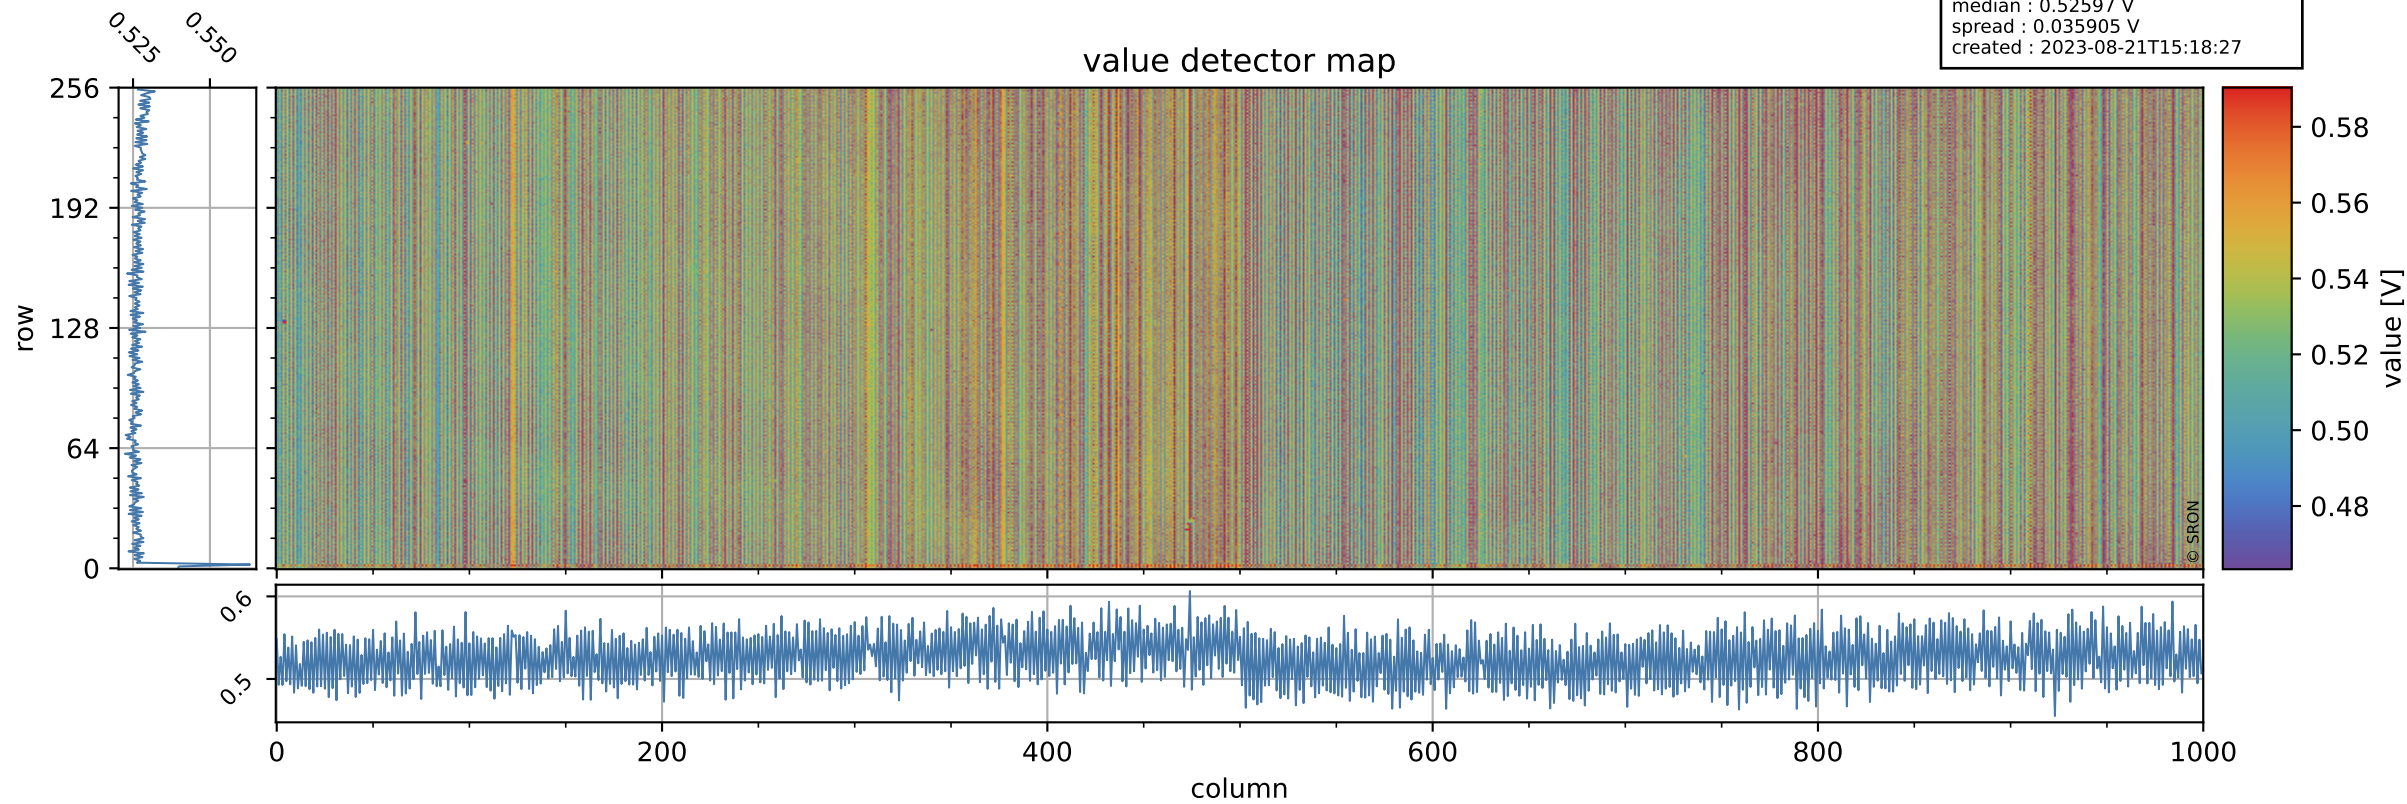

# Tropomi SWIR offset (official)

orbits : 18 in [24247, 24292]  
coverage : 2022-06-18 / 2022-06-21  
median : 0.52597 V  
spread : 0.035905 V  
created : 2023-08-21T15:18:27

## value detector map

# Tropomi SWIR offset (official)

orbits : 18 in [24247, 24292]  
coverage : 2022-06-18 / 2022-06-21  
median : 32.801  $\mu\text{V}$   
spread : 16.005  $\mu\text{V}$   
created : 2023-08-21T15:18:27

# Tropomi SWIR offset (official) ground-tracks of Sentinel-5P

orbits : 18 in [24247, 24292]  
coverage : 2022-06-18 / 2022-06-21  
created : 2023-08-21T15:18:28