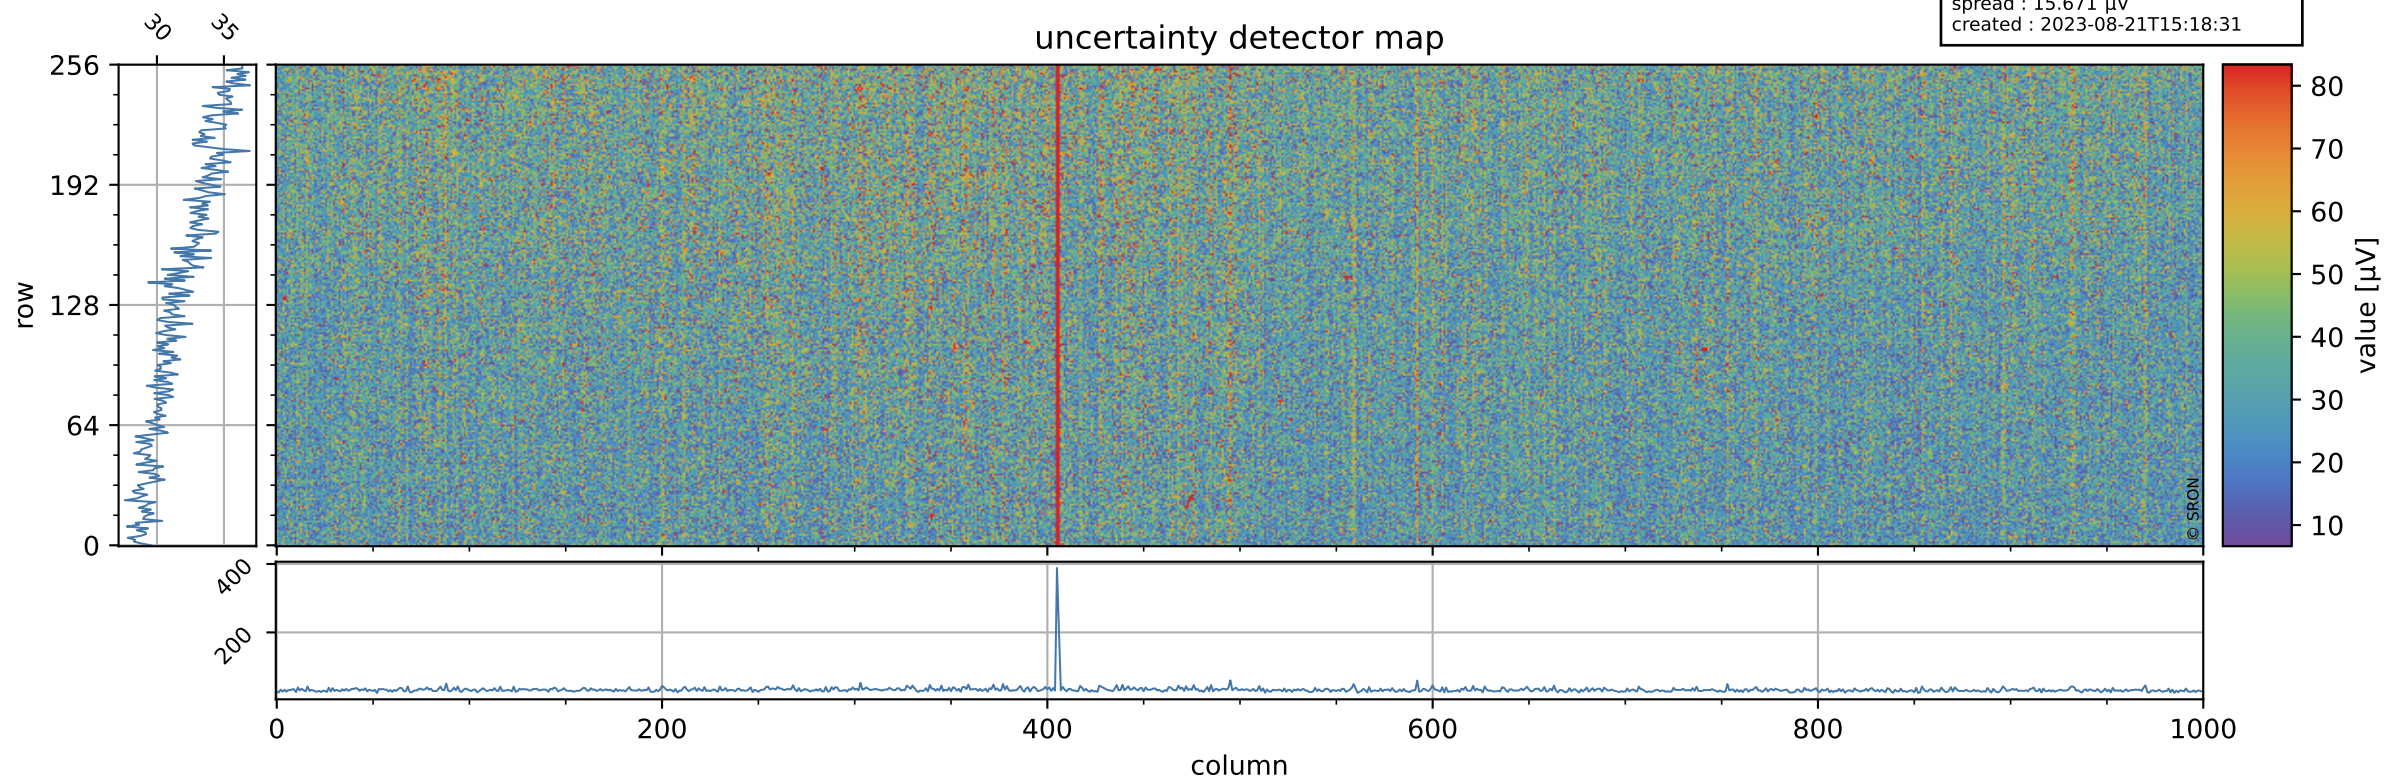

Tropomi SWIR offset (official)

orbits : 19 in [24262, 24307]
coverage : 2022-06-19 / 2022-06-22
median : 0.52596 V
spread : 0.035903 V
created : 2023-08-21T15:18:30

value detector map

Tropomi SWIR offset (official)

orbits : 19 in [24262, 24307]
coverage : 2022-06-19 / 2022-06-22
median : 32.111 μV
spread : 15.671 μV
created : 2023-08-21T15:18:31

Tropomi SWIR offset (official)

orbits : 19 in [24262, 24307]
coverage : 2022-06-19 / 2022-06-22
median : -0.059889 mV
spread : 0.40886 mV
created : 2023-08-21T15:18:31

value compared with SWIR offset CKD

Tropomi SWIR offset (official) ground-tracks of Sentinel-5P

orbits : 19 in [24262, 24307]
coverage : 2022-06-19 / 2022-06-22
created : 2023-08-21T15:18:31

Tropomi SWIR offset (official)

orbits : [2827, 24307]
coverage : 2018-04-30 / 2022-06-22
created : 2023-08-21T15:18:32

trend of detector median & temperatures