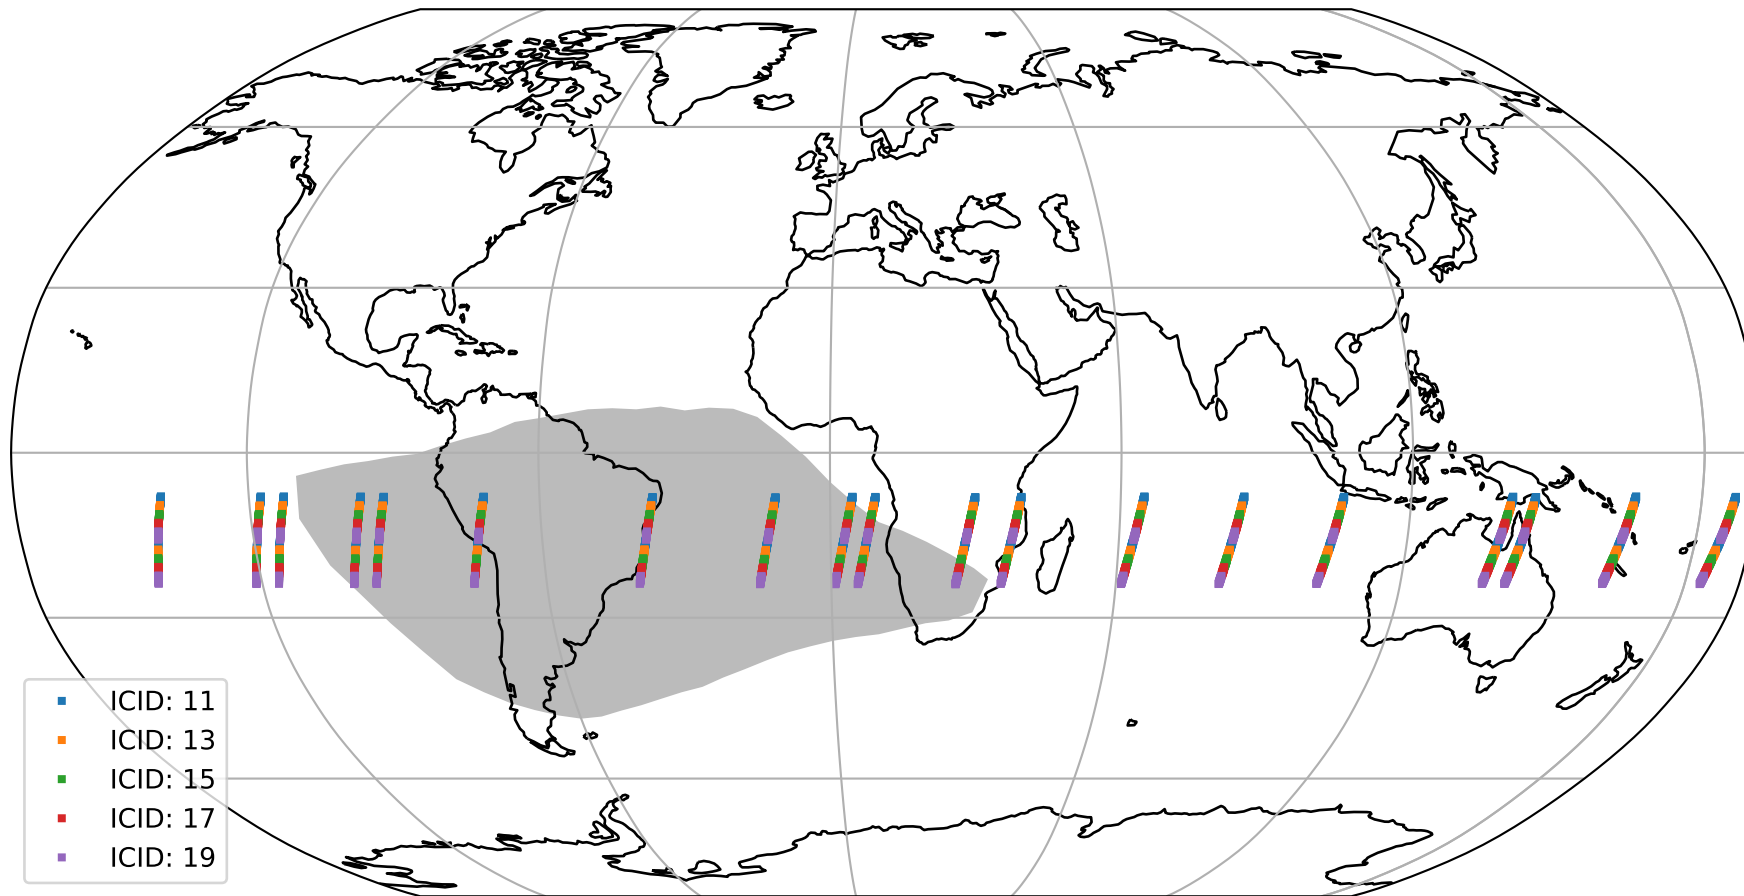

Tropomi SWIR offset (official)

orbits : 19 in [24262, 24307]
coverage : 2022-06-19 / 2022-06-22
median : 0.52596 V
spread : 0.035903 V
created : 2023-08-21T15:18:30

value detector map

Tropomi SWIR offset (official)

orbits : 19 in [24262, 24307]
coverage : 2022-06-19 / 2022-06-22
median : 32.111 μV
spread : 15.671 μV
created : 2023-08-21T15:18:31

Tropomi SWIR offset (official)

orbits : 19 in [24262, 24307]
coverage : 2022-06-19 / 2022-06-22
median : -0.059889 mV
spread : 0.40886 mV
created : 2023-08-21T15:18:31

value compared with SWIR offset CKD

Tropomi SWIR offset (official) ground-tracks of Sentinel-5P

orbits : 19 in [24262, 24307]
coverage : 2022-06-19 / 2022-06-22
created : 2023-08-21T15:18:31

Tropomi SWIR offset (official)

orbits : [2827, 24307]
coverage : 2018-04-30 / 2022-06-22
created : 2023-08-21T15:18:32

trend of detector median & temperatures