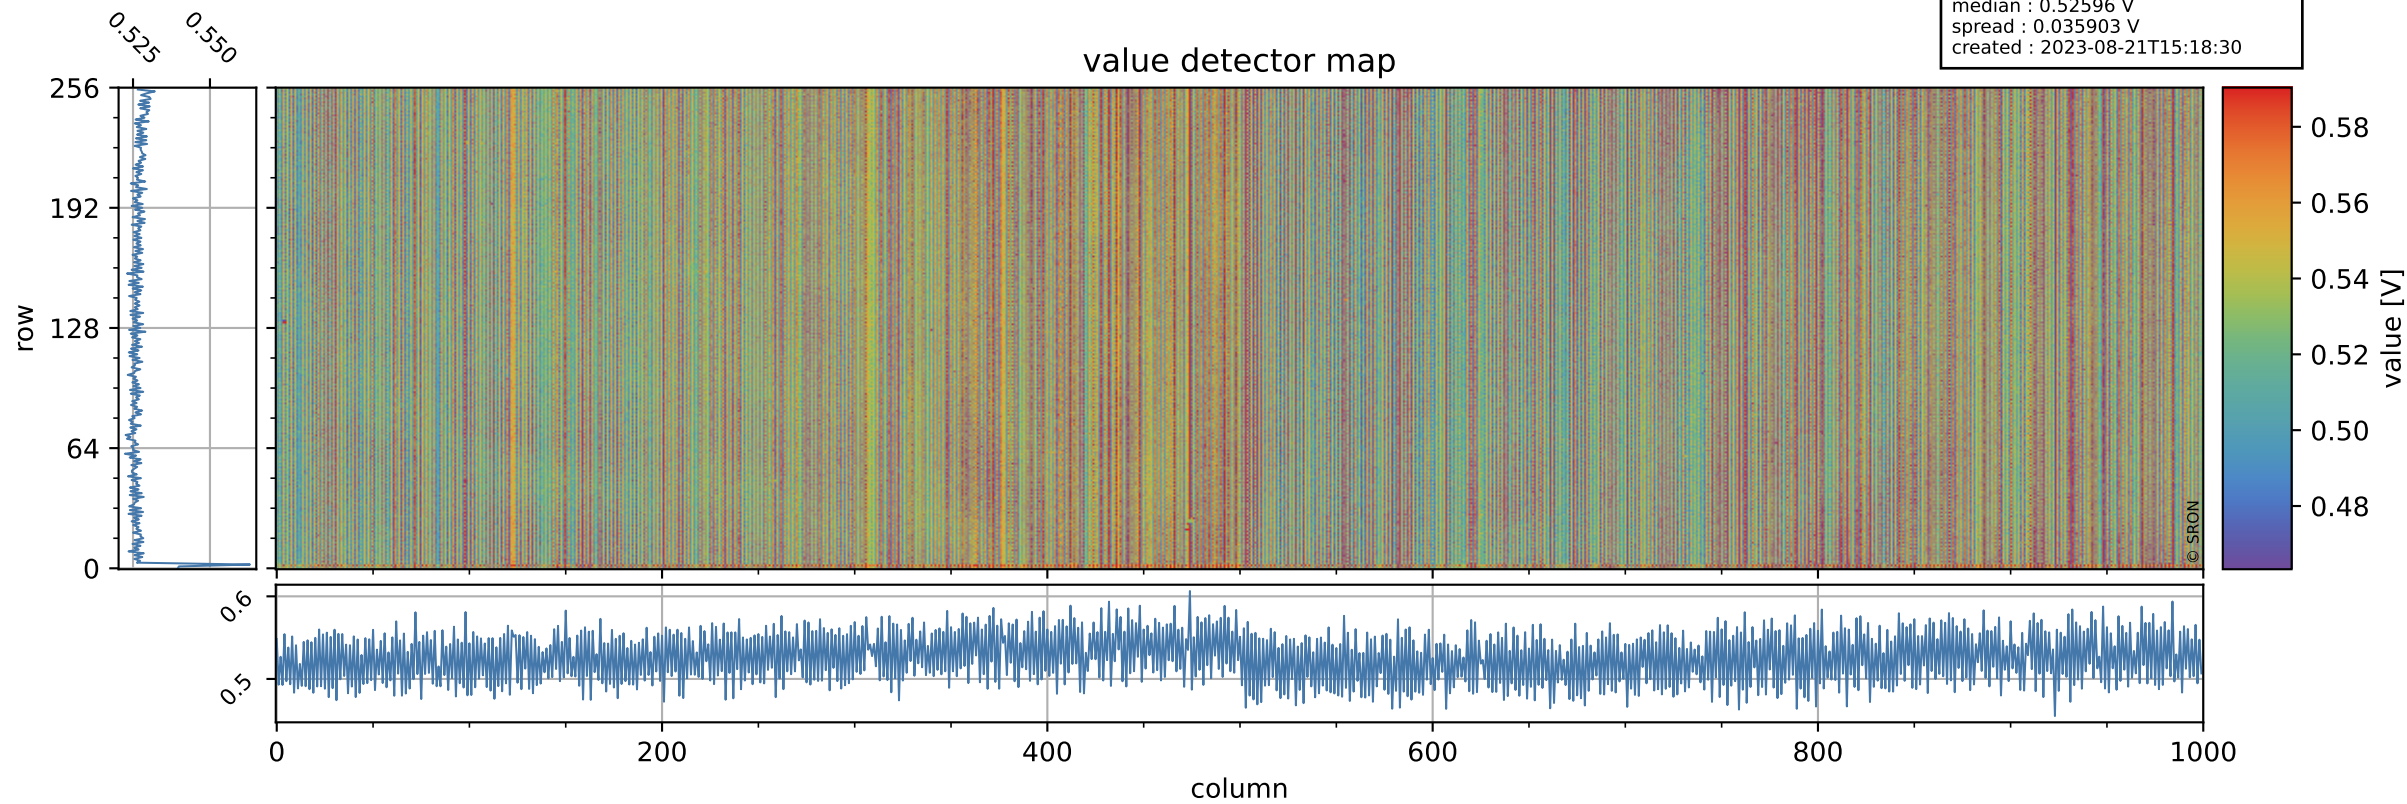

Tropomi SWIR offset (official)

orbits : 19 in [24262, 24307]
coverage : 2022-06-19 / 2022-06-22
median : 0.52596 V
spread : 0.035903 V
created : 2023-08-21T15:18:30

value detector map

Tropomi SWIR offset (official)

orbits : 19 in [24262, 24307]
coverage : 2022-06-19 / 2022-06-22
median : 32.111 μV
spread : 15.671 μV
created : 2023-08-21T15:18:31

Tropomi SWIR offset (official)

orbits : 19 in [24262, 24307]
coverage : 2022-06-19 / 2022-06-22
median : -0.059889 mV
spread : 0.40886 mV
created : 2023-08-21T15:18:31

value compared with SWIR offset CKD

Tropomi SWIR offset (official) ground-tracks of Sentinel-5P

orbits : 19 in [24262, 24307]
coverage : 2022-06-19 / 2022-06-22
created : 2023-08-21T15:18:31

Tropomi SWIR offset (official)

orbits : [2827, 24307]
coverage : 2018-04-30 / 2022-06-22
created : 2023-08-21T15:18:32

trend of detector median & temperatures