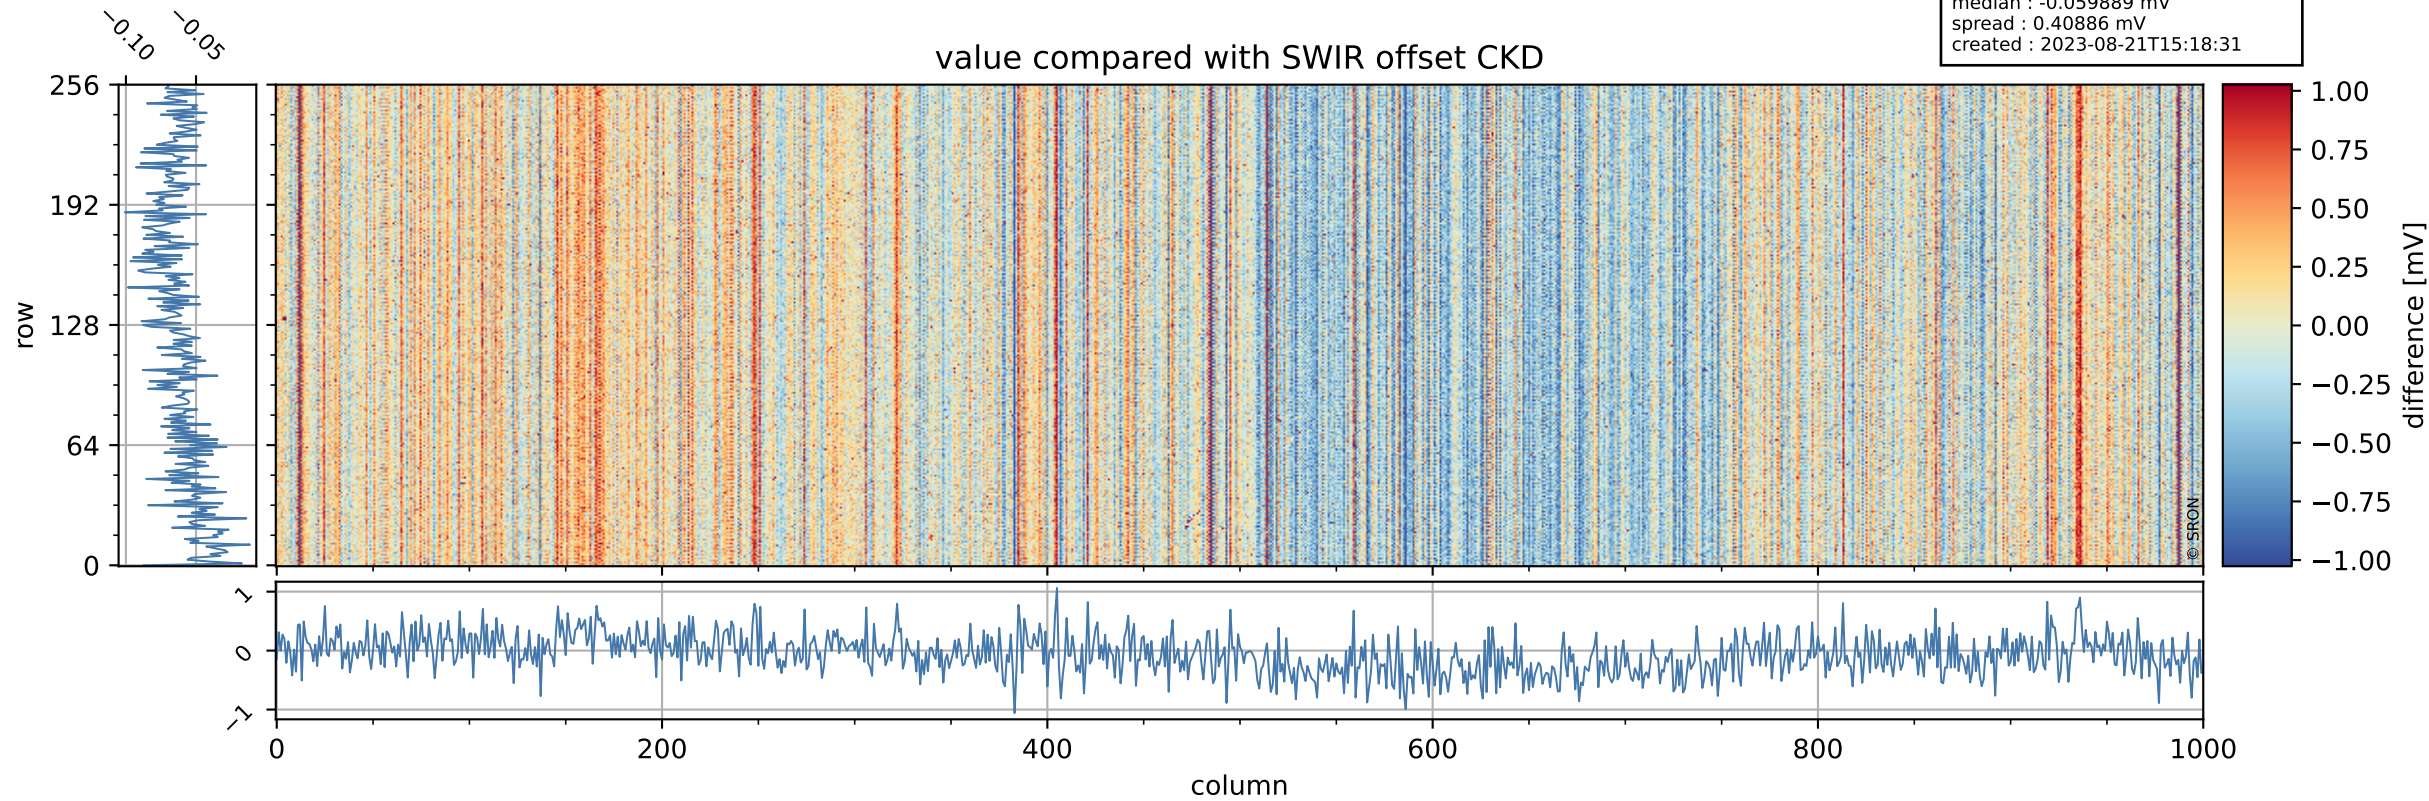

Tropomi SWIR offset (official)

orbits : 19 in [24262, 24307]
coverage : 2022-06-19 / 2022-06-22
median : 0.52596 V
spread : 0.035903 V
created : 2023-08-21T15:18:30

value detector map

Tropomi SWIR offset (official)

orbits : 19 in [24262, 24307]
coverage : 2022-06-19 / 2022-06-22
median : 32.111 μV
spread : 15.671 μV
created : 2023-08-21T15:18:31

Tropomi SWIR offset (official)

orbits : 19 in [24262, 24307]
coverage : 2022-06-19 / 2022-06-22
median : -0.059889 mV
spread : 0.40886 mV
created : 2023-08-21T15:18:31

value compared with SWIR offset CKD

Tropomi SWIR offset (official) ground-tracks of Sentinel-5P

orbits : 19 in [24262, 24307]
coverage : 2022-06-19 / 2022-06-22
created : 2023-08-21T15:18:31

Tropomi SWIR offset (official)

orbits : [2827, 24307]
coverage : 2018-04-30 / 2022-06-22
created : 2023-08-21T15:18:32

trend of detector median & temperatures