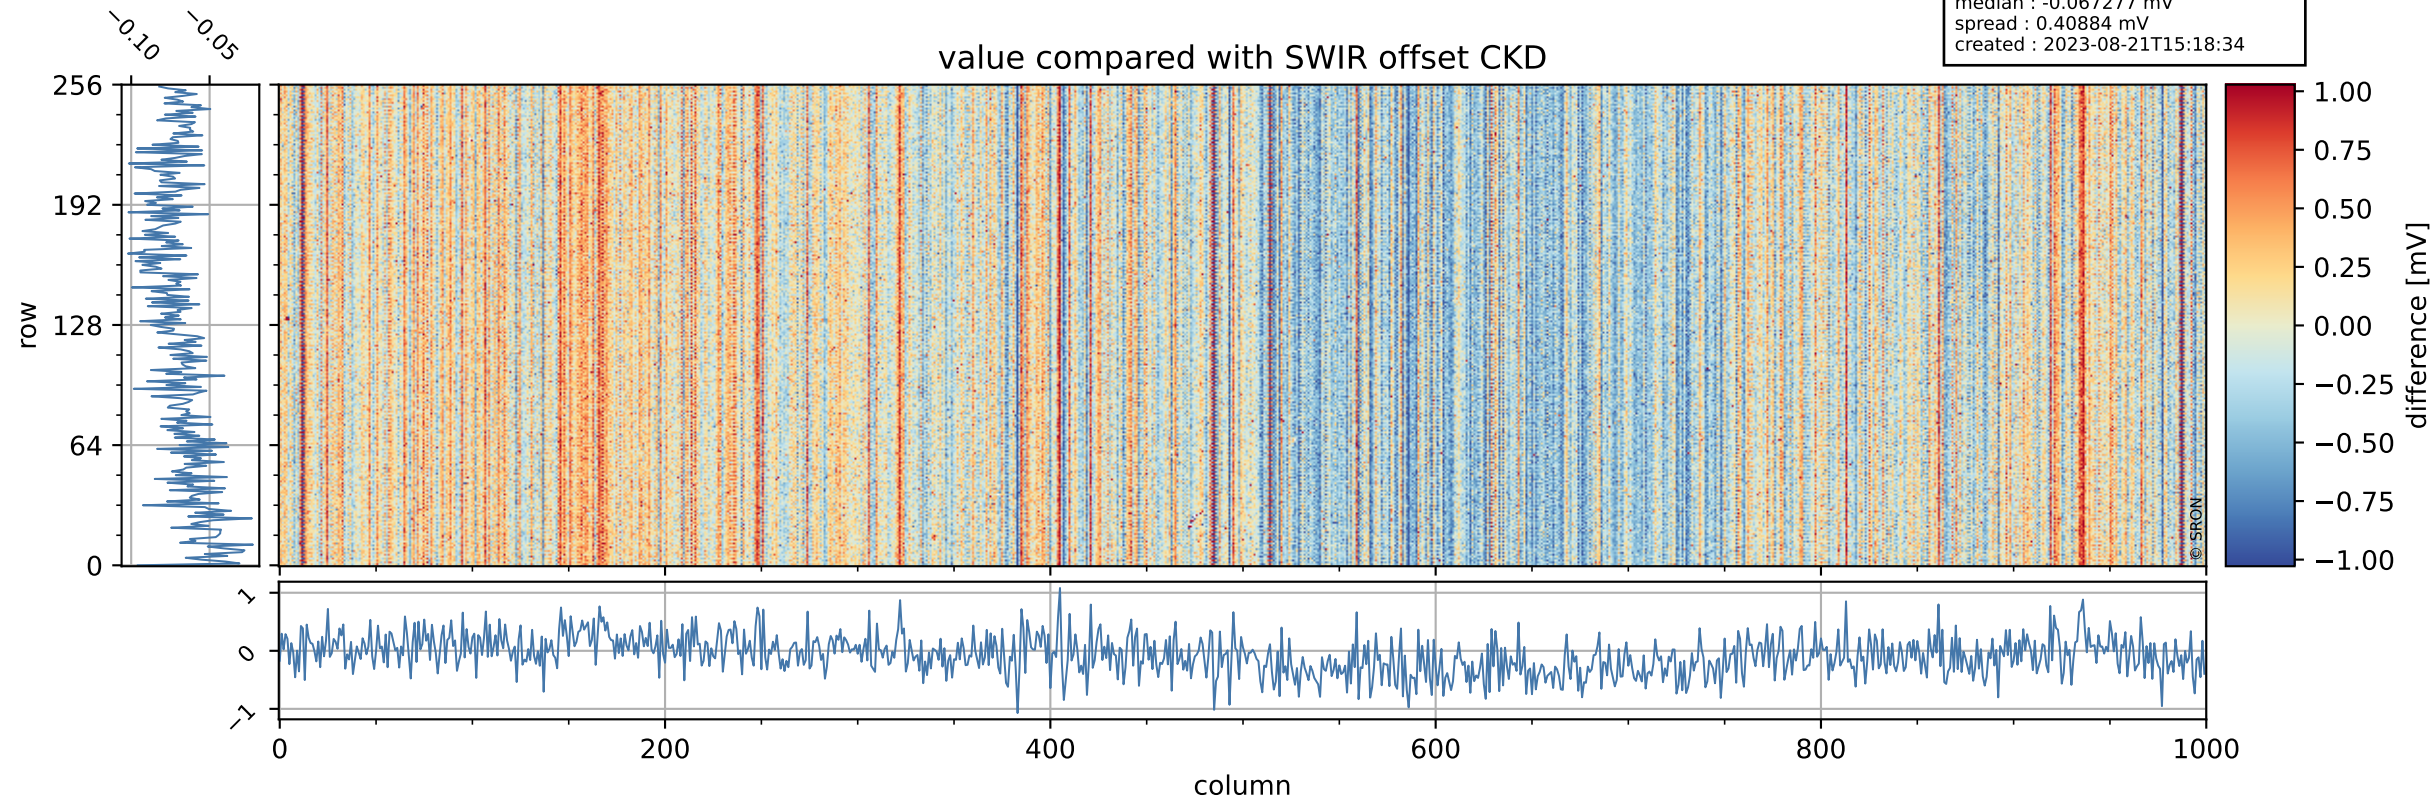

Tropomi SWIR offset (official)

orbits : 19 in [24277, 24322]
coverage : 2022-06-20 / 2022-06-23
median : 0.52595 V
spread : 0.035904 V
created : 2023-08-21T15:18:33

value detector map

Tropomi SWIR offset (official)

orbits : 19 in [24277, 24322]
coverage : 2022-06-20 / 2022-06-23
median : 30.077 μV
spread : 14.897 μV
created : 2023-08-21T15:18:33

Tropomi SWIR offset (official)

orbits : 19 in [24277, 24322]
coverage : 2022-06-20 / 2022-06-23
median : -0.067277 mV
spread : 0.40884 mV
created : 2023-08-21T15:18:34

value compared with SWIR offset CKD

Tropomi SWIR offset (official) ground-tracks of Sentinel-5P

orbits : 19 in [24277, 24322]
coverage : 2022-06-20 / 2022-06-23
created : 2023-08-21T15:18:34

Tropomi SWIR offset (official)

orbits : [2827, 24322]
coverage : 2018-04-30 / 2022-06-23
created : 2023-08-21T15:18:35

trend of detector median & temperatures