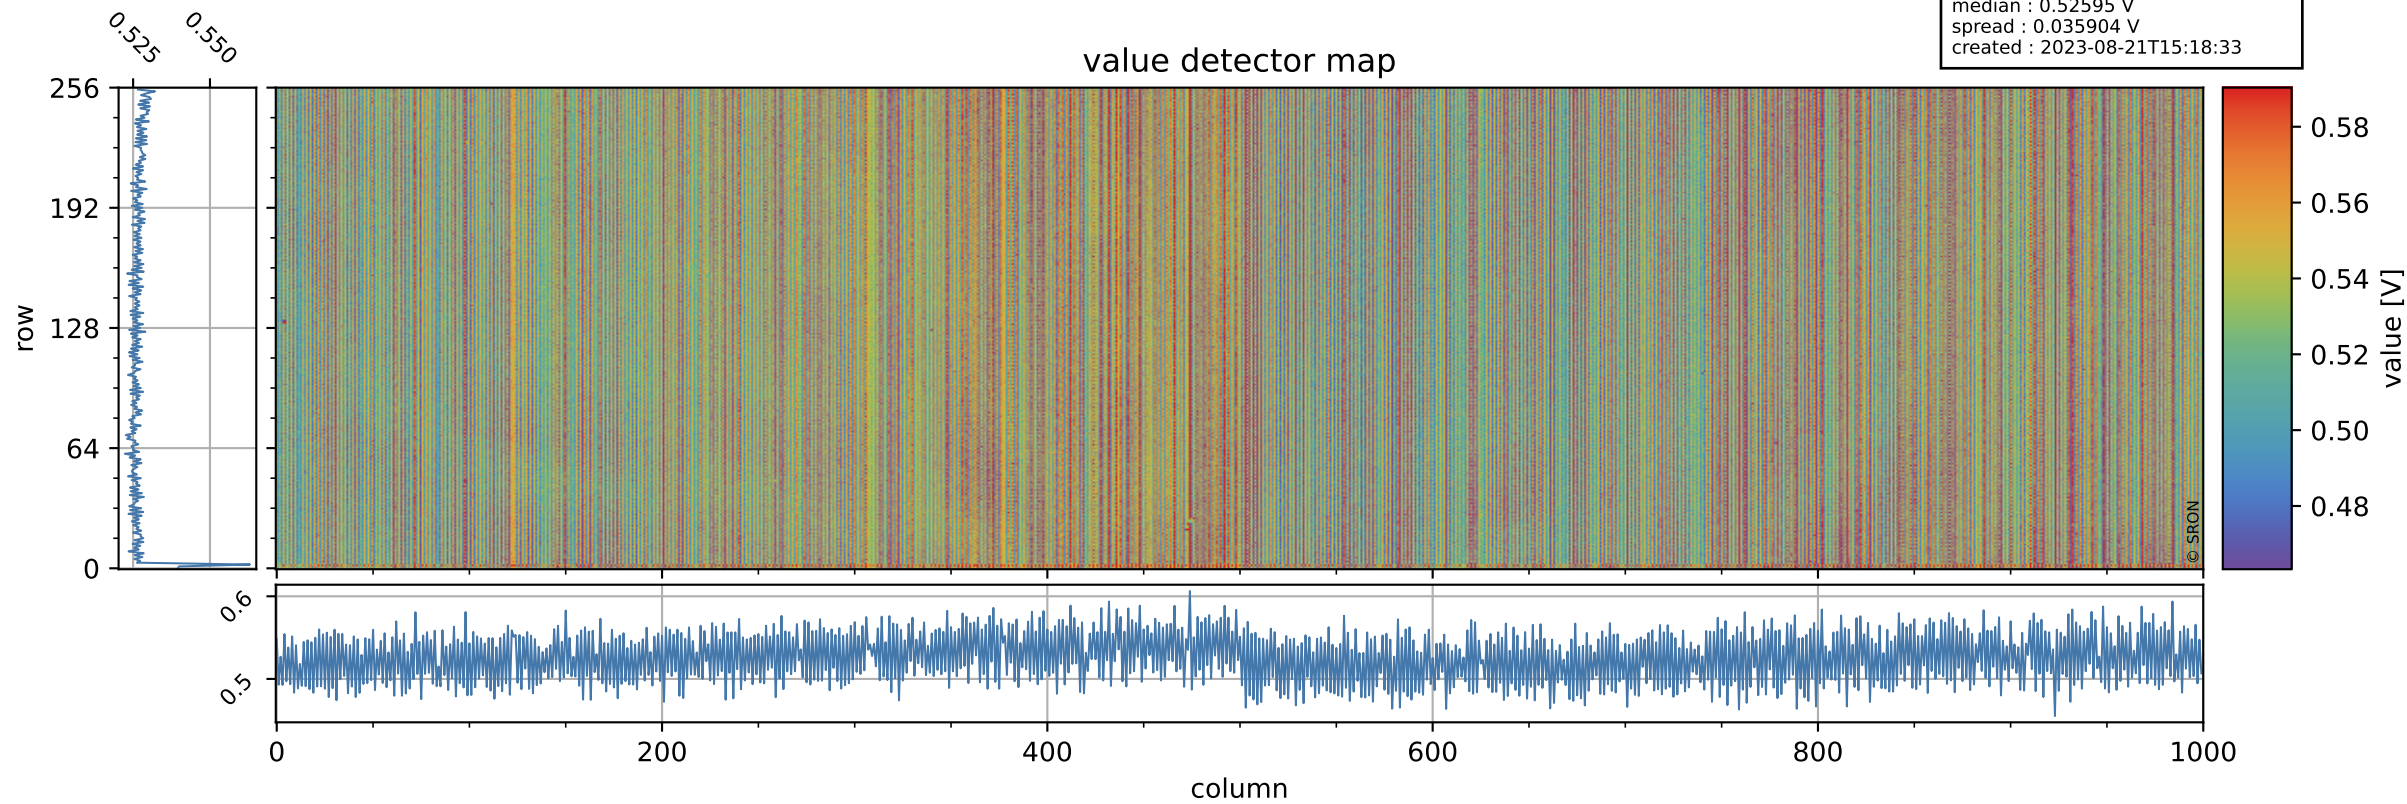

Tropomi SWIR offset (official)

orbits : 19 in [24277, 24322]
coverage : 2022-06-20 / 2022-06-23
median : 0.52595 V
spread : 0.035904 V
created : 2023-08-21T15:18:33

value detector map

Tropomi SWIR offset (official)

orbits : 19 in [24277, 24322]
coverage : 2022-06-20 / 2022-06-23
median : 30.077 μV
spread : 14.897 μV
created : 2023-08-21T15:18:33

Tropomi SWIR offset (official)

orbits : 19 in [24277, 24322]
coverage : 2022-06-20 / 2022-06-23
median : -0.067277 mV
spread : 0.40884 mV
created : 2023-08-21T15:18:34

value compared with SWIR offset CKD

Tropomi SWIR offset (official) ground-tracks of Sentinel-5P

orbits : 19 in [24277, 24322]
coverage : 2022-06-20 / 2022-06-23
created : 2023-08-21T15:18:34

Tropomi SWIR offset (official)

orbits : [2827, 24322]
coverage : 2018-04-30 / 2022-06-23
created : 2023-08-21T15:18:35

trend of detector median & temperatures