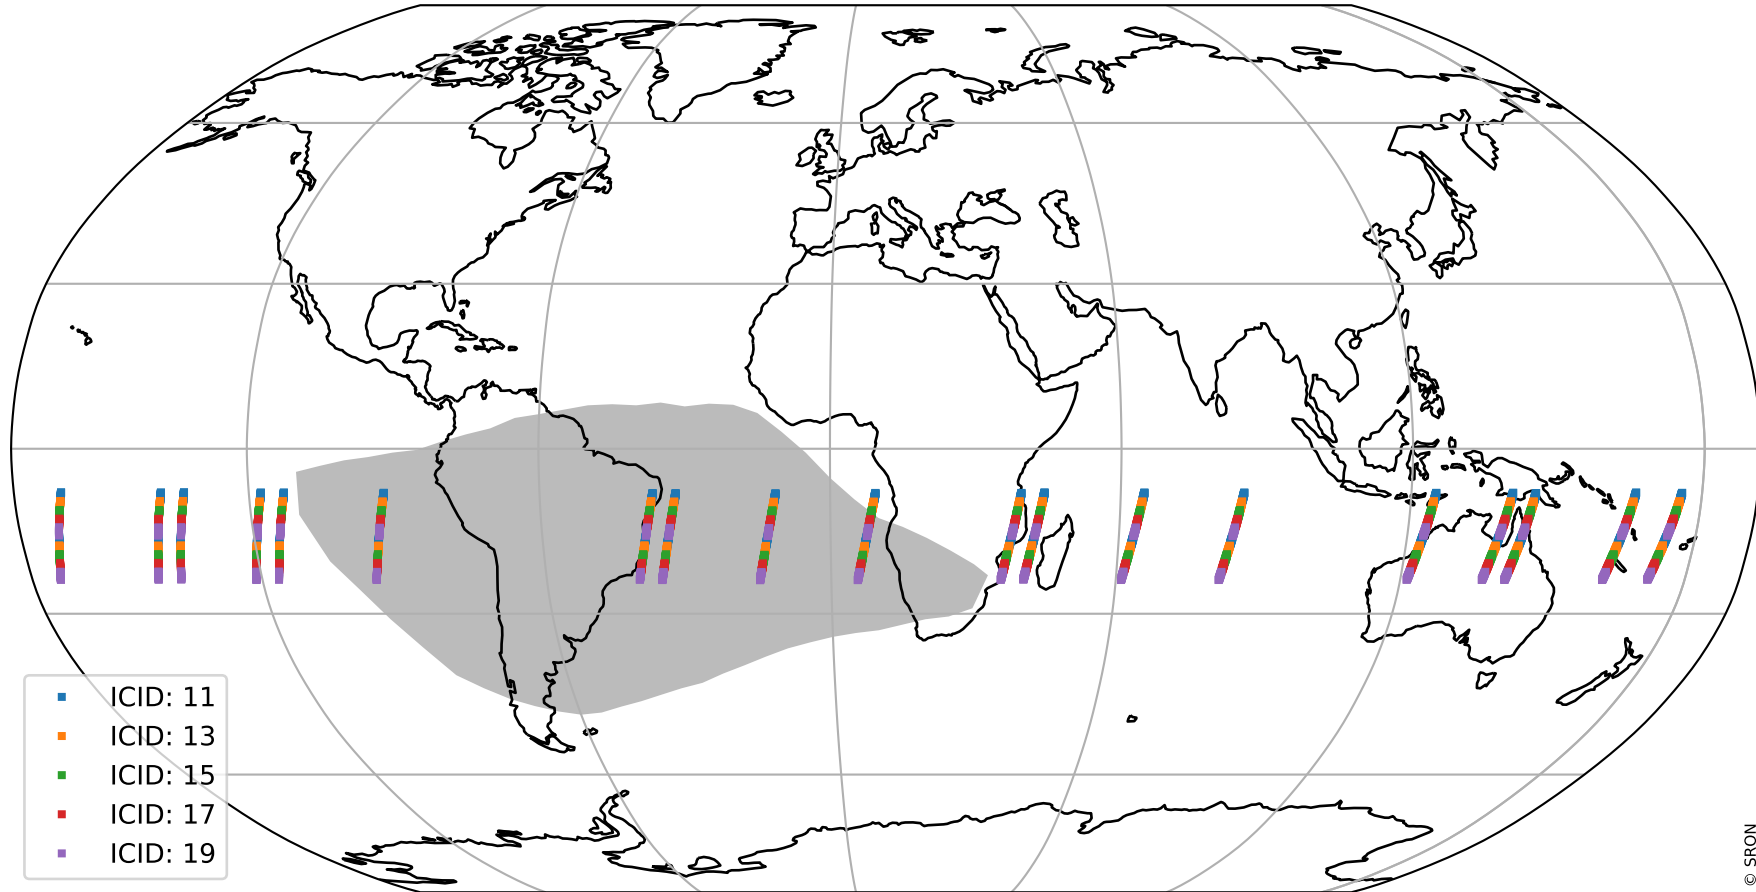

Tropomi SWIR offset (official)

orbits : 19 in [24277, 24322]
coverage : 2022-06-20 / 2022-06-23
median : 0.52595 V
spread : 0.035904 V
created : 2023-08-21T15:18:33

value detector map

Tropomi SWIR offset (official)

orbits : 19 in [24277, 24322]
coverage : 2022-06-20 / 2022-06-23
median : 30.077 μV
spread : 14.897 μV
created : 2023-08-21T15:18:33

Tropomi SWIR offset (official)

orbits : 19 in [24277, 24322]
coverage : 2022-06-20 / 2022-06-23
median : -0.067277 mV
spread : 0.40884 mV
created : 2023-08-21T15:18:34

value compared with SWIR offset CKD

Tropomi SWIR offset (official) ground-tracks of Sentinel-5P

orbits : 19 in [24277, 24322]
coverage : 2022-06-20 / 2022-06-23
created : 2023-08-21T15:18:34

Tropomi SWIR offset (official)

orbits : [2827, 24322]
coverage : 2018-04-30 / 2022-06-23
created : 2023-08-21T15:18:35

trend of detector median & temperatures