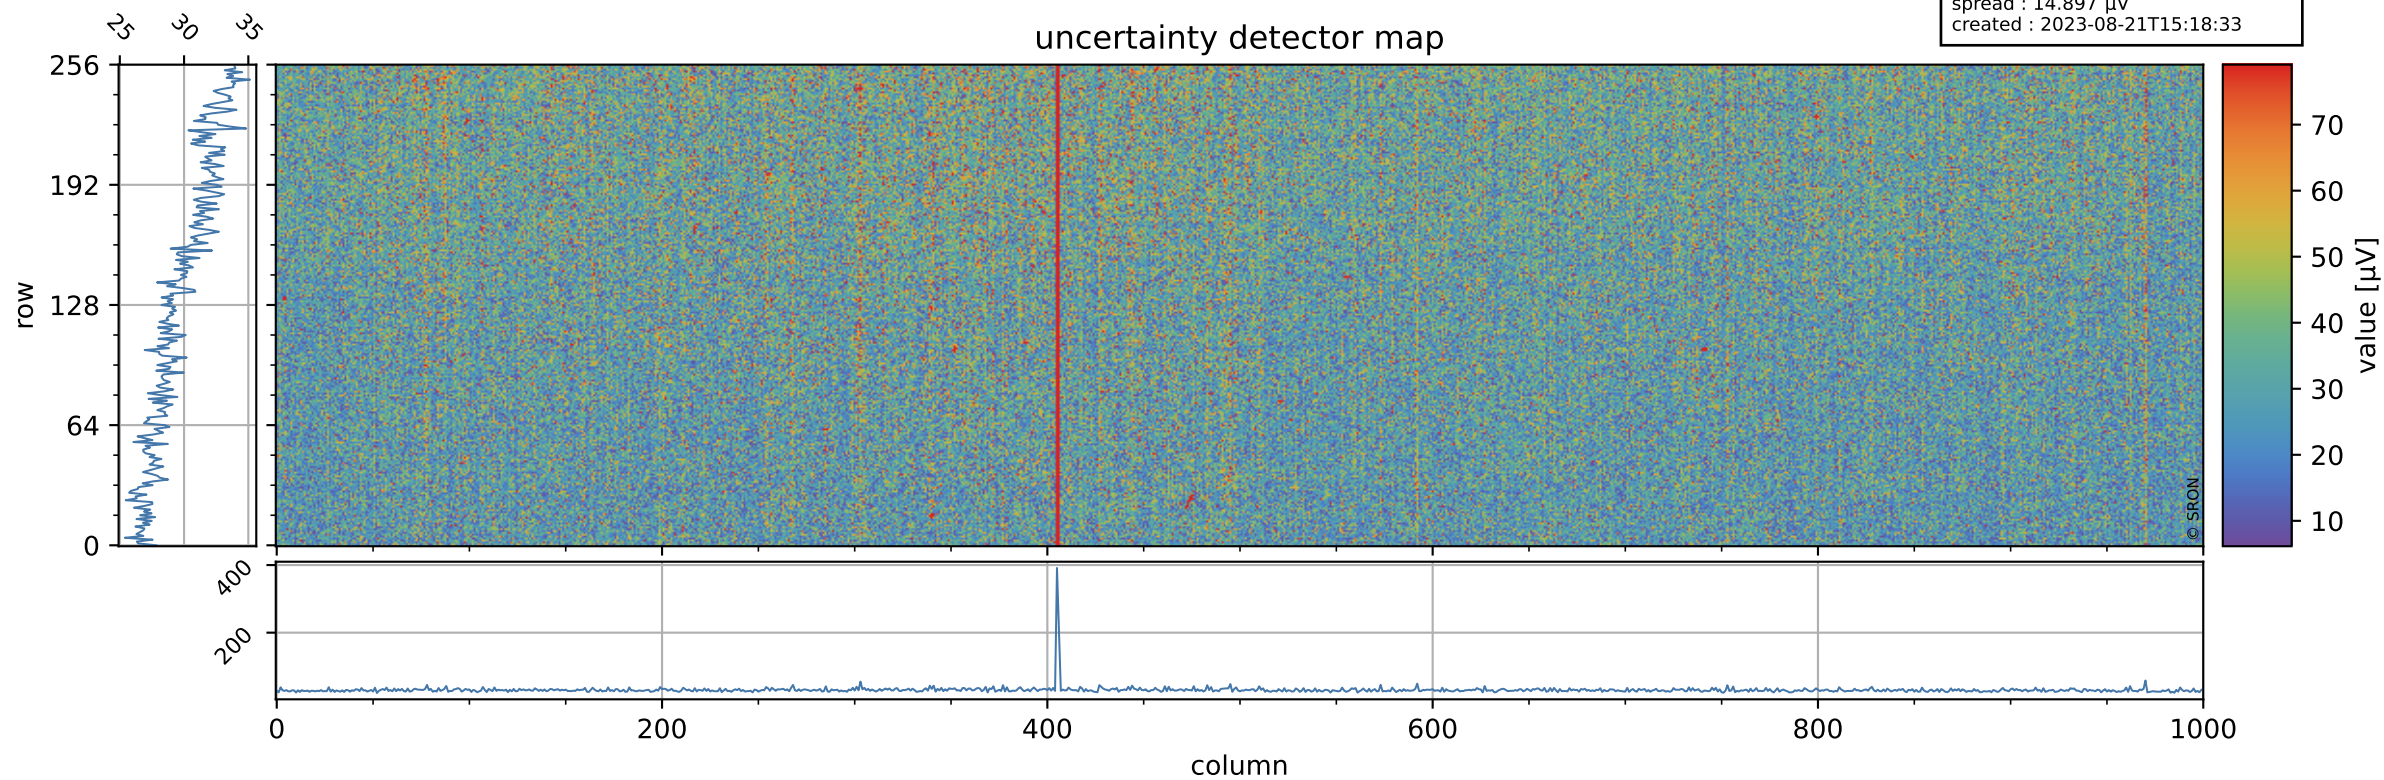

Tropomi SWIR offset (official)

orbits : 19 in [24277, 24322]
coverage : 2022-06-20 / 2022-06-23
median : 0.52595 V
spread : 0.035904 V
created : 2023-08-21T15:18:33

value detector map

Tropomi SWIR offset (official)

orbits : 19 in [24277, 24322]
coverage : 2022-06-20 / 2022-06-23
median : 30.077 μV
spread : 14.897 μV
created : 2023-08-21T15:18:33

Tropomi SWIR offset (official)

orbits : 19 in [24277, 24322]
coverage : 2022-06-20 / 2022-06-23
median : -0.067277 mV
spread : 0.40884 mV
created : 2023-08-21T15:18:34

value compared with SWIR offset CKD

Tropomi SWIR offset (official) ground-tracks of Sentinel-5P

orbits : 19 in [24277, 24322]
coverage : 2022-06-20 / 2022-06-23
created : 2023-08-21T15:18:34

Tropomi SWIR offset (official)

orbits : [2827, 24322]
coverage : 2018-04-30 / 2022-06-23
created : 2023-08-21T15:18:35

trend of detector median & temperatures