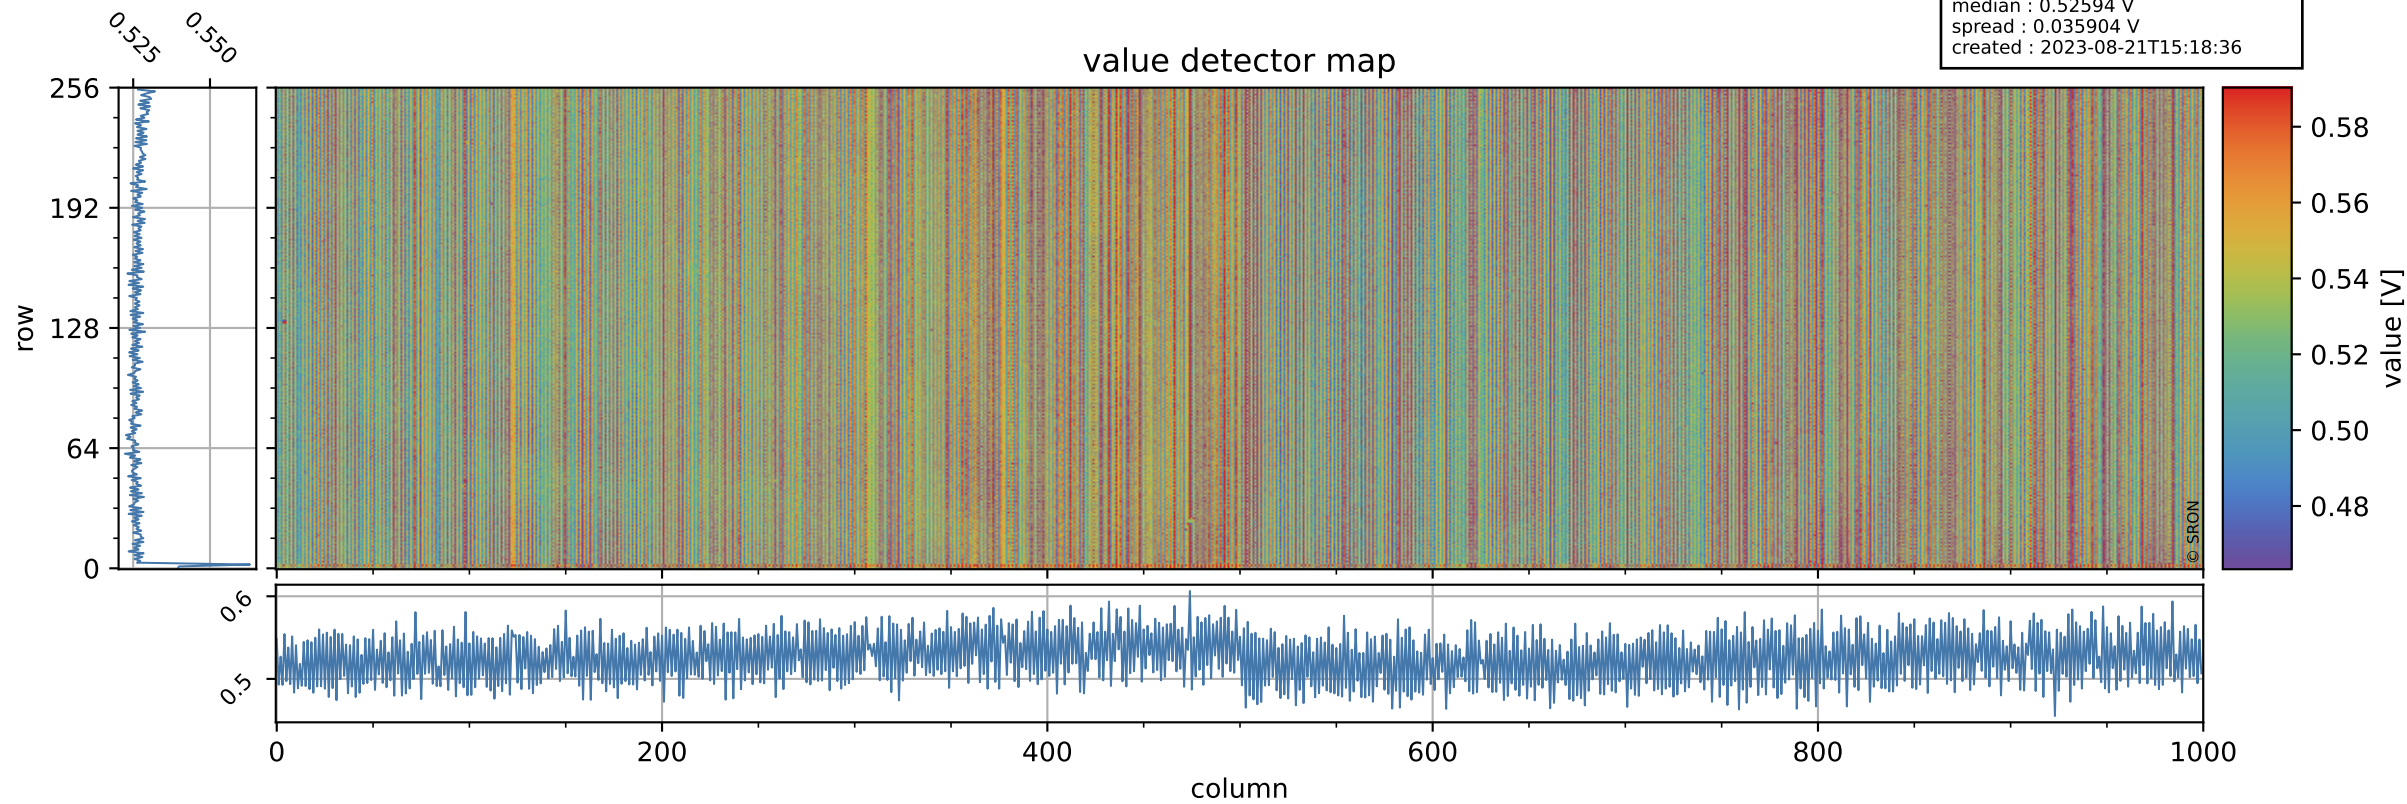

# Tropomi SWIR offset (official)

orbits : 20 in [24292, 24337]  
coverage : 2022-06-21 / 2022-06-24  
median : 0.52594 V  
spread : 0.035904 V  
created : 2023-08-21T15:18:36

## value detector map

# Tropomi SWIR offset (official)

orbits : 20 in [24292, 24337]  
coverage : 2022-06-21 / 2022-06-24  
median : 29.567  $\mu\text{V}$   
spread : 14.727  $\mu\text{V}$   
created : 2023-08-21T15:18:37

# Tropomi SWIR offset (official) ground-tracks of Sentinel-5P

orbits : 20 in [24292, 24337]  
coverage : 2022-06-21 / 2022-06-24  
created : 2023-08-21T15:18:38