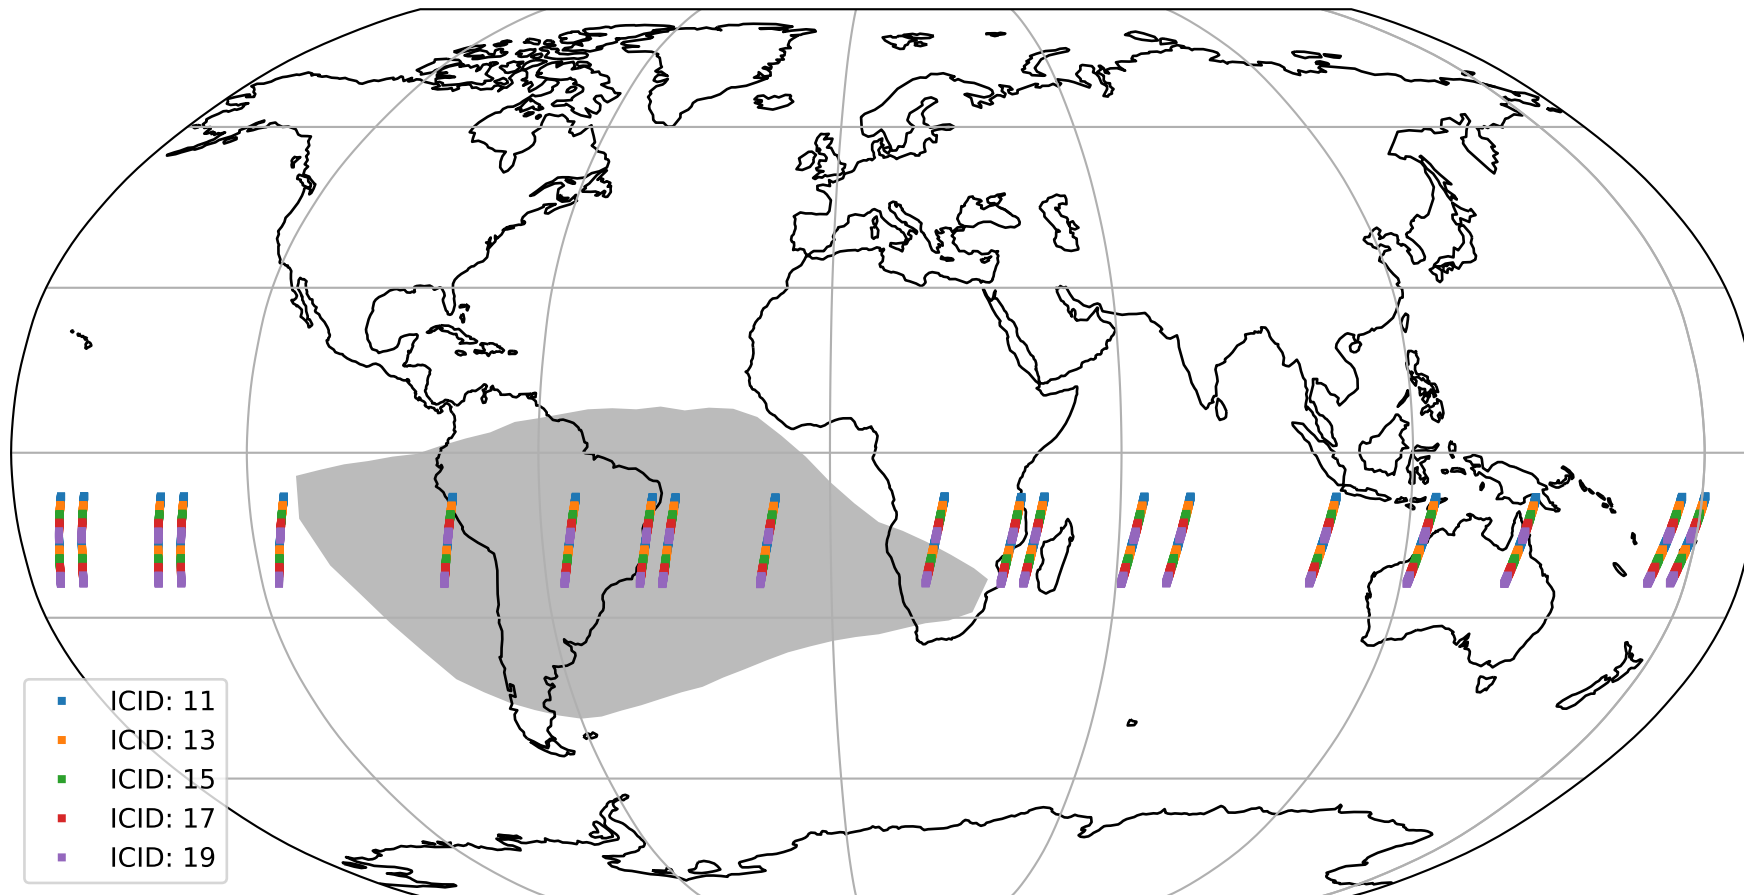

# Tropomi SWIR offset (official)

orbits : 20 in [24292, 24337]  
coverage : 2022-06-21 / 2022-06-24  
median : 29.567  $\mu\text{V}$   
spread : 14.727  $\mu\text{V}$   
created : 2023-08-21T15:18:37

# Tropomi SWIR offset (official)

orbits : 20 in [24292, 24337]  
coverage : 2022-06-21 / 2022-06-24  
median : -0.073138 mV  
spread : 0.41146 mV  
created : 2023-08-21T15:18:37

value compared with SWIR offset CKD

# Tropomi SWIR offset (official) ground-tracks of Sentinel-5P

orbits : 20 in [24292, 24337]  
coverage : 2022-06-21 / 2022-06-24  
created : 2023-08-21T15:18:38

# Tropomi SWIR offset (official)

orbits : [2827, 24337]  
coverage : 2018-04-30 / 2022-06-24  
created : 2023-08-21T15:18:38