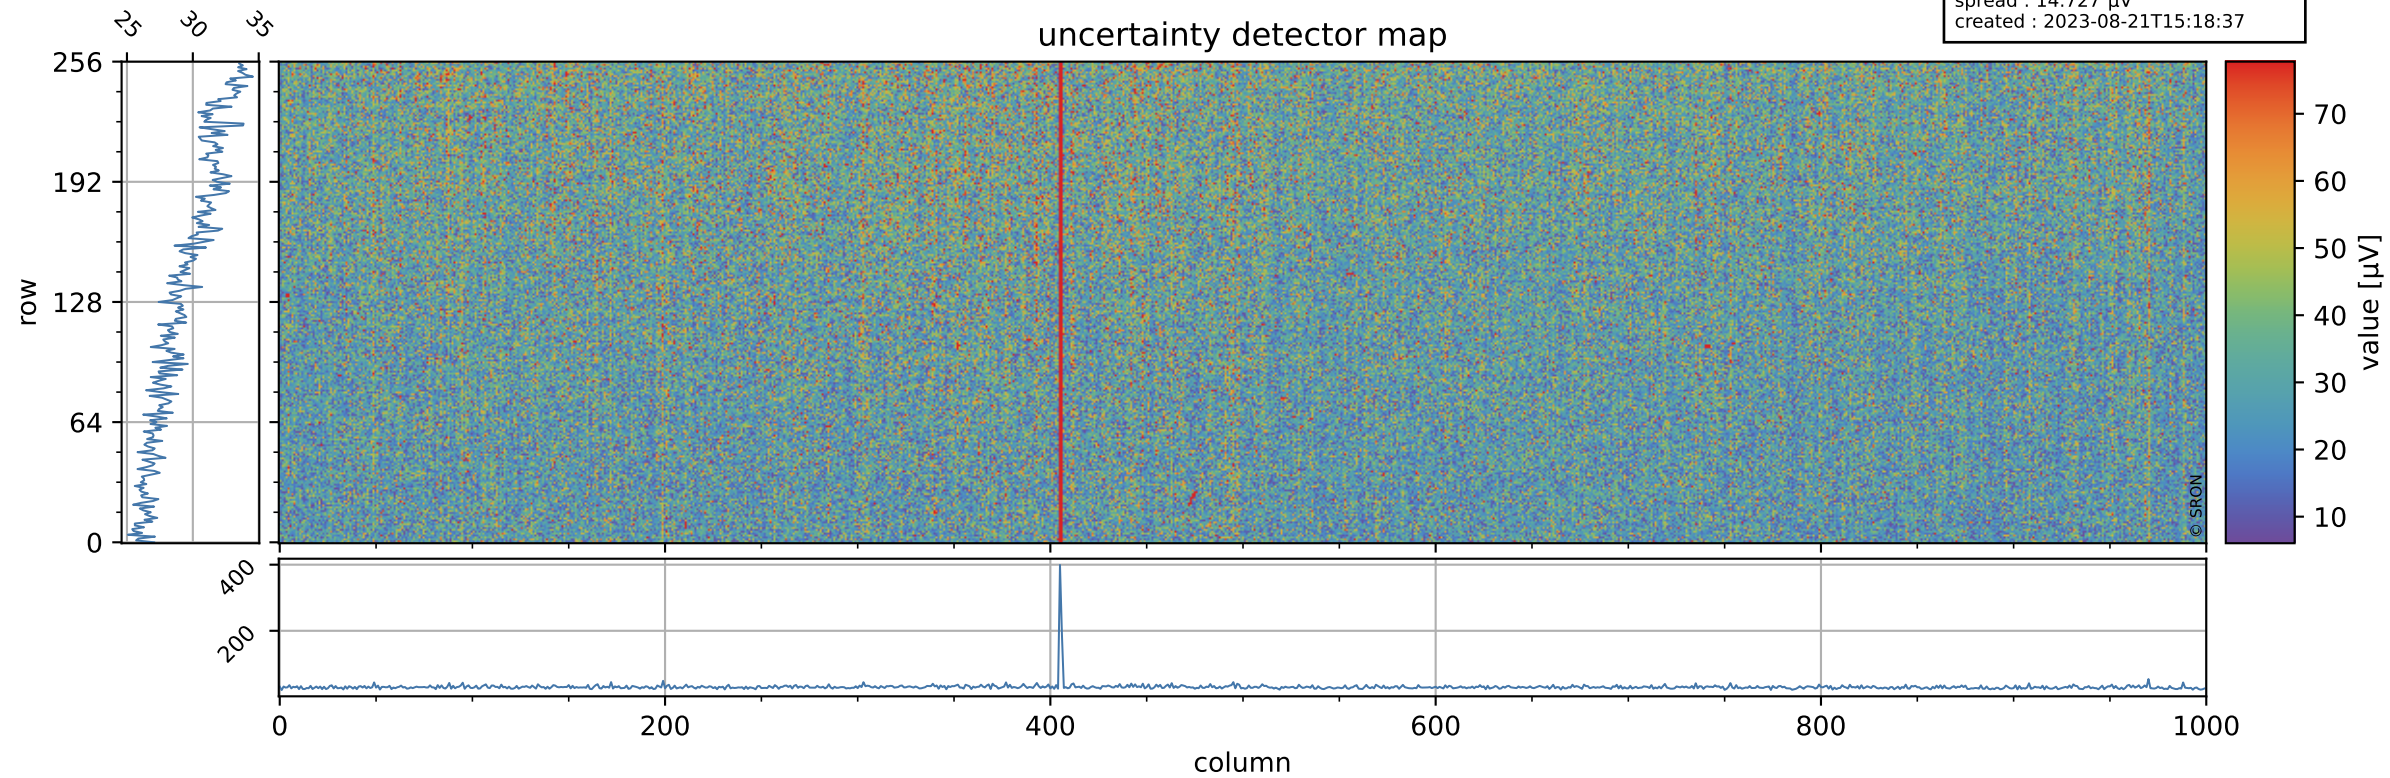

# Tropomi SWIR offset (official)

orbits : 20 in [24292, 24337]  
coverage : 2022-06-21 / 2022-06-24  
median : 0.52594 V  
spread : 0.035904 V  
created : 2023-08-21T15:18:36

## value detector map

# Tropomi SWIR offset (official)

orbits : 20 in [24292, 24337]  
coverage : 2022-06-21 / 2022-06-24  
median : 29.567  $\mu\text{V}$   
spread : 14.727  $\mu\text{V}$   
created : 2023-08-21T15:18:37

# Tropomi SWIR offset (official) ground-tracks of Sentinel-5P

orbits : 20 in [24292, 24337]  
coverage : 2022-06-21 / 2022-06-24  
created : 2023-08-21T15:18:38