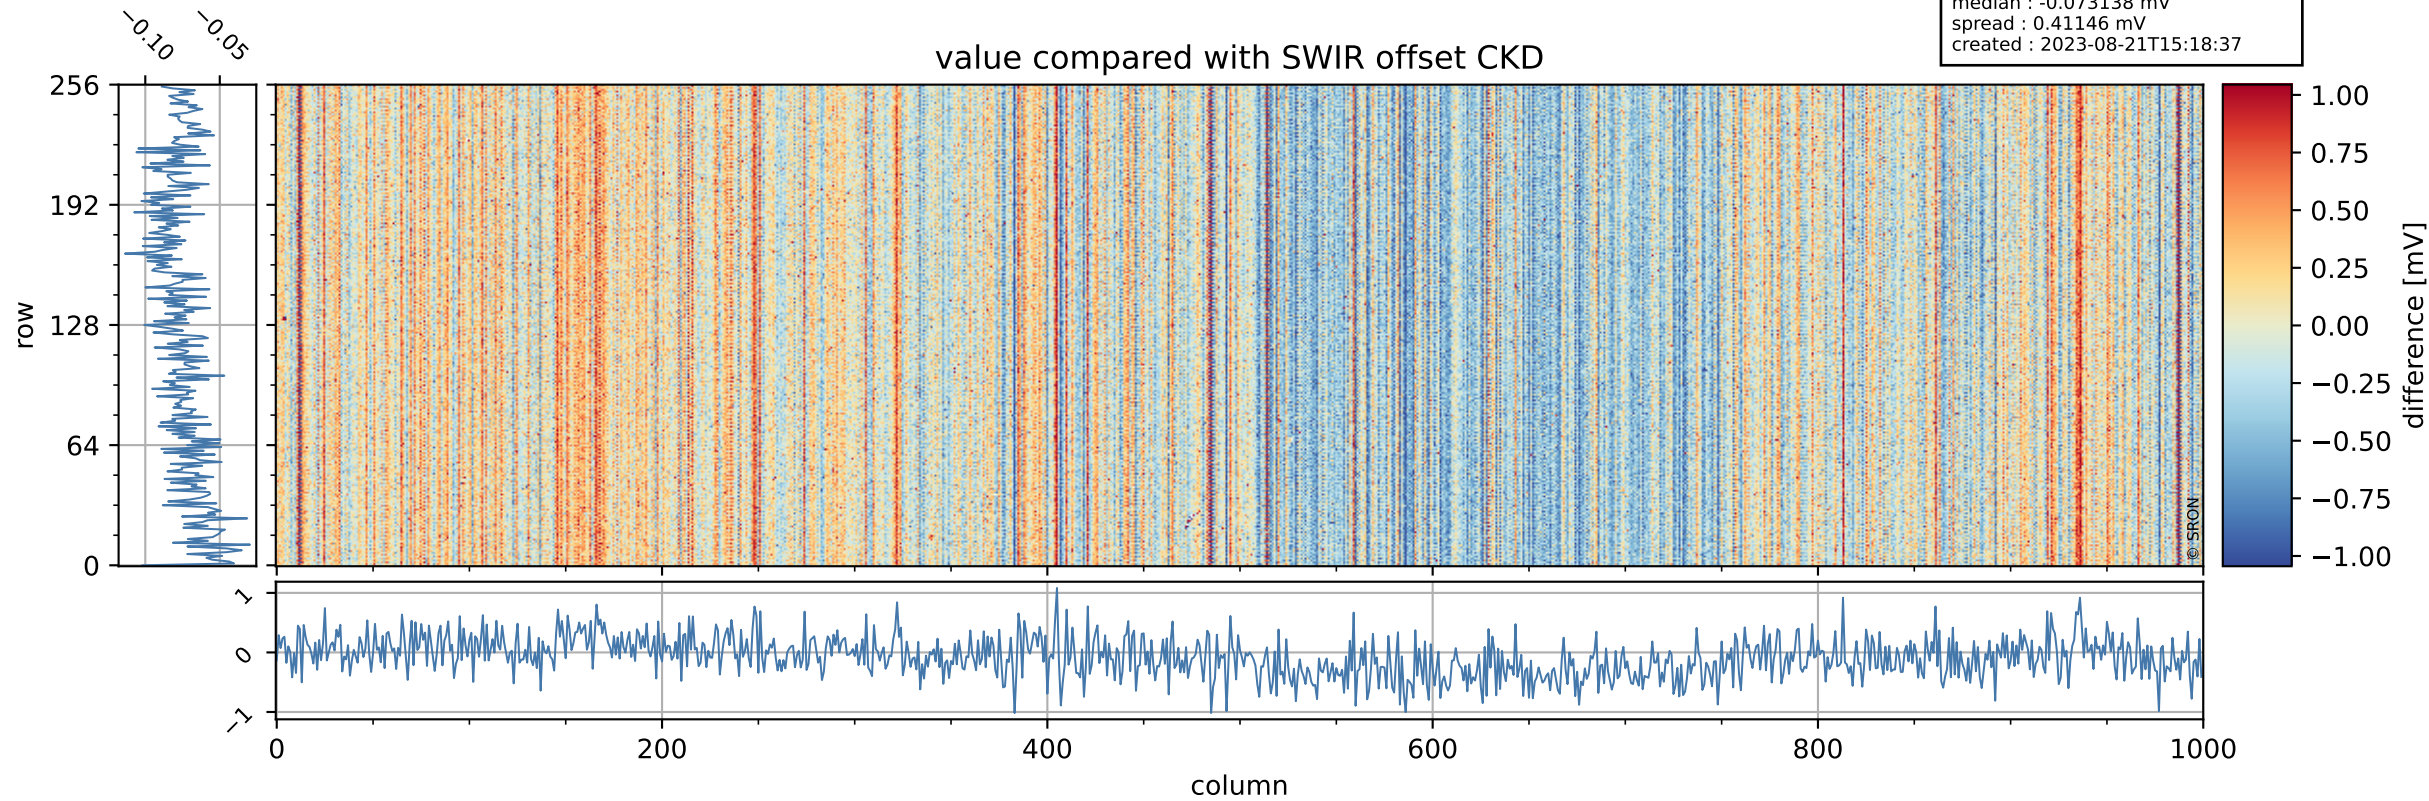

## value detector map

# Tropomi SWIR offset (official)

orbits : 20 in [24292, 24337]  
coverage : 2022-06-21 / 2022-06-24  
median : 29.567  $\mu\text{V}$   
spread : 14.727  $\mu\text{V}$   
created : 2023-08-21T15:18:37

# Tropomi SWIR offset (official)

orbits : 20 in [24292, 24337]  
coverage : 2022-06-21 / 2022-06-24  
median : -0.073138 mV  
spread : 0.41146 mV  
created : 2023-08-21T15:18:37

value compared with SWIR offset CKD

# Tropomi SWIR offset (official) ground-tracks of Sentinel-5P

orbits : 20 in [24292, 24337]  
coverage : 2022-06-21 / 2022-06-24  
created : 2023-08-21T15:18:38