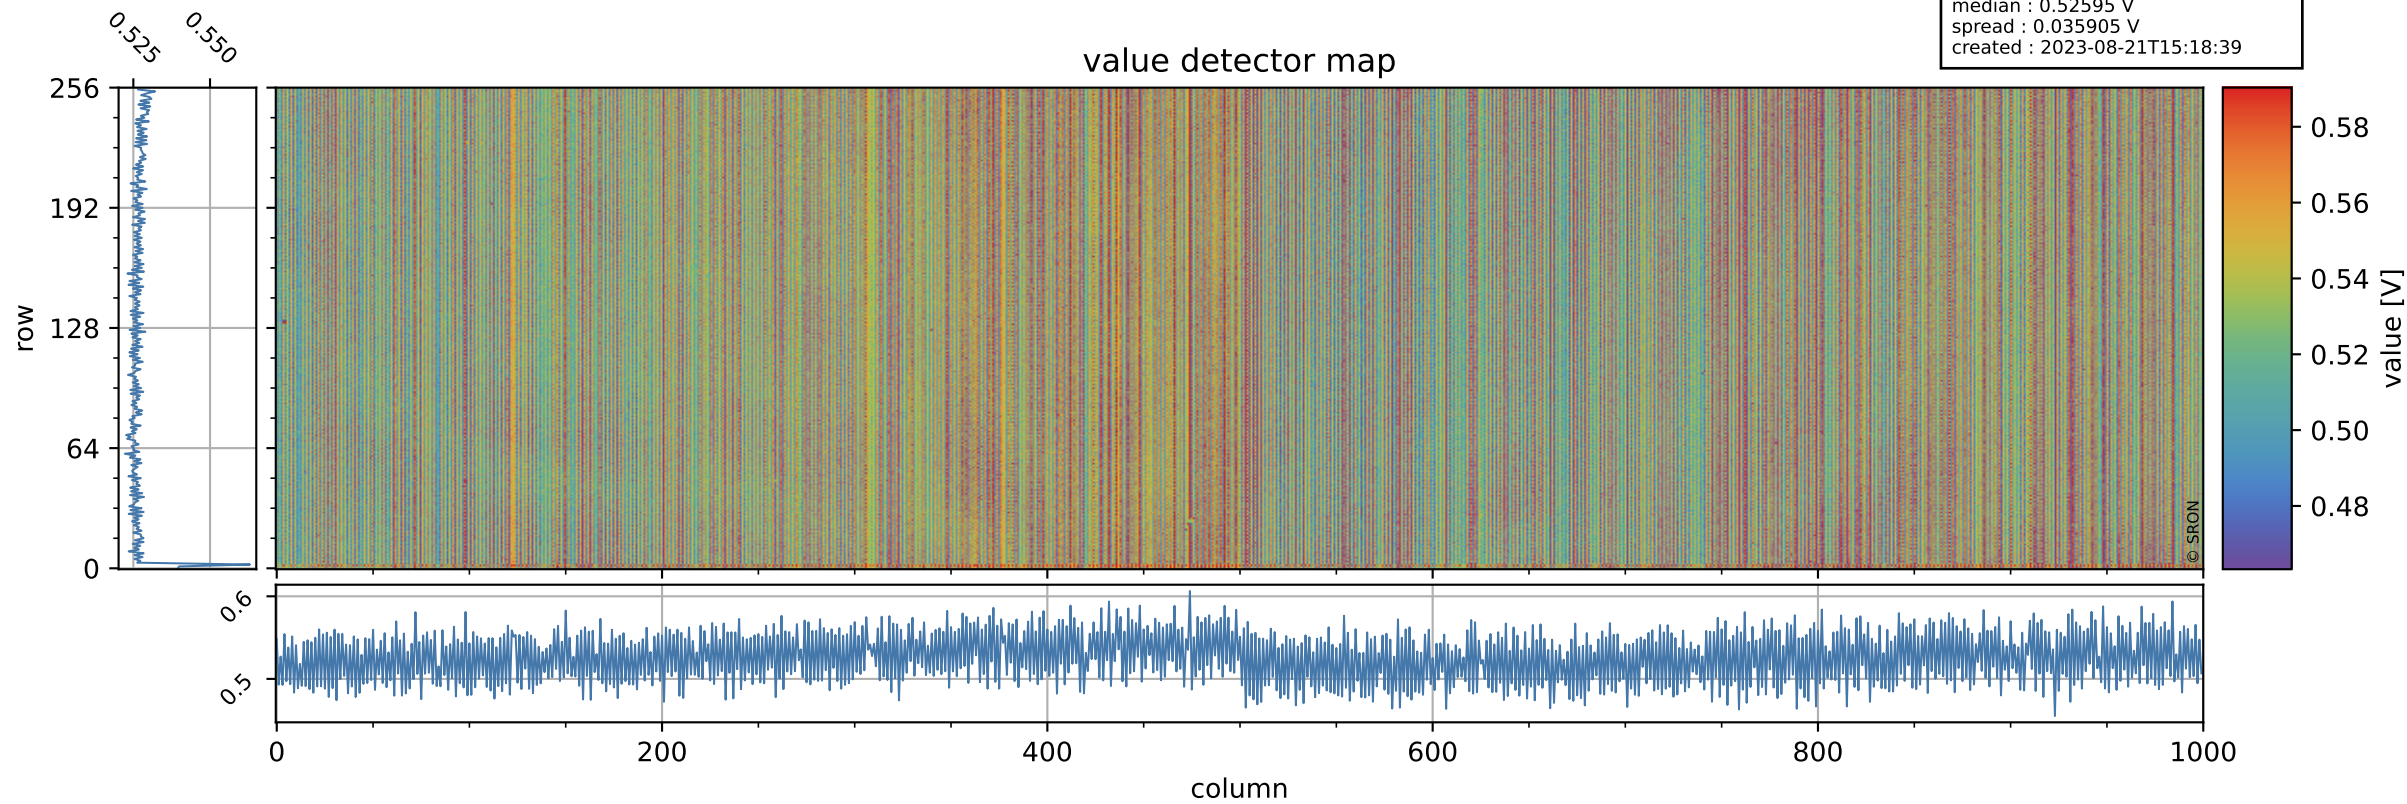

# Tropomi SWIR offset (official)

orbits : 19 in [24307, 24352]  
coverage : 2022-06-22 / 2022-06-25  
median : 0.52595 V  
spread : 0.035905 V  
created : 2023-08-21T15:18:39

## value detector map

# Tropomi SWIR offset (official)

orbits : 19 in [24307, 24352]  
coverage : 2022-06-22 / 2022-06-25  
median : 30.307  $\mu\text{V}$   
spread : 15.071  $\mu\text{V}$   
created : 2023-08-21T15:18:39

# Tropomi SWIR offset (official) ground-tracks of Sentinel-5P

orbits : 19 in [24307, 24352]  
coverage : 2022-06-22 / 2022-06-25  
created : 2023-08-21T15:18:40