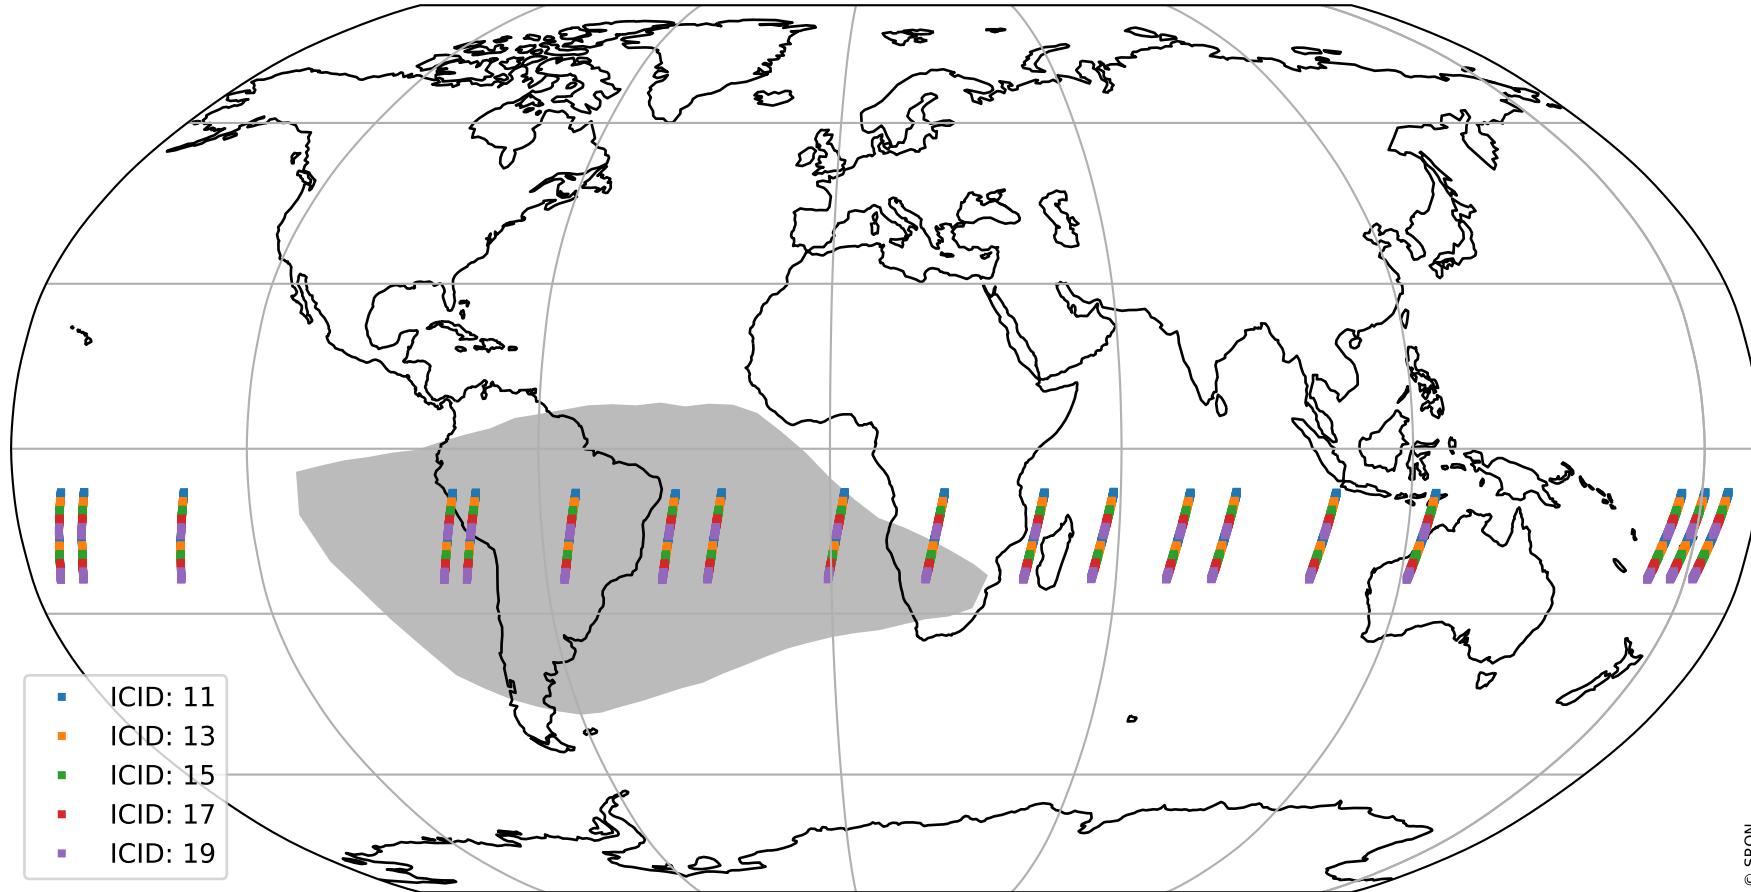

# Tropomi SWIR offset (official)

orbits : 19 in [24307, 24352]  
coverage : 2022-06-22 / 2022-06-25  
median : 30.307  $\mu\text{V}$   
spread : 15.071  $\mu\text{V}$   
created : 2023-08-21T15:18:39

# Tropomi SWIR offset (official)

orbits : 19 in [24307, 24352]  
coverage : 2022-06-22 / 2022-06-25  
median : -0.06672 mV  
spread : 0.41411 mV  
created : 2023-08-21T15:18:40

value compared with SWIR offset CKD

# Tropomi SWIR offset (official) ground-tracks of Sentinel-5P

orbits : 19 in [24307, 24352]  
coverage : 2022-06-22 / 2022-06-25  
created : 2023-08-21T15:18:40

# Tropomi SWIR offset (official)

orbits : [2827, 24352]  
coverage : 2018-04-30 / 2022-06-25  
created : 2023-08-21T15:18:41