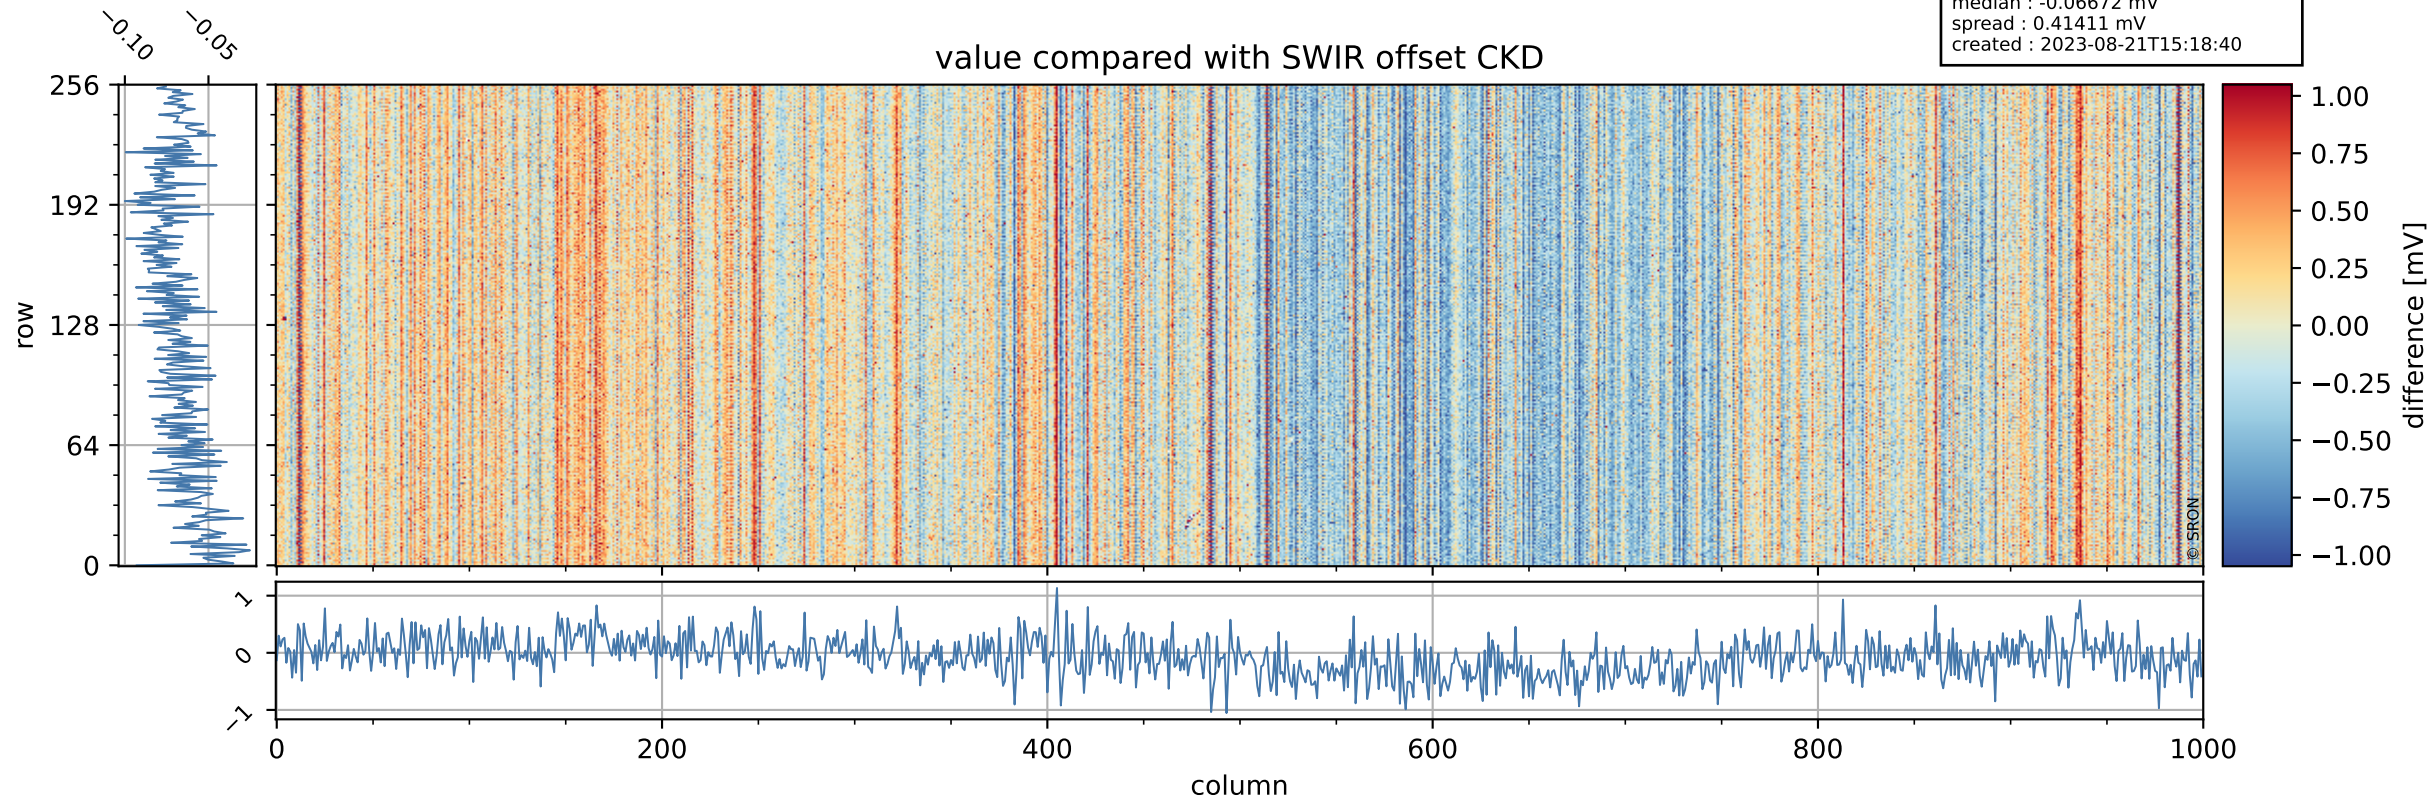

## value detector map

# Tropomi SWIR offset (official)

orbits : 19 in [24307, 24352]  
coverage : 2022-06-22 / 2022-06-25  
median : 30.307  $\mu\text{V}$   
spread : 15.071  $\mu\text{V}$   
created : 2023-08-21T15:18:39

# Tropomi SWIR offset (official)

orbits : 19 in [24307, 24352]  
coverage : 2022-06-22 / 2022-06-25  
median : -0.06672 mV  
spread : 0.41411 mV  
created : 2023-08-21T15:18:40

value compared with SWIR offset CKD

# Tropomi SWIR offset (official) ground-tracks of Sentinel-5P

orbits : 19 in [24307, 24352]  
coverage : 2022-06-22 / 2022-06-25  
created : 2023-08-21T15:18:40