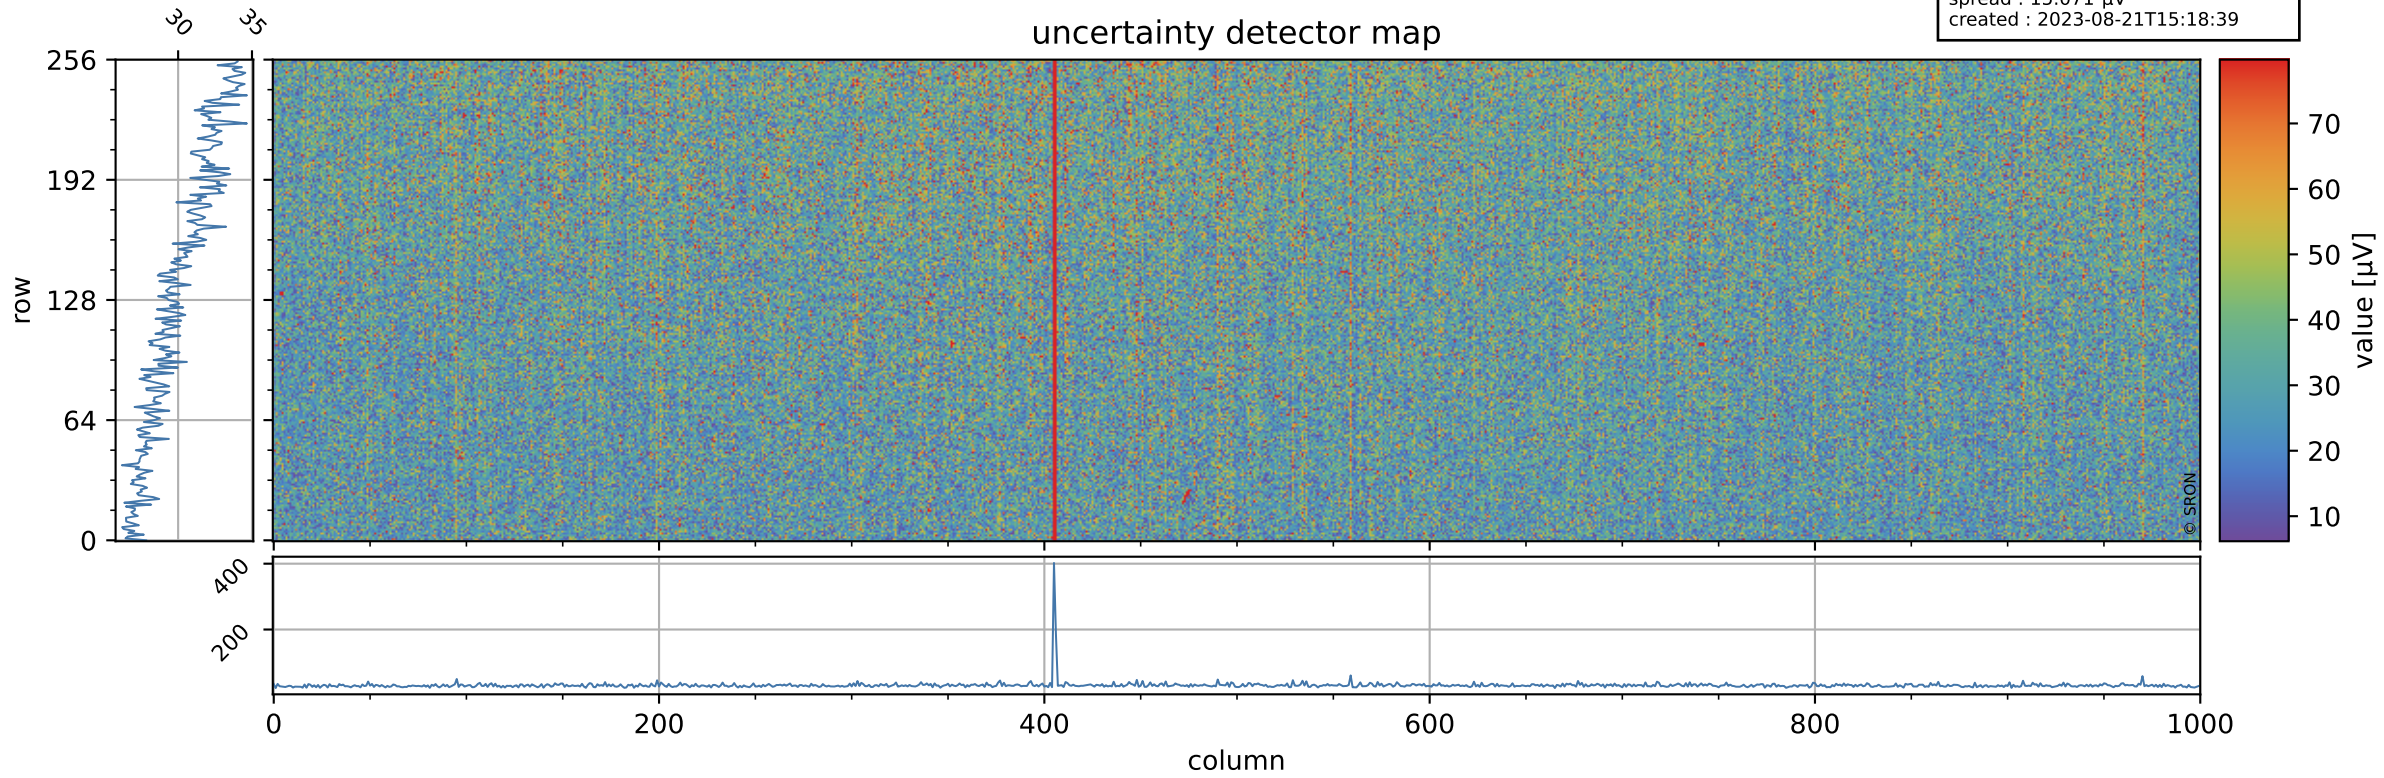

# Tropomi SWIR offset (official)

orbits : 19 in [24307, 24352]  
coverage : 2022-06-22 / 2022-06-25  
median : 0.52595 V  
spread : 0.035905 V  
created : 2023-08-21T15:18:39

## value detector map

# Tropomi SWIR offset (official)

orbits : 19 in [24307, 24352]  
coverage : 2022-06-22 / 2022-06-25  
median : 30.307  $\mu\text{V}$   
spread : 15.071  $\mu\text{V}$   
created : 2023-08-21T15:18:39

# Tropomi SWIR offset (official) ground-tracks of Sentinel-5P

orbits : 19 in [24307, 24352]  
coverage : 2022-06-22 / 2022-06-25  
created : 2023-08-21T15:18:40