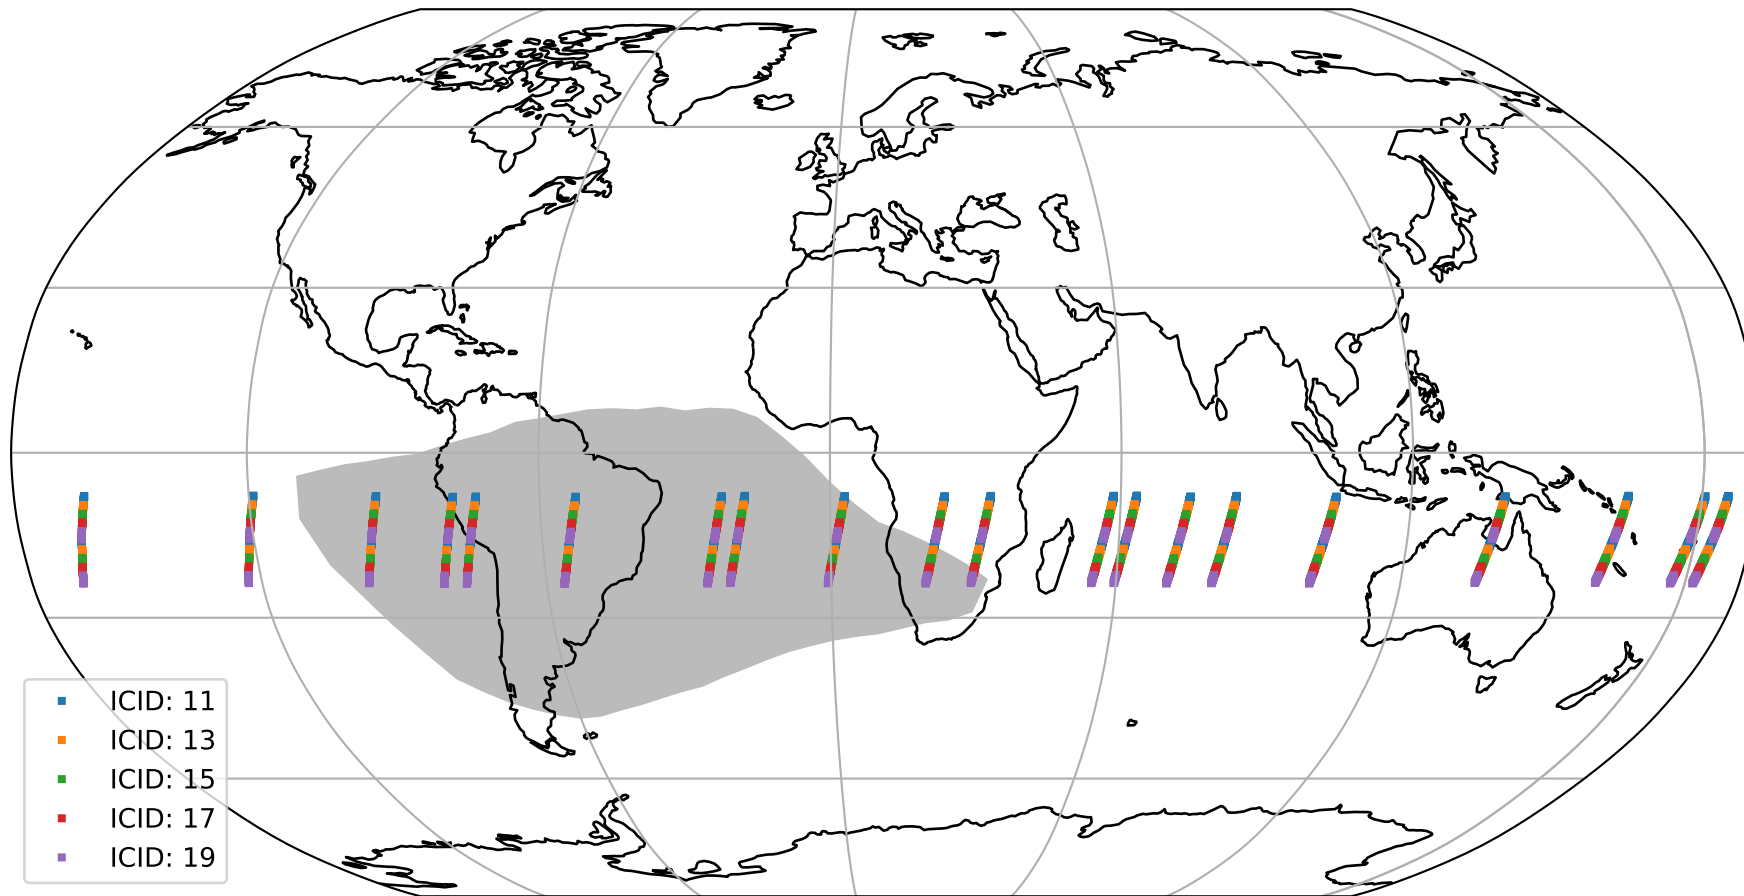

Tropomi SWIR offset (official)

orbits : 20 in [24322, 24367]
coverage : 2022-06-23 / 2022-06-26
median : 0.52595 V
spread : 0.035907 V
created : 2023-08-21T15:18:42

value detector map

Tropomi SWIR offset (official)

orbits : 20 in [24322, 24367]
coverage : 2022-06-23 / 2022-06-26
median : 30.199 μV
spread : 14.962 μV
created : 2023-08-21T15:18:43

Tropomi SWIR offset (official)

orbits : 20 in [24322, 24367]
coverage : 2022-06-23 / 2022-06-26
median : -0.064606 mV
spread : 0.41566 mV
created : 2023-08-21T15:18:43

value compared with SWIR offset CKD

Tropomi SWIR offset (official) ground-tracks of Sentinel-5P

orbits : 20 in [24322, 24367]
coverage : 2022-06-23 / 2022-06-26
created : 2023-08-21T15:18:43

Tropomi SWIR offset (official)

orbits : [2827, 24367]
coverage : 2018-04-30 / 2022-06-26
created : 2023-08-21T15:18:44

trend of detector median & temperatures