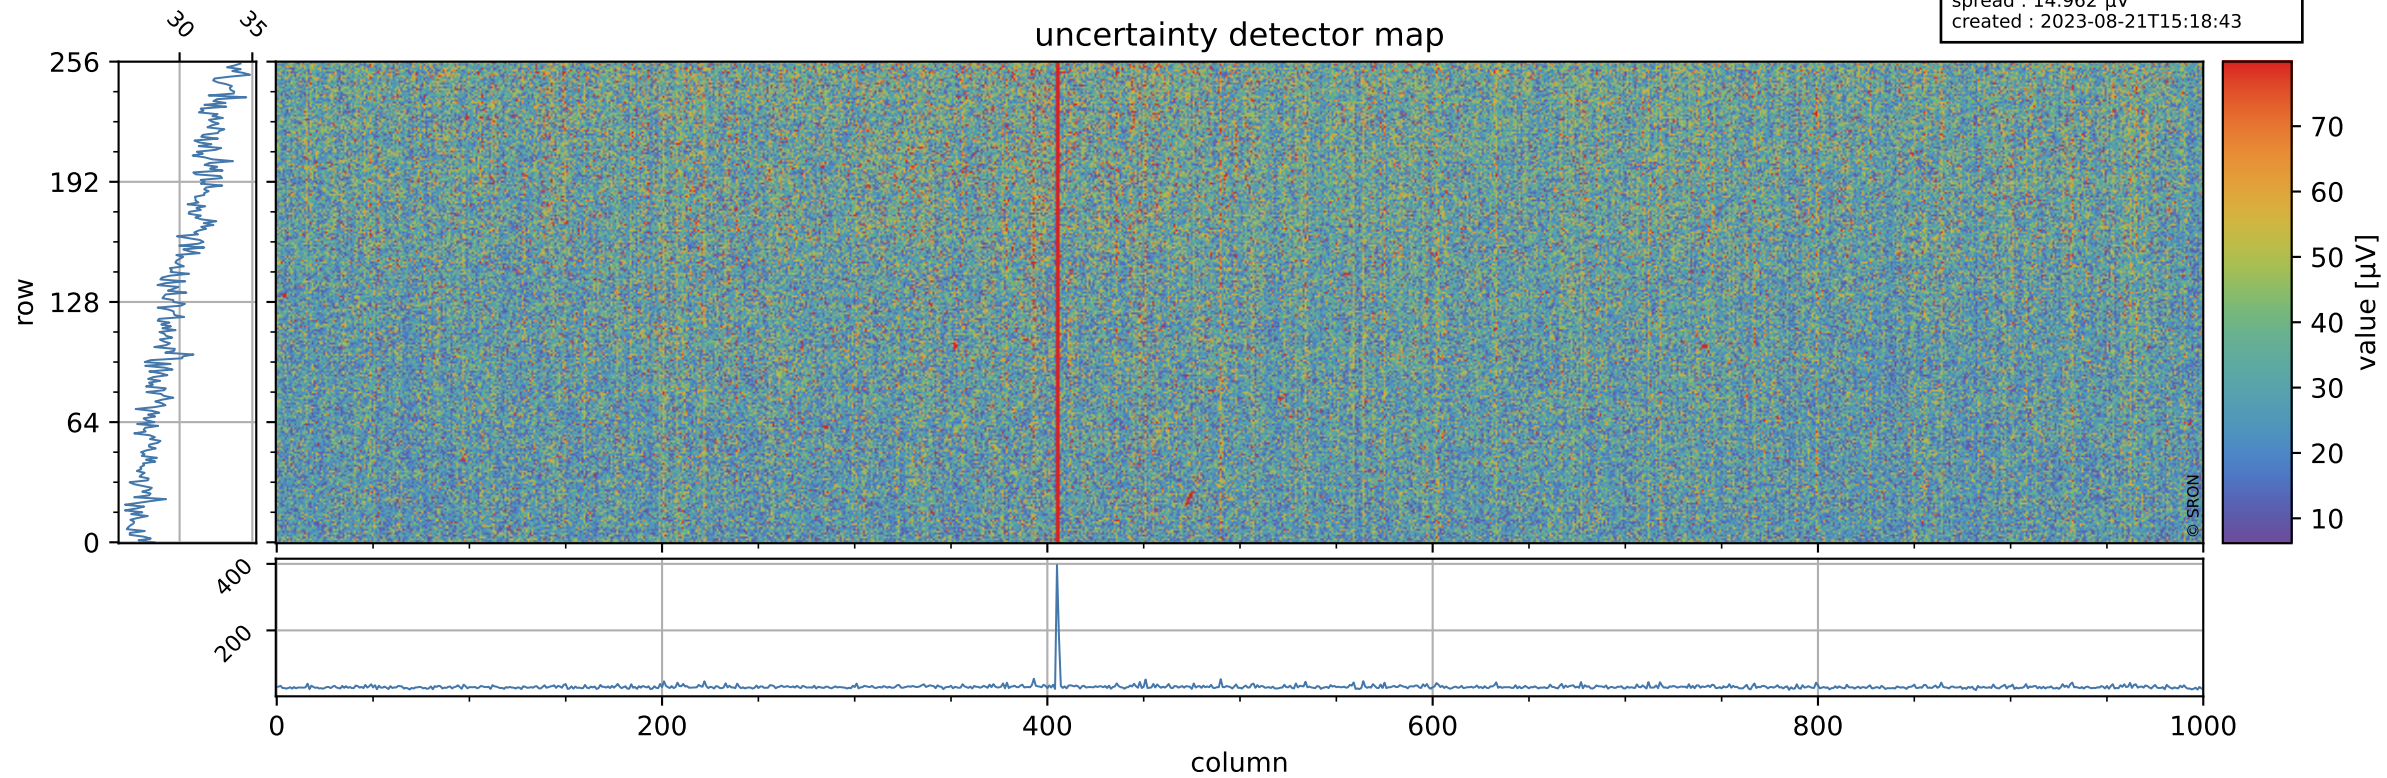

Tropomi SWIR offset (official)

orbits : 20 in [24322, 24367]
coverage : 2022-06-23 / 2022-06-26
median : 0.52595 V
spread : 0.035907 V
created : 2023-08-21T15:18:42

value detector map

Tropomi SWIR offset (official)

orbits : 20 in [24322, 24367]
coverage : 2022-06-23 / 2022-06-26
median : 30.199 μV
spread : 14.962 μV
created : 2023-08-21T15:18:43

Tropomi SWIR offset (official)

orbits : 20 in [24322, 24367]
coverage : 2022-06-23 / 2022-06-26
median : -0.064606 mV
spread : 0.41566 mV
created : 2023-08-21T15:18:43

value compared with SWIR offset CKD

Tropomi SWIR offset (official) ground-tracks of Sentinel-5P

orbits : 20 in [24322, 24367]
coverage : 2022-06-23 / 2022-06-26
created : 2023-08-21T15:18:43

Tropomi SWIR offset (official)

orbits : [2827, 24367]
coverage : 2018-04-30 / 2022-06-26
created : 2023-08-21T15:18:44

trend of detector median & temperatures