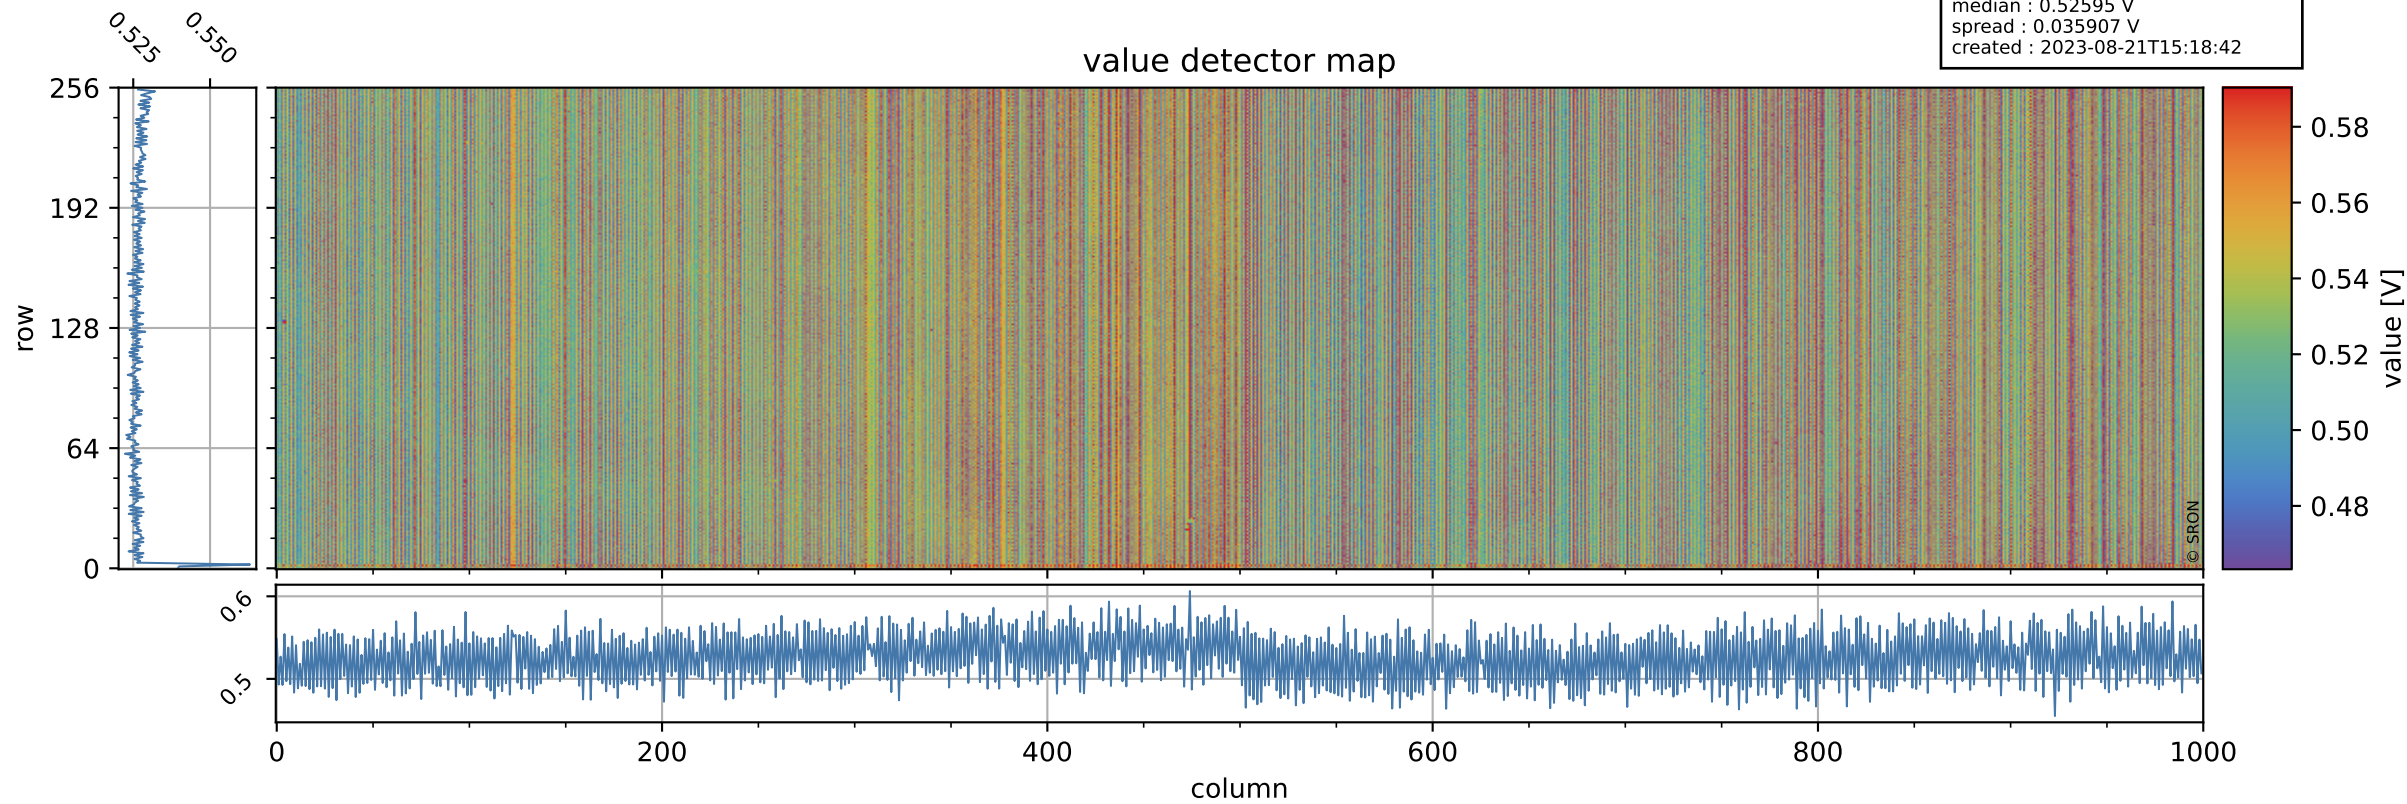

Tropomi SWIR offset (official)

orbits : 20 in [24322, 24367]
coverage : 2022-06-23 / 2022-06-26
median : 0.52595 V
spread : 0.035907 V
created : 2023-08-21T15:18:42

value detector map

Tropomi SWIR offset (official)

orbits : 20 in [24322, 24367]
coverage : 2022-06-23 / 2022-06-26
median : 30.199 μV
spread : 14.962 μV
created : 2023-08-21T15:18:43

Tropomi SWIR offset (official)

orbits : 20 in [24322, 24367]
coverage : 2022-06-23 / 2022-06-26
median : -0.064606 mV
spread : 0.41566 mV
created : 2023-08-21T15:18:43

value compared with SWIR offset CKD

Tropomi SWIR offset (official) ground-tracks of Sentinel-5P

orbits : 20 in [24322, 24367]
coverage : 2022-06-23 / 2022-06-26
created : 2023-08-21T15:18:43

Tropomi SWIR offset (official)

orbits : [2827, 24367]
coverage : 2018-04-30 / 2022-06-26
created : 2023-08-21T15:18:44

trend of detector median & temperatures