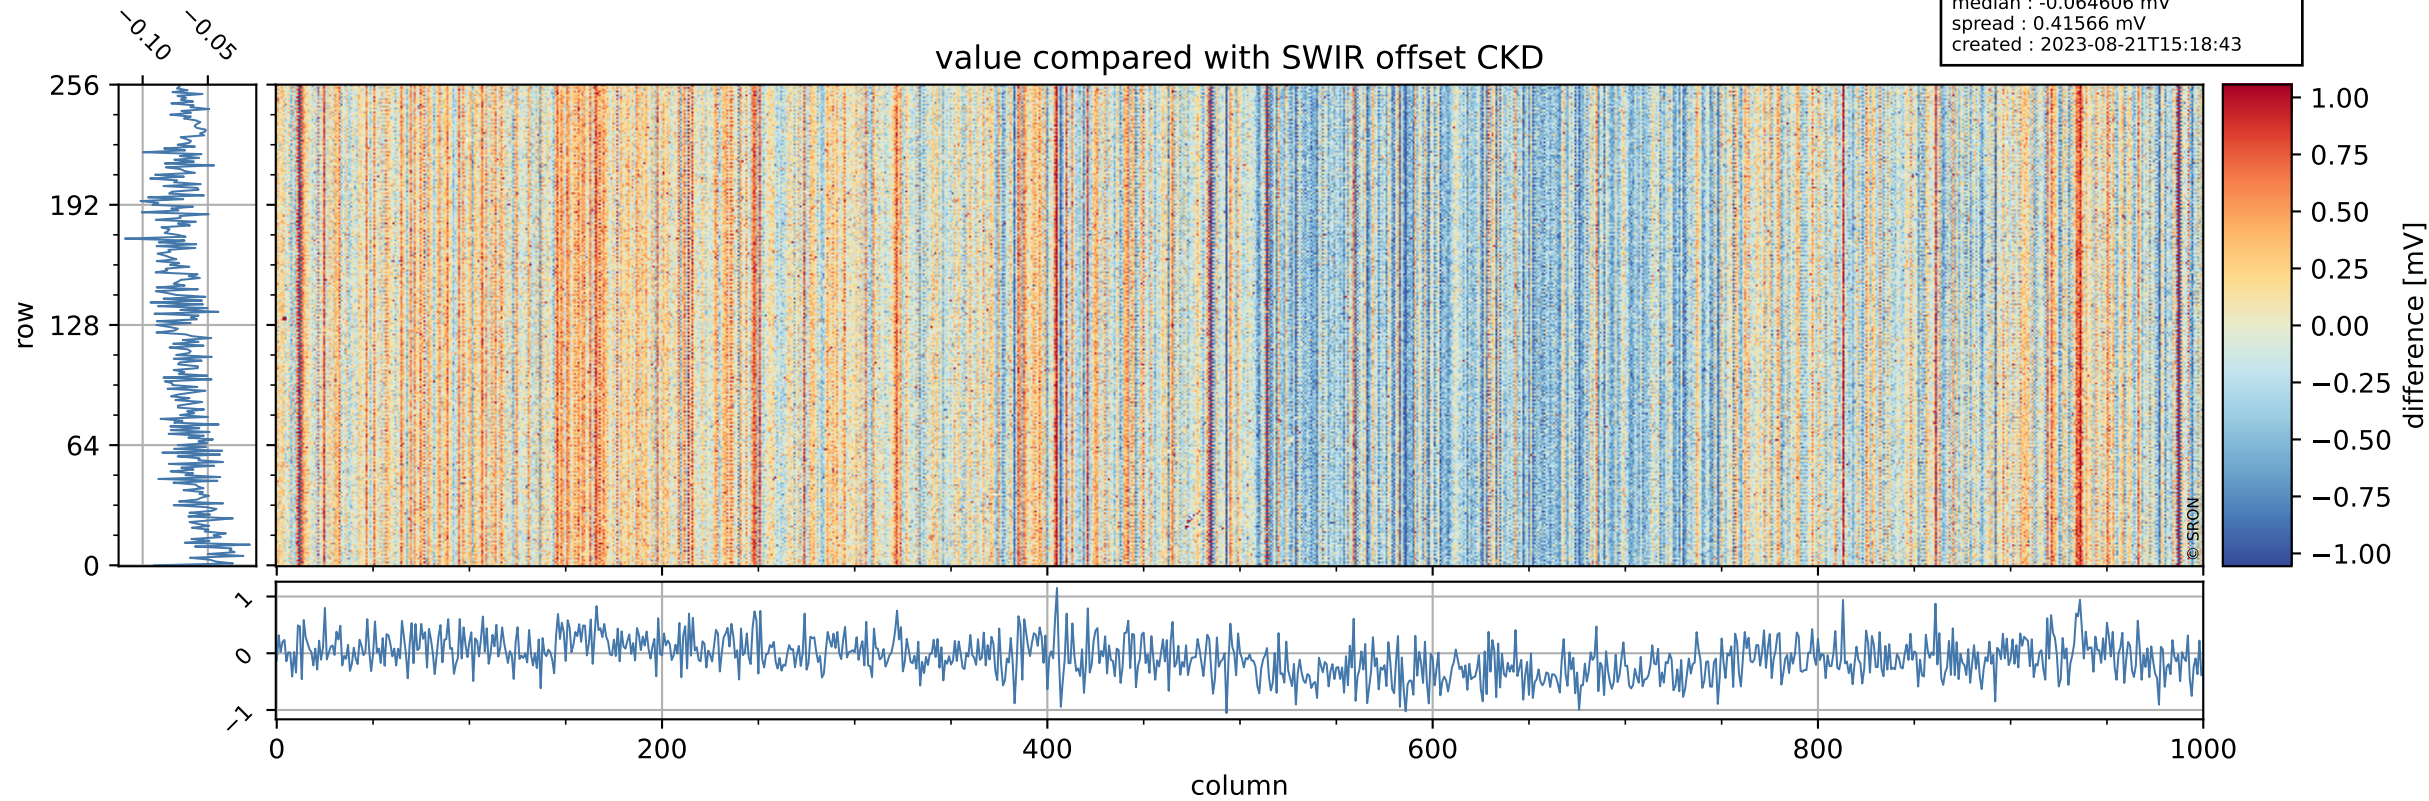

Tropomi SWIR offset (official)

orbits : 20 in [24322, 24367]
coverage : 2022-06-23 / 2022-06-26
median : 0.52595 V
spread : 0.035907 V
created : 2023-08-21T15:18:42

value detector map

Tropomi SWIR offset (official)

orbits : 20 in [24322, 24367]
coverage : 2022-06-23 / 2022-06-26
median : 30.199 μV
spread : 14.962 μV
created : 2023-08-21T15:18:43

Tropomi SWIR offset (official)

orbits : 20 in [24322, 24367]
coverage : 2022-06-23 / 2022-06-26
median : -0.064606 mV
spread : 0.41566 mV
created : 2023-08-21T15:18:43

value compared with SWIR offset CKD

Tropomi SWIR offset (official) ground-tracks of Sentinel-5P

orbits : 20 in [24322, 24367]
coverage : 2022-06-23 / 2022-06-26
created : 2023-08-21T15:18:43

Tropomi SWIR offset (official)

orbits : [2827, 24367]
coverage : 2018-04-30 / 2022-06-26
created : 2023-08-21T15:18:44

trend of detector median & temperatures