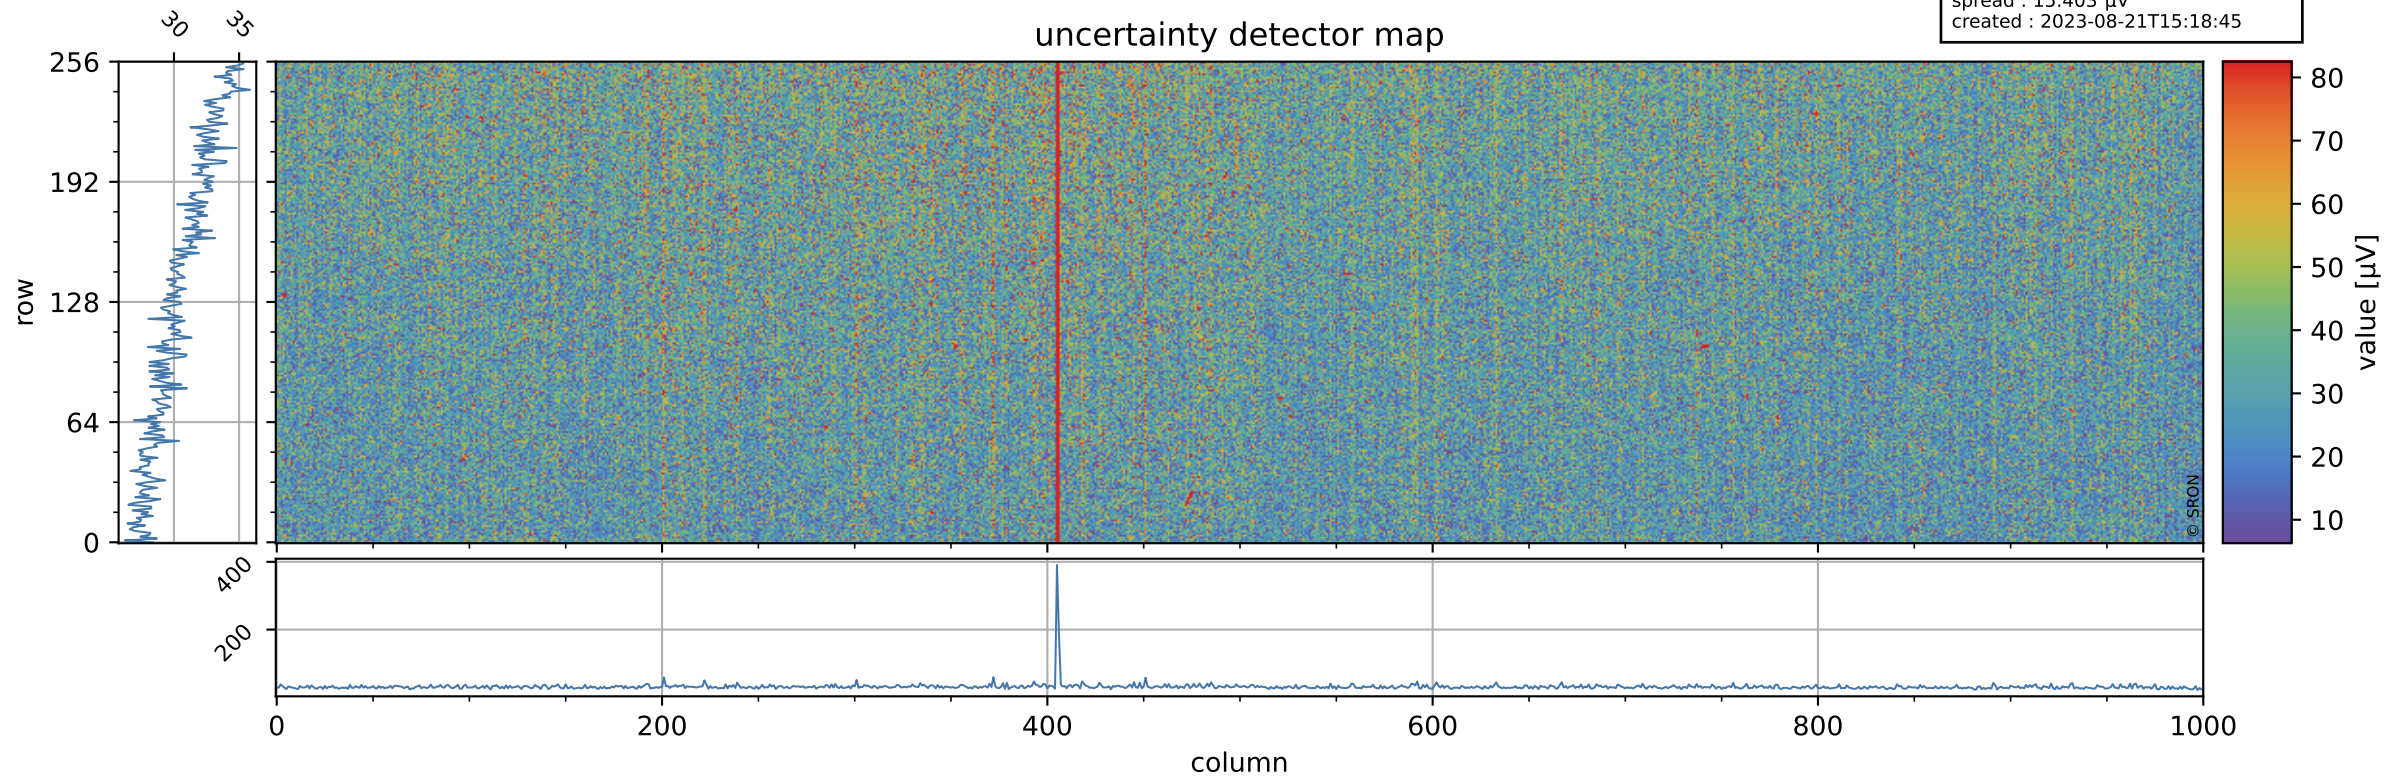

# Tropomi SWIR offset (official)

orbits : 19 in [24337, 24382]  
coverage : 2022-06-24 / 2022-06-28  
median : 0.52595 V  
spread : 0.035909 V  
created : 2023-08-21T15:18:45

## value detector map

# Tropomi SWIR offset (official)

orbits : 19 in [24337, 24382]  
coverage : 2022-06-24 / 2022-06-28  
median : 30.769  $\mu\text{V}$   
spread : 15.403  $\mu\text{V}$   
created : 2023-08-21T15:18:45

# Tropomi SWIR offset (official) ground-tracks of Sentinel-5P

orbits : 19 in [24337, 24382]  
coverage : 2022-06-24 / 2022-06-28  
created : 2023-08-21T15:18:46