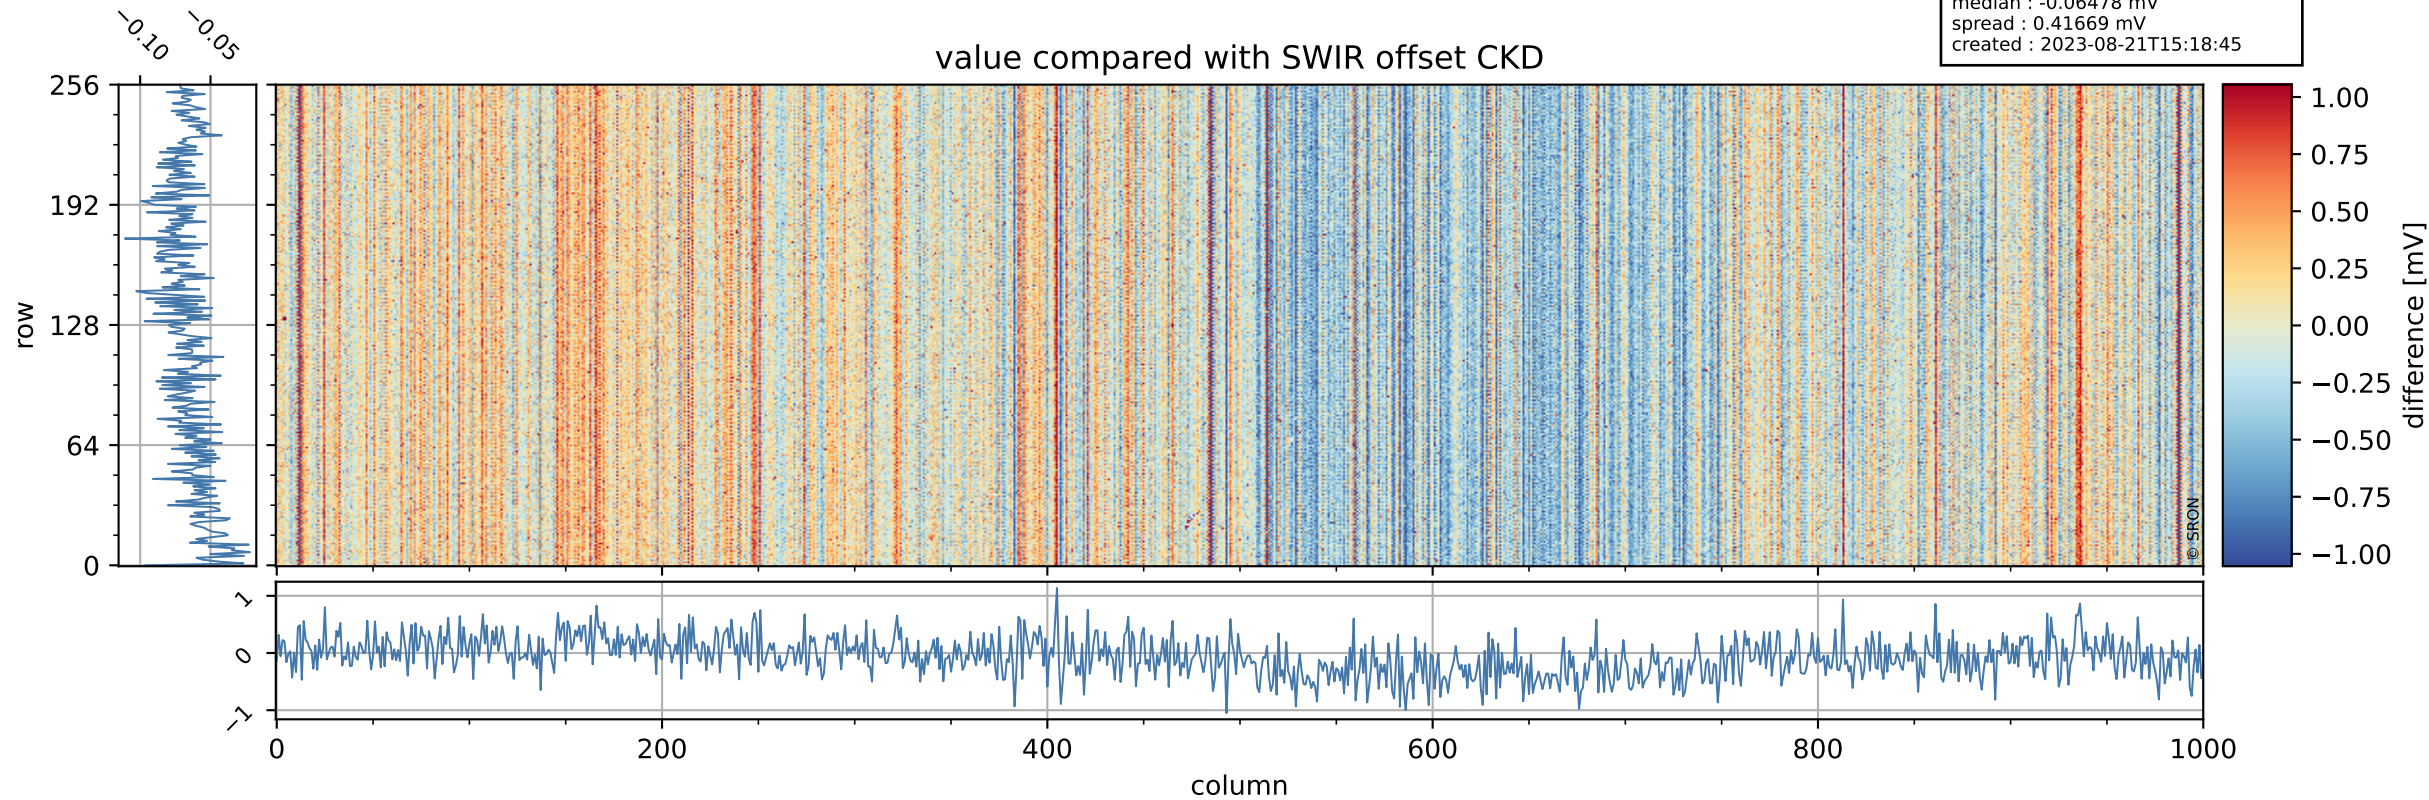

## value detector map

# Tropomi SWIR offset (official)

orbits : 19 in [24337, 24382]  
coverage : 2022-06-24 / 2022-06-28  
median : 30.769  $\mu\text{V}$   
spread : 15.403  $\mu\text{V}$   
created : 2023-08-21T15:18:45

# Tropomi SWIR offset (official)

orbits : 19 in [24337, 24382]  
coverage : 2022-06-24 / 2022-06-28  
median : -0.06478 mV  
spread : 0.41669 mV  
created : 2023-08-21T15:18:45

value compared with SWIR offset CKD

# Tropomi SWIR offset (official) ground-tracks of Sentinel-5P

orbits : 19 in [24337, 24382]  
coverage : 2022-06-24 / 2022-06-28  
created : 2023-08-21T15:18:46