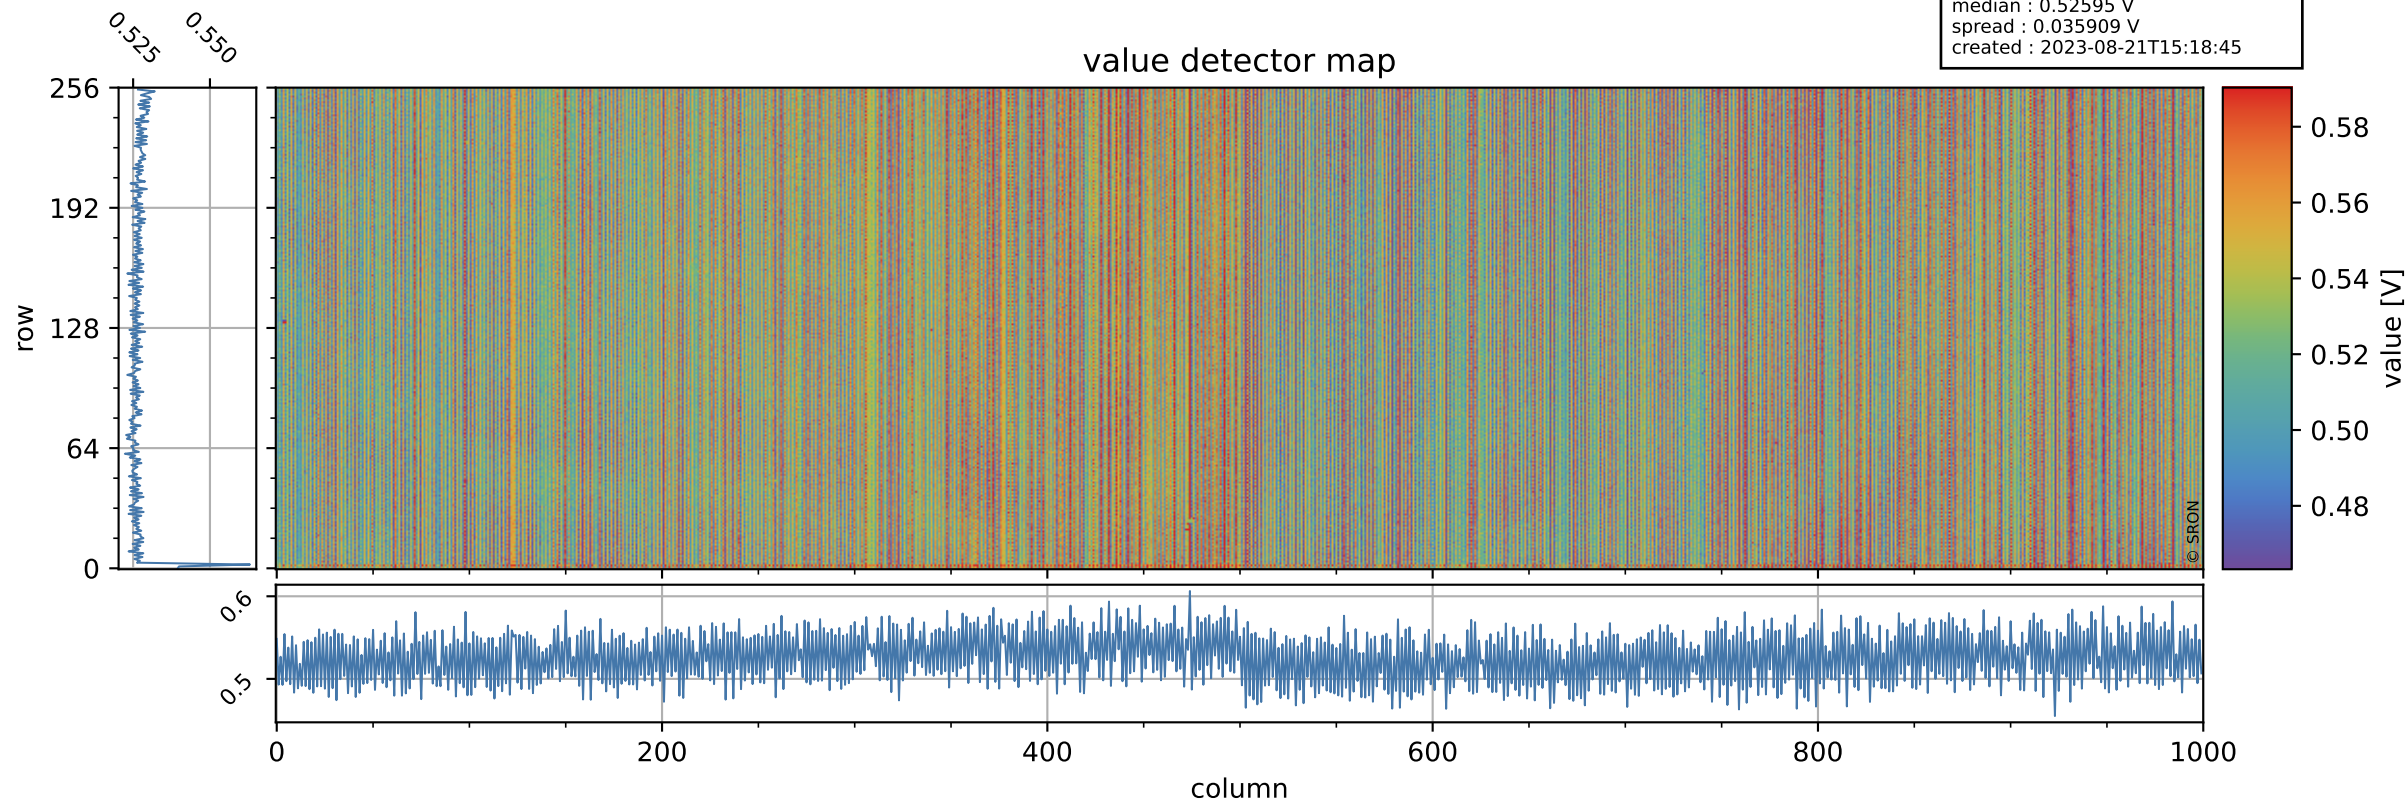

# Tropomi SWIR offset (official)

orbits : 19 in [24337, 24382]  
coverage : 2022-06-24 / 2022-06-28  
median : 0.52595 V  
spread : 0.035909 V  
created : 2023-08-21T15:18:45

## value detector map

# Tropomi SWIR offset (official)

orbits : 19 in [24337, 24382]  
coverage : 2022-06-24 / 2022-06-28  
median : 30.769  $\mu\text{V}$   
spread : 15.403  $\mu\text{V}$   
created : 2023-08-21T15:18:45

# Tropomi SWIR offset (official) ground-tracks of Sentinel-5P

orbits : 19 in [24337, 24382]  
coverage : 2022-06-24 / 2022-06-28  
created : 2023-08-21T15:18:46