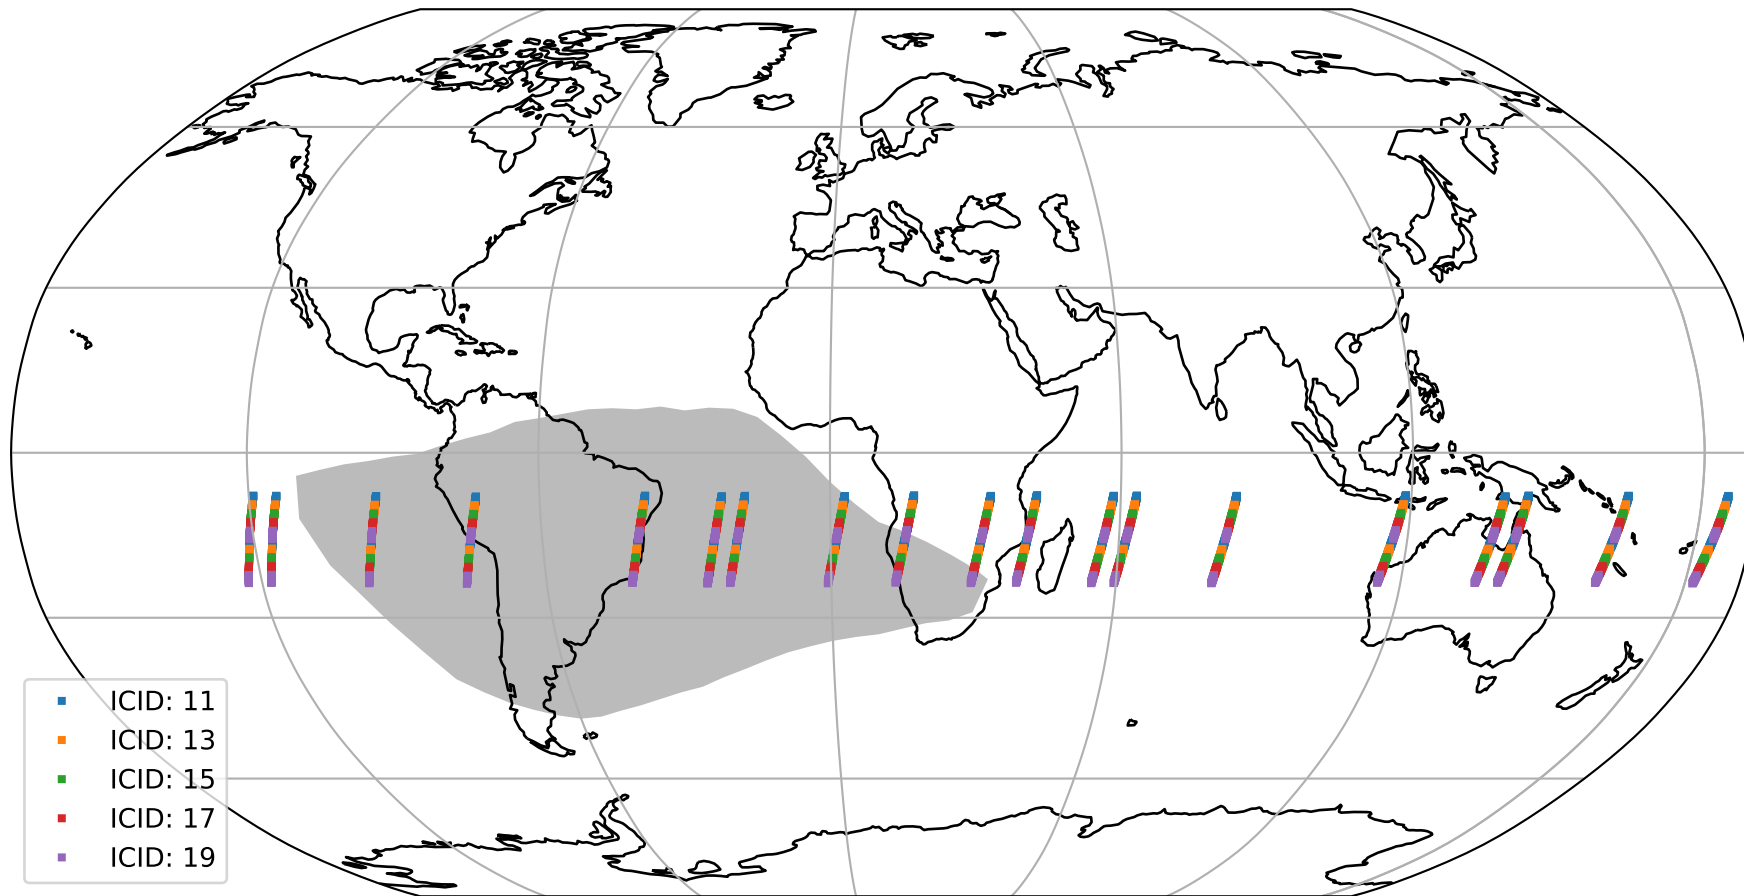

# Tropomi SWIR offset (official)

orbits : 19 in [24337, 24382]  
coverage : 2022-06-24 / 2022-06-28  
median : 30.769  $\mu\text{V}$   
spread : 15.403  $\mu\text{V}$   
created : 2023-08-21T15:18:45

# Tropomi SWIR offset (official)

orbits : 19 in [24337, 24382]  
coverage : 2022-06-24 / 2022-06-28  
median : -0.06478 mV  
spread : 0.41669 mV  
created : 2023-08-21T15:18:45

value compared with SWIR offset CKD

# Tropomi SWIR offset (official) ground-tracks of Sentinel-5P

orbits : 19 in [24337, 24382]  
coverage : 2022-06-24 / 2022-06-28  
created : 2023-08-21T15:18:46

# Tropomi SWIR offset (official)

orbits : [2827, 24382]  
coverage : 2018-04-30 / 2022-06-28  
created : 2023-08-21T15:18:46