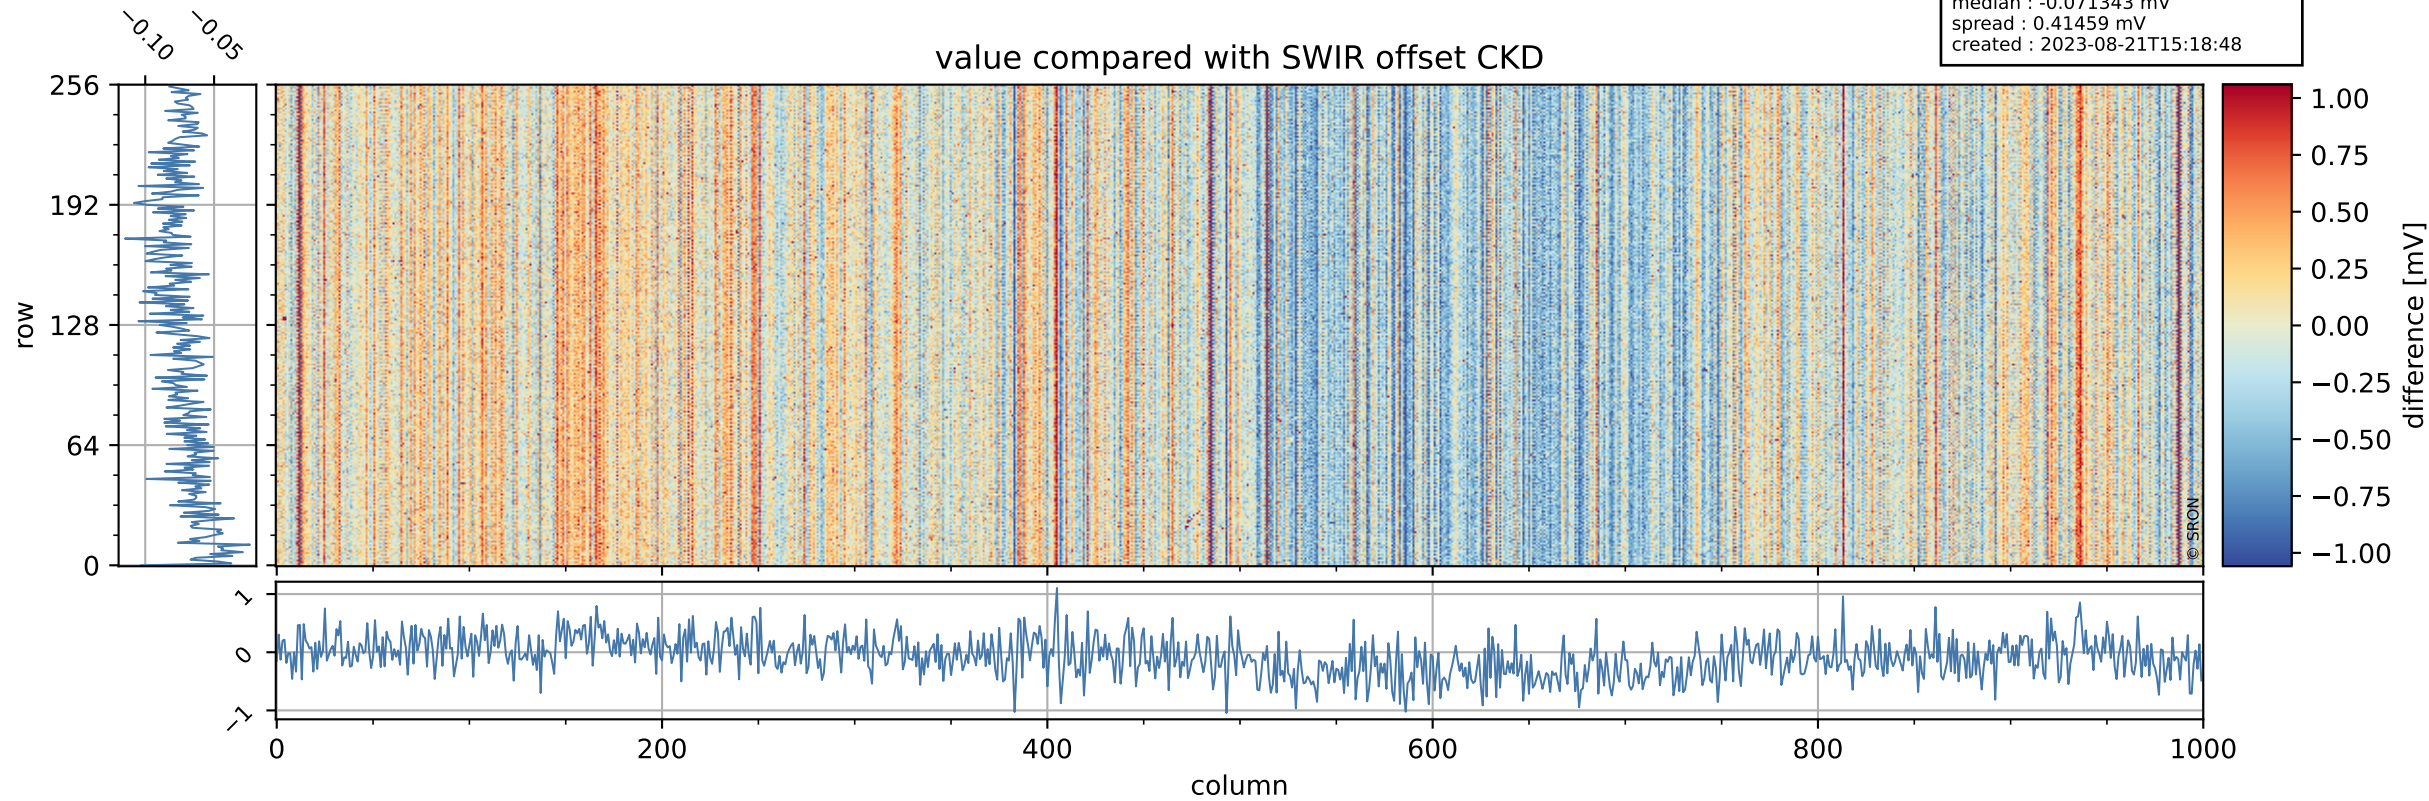

Tropomi SWIR offset (official)

orbits : 20 in [24352, 24397]
coverage : 2022-06-25 / 2022-06-29
median : 0.52594 V
spread : 0.035908 V
created : 2023-08-21T15:18:47

value detector map

Tropomi SWIR offset (official)

orbits : 20 in [24352, 24397]
coverage : 2022-06-25 / 2022-06-29
median : 30.471 μV
spread : 15.382 μV
created : 2023-08-21T15:18:48

Tropomi SWIR offset (official)

orbits : 20 in [24352, 24397]
coverage : 2022-06-25 / 2022-06-29
median : -0.071343 mV
spread : 0.41459 mV
created : 2023-08-21T15:18:48

value compared with SWIR offset CKD

Tropomi SWIR offset (official) ground-tracks of Sentinel-5P

orbits : 20 in [24352, 24397]
coverage : 2022-06-25 / 2022-06-29
created : 2023-08-21T15:18:49

Tropomi SWIR offset (official)

orbits : [2827, 24397]
coverage : 2018-04-30 / 2022-06-29
created : 2023-08-21T15:18:49

trend of detector median & temperatures