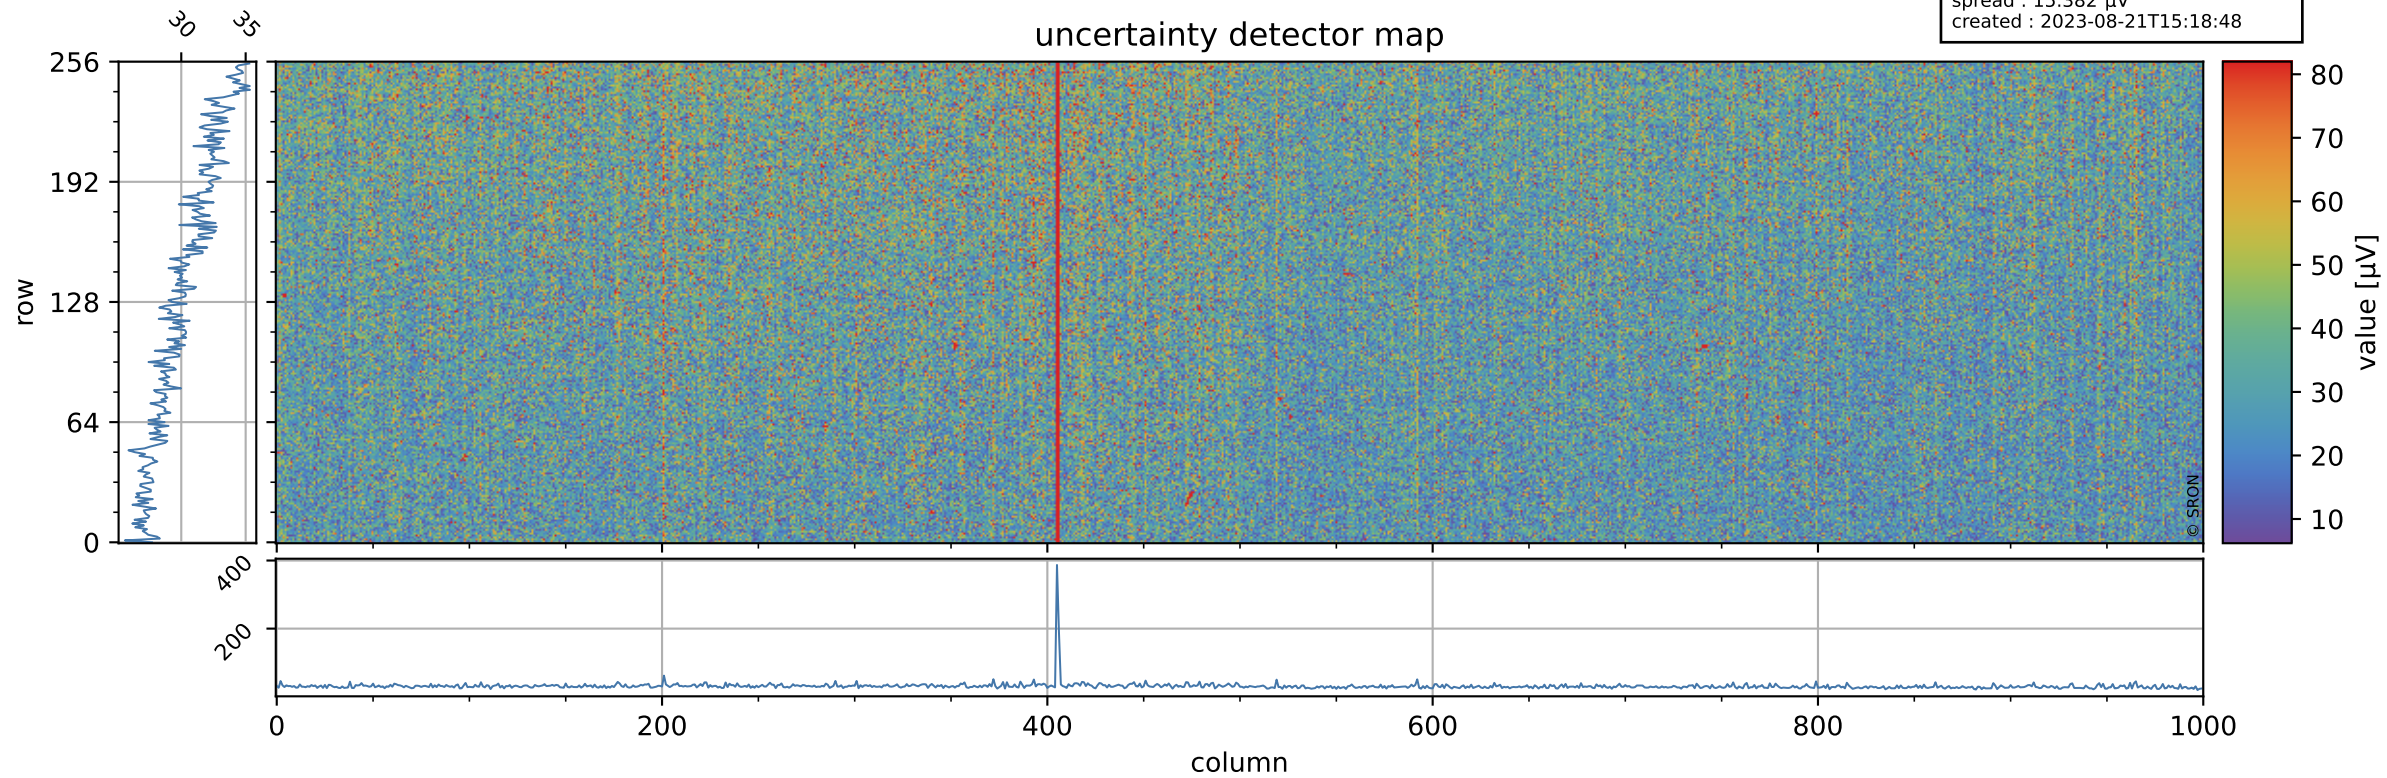

Tropomi SWIR offset (official)

orbits : 20 in [24352, 24397]
coverage : 2022-06-25 / 2022-06-29
median : 0.52594 V
spread : 0.035908 V
created : 2023-08-21T15:18:47

value detector map

Tropomi SWIR offset (official)

orbits : 20 in [24352, 24397]
coverage : 2022-06-25 / 2022-06-29
median : 30.471 μV
spread : 15.382 μV
created : 2023-08-21T15:18:48

Tropomi SWIR offset (official)

orbits : 20 in [24352, 24397]
coverage : 2022-06-25 / 2022-06-29
median : -0.071343 mV
spread : 0.41459 mV
created : 2023-08-21T15:18:48

value compared with SWIR offset CKD

Tropomi SWIR offset (official) ground-tracks of Sentinel-5P

orbits : 20 in [24352, 24397]
coverage : 2022-06-25 / 2022-06-29
created : 2023-08-21T15:18:49

Tropomi SWIR offset (official)

orbits : [2827, 24397]
coverage : 2018-04-30 / 2022-06-29
created : 2023-08-21T15:18:49

trend of detector median & temperatures