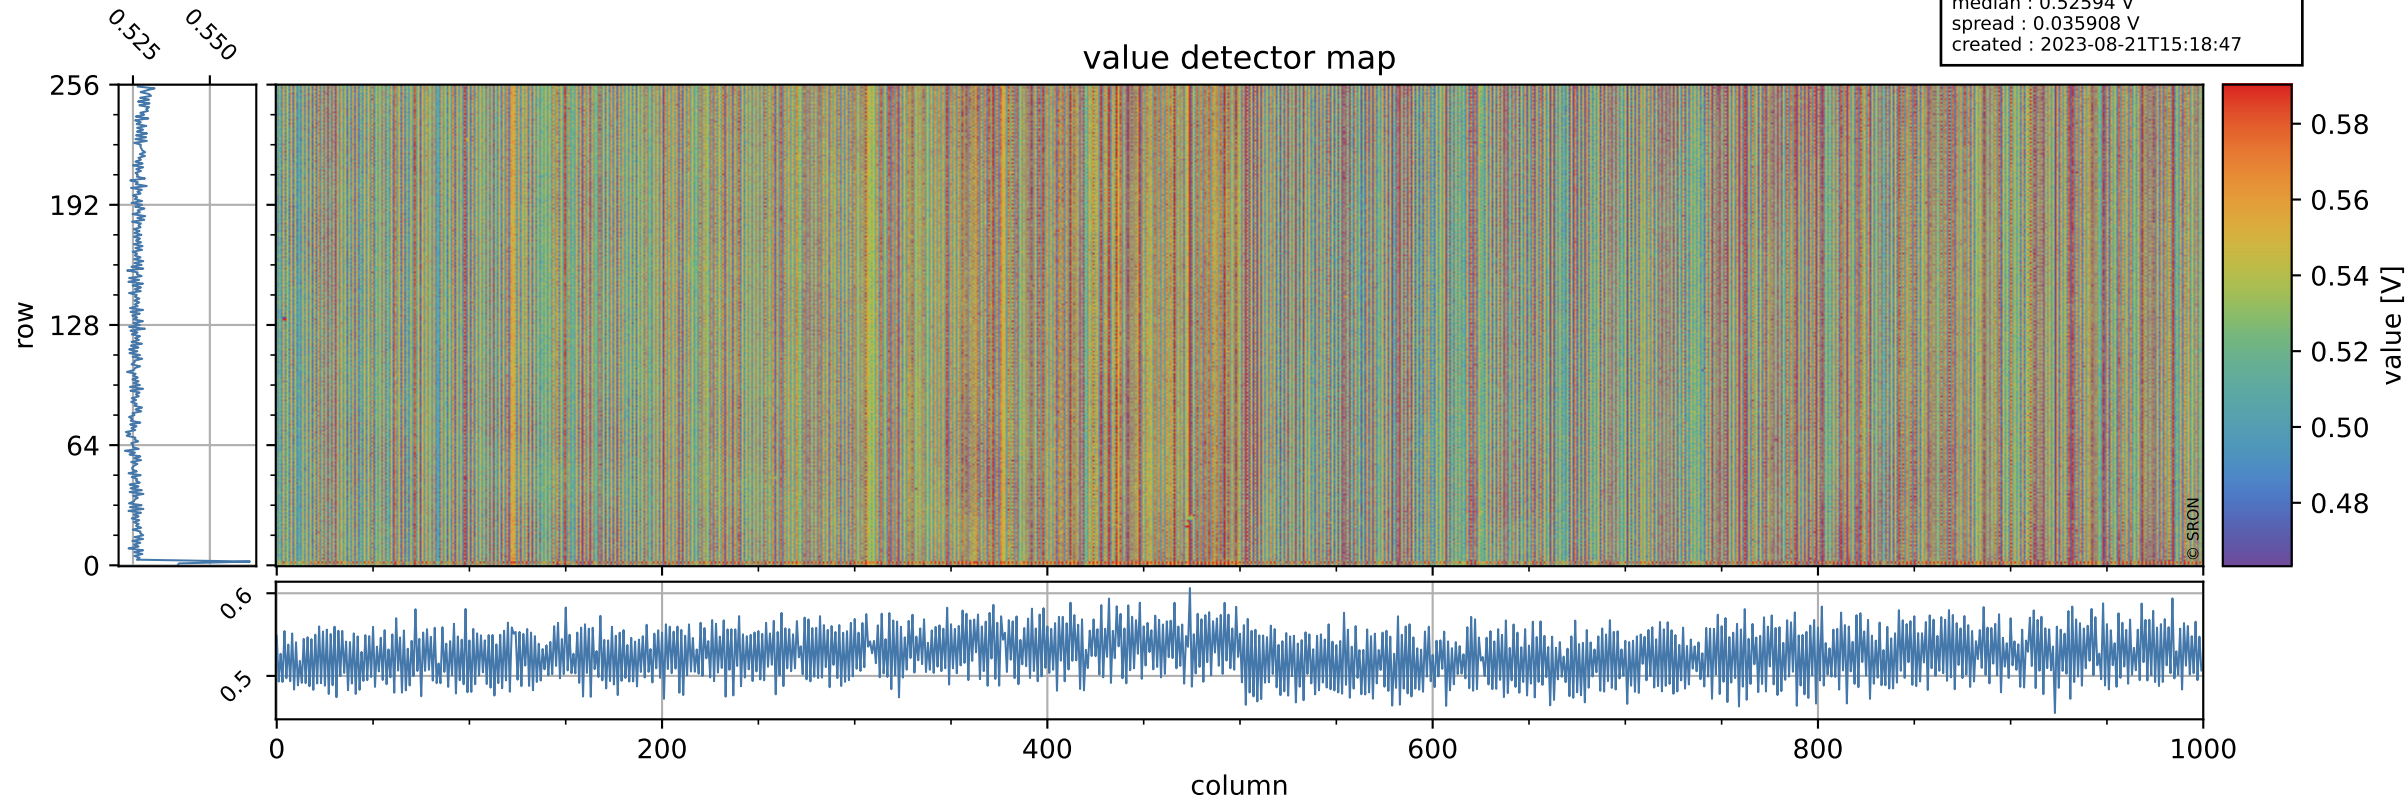

Tropomi SWIR offset (official)

orbits : 20 in [24352, 24397]
coverage : 2022-06-25 / 2022-06-29
median : 0.52594 V
spread : 0.035908 V
created : 2023-08-21T15:18:47

value detector map

Tropomi SWIR offset (official)

orbits : 20 in [24352, 24397]
coverage : 2022-06-25 / 2022-06-29
median : 30.471 μV
spread : 15.382 μV
created : 2023-08-21T15:18:48

Tropomi SWIR offset (official)

orbits : 20 in [24352, 24397]
coverage : 2022-06-25 / 2022-06-29
median : -0.071343 mV
spread : 0.41459 mV
created : 2023-08-21T15:18:48

value compared with SWIR offset CKD

Tropomi SWIR offset (official) ground-tracks of Sentinel-5P

orbits : 20 in [24352, 24397]
coverage : 2022-06-25 / 2022-06-29
created : 2023-08-21T15:18:49

Tropomi SWIR offset (official)

orbits : [2827, 24397]
coverage : 2018-04-30 / 2022-06-29
created : 2023-08-21T15:18:49

trend of detector median & temperatures