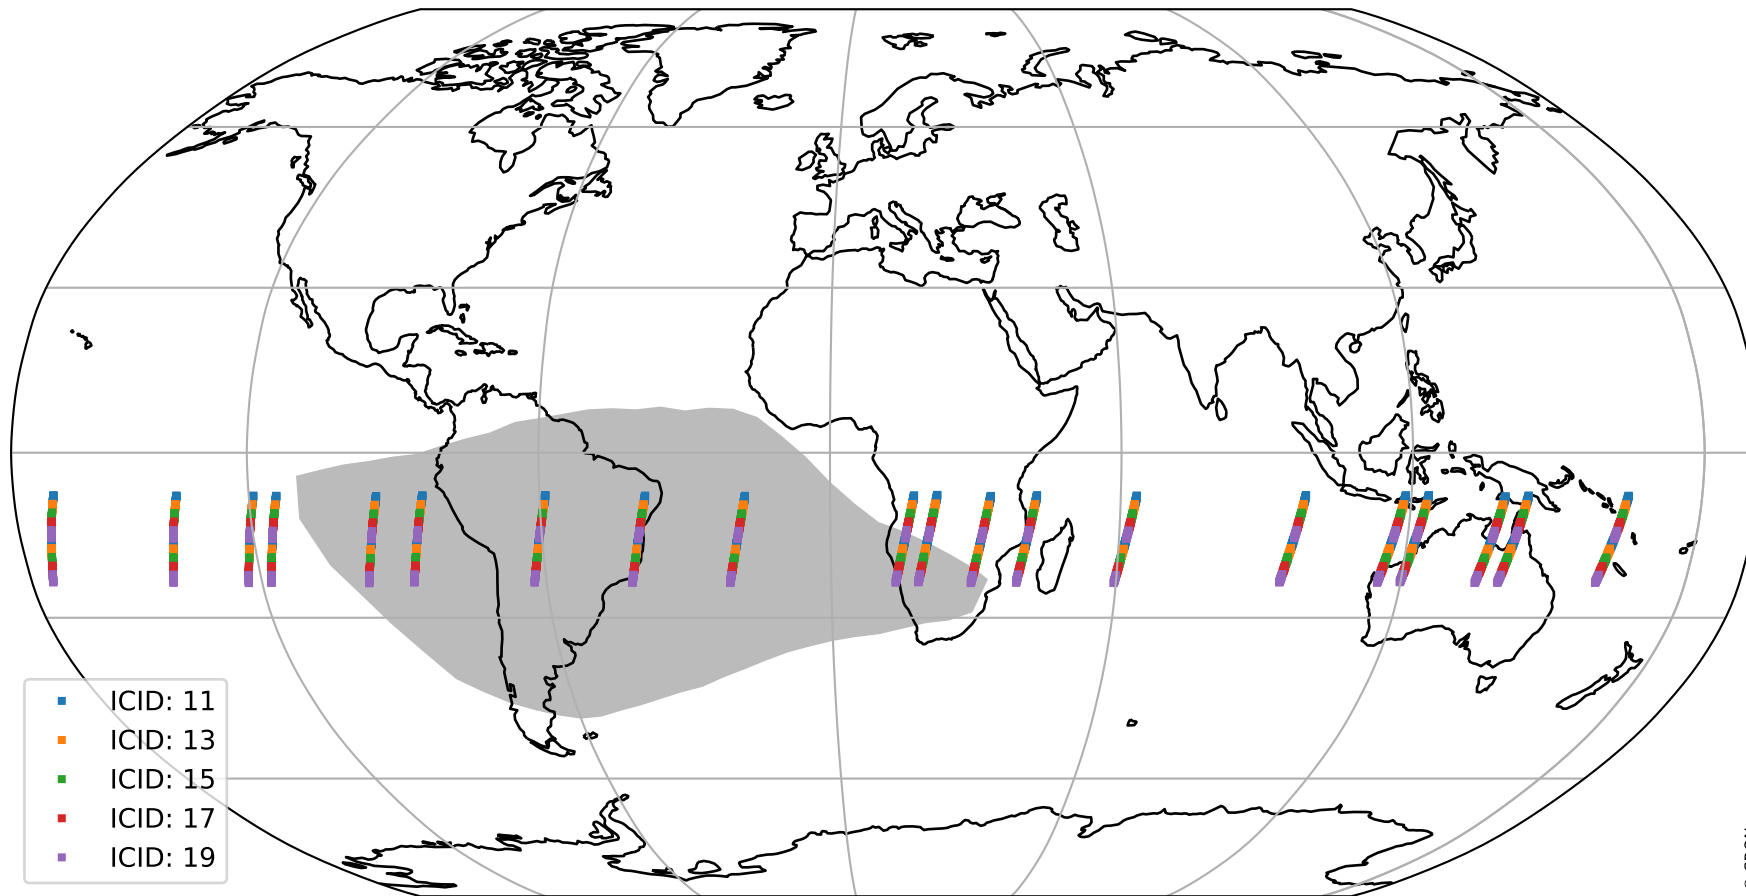

Tropomi SWIR offset (official)

orbits : 20 in [24352, 24397]
coverage : 2022-06-25 / 2022-06-29
median : 0.52594 V
spread : 0.035908 V
created : 2023-08-21T15:18:47

value detector map

Tropomi SWIR offset (official)

orbits : 20 in [24352, 24397]
coverage : 2022-06-25 / 2022-06-29
median : 30.471 μV
spread : 15.382 μV
created : 2023-08-21T15:18:48

Tropomi SWIR offset (official)

orbits : 20 in [24352, 24397]
coverage : 2022-06-25 / 2022-06-29
median : -0.071343 mV
spread : 0.41459 mV
created : 2023-08-21T15:18:48

value compared with SWIR offset CKD

Tropomi SWIR offset (official) ground-tracks of Sentinel-5P

orbits : 20 in [24352, 24397]
coverage : 2022-06-25 / 2022-06-29
created : 2023-08-21T15:18:49

Tropomi SWIR offset (official)

orbits : [2827, 24397]
coverage : 2018-04-30 / 2022-06-29
created : 2023-08-21T15:18:49

trend of detector median & temperatures