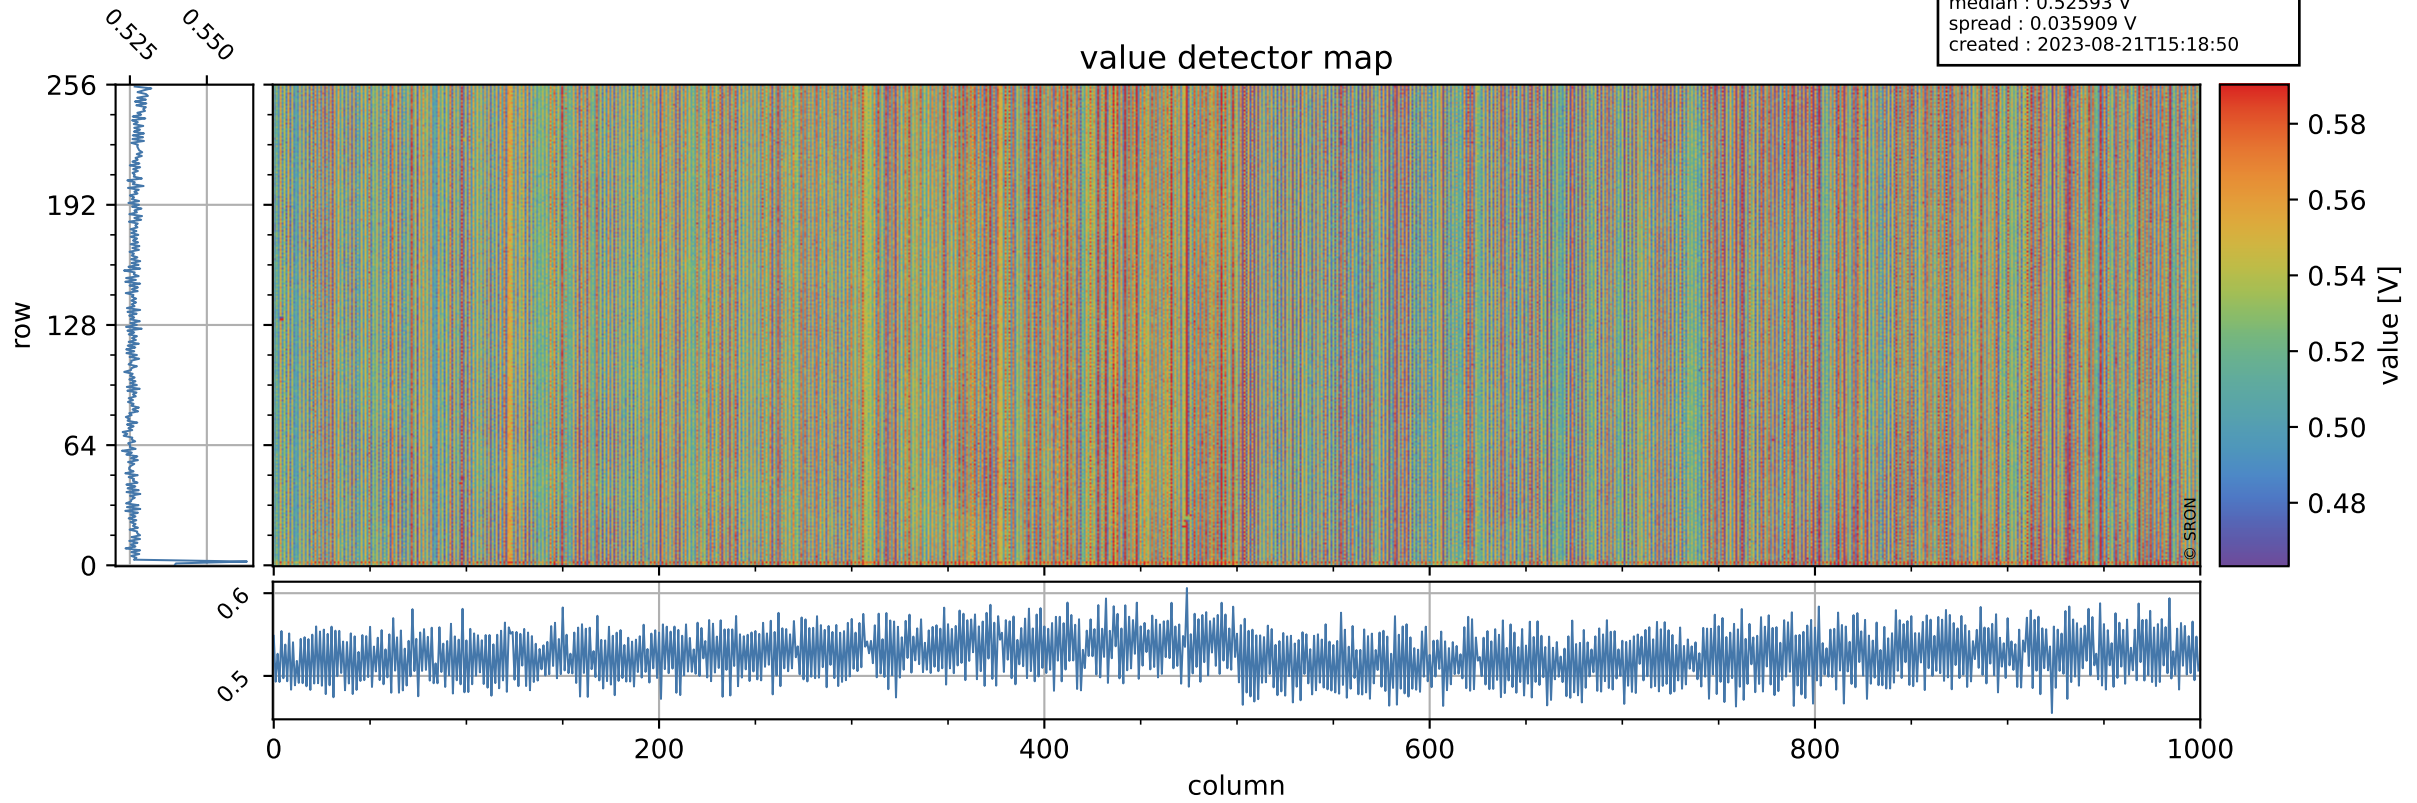

# Tropomi SWIR offset (official)

orbits : 19 in [24367, 24412]  
coverage : 2022-06-27 / 2022-06-30  
median : 0.52593 V  
spread : 0.035909 V  
created : 2023-08-21T15:18:50

## value detector map

# Tropomi SWIR offset (official)

orbits : 19 in [24367, 24412]  
coverage : 2022-06-27 / 2022-06-30  
median : 32.006  $\mu\text{V}$   
spread : 15.968  $\mu\text{V}$   
created : 2023-08-21T15:18:51

# Tropomi SWIR offset (official) ground-tracks of Sentinel-5P

orbits : 19 in [24367, 24412]  
coverage : 2022-06-27 / 2022-06-30  
created : 2023-08-21T15:18:51