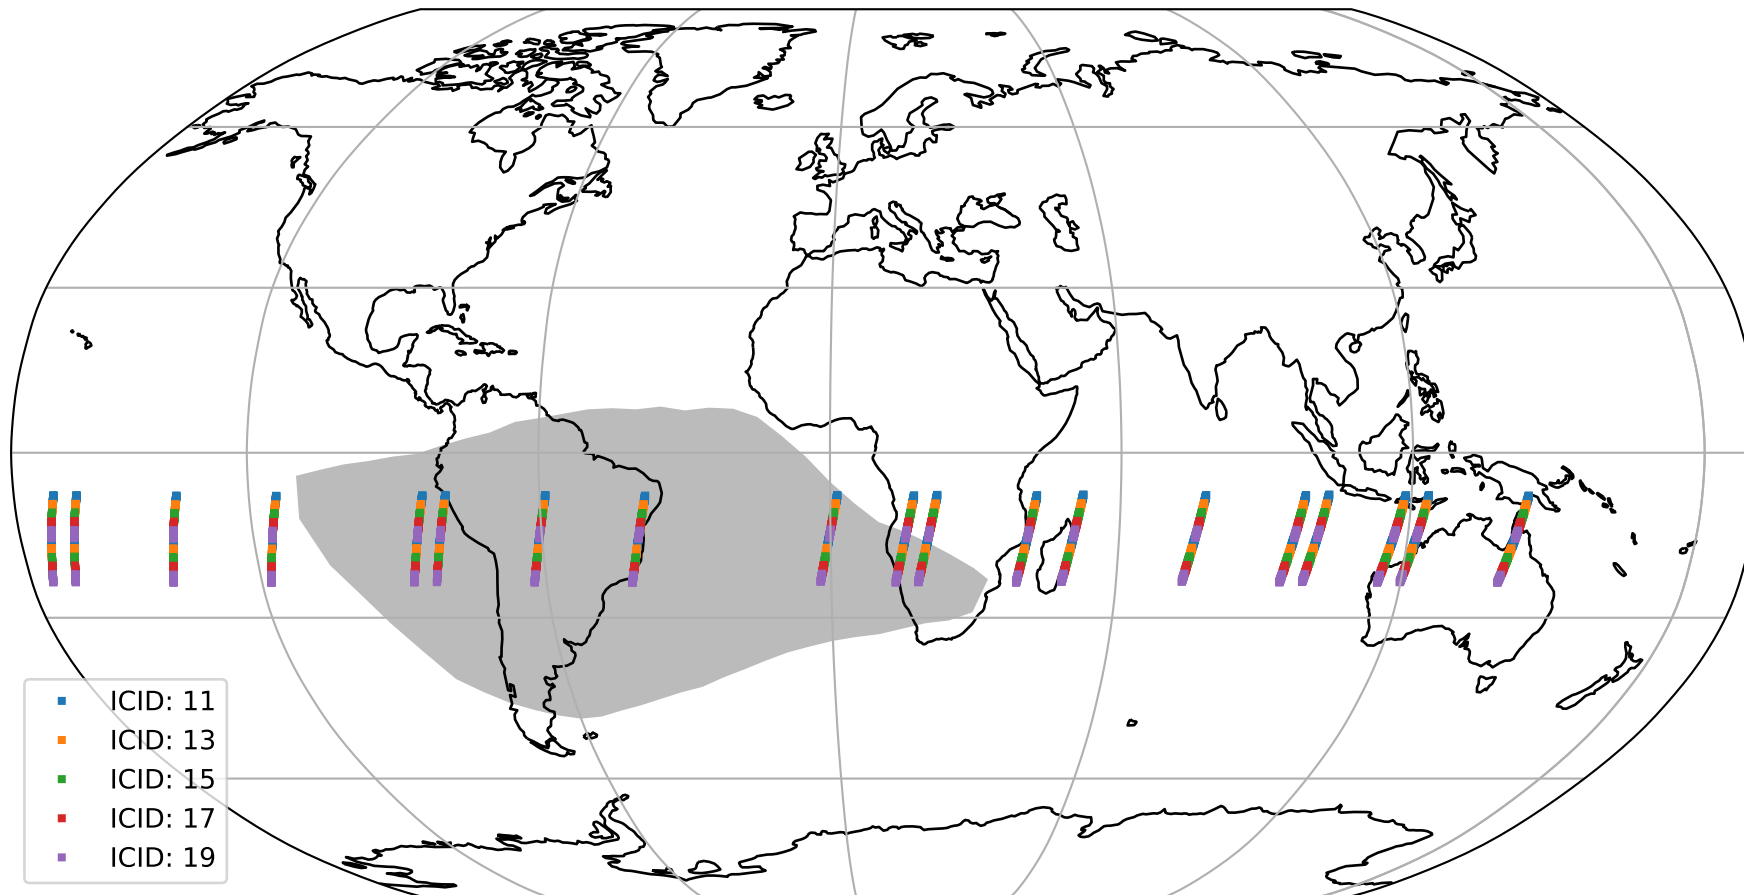

# Tropomi SWIR offset (official)

orbits : 19 in [24367, 24412]  
coverage : 2022-06-27 / 2022-06-30  
median : 32.006  $\mu\text{V}$   
spread : 15.968  $\mu\text{V}$   
created : 2023-08-21T15:18:51

# Tropomi SWIR offset (official)

orbits : 19 in [24367, 24412]  
coverage : 2022-06-27 / 2022-06-30  
median : -0.08038 mV  
spread : 0.41257 mV  
created : 2023-08-21T15:18:51

value compared with SWIR offset CKD

# Tropomi SWIR offset (official) ground-tracks of Sentinel-5P

orbits : 19 in [24367, 24412]  
coverage : 2022-06-27 / 2022-06-30  
created : 2023-08-21T15:18:51

# Tropomi SWIR offset (official)

orbits : [2827, 24412]  
coverage : 2018-04-30 / 2022-06-30  
created : 2023-08-21T15:18:52