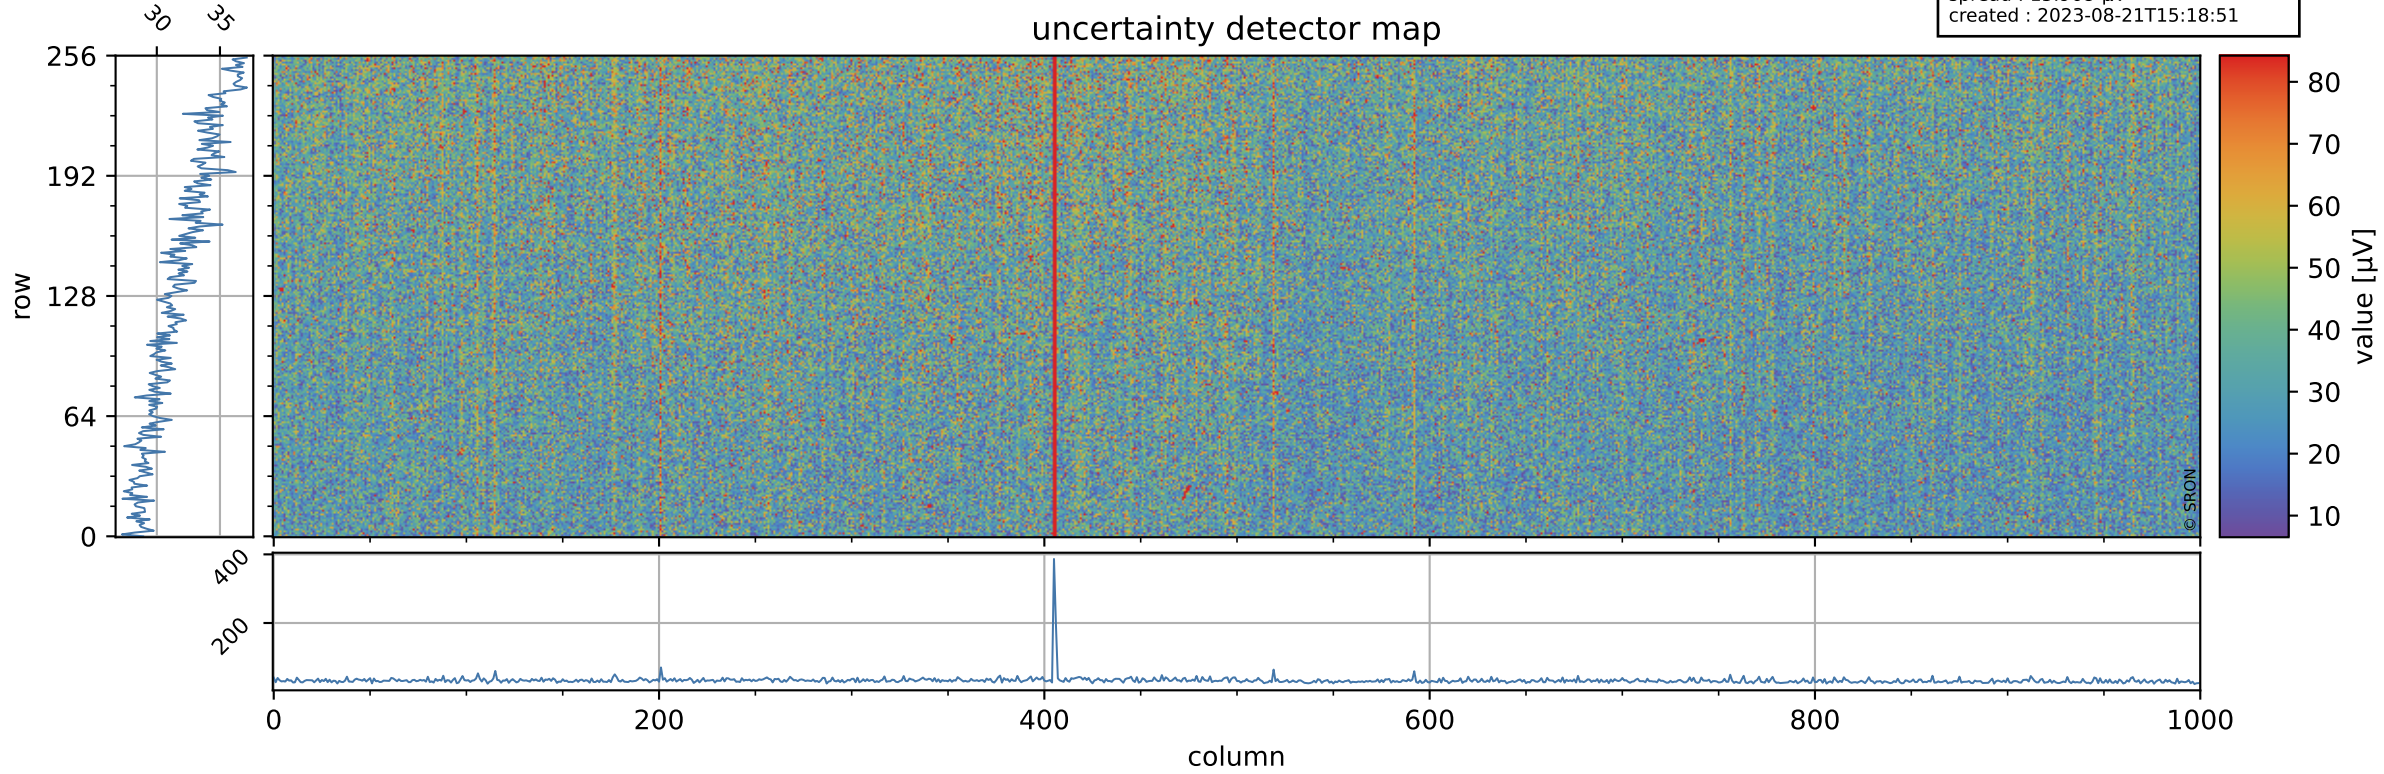

# Tropomi SWIR offset (official)

orbits : 19 in [24367, 24412]  
coverage : 2022-06-27 / 2022-06-30  
median : 0.52593 V  
spread : 0.035909 V  
created : 2023-08-21T15:18:50

## value detector map

# Tropomi SWIR offset (official)

orbits : 19 in [24367, 24412]  
coverage : 2022-06-27 / 2022-06-30  
median : 32.006  $\mu\text{V}$   
spread : 15.968  $\mu\text{V}$   
created : 2023-08-21T15:18:51

# Tropomi SWIR offset (official) ground-tracks of Sentinel-5P

orbits : 19 in [24367, 24412]  
coverage : 2022-06-27 / 2022-06-30  
created : 2023-08-21T15:18:51