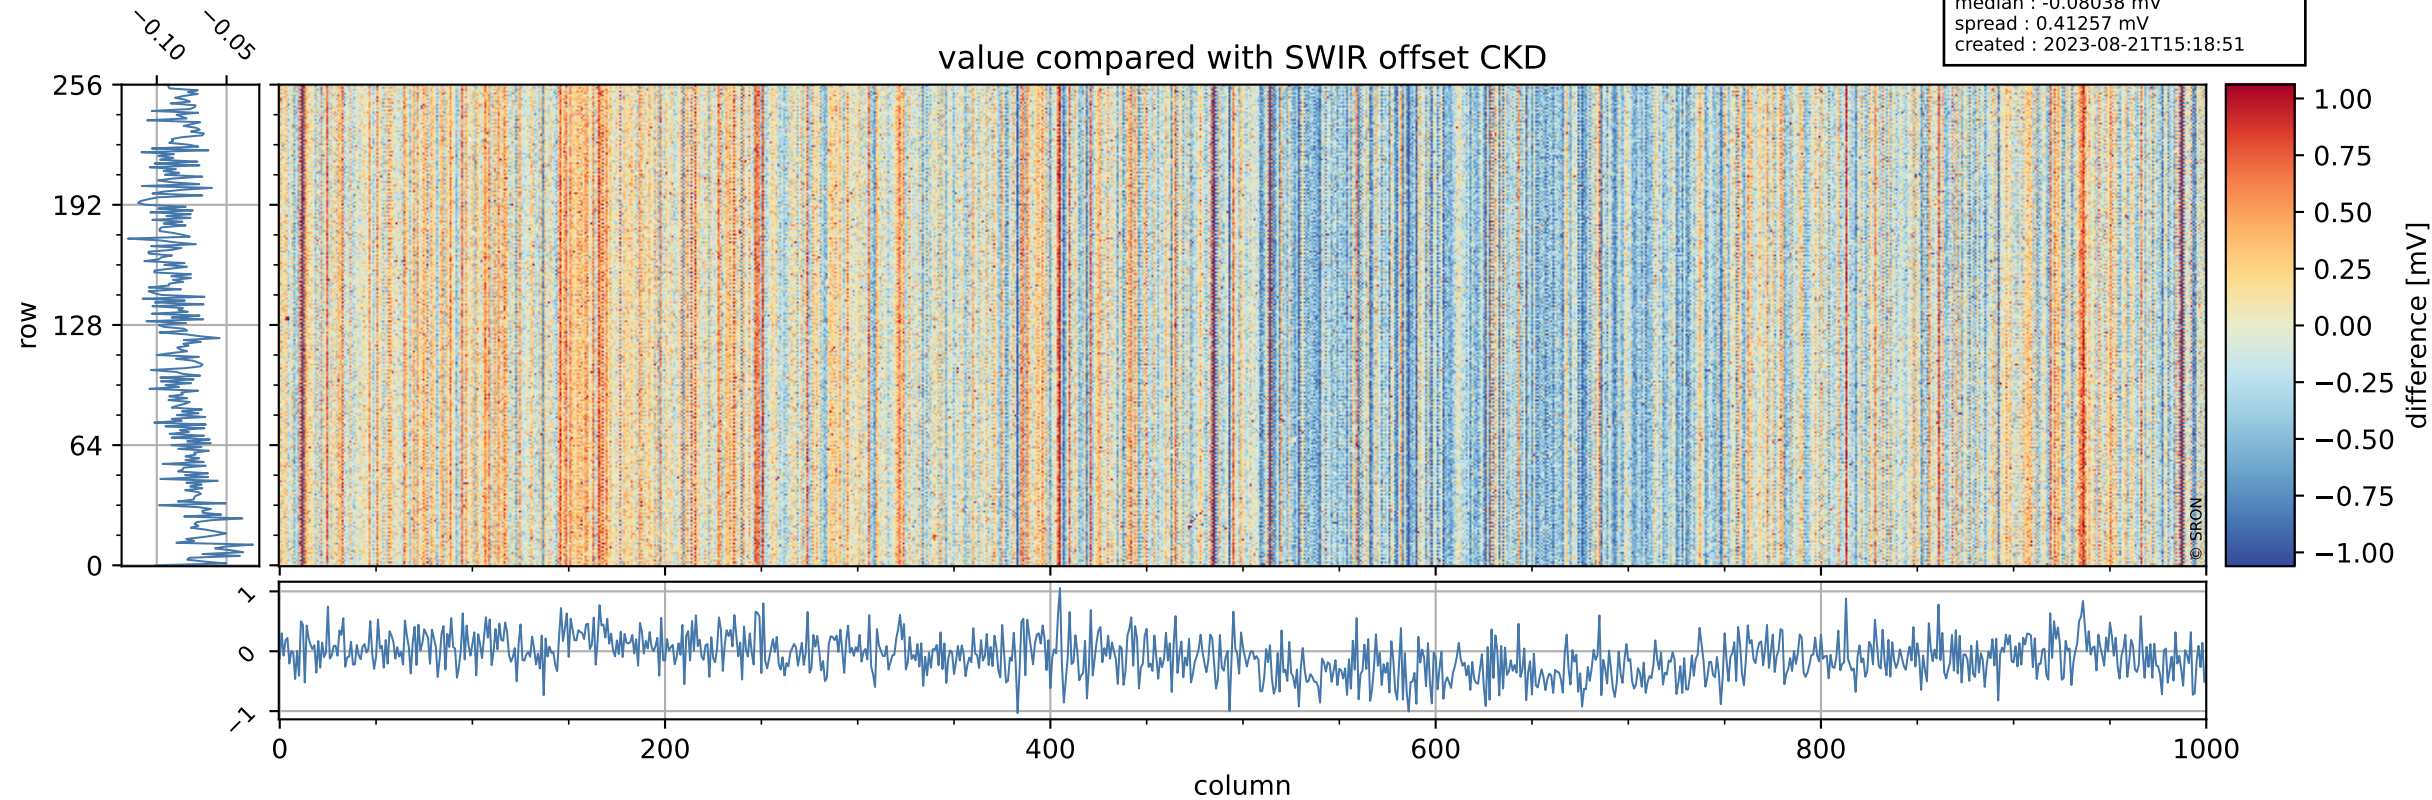

## value detector map

# Tropomi SWIR offset (official)

orbits : 19 in [24367, 24412]  
coverage : 2022-06-27 / 2022-06-30  
median : 32.006  $\mu\text{V}$   
spread : 15.968  $\mu\text{V}$   
created : 2023-08-21T15:18:51

# Tropomi SWIR offset (official)

orbits : 19 in [24367, 24412]  
coverage : 2022-06-27 / 2022-06-30  
median : -0.08038 mV  
spread : 0.41257 mV  
created : 2023-08-21T15:18:51

value compared with SWIR offset CKD

# Tropomi SWIR offset (official) ground-tracks of Sentinel-5P

orbits : 19 in [24367, 24412]  
coverage : 2022-06-27 / 2022-06-30  
created : 2023-08-21T15:18:51