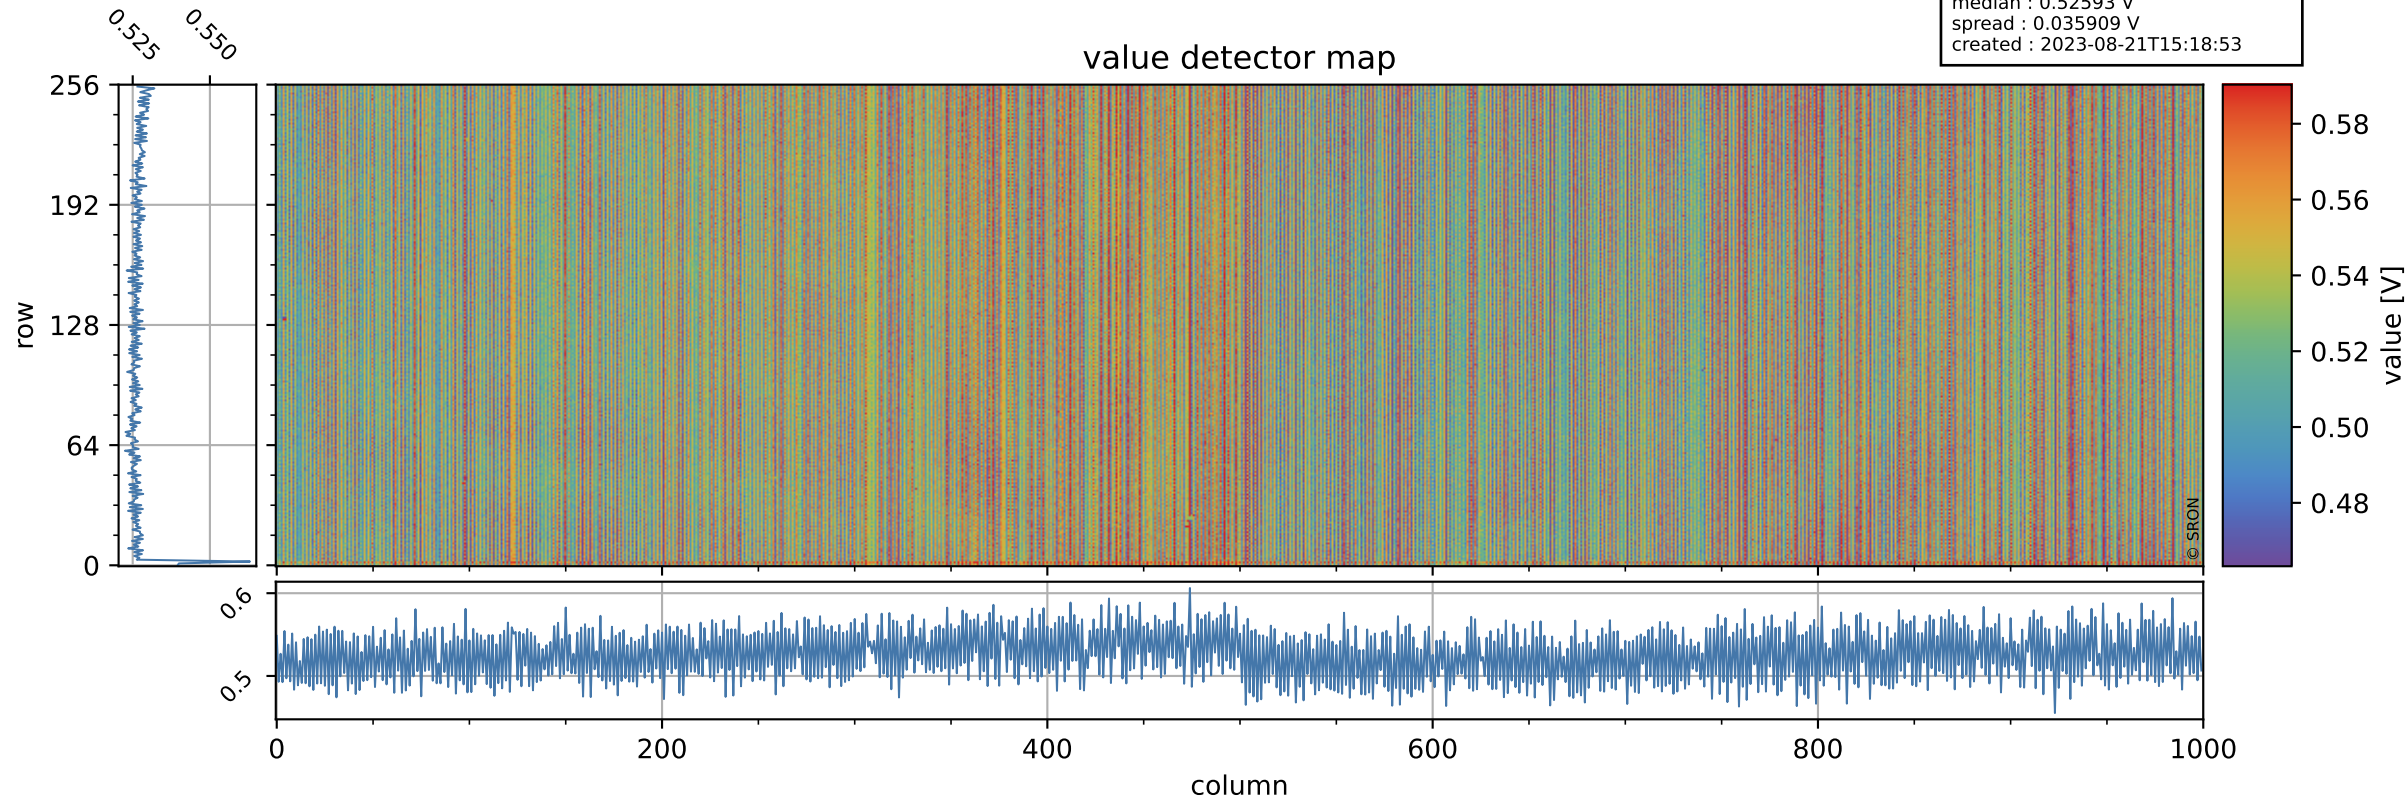

Tropomi SWIR offset (official)

orbits : 20 in [24382, 24427]
coverage : 2022-06-28 / 2022-07-01
median : 0.52593 V
spread : 0.035909 V
created : 2023-08-21T15:18:53

value detector map

Tropomi SWIR offset (official)

orbits : 20 in [24382, 24427]
coverage : 2022-06-28 / 2022-07-01
median : 31.281 μV
spread : 15.542 μV
created : 2023-08-21T15:18:54

Tropomi SWIR offset (official)

orbits : 20 in [24382, 24427]
coverage : 2022-06-28 / 2022-07-01
median : -0.082275 mV
spread : 0.40726 mV
created : 2023-08-21T15:18:54

value compared with SWIR offset CKD

Tropomi SWIR offset (official) ground-tracks of Sentinel-5P

orbits : 20 in [24382, 24427]
coverage : 2022-06-28 / 2022-07-01
created : 2023-08-21T15:18:55

Tropomi SWIR offset (official)

orbits : [2827, 24427]
coverage : 2018-04-30 / 2022-07-01
created : 2023-08-21T15:18:55

trend of detector median & temperatures