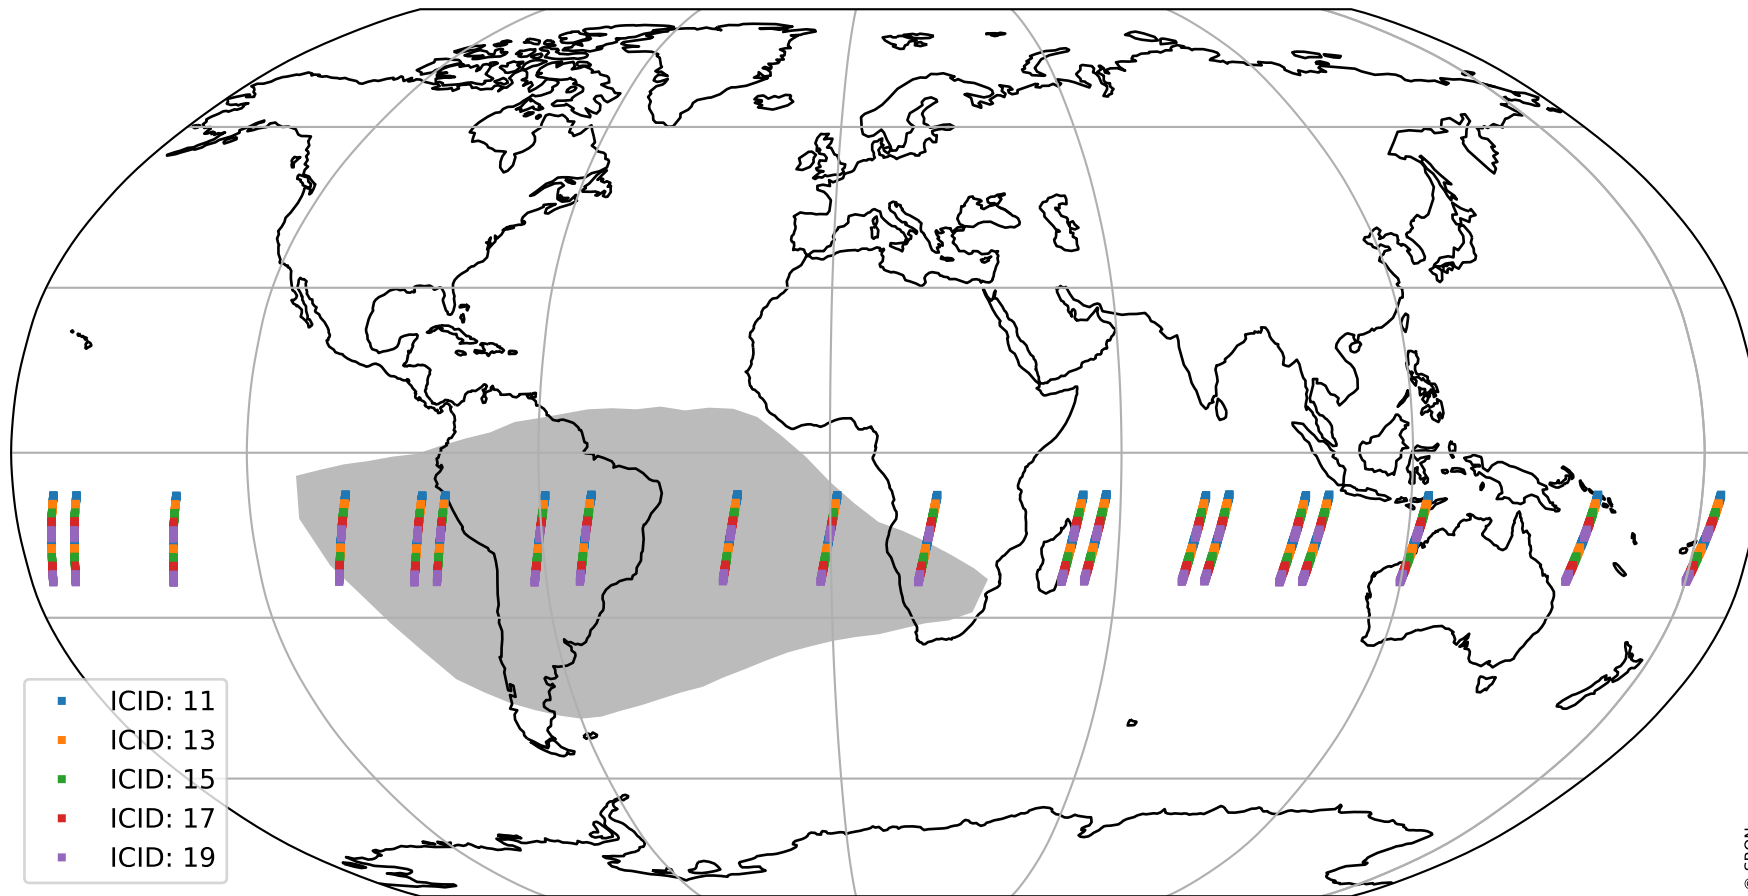

Tropomi SWIR offset (official)

orbits : 20 in [24382, 24427]
coverage : 2022-06-28 / 2022-07-01
median : 0.52593 V
spread : 0.035909 V
created : 2023-08-21T15:18:53

value detector map

Tropomi SWIR offset (official)

orbits : 20 in [24382, 24427]
coverage : 2022-06-28 / 2022-07-01
median : 31.281 μV
spread : 15.542 μV
created : 2023-08-21T15:18:54

Tropomi SWIR offset (official)

orbits : 20 in [24382, 24427]
coverage : 2022-06-28 / 2022-07-01
median : -0.082275 mV
spread : 0.40726 mV
created : 2023-08-21T15:18:54

value compared with SWIR offset CKD

Tropomi SWIR offset (official) ground-tracks of Sentinel-5P

orbits : 20 in [24382, 24427]
coverage : 2022-06-28 / 2022-07-01
created : 2023-08-21T15:18:55

Tropomi SWIR offset (official)

orbits : [2827, 24427]
coverage : 2018-04-30 / 2022-07-01
created : 2023-08-21T15:18:55

trend of detector median & temperatures