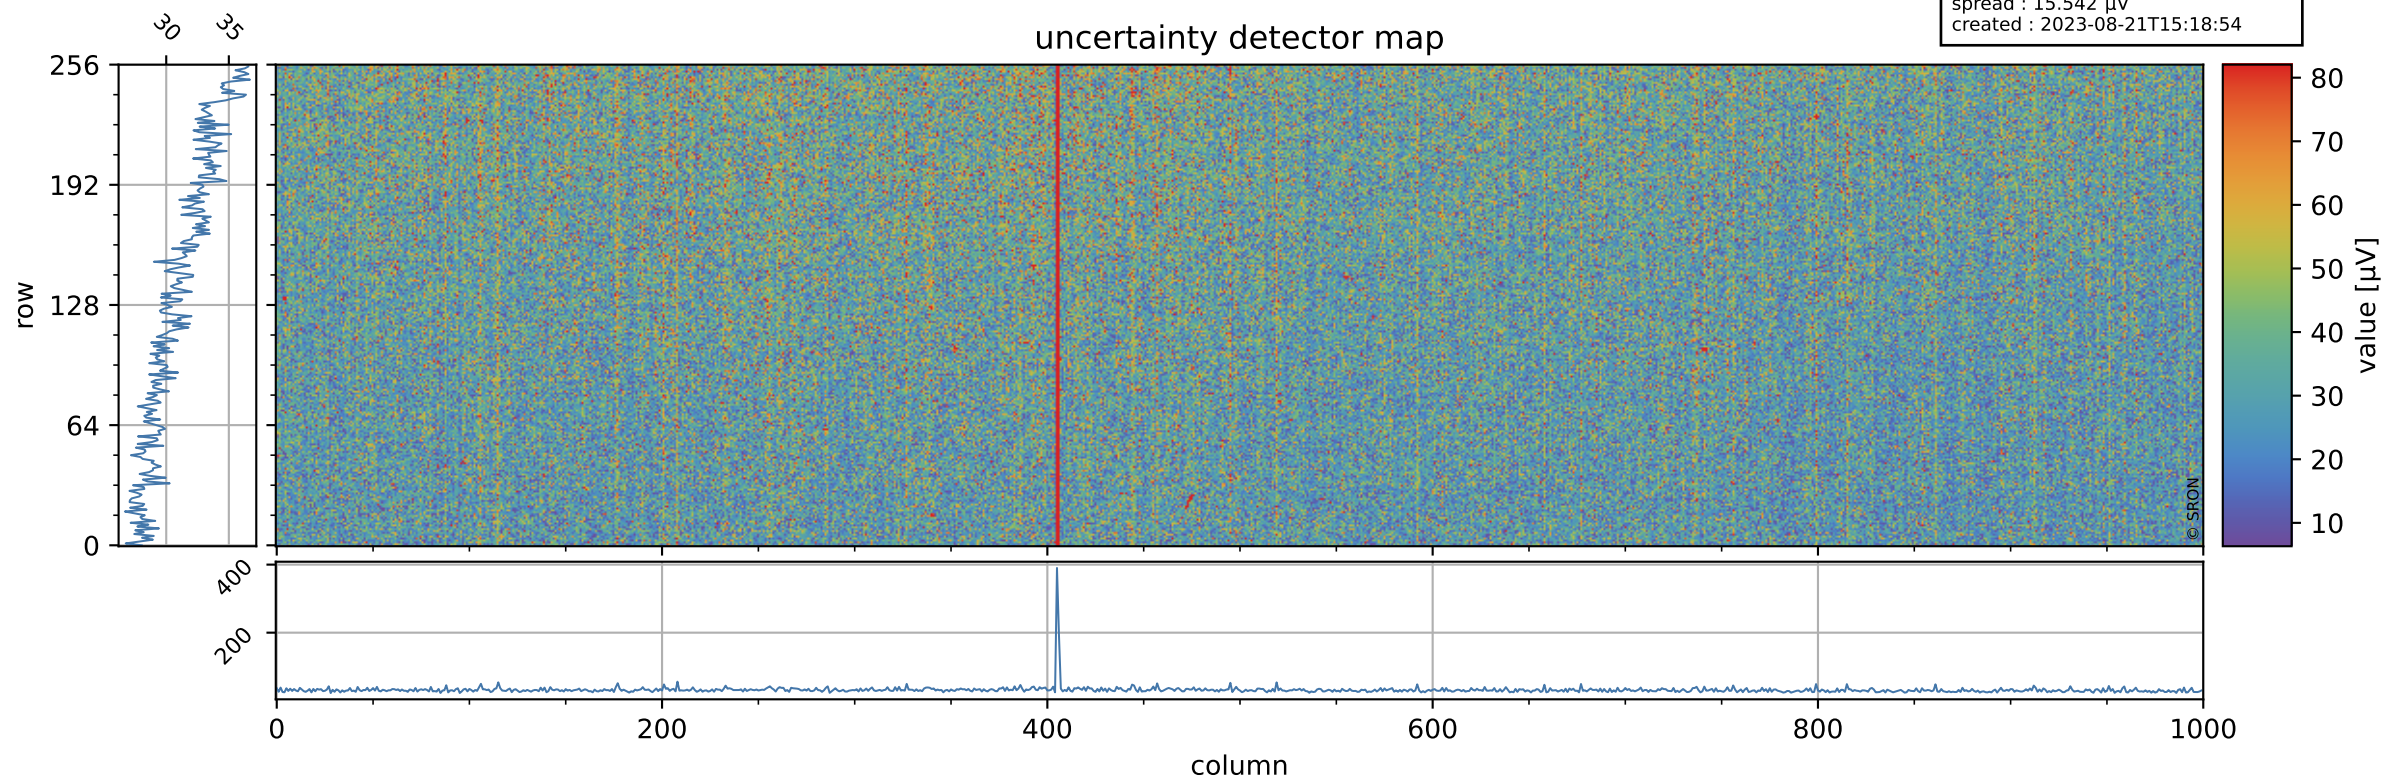

Tropomi SWIR offset (official)

orbits : 20 in [24382, 24427]
coverage : 2022-06-28 / 2022-07-01
median : 0.52593 V
spread : 0.035909 V
created : 2023-08-21T15:18:53

value detector map

Tropomi SWIR offset (official)

orbits : 20 in [24382, 24427]
coverage : 2022-06-28 / 2022-07-01
median : 31.281 μV
spread : 15.542 μV
created : 2023-08-21T15:18:54

Tropomi SWIR offset (official)

orbits : 20 in [24382, 24427]
coverage : 2022-06-28 / 2022-07-01
median : -0.082275 mV
spread : 0.40726 mV
created : 2023-08-21T15:18:54

value compared with SWIR offset CKD

Tropomi SWIR offset (official) ground-tracks of Sentinel-5P

orbits : 20 in [24382, 24427]
coverage : 2022-06-28 / 2022-07-01
created : 2023-08-21T15:18:55

Tropomi SWIR offset (official)

orbits : [2827, 24427]
coverage : 2018-04-30 / 2022-07-01
created : 2023-08-21T15:18:55

trend of detector median & temperatures