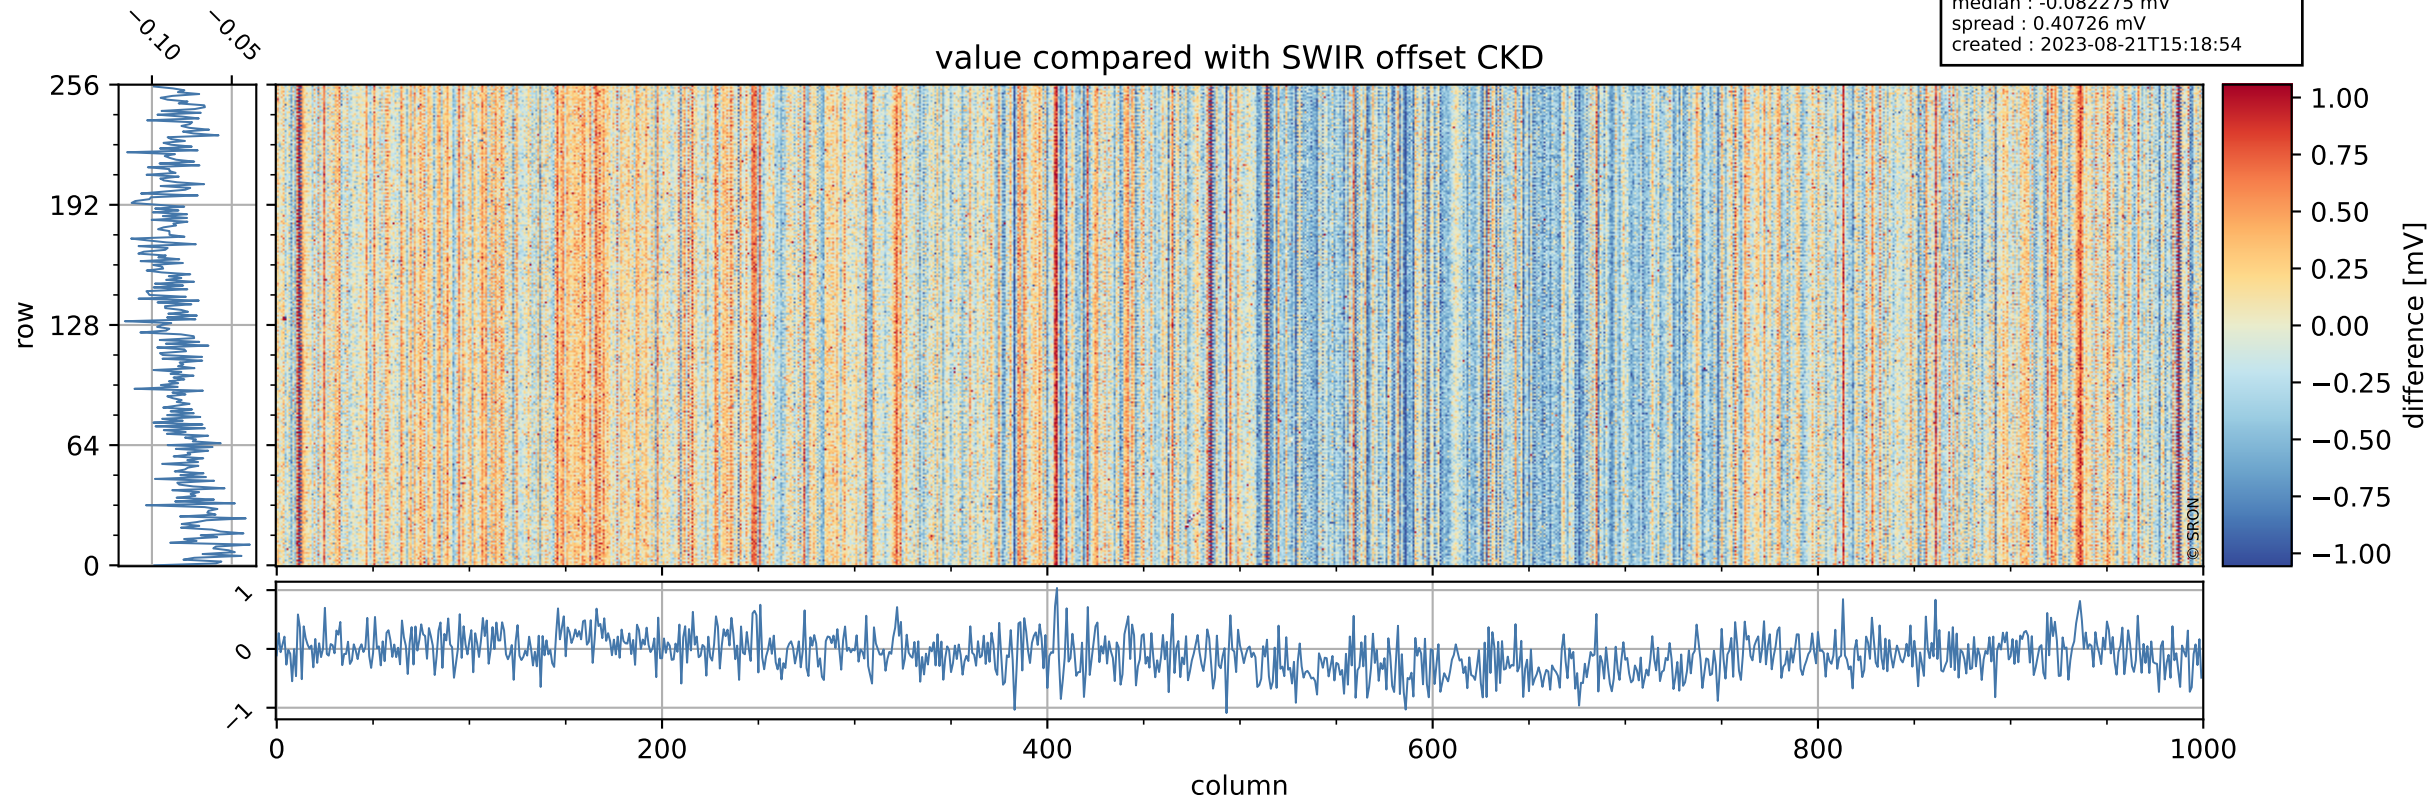

Tropomi SWIR offset (official)

orbits : 20 in [24382, 24427]
coverage : 2022-06-28 / 2022-07-01
median : 0.52593 V
spread : 0.035909 V
created : 2023-08-21T15:18:53

value detector map

Tropomi SWIR offset (official)

orbits : 20 in [24382, 24427]
coverage : 2022-06-28 / 2022-07-01
median : 31.281 μV
spread : 15.542 μV
created : 2023-08-21T15:18:54

Tropomi SWIR offset (official)

orbits : 20 in [24382, 24427]
coverage : 2022-06-28 / 2022-07-01
median : -0.082275 mV
spread : 0.40726 mV
created : 2023-08-21T15:18:54

value compared with SWIR offset CKD

Tropomi SWIR offset (official) ground-tracks of Sentinel-5P

orbits : 20 in [24382, 24427]
coverage : 2022-06-28 / 2022-07-01
created : 2023-08-21T15:18:55

Tropomi SWIR offset (official)

orbits : [2827, 24427]
coverage : 2018-04-30 / 2022-07-01
created : 2023-08-21T15:18:55

trend of detector median & temperatures