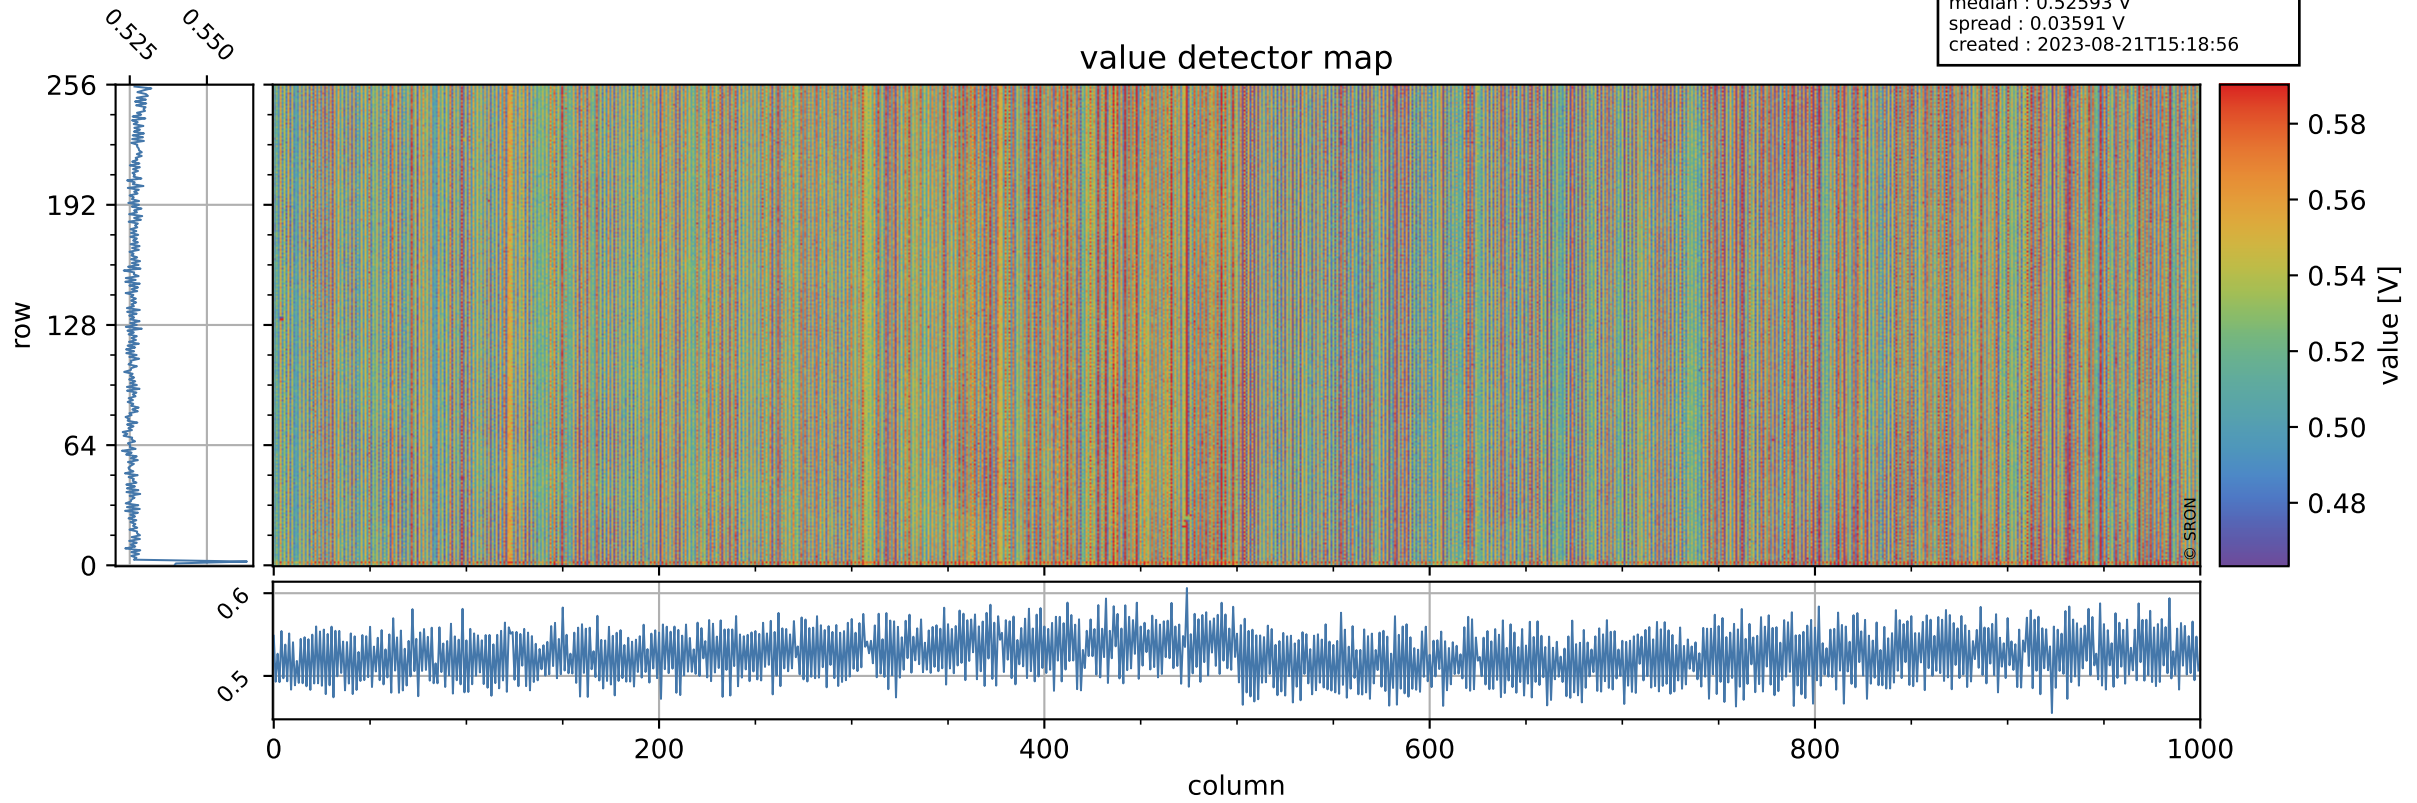

Tropomi SWIR offset (official)

orbits : 19 in [24397, 24442]
coverage : 2022-06-29 / 2022-07-02
median : 0.52593 V
spread : 0.03591 V
created : 2023-08-21T15:18:56

value detector map

Tropomi SWIR offset (official)

orbits : 19 in [24397, 24442]
coverage : 2022-06-29 / 2022-07-02
median : 31.995 μV
spread : 15.977 μV
created : 2023-08-21T15:18:57

Tropomi SWIR offset (official)

orbits : 19 in [24397, 24442]
coverage : 2022-06-29 / 2022-07-02
median : -0.088668 mV
spread : 0.40632 mV
created : 2023-08-21T15:18:57

value compared with SWIR offset CKD

Tropomi SWIR offset (official) ground-tracks of Sentinel-5P

orbits : 19 in [24397, 24442]
coverage : 2022-06-29 / 2022-07-02
created : 2023-08-21T15:18:57

Tropomi SWIR offset (official)

orbits : [2827, 24442]
coverage : 2018-04-30 / 2022-07-02
created : 2023-08-21T15:18:58

trend of detector median & temperatures