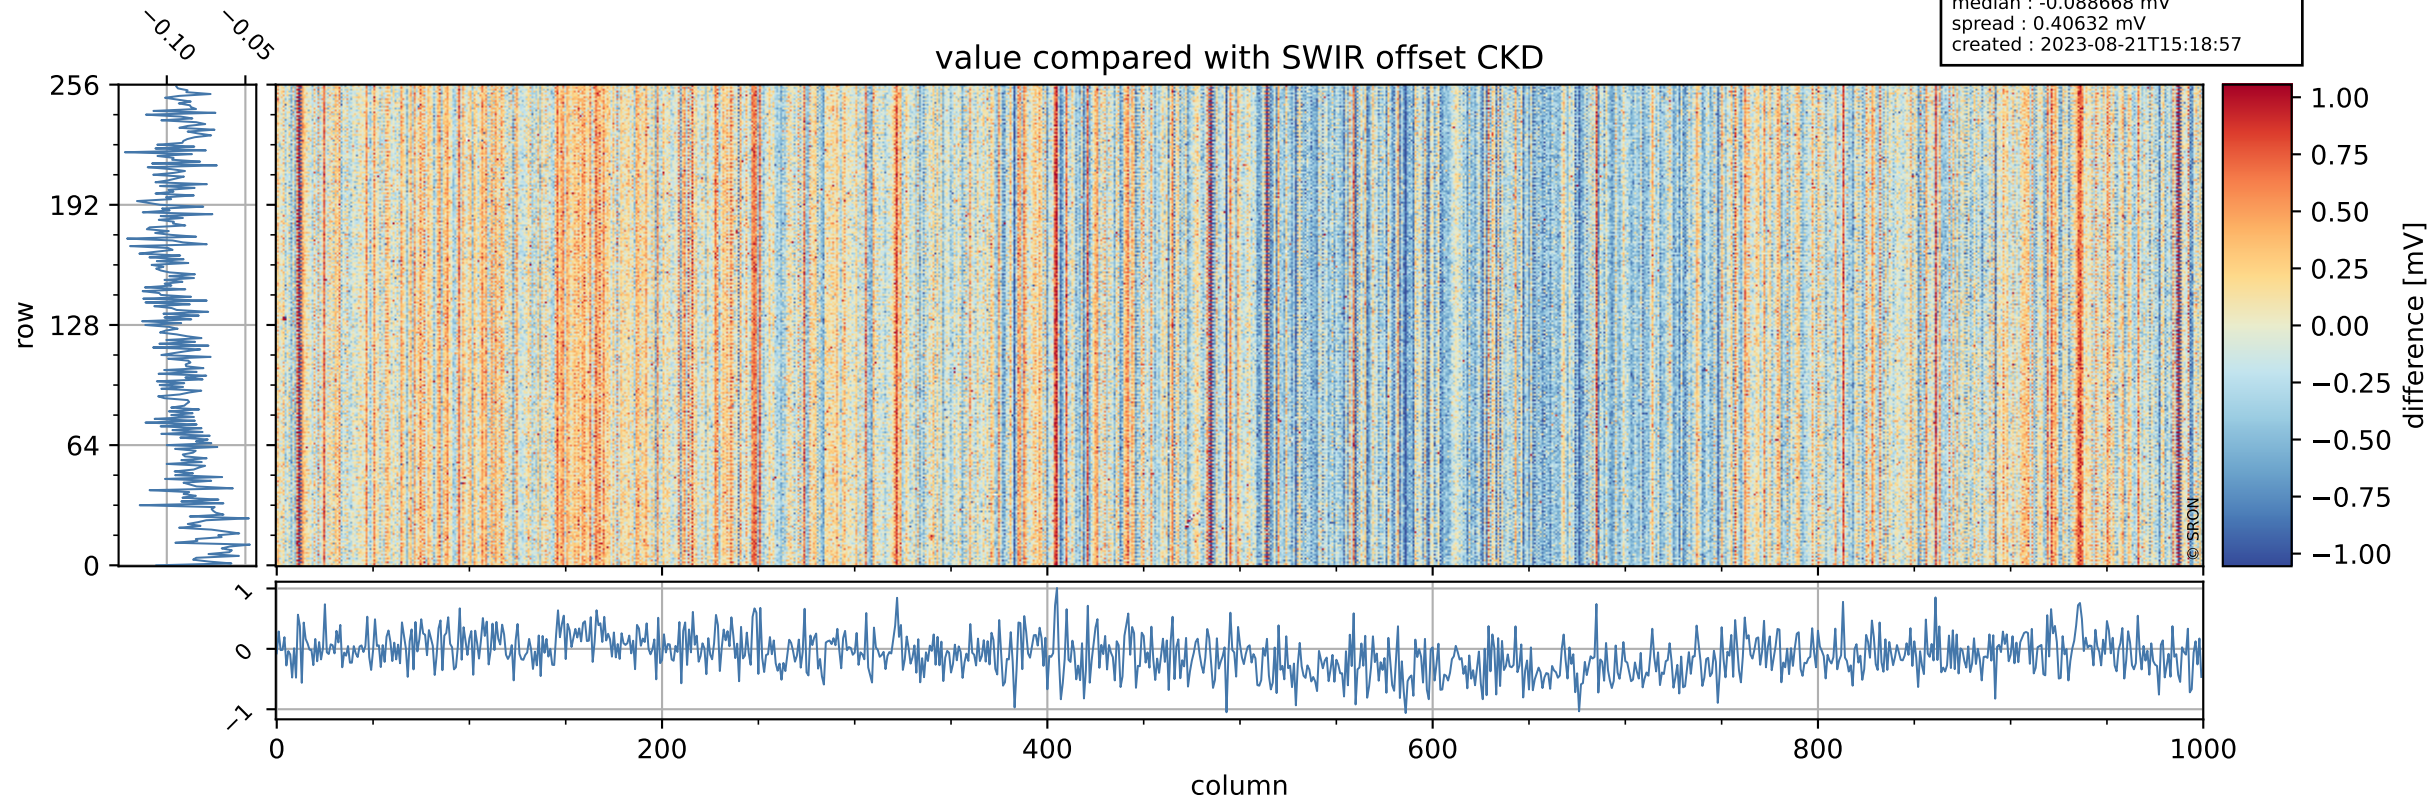

Tropomi SWIR offset (official)

orbits : 19 in [24397, 24442]
coverage : 2022-06-29 / 2022-07-02
median : 0.52593 V
spread : 0.03591 V
created : 2023-08-21T15:18:56

value detector map

Tropomi SWIR offset (official)

orbits : 19 in [24397, 24442]
coverage : 2022-06-29 / 2022-07-02
median : 31.995 μV
spread : 15.977 μV
created : 2023-08-21T15:18:57

Tropomi SWIR offset (official)

orbits : 19 in [24397, 24442]
coverage : 2022-06-29 / 2022-07-02
median : -0.088668 mV
spread : 0.40632 mV
created : 2023-08-21T15:18:57

value compared with SWIR offset CKD

Tropomi SWIR offset (official) ground-tracks of Sentinel-5P

orbits : 19 in [24397, 24442]
coverage : 2022-06-29 / 2022-07-02
created : 2023-08-21T15:18:57

Tropomi SWIR offset (official)

orbits : [2827, 24442]
coverage : 2018-04-30 / 2022-07-02
created : 2023-08-21T15:18:58

trend of detector median & temperatures