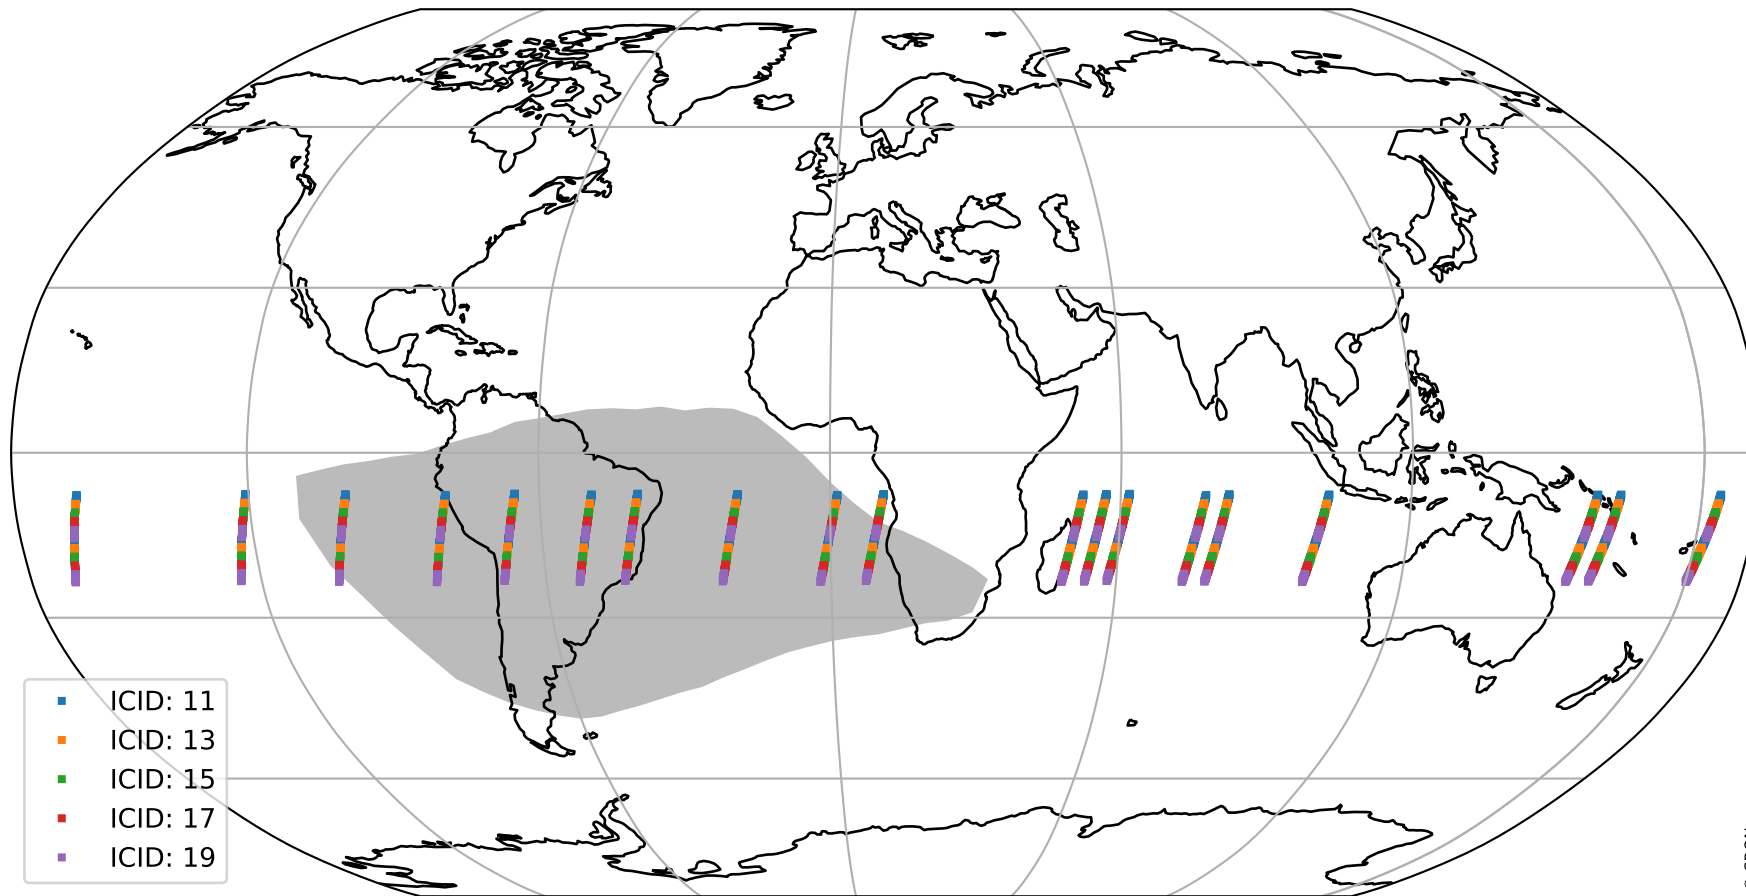

Tropomi SWIR offset (official)

orbits : 19 in [24397, 24442]
coverage : 2022-06-29 / 2022-07-02
median : 0.52593 V
spread : 0.03591 V
created : 2023-08-21T15:18:56

value detector map

Tropomi SWIR offset (official)

orbits : 19 in [24397, 24442]
coverage : 2022-06-29 / 2022-07-02
median : 31.995 μV
spread : 15.977 μV
created : 2023-08-21T15:18:57

Tropomi SWIR offset (official)

orbits : 19 in [24397, 24442]
coverage : 2022-06-29 / 2022-07-02
median : -0.088668 mV
spread : 0.40632 mV
created : 2023-08-21T15:18:57

value compared with SWIR offset CKD

Tropomi SWIR offset (official) ground-tracks of Sentinel-5P

orbits : 19 in [24397, 24442]
coverage : 2022-06-29 / 2022-07-02
created : 2023-08-21T15:18:57

Tropomi SWIR offset (official)

orbits : [2827, 24442]
coverage : 2018-04-30 / 2022-07-02
created : 2023-08-21T15:18:58

trend of detector median & temperatures