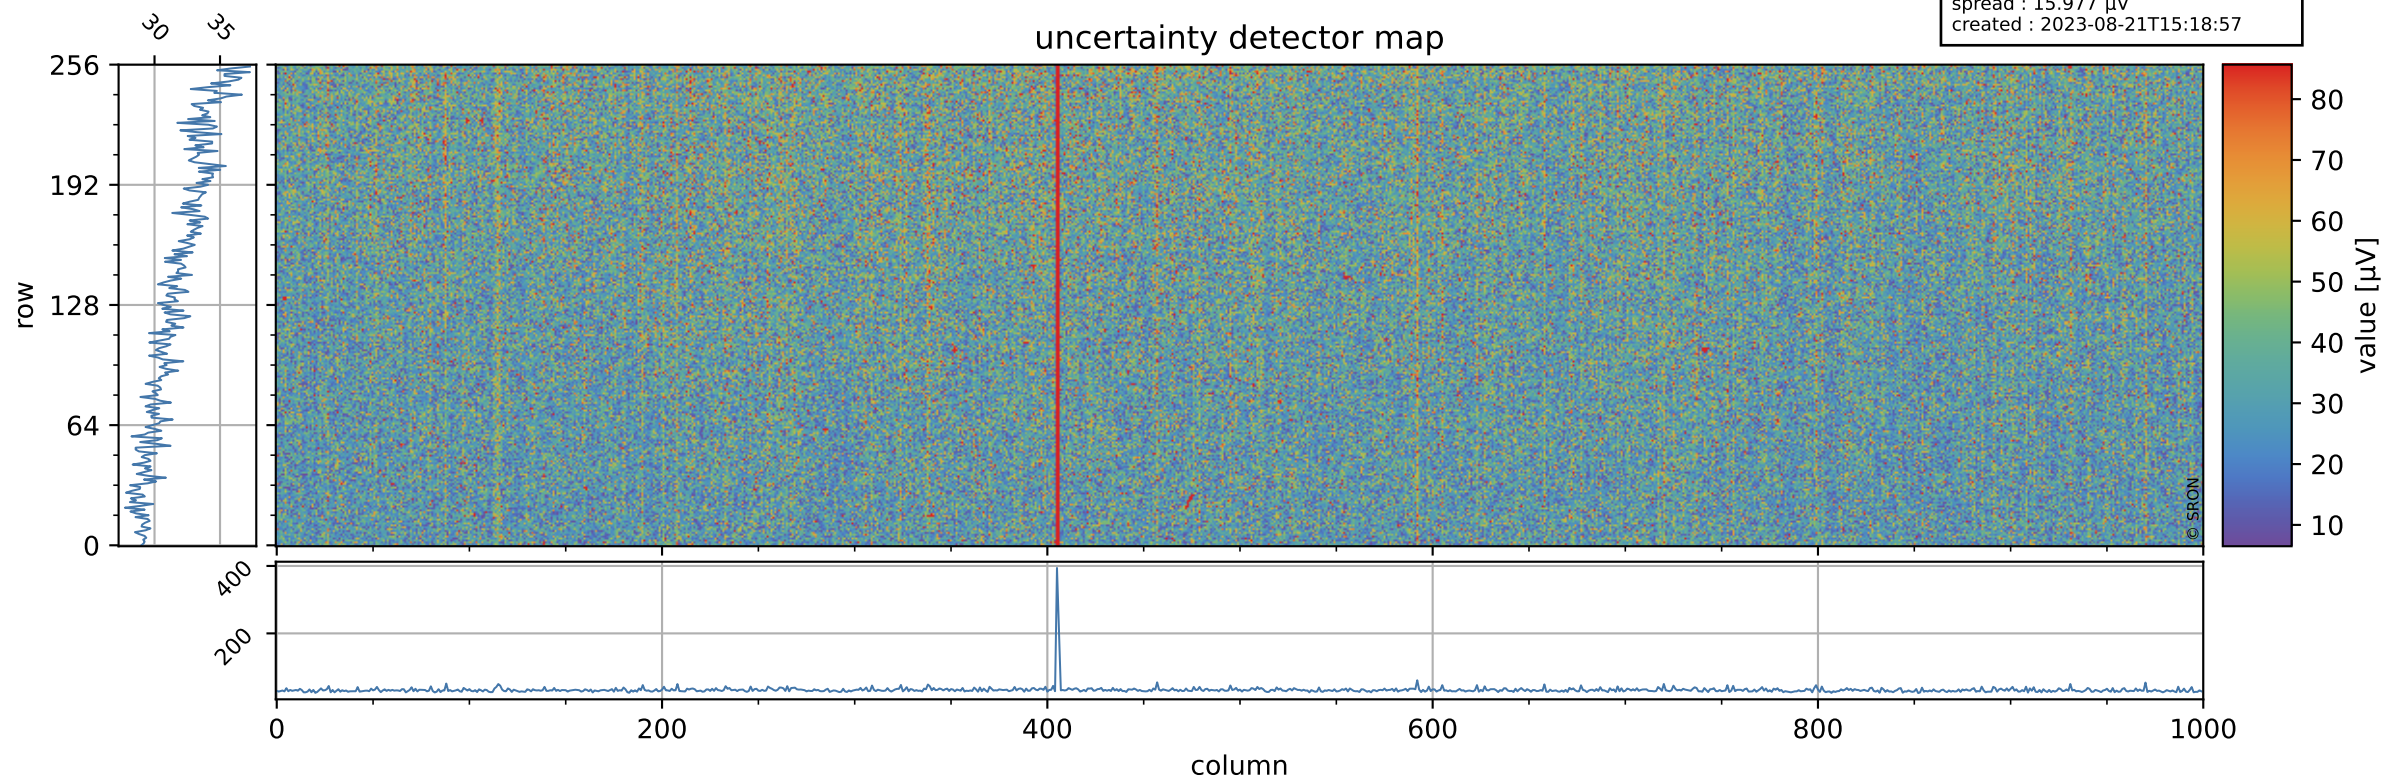

Tropomi SWIR offset (official)

orbits : 19 in [24397, 24442]
coverage : 2022-06-29 / 2022-07-02
median : 0.52593 V
spread : 0.03591 V
created : 2023-08-21T15:18:56

value detector map

Tropomi SWIR offset (official)

orbits : 19 in [24397, 24442]
coverage : 2022-06-29 / 2022-07-02
median : 31.995 μV
spread : 15.977 μV
created : 2023-08-21T15:18:57

Tropomi SWIR offset (official)

orbits : 19 in [24397, 24442]
coverage : 2022-06-29 / 2022-07-02
median : -0.088668 mV
spread : 0.40632 mV
created : 2023-08-21T15:18:57

value compared with SWIR offset CKD

Tropomi SWIR offset (official) ground-tracks of Sentinel-5P

orbits : 19 in [24397, 24442]
coverage : 2022-06-29 / 2022-07-02
created : 2023-08-21T15:18:57

Tropomi SWIR offset (official)

orbits : [2827, 24442]
coverage : 2018-04-30 / 2022-07-02
created : 2023-08-21T15:18:58

trend of detector median & temperatures