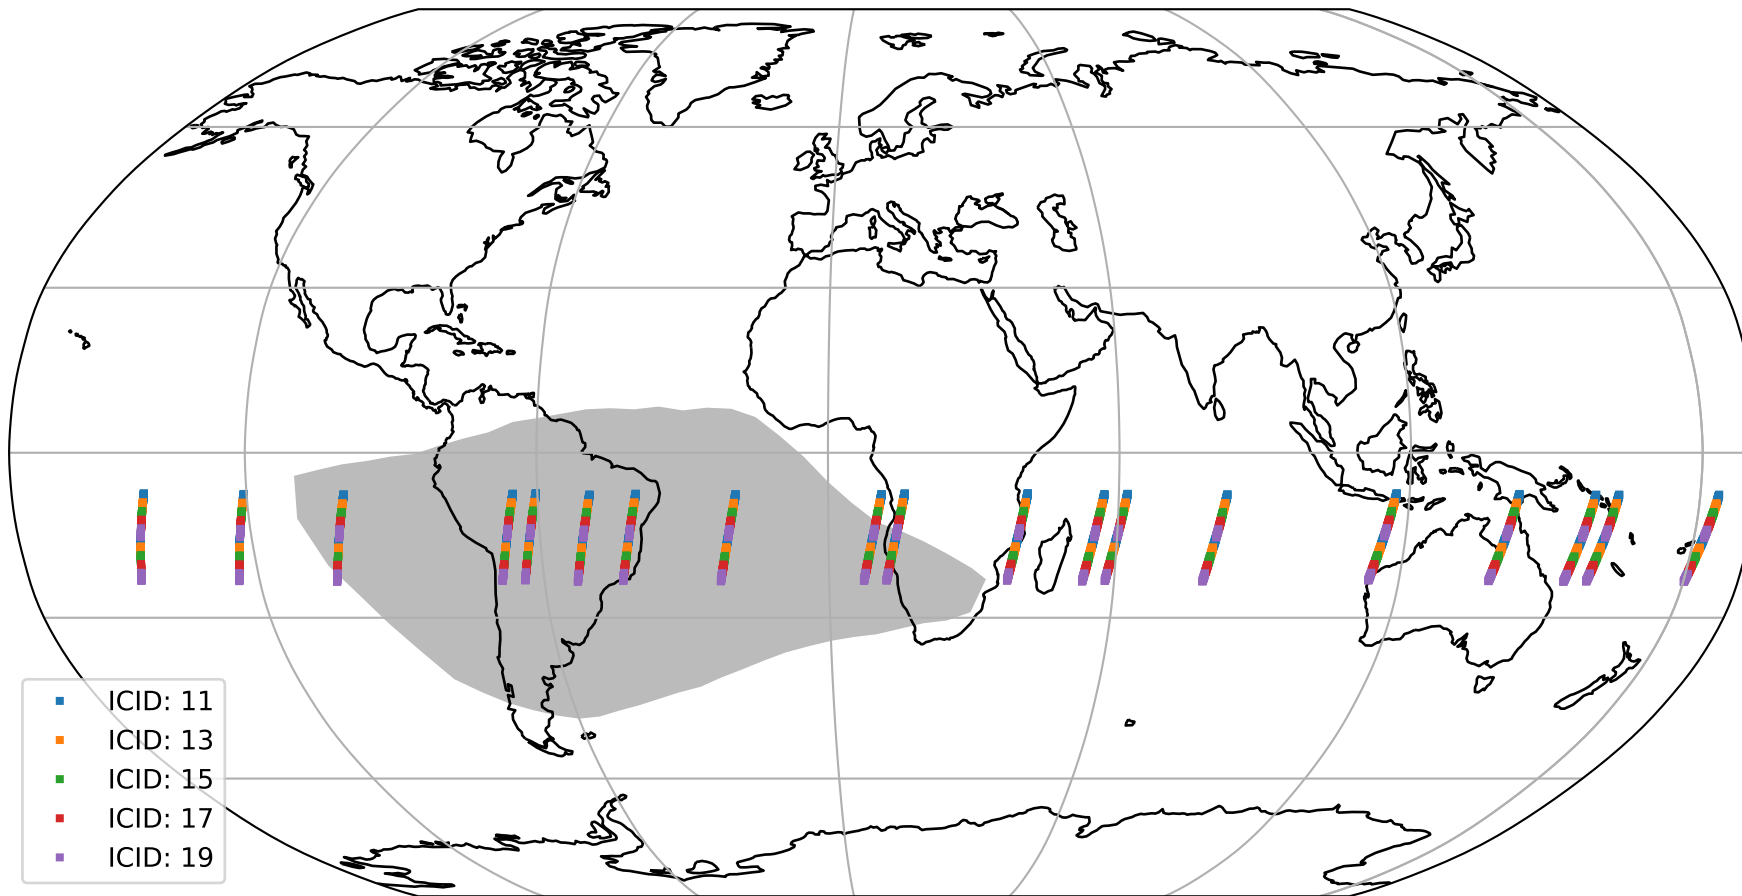

Tropomi SWIR offset (official)

orbits : 19 in [24412, 24457]
coverage : 2022-06-30 / 2022-07-03
median : 0.52592 V
spread : 0.035908 V
created : 2023-08-21T15:18:59

value detector map

Tropomi SWIR offset (official)

orbits : 19 in [24412, 24457]
coverage : 2022-06-30 / 2022-07-03
median : 31.774 μV
spread : 15.915 μV
created : 2023-08-21T15:19:00

Tropomi SWIR offset (official)

orbits : 19 in [24412, 24457]
coverage : 2022-06-30 / 2022-07-03
median : -0.089218 mV
spread : 0.40782 mV
created : 2023-08-21T15:19:00

value compared with SWIR offset CKD

Tropomi SWIR offset (official) ground-tracks of Sentinel-5P

orbits : 19 in [24412, 24457]
coverage : 2022-06-30 / 2022-07-03
created : 2023-08-21T15:19:00

Tropomi SWIR offset (official)

orbits : [2827, 24457]
coverage : 2018-04-30 / 2022-07-03
created : 2023-08-21T15:19:01

trend of detector median & temperatures