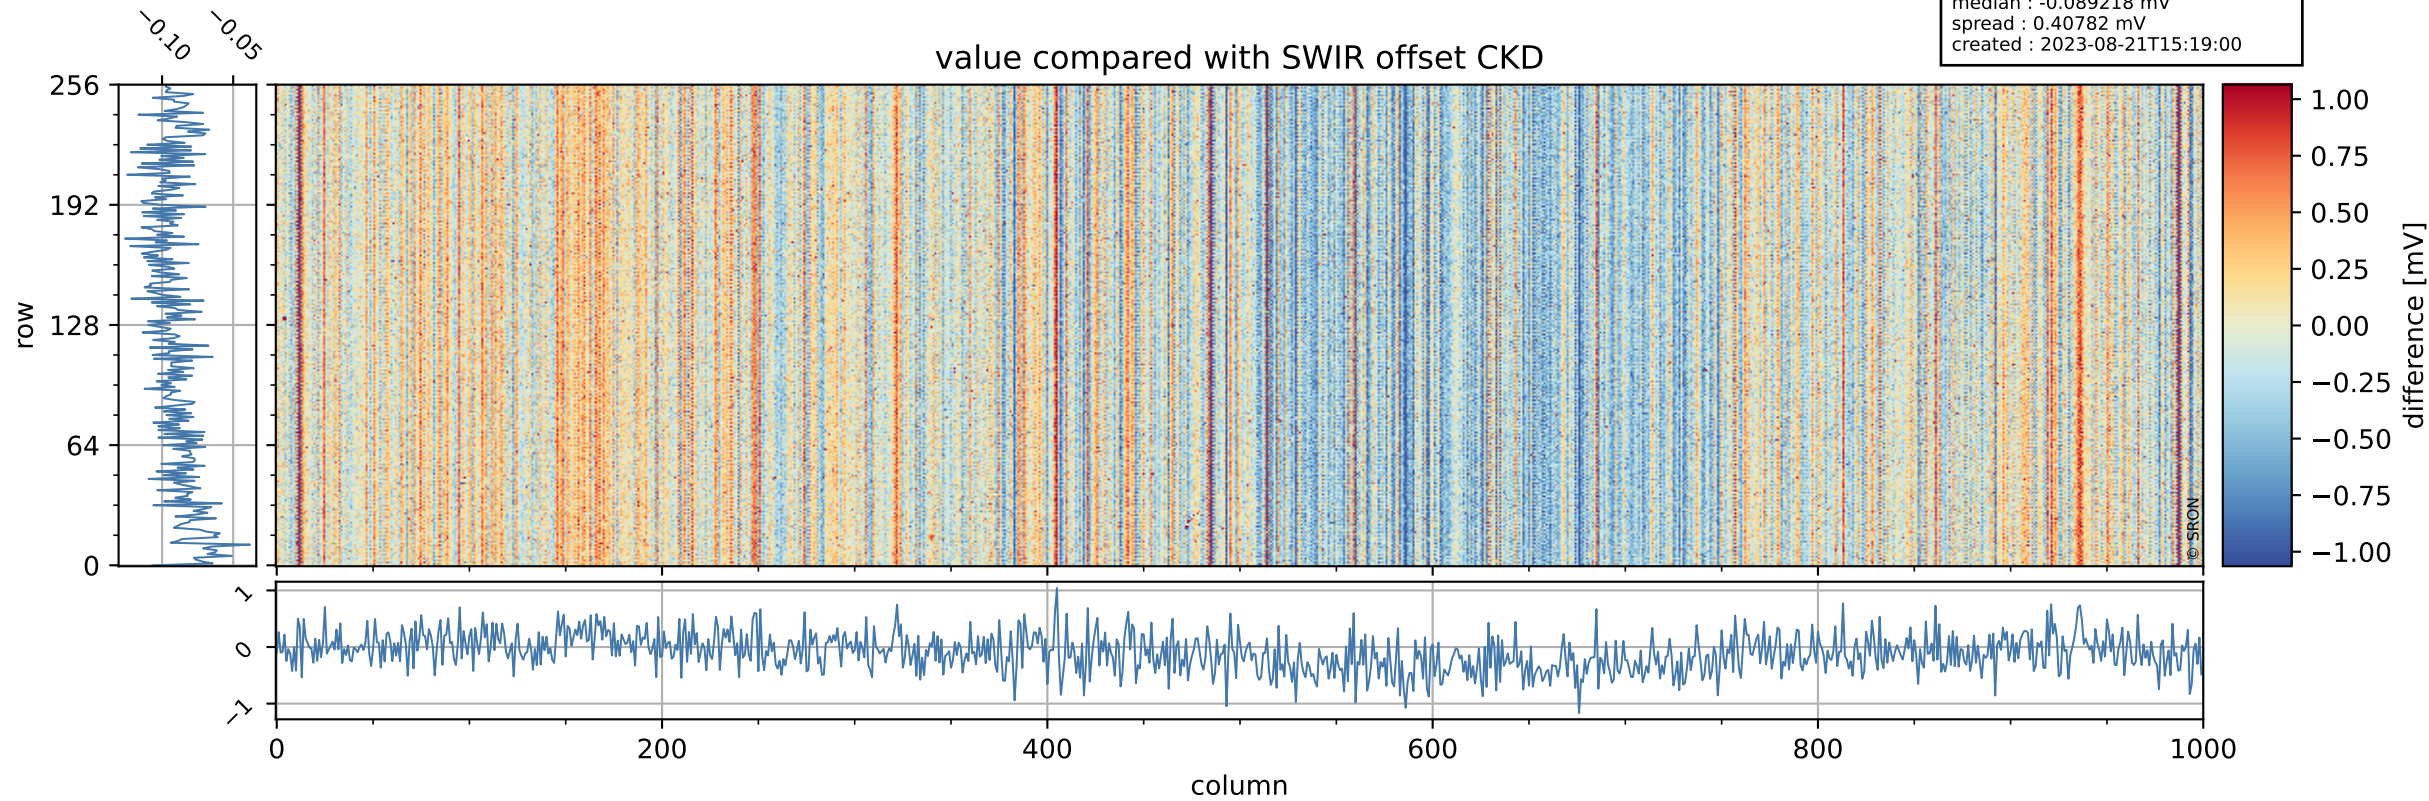

Tropomi SWIR offset (official)

orbits : 19 in [24412, 24457]
coverage : 2022-06-30 / 2022-07-03
median : 0.52592 V
spread : 0.035908 V
created : 2023-08-21T15:18:59

value detector map

Tropomi SWIR offset (official)

orbits : 19 in [24412, 24457]
coverage : 2022-06-30 / 2022-07-03
median : 31.774 μV
spread : 15.915 μV
created : 2023-08-21T15:19:00

Tropomi SWIR offset (official)

orbits : 19 in [24412, 24457]
coverage : 2022-06-30 / 2022-07-03
median : -0.089218 mV
spread : 0.40782 mV
created : 2023-08-21T15:19:00

value compared with SWIR offset CKD

Tropomi SWIR offset (official) ground-tracks of Sentinel-5P

orbits : 19 in [24412, 24457]
coverage : 2022-06-30 / 2022-07-03
created : 2023-08-21T15:19:00

Tropomi SWIR offset (official)

orbits : [2827, 24457]
coverage : 2018-04-30 / 2022-07-03
created : 2023-08-21T15:19:01

trend of detector median & temperatures