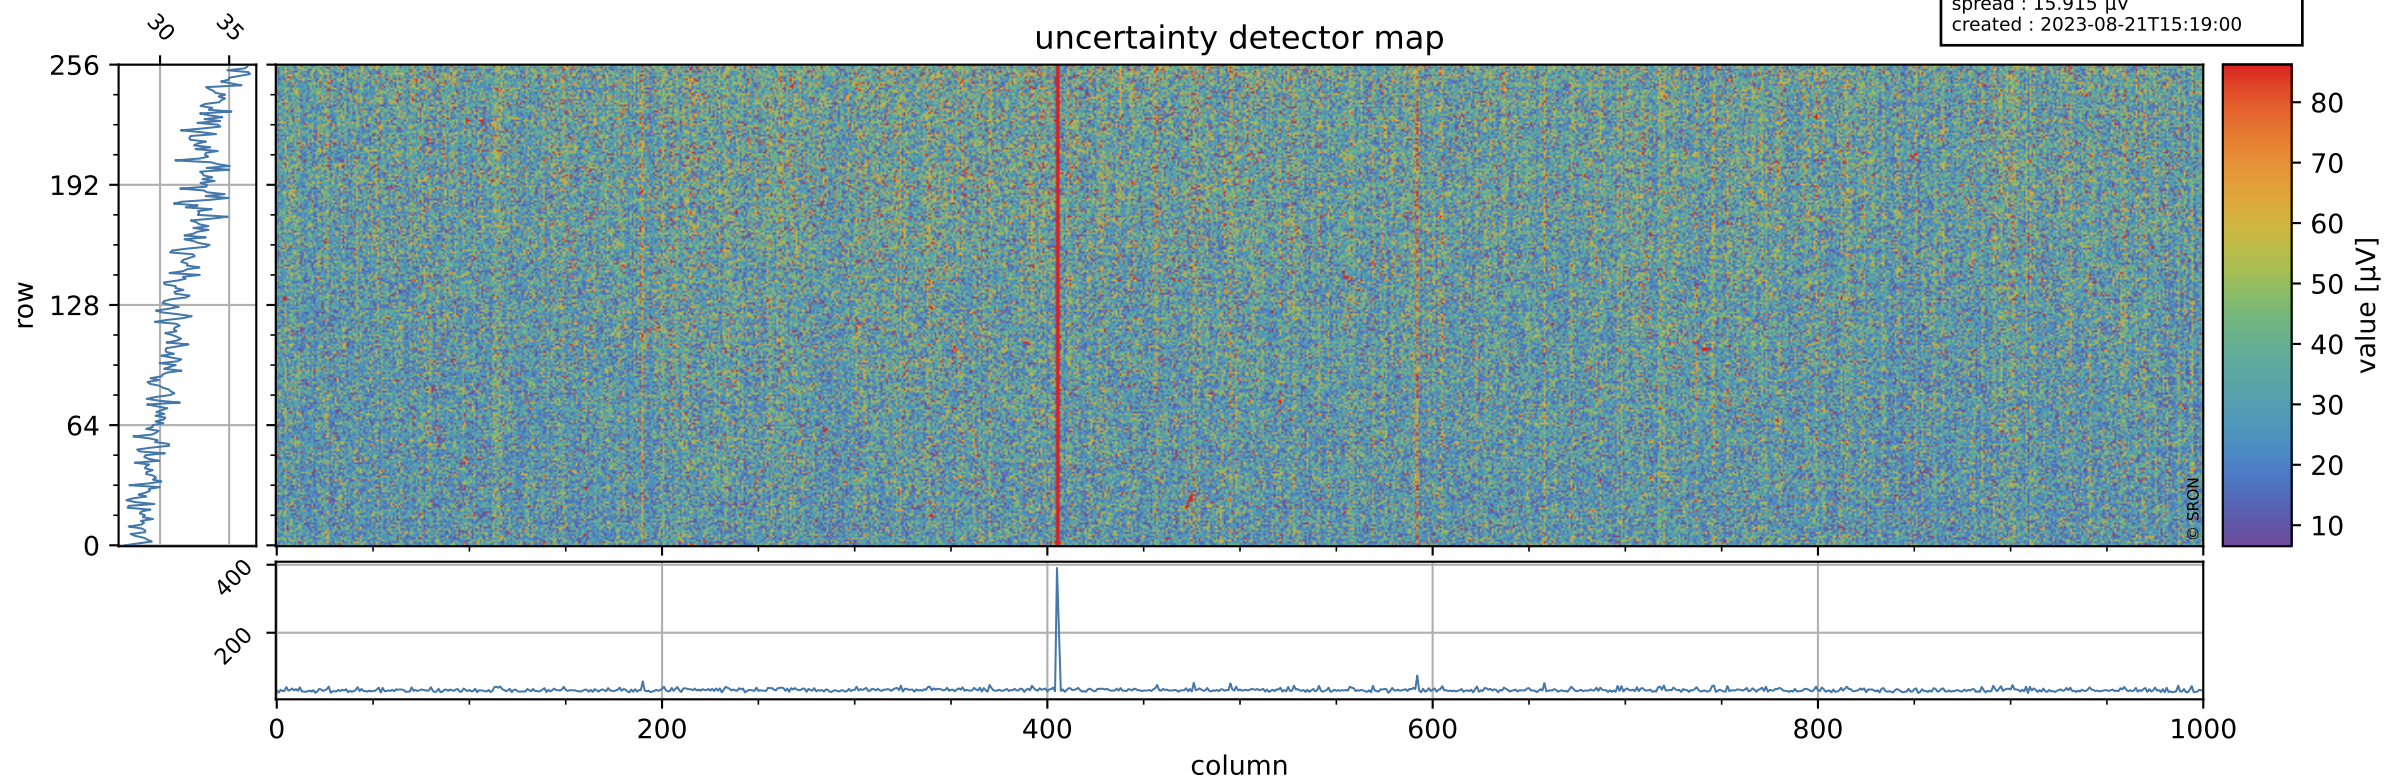

Tropomi SWIR offset (official)

orbits : 19 in [24412, 24457]
coverage : 2022-06-30 / 2022-07-03
median : 0.52592 V
spread : 0.035908 V
created : 2023-08-21T15:18:59

value detector map

Tropomi SWIR offset (official)

orbits : 19 in [24412, 24457]
coverage : 2022-06-30 / 2022-07-03
median : 31.774 μV
spread : 15.915 μV
created : 2023-08-21T15:19:00

Tropomi SWIR offset (official)

orbits : 19 in [24412, 24457]
coverage : 2022-06-30 / 2022-07-03
median : -0.089218 mV
spread : 0.40782 mV
created : 2023-08-21T15:19:00

value compared with SWIR offset CKD

Tropomi SWIR offset (official) ground-tracks of Sentinel-5P

orbits : 19 in [24412, 24457]
coverage : 2022-06-30 / 2022-07-03
created : 2023-08-21T15:19:00

Tropomi SWIR offset (official)

orbits : [2827, 24457]
coverage : 2018-04-30 / 2022-07-03
created : 2023-08-21T15:19:01

trend of detector median & temperatures