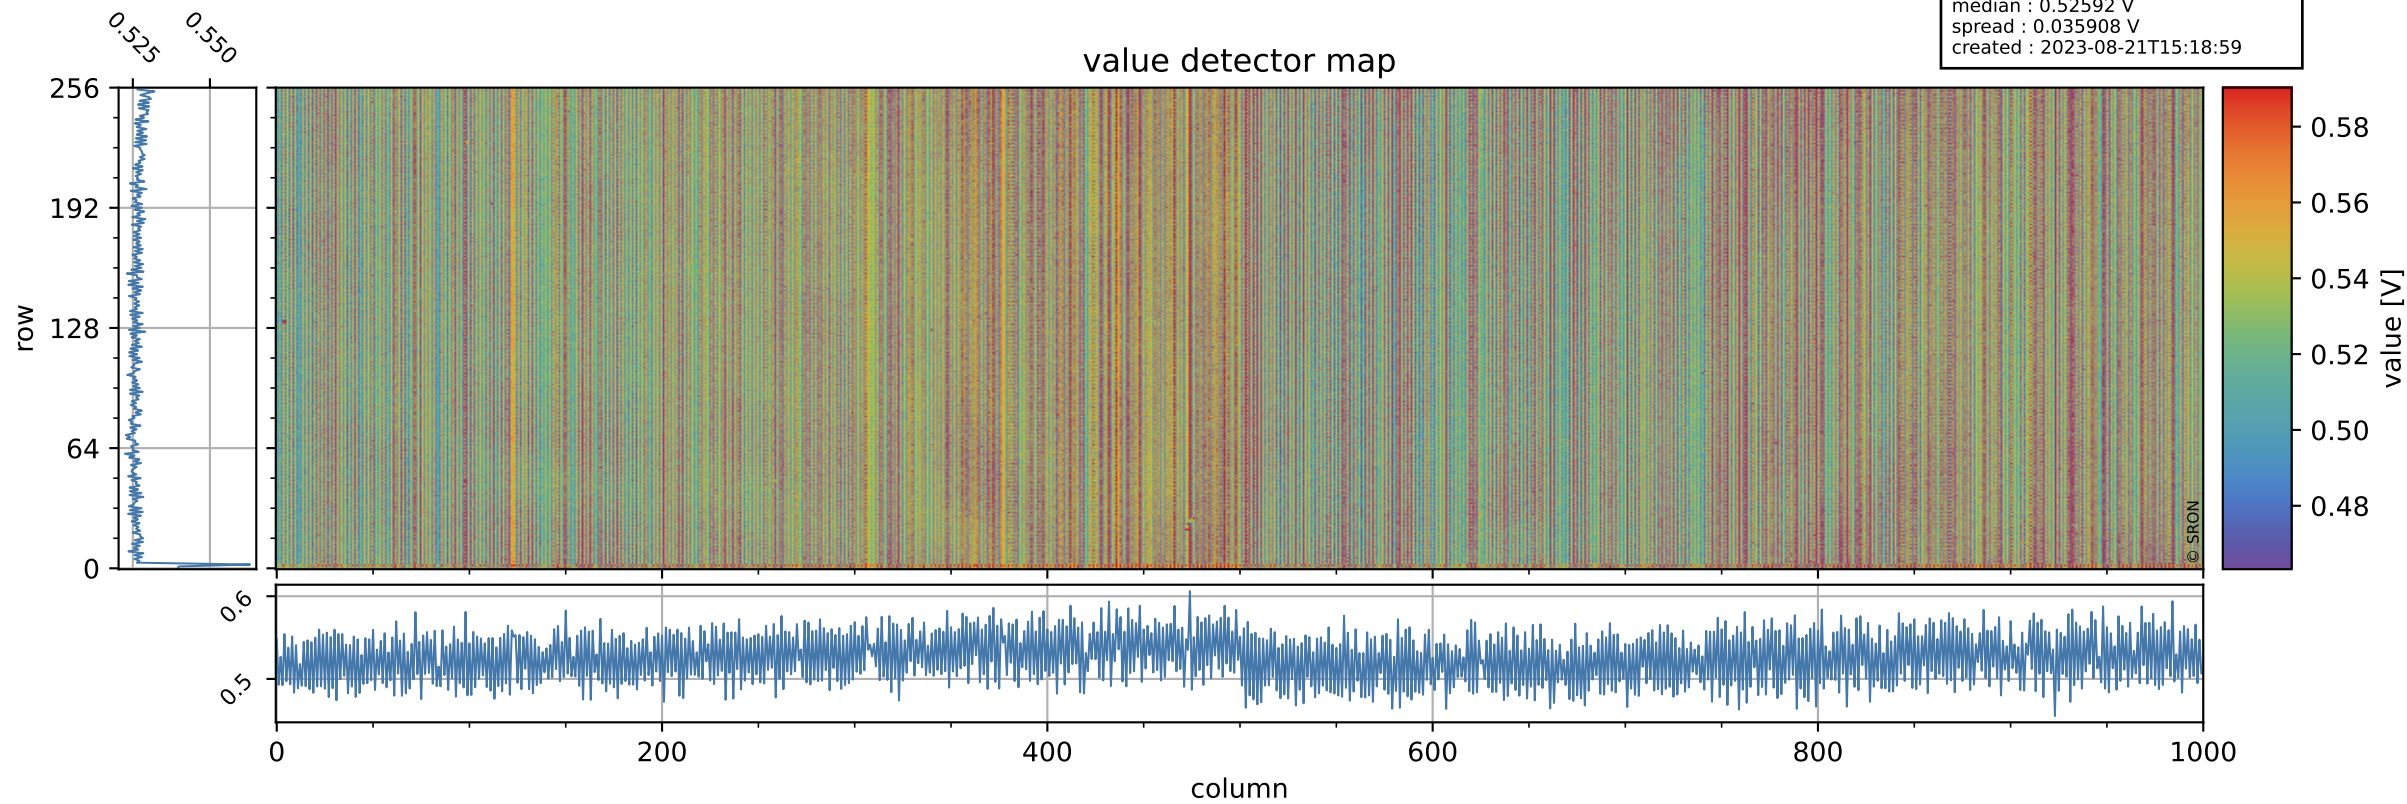

Tropomi SWIR offset (official)

orbits : 19 in [24412, 24457]
coverage : 2022-06-30 / 2022-07-03
median : 0.52592 V
spread : 0.035908 V
created : 2023-08-21T15:18:59

value detector map

Tropomi SWIR offset (official)

orbits : 19 in [24412, 24457]
coverage : 2022-06-30 / 2022-07-03
median : 31.774 μV
spread : 15.915 μV
created : 2023-08-21T15:19:00

Tropomi SWIR offset (official)

orbits : 19 in [24412, 24457]
coverage : 2022-06-30 / 2022-07-03
median : -0.089218 mV
spread : 0.40782 mV
created : 2023-08-21T15:19:00

value compared with SWIR offset CKD

Tropomi SWIR offset (official) ground-tracks of Sentinel-5P

orbits : 19 in [24412, 24457]
coverage : 2022-06-30 / 2022-07-03
created : 2023-08-21T15:19:00

Tropomi SWIR offset (official)

orbits : [2827, 24457]
coverage : 2018-04-30 / 2022-07-03
created : 2023-08-21T15:19:01

trend of detector median & temperatures