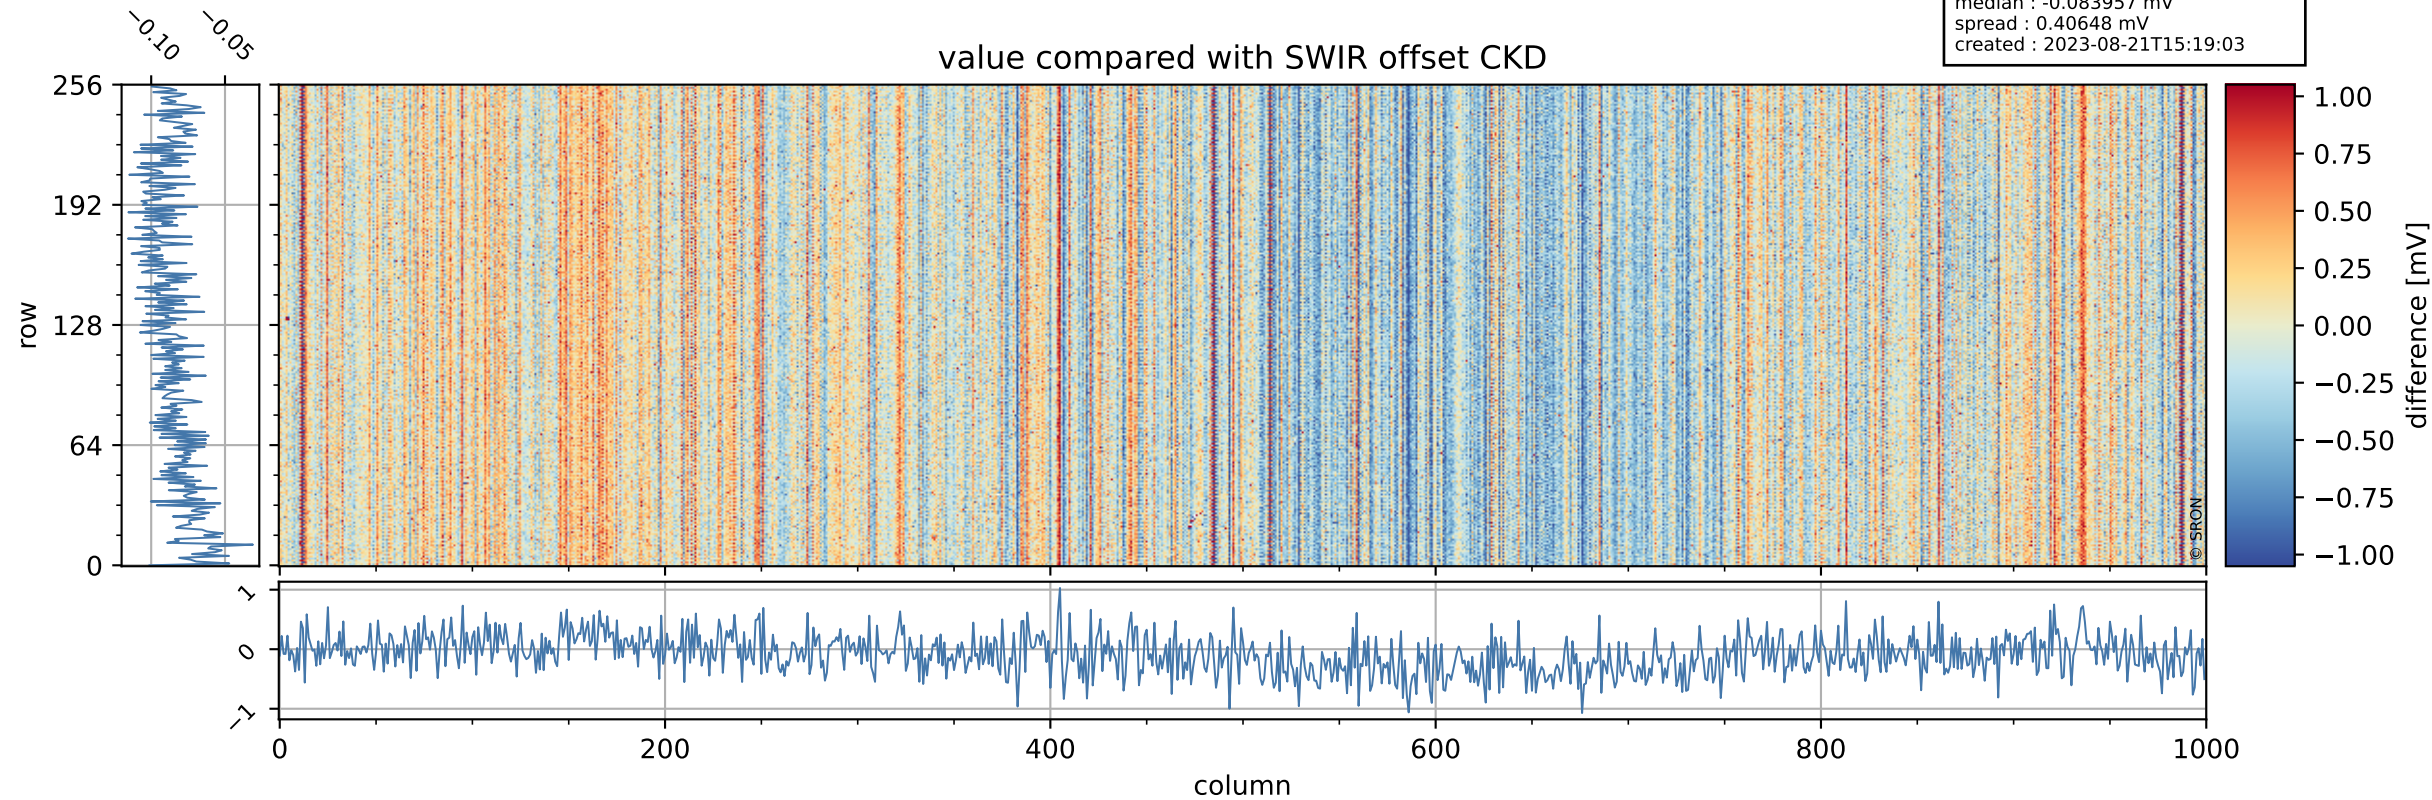

## value detector map

# Tropomi SWIR offset (official)

orbits : 18 in [24427, 24472]  
coverage : 2022-07-01 / 2022-07-04  
median : 32.599  $\mu\text{V}$   
spread : 16.239  $\mu\text{V}$   
created : 2023-08-21T15:19:02

# Tropomi SWIR offset (official)

orbits : 18 in [24427, 24472]  
coverage : 2022-07-01 / 2022-07-04  
median : -0.083957 mV  
spread : 0.40648 mV  
created : 2023-08-21T15:19:03

value compared with SWIR offset CKD

# Tropomi SWIR offset (official) ground-tracks of Sentinel-5P

orbits : 18 in [24427, 24472]  
coverage : 2022-07-01 / 2022-07-04  
created : 2023-08-21T15:19:03