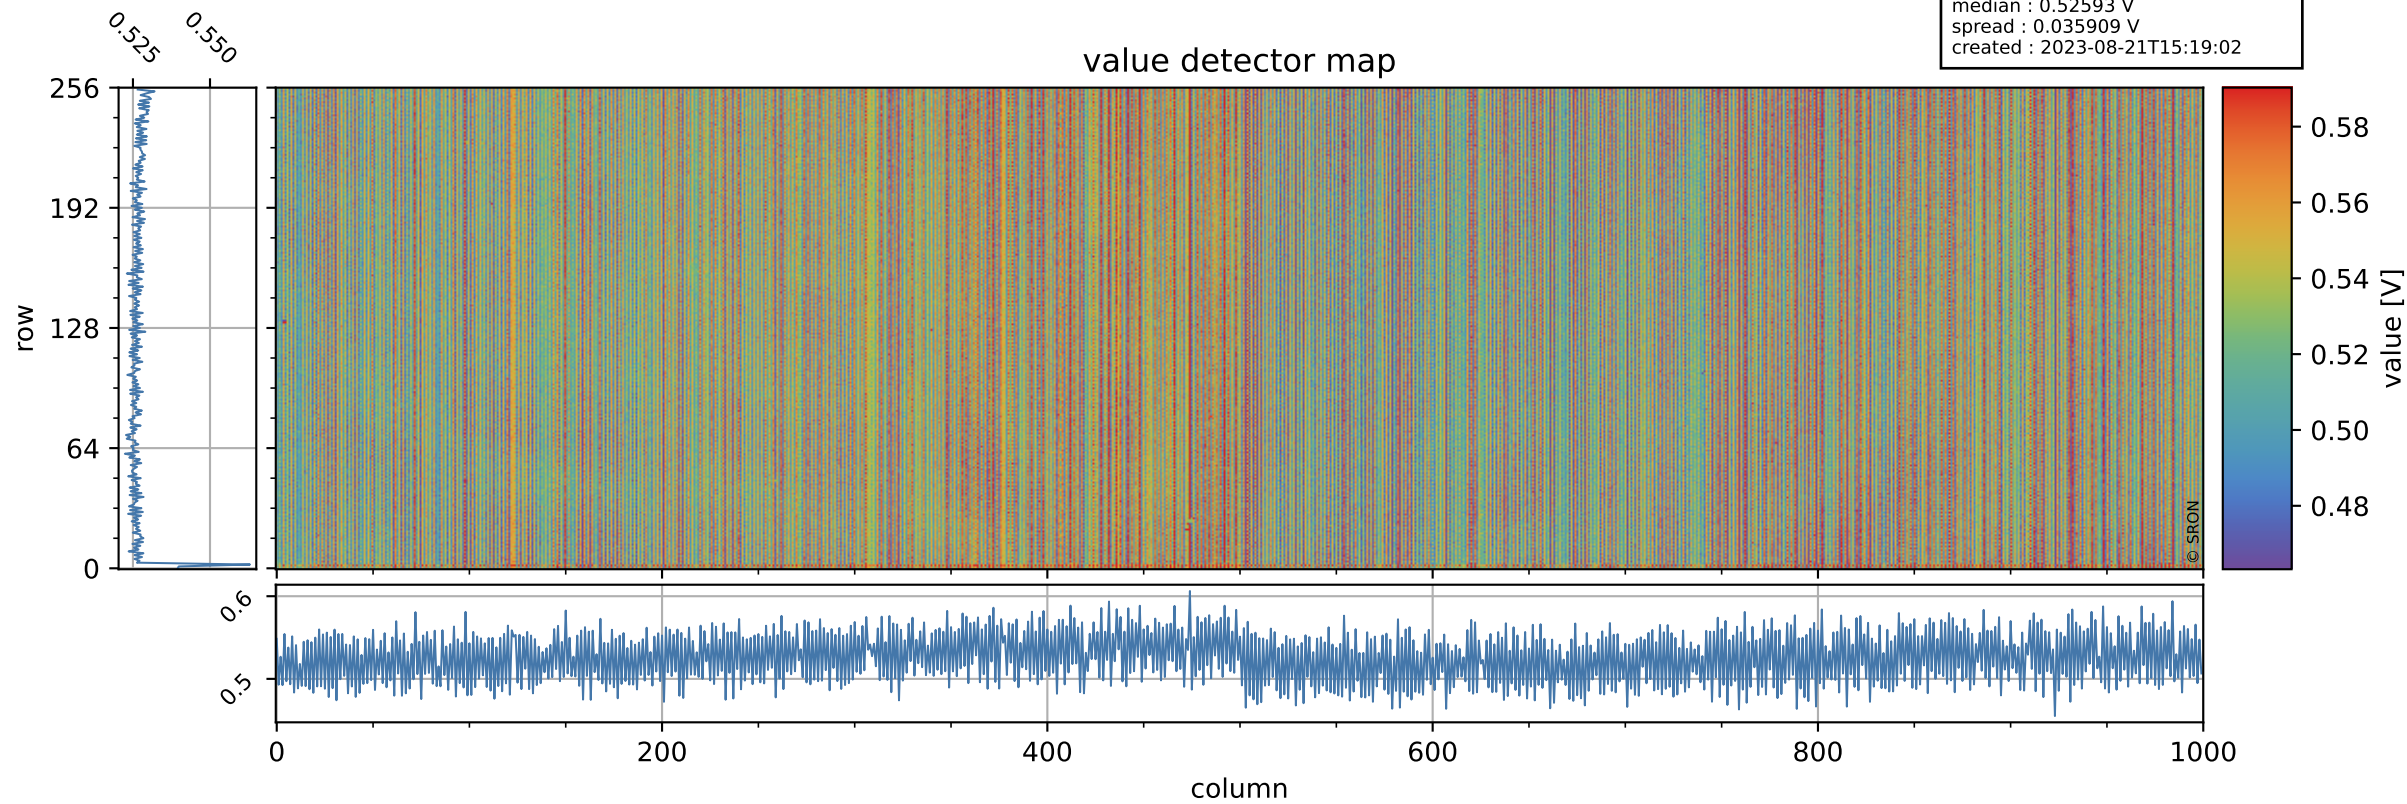

# Tropomi SWIR offset (official)

orbits : 18 in [24427, 24472]  
coverage : 2022-07-01 / 2022-07-04  
median : 0.52593 V  
spread : 0.035909 V  
created : 2023-08-21T15:19:02

## value detector map

# Tropomi SWIR offset (official)

orbits : 18 in [24427, 24472]  
coverage : 2022-07-01 / 2022-07-04  
median : 32.599  $\mu\text{V}$   
spread : 16.239  $\mu\text{V}$   
created : 2023-08-21T15:19:02

# Tropomi SWIR offset (official) ground-tracks of Sentinel-5P

orbits : 18 in [24427, 24472]  
coverage : 2022-07-01 / 2022-07-04  
created : 2023-08-21T15:19:03