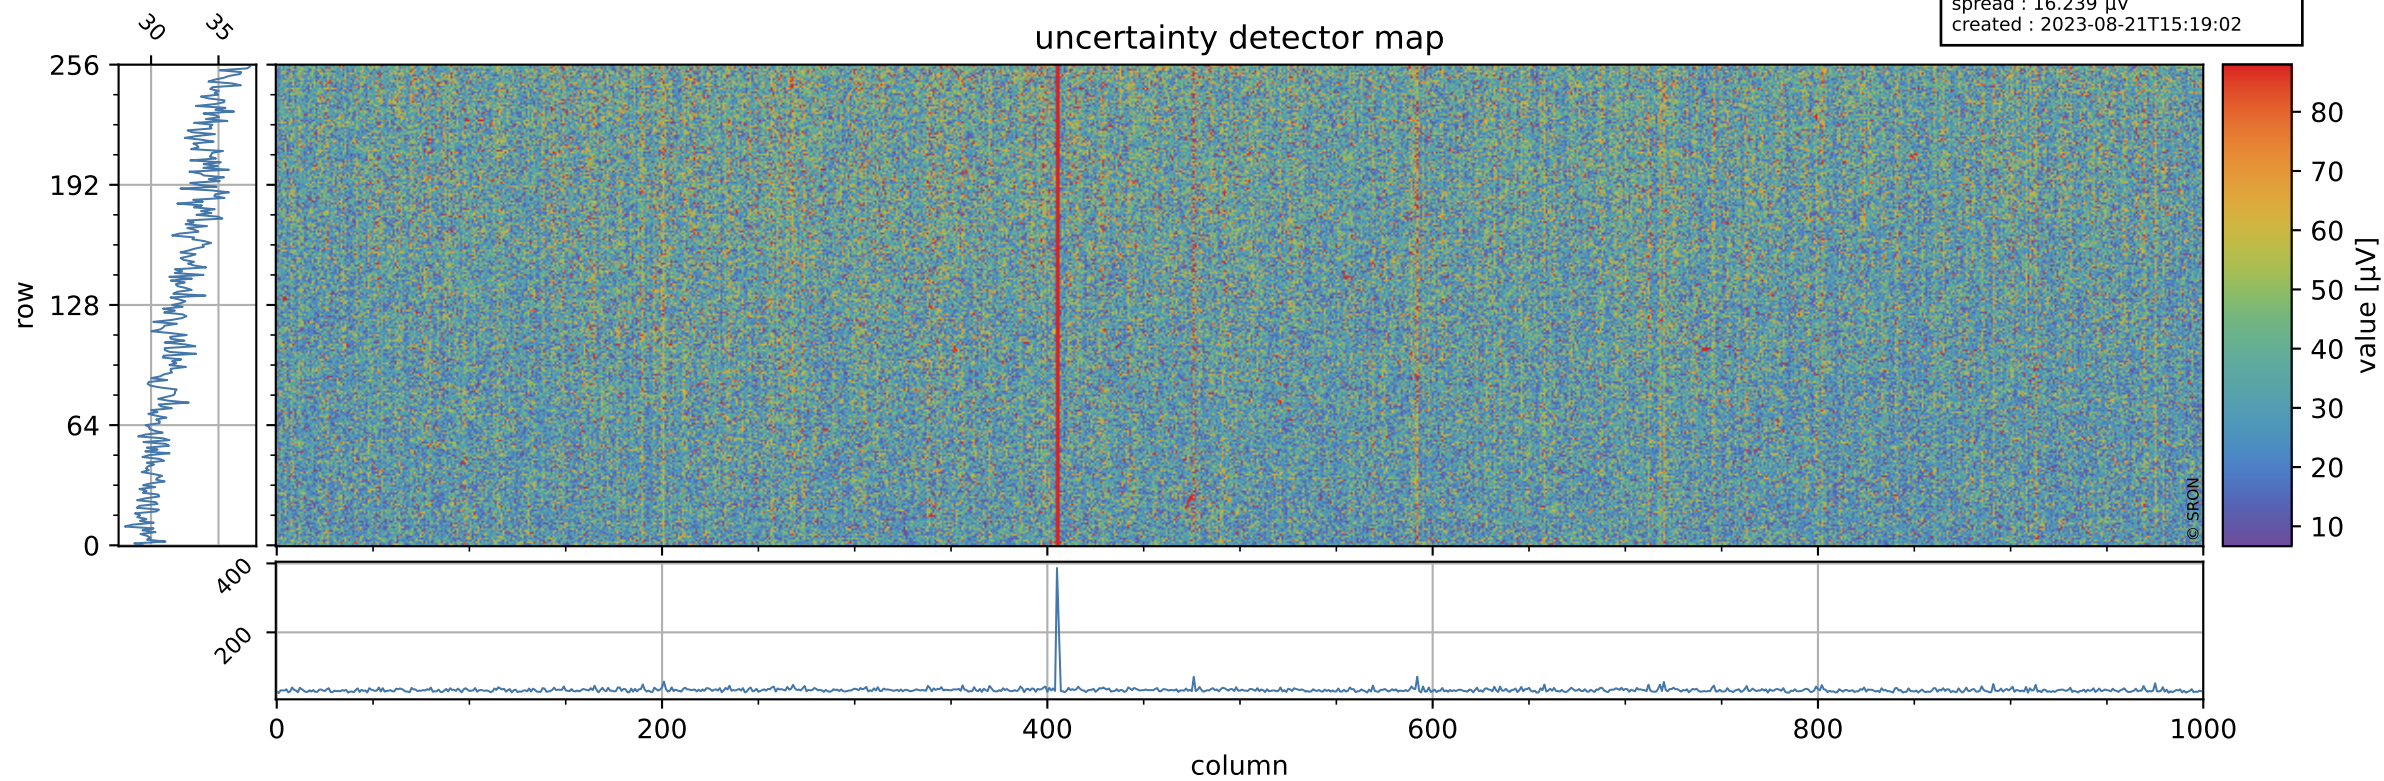

# Tropomi SWIR offset (official)

orbits : 18 in [24427, 24472]  
coverage : 2022-07-01 / 2022-07-04  
median : 0.52593 V  
spread : 0.035909 V  
created : 2023-08-21T15:19:02

## value detector map

# Tropomi SWIR offset (official)

orbits : 18 in [24427, 24472]  
coverage : 2022-07-01 / 2022-07-04  
median : 32.599  $\mu\text{V}$   
spread : 16.239  $\mu\text{V}$   
created : 2023-08-21T15:19:02

# Tropomi SWIR offset (official) ground-tracks of Sentinel-5P

orbits : 18 in [24427, 24472]  
coverage : 2022-07-01 / 2022-07-04  
created : 2023-08-21T15:19:03