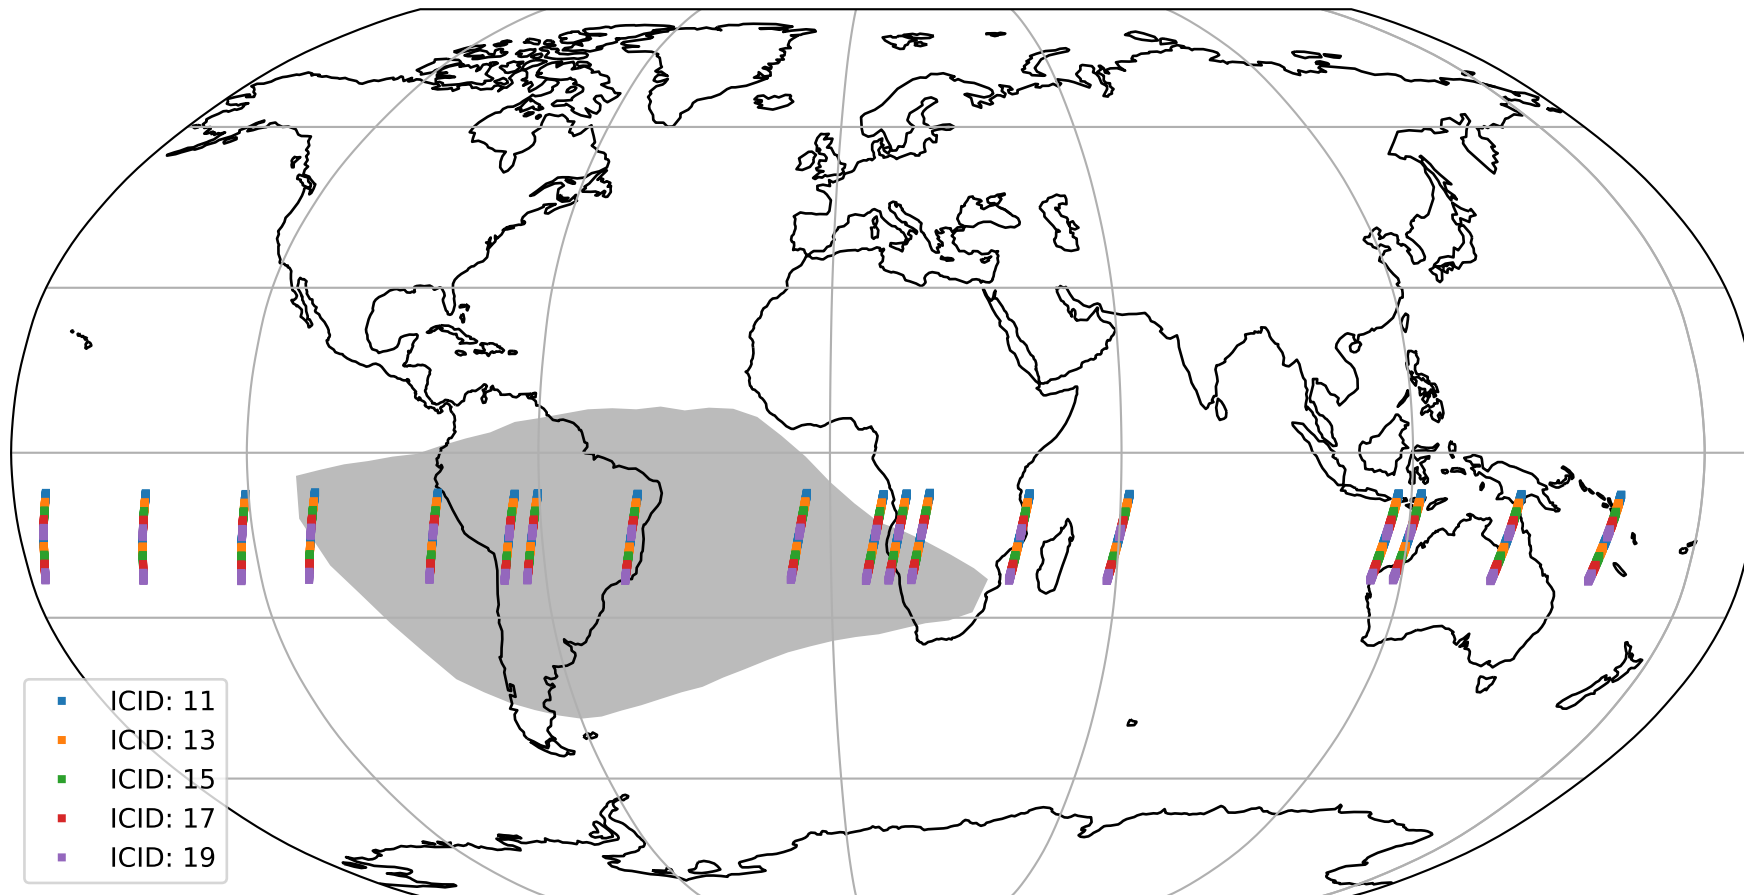

# Tropomi SWIR offset (official)

orbits : 18 in [24427, 24472]  
coverage : 2022-07-01 / 2022-07-04  
median : 32.599  $\mu\text{V}$   
spread : 16.239  $\mu\text{V}$   
created : 2023-08-21T15:19:02

# Tropomi SWIR offset (official)

orbits : 18 in [24427, 24472]  
coverage : 2022-07-01 / 2022-07-04  
median : -0.083957 mV  
spread : 0.40648 mV  
created : 2023-08-21T15:19:03

value compared with SWIR offset CKD

# Tropomi SWIR offset (official) ground-tracks of Sentinel-5P

orbits : 18 in [24427, 24472]  
coverage : 2022-07-01 / 2022-07-04  
created : 2023-08-21T15:19:03

# Tropomi SWIR offset (official)

orbits : [2827, 24472]  
coverage : 2018-04-30 / 2022-07-04  
created : 2023-08-21T15:19:04