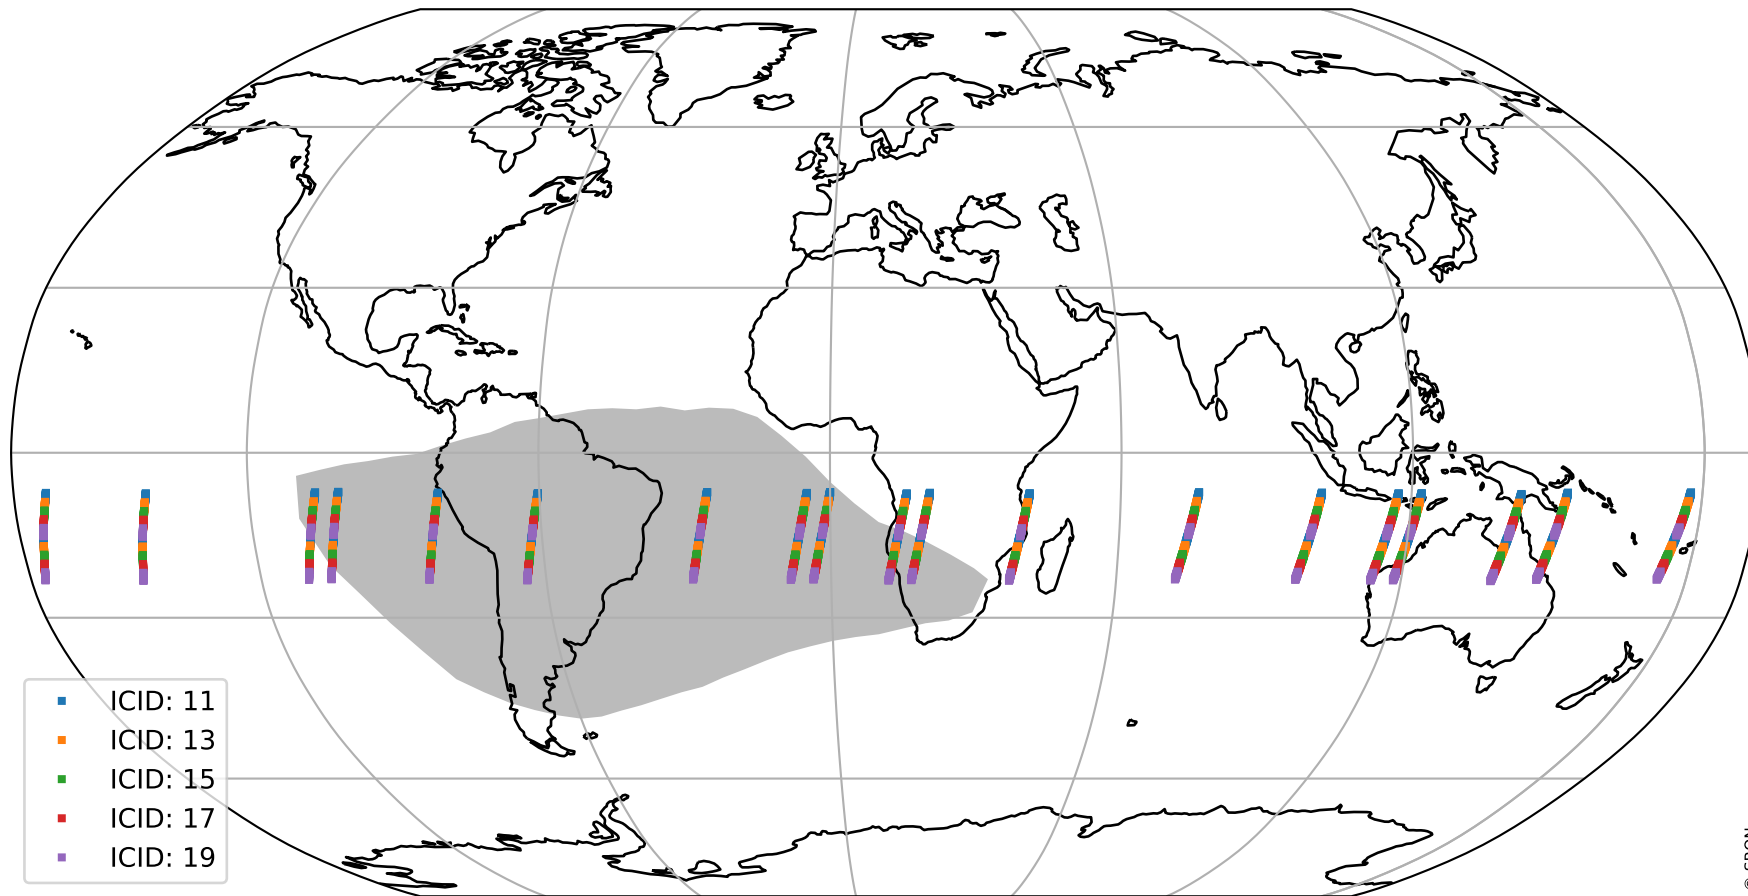

Tropomi SWIR offset (official)

orbits : 19 in [24442, 24487]
coverage : 2022-07-02 / 2022-07-05
median : 0.52593 V
spread : 0.035908 V
created : 2023-08-21T15:19:05

value detector map

Tropomi SWIR offset (official)

orbits : 19 in [24442, 24487]
coverage : 2022-07-02 / 2022-07-05
median : 31.543 μV
spread : 15.522 μV
created : 2023-08-21T15:19:05

Tropomi SWIR offset (official)

orbits : 19 in [24442, 24487]
coverage : 2022-07-02 / 2022-07-05
median : -0.082396 mV
spread : 0.40164 mV
created : 2023-08-21T15:19:06

value compared with SWIR offset CKD

Tropomi SWIR offset (official) ground-tracks of Sentinel-5P

orbits : 19 in [24442, 24487]
coverage : 2022-07-02 / 2022-07-05
created : 2023-08-21T15:19:06

Tropomi SWIR offset (official)

orbits : [2827, 24487]
coverage : 2018-04-30 / 2022-07-05
created : 2023-08-21T15:19:06

trend of detector median & temperatures