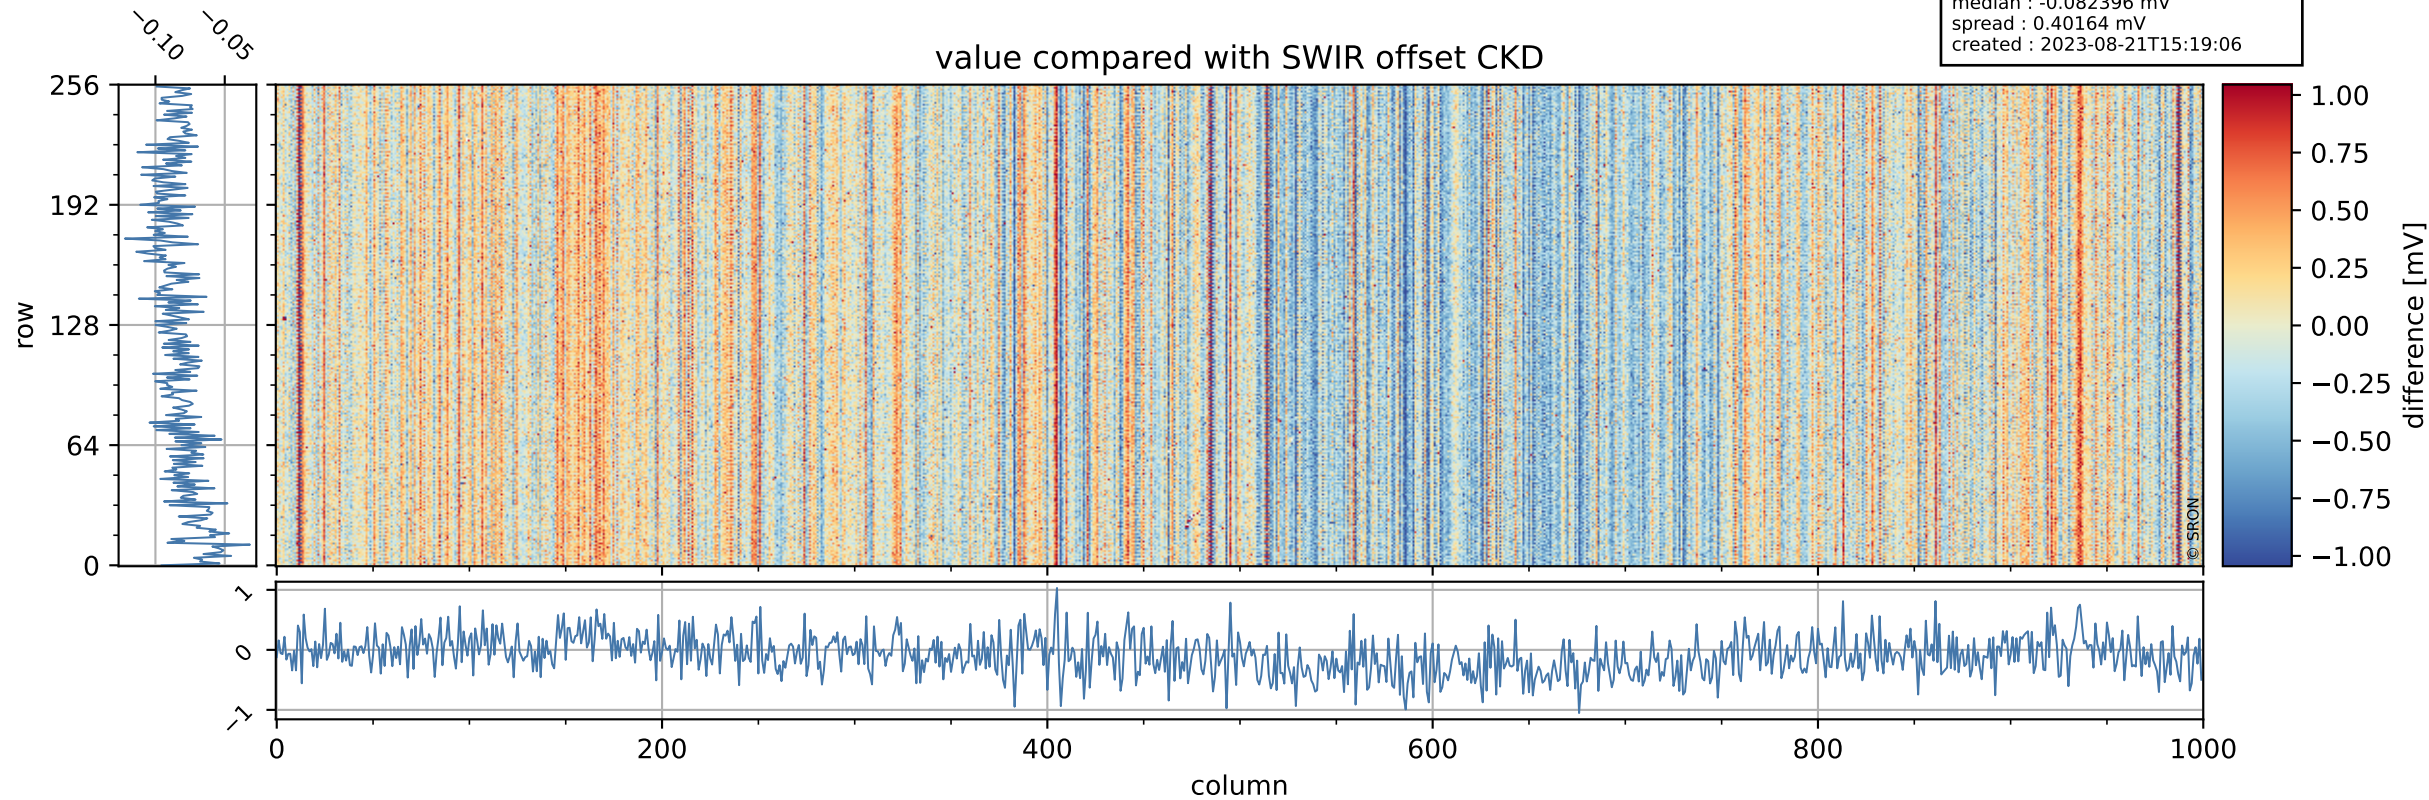

Tropomi SWIR offset (official)

orbits : 19 in [24442, 24487]
coverage : 2022-07-02 / 2022-07-05
median : 0.52593 V
spread : 0.035908 V
created : 2023-08-21T15:19:05

value detector map

Tropomi SWIR offset (official)

orbits : 19 in [24442, 24487]
coverage : 2022-07-02 / 2022-07-05
median : 31.543 μV
spread : 15.522 μV
created : 2023-08-21T15:19:05

Tropomi SWIR offset (official)

orbits : 19 in [24442, 24487]
coverage : 2022-07-02 / 2022-07-05
median : -0.082396 mV
spread : 0.40164 mV
created : 2023-08-21T15:19:06

value compared with SWIR offset CKD

Tropomi SWIR offset (official) ground-tracks of Sentinel-5P

orbits : 19 in [24442, 24487]
coverage : 2022-07-02 / 2022-07-05
created : 2023-08-21T15:19:06

Tropomi SWIR offset (official)

orbits : [2827, 24487]
coverage : 2018-04-30 / 2022-07-05
created : 2023-08-21T15:19:06

trend of detector median & temperatures