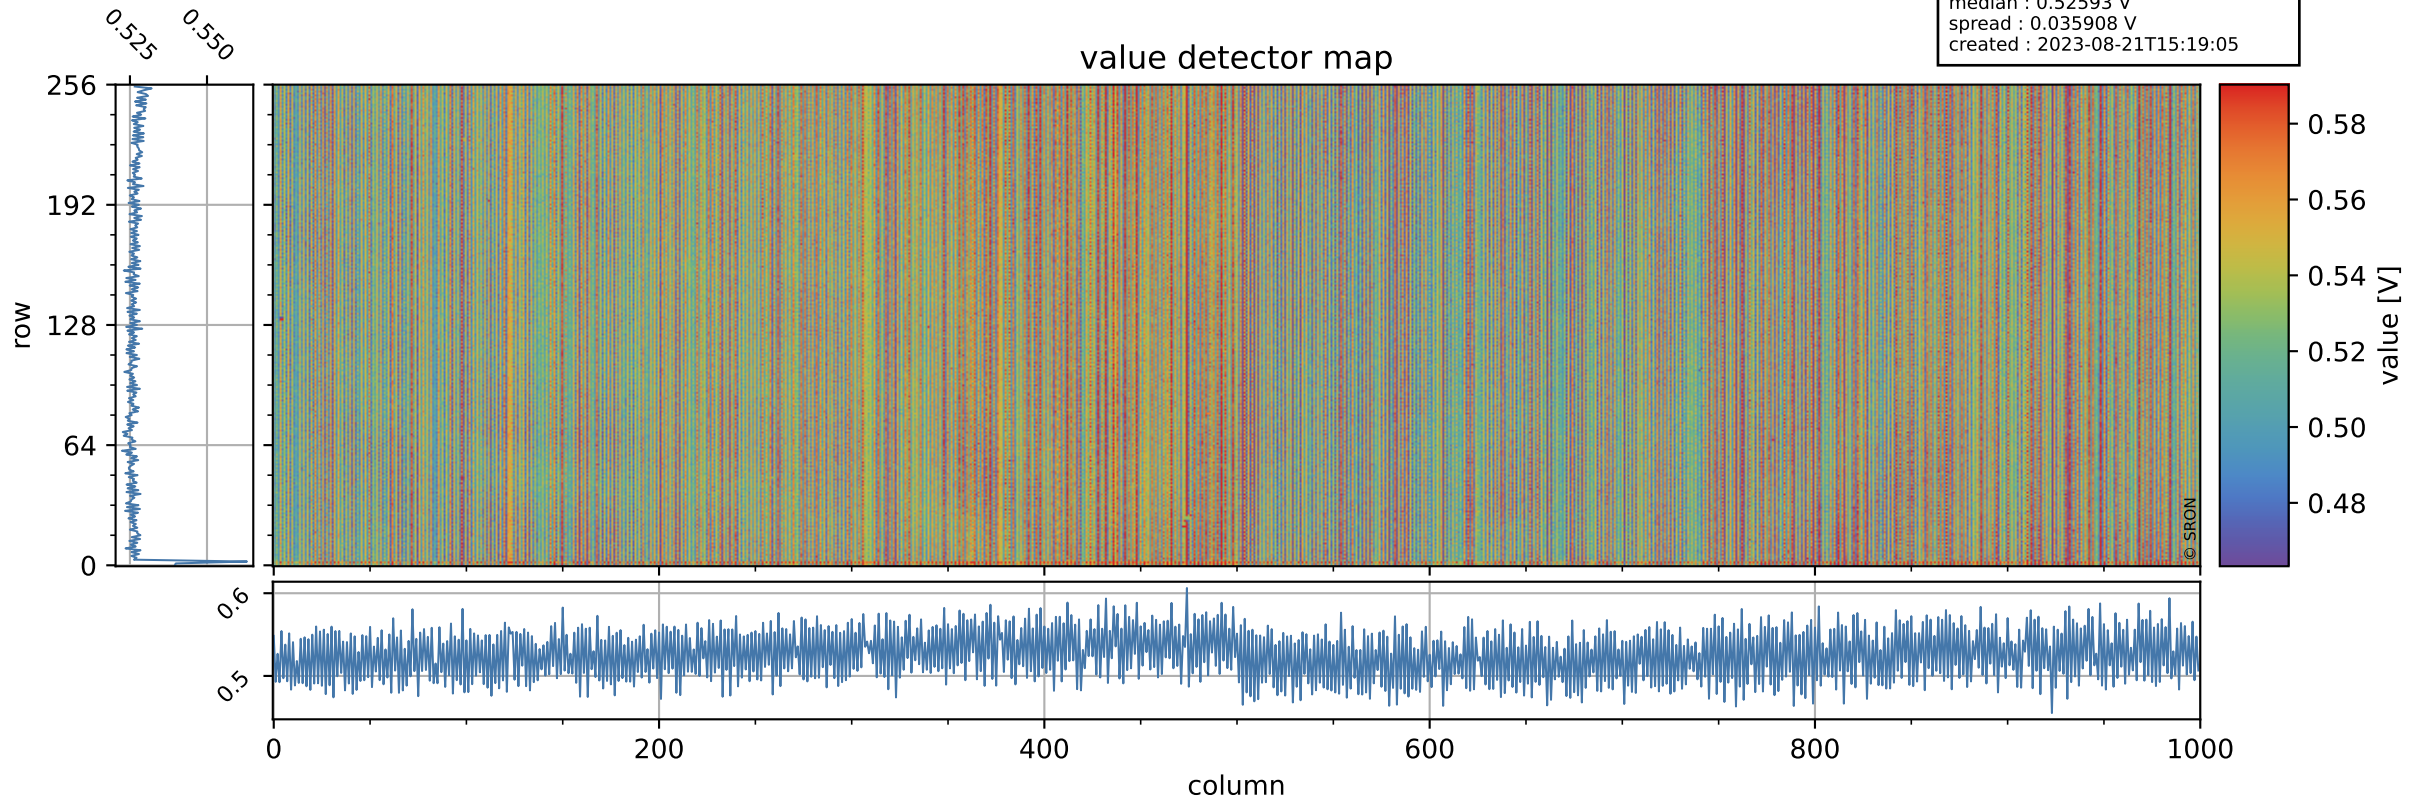

Tropomi SWIR offset (official)

orbits : 19 in [24442, 24487]
coverage : 2022-07-02 / 2022-07-05
median : 0.52593 V
spread : 0.035908 V
created : 2023-08-21T15:19:05

value detector map

Tropomi SWIR offset (official)

orbits : 19 in [24442, 24487]
coverage : 2022-07-02 / 2022-07-05
median : 31.543 μV
spread : 15.522 μV
created : 2023-08-21T15:19:05

Tropomi SWIR offset (official)

orbits : 19 in [24442, 24487]
coverage : 2022-07-02 / 2022-07-05
median : -0.082396 mV
spread : 0.40164 mV
created : 2023-08-21T15:19:06

value compared with SWIR offset CKD

Tropomi SWIR offset (official) ground-tracks of Sentinel-5P

orbits : 19 in [24442, 24487]
coverage : 2022-07-02 / 2022-07-05
created : 2023-08-21T15:19:06

Tropomi SWIR offset (official)

orbits : [2827, 24487]
coverage : 2018-04-30 / 2022-07-05
created : 2023-08-21T15:19:06

trend of detector median & temperatures