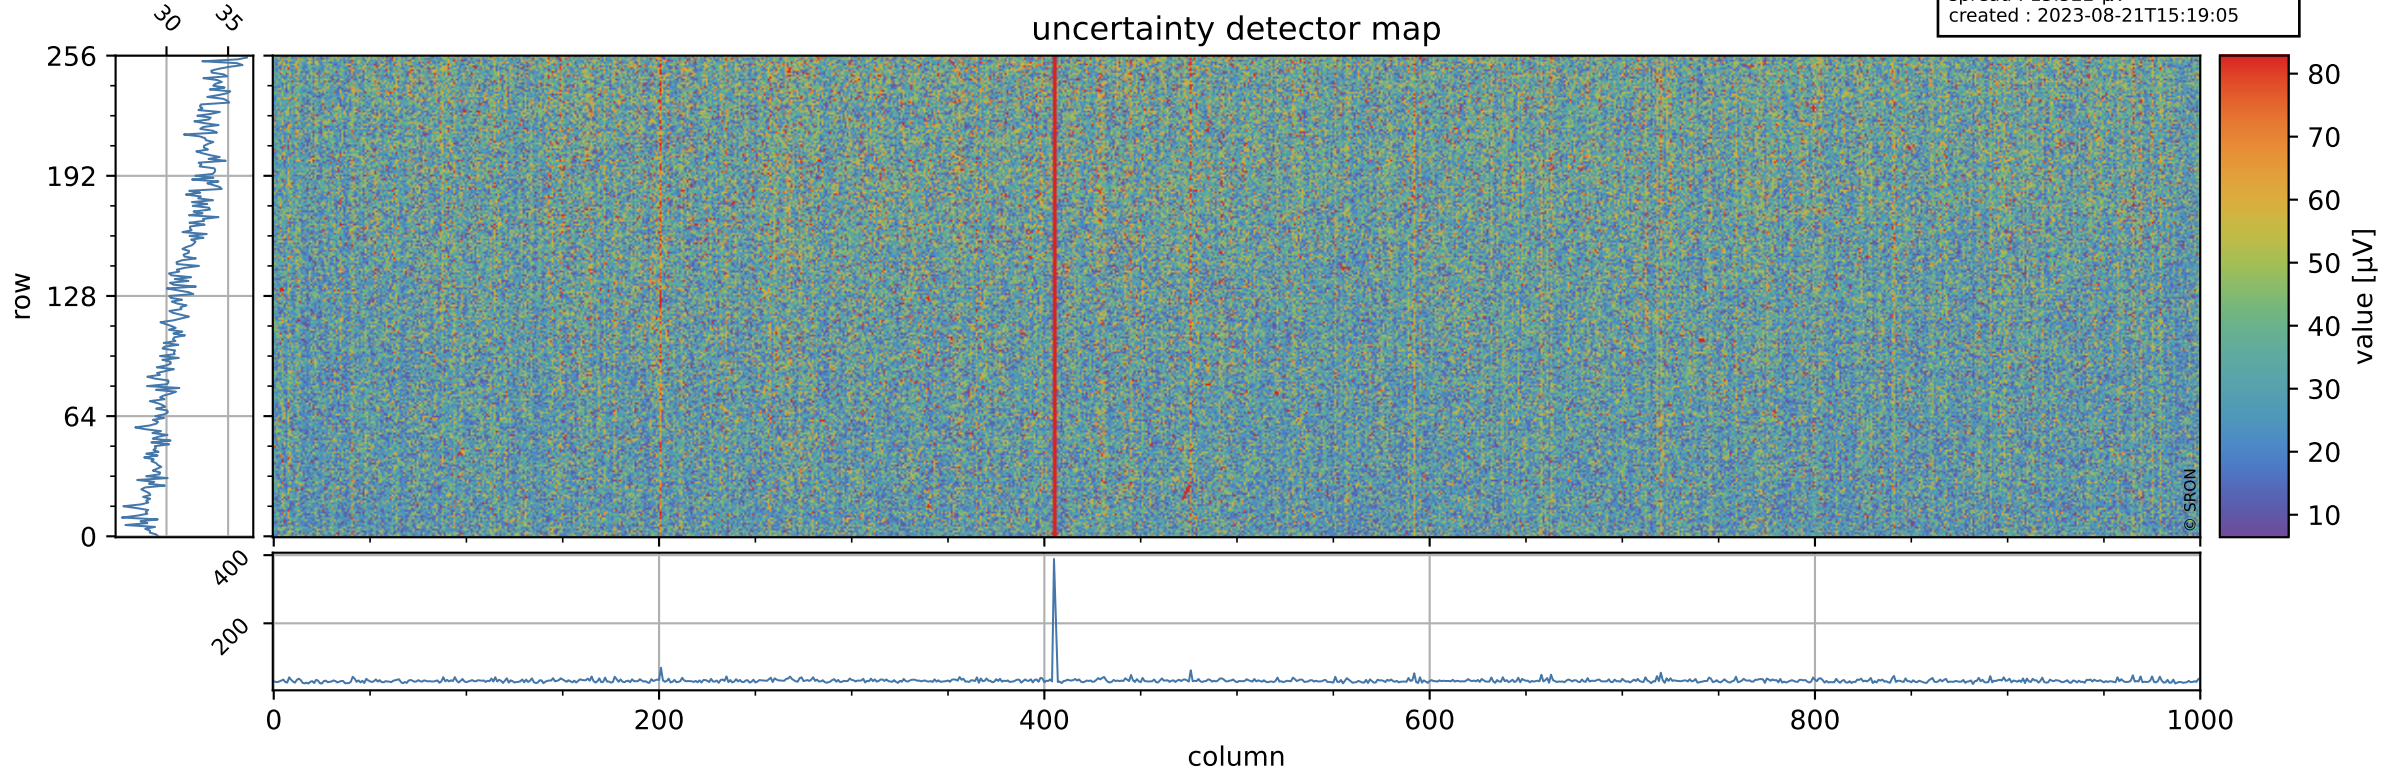

Tropomi SWIR offset (official)

orbits : 19 in [24442, 24487]
coverage : 2022-07-02 / 2022-07-05
median : 0.52593 V
spread : 0.035908 V
created : 2023-08-21T15:19:05

value detector map

Tropomi SWIR offset (official)

orbits : 19 in [24442, 24487]
coverage : 2022-07-02 / 2022-07-05
median : 31.543 μV
spread : 15.522 μV
created : 2023-08-21T15:19:05

Tropomi SWIR offset (official)

orbits : 19 in [24442, 24487]
coverage : 2022-07-02 / 2022-07-05
median : -0.082396 mV
spread : 0.40164 mV
created : 2023-08-21T15:19:06

value compared with SWIR offset CKD

Tropomi SWIR offset (official) ground-tracks of Sentinel-5P

orbits : 19 in [24442, 24487]
coverage : 2022-07-02 / 2022-07-05
created : 2023-08-21T15:19:06

Tropomi SWIR offset (official)

orbits : [2827, 24487]
coverage : 2018-04-30 / 2022-07-05
created : 2023-08-21T15:19:06

trend of detector median & temperatures