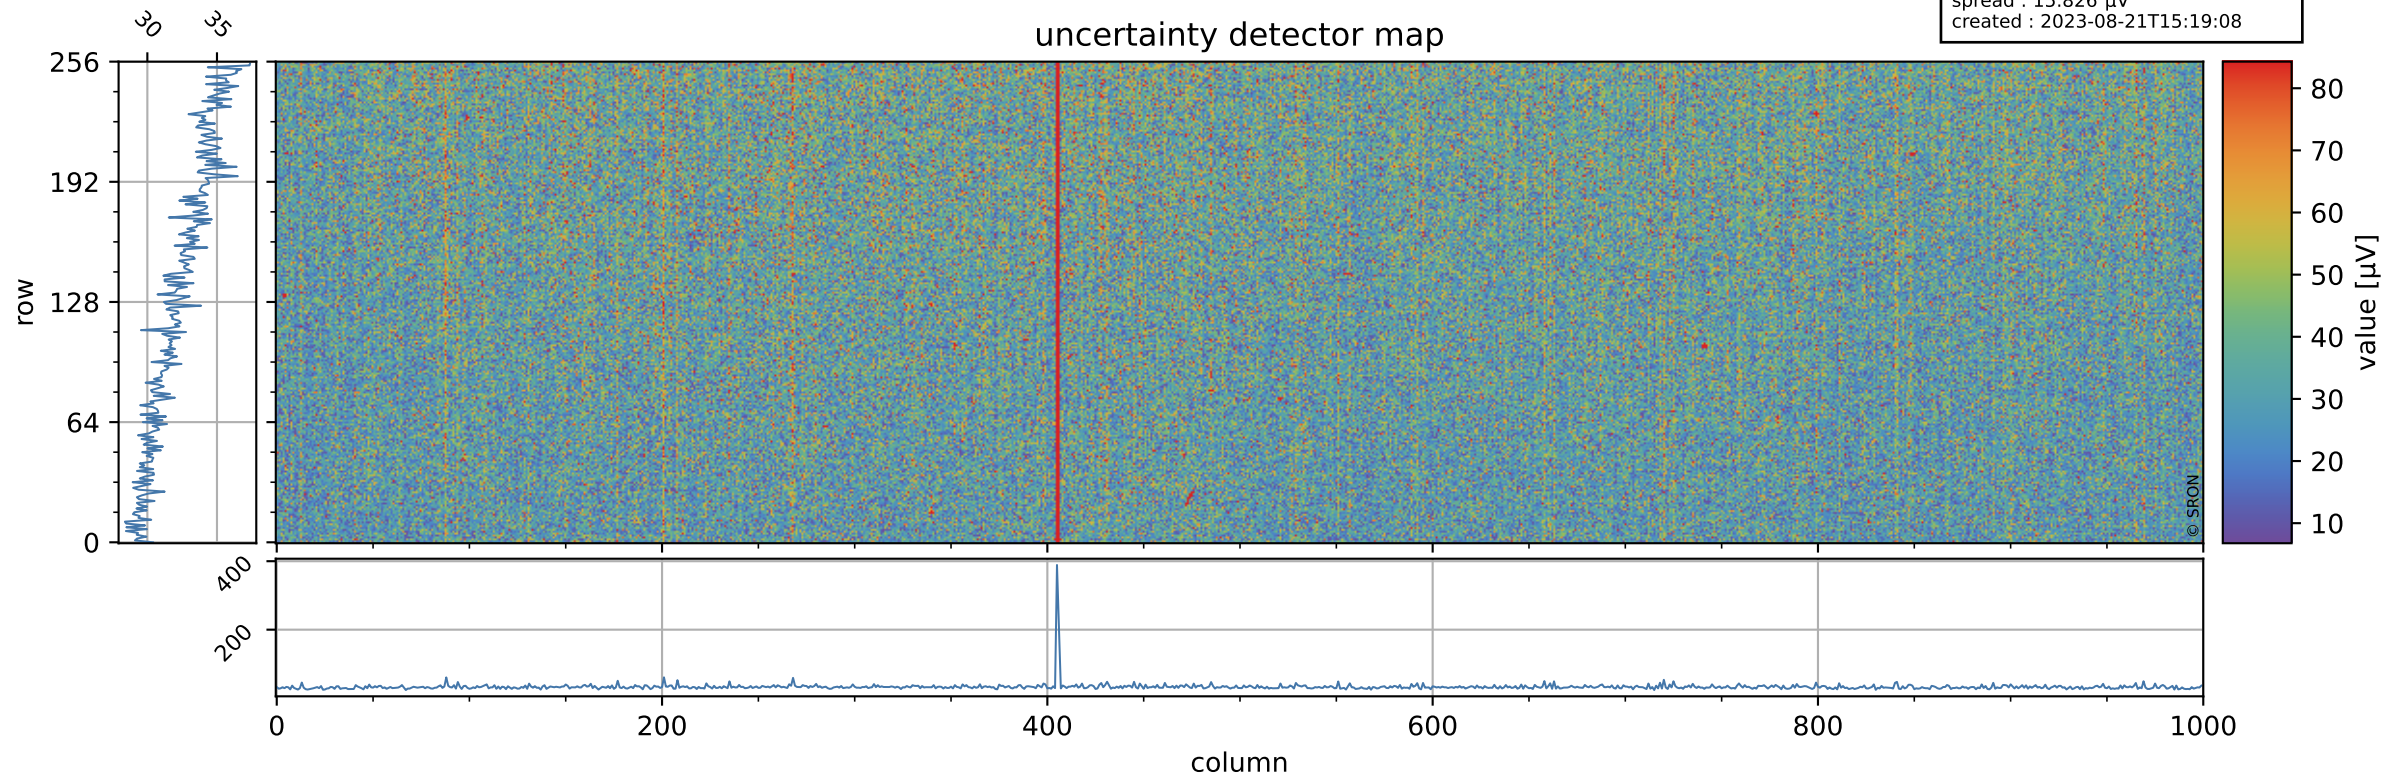

# Tropomi SWIR offset (official)

orbits : 19 in [24457, 24502]  
coverage : 2022-07-03 / 2022-07-06  
median : 0.52595 V  
spread : 0.035908 V  
created : 2023-08-21T15:19:07

## value detector map

# Tropomi SWIR offset (official)

orbits : 19 in [24457, 24502]  
coverage : 2022-07-03 / 2022-07-06  
median : 32.564  $\mu\text{V}$   
spread : 15.826  $\mu\text{V}$   
created : 2023-08-21T15:19:08

# Tropomi SWIR offset (official) ground-tracks of Sentinel-5P

orbits : 19 in [24457, 24502]  
coverage : 2022-07-03 / 2022-07-06  
created : 2023-08-21T15:19:09