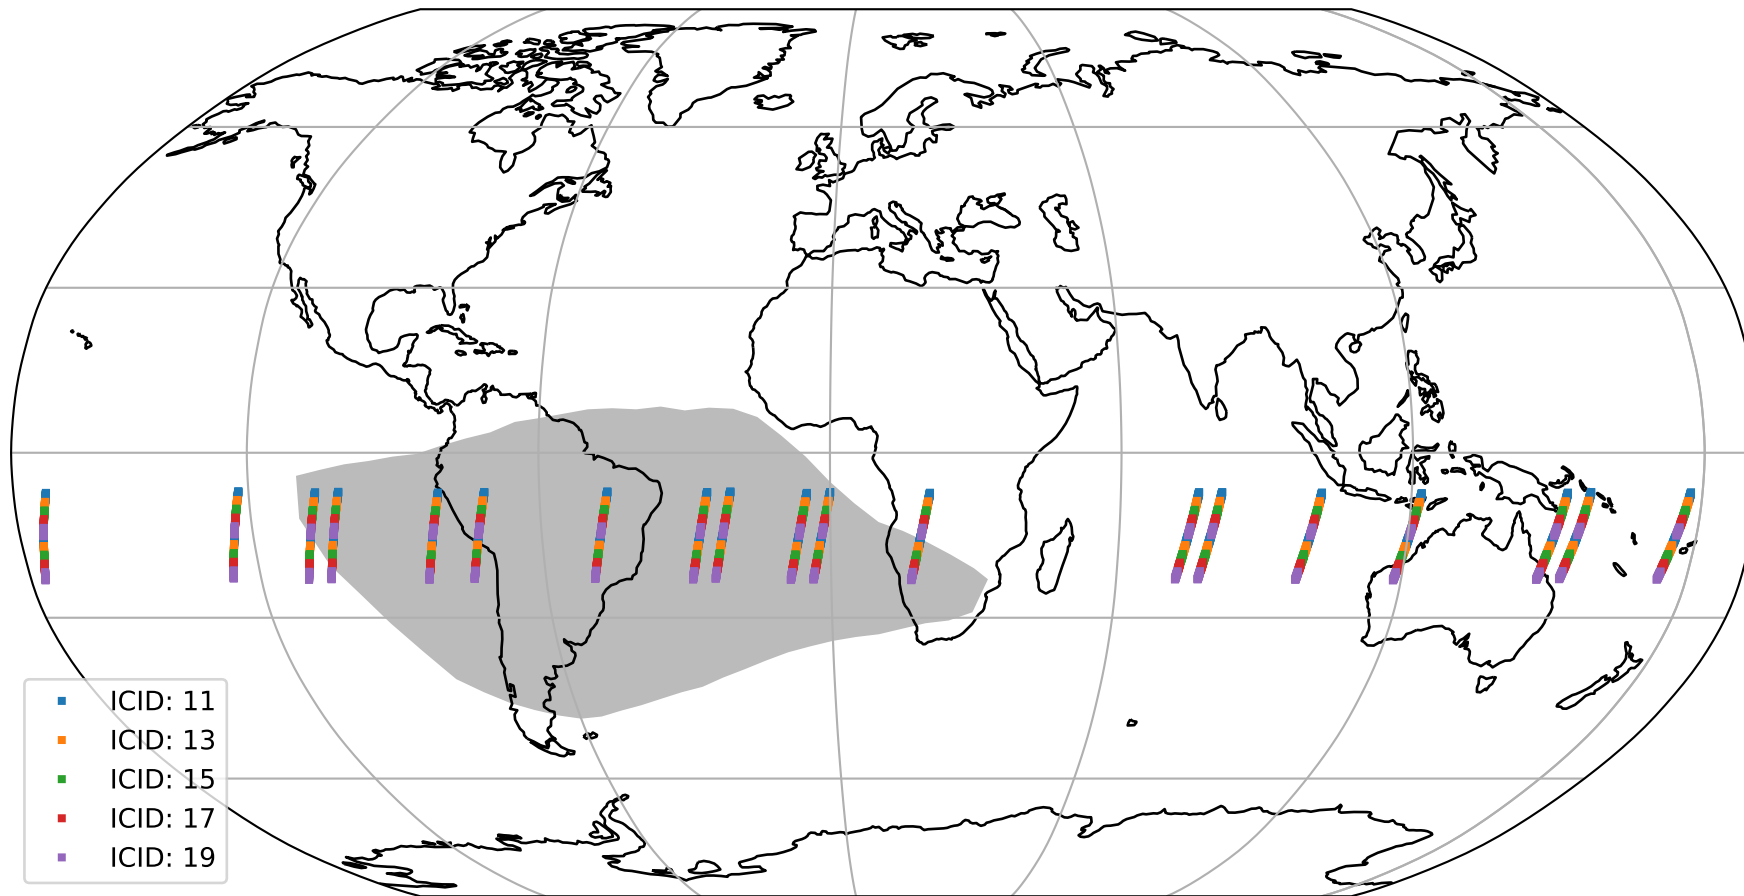

# Tropomi SWIR offset (official)

orbits : 19 in [24457, 24502]  
coverage : 2022-07-03 / 2022-07-06  
median : 32.564  $\mu\text{V}$   
spread : 15.826  $\mu\text{V}$   
created : 2023-08-21T15:19:08

# Tropomi SWIR offset (official)

orbits : 19 in [24457, 24502]  
coverage : 2022-07-03 / 2022-07-06  
median : -0.065393 mV  
spread : 0.39751 mV  
created : 2023-08-21T15:19:08

value compared with SWIR offset CKD

# Tropomi SWIR offset (official) ground-tracks of Sentinel-5P

orbits : 19 in [24457, 24502]  
coverage : 2022-07-03 / 2022-07-06  
created : 2023-08-21T15:19:09

# Tropomi SWIR offset (official)

orbits : [2827, 24502]  
coverage : 2018-04-30 / 2022-07-06  
created : 2023-08-21T15:19:09