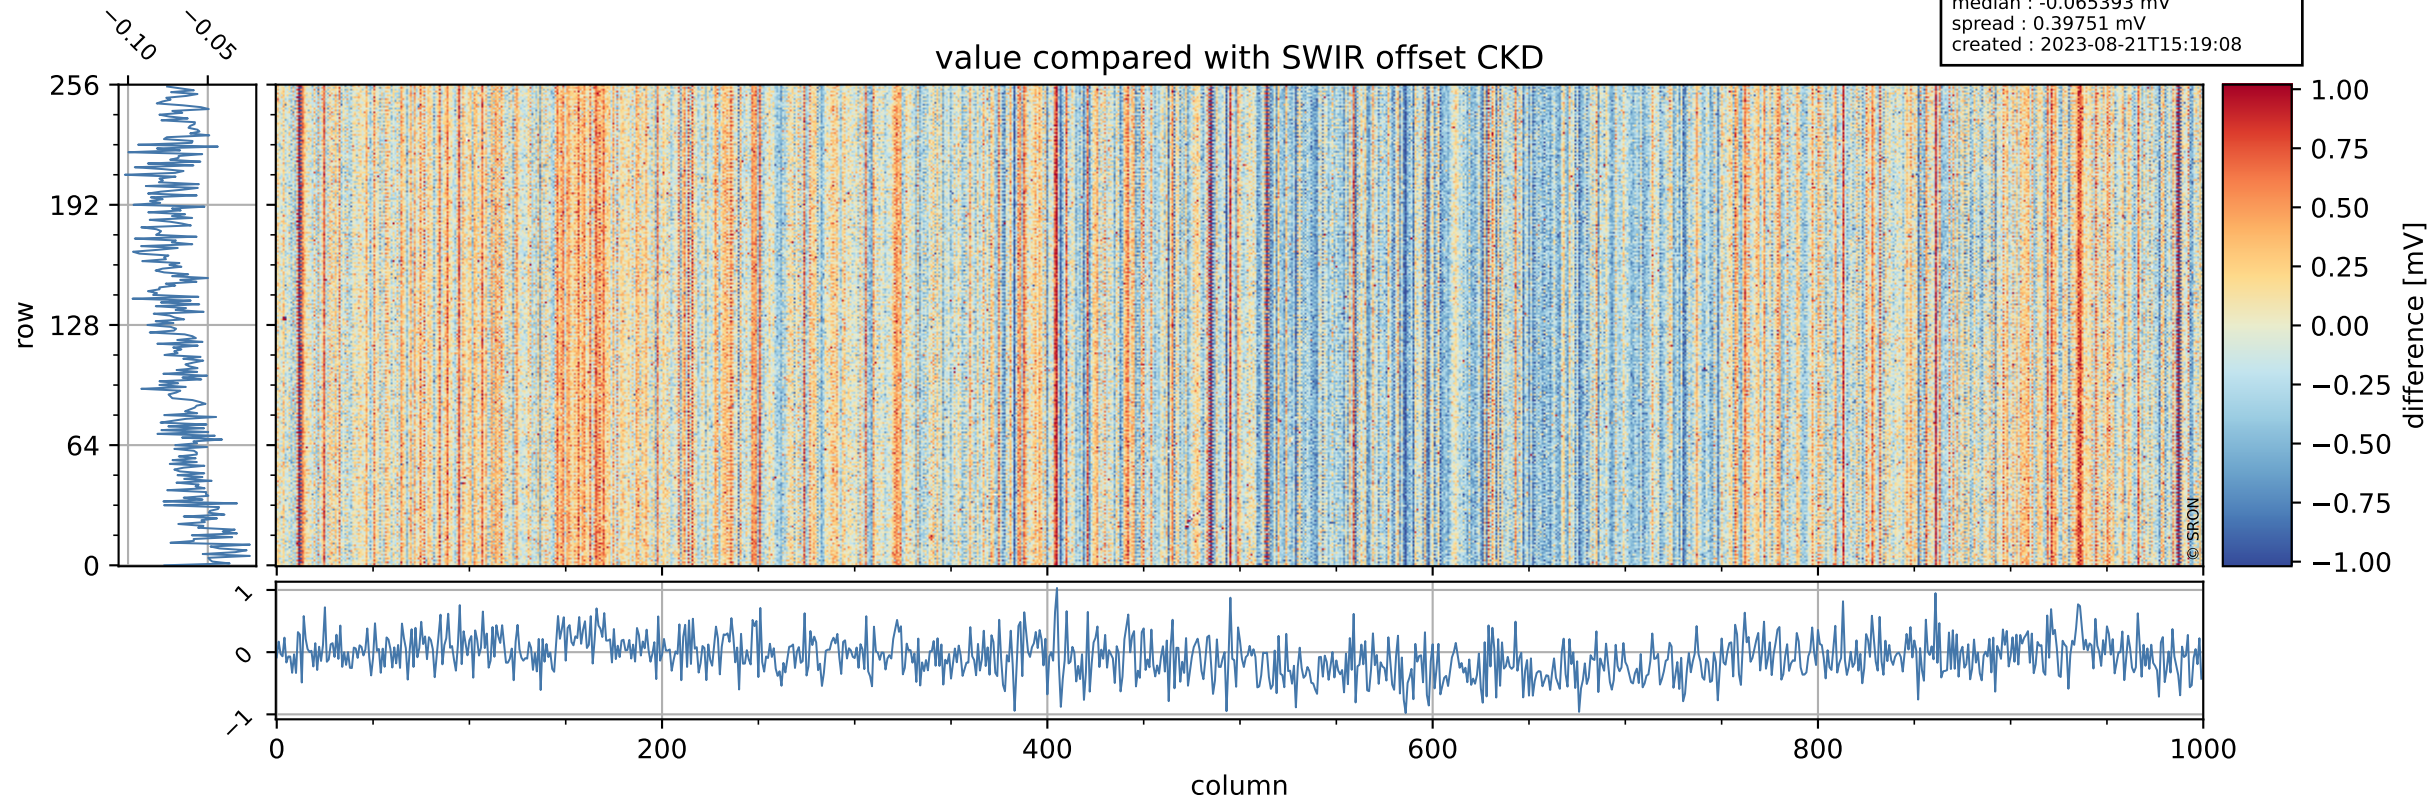

## value detector map

# Tropomi SWIR offset (official)

orbits : 19 in [24457, 24502]  
coverage : 2022-07-03 / 2022-07-06  
median : 32.564  $\mu\text{V}$   
spread : 15.826  $\mu\text{V}$   
created : 2023-08-21T15:19:08

# Tropomi SWIR offset (official)

orbits : 19 in [24457, 24502]  
coverage : 2022-07-03 / 2022-07-06  
median : -0.065393 mV  
spread : 0.39751 mV  
created : 2023-08-21T15:19:08

value compared with SWIR offset CKD

# Tropomi SWIR offset (official) ground-tracks of Sentinel-5P

orbits : 19 in [24457, 24502]  
coverage : 2022-07-03 / 2022-07-06  
created : 2023-08-21T15:19:09