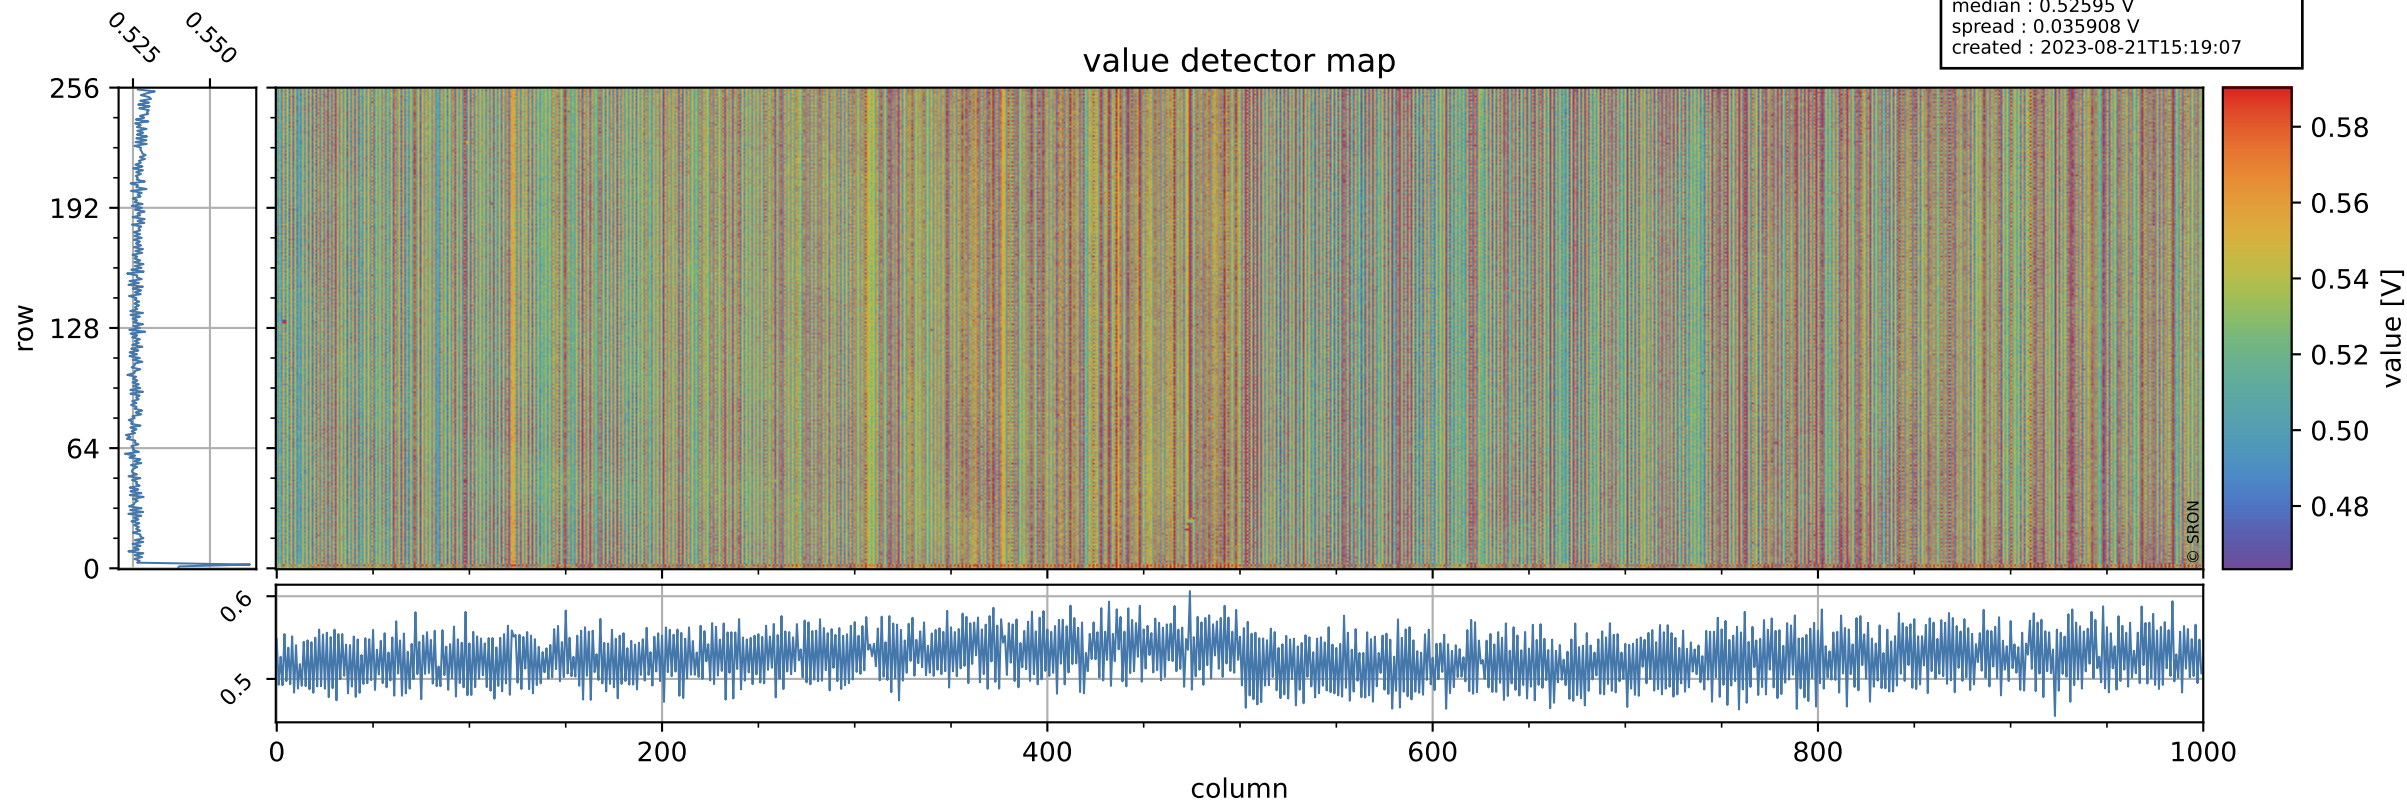

# Tropomi SWIR offset (official)

orbits : 19 in [24457, 24502]  
coverage : 2022-07-03 / 2022-07-06  
median : 0.52595 V  
spread : 0.035908 V  
created : 2023-08-21T15:19:07

## value detector map

# Tropomi SWIR offset (official)

orbits : 19 in [24457, 24502]  
coverage : 2022-07-03 / 2022-07-06  
median : 32.564  $\mu\text{V}$   
spread : 15.826  $\mu\text{V}$   
created : 2023-08-21T15:19:08

# Tropomi SWIR offset (official) ground-tracks of Sentinel-5P

orbits : 19 in [24457, 24502]  
coverage : 2022-07-03 / 2022-07-06  
created : 2023-08-21T15:19:09