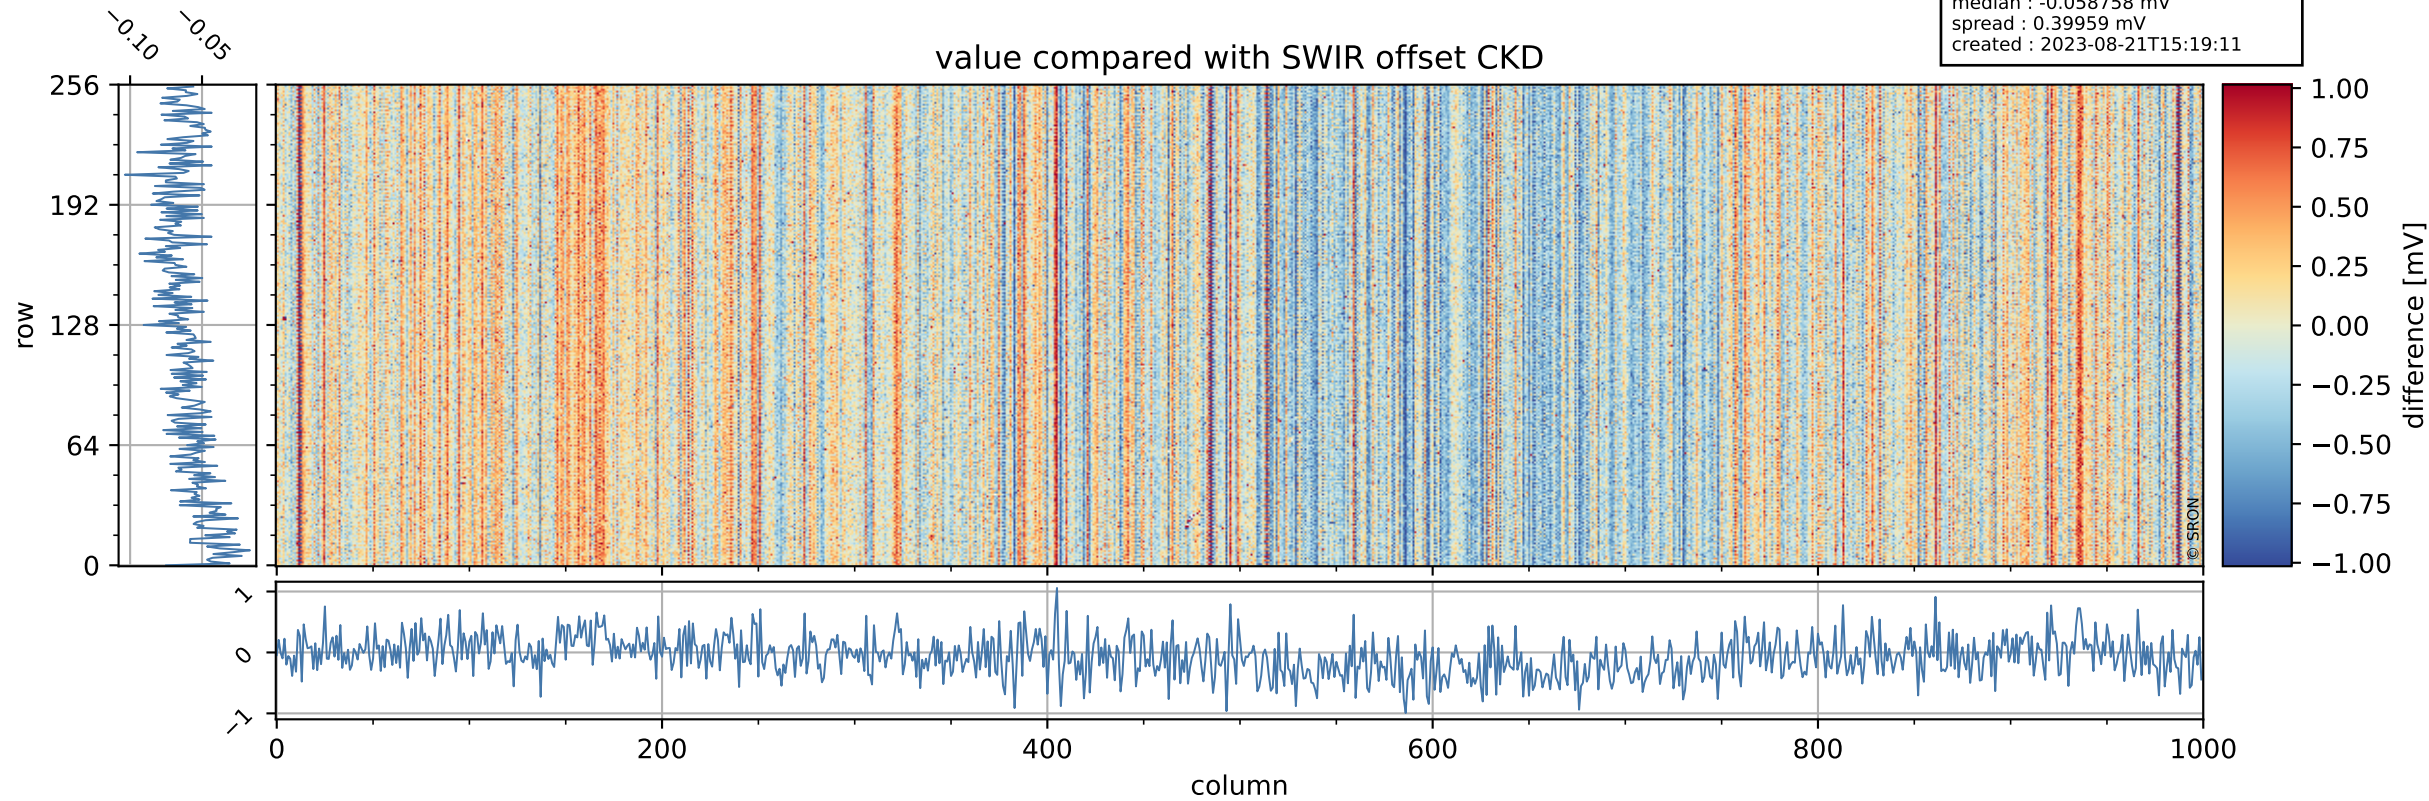

Tropomi SWIR offset (official)

orbits : 20 in [24472, 24517]
coverage : 2022-07-04 / 2022-07-07
median : 0.52596 V
spread : 0.035909 V
created : 2023-08-21T15:19:10

value detector map

Tropomi SWIR offset (official)

orbits : 20 in [24472, 24517]
coverage : 2022-07-04 / 2022-07-07
median : 30.714 μV
spread : 15.137 μV
created : 2023-08-21T15:19:11

Tropomi SWIR offset (official)

orbits : 20 in [24472, 24517]
coverage : 2022-07-04 / 2022-07-07
median : -0.058758 mV
spread : 0.39959 mV
created : 2023-08-21T15:19:11

value compared with SWIR offset CKD

Tropomi SWIR offset (official) ground-tracks of Sentinel-5P

orbits : 20 in [24472, 24517]
coverage : 2022-07-04 / 2022-07-07
created : 2023-08-21T15:19:12

Tropomi SWIR offset (official)

orbits : [2827, 24517]
coverage : 2018-04-30 / 2022-07-07
created : 2023-08-21T15:19:12

trend of detector median & temperatures