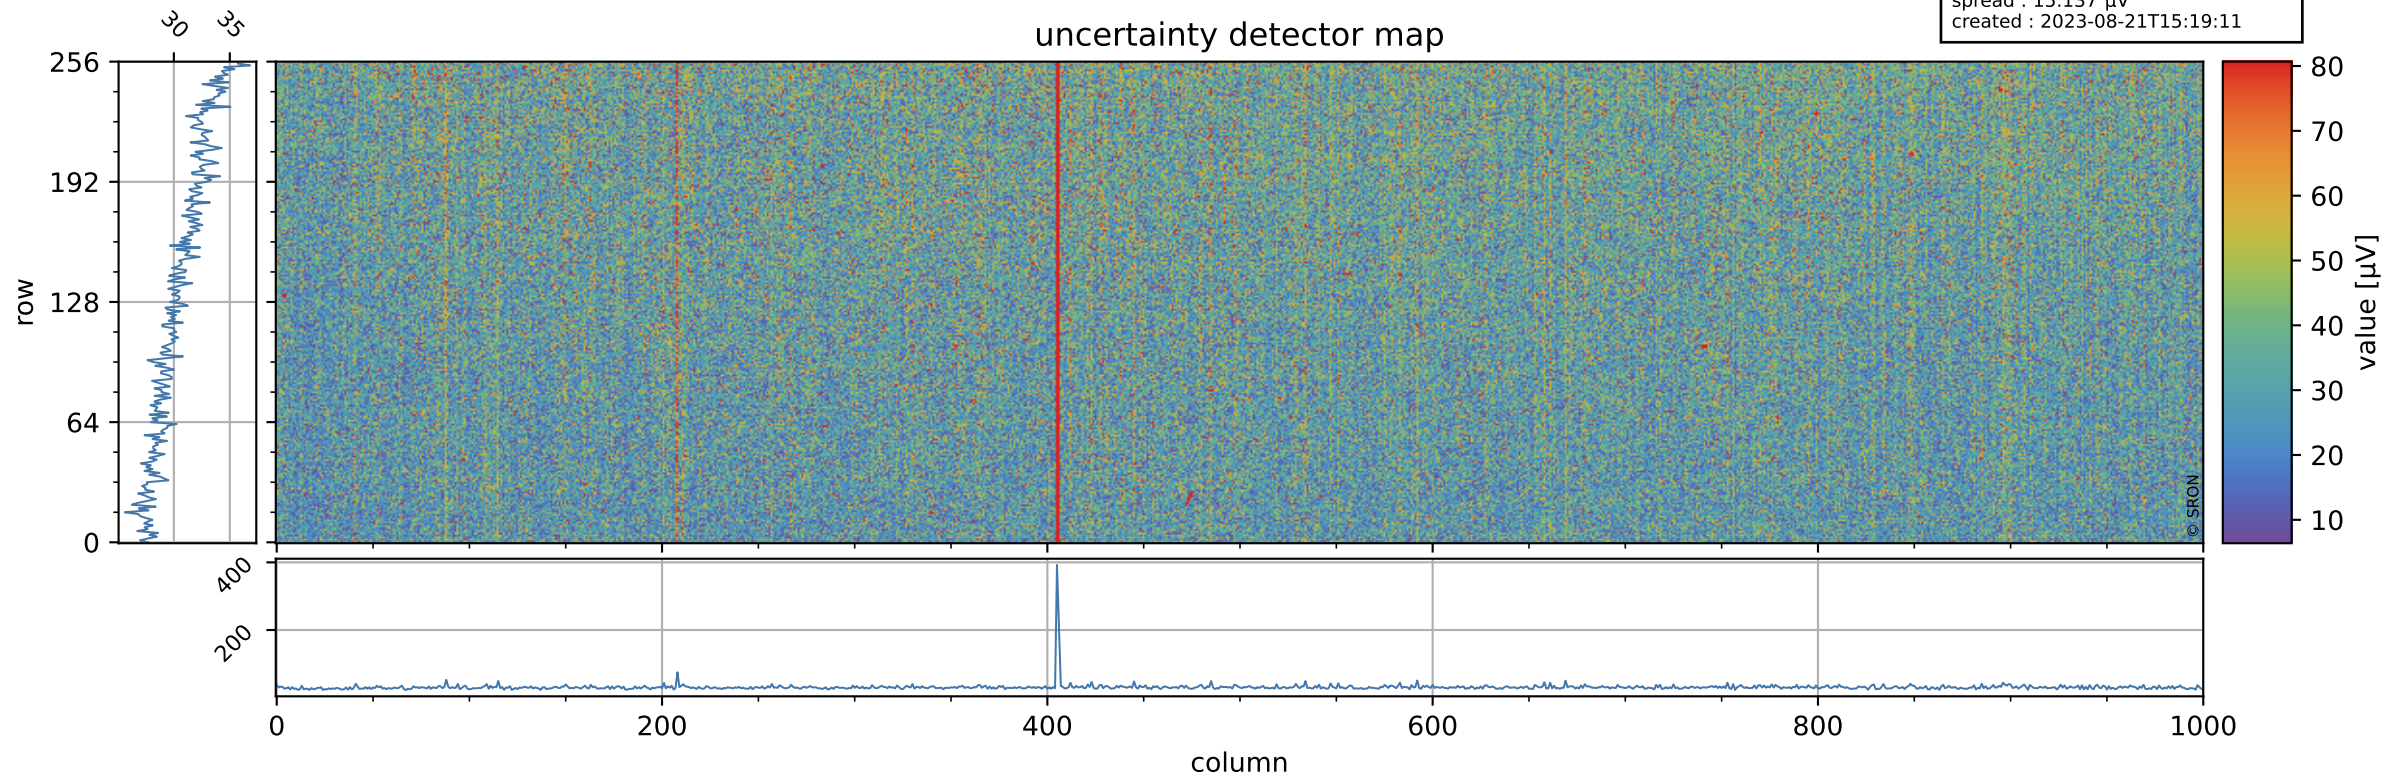

Tropomi SWIR offset (official)

orbits : 20 in [24472, 24517]
coverage : 2022-07-04 / 2022-07-07
median : 0.52596 V
spread : 0.035909 V
created : 2023-08-21T15:19:10

value detector map

Tropomi SWIR offset (official)

orbits : 20 in [24472, 24517]
coverage : 2022-07-04 / 2022-07-07
median : 30.714 μV
spread : 15.137 μV
created : 2023-08-21T15:19:11

Tropomi SWIR offset (official)

orbits : 20 in [24472, 24517]
coverage : 2022-07-04 / 2022-07-07
median : -0.058758 mV
spread : 0.39959 mV
created : 2023-08-21T15:19:11

value compared with SWIR offset CKD

Tropomi SWIR offset (official) ground-tracks of Sentinel-5P

orbits : 20 in [24472, 24517]
coverage : 2022-07-04 / 2022-07-07
created : 2023-08-21T15:19:12

Tropomi SWIR offset (official)

orbits : [2827, 24517]
coverage : 2018-04-30 / 2022-07-07
created : 2023-08-21T15:19:12

trend of detector median & temperatures