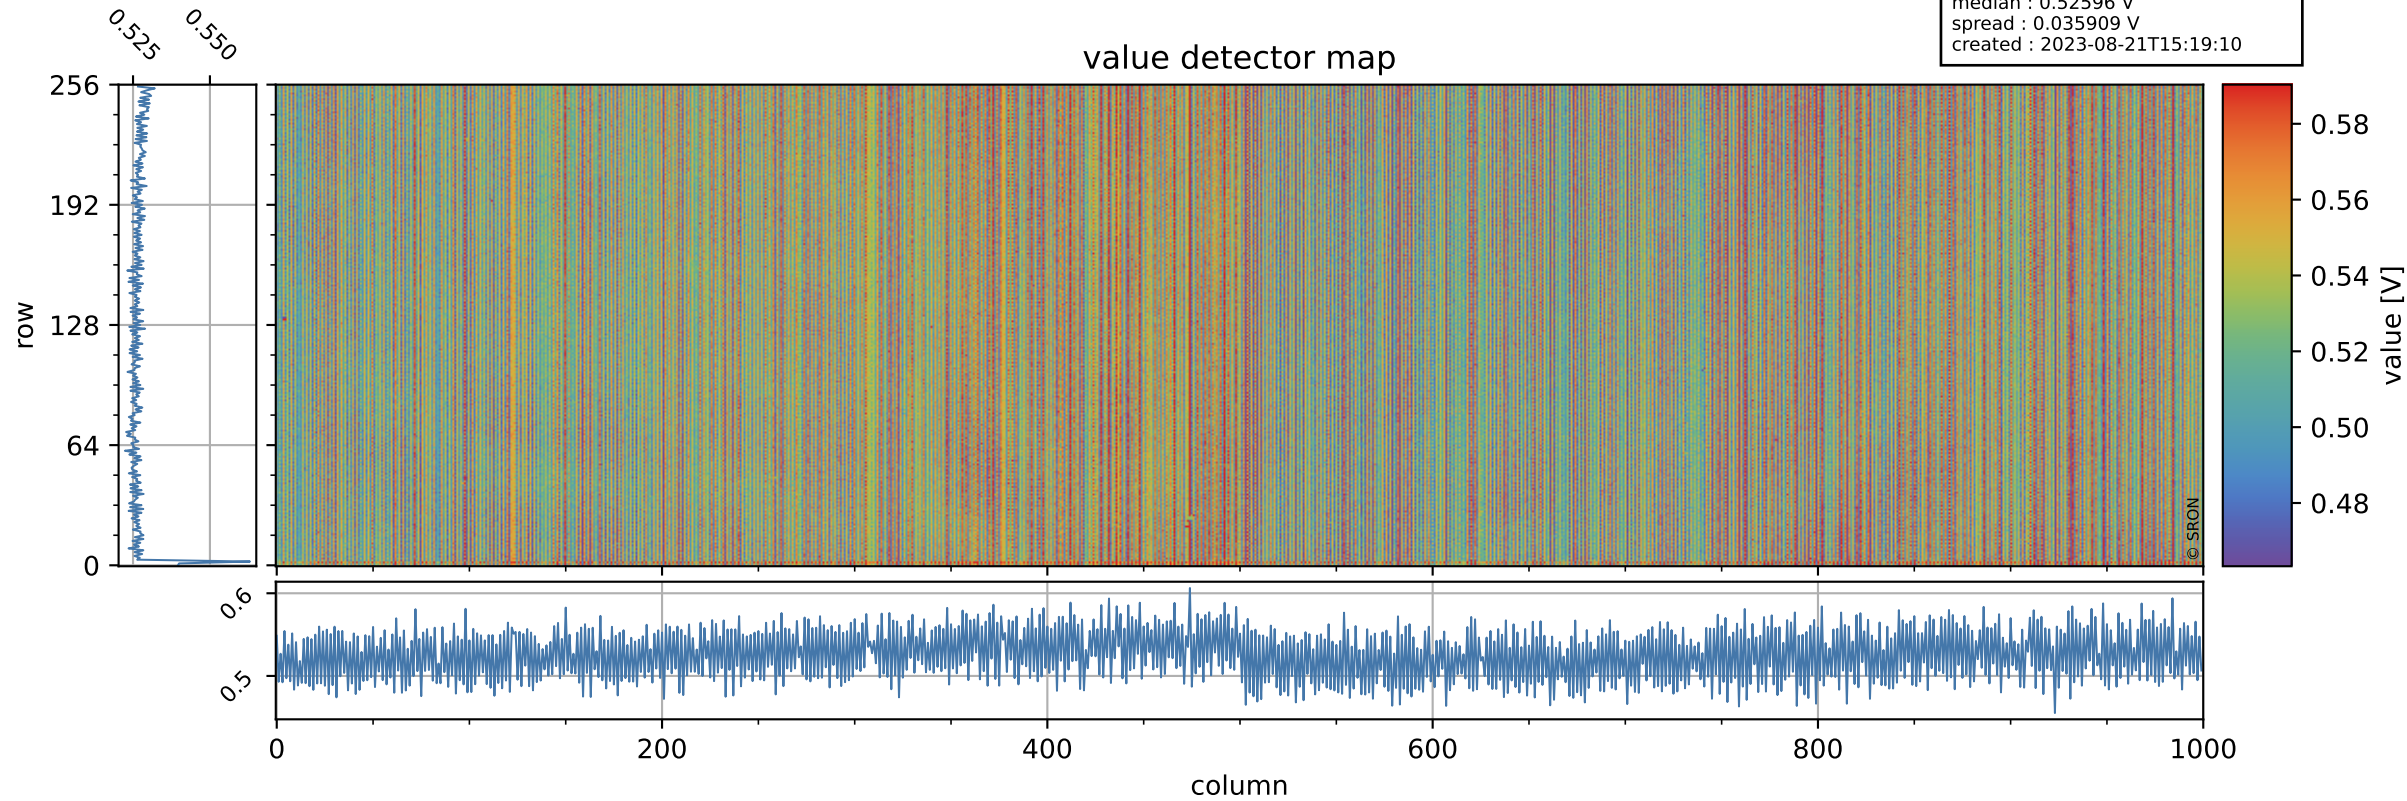

Tropomi SWIR offset (official)

orbits : 20 in [24472, 24517]
coverage : 2022-07-04 / 2022-07-07
median : 0.52596 V
spread : 0.035909 V
created : 2023-08-21T15:19:10

value detector map

Tropomi SWIR offset (official)

orbits : 20 in [24472, 24517]
coverage : 2022-07-04 / 2022-07-07
median : 30.714 μV
spread : 15.137 μV
created : 2023-08-21T15:19:11

Tropomi SWIR offset (official)

orbits : 20 in [24472, 24517]
coverage : 2022-07-04 / 2022-07-07
median : -0.058758 mV
spread : 0.39959 mV
created : 2023-08-21T15:19:11

value compared with SWIR offset CKD

Tropomi SWIR offset (official) ground-tracks of Sentinel-5P

orbits : 20 in [24472, 24517]
coverage : 2022-07-04 / 2022-07-07
created : 2023-08-21T15:19:12

Tropomi SWIR offset (official)

orbits : [2827, 24517]
coverage : 2018-04-30 / 2022-07-07
created : 2023-08-21T15:19:12

trend of detector median & temperatures