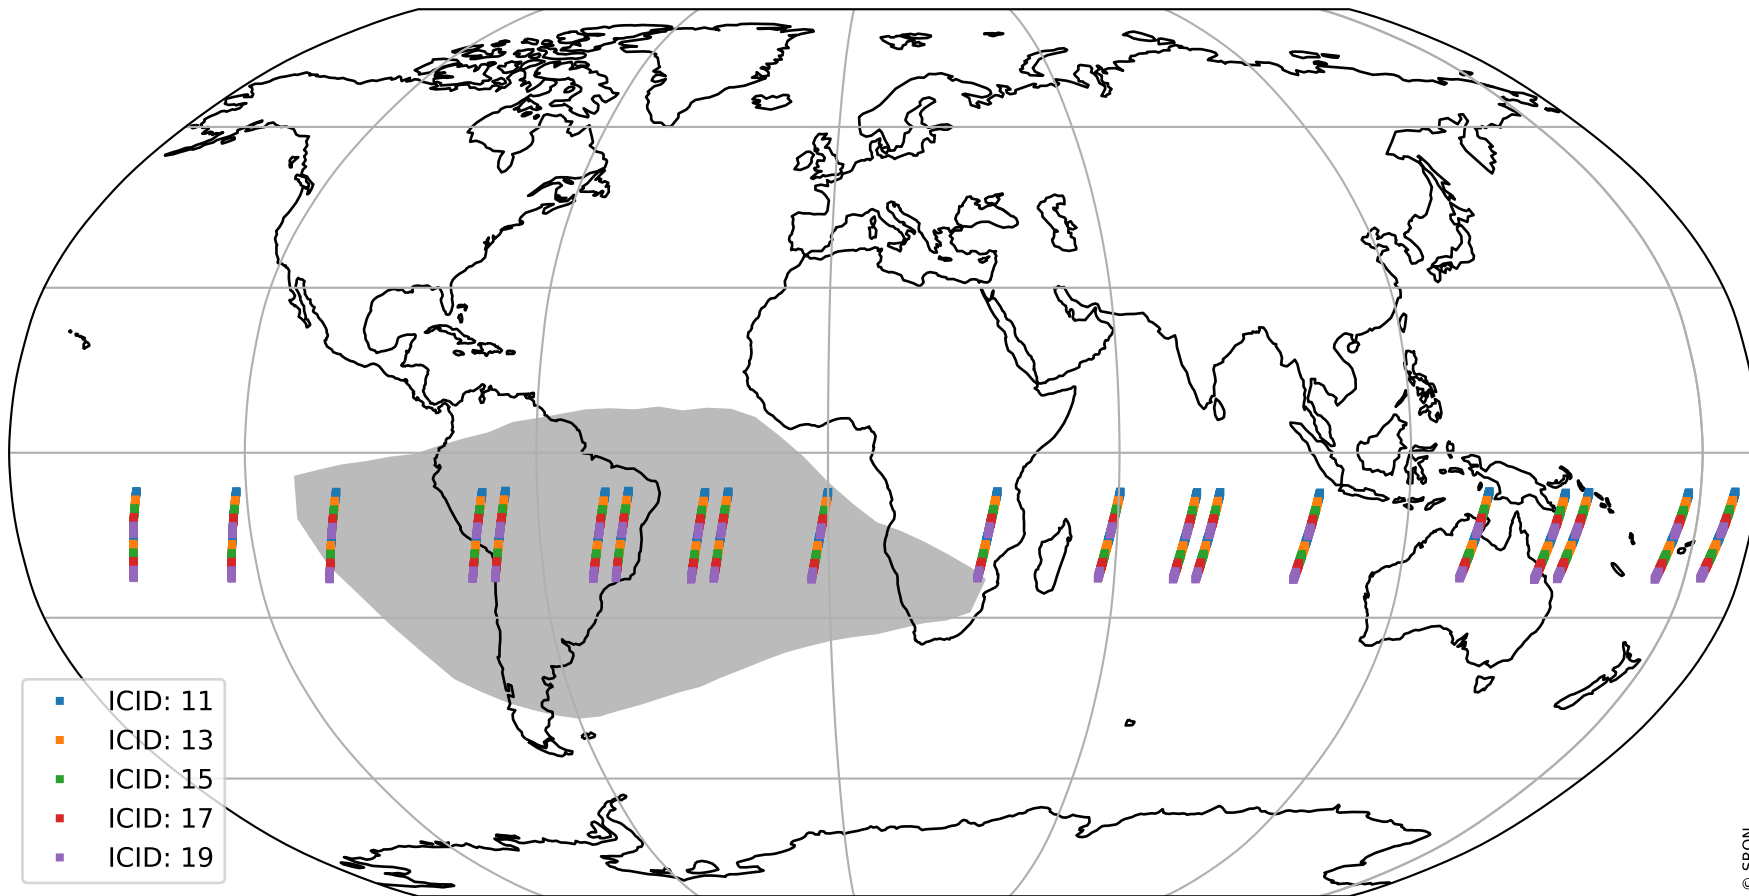

Tropomi SWIR offset (official)

orbits : 20 in [24472, 24517]
coverage : 2022-07-04 / 2022-07-07
median : 0.52596 V
spread : 0.035909 V
created : 2023-08-21T15:19:10

value detector map

Tropomi SWIR offset (official)

orbits : 20 in [24472, 24517]
coverage : 2022-07-04 / 2022-07-07
median : 30.714 μV
spread : 15.137 μV
created : 2023-08-21T15:19:11

Tropomi SWIR offset (official)

orbits : 20 in [24472, 24517]
coverage : 2022-07-04 / 2022-07-07
median : -0.058758 mV
spread : 0.39959 mV
created : 2023-08-21T15:19:11

value compared with SWIR offset CKD

Tropomi SWIR offset (official) ground-tracks of Sentinel-5P

orbits : 20 in [24472, 24517]
coverage : 2022-07-04 / 2022-07-07
created : 2023-08-21T15:19:12

Tropomi SWIR offset (official)

orbits : [2827, 24517]
coverage : 2018-04-30 / 2022-07-07
created : 2023-08-21T15:19:12

trend of detector median & temperatures