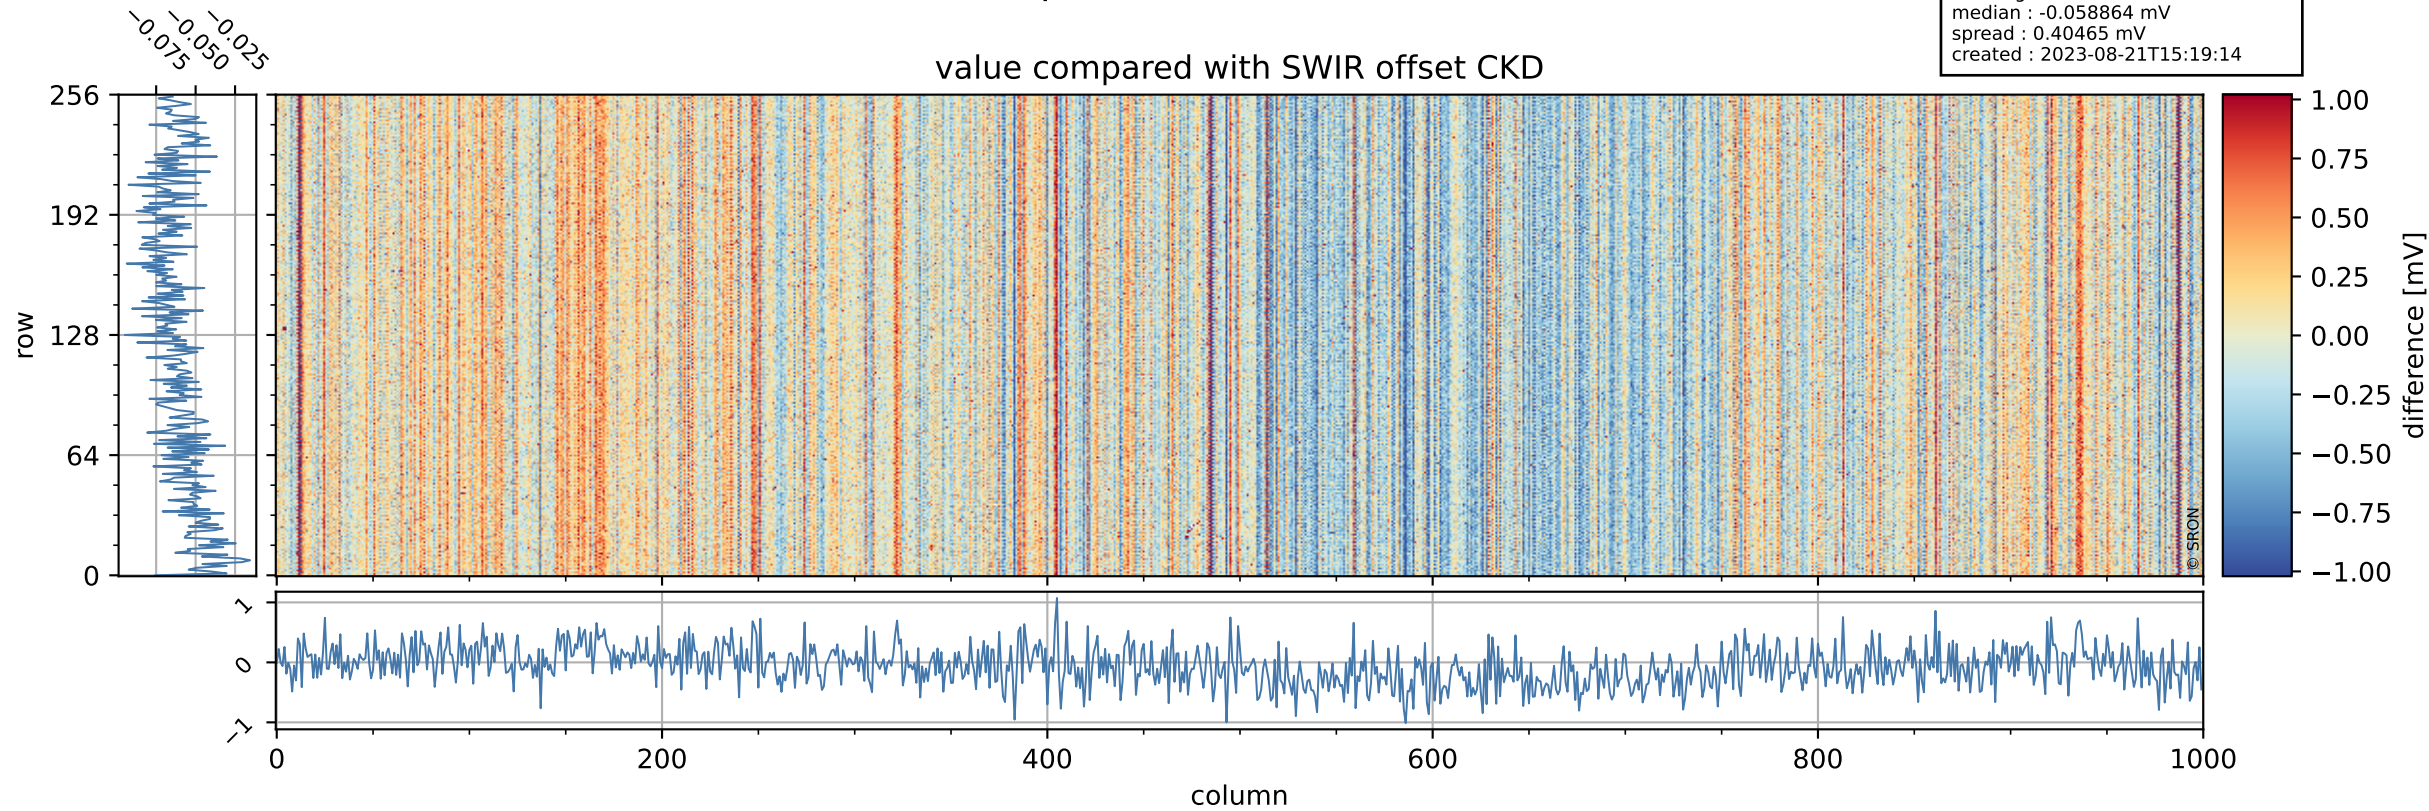

Tropomi SWIR offset (official)

orbits : 19 in [24487, 24532]
coverage : 2022-07-05 / 2022-07-08
median : 0.52596 V
spread : 0.035911 V
created : 2023-08-21T15:19:13

value detector map

Tropomi SWIR offset (official)

orbits : 19 in [24487, 24532]
coverage : 2022-07-05 / 2022-07-08
median : 29.849 μV
spread : 14.849 μV
created : 2023-08-21T15:19:14

Tropomi SWIR offset (official)

orbits : 19 in [24487, 24532]
coverage : 2022-07-05 / 2022-07-08
median : -0.058864 mV
spread : 0.40465 mV
created : 2023-08-21T15:19:14

value compared with SWIR offset CKD

Tropomi SWIR offset (official) ground-tracks of Sentinel-5P

orbits : 19 in [24487, 24532]
coverage : 2022-07-05 / 2022-07-08
created : 2023-08-21T15:19:14

Tropomi SWIR offset (official)

orbits : [2827, 24532]
coverage : 2018-04-30 / 2022-07-08
created : 2023-08-21T15:19:15

trend of detector median & temperatures