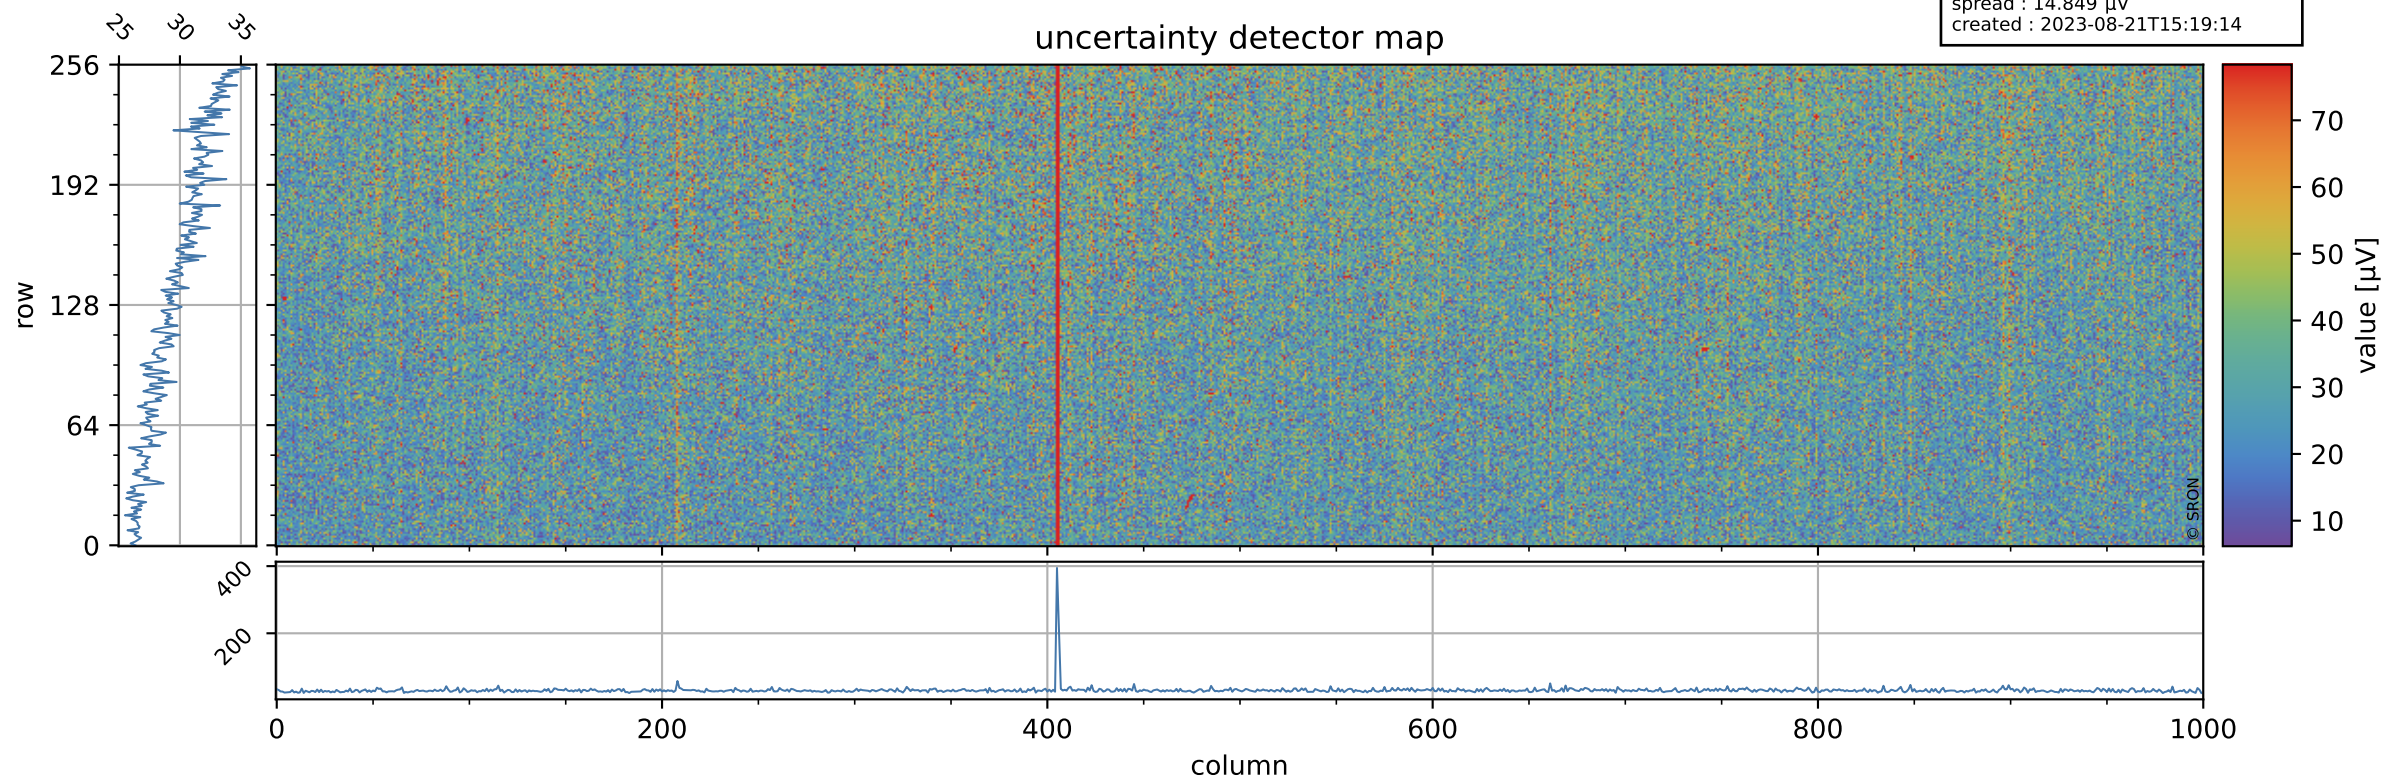

Tropomi SWIR offset (official)

orbits : 19 in [24487, 24532]
coverage : 2022-07-05 / 2022-07-08
median : 0.52596 V
spread : 0.035911 V
created : 2023-08-21T15:19:13

value detector map

Tropomi SWIR offset (official)

orbits : 19 in [24487, 24532]
coverage : 2022-07-05 / 2022-07-08
median : 29.849 μV
spread : 14.849 μV
created : 2023-08-21T15:19:14

Tropomi SWIR offset (official)

orbits : 19 in [24487, 24532]
coverage : 2022-07-05 / 2022-07-08
median : -0.058864 mV
spread : 0.40465 mV
created : 2023-08-21T15:19:14

value compared with SWIR offset CKD

Tropomi SWIR offset (official) ground-tracks of Sentinel-5P

orbits : 19 in [24487, 24532]
coverage : 2022-07-05 / 2022-07-08
created : 2023-08-21T15:19:14

Tropomi SWIR offset (official)

orbits : [2827, 24532]
coverage : 2018-04-30 / 2022-07-08
created : 2023-08-21T15:19:15

trend of detector median & temperatures