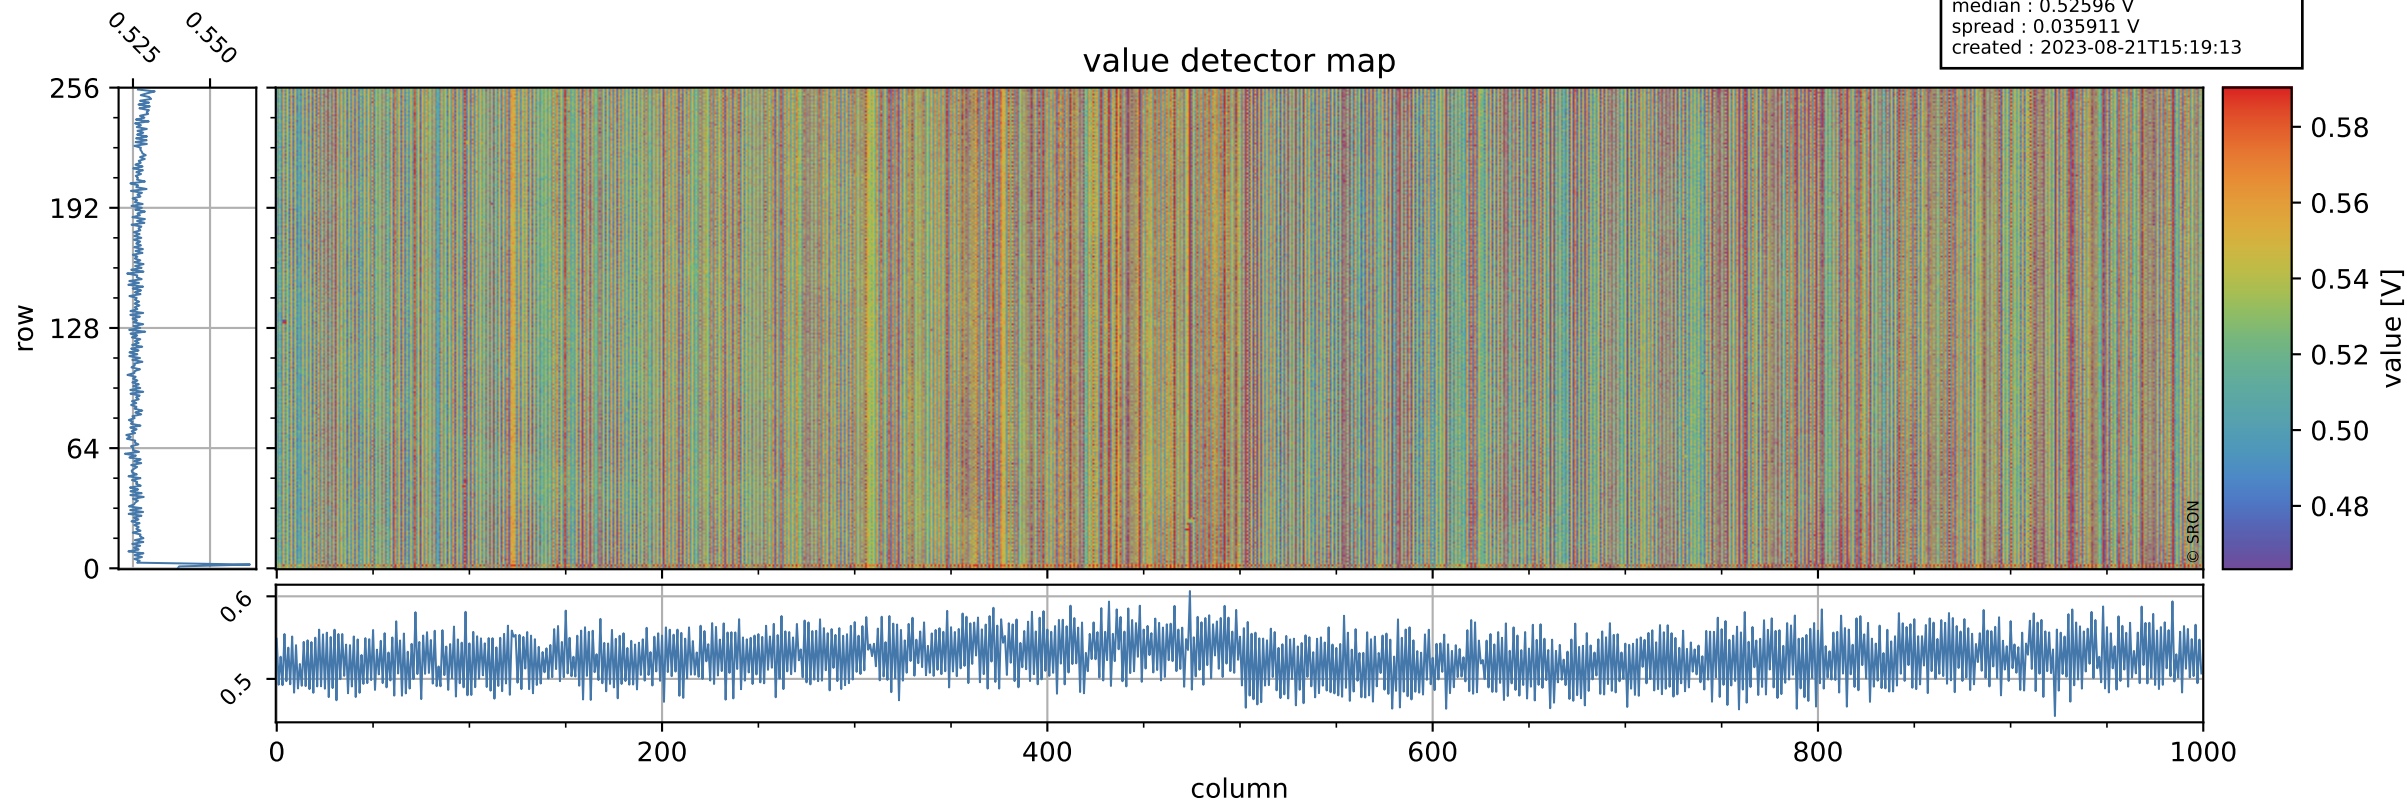

Tropomi SWIR offset (official)

orbits : 19 in [24487, 24532]
coverage : 2022-07-05 / 2022-07-08
median : 0.52596 V
spread : 0.035911 V
created : 2023-08-21T15:19:13

value detector map

Tropomi SWIR offset (official)

orbits : 19 in [24487, 24532]
coverage : 2022-07-05 / 2022-07-08
median : 29.849 μV
spread : 14.849 μV
created : 2023-08-21T15:19:14

Tropomi SWIR offset (official)

orbits : 19 in [24487, 24532]
coverage : 2022-07-05 / 2022-07-08
median : -0.058864 mV
spread : 0.40465 mV
created : 2023-08-21T15:19:14

value compared with SWIR offset CKD

Tropomi SWIR offset (official) ground-tracks of Sentinel-5P

orbits : 19 in [24487, 24532]
coverage : 2022-07-05 / 2022-07-08
created : 2023-08-21T15:19:14

Tropomi SWIR offset (official)

orbits : [2827, 24532]
coverage : 2018-04-30 / 2022-07-08
created : 2023-08-21T15:19:15

trend of detector median & temperatures