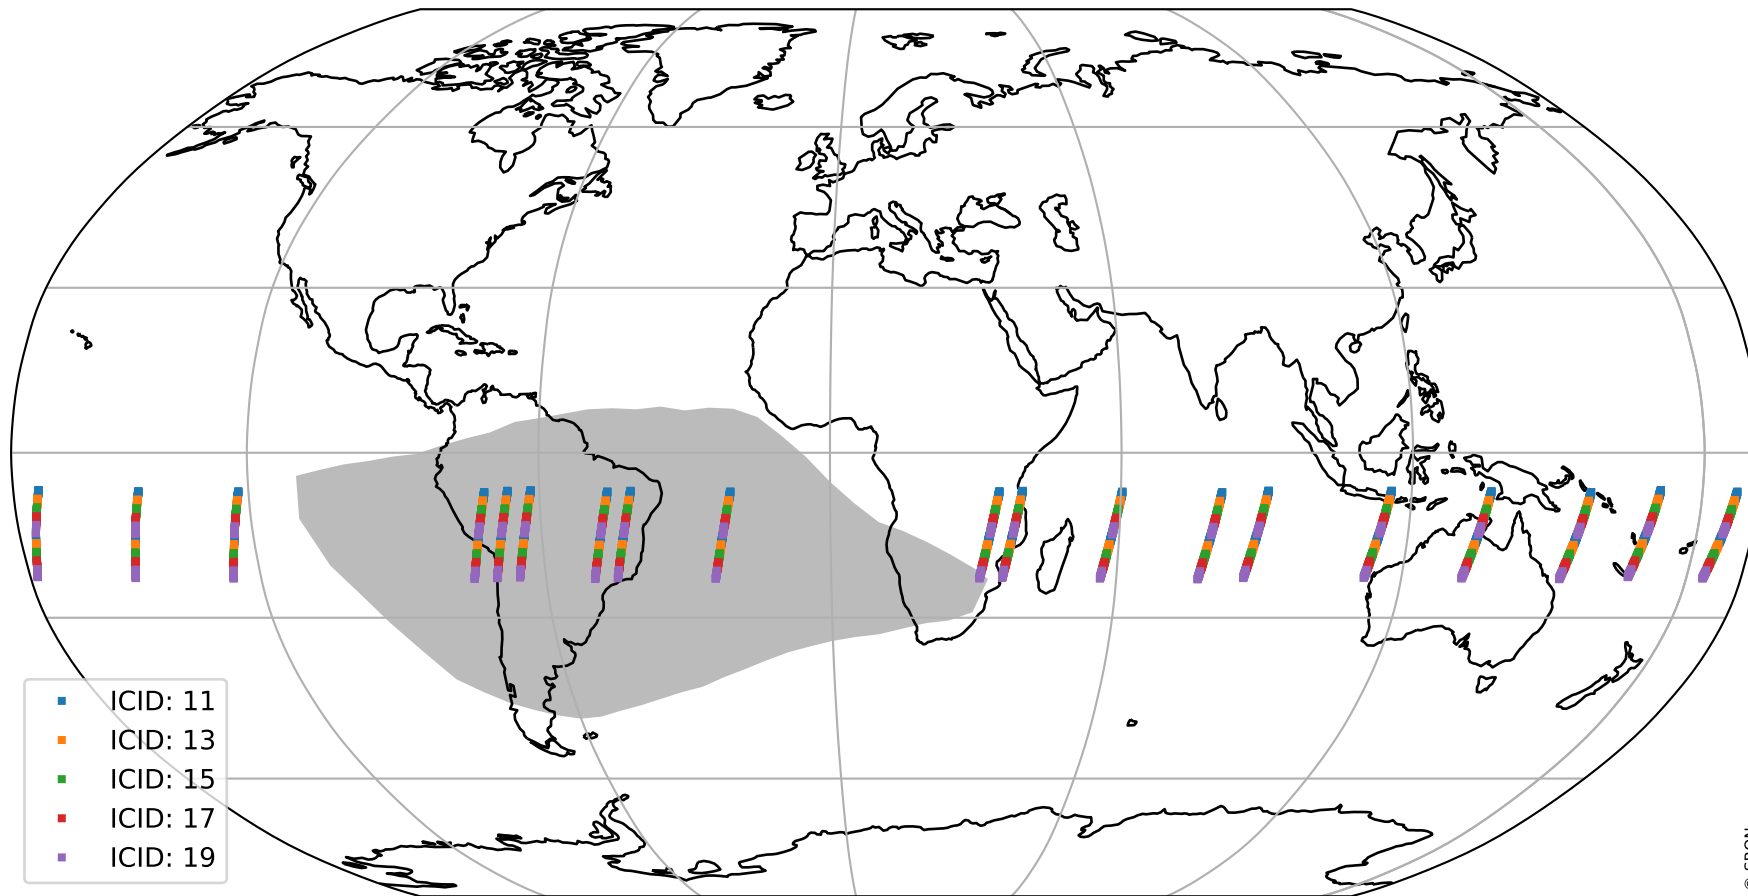

Tropomi SWIR offset (official)

orbits : 19 in [24487, 24532]
coverage : 2022-07-05 / 2022-07-08
median : 0.52596 V
spread : 0.035911 V
created : 2023-08-21T15:19:13

value detector map

Tropomi SWIR offset (official)

orbits : 19 in [24487, 24532]
coverage : 2022-07-05 / 2022-07-08
median : 29.849 μV
spread : 14.849 μV
created : 2023-08-21T15:19:14

Tropomi SWIR offset (official)

orbits : 19 in [24487, 24532]
coverage : 2022-07-05 / 2022-07-08
median : -0.058864 mV
spread : 0.40465 mV
created : 2023-08-21T15:19:14

value compared with SWIR offset CKD

Tropomi SWIR offset (official) ground-tracks of Sentinel-5P

orbits : 19 in [24487, 24532]
coverage : 2022-07-05 / 2022-07-08
created : 2023-08-21T15:19:14

Tropomi SWIR offset (official)

orbits : [2827, 24532]
coverage : 2018-04-30 / 2022-07-08
created : 2023-08-21T15:19:15

trend of detector median & temperatures