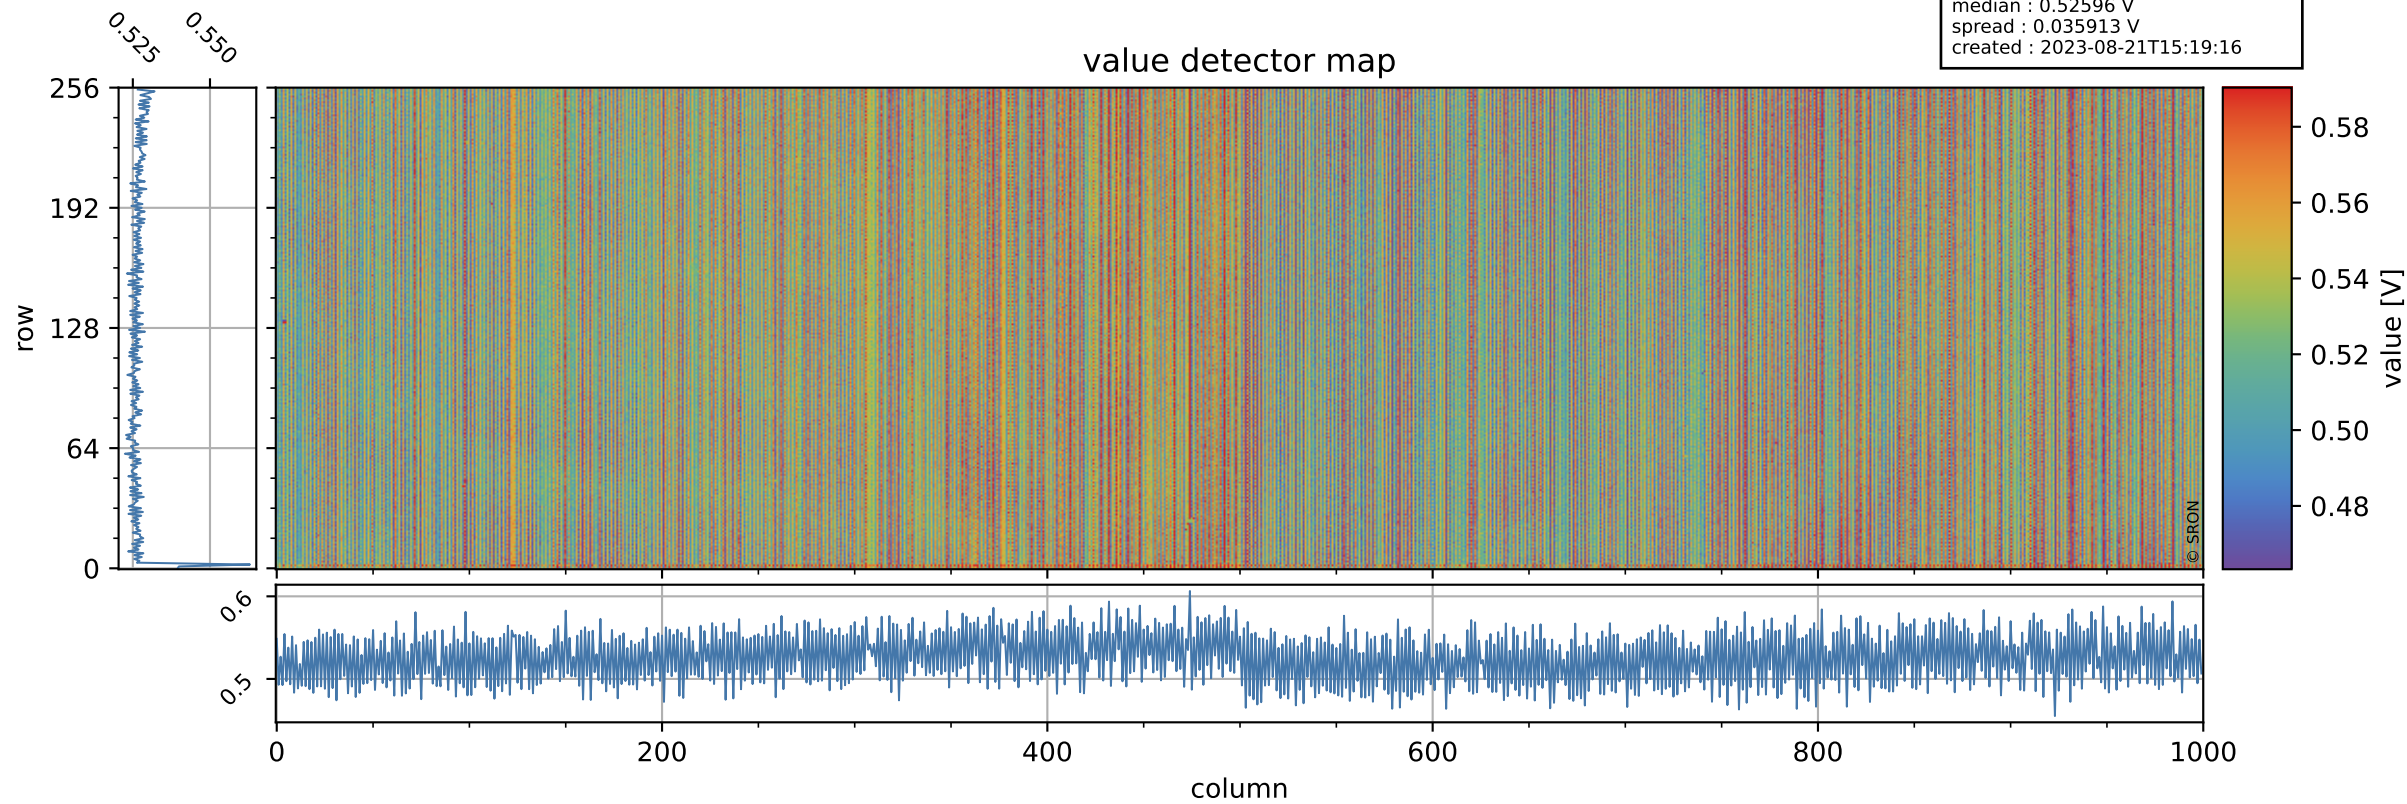

Tropomi SWIR offset (official)

orbits : 20 in [24502, 24547]
coverage : 2022-07-06 / 2022-07-09
median : 0.52596 V
spread : 0.035913 V
created : 2023-08-21T15:19:16

value detector map

Tropomi SWIR offset (official)

orbits : 20 in [24502, 24547]
coverage : 2022-07-06 / 2022-07-09
median : 29.453 μV
spread : 14.639 μV
created : 2023-08-21T15:19:17

Tropomi SWIR offset (official)

orbits : 20 in [24502, 24547]
coverage : 2022-07-06 / 2022-07-09
median : -0.061603 mV
spread : 0.40626 mV
created : 2023-08-21T15:19:17

value compared with SWIR offset CKD

Tropomi SWIR offset (official) ground-tracks of Sentinel-5P

orbits : 20 in [24502, 24547]
coverage : 2022-07-06 / 2022-07-09
created : 2023-08-21T15:19:17

Tropomi SWIR offset (official)

orbits : [2827, 24547]
coverage : 2018-04-30 / 2022-07-09
created : 2023-08-21T15:19:18

trend of detector median & temperatures