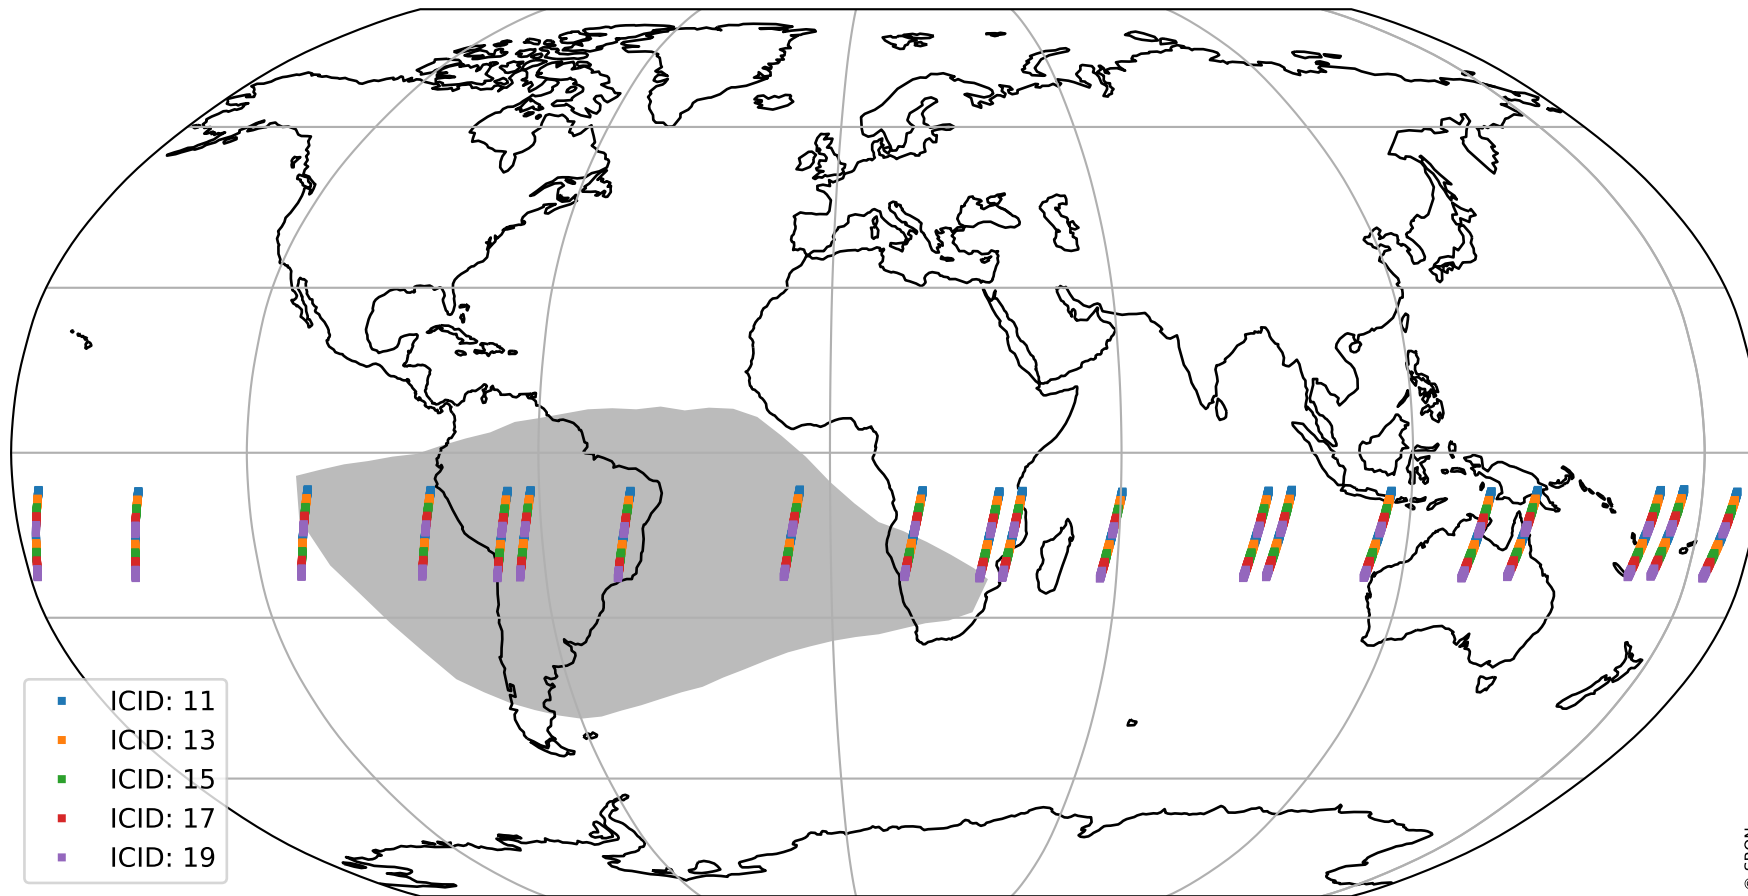

Tropomi SWIR offset (official)

orbits : 20 in [24502, 24547]
coverage : 2022-07-06 / 2022-07-09
median : 0.52596 V
spread : 0.035913 V
created : 2023-08-21T15:19:16

value detector map

Tropomi SWIR offset (official)

orbits : 20 in [24502, 24547]
coverage : 2022-07-06 / 2022-07-09
median : 29.453 μV
spread : 14.639 μV
created : 2023-08-21T15:19:17

Tropomi SWIR offset (official)

orbits : 20 in [24502, 24547]
coverage : 2022-07-06 / 2022-07-09
median : -0.061603 mV
spread : 0.40626 mV
created : 2023-08-21T15:19:17

value compared with SWIR offset CKD

Tropomi SWIR offset (official) ground-tracks of Sentinel-5P

orbits : 20 in [24502, 24547]
coverage : 2022-07-06 / 2022-07-09
created : 2023-08-21T15:19:17

Tropomi SWIR offset (official)

orbits : [2827, 24547]
coverage : 2018-04-30 / 2022-07-09
created : 2023-08-21T15:19:18

trend of detector median & temperatures