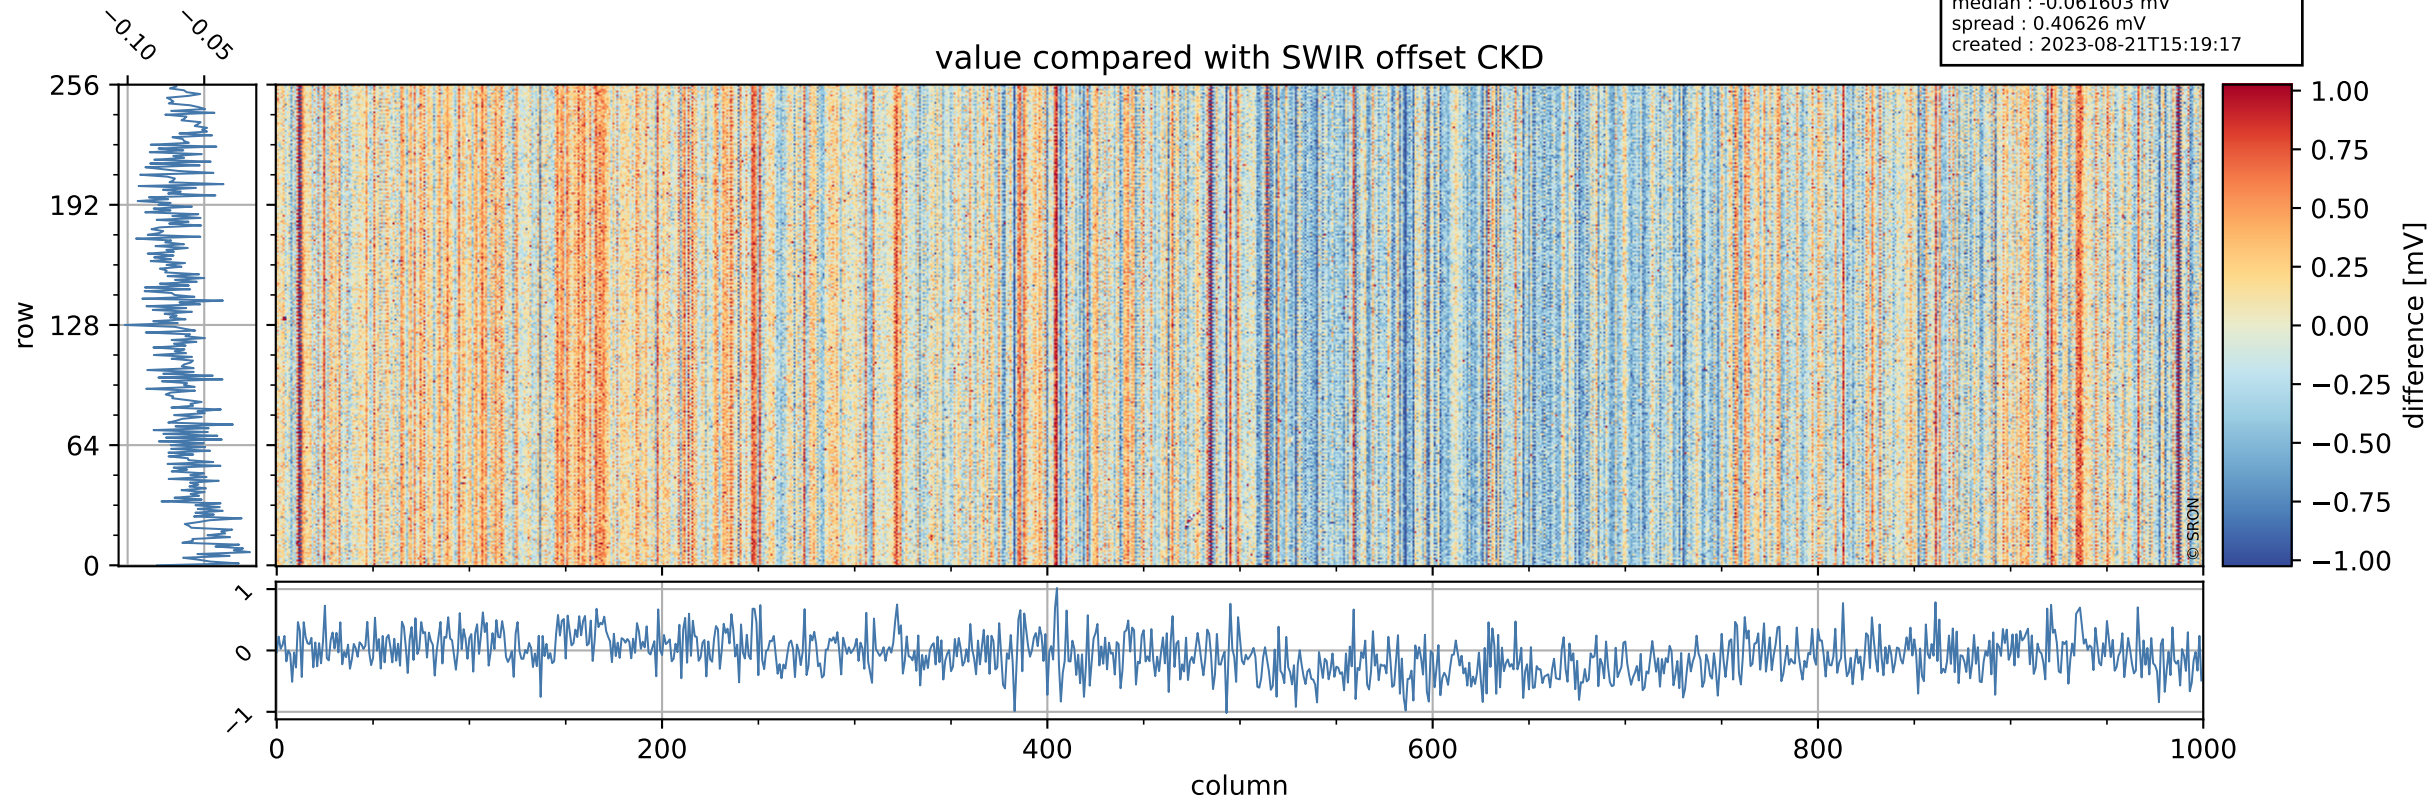

Tropomi SWIR offset (official)

orbits : 20 in [24502, 24547]
coverage : 2022-07-06 / 2022-07-09
median : 0.52596 V
spread : 0.035913 V
created : 2023-08-21T15:19:16

value detector map

Tropomi SWIR offset (official)

orbits : 20 in [24502, 24547]
coverage : 2022-07-06 / 2022-07-09
median : 29.453 μV
spread : 14.639 μV
created : 2023-08-21T15:19:17

Tropomi SWIR offset (official)

orbits : 20 in [24502, 24547]
coverage : 2022-07-06 / 2022-07-09
median : -0.061603 mV
spread : 0.40626 mV
created : 2023-08-21T15:19:17

value compared with SWIR offset CKD

Tropomi SWIR offset (official) ground-tracks of Sentinel-5P

orbits : 20 in [24502, 24547]
coverage : 2022-07-06 / 2022-07-09
created : 2023-08-21T15:19:17

Tropomi SWIR offset (official)

orbits : [2827, 24547]
coverage : 2018-04-30 / 2022-07-09
created : 2023-08-21T15:19:18

trend of detector median & temperatures