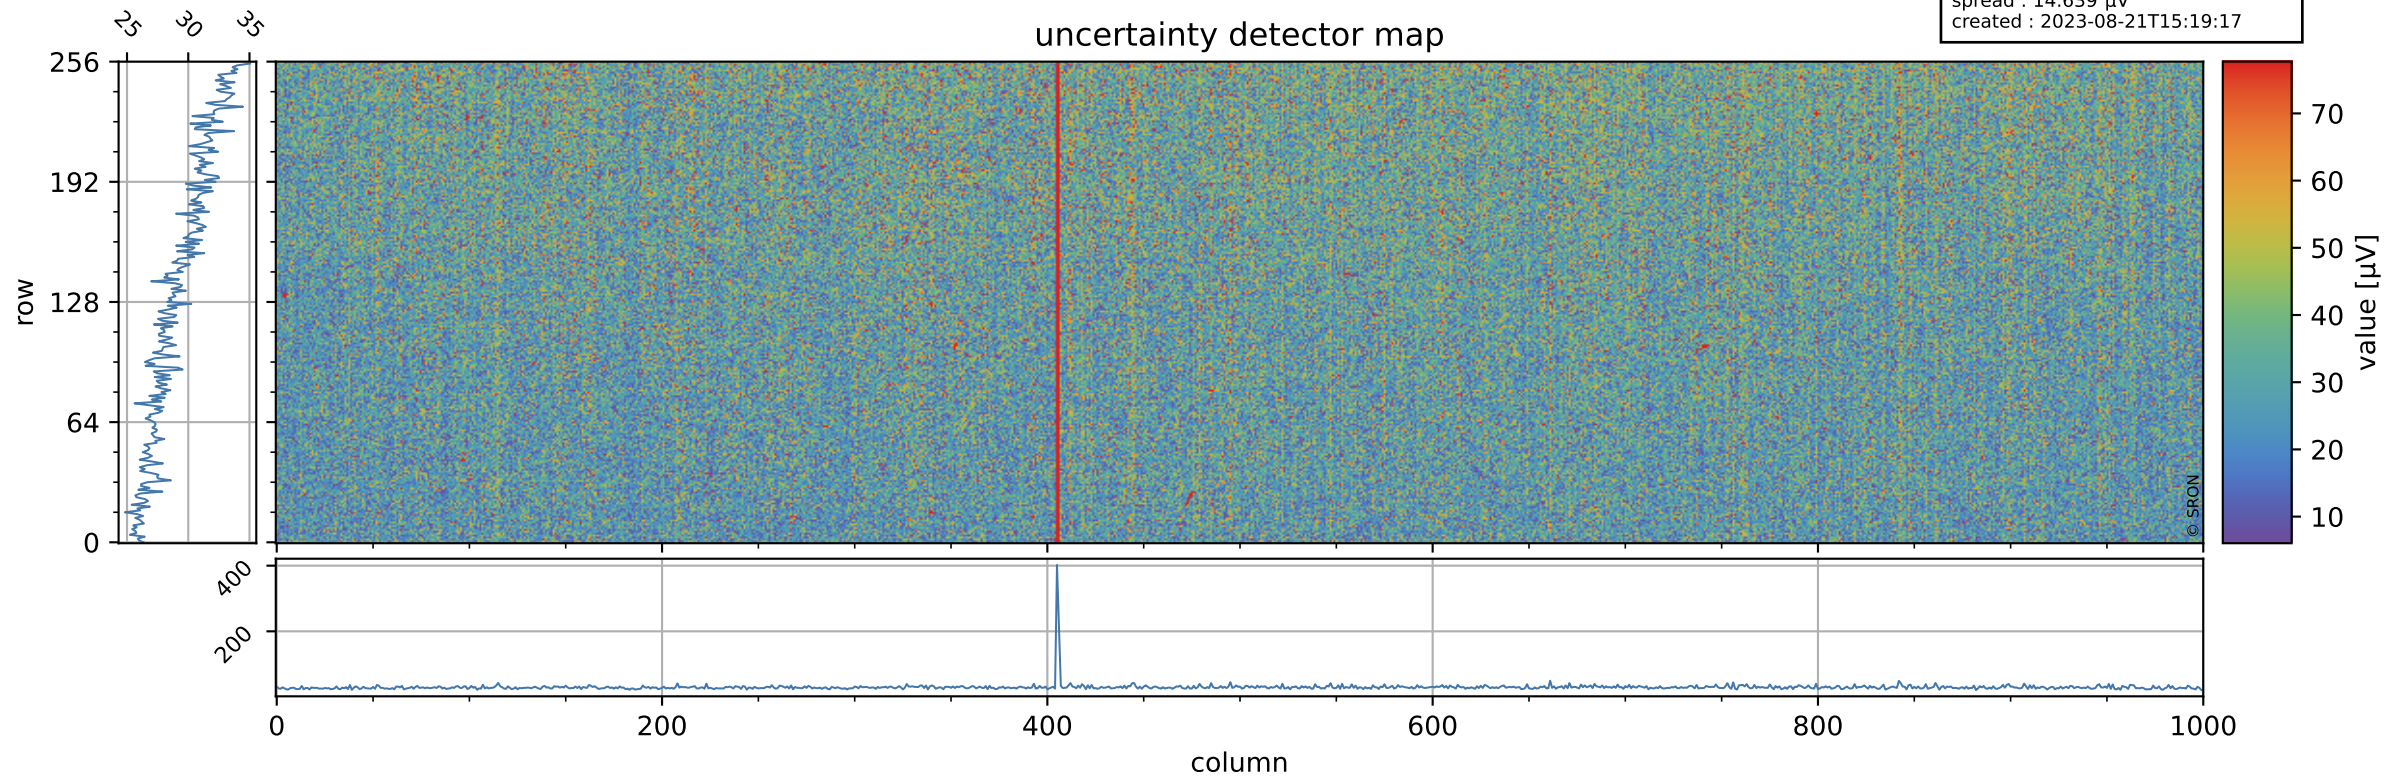

Tropomi SWIR offset (official)

orbits : 20 in [24502, 24547]
coverage : 2022-07-06 / 2022-07-09
median : 0.52596 V
spread : 0.035913 V
created : 2023-08-21T15:19:16

value detector map

Tropomi SWIR offset (official)

orbits : 20 in [24502, 24547]
coverage : 2022-07-06 / 2022-07-09
median : 29.453 μV
spread : 14.639 μV
created : 2023-08-21T15:19:17

Tropomi SWIR offset (official)

orbits : 20 in [24502, 24547]
coverage : 2022-07-06 / 2022-07-09
median : -0.061603 mV
spread : 0.40626 mV
created : 2023-08-21T15:19:17

value compared with SWIR offset CKD

Tropomi SWIR offset (official) ground-tracks of Sentinel-5P

orbits : 20 in [24502, 24547]
coverage : 2022-07-06 / 2022-07-09
created : 2023-08-21T15:19:17

Tropomi SWIR offset (official)

orbits : [2827, 24547]
coverage : 2018-04-30 / 2022-07-09
created : 2023-08-21T15:19:18

trend of detector median & temperatures