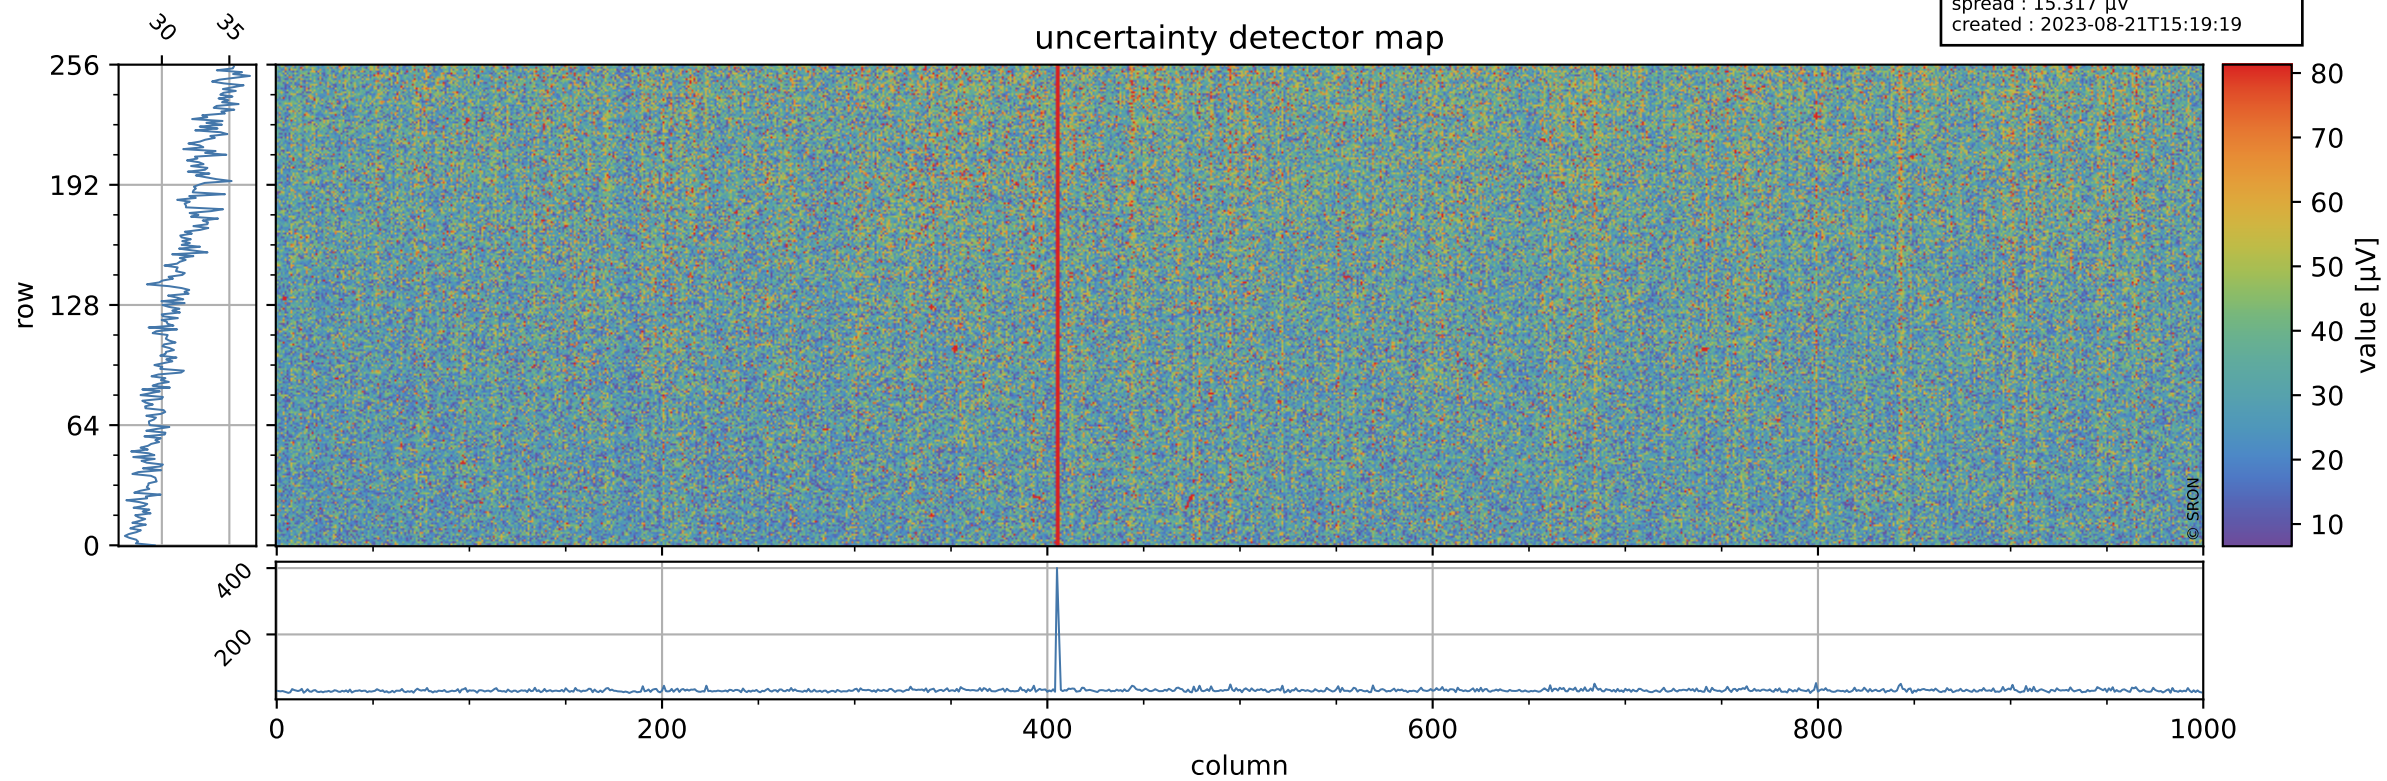

Tropomi SWIR offset (official)

orbits : 19 in [24517, 24562]
coverage : 2022-07-07 / 2022-07-10
median : 0.52596 V
spread : 0.035913 V
created : 2023-08-21T15:19:19

value detector map

Tropomi SWIR offset (official)

orbits : 19 in [24517, 24562]
coverage : 2022-07-07 / 2022-07-10
median : 31.487 μV
spread : 15.317 μV
created : 2023-08-21T15:19:19

Tropomi SWIR offset (official)

orbits : 19 in [24517, 24562]
coverage : 2022-07-07 / 2022-07-10
median : -0.059824 mV
spread : 0.40665 mV
created : 2023-08-21T15:19:20

value compared with SWIR offset CKD

Tropomi SWIR offset (official) ground-tracks of Sentinel-5P

orbits : 19 in [24517, 24562]
coverage : 2022-07-07 / 2022-07-10
created : 2023-08-21T15:19:20

Tropomi SWIR offset (official)

orbits : [2827, 24562]
coverage : 2018-04-30 / 2022-07-10
created : 2023-08-21T15:19:21

trend of detector median & temperatures