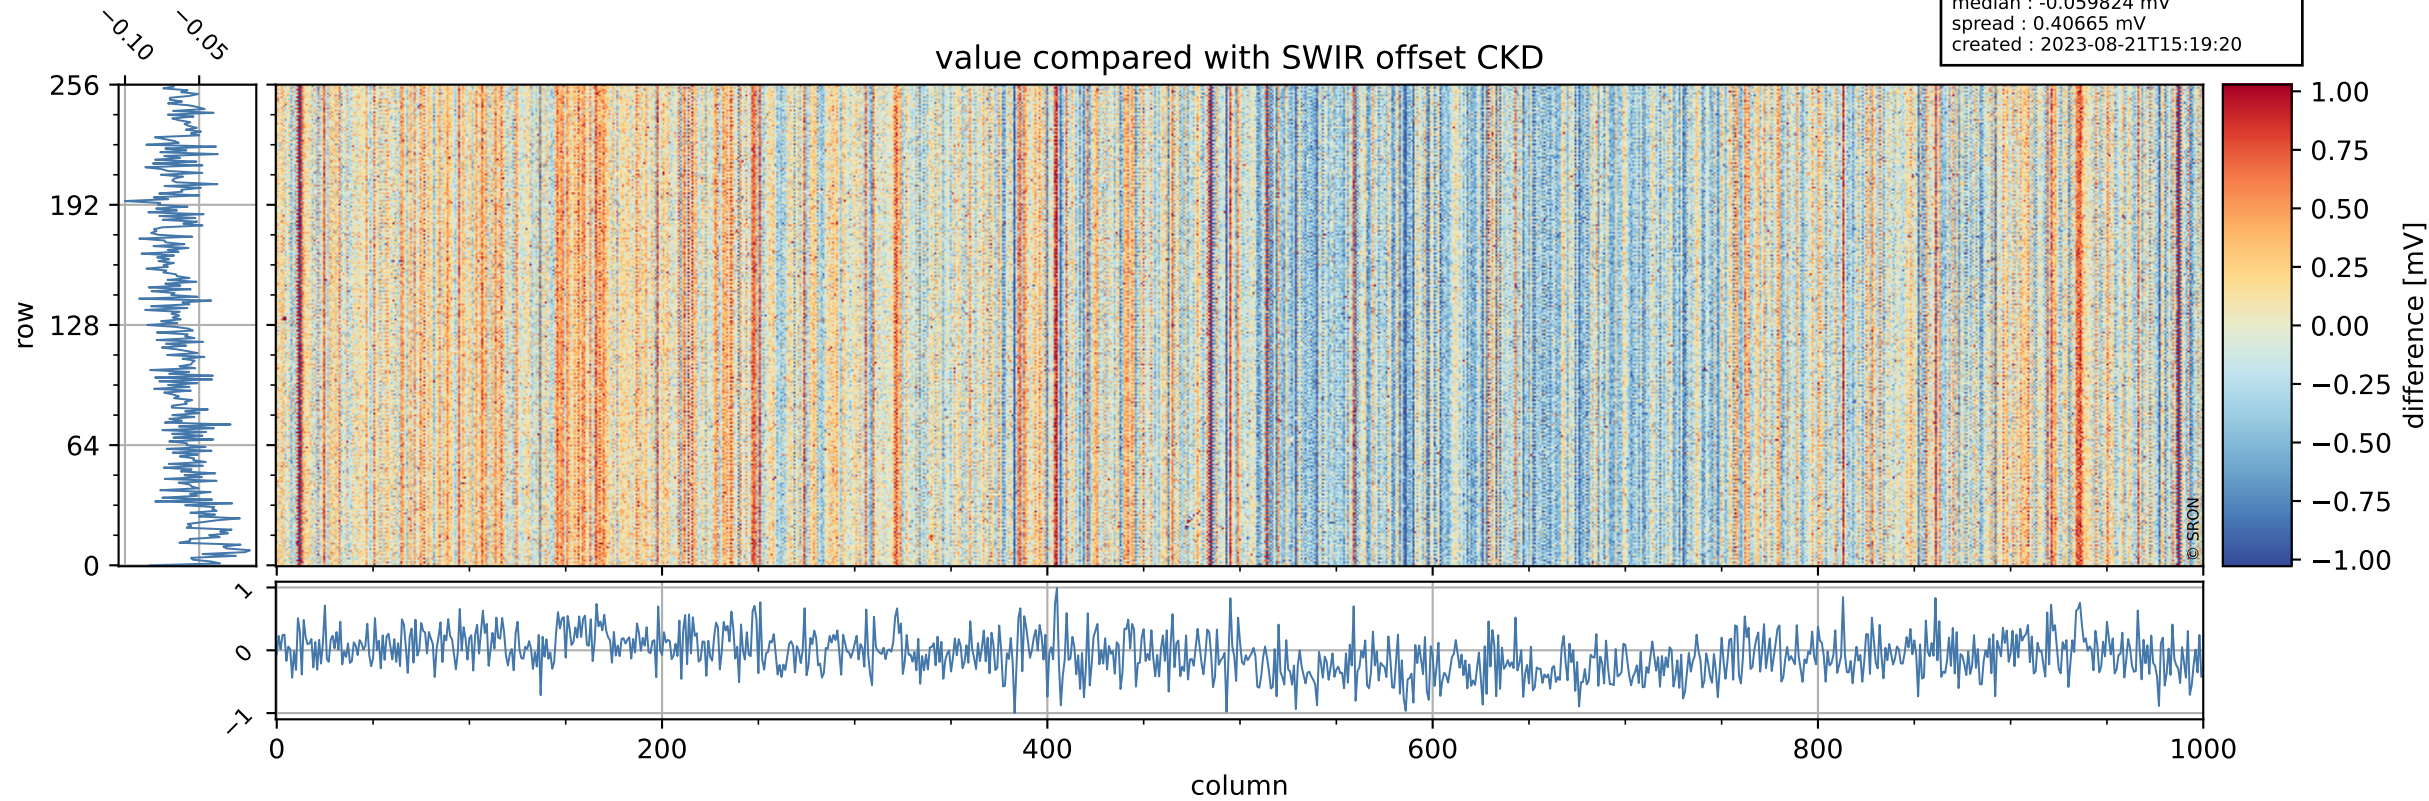

Tropomi SWIR offset (official)

orbits : 19 in [24517, 24562]
coverage : 2022-07-07 / 2022-07-10
median : 0.52596 V
spread : 0.035913 V
created : 2023-08-21T15:19:19

value detector map

Tropomi SWIR offset (official)

orbits : 19 in [24517, 24562]
coverage : 2022-07-07 / 2022-07-10
median : 31.487 μV
spread : 15.317 μV
created : 2023-08-21T15:19:19

Tropomi SWIR offset (official)

orbits : 19 in [24517, 24562]
coverage : 2022-07-07 / 2022-07-10
median : -0.059824 mV
spread : 0.40665 mV
created : 2023-08-21T15:19:20

value compared with SWIR offset CKD

Tropomi SWIR offset (official) ground-tracks of Sentinel-5P

orbits : 19 in [24517, 24562]
coverage : 2022-07-07 / 2022-07-10
created : 2023-08-21T15:19:20

Tropomi SWIR offset (official)

orbits : [2827, 24562]
coverage : 2018-04-30 / 2022-07-10
created : 2023-08-21T15:19:21

trend of detector median & temperatures