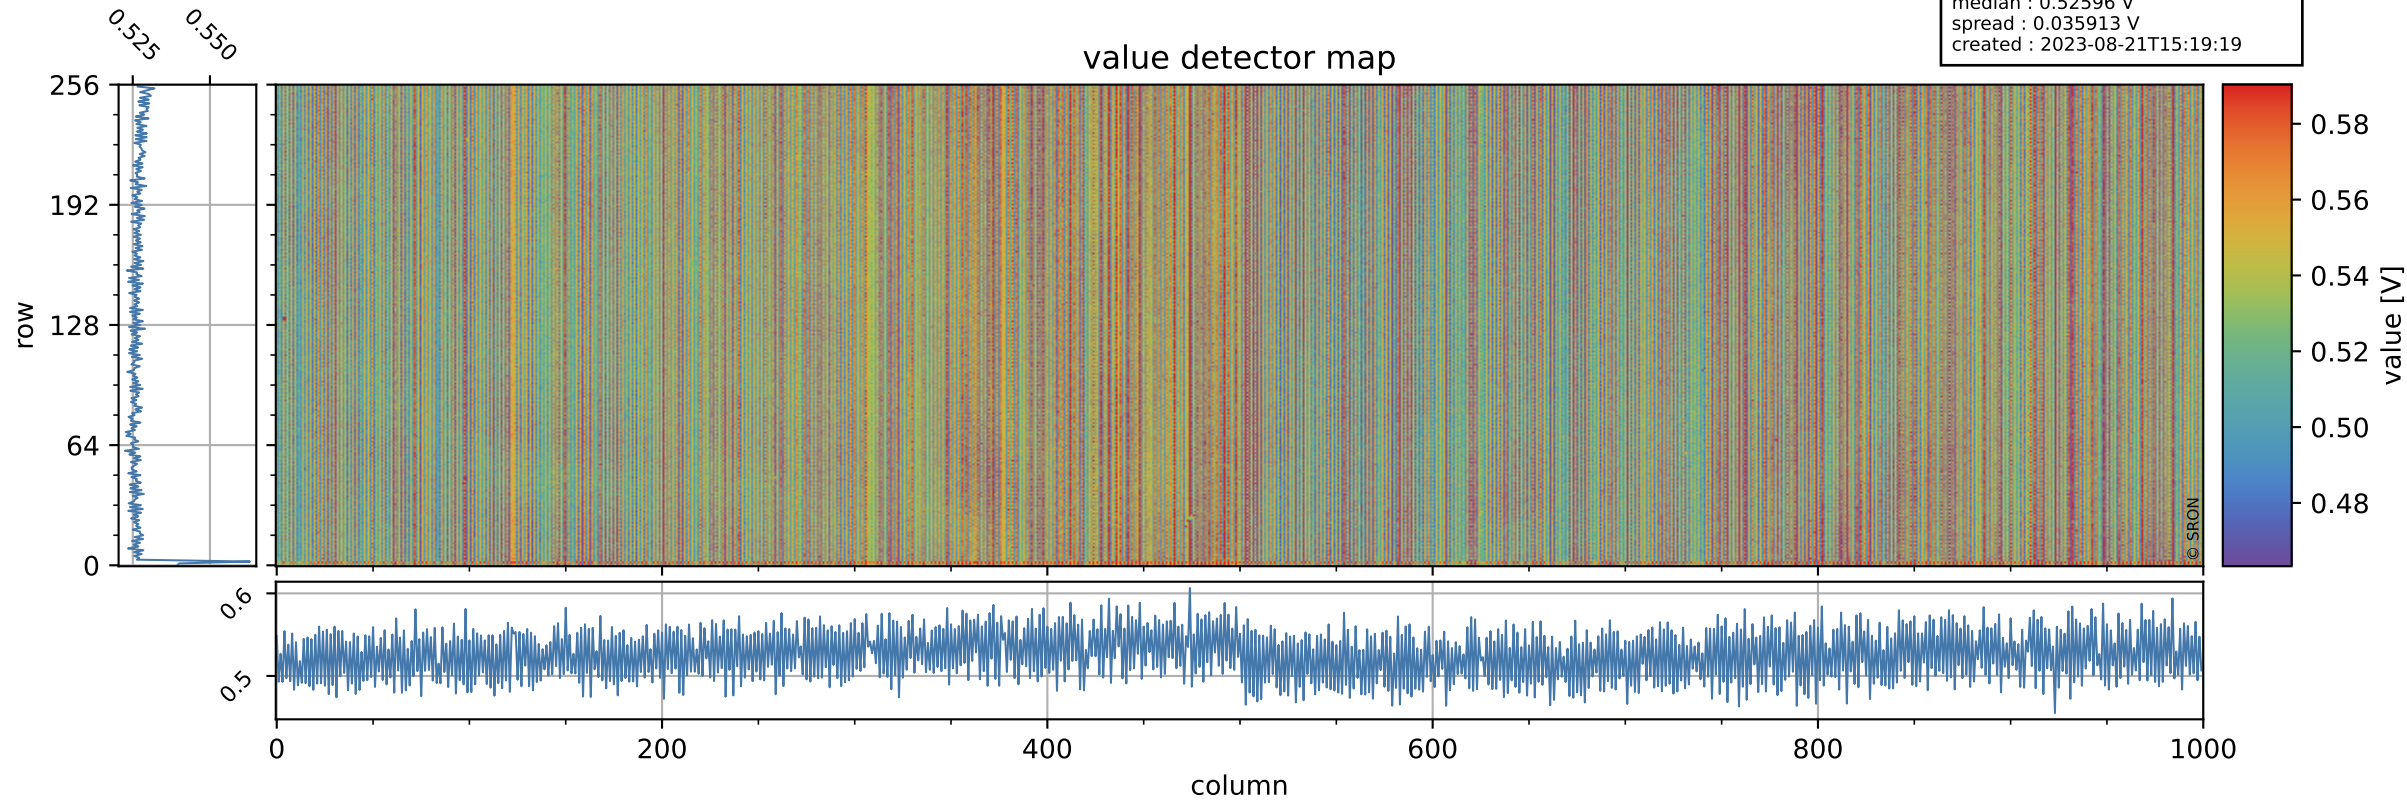

Tropomi SWIR offset (official)

orbits : 19 in [24517, 24562]
coverage : 2022-07-07 / 2022-07-10
median : 0.52596 V
spread : 0.035913 V
created : 2023-08-21T15:19:19

value detector map

Tropomi SWIR offset (official)

orbits : 19 in [24517, 24562]
coverage : 2022-07-07 / 2022-07-10
median : 31.487 μV
spread : 15.317 μV
created : 2023-08-21T15:19:19

Tropomi SWIR offset (official)

orbits : 19 in [24517, 24562]
coverage : 2022-07-07 / 2022-07-10
median : -0.059824 mV
spread : 0.40665 mV
created : 2023-08-21T15:19:20

value compared with SWIR offset CKD

Tropomi SWIR offset (official) ground-tracks of Sentinel-5P

orbits : 19 in [24517, 24562]
coverage : 2022-07-07 / 2022-07-10
created : 2023-08-21T15:19:20

Tropomi SWIR offset (official)

orbits : [2827, 24562]
coverage : 2018-04-30 / 2022-07-10
created : 2023-08-21T15:19:21

trend of detector median & temperatures