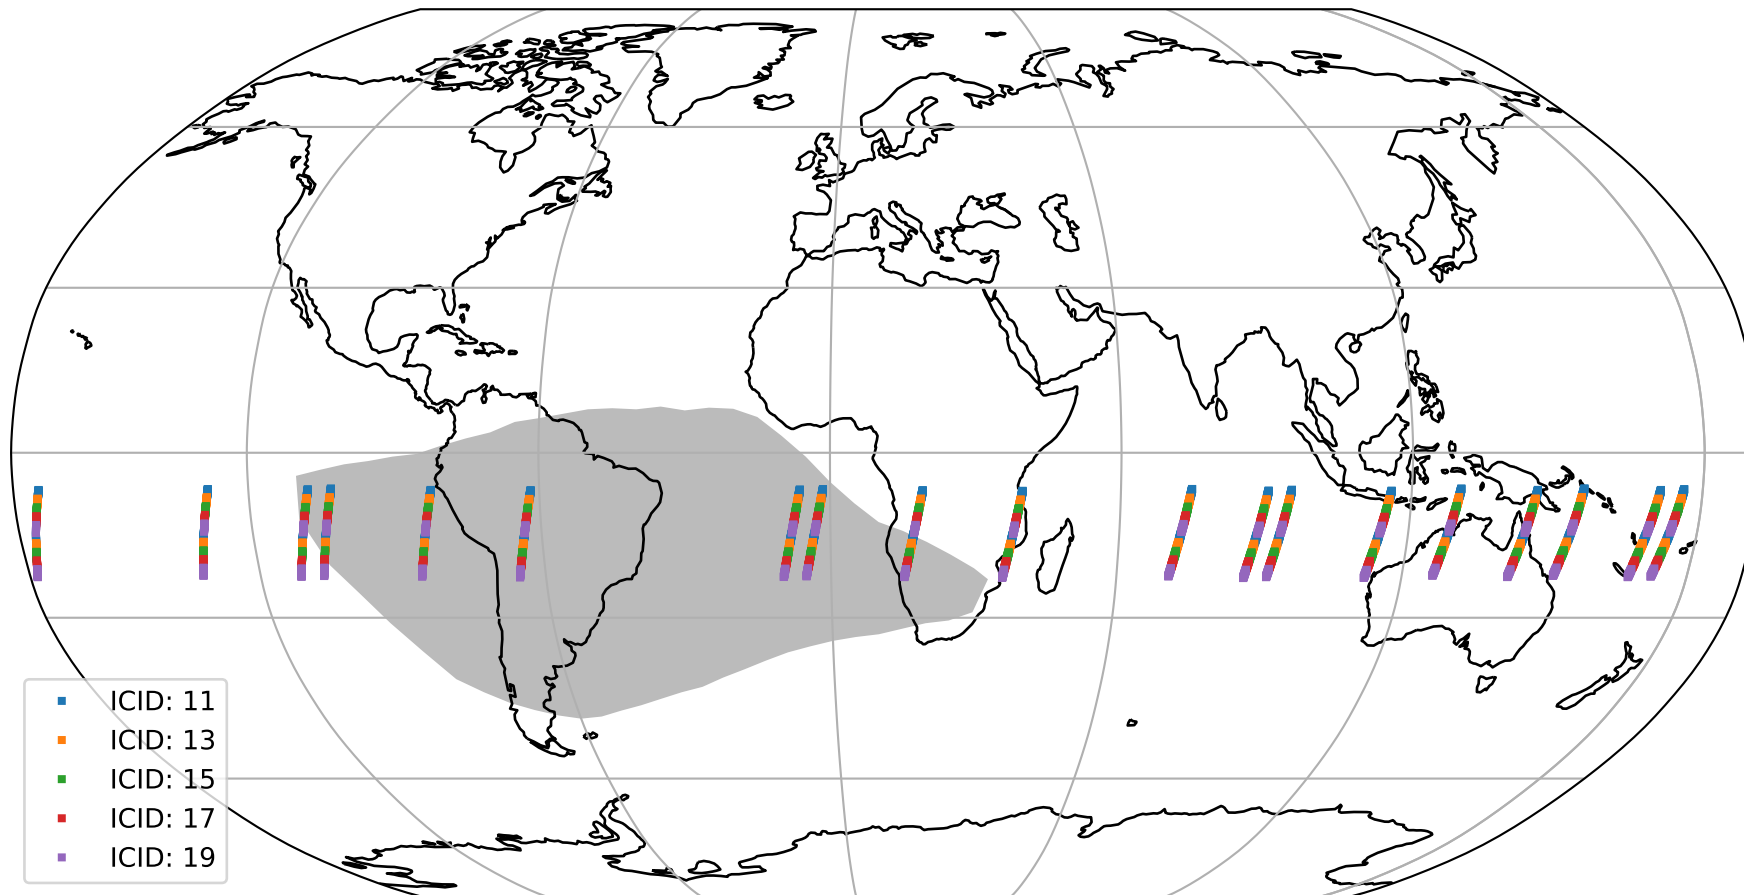

Tropomi SWIR offset (official)

orbits : 19 in [24517, 24562]
coverage : 2022-07-07 / 2022-07-10
median : 0.52596 V
spread : 0.035913 V
created : 2023-08-21T15:19:19

value detector map

Tropomi SWIR offset (official)

orbits : 19 in [24517, 24562]
coverage : 2022-07-07 / 2022-07-10
median : 31.487 μV
spread : 15.317 μV
created : 2023-08-21T15:19:19

Tropomi SWIR offset (official)

orbits : 19 in [24517, 24562]
coverage : 2022-07-07 / 2022-07-10
median : -0.059824 mV
spread : 0.40665 mV
created : 2023-08-21T15:19:20

value compared with SWIR offset CKD

Tropomi SWIR offset (official) ground-tracks of Sentinel-5P

orbits : 19 in [24517, 24562]
coverage : 2022-07-07 / 2022-07-10
created : 2023-08-21T15:19:20

Tropomi SWIR offset (official)

orbits : [2827, 24562]
coverage : 2018-04-30 / 2022-07-10
created : 2023-08-21T15:19:21

trend of detector median & temperatures