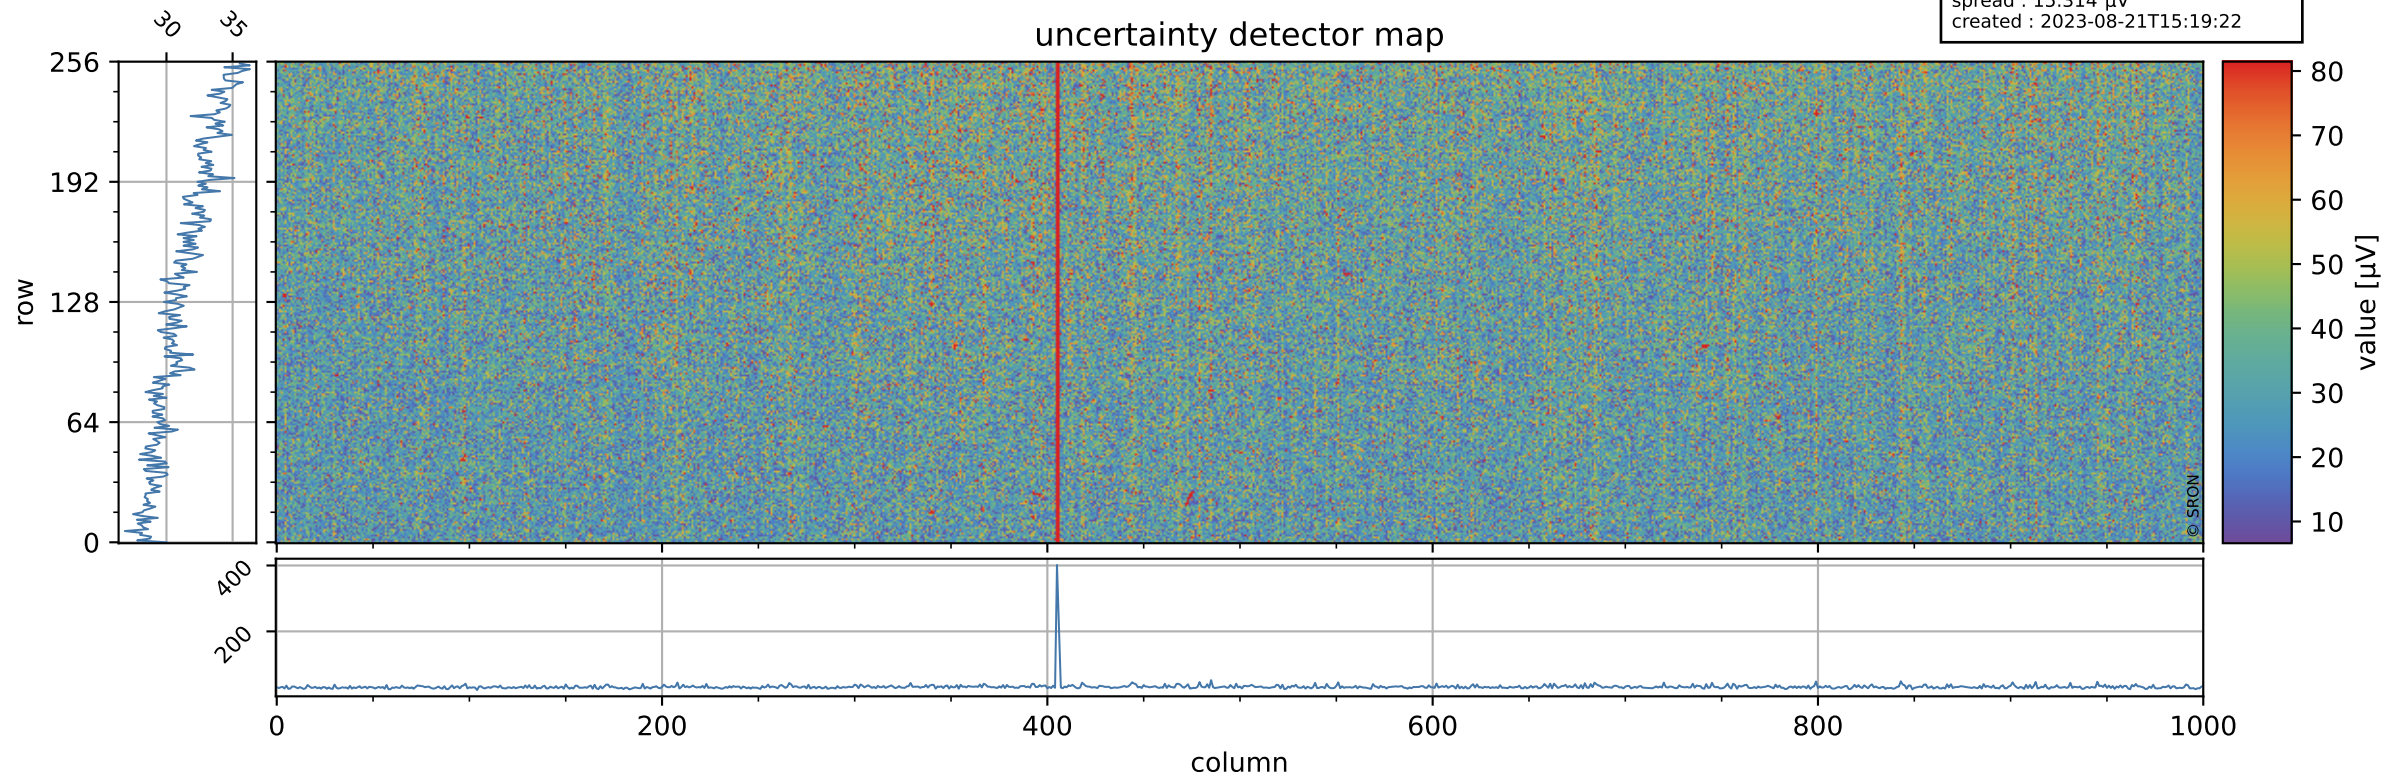

Tropomi SWIR offset (official)

orbits : 20 in [24532, 24577]
coverage : 2022-07-08 / 2022-07-11
median : 0.52596 V
spread : 0.035913 V
created : 2023-08-21T15:19:22

value detector map

Tropomi SWIR offset (official)

orbits : 20 in [24532, 24577]
coverage : 2022-07-08 / 2022-07-11
median : 31.51 μV
spread : 15.314 μV
created : 2023-08-21T15:19:22

Tropomi SWIR offset (official)

orbits : 20 in [24532, 24577]
coverage : 2022-07-08 / 2022-07-11
median : -0.051921 mV
spread : 0.40454 mV
created : 2023-08-21T15:19:23

value compared with SWIR offset CKD

Tropomi SWIR offset (official) ground-tracks of Sentinel-5P

orbits : 20 in [24532, 24577]
coverage : 2022-07-08 / 2022-07-11
created : 2023-08-21T15:19:23

Tropomi SWIR offset (official)

orbits : [2827, 24577]
coverage : 2018-04-30 / 2022-07-11
created : 2023-08-21T15:19:24

trend of detector median & temperatures