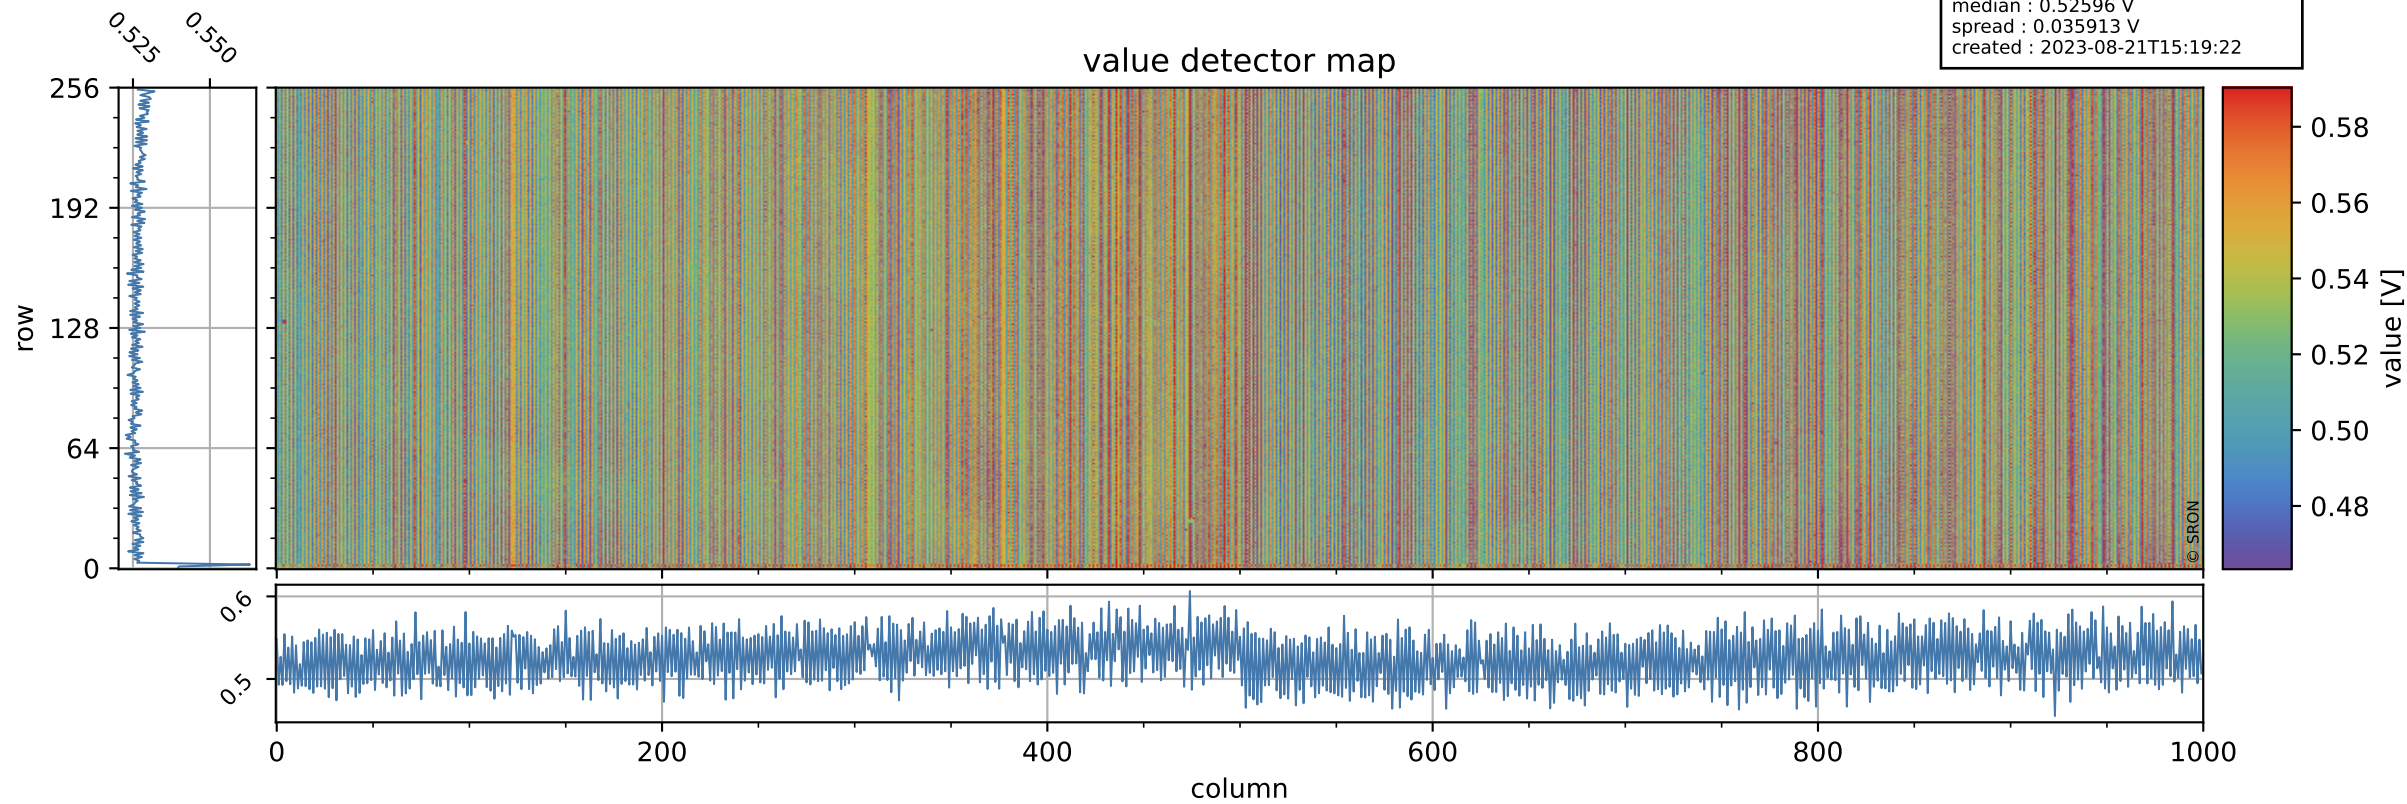

Tropomi SWIR offset (official)

orbits : 20 in [24532, 24577]
coverage : 2022-07-08 / 2022-07-11
median : 0.52596 V
spread : 0.035913 V
created : 2023-08-21T15:19:22

value detector map

Tropomi SWIR offset (official)

orbits : 20 in [24532, 24577]
coverage : 2022-07-08 / 2022-07-11
median : 31.51 μV
spread : 15.314 μV
created : 2023-08-21T15:19:22

Tropomi SWIR offset (official)

orbits : 20 in [24532, 24577]
coverage : 2022-07-08 / 2022-07-11
median : -0.051921 mV
spread : 0.40454 mV
created : 2023-08-21T15:19:23

value compared with SWIR offset CKD

Tropomi SWIR offset (official) ground-tracks of Sentinel-5P

orbits : 20 in [24532, 24577]
coverage : 2022-07-08 / 2022-07-11
created : 2023-08-21T15:19:23

Tropomi SWIR offset (official)

orbits : [2827, 24577]
coverage : 2018-04-30 / 2022-07-11
created : 2023-08-21T15:19:24

trend of detector median & temperatures