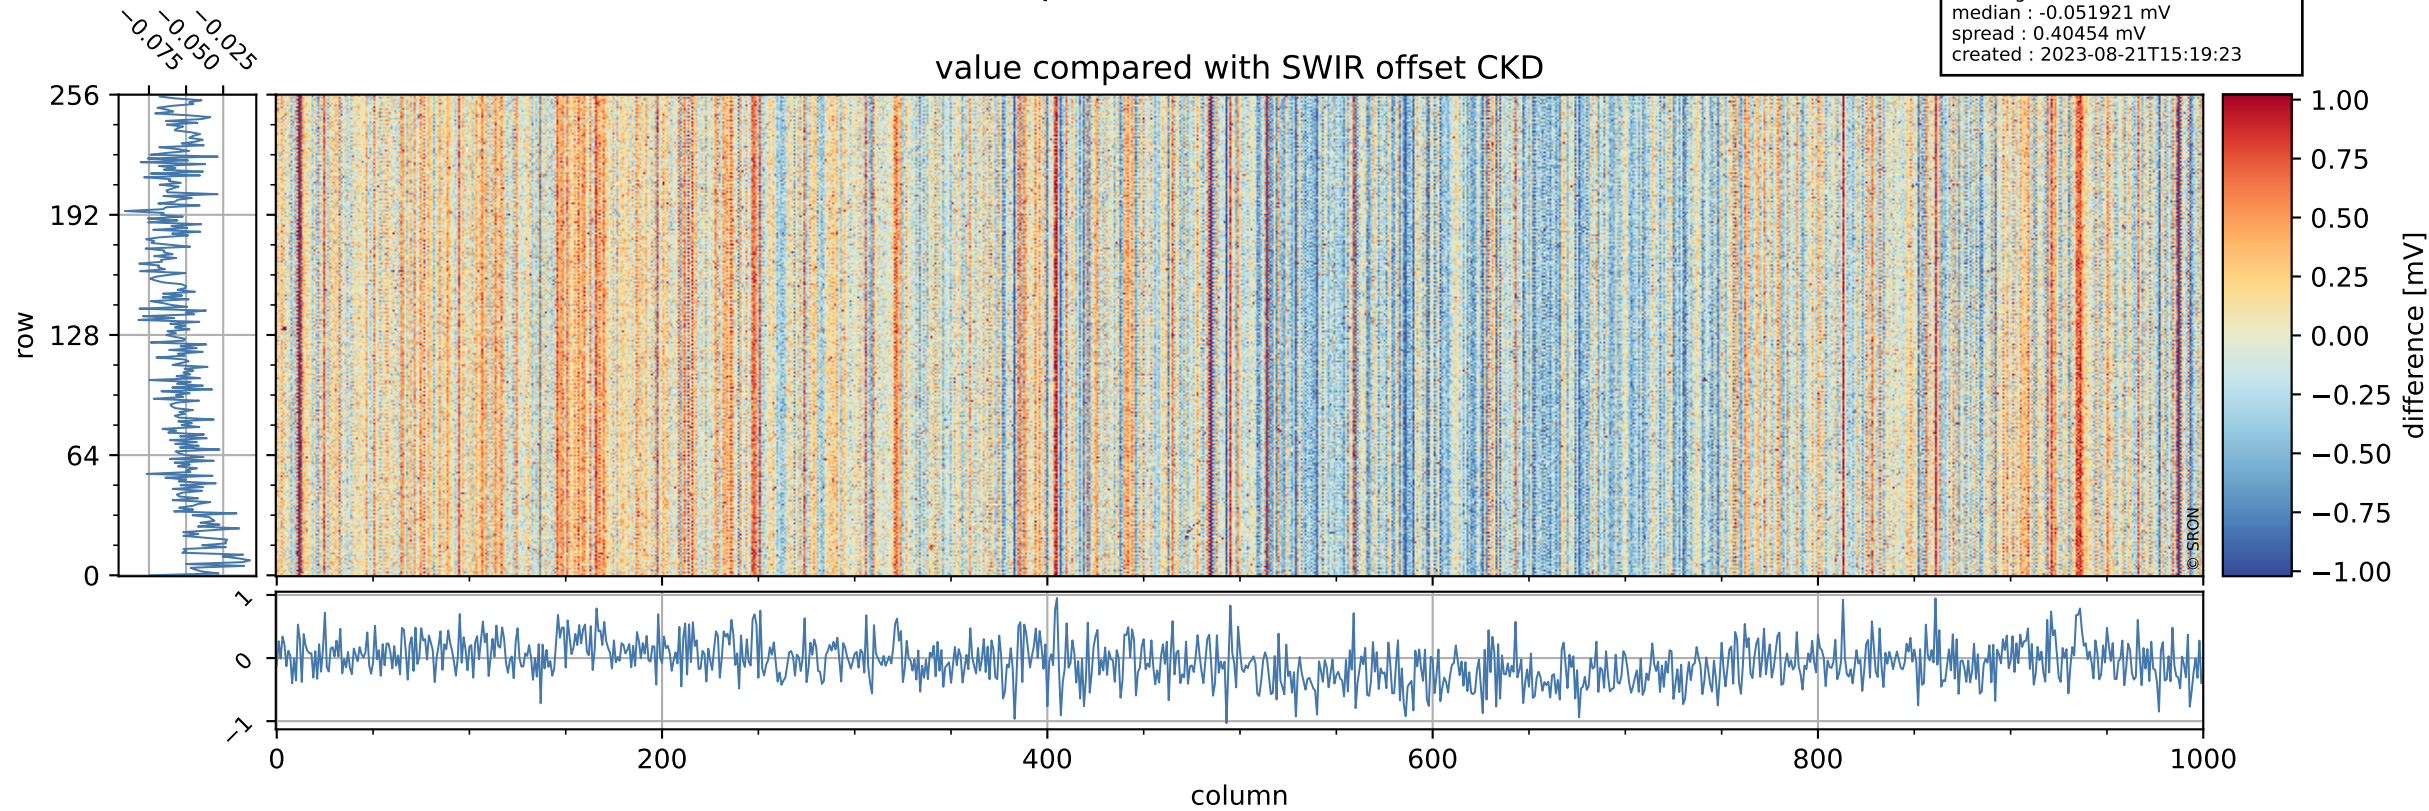

Tropomi SWIR offset (official)

orbits : 20 in [24532, 24577]
coverage : 2022-07-08 / 2022-07-11
median : 0.52596 V
spread : 0.035913 V
created : 2023-08-21T15:19:22

value detector map

Tropomi SWIR offset (official)

orbits : 20 in [24532, 24577]
coverage : 2022-07-08 / 2022-07-11
median : 31.51 μV
spread : 15.314 μV
created : 2023-08-21T15:19:22

Tropomi SWIR offset (official)

orbits : 20 in [24532, 24577]
coverage : 2022-07-08 / 2022-07-11
median : -0.051921 mV
spread : 0.40454 mV
created : 2023-08-21T15:19:23

value compared with SWIR offset CKD

Tropomi SWIR offset (official) ground-tracks of Sentinel-5P

orbits : 20 in [24532, 24577]
coverage : 2022-07-08 / 2022-07-11
created : 2023-08-21T15:19:23

Tropomi SWIR offset (official)

orbits : [2827, 24577]
coverage : 2018-04-30 / 2022-07-11
created : 2023-08-21T15:19:24

trend of detector median & temperatures