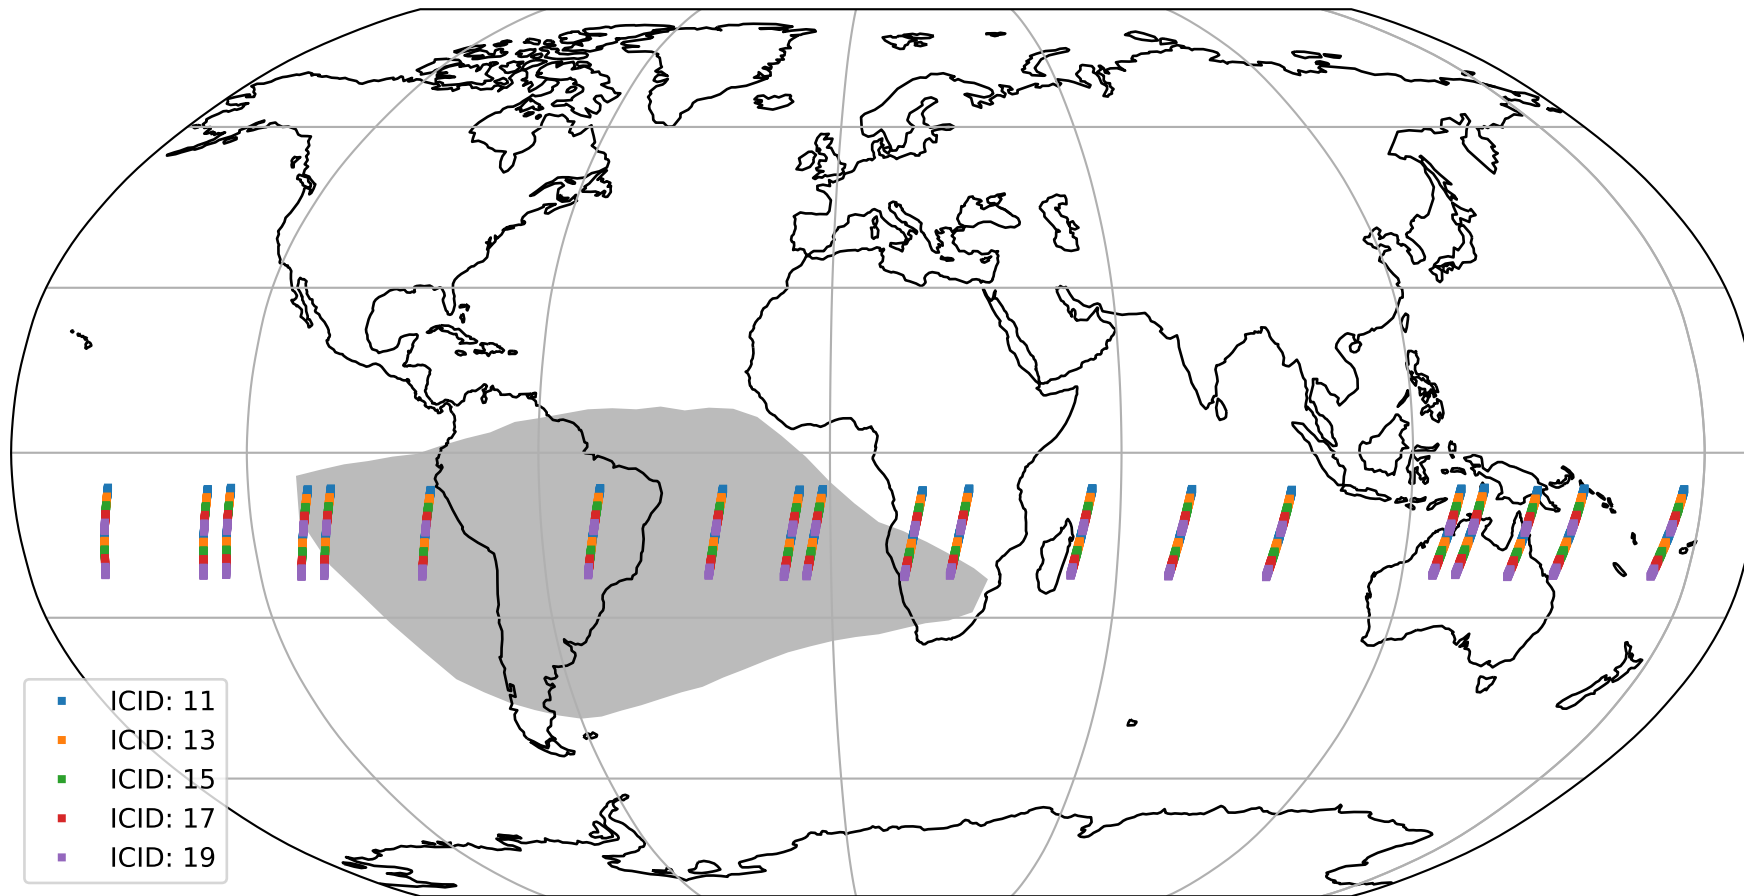

Tropomi SWIR offset (official)

orbits : 20 in [24532, 24577]
coverage : 2022-07-08 / 2022-07-11
median : 0.52596 V
spread : 0.035913 V
created : 2023-08-21T15:19:22

value detector map

Tropomi SWIR offset (official)

orbits : 20 in [24532, 24577]
coverage : 2022-07-08 / 2022-07-11
median : 31.51 μV
spread : 15.314 μV
created : 2023-08-21T15:19:22

Tropomi SWIR offset (official)

orbits : 20 in [24532, 24577]
coverage : 2022-07-08 / 2022-07-11
median : -0.051921 mV
spread : 0.40454 mV
created : 2023-08-21T15:19:23

value compared with SWIR offset CKD

Tropomi SWIR offset (official) ground-tracks of Sentinel-5P

orbits : 20 in [24532, 24577]
coverage : 2022-07-08 / 2022-07-11
created : 2023-08-21T15:19:23

Tropomi SWIR offset (official)

orbits : [2827, 24577]
coverage : 2018-04-30 / 2022-07-11
created : 2023-08-21T15:19:24

trend of detector median & temperatures