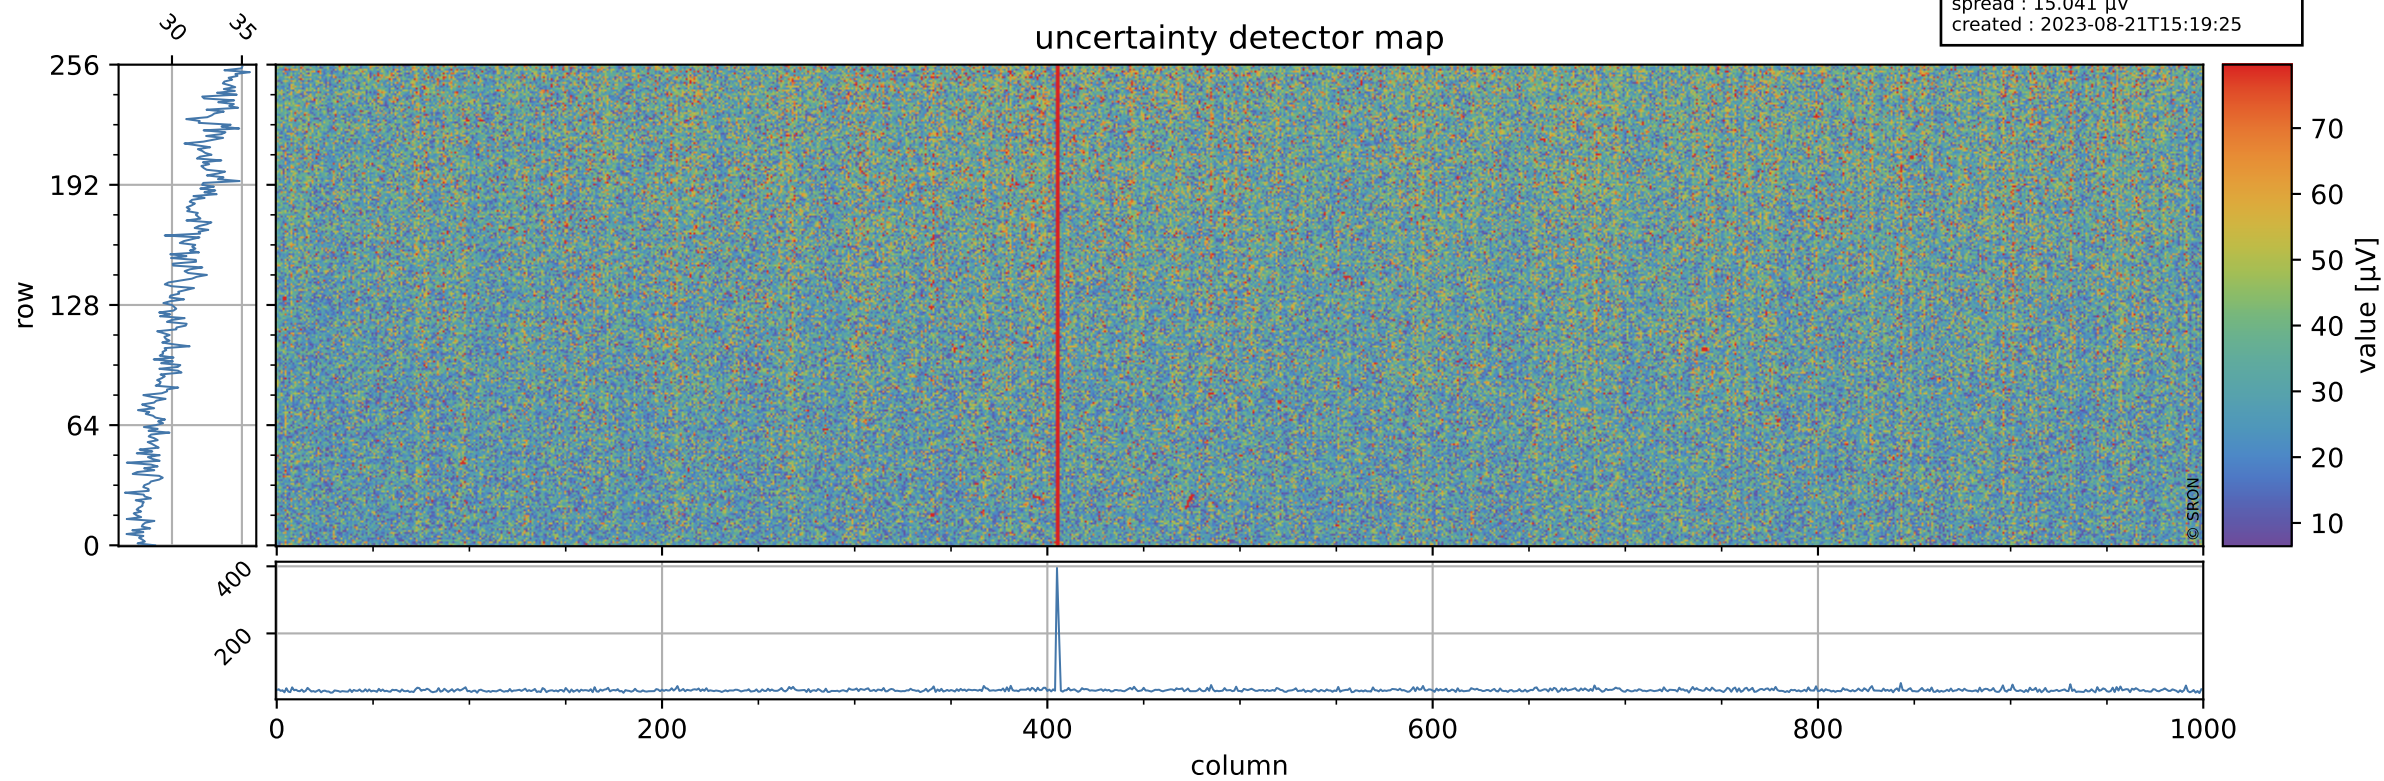

Tropomi SWIR offset (official)

orbits : 19 in [24547, 24592]
coverage : 2022-07-09 / 2022-07-12
median : 0.52596 V
spread : 0.035912 V
created : 2023-08-21T15:19:25

value detector map

Tropomi SWIR offset (official)

orbits : 19 in [24547, 24592]
coverage : 2022-07-09 / 2022-07-12
median : 30.901 μV
spread : 15.041 μV
created : 2023-08-21T15:19:25

Tropomi SWIR offset (official)

value compared with SWIR offset CKD

orbits : 19 in [24547, 24592]
coverage : 2022-07-09 / 2022-07-12
median : -0.052169 mV
spread : 0.4031 mV
created : 2023-08-21T15:19:25

Tropomi SWIR offset (official) ground-tracks of Sentinel-5P

orbits : 19 in [24547, 24592]
coverage : 2022-07-09 / 2022-07-12
created : 2023-08-21T15:19:26

Tropomi SWIR offset (official)

orbits : [2827, 24592]
coverage : 2018-04-30 / 2022-07-12
created : 2023-08-21T15:19:26

trend of detector median & temperatures