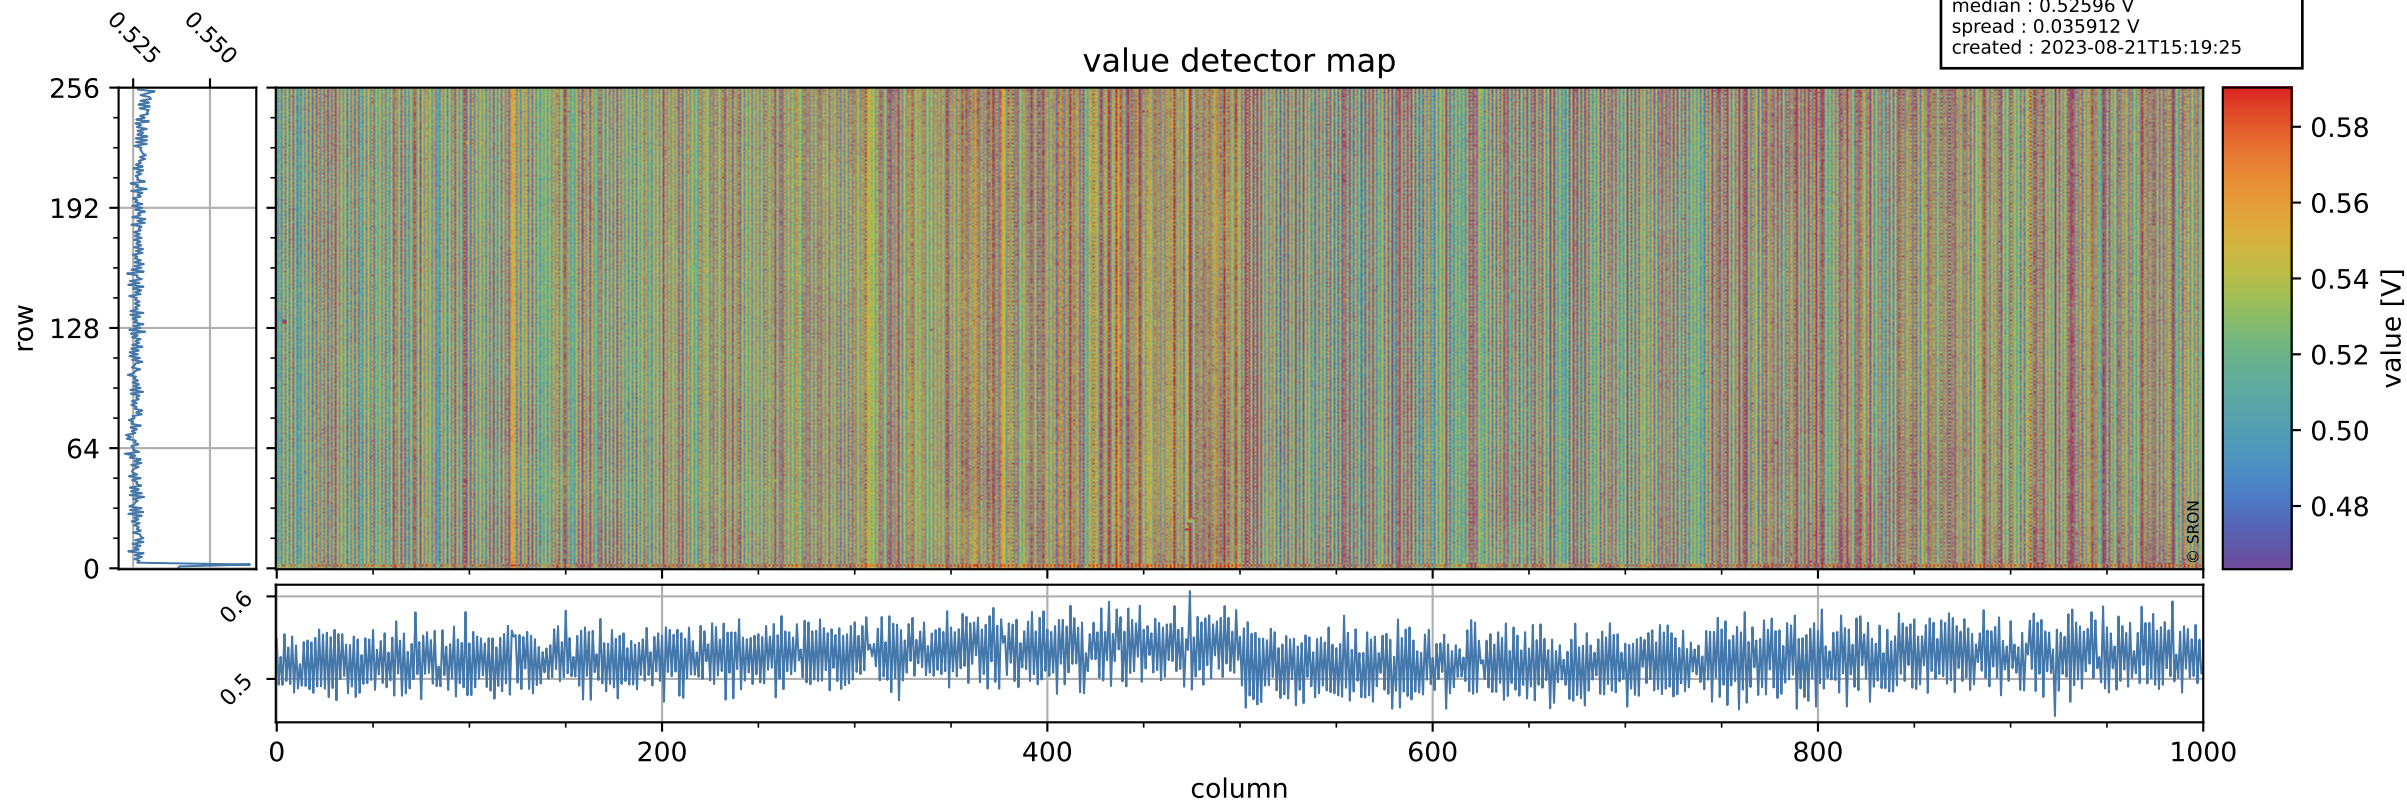

Tropomi SWIR offset (official)

orbits : 19 in [24547, 24592]
coverage : 2022-07-09 / 2022-07-12
median : 0.52596 V
spread : 0.035912 V
created : 2023-08-21T15:19:25

value detector map

Tropomi SWIR offset (official)

orbits : 19 in [24547, 24592]
coverage : 2022-07-09 / 2022-07-12
median : 30.901 μV
spread : 15.041 μV
created : 2023-08-21T15:19:25

Tropomi SWIR offset (official)

value compared with SWIR offset CKD

orbits : 19 in [24547, 24592]
coverage : 2022-07-09 / 2022-07-12
median : -0.052169 mV
spread : 0.4031 mV
created : 2023-08-21T15:19:25

Tropomi SWIR offset (official) ground-tracks of Sentinel-5P

orbits : 19 in [24547, 24592]
coverage : 2022-07-09 / 2022-07-12
created : 2023-08-21T15:19:26

Tropomi SWIR offset (official)

orbits : [2827, 24592]
coverage : 2018-04-30 / 2022-07-12
created : 2023-08-21T15:19:26

trend of detector median & temperatures