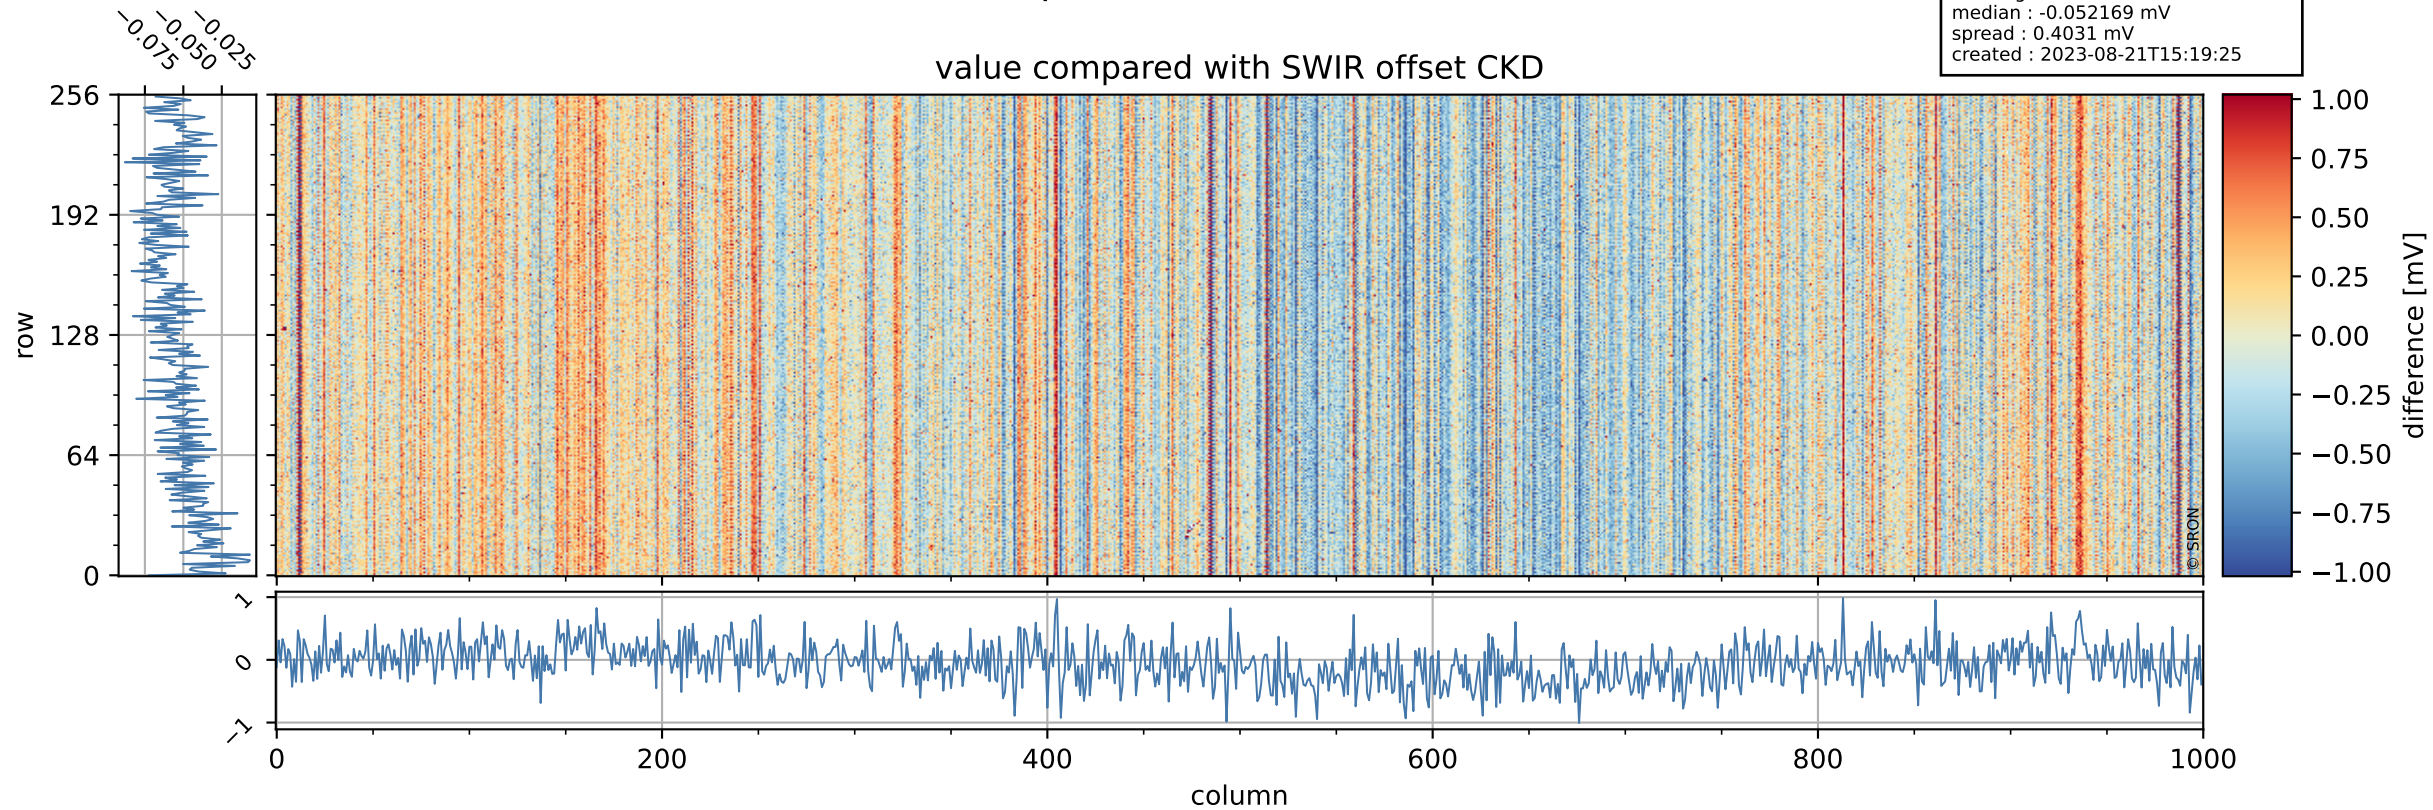

Tropomi SWIR offset (official)

orbits : 19 in [24547, 24592]
coverage : 2022-07-09 / 2022-07-12
median : 0.52596 V
spread : 0.035912 V
created : 2023-08-21T15:19:25

value detector map

Tropomi SWIR offset (official)

orbits : 19 in [24547, 24592]
coverage : 2022-07-09 / 2022-07-12
median : 30.901 μV
spread : 15.041 μV
created : 2023-08-21T15:19:25

Tropomi SWIR offset (official)

value compared with SWIR offset CKD

orbits : 19 in [24547, 24592]
coverage : 2022-07-09 / 2022-07-12
median : -0.052169 mV
spread : 0.4031 mV
created : 2023-08-21T15:19:25

Tropomi SWIR offset (official) ground-tracks of Sentinel-5P

orbits : 19 in [24547, 24592]
coverage : 2022-07-09 / 2022-07-12
created : 2023-08-21T15:19:26

Tropomi SWIR offset (official)

orbits : [2827, 24592]
coverage : 2018-04-30 / 2022-07-12
created : 2023-08-21T15:19:26

trend of detector median & temperatures