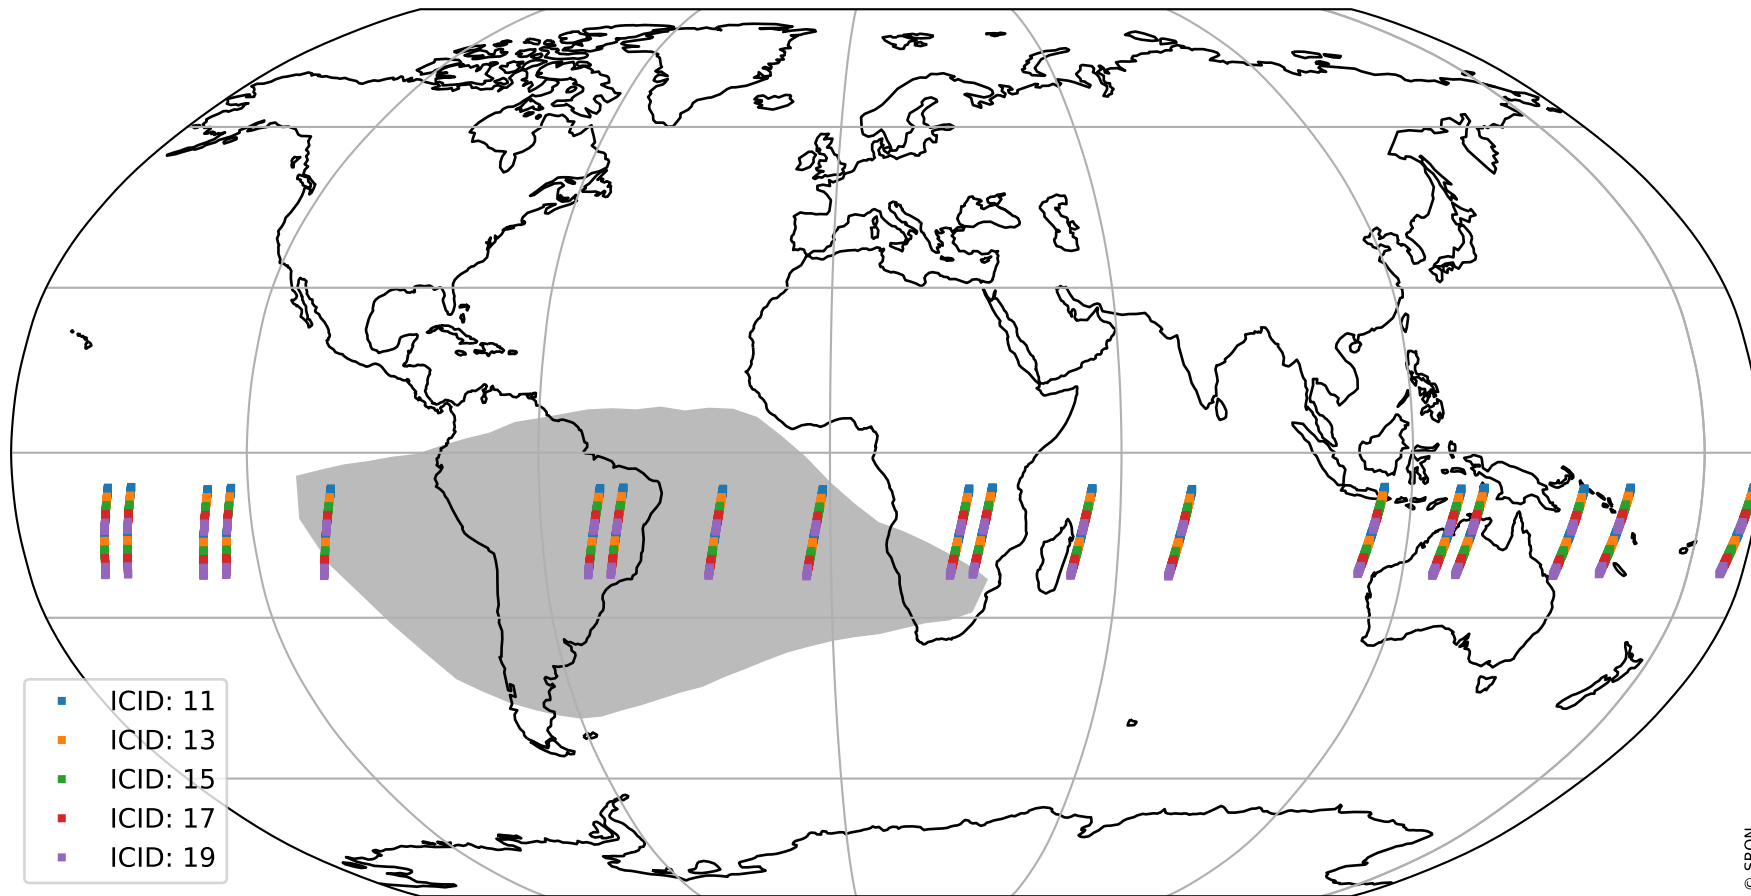

Tropomi SWIR offset (official)

orbits : 19 in [24547, 24592]
coverage : 2022-07-09 / 2022-07-12
median : 0.52596 V
spread : 0.035912 V
created : 2023-08-21T15:19:25

value detector map

Tropomi SWIR offset (official)

orbits : 19 in [24547, 24592]
coverage : 2022-07-09 / 2022-07-12
median : 30.901 μV
spread : 15.041 μV
created : 2023-08-21T15:19:25

Tropomi SWIR offset (official)

value compared with SWIR offset CKD

orbits : 19 in [24547, 24592]
coverage : 2022-07-09 / 2022-07-12
median : -0.052169 mV
spread : 0.4031 mV
created : 2023-08-21T15:19:25

Tropomi SWIR offset (official) ground-tracks of Sentinel-5P

orbits : 19 in [24547, 24592]
coverage : 2022-07-09 / 2022-07-12
created : 2023-08-21T15:19:26

Tropomi SWIR offset (official)

orbits : [2827, 24592]
coverage : 2018-04-30 / 2022-07-12
created : 2023-08-21T15:19:26