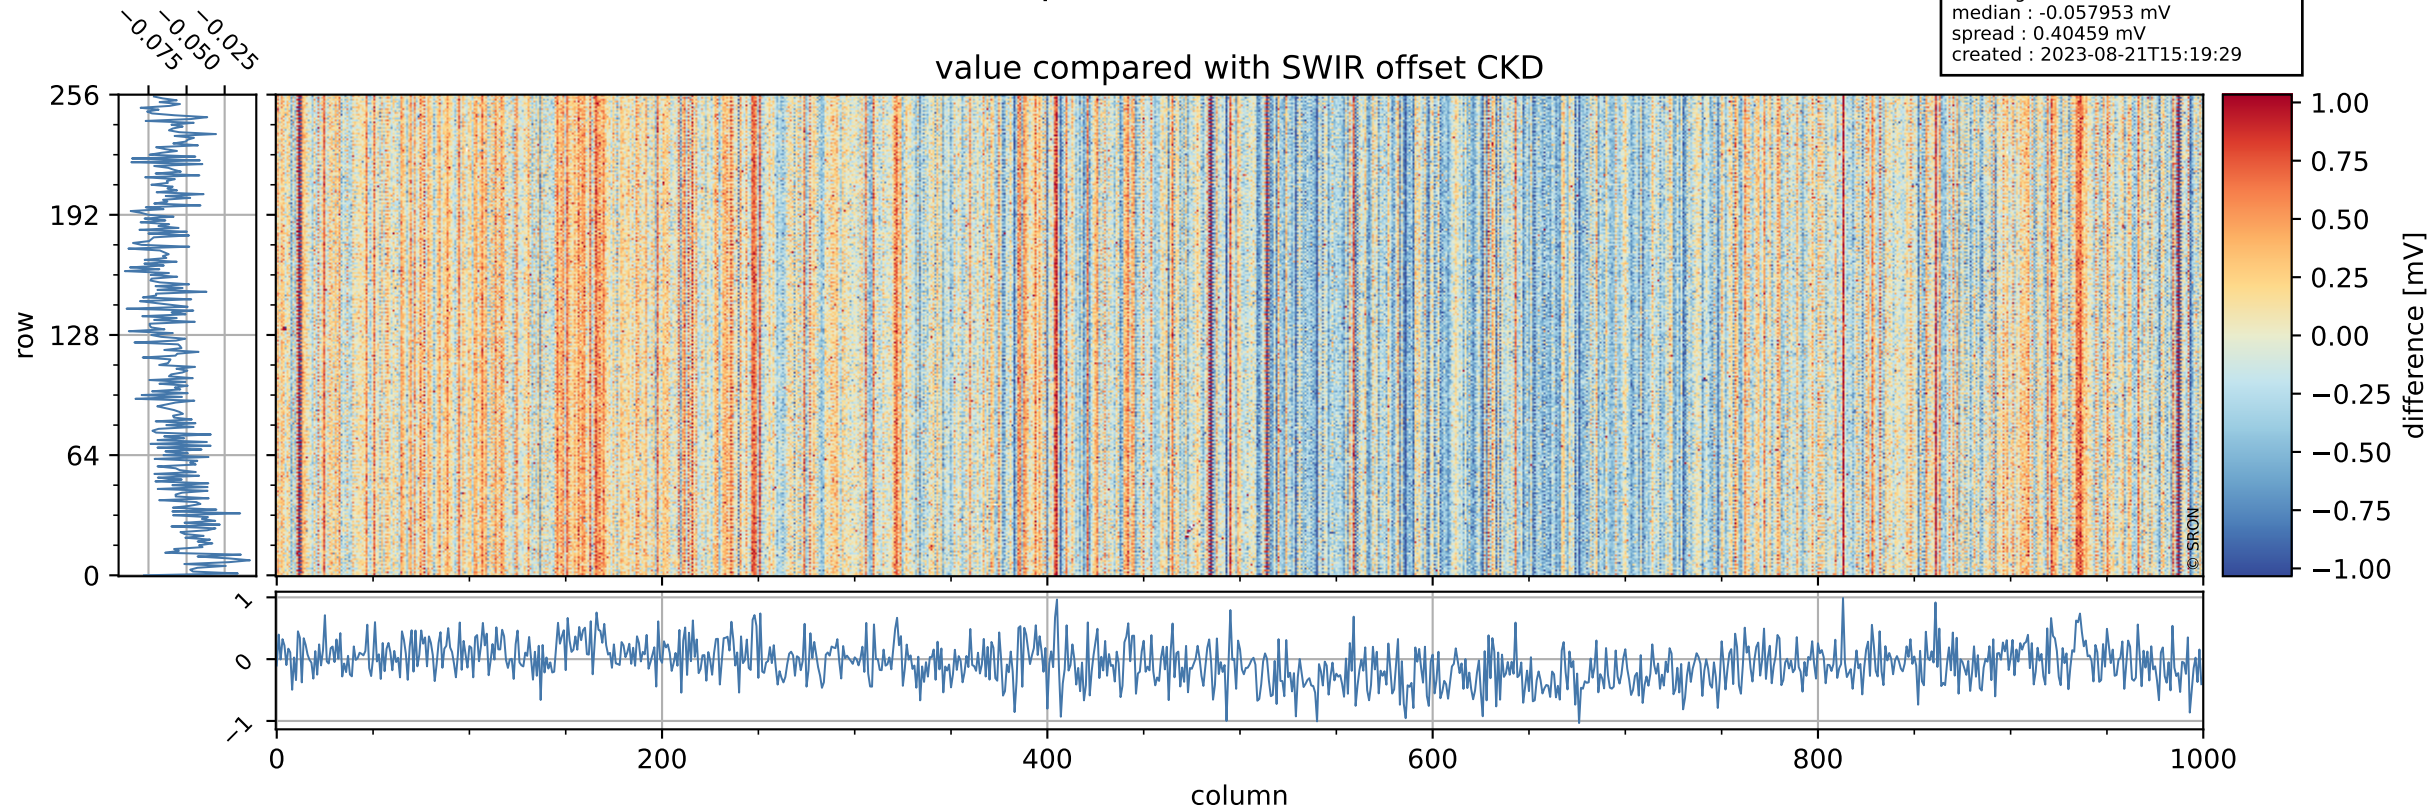

## value detector map

# Tropomi SWIR offset (official)

orbits : 20 in [24562, 24607]  
coverage : 2022-07-10 / 2022-07-13  
median : 29.545  $\mu\text{V}$   
spread : 14.689  $\mu\text{V}$   
created : 2023-08-21T15:19:28

# Tropomi SWIR offset (official)

orbits : 20 in [24562, 24607]  
coverage : 2022-07-10 / 2022-07-13  
median : -0.057953 mV  
spread : 0.40459 mV  
created : 2023-08-21T15:19:29

value compared with SWIR offset CKD

# Tropomi SWIR offset (official) ground-tracks of Sentinel-5P

orbits : 20 in [24562, 24607]  
coverage : 2022-07-10 / 2022-07-13  
created : 2023-08-21T15:19:29