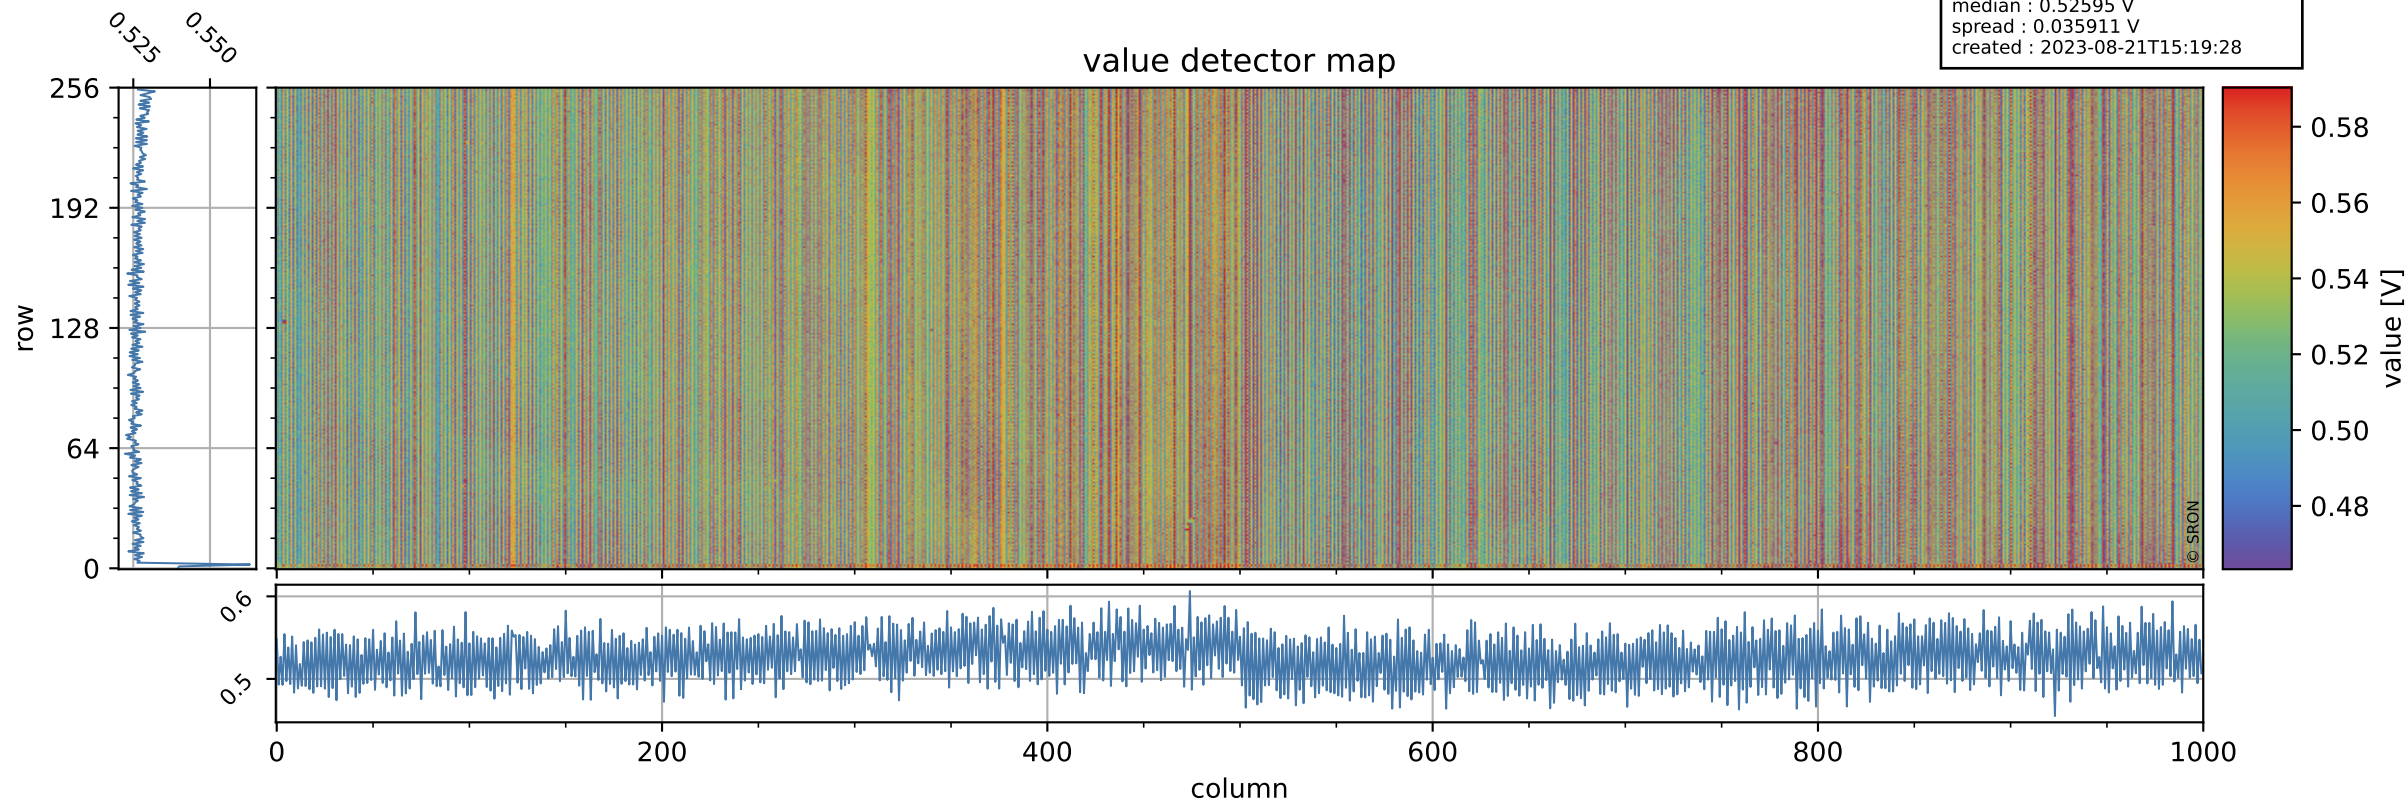

# Tropomi SWIR offset (official)

orbits : 20 in [24562, 24607]  
coverage : 2022-07-10 / 2022-07-13  
median : 0.52595 V  
spread : 0.035911 V  
created : 2023-08-21T15:19:28

## value detector map

# Tropomi SWIR offset (official)

orbits : 20 in [24562, 24607]  
coverage : 2022-07-10 / 2022-07-13  
median : 29.545  $\mu\text{V}$   
spread : 14.689  $\mu\text{V}$   
created : 2023-08-21T15:19:28

# Tropomi SWIR offset (official) ground-tracks of Sentinel-5P

orbits : 20 in [24562, 24607]  
coverage : 2022-07-10 / 2022-07-13  
created : 2023-08-21T15:19:29