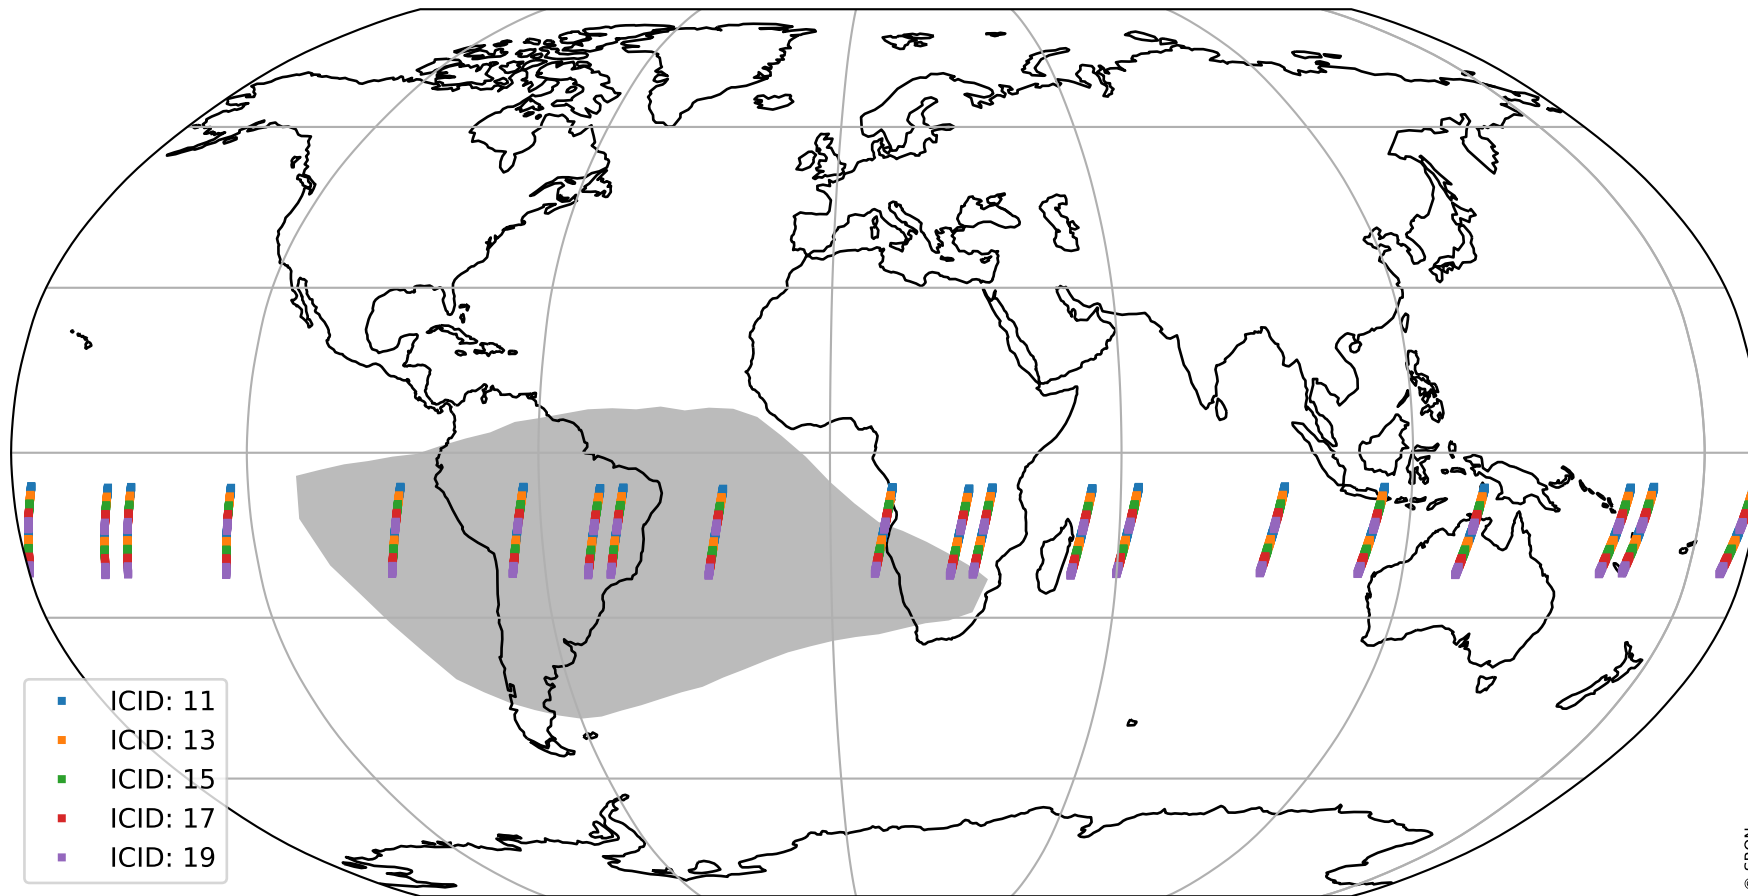

# Tropomi SWIR offset (official)

orbits : 20 in [24562, 24607]  
coverage : 2022-07-10 / 2022-07-13  
median : 29.545  $\mu\text{V}$   
spread : 14.689  $\mu\text{V}$   
created : 2023-08-21T15:19:28

# Tropomi SWIR offset (official)

orbits : 20 in [24562, 24607]  
coverage : 2022-07-10 / 2022-07-13  
median : -0.057953 mV  
spread : 0.40459 mV  
created : 2023-08-21T15:19:29

value compared with SWIR offset CKD

# Tropomi SWIR offset (official) ground-tracks of Sentinel-5P

orbits : 20 in [24562, 24607]  
coverage : 2022-07-10 / 2022-07-13  
created : 2023-08-21T15:19:29

# Tropomi SWIR offset (official)

orbits : [2827, 24607]  
coverage : 2018-04-30 / 2022-07-13  
created : 2023-08-21T15:19:29