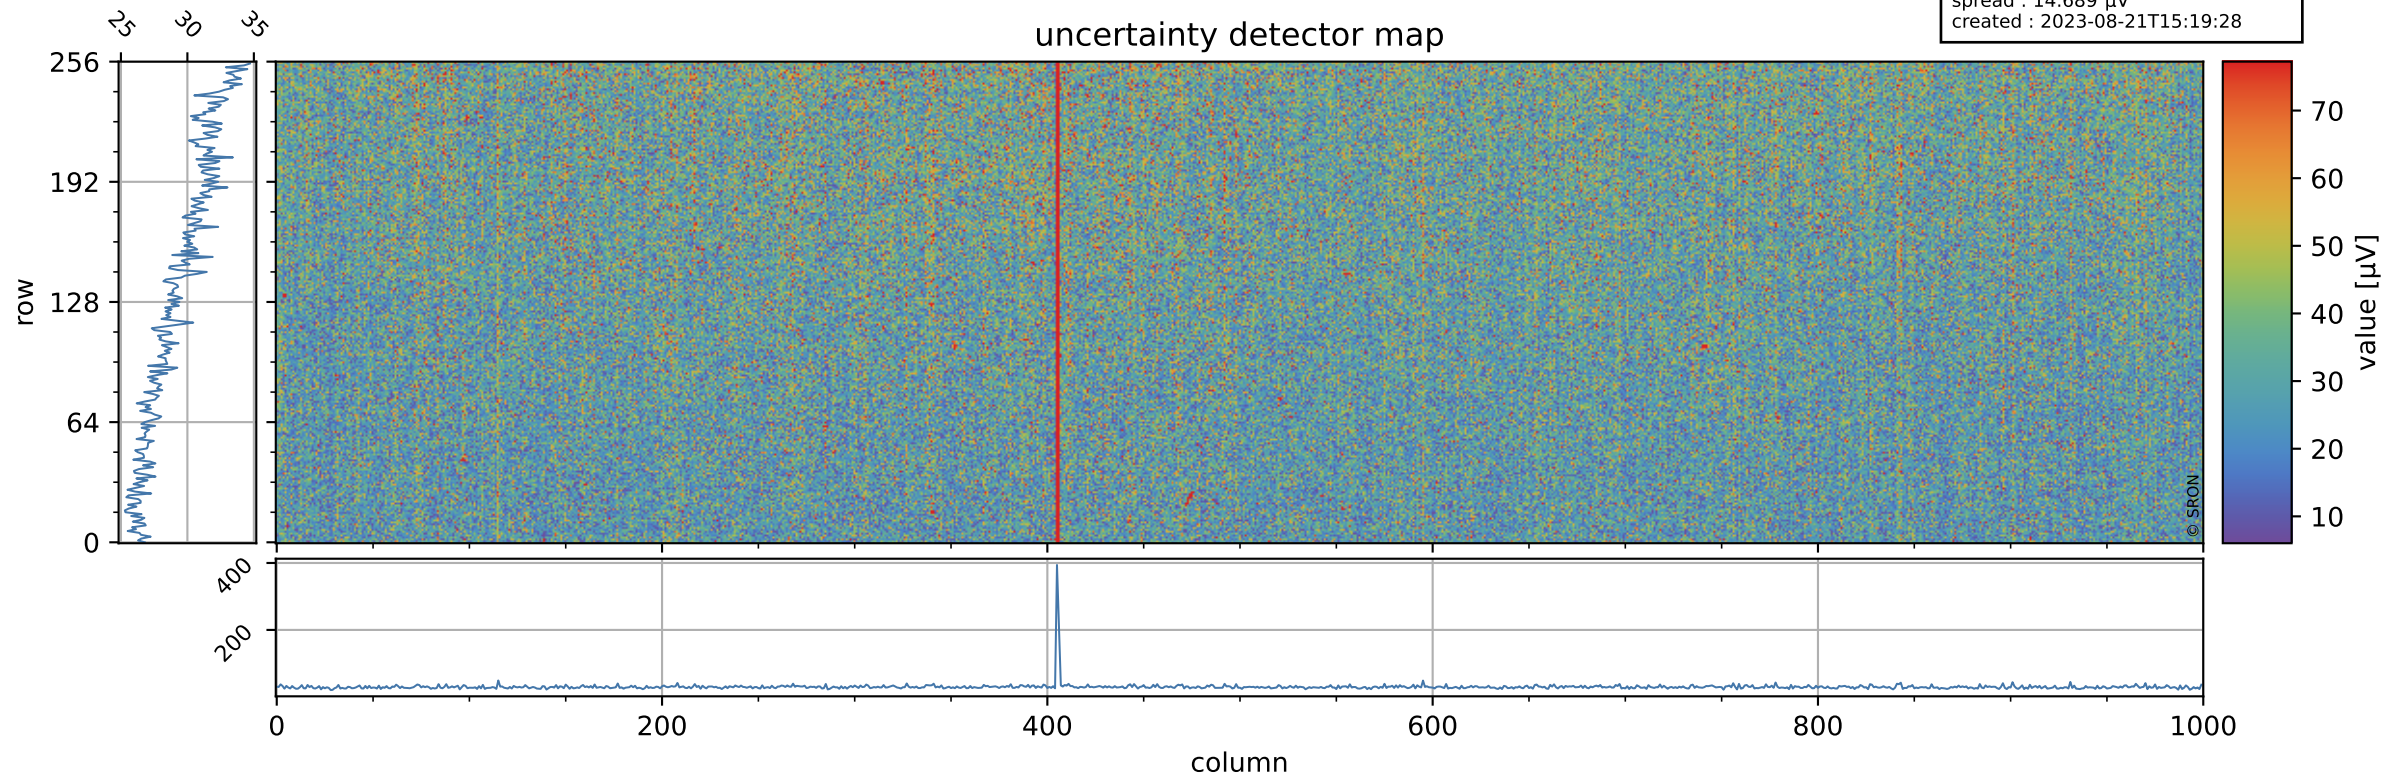

# Tropomi SWIR offset (official)

orbits : 20 in [24562, 24607]  
coverage : 2022-07-10 / 2022-07-13  
median : 0.52595 V  
spread : 0.035911 V  
created : 2023-08-21T15:19:28

## value detector map

# Tropomi SWIR offset (official)

orbits : 20 in [24562, 24607]  
coverage : 2022-07-10 / 2022-07-13  
median : 29.545  $\mu\text{V}$   
spread : 14.689  $\mu\text{V}$   
created : 2023-08-21T15:19:28

# Tropomi SWIR offset (official) ground-tracks of Sentinel-5P

orbits : 20 in [24562, 24607]  
coverage : 2022-07-10 / 2022-07-13  
created : 2023-08-21T15:19:29