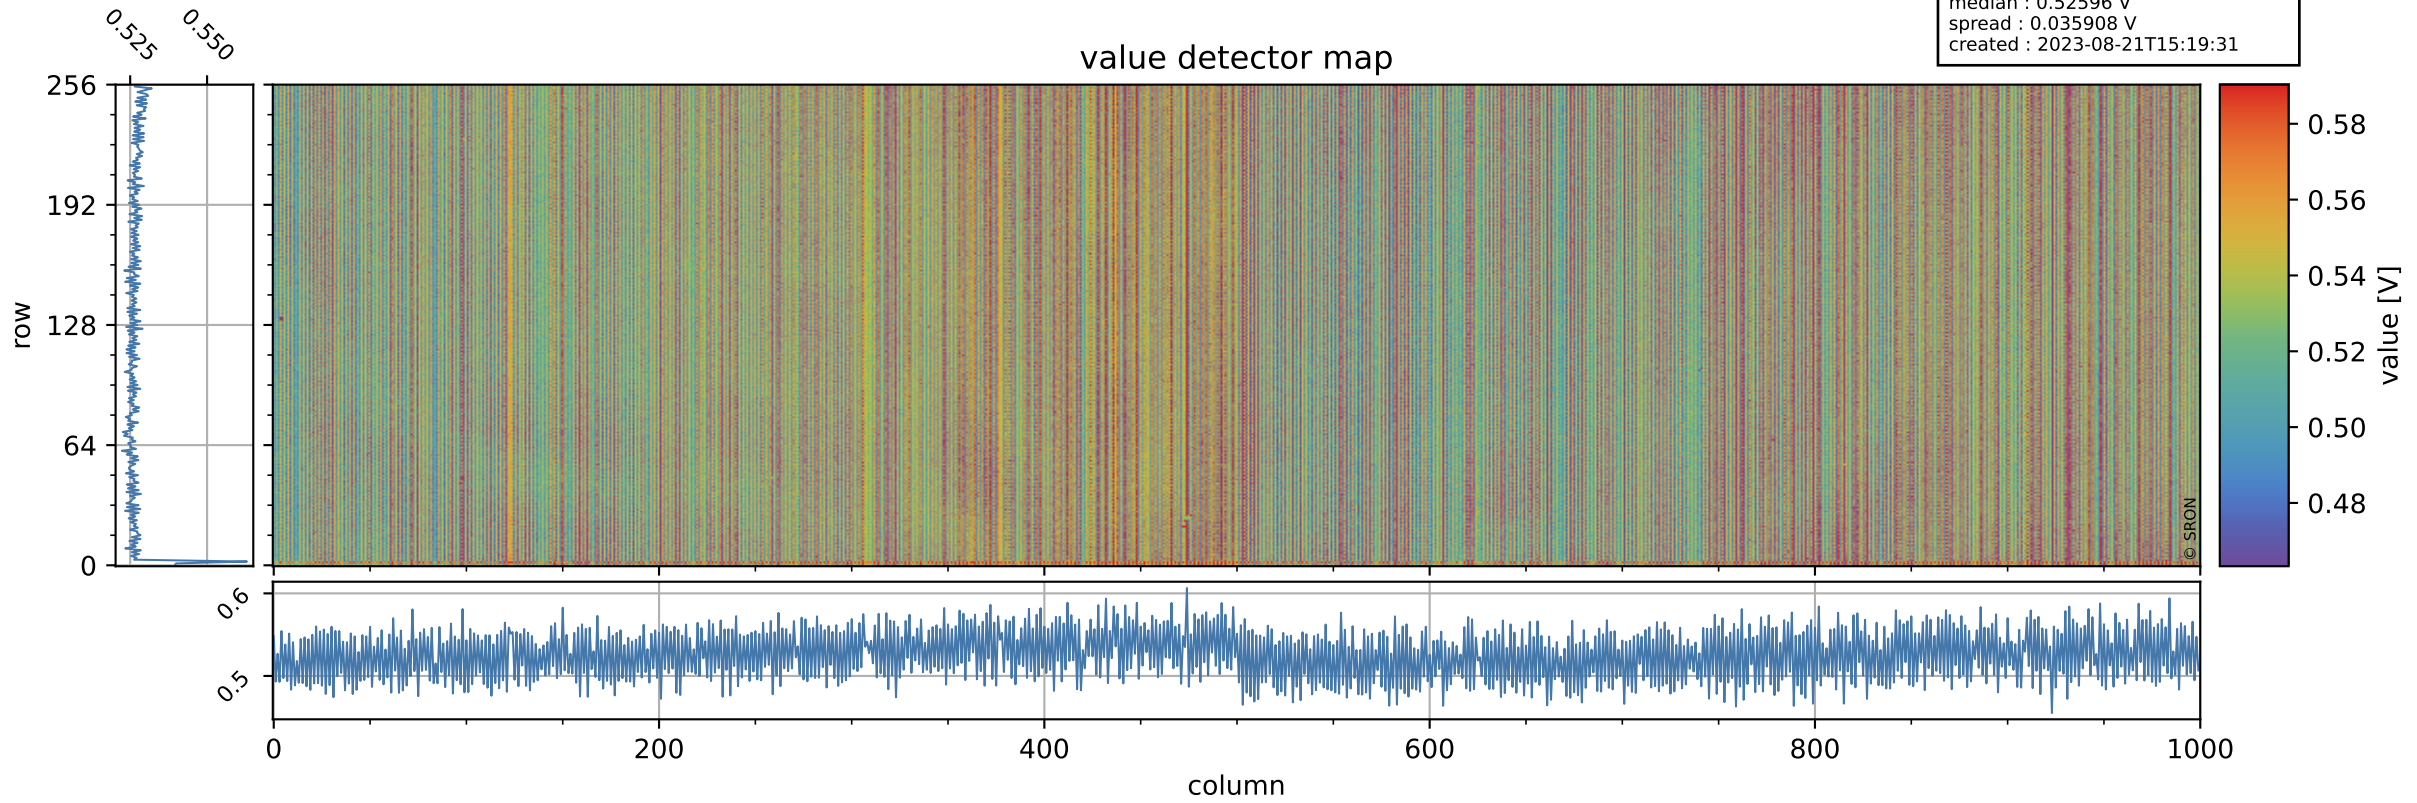

Tropomi SWIR offset (official)

orbits : 19 in [24577, 24622]
coverage : 2022-07-11 / 2022-07-14
median : 0.52596 V
spread : 0.035908 V
created : 2023-08-21T15:19:31

value detector map

Tropomi SWIR offset (official)

orbits : 19 in [24577, 24622]
coverage : 2022-07-11 / 2022-07-14
median : 29.942 μV
spread : 14.844 μV
created : 2023-08-21T15:19:31

Tropomi SWIR offset (official)

orbits : 19 in [24577, 24622]
coverage : 2022-07-11 / 2022-07-14
median : -0.054633 mV
spread : 0.4064 mV
created : 2023-08-21T15:19:31

value compared with SWIR offset CKD

Tropomi SWIR offset (official) ground-tracks of Sentinel-5P

orbits : 19 in [24577, 24622]
coverage : 2022-07-11 / 2022-07-14
created : 2023-08-21T15:19:32

Tropomi SWIR offset (official)

orbits : [2827, 24622]
coverage : 2018-04-30 / 2022-07-14
created : 2023-08-21T15:19:32

trend of detector median & temperatures