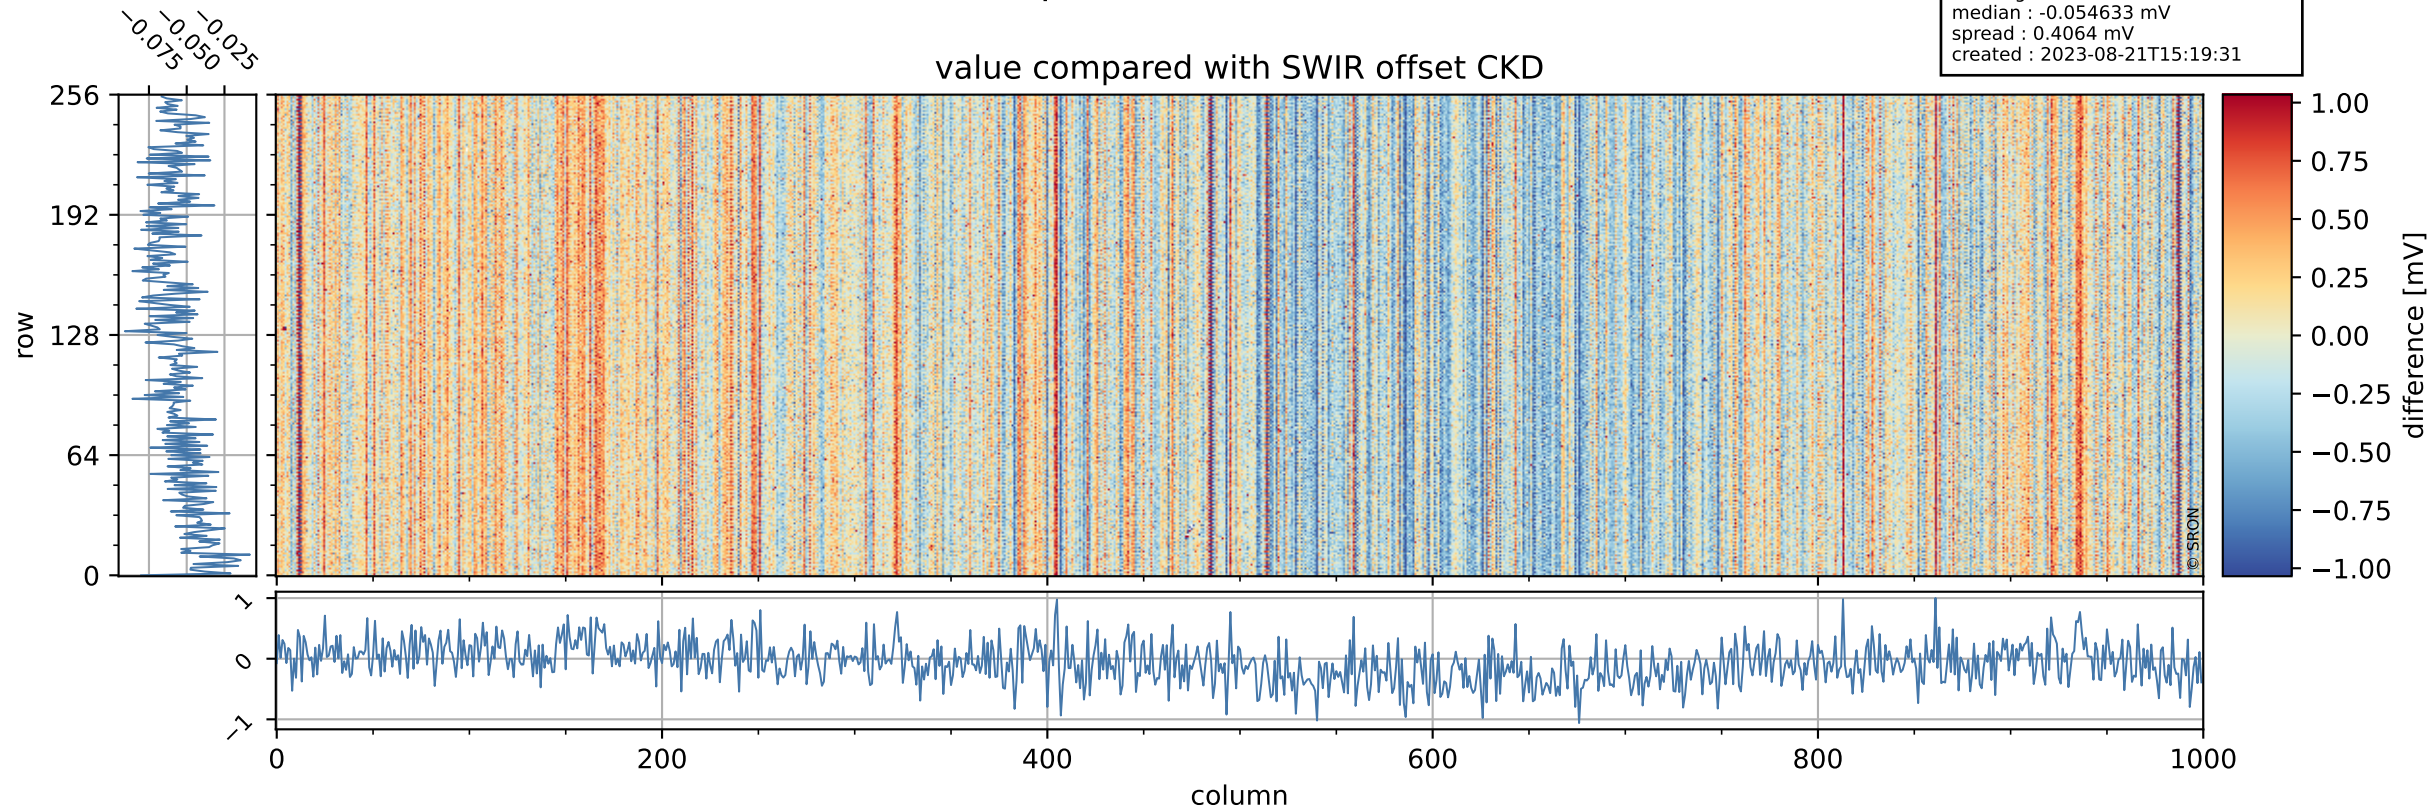

Tropomi SWIR offset (official)

orbits : 19 in [24577, 24622]
coverage : 2022-07-11 / 2022-07-14
median : 0.52596 V
spread : 0.035908 V
created : 2023-08-21T15:19:31

value detector map

Tropomi SWIR offset (official)

orbits : 19 in [24577, 24622]
coverage : 2022-07-11 / 2022-07-14
median : 29.942 μV
spread : 14.844 μV
created : 2023-08-21T15:19:31

Tropomi SWIR offset (official)

orbits : 19 in [24577, 24622]
coverage : 2022-07-11 / 2022-07-14
median : -0.054633 mV
spread : 0.4064 mV
created : 2023-08-21T15:19:31

value compared with SWIR offset CKD

Tropomi SWIR offset (official) ground-tracks of Sentinel-5P

orbits : 19 in [24577, 24622]
coverage : 2022-07-11 / 2022-07-14
created : 2023-08-21T15:19:32

Tropomi SWIR offset (official)

orbits : [2827, 24622]
coverage : 2018-04-30 / 2022-07-14
created : 2023-08-21T15:19:32

trend of detector median & temperatures