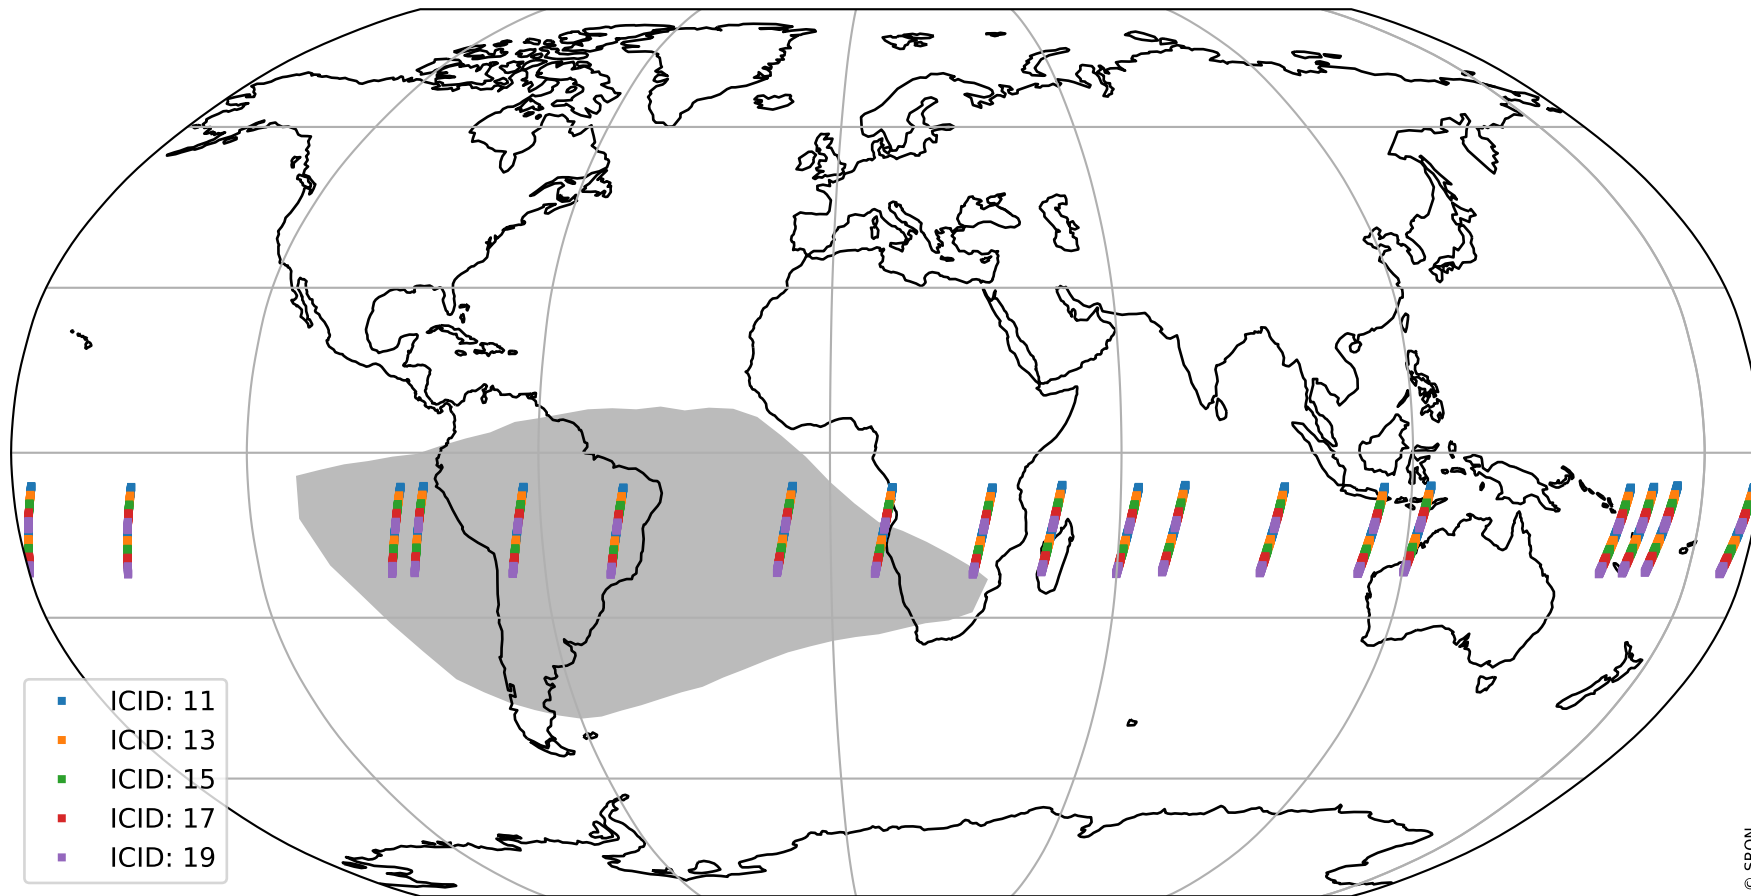

Tropomi SWIR offset (official)

orbits : 19 in [24577, 24622]
coverage : 2022-07-11 / 2022-07-14
median : 0.52596 V
spread : 0.035908 V
created : 2023-08-21T15:19:31

value detector map

Tropomi SWIR offset (official)

orbits : 19 in [24577, 24622]
coverage : 2022-07-11 / 2022-07-14
median : 29.942 μV
spread : 14.844 μV
created : 2023-08-21T15:19:31

Tropomi SWIR offset (official)

orbits : 19 in [24577, 24622]
coverage : 2022-07-11 / 2022-07-14
median : -0.054633 mV
spread : 0.4064 mV
created : 2023-08-21T15:19:31

value compared with SWIR offset CKD

Tropomi SWIR offset (official) ground-tracks of Sentinel-5P

orbits : 19 in [24577, 24622]
coverage : 2022-07-11 / 2022-07-14
created : 2023-08-21T15:19:32

Tropomi SWIR offset (official)

orbits : [2827, 24622]
coverage : 2018-04-30 / 2022-07-14
created : 2023-08-21T15:19:32

trend of detector median & temperatures