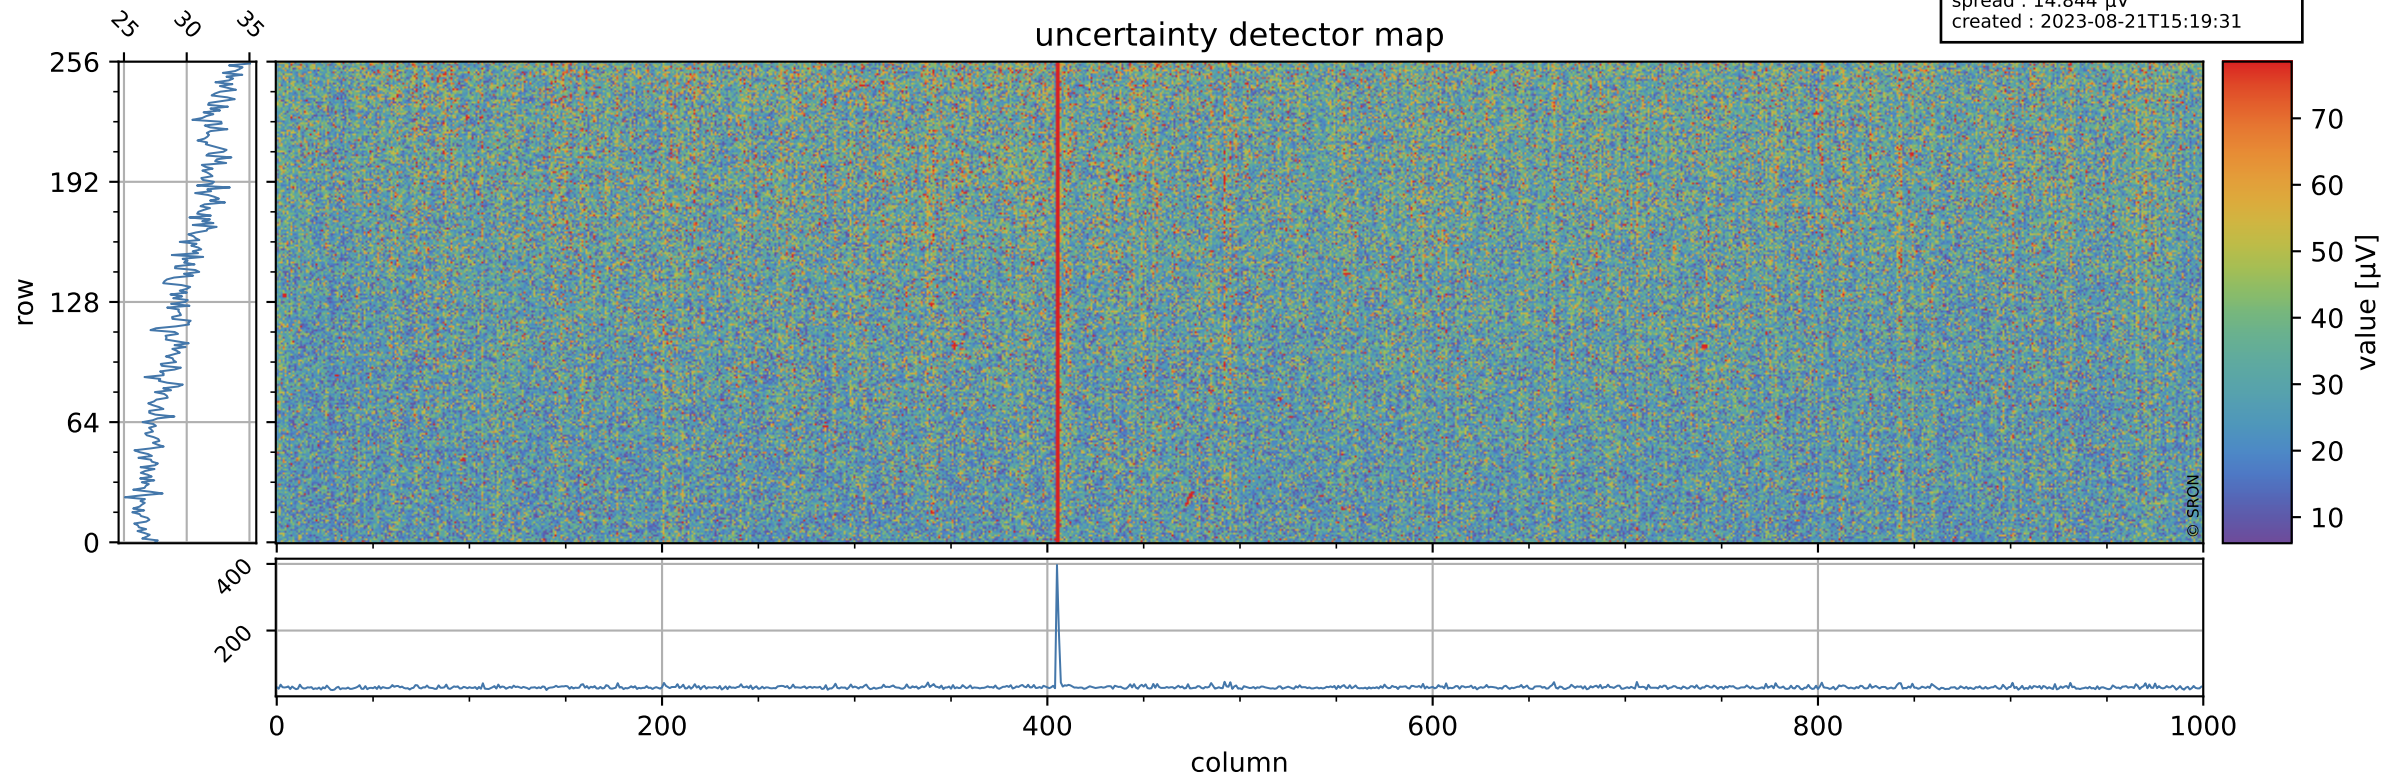

Tropomi SWIR offset (official)

orbits : 19 in [24577, 24622]
coverage : 2022-07-11 / 2022-07-14
median : 0.52596 V
spread : 0.035908 V
created : 2023-08-21T15:19:31

value detector map

Tropomi SWIR offset (official)

orbits : 19 in [24577, 24622]
coverage : 2022-07-11 / 2022-07-14
median : 29.942 μV
spread : 14.844 μV
created : 2023-08-21T15:19:31

Tropomi SWIR offset (official)

orbits : 19 in [24577, 24622]
coverage : 2022-07-11 / 2022-07-14
median : -0.054633 mV
spread : 0.4064 mV
created : 2023-08-21T15:19:31

value compared with SWIR offset CKD

Tropomi SWIR offset (official) ground-tracks of Sentinel-5P

orbits : 19 in [24577, 24622]
coverage : 2022-07-11 / 2022-07-14
created : 2023-08-21T15:19:32

Tropomi SWIR offset (official)

orbits : [2827, 24622]
coverage : 2018-04-30 / 2022-07-14
created : 2023-08-21T15:19:32

trend of detector median & temperatures