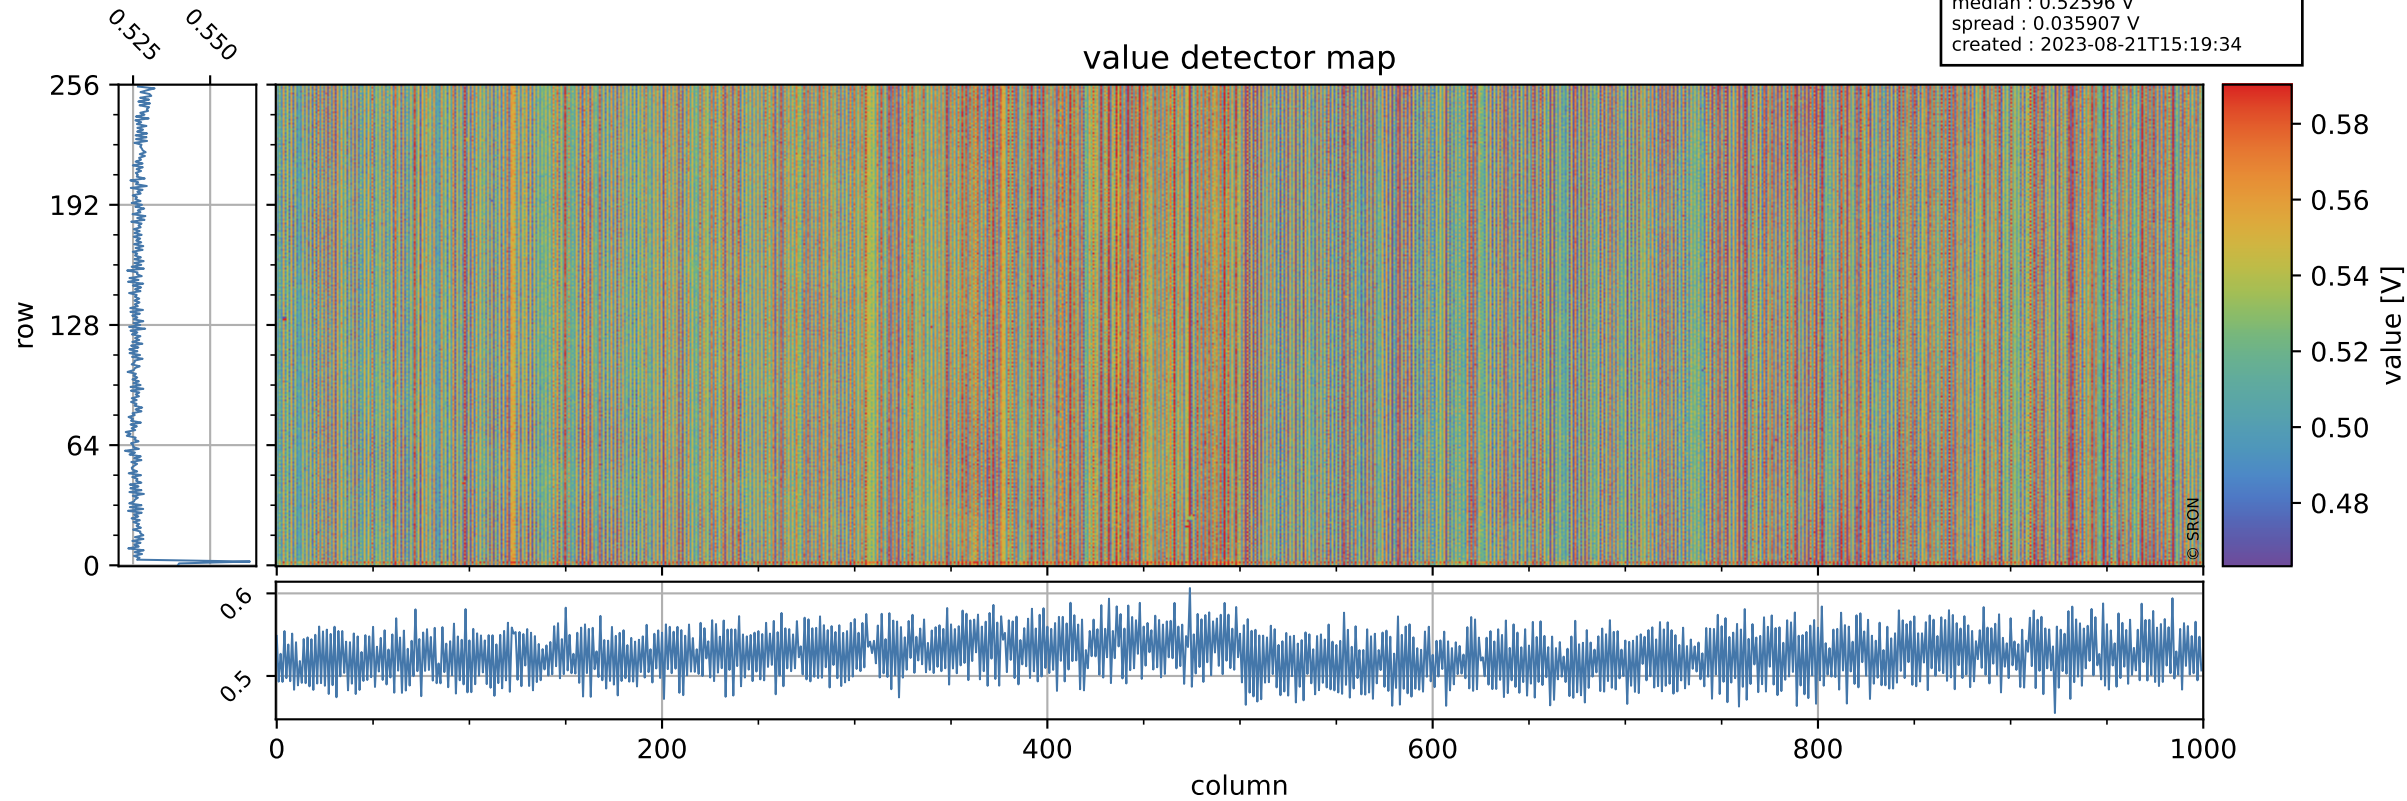

Tropomi SWIR offset (official)

orbits : 19 in [24592, 24637]
coverage : 2022-07-12 / 2022-07-15
median : 0.52596 V
spread : 0.035907 V
created : 2023-08-21T15:19:34

value detector map

Tropomi SWIR offset (official)

orbits : 19 in [24592, 24637]
coverage : 2022-07-12 / 2022-07-15
median : 30.217 μV
spread : 14.963 μV
created : 2023-08-21T15:19:34

Tropomi SWIR offset (official)

orbits : 19 in [24592, 24637]
coverage : 2022-07-12 / 2022-07-15
median : -0.053021 mV
spread : 0.4073 mV
created : 2023-08-21T15:19:35

value compared with SWIR offset CKD

Tropomi SWIR offset (official) ground-tracks of Sentinel-5P

orbits : 19 in [24592, 24637]
coverage : 2022-07-12 / 2022-07-15
created : 2023-08-21T15:19:35

Tropomi SWIR offset (official)

orbits : [2827, 24637]
coverage : 2018-04-30 / 2022-07-15
created : 2023-08-21T15:19:35

trend of detector median & temperatures