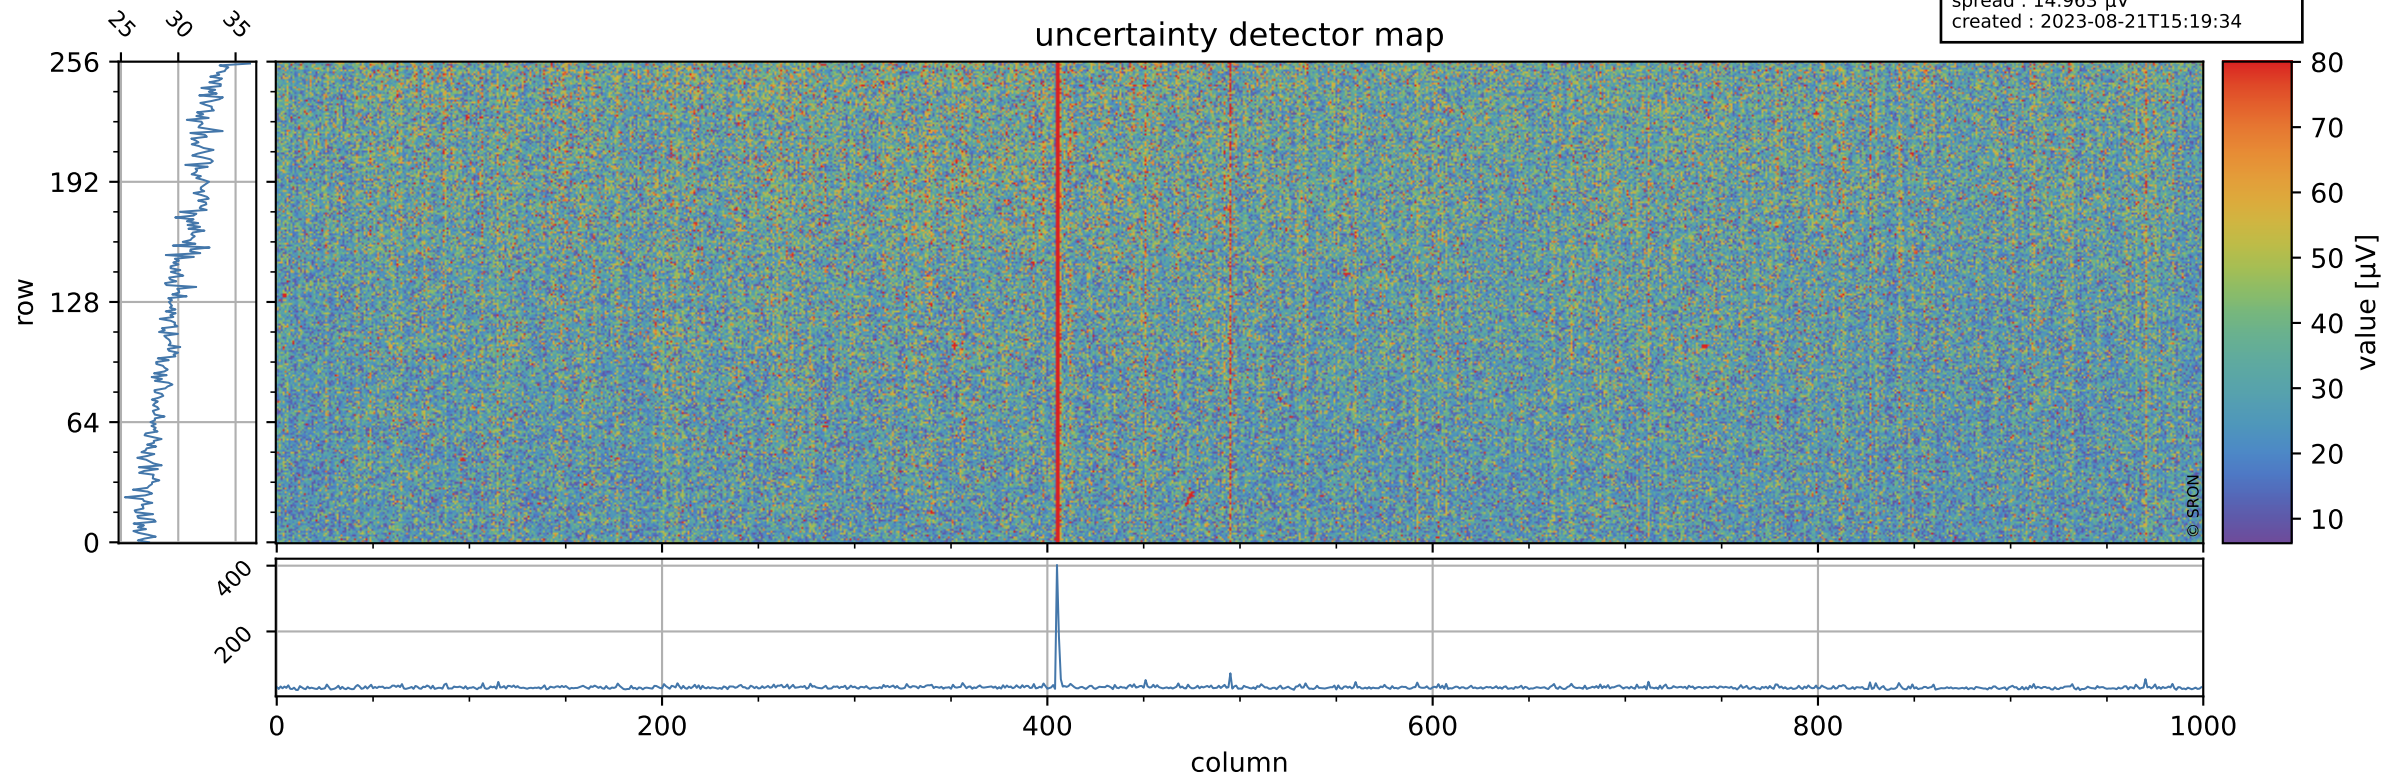

Tropomi SWIR offset (official)

orbits : 19 in [24592, 24637]
coverage : 2022-07-12 / 2022-07-15
median : 0.52596 V
spread : 0.035907 V
created : 2023-08-21T15:19:34

value detector map

Tropomi SWIR offset (official)

orbits : 19 in [24592, 24637]
coverage : 2022-07-12 / 2022-07-15
median : 30.217 μV
spread : 14.963 μV
created : 2023-08-21T15:19:34

Tropomi SWIR offset (official)

orbits : 19 in [24592, 24637]
coverage : 2022-07-12 / 2022-07-15
median : -0.053021 mV
spread : 0.4073 mV
created : 2023-08-21T15:19:35

value compared with SWIR offset CKD

Tropomi SWIR offset (official) ground-tracks of Sentinel-5P

orbits : 19 in [24592, 24637]
coverage : 2022-07-12 / 2022-07-15
created : 2023-08-21T15:19:35

Tropomi SWIR offset (official)

orbits : [2827, 24637]
coverage : 2018-04-30 / 2022-07-15
created : 2023-08-21T15:19:35

trend of detector median & temperatures