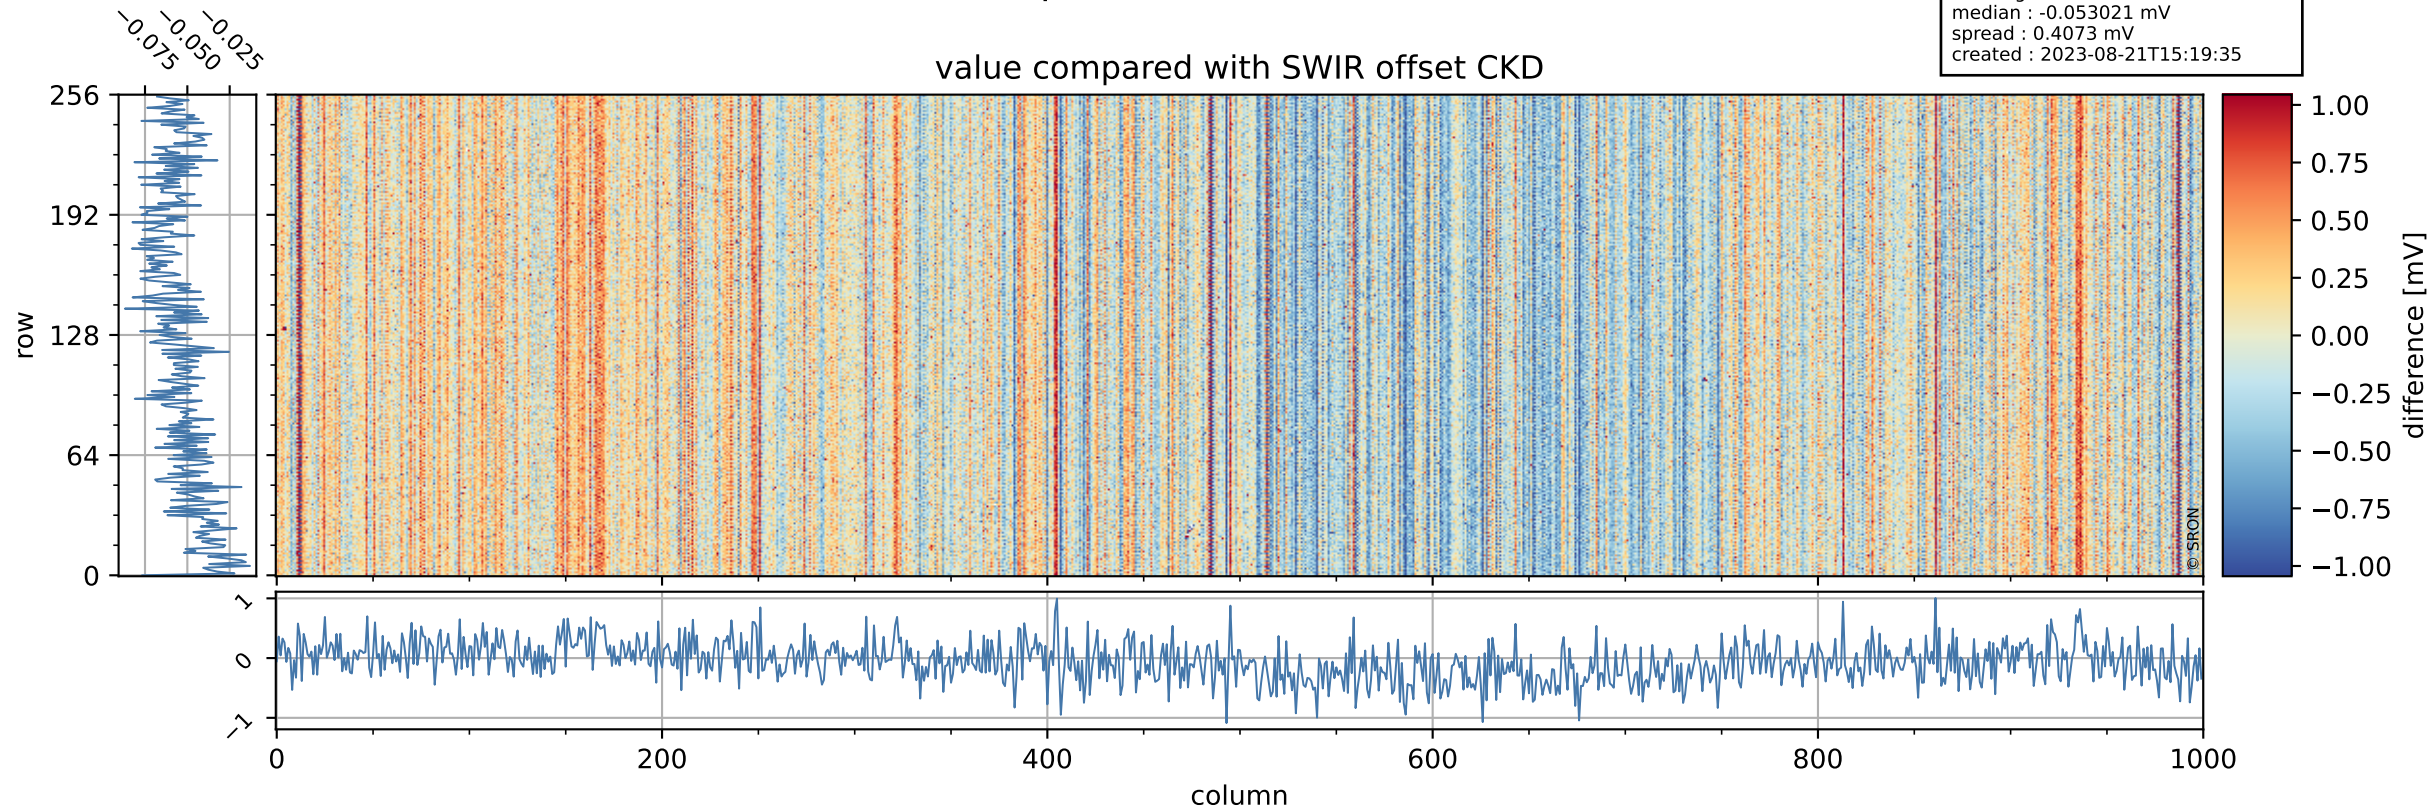

Tropomi SWIR offset (official)

orbits : 19 in [24592, 24637]
coverage : 2022-07-12 / 2022-07-15
median : 0.52596 V
spread : 0.035907 V
created : 2023-08-21T15:19:34

value detector map

Tropomi SWIR offset (official)

orbits : 19 in [24592, 24637]
coverage : 2022-07-12 / 2022-07-15
median : 30.217 μV
spread : 14.963 μV
created : 2023-08-21T15:19:34

Tropomi SWIR offset (official)

orbits : 19 in [24592, 24637]
coverage : 2022-07-12 / 2022-07-15
median : -0.053021 mV
spread : 0.4073 mV
created : 2023-08-21T15:19:35

value compared with SWIR offset CKD

Tropomi SWIR offset (official) ground-tracks of Sentinel-5P

orbits : 19 in [24592, 24637]
coverage : 2022-07-12 / 2022-07-15
created : 2023-08-21T15:19:35

Tropomi SWIR offset (official)

orbits : [2827, 24637]
coverage : 2018-04-30 / 2022-07-15
created : 2023-08-21T15:19:35

trend of detector median & temperatures