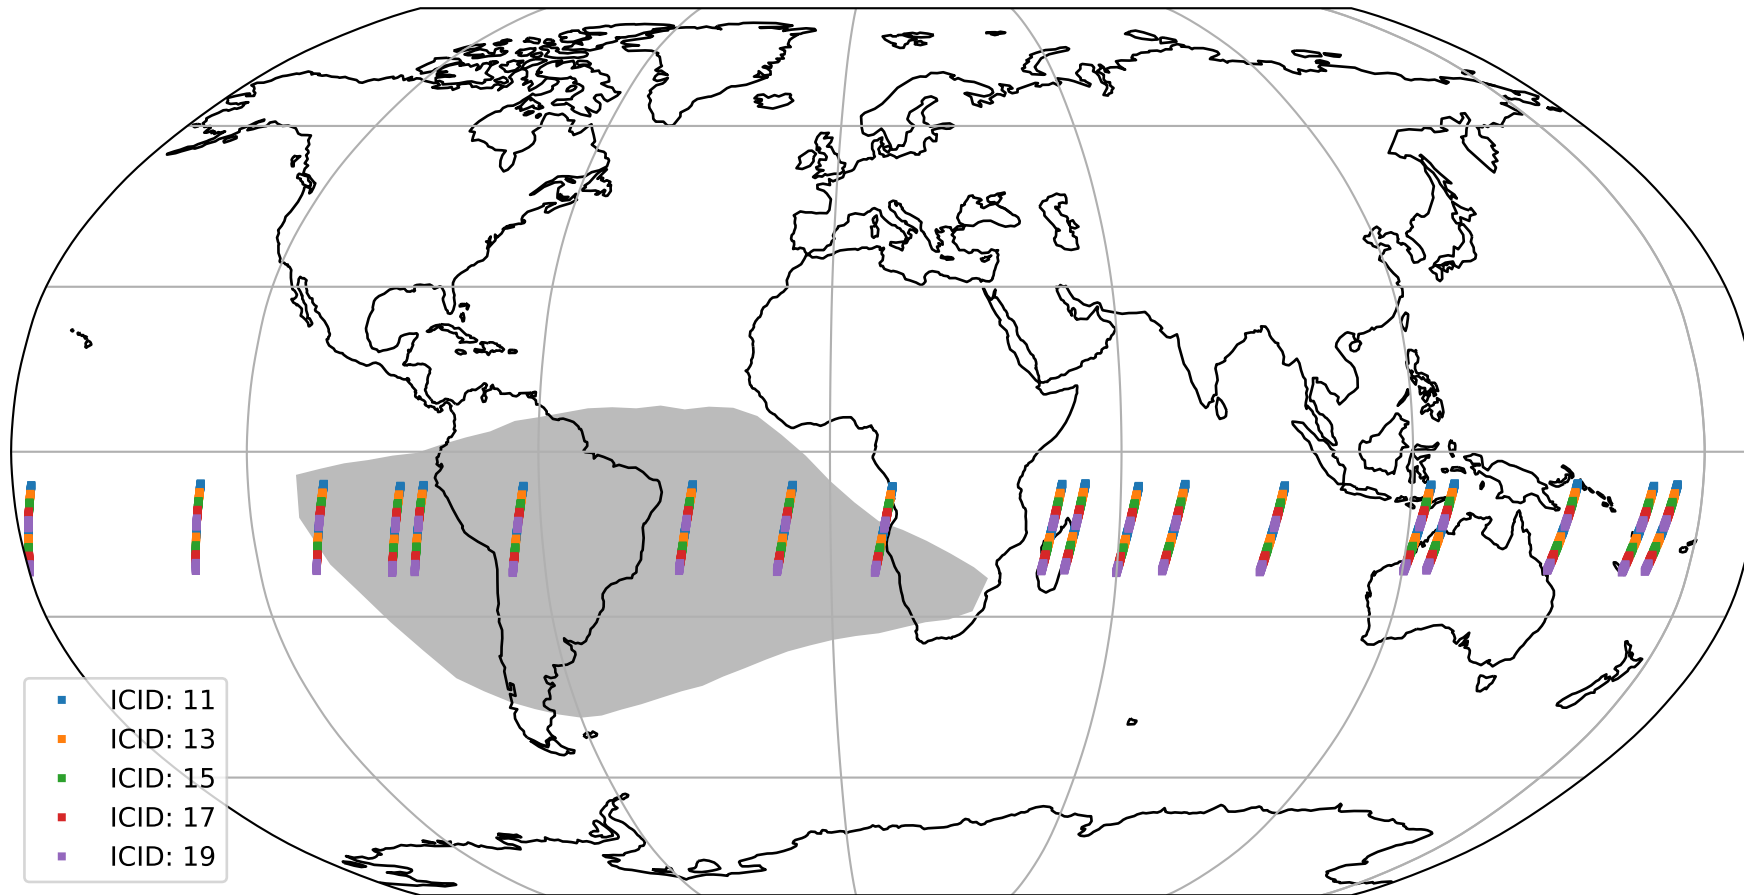

Tropomi SWIR offset (official)

orbits : 19 in [24592, 24637]
coverage : 2022-07-12 / 2022-07-15
median : 0.52596 V
spread : 0.035907 V
created : 2023-08-21T15:19:34

value detector map

Tropomi SWIR offset (official)

orbits : 19 in [24592, 24637]
coverage : 2022-07-12 / 2022-07-15
median : 30.217 μV
spread : 14.963 μV
created : 2023-08-21T15:19:34

Tropomi SWIR offset (official)

orbits : 19 in [24592, 24637]
coverage : 2022-07-12 / 2022-07-15
median : -0.053021 mV
spread : 0.4073 mV
created : 2023-08-21T15:19:35

value compared with SWIR offset CKD

Tropomi SWIR offset (official) ground-tracks of Sentinel-5P

orbits : 19 in [24592, 24637]
coverage : 2022-07-12 / 2022-07-15
created : 2023-08-21T15:19:35

Tropomi SWIR offset (official)

orbits : [2827, 24637]
coverage : 2018-04-30 / 2022-07-15
created : 2023-08-21T15:19:35

trend of detector median & temperatures